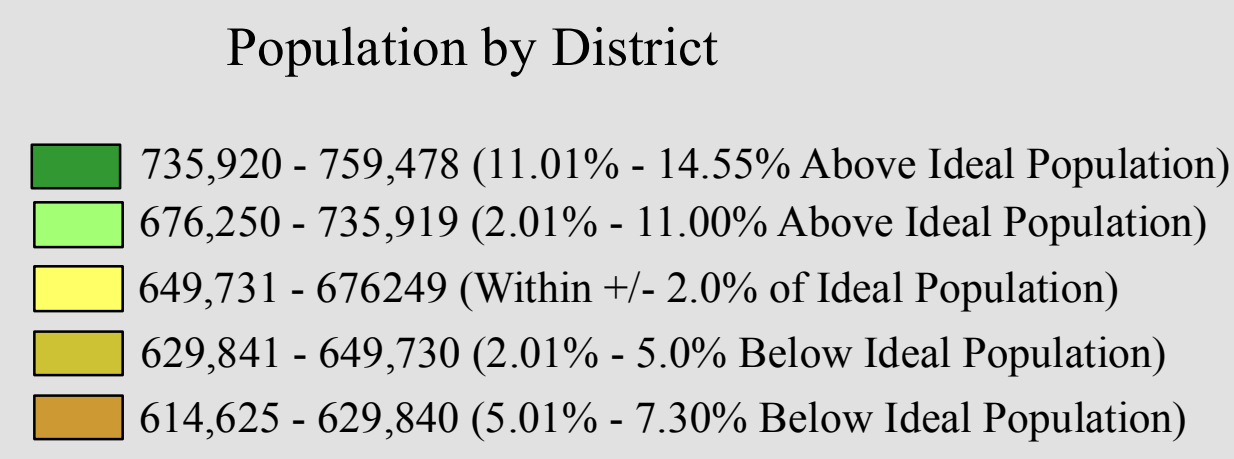

Congressional Districts by 2010 Population

Ideal 2010 Population - 662,991
 Statewide 2010 Population - 5,303,925

2010 Population Based on 2010 Census PL94-171 Data

Minneapolis and Saint Paul

Metro Area