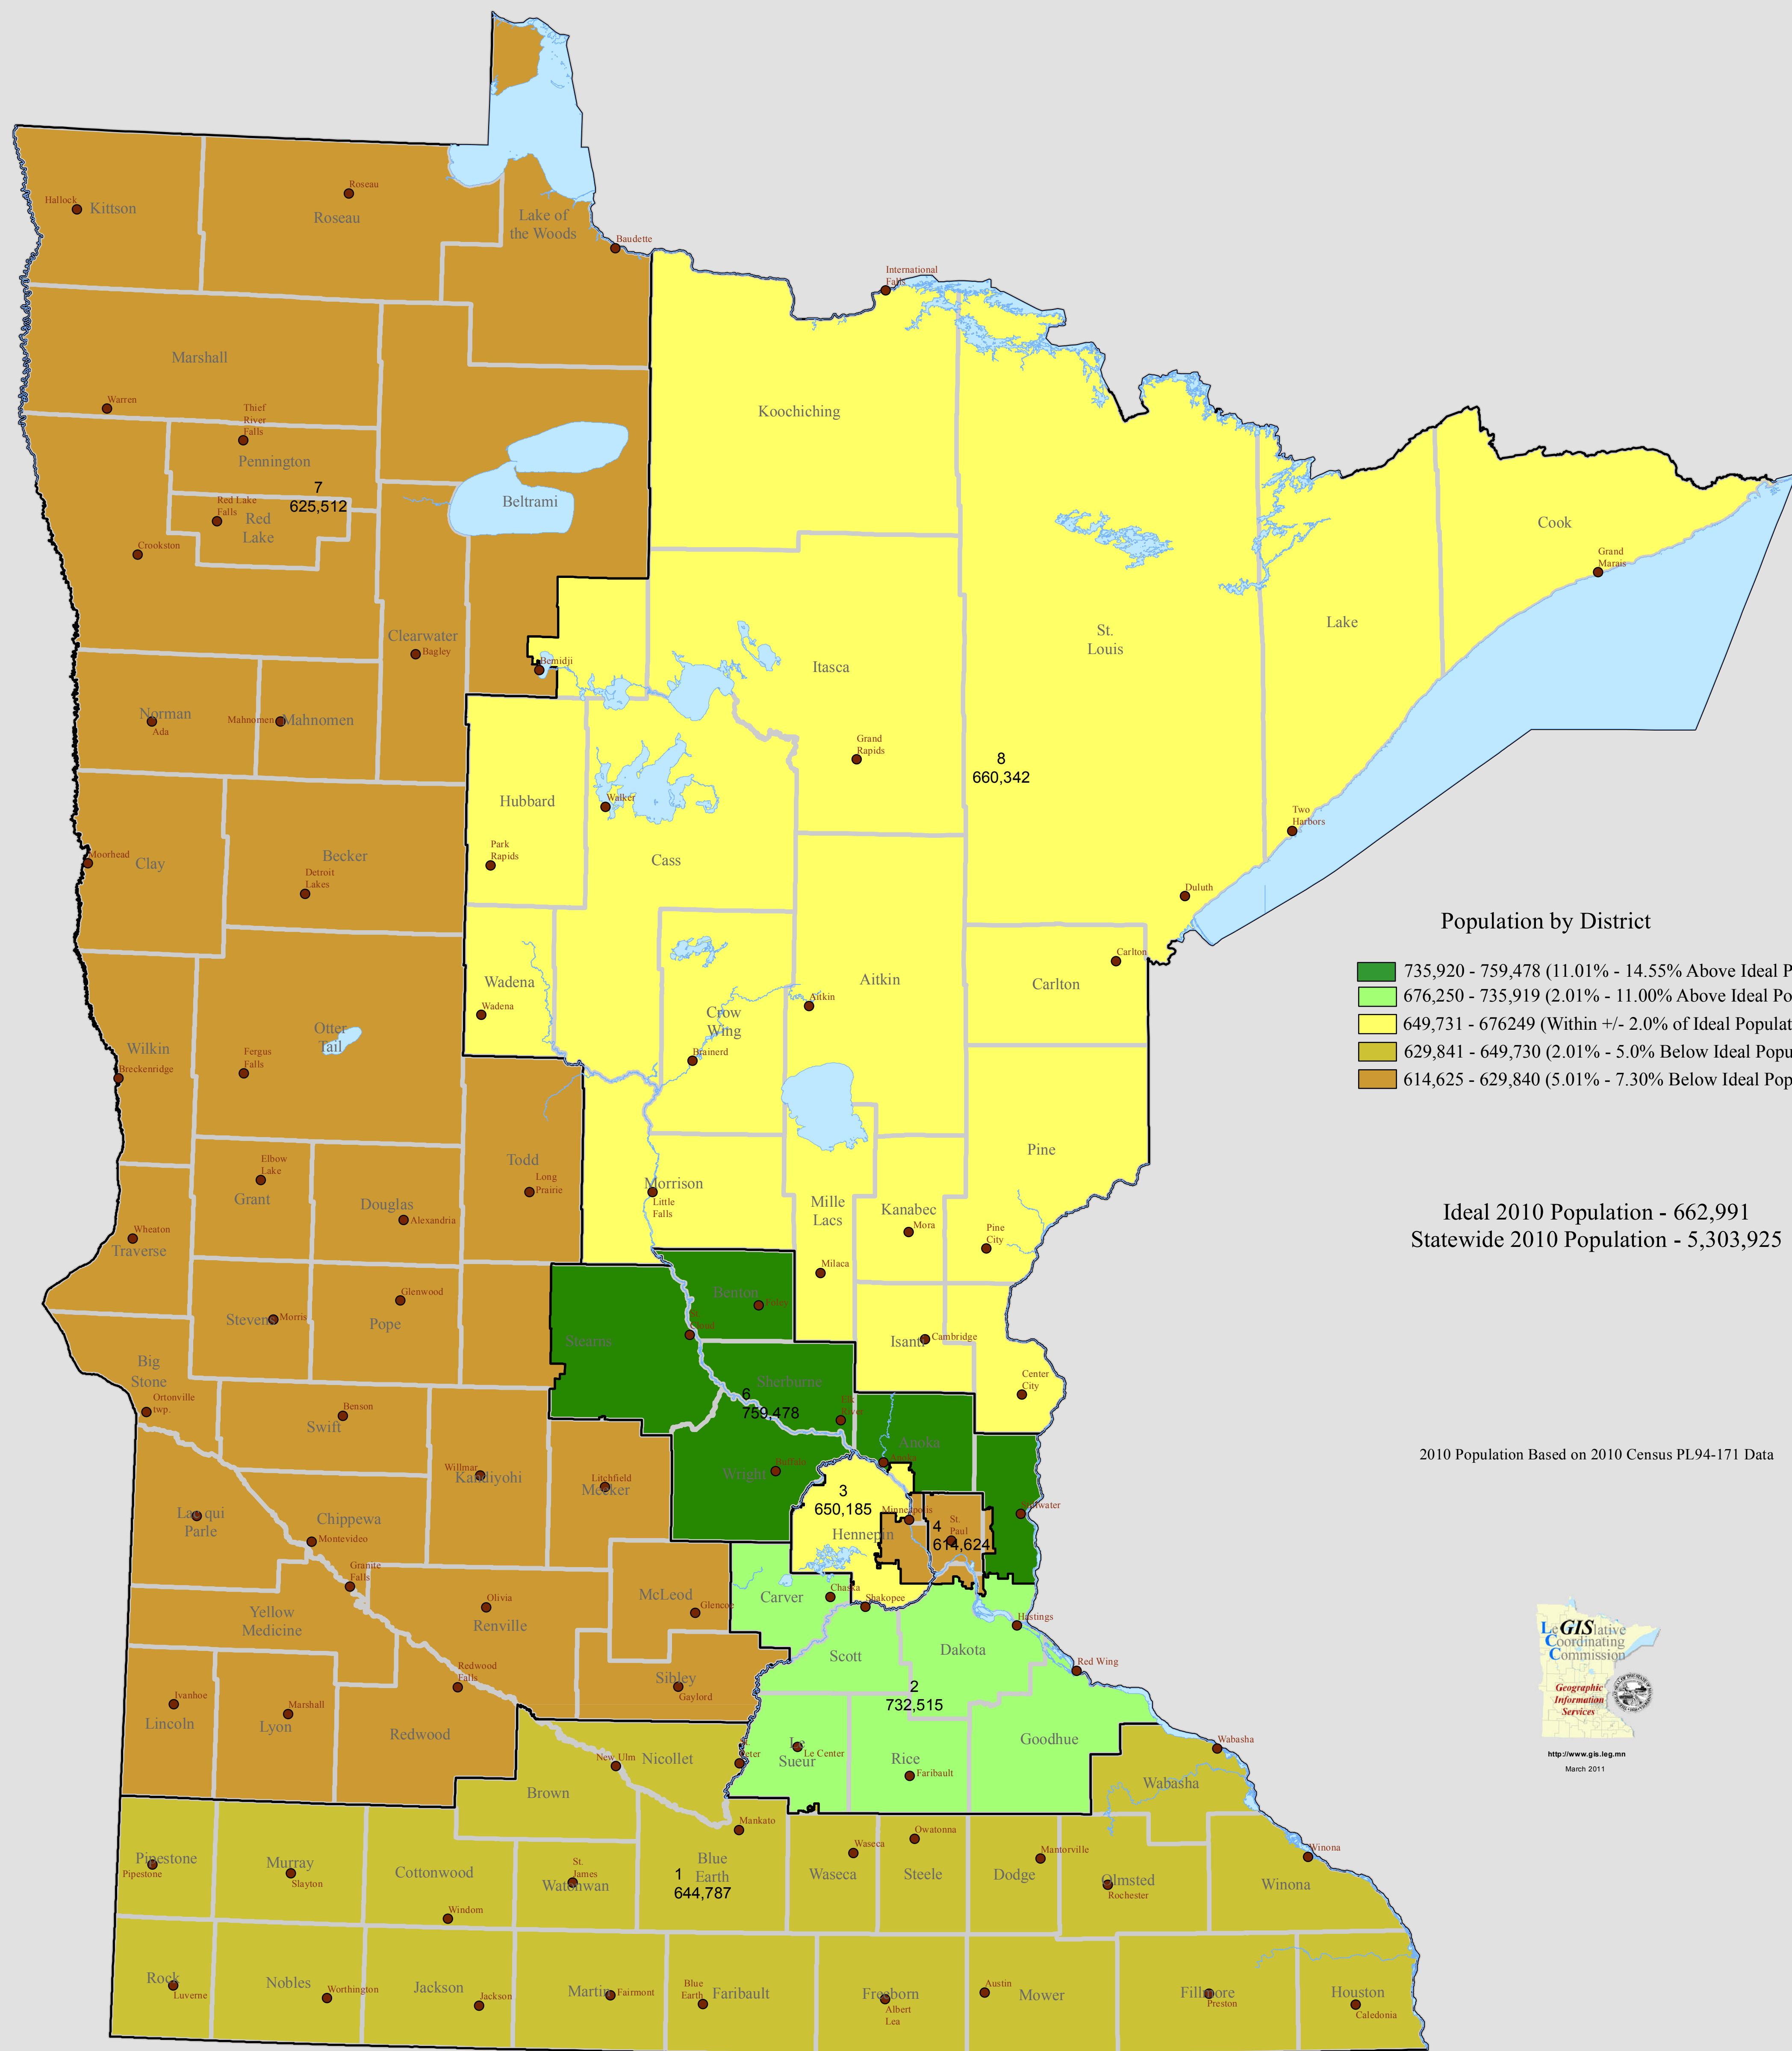

Congressional Districts by 2010 Population

Ideal 2010 Population - 662,991
 Statewide 2010 Population - 5,303,925

2010 Population Based on 2010 Census PL94-171 Data

Minneapolis and Saint Paul

Metro Area