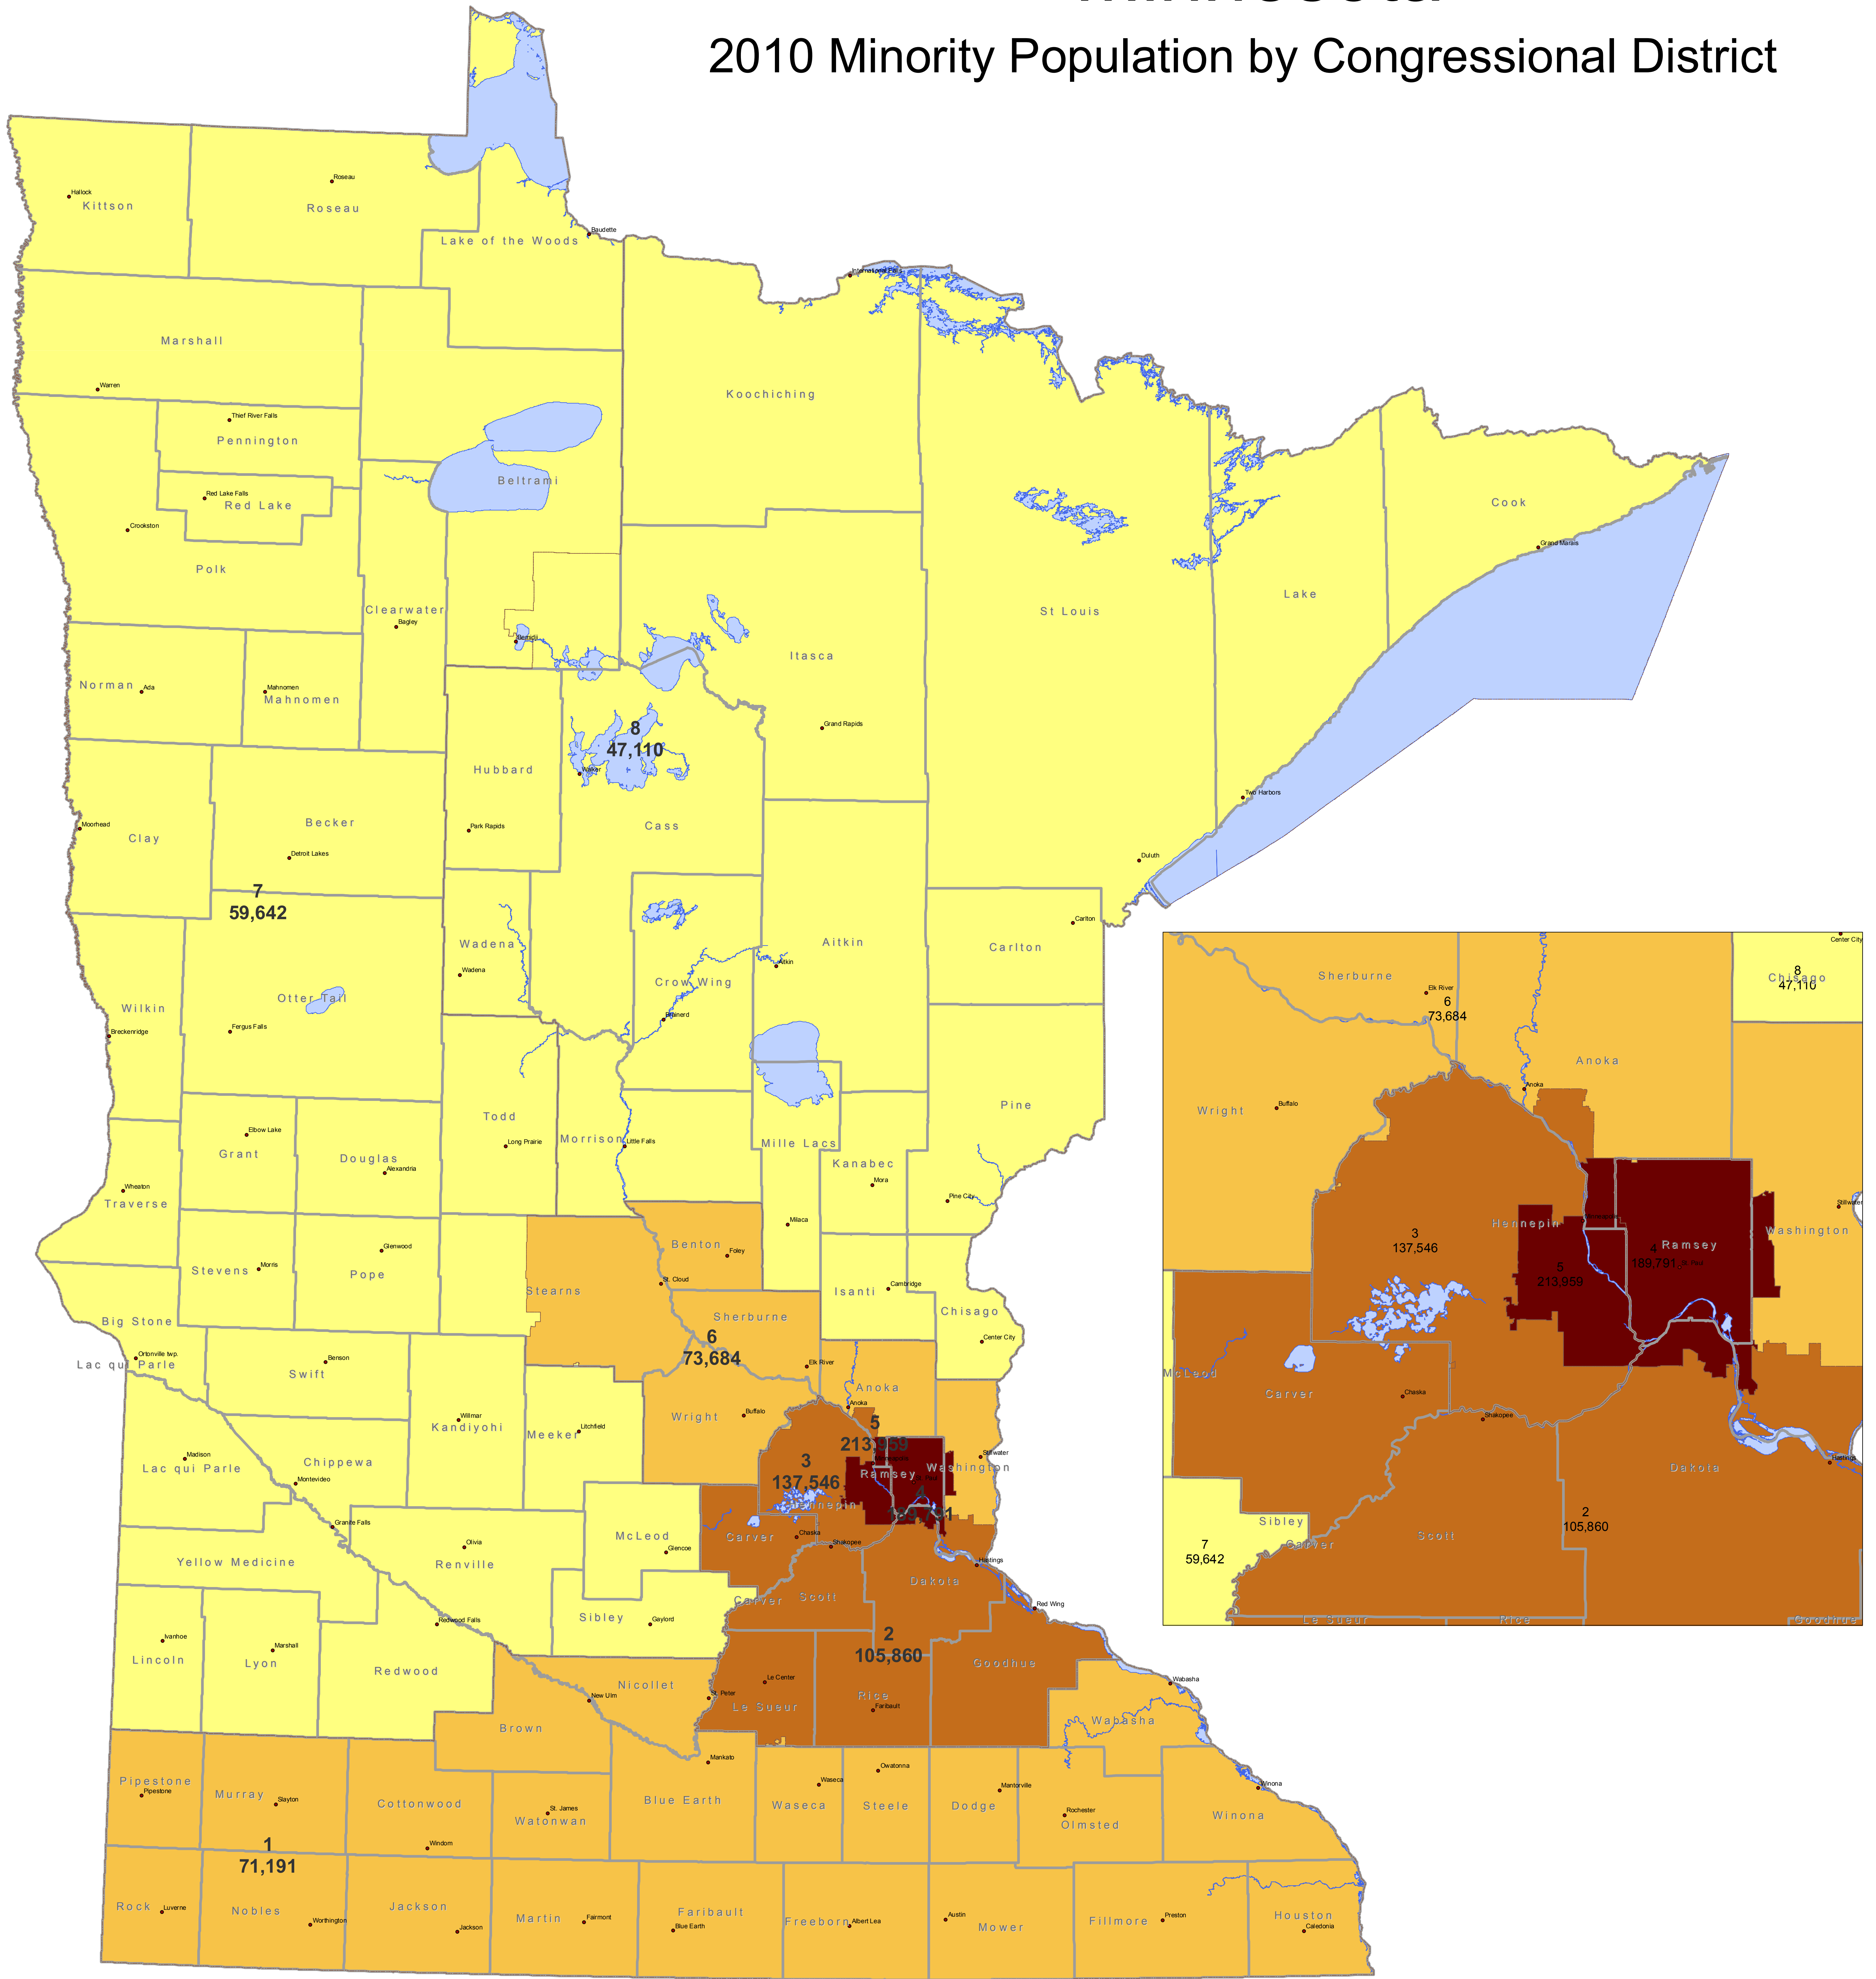

Minnesota

2010 Minority Population by Congressional District

Minority Population
 47,110 - 59,642
 59,643 - 73,684
 73,685 - 137,546
 137,547 - 213,959

County
 Lakes