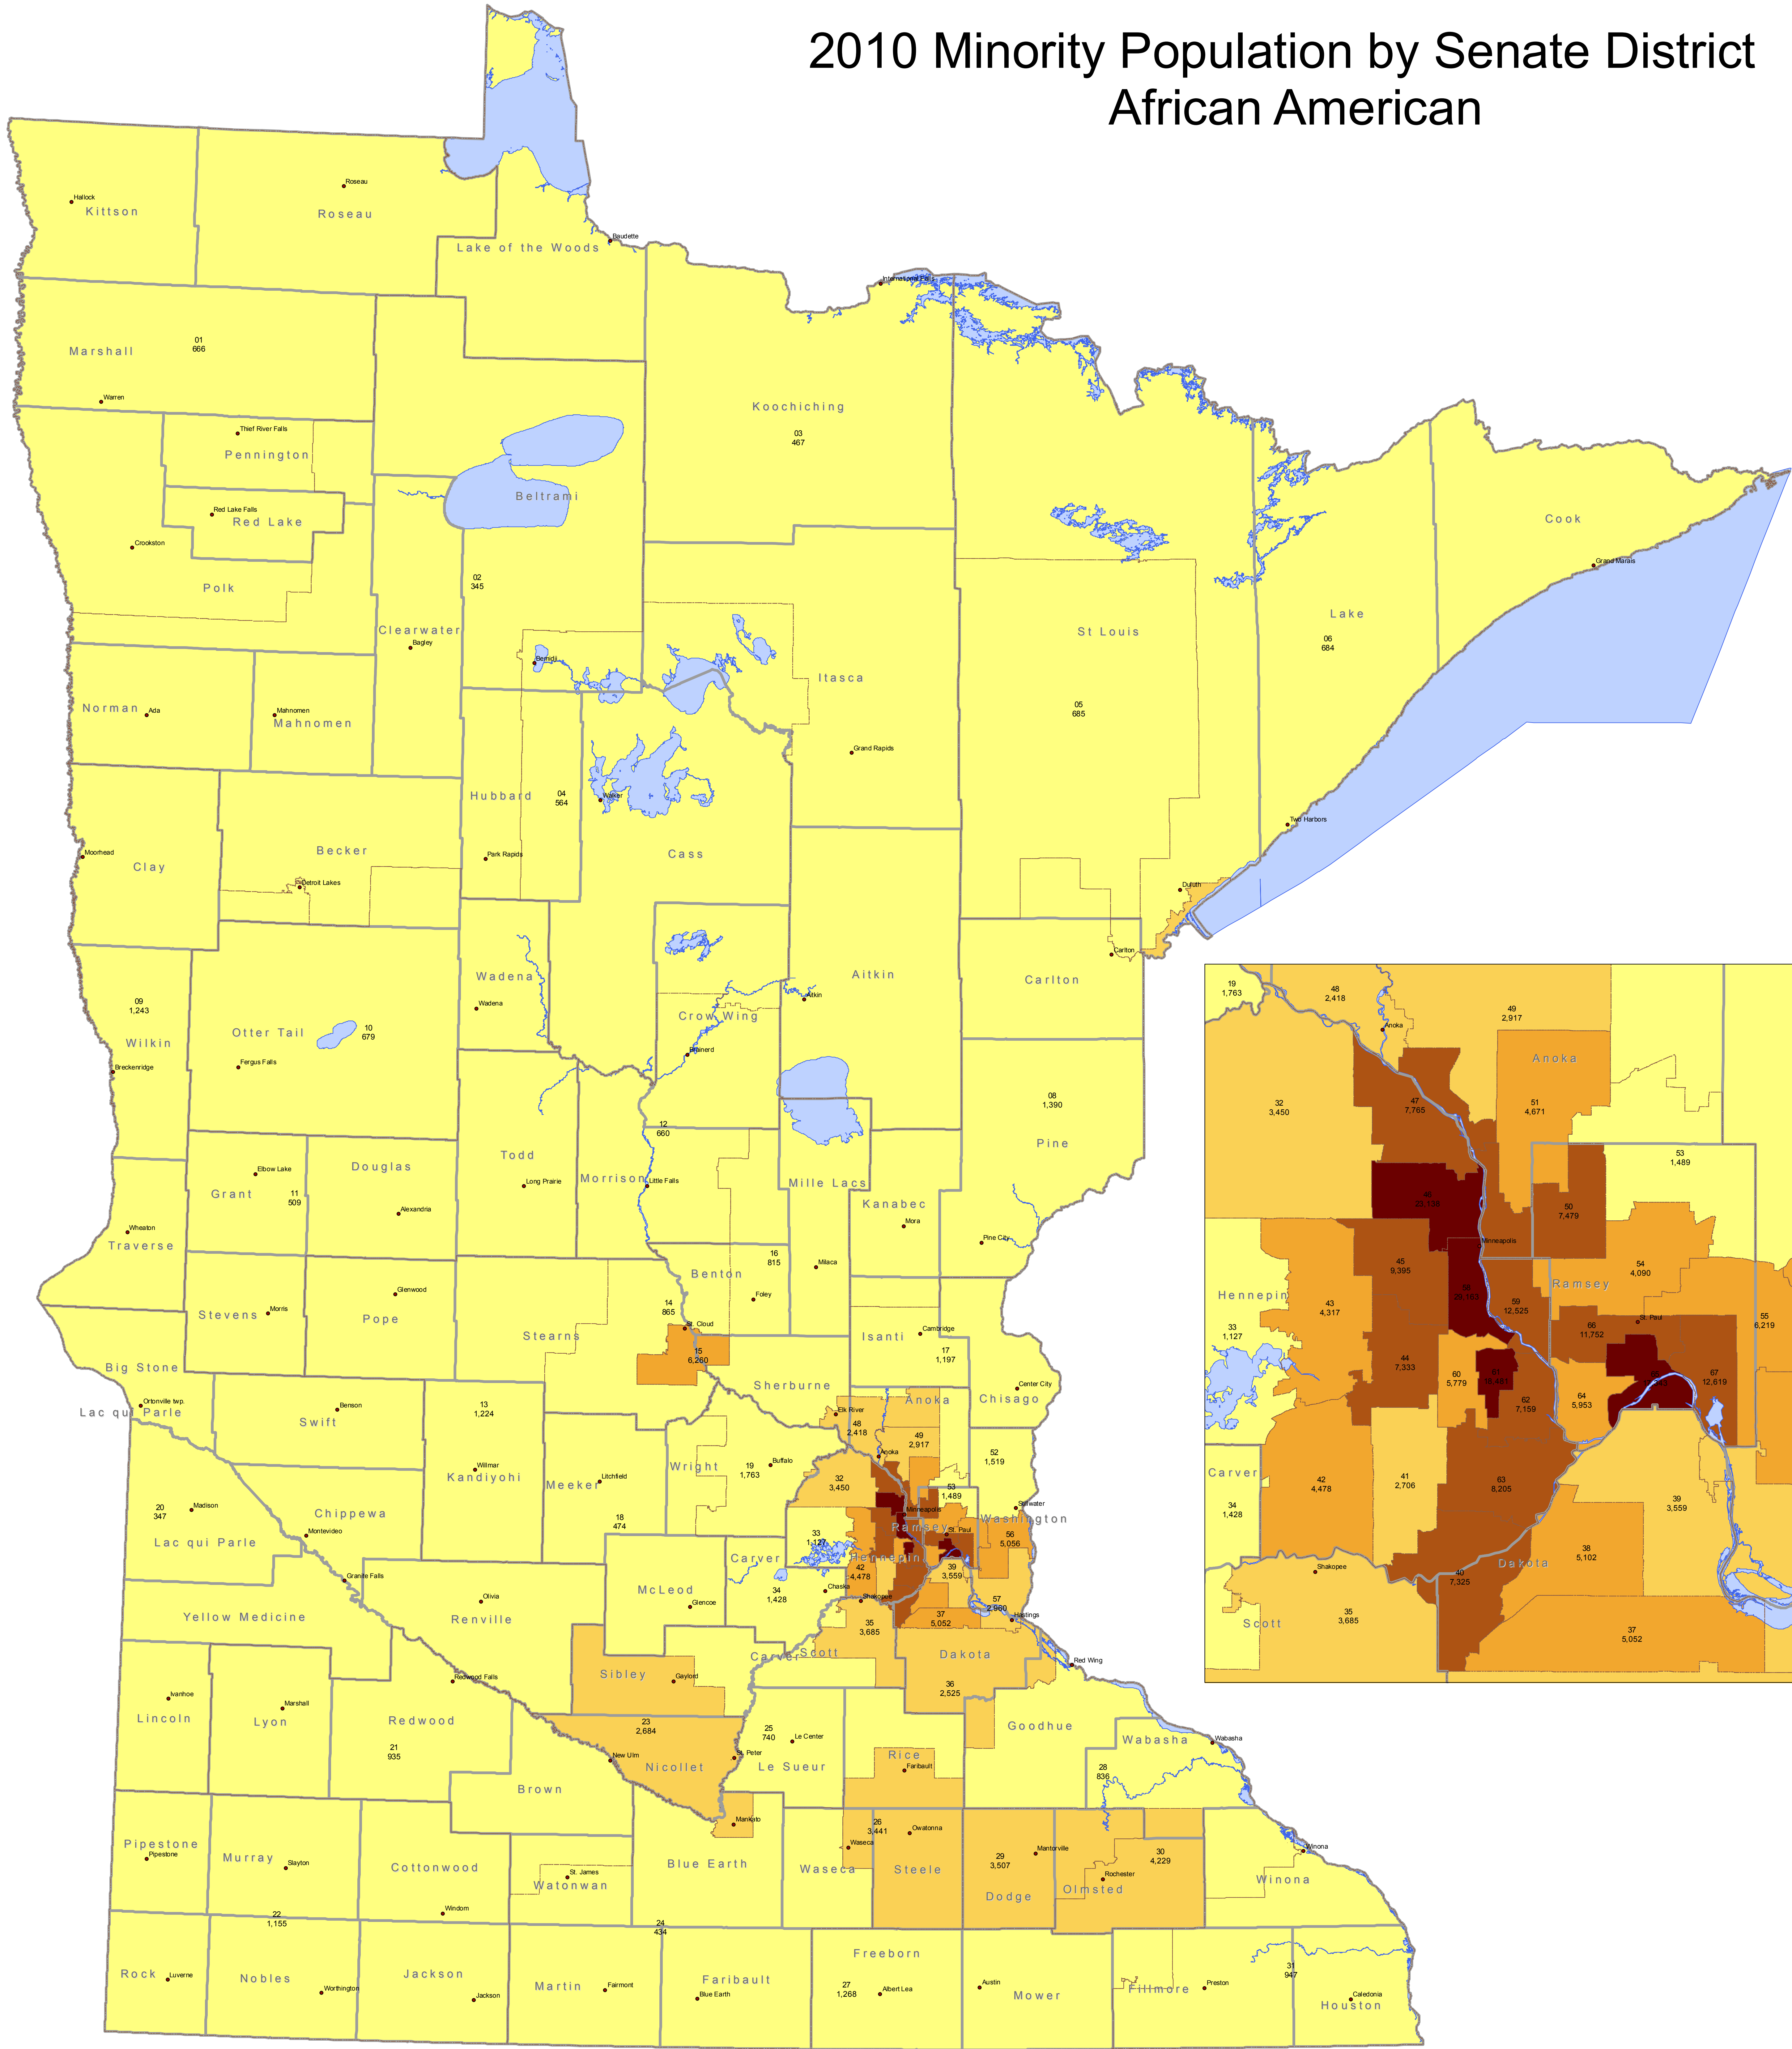

# Minnesota

## 2010 Minority Population by Senate District African American

### Percent African American