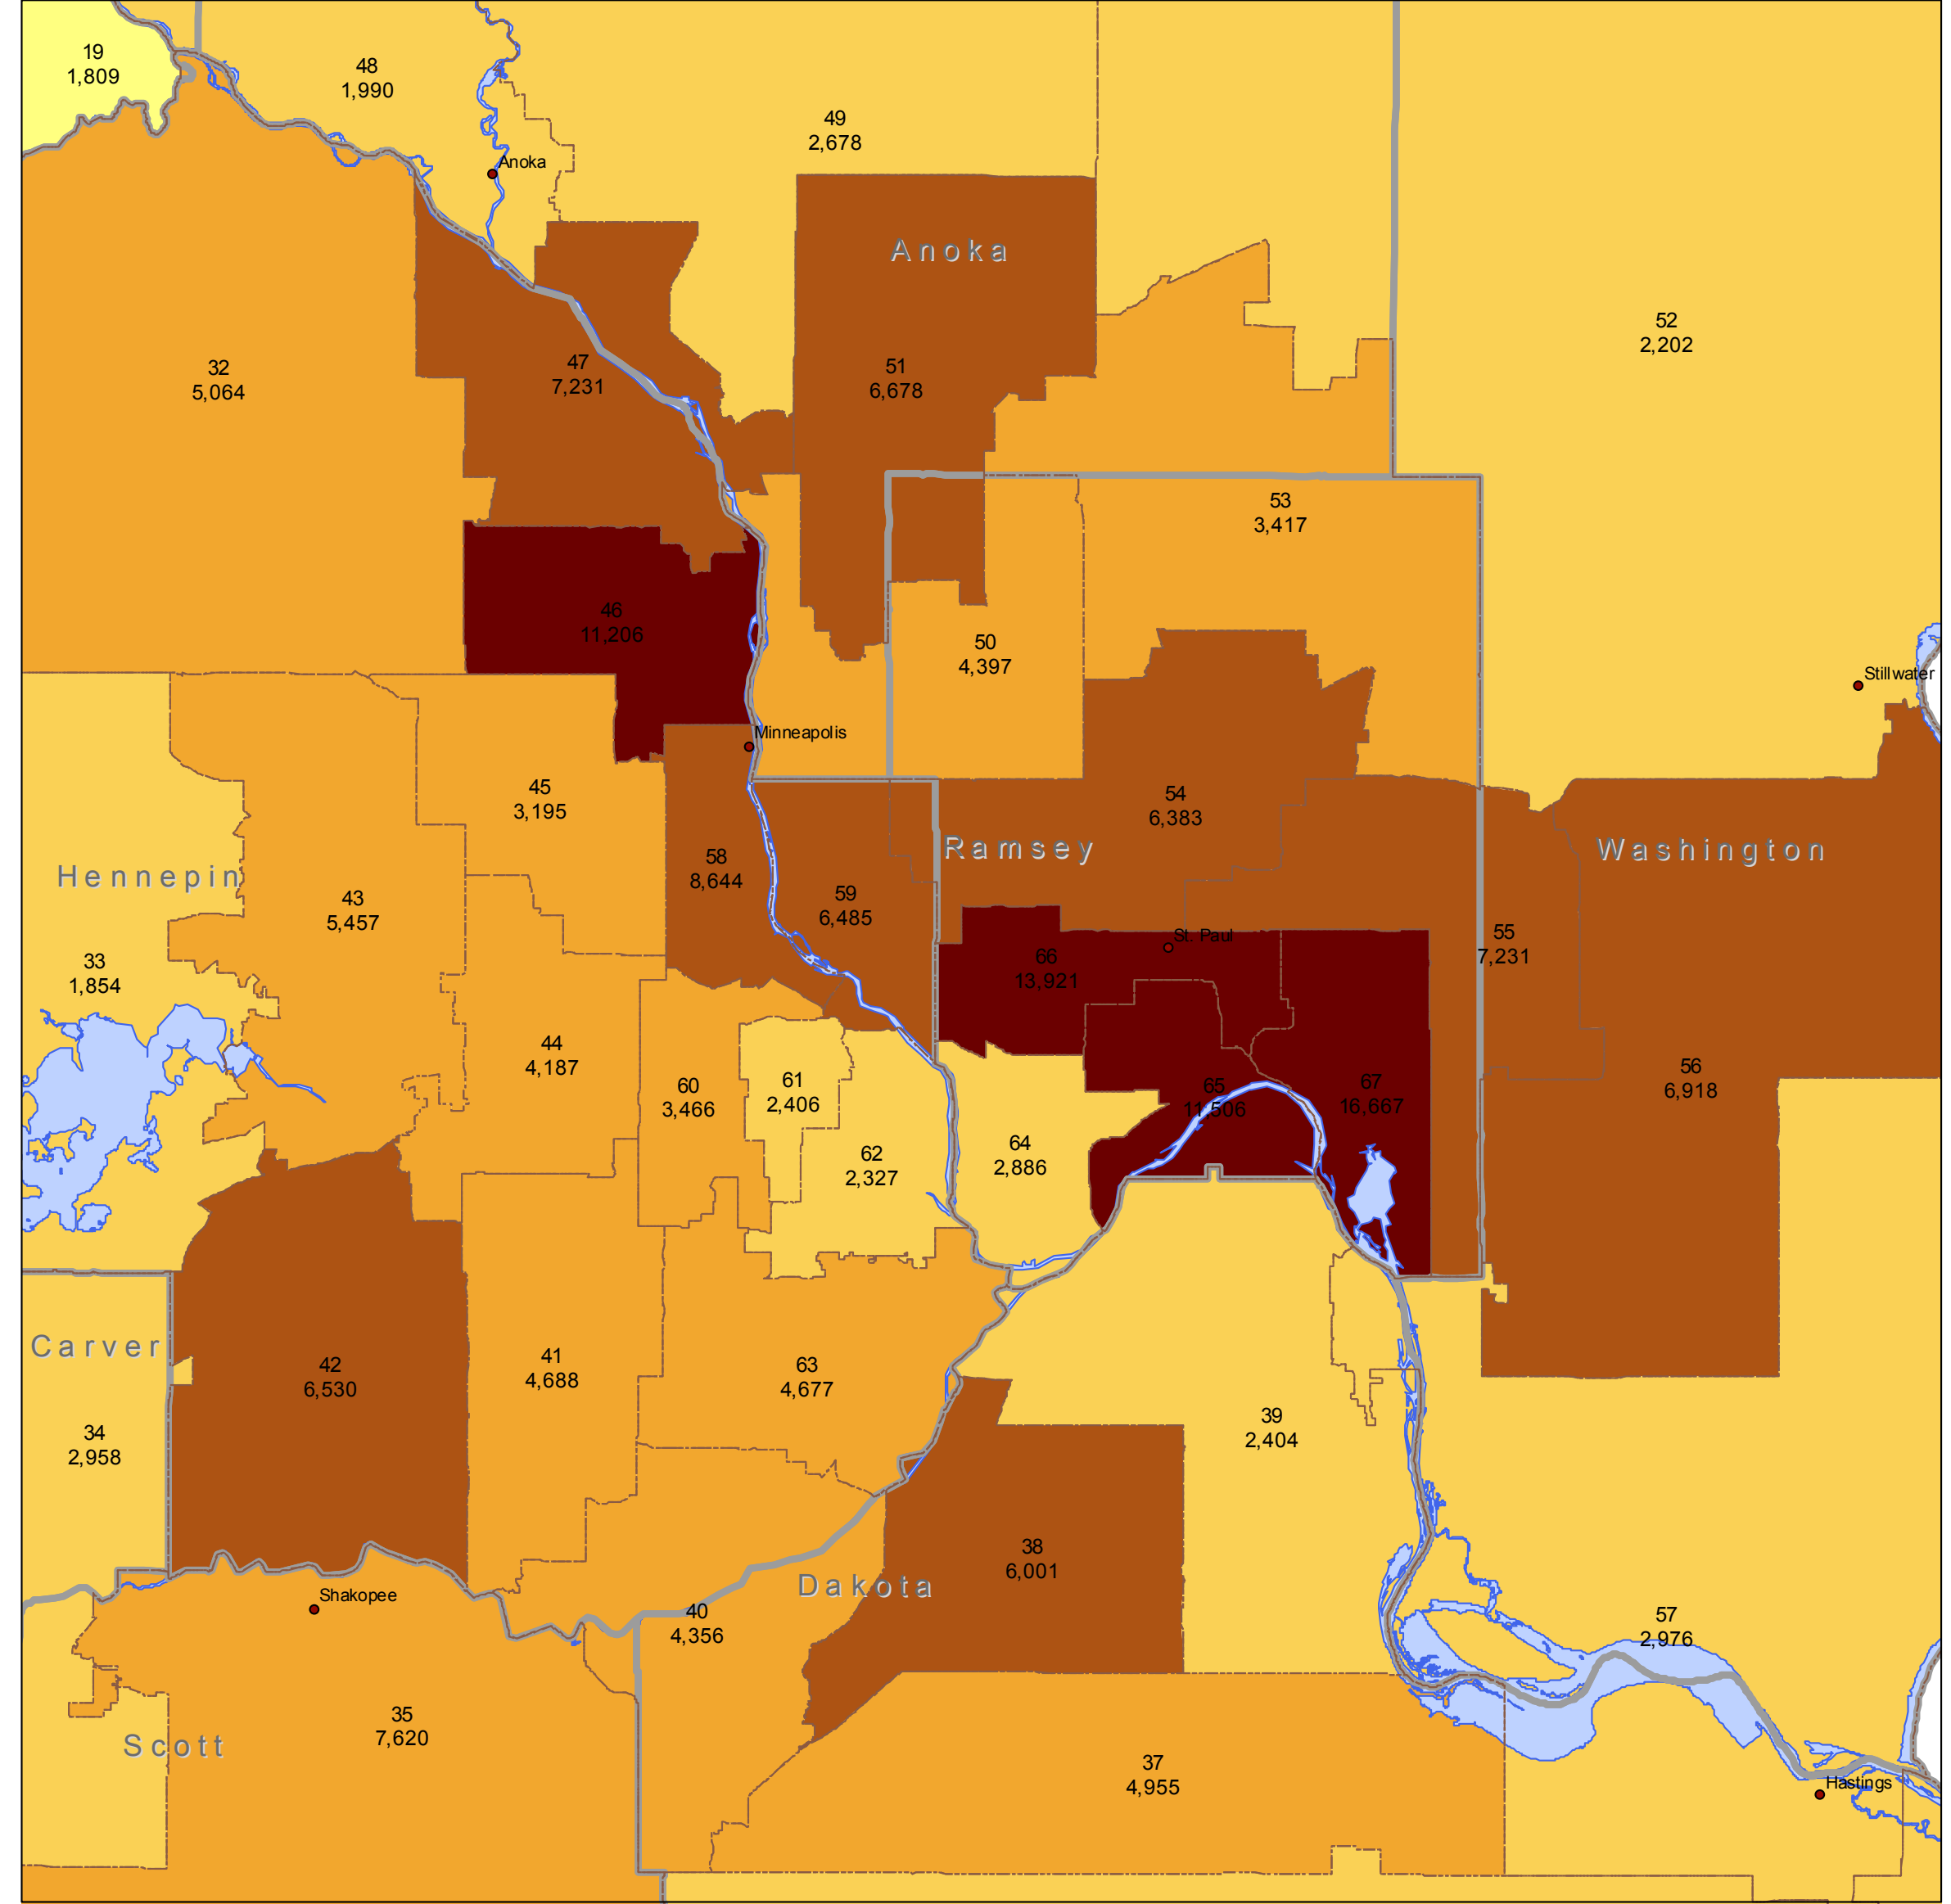

Minnesota

2010 Minority Population by Senate District Asian

Percent Asian

Population data provided by U.S. Census Bureau