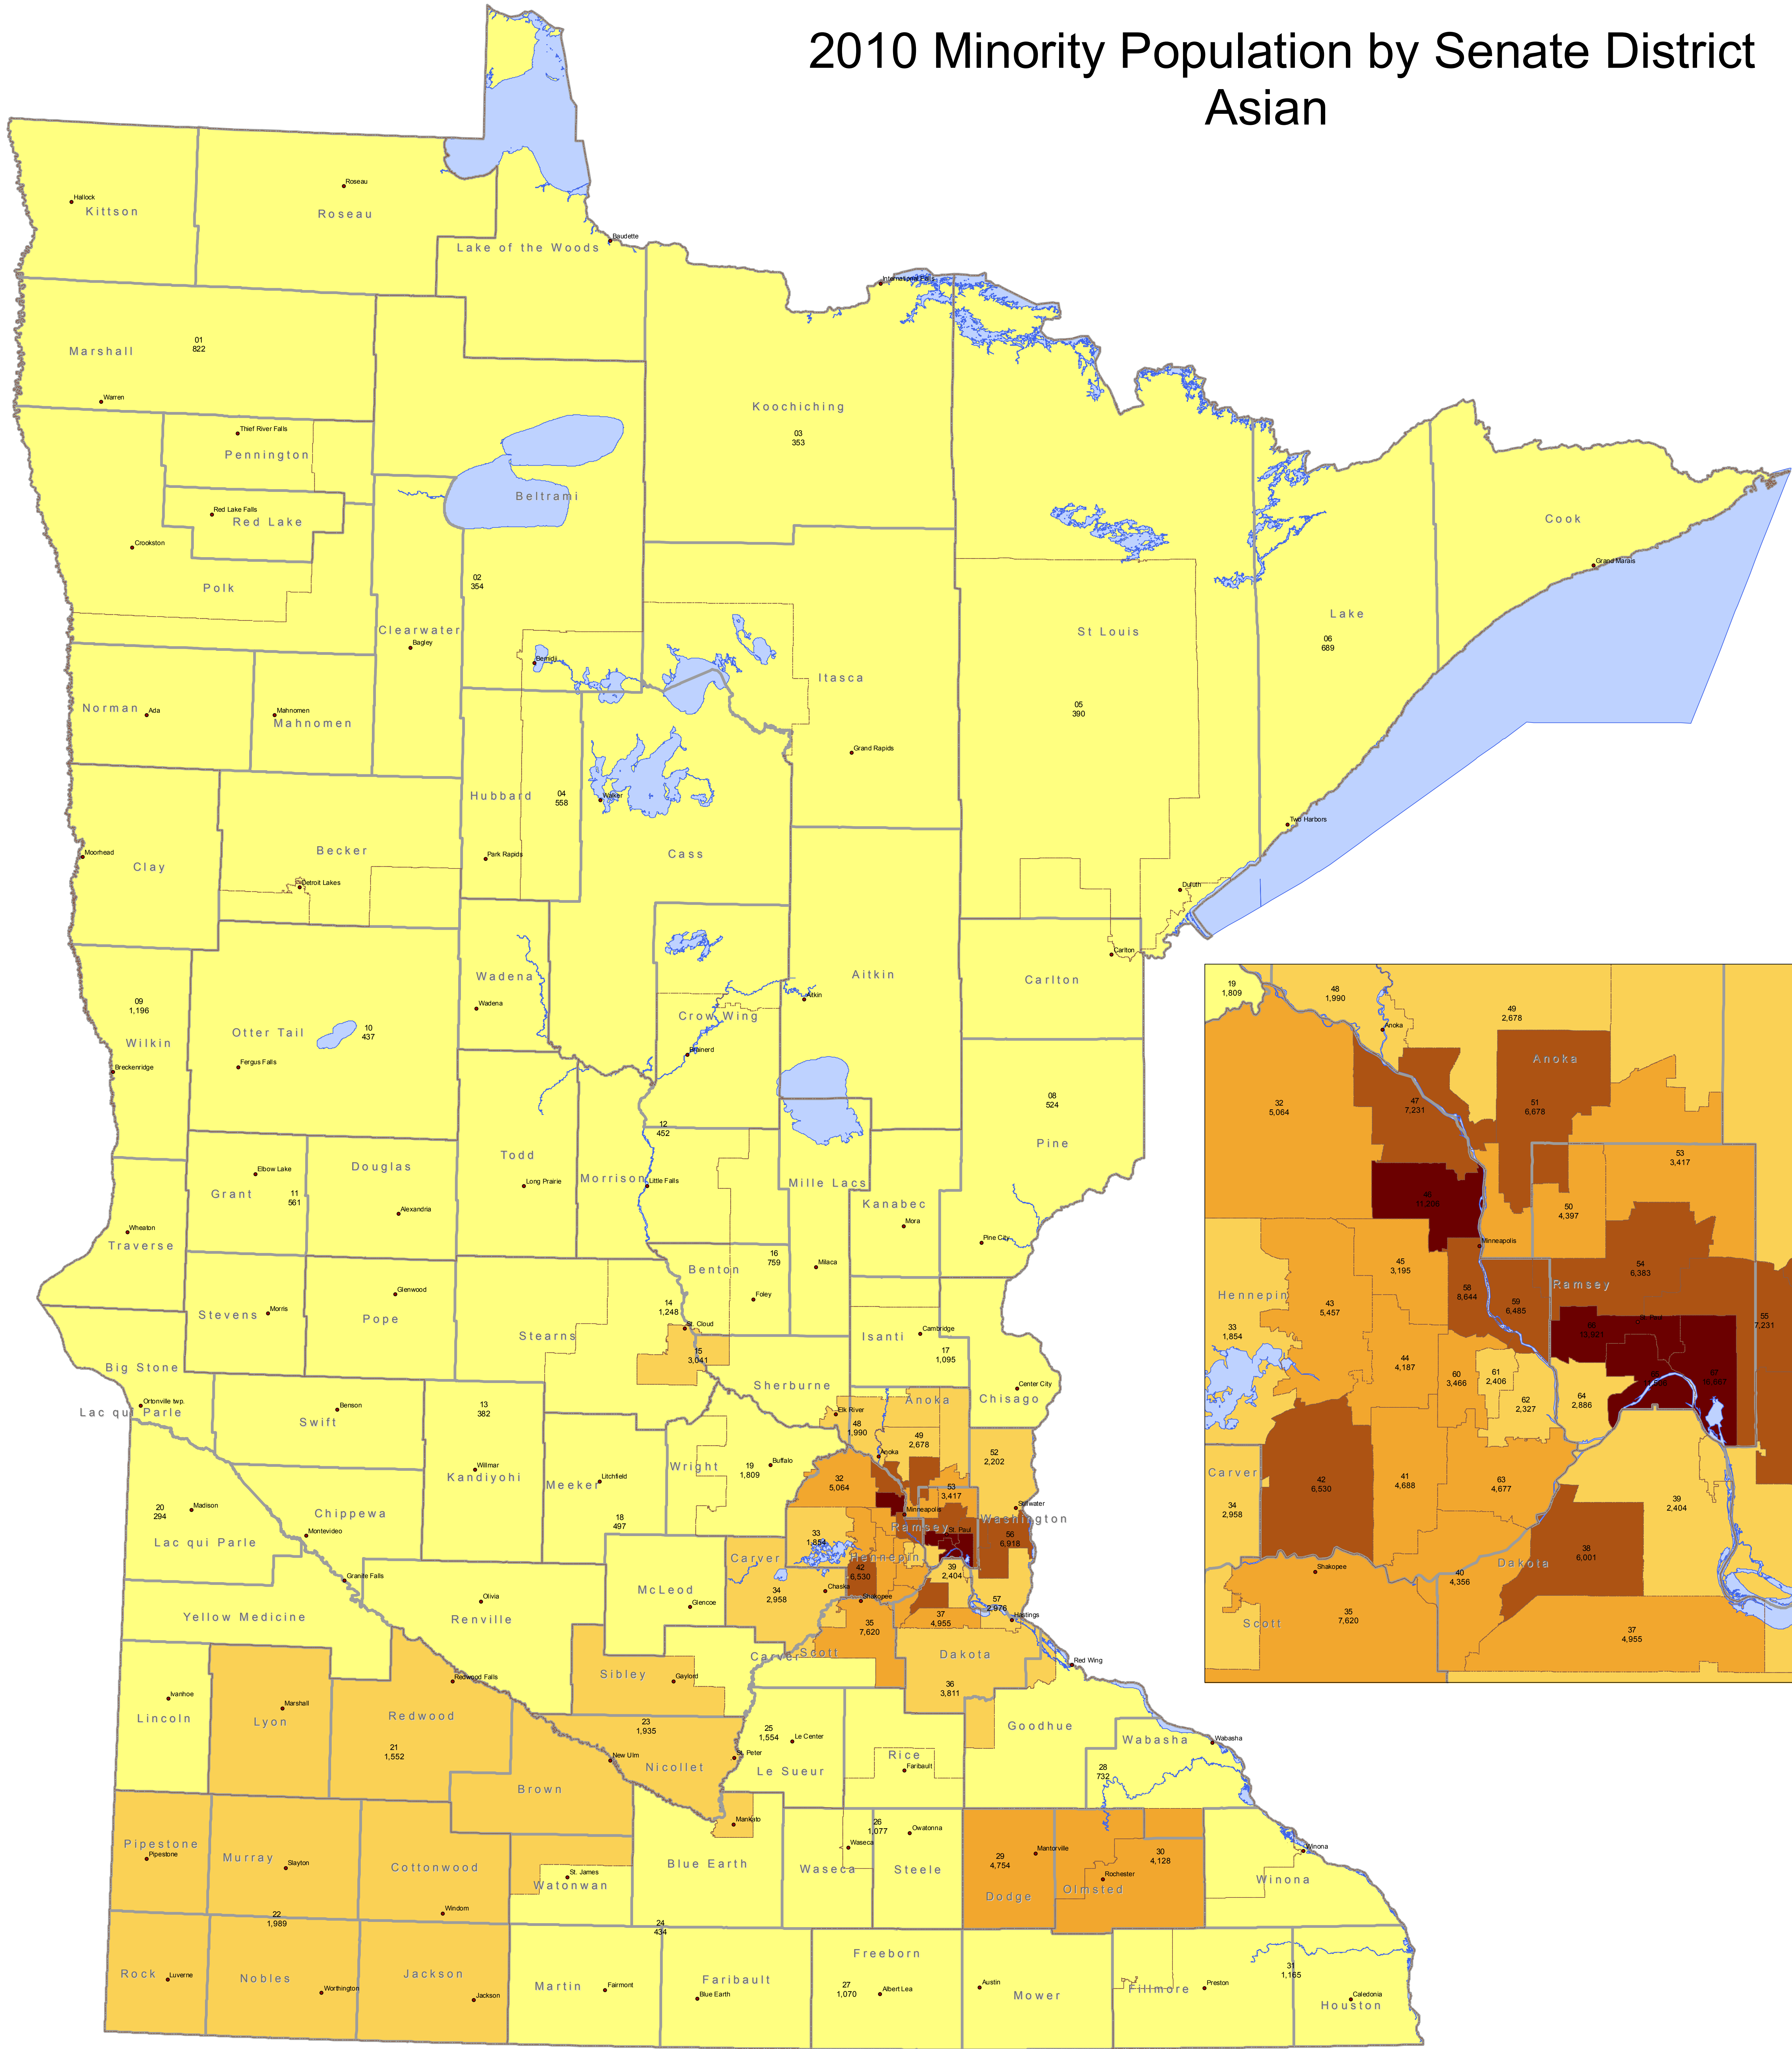

Minnesota

2010 Minority Population by Senate District Asian

Percent Asian

Population data provided by U.S. Census Bureau