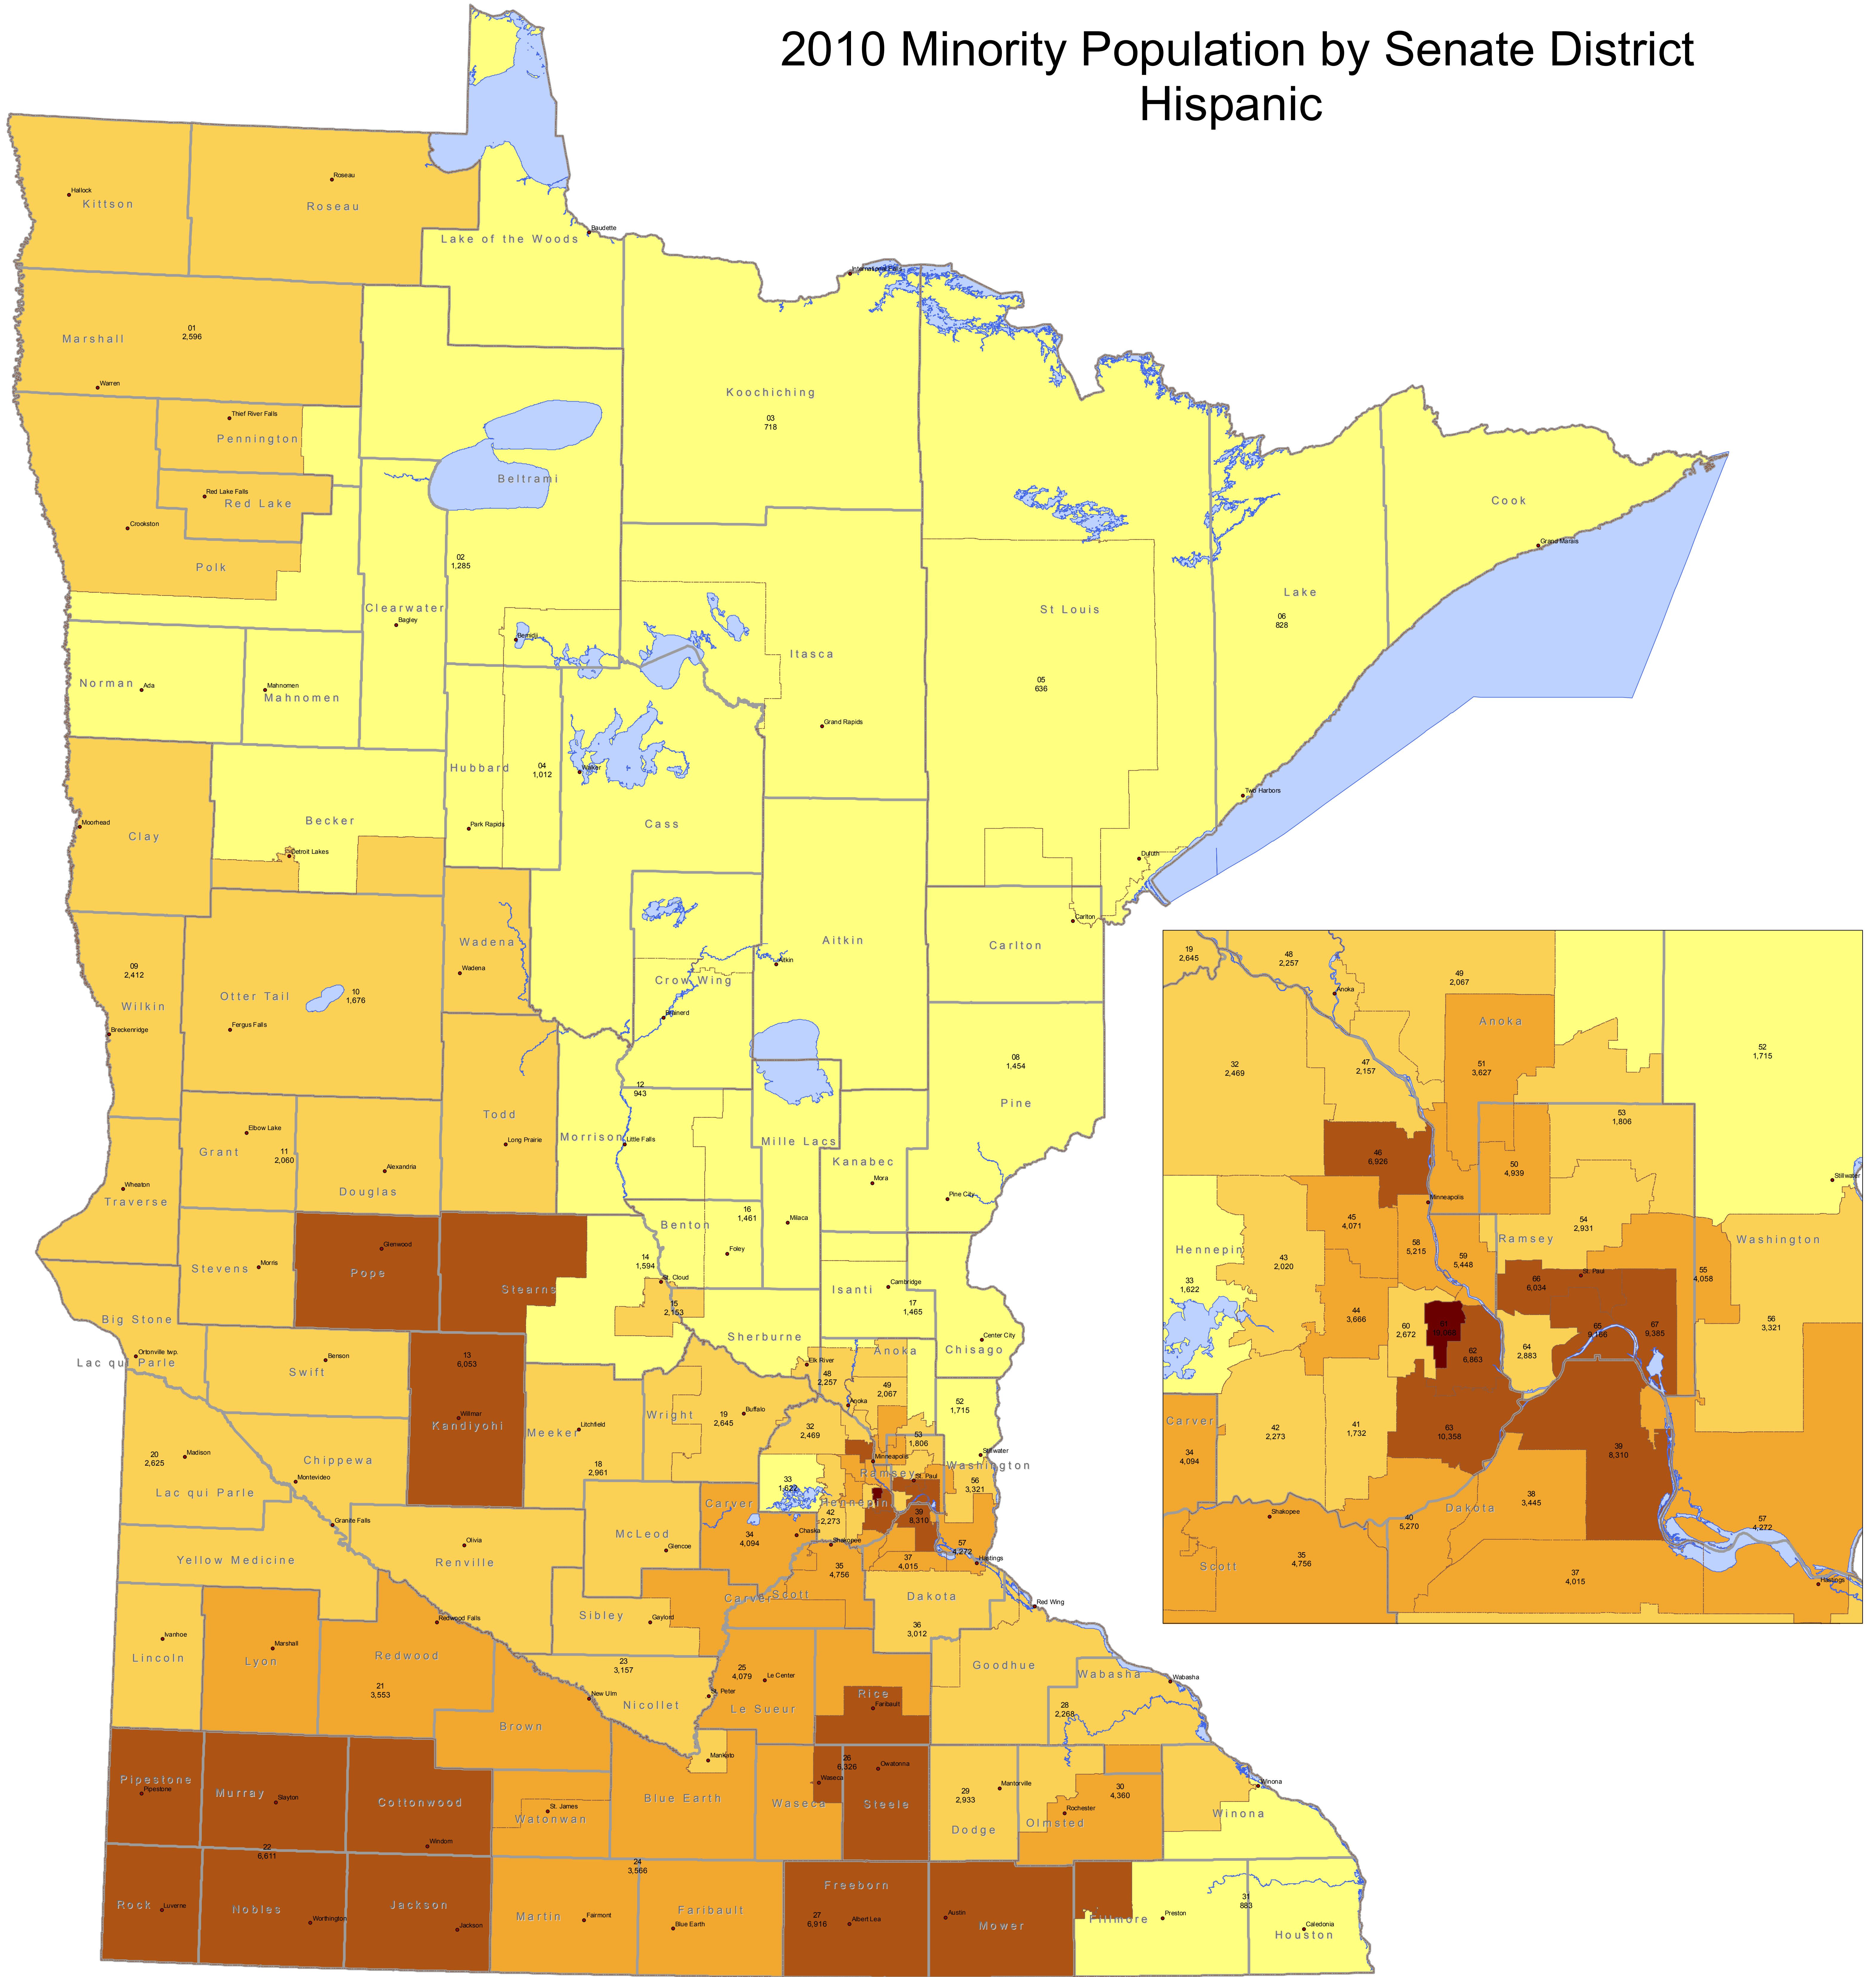

# Minnesota

## 2010 Minority Population by Senate District Hispanic

### Percent Hispanic