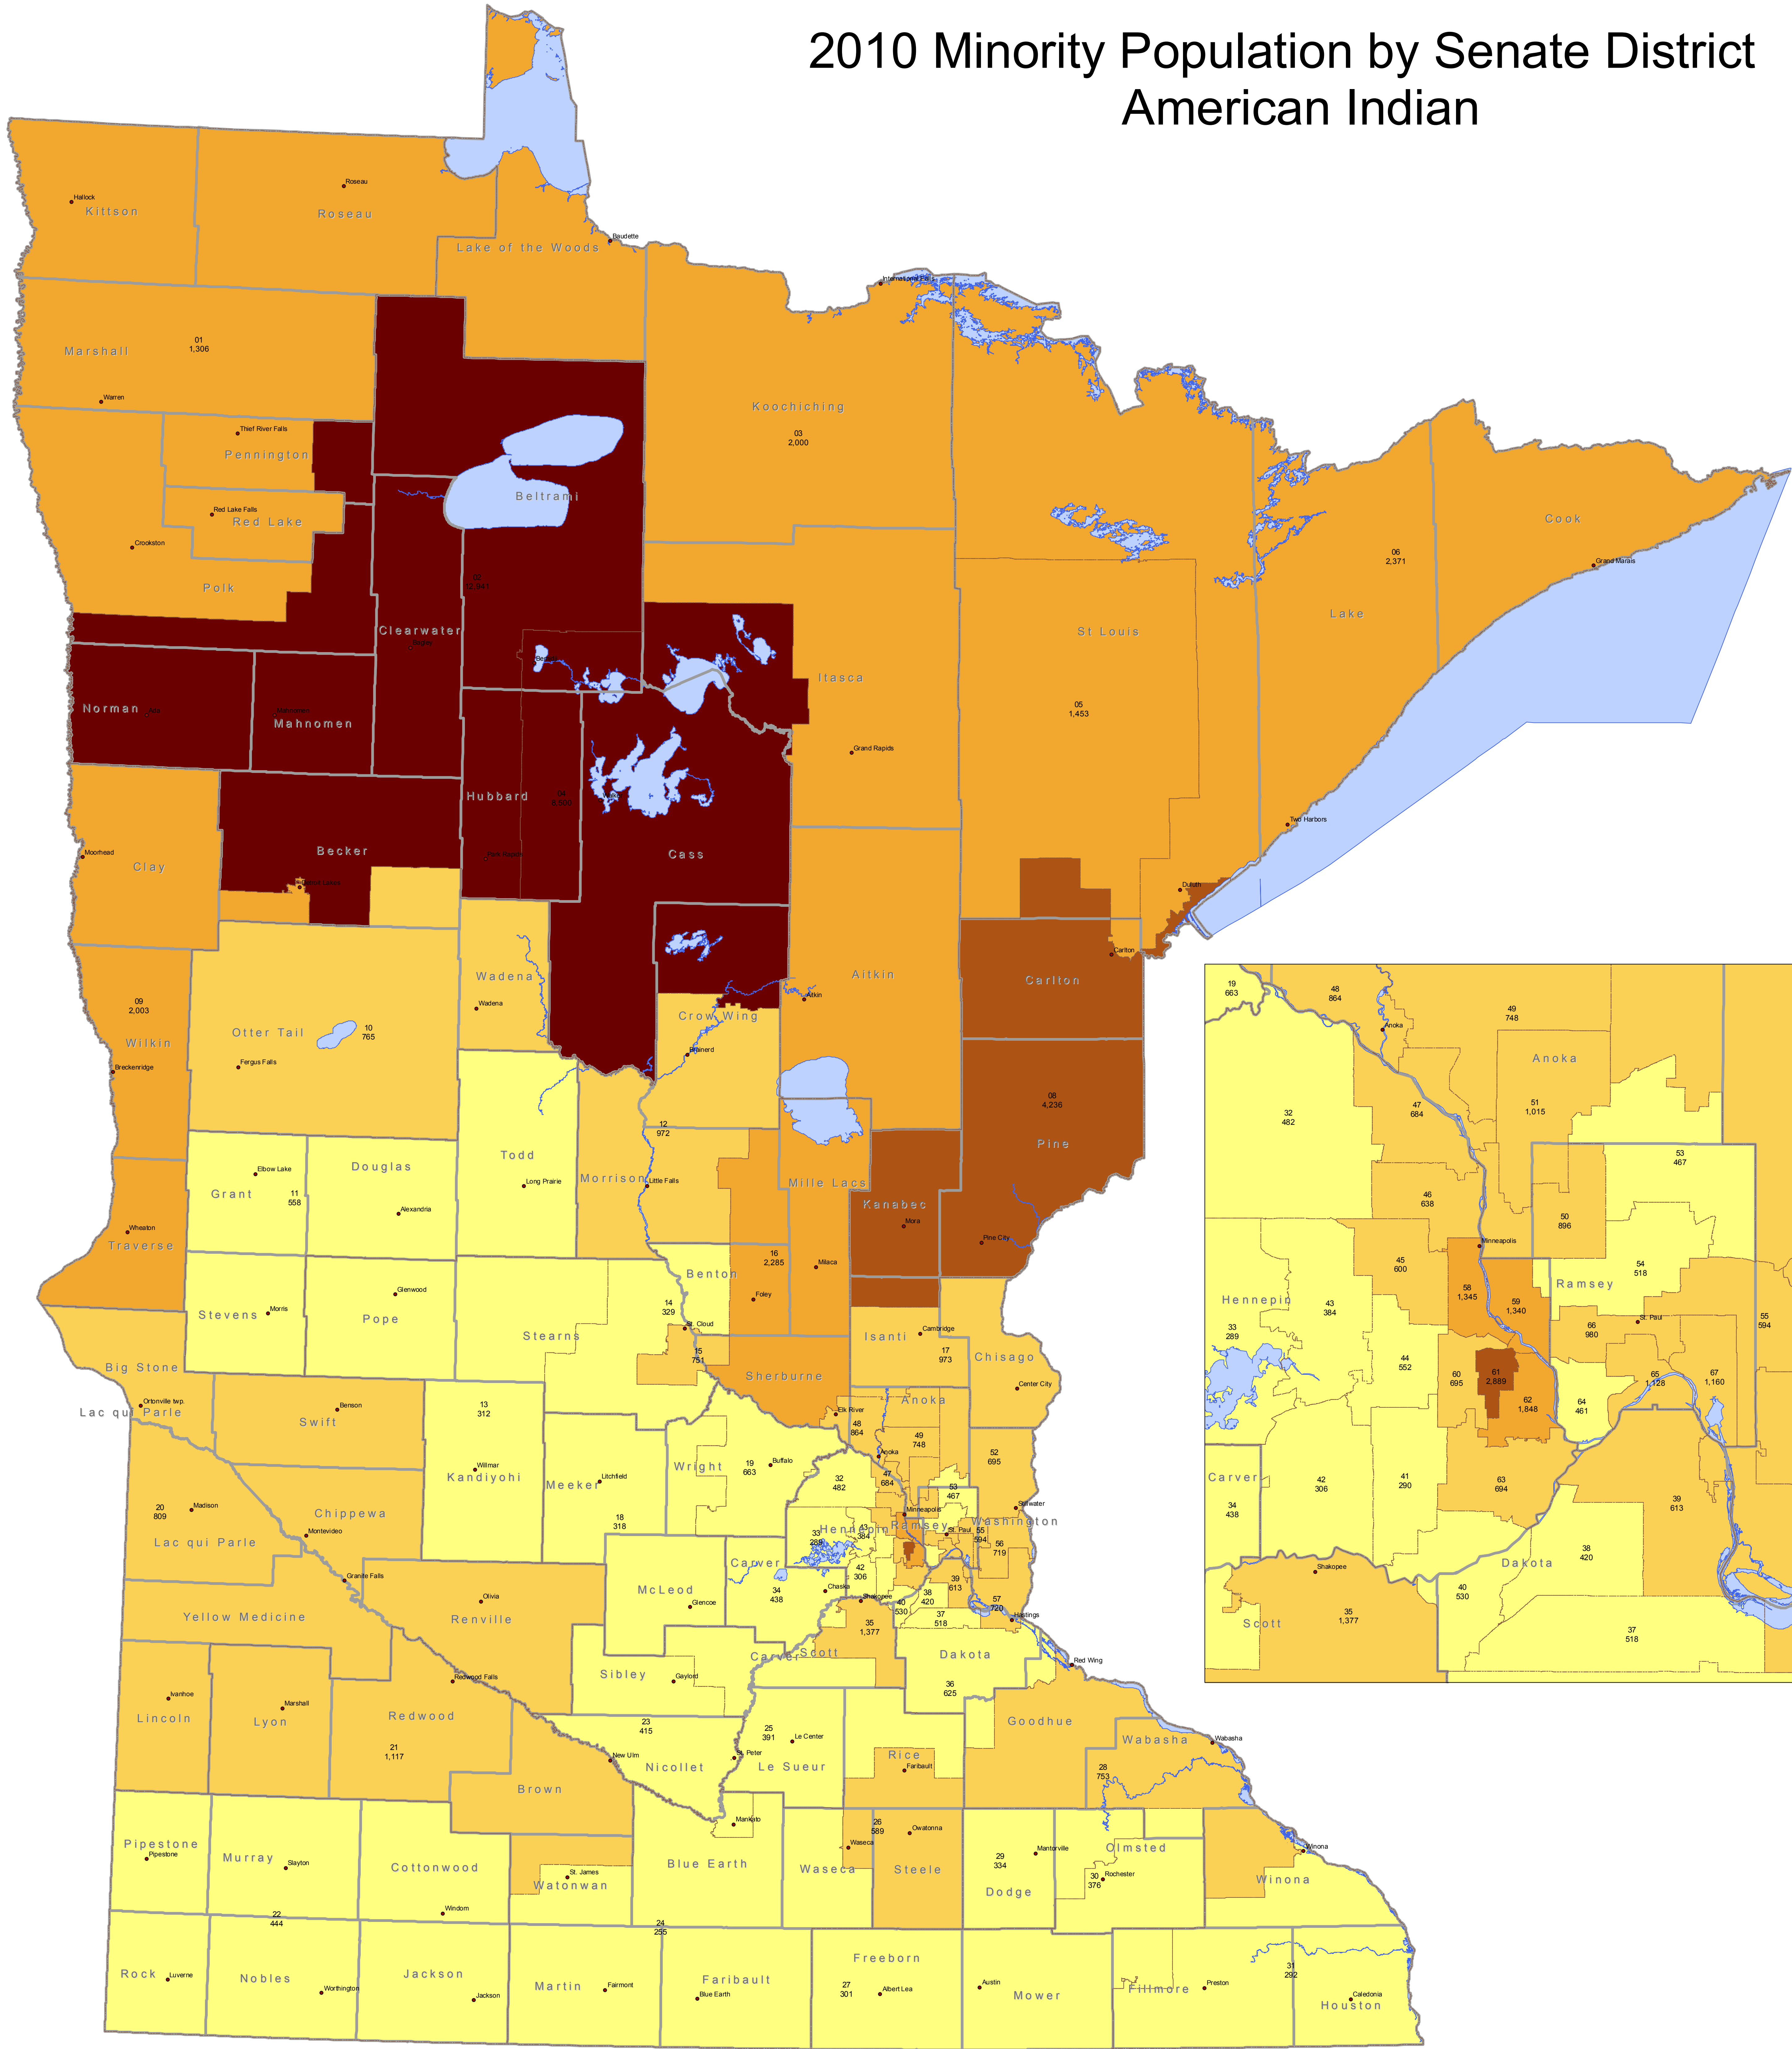

Minnesota

2010 Minority Population by Senate District American Indian

Percent American Indian