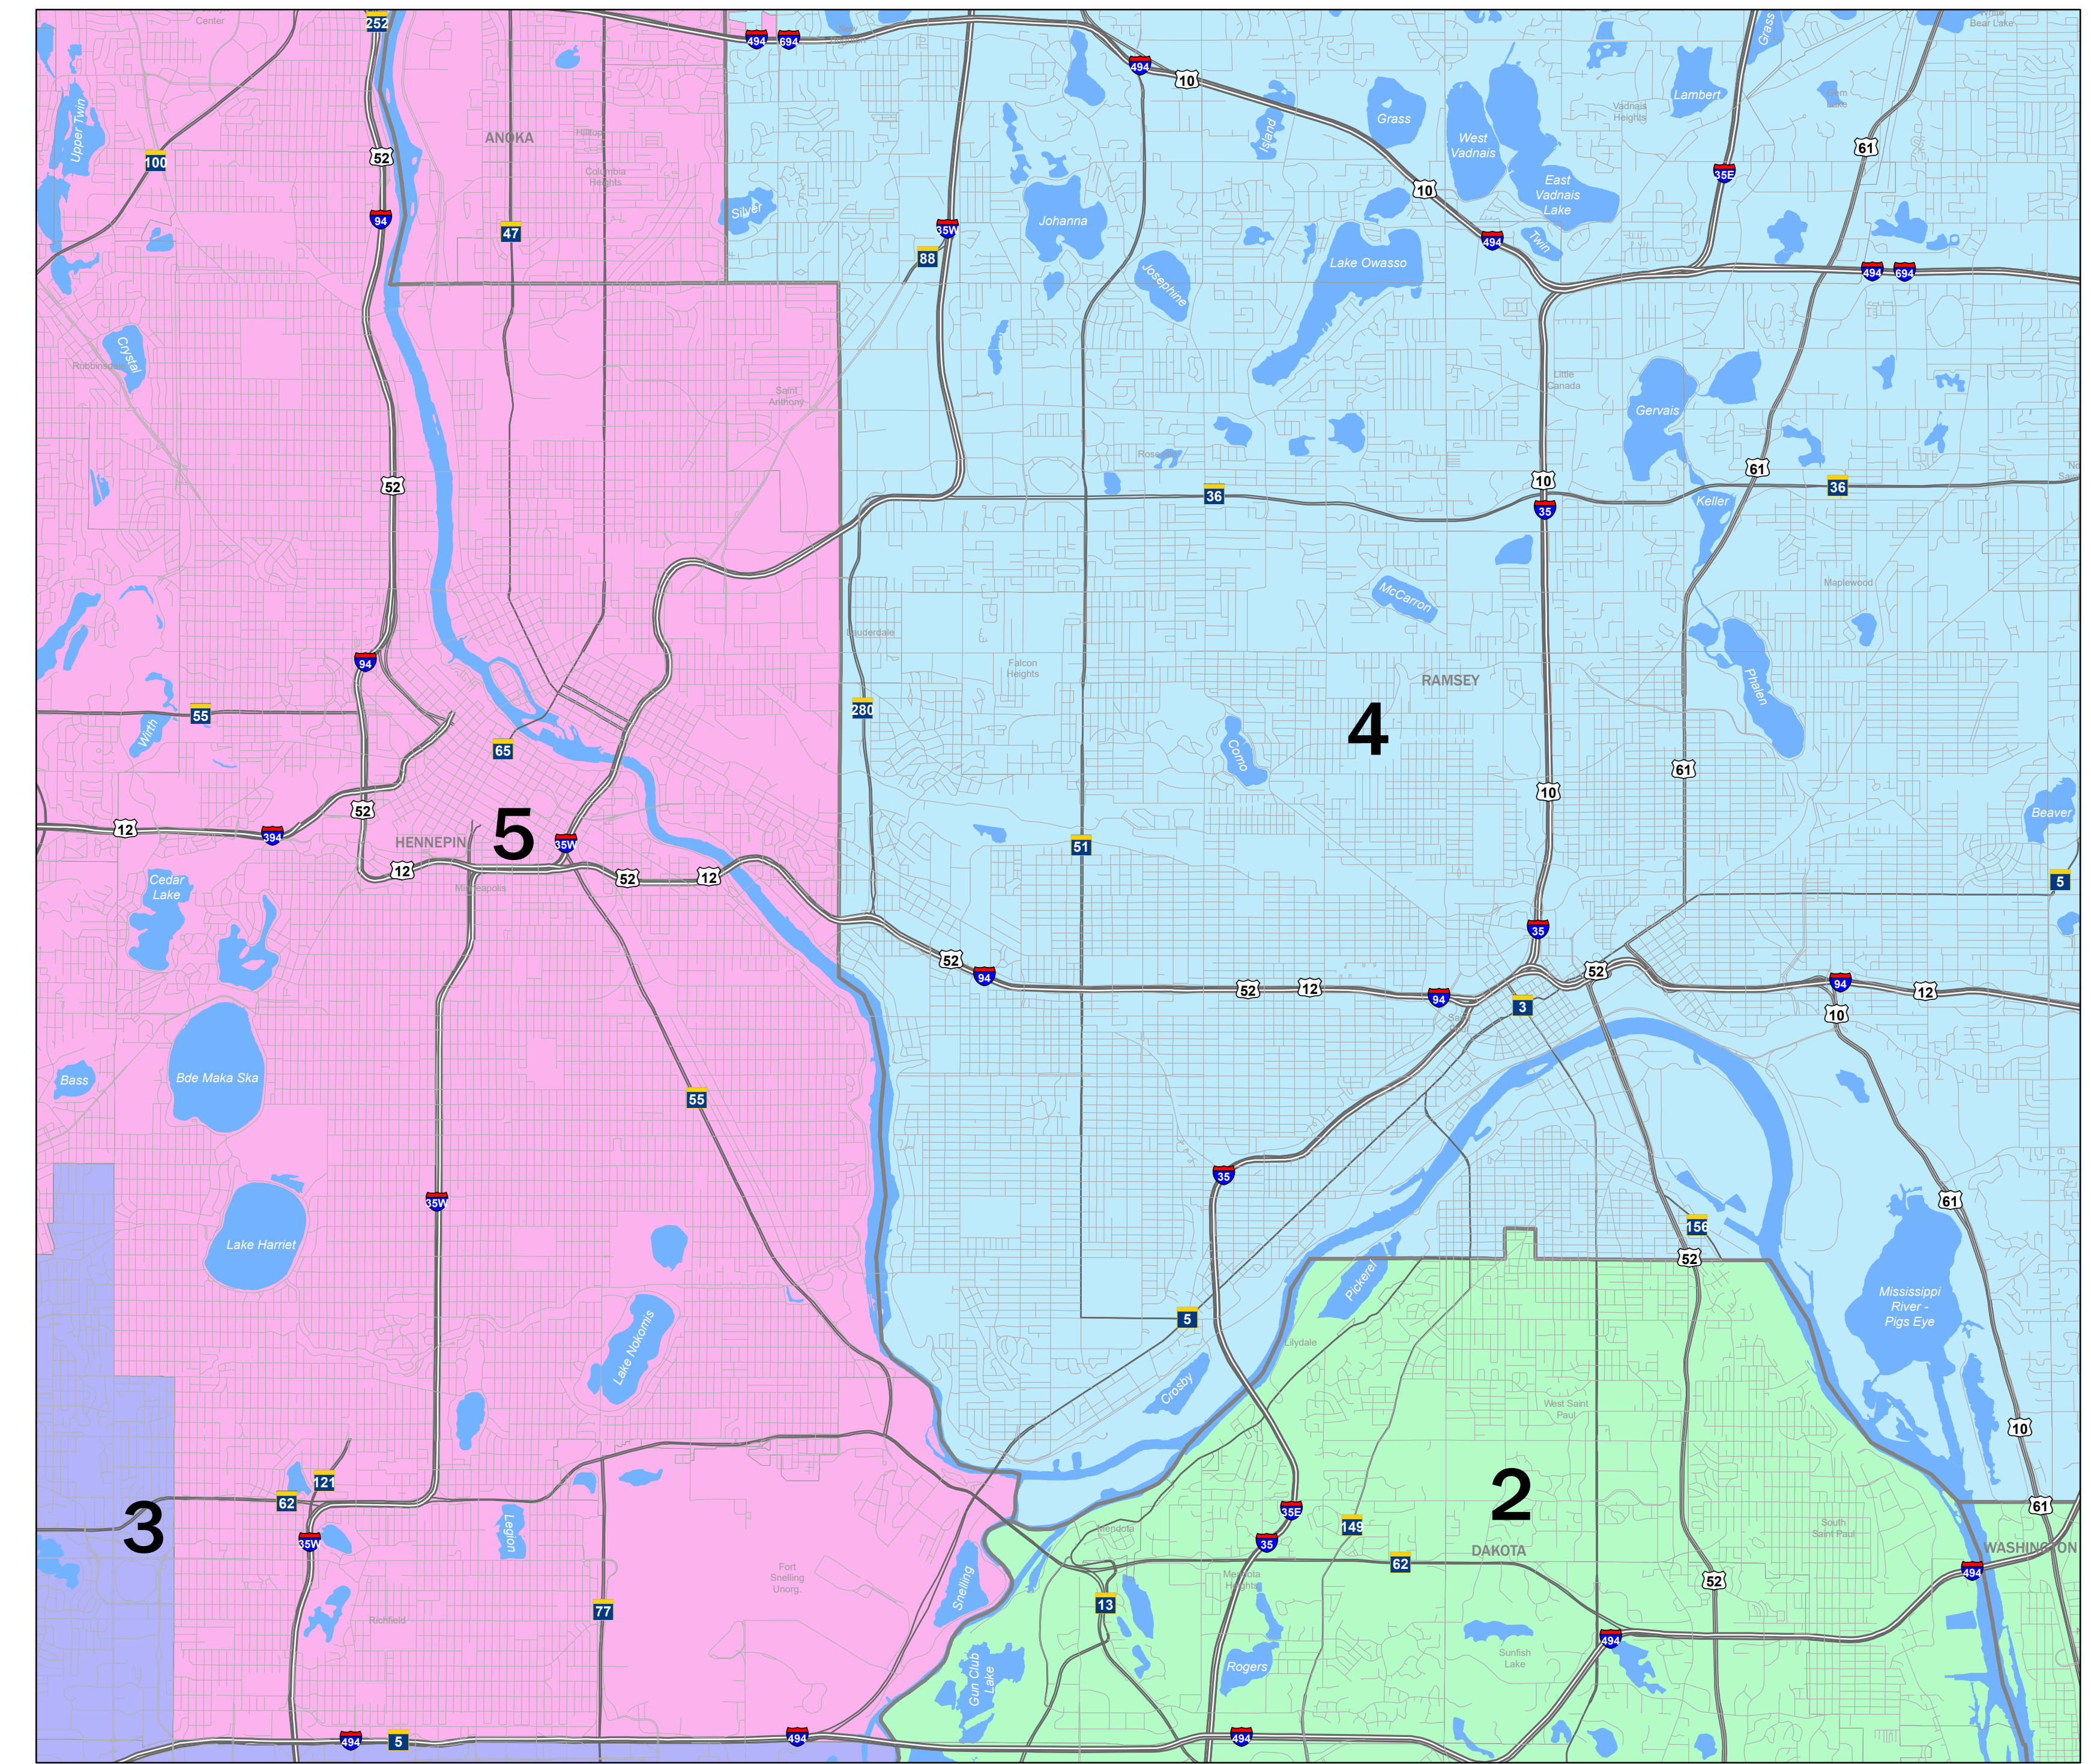

Minnesota Congressional Districts C2103-0 December 07, 2021

Minneapolis and St. Paul

Metro Area

Duluth

Mankato

Rochester

St. Cloud

Moorhead