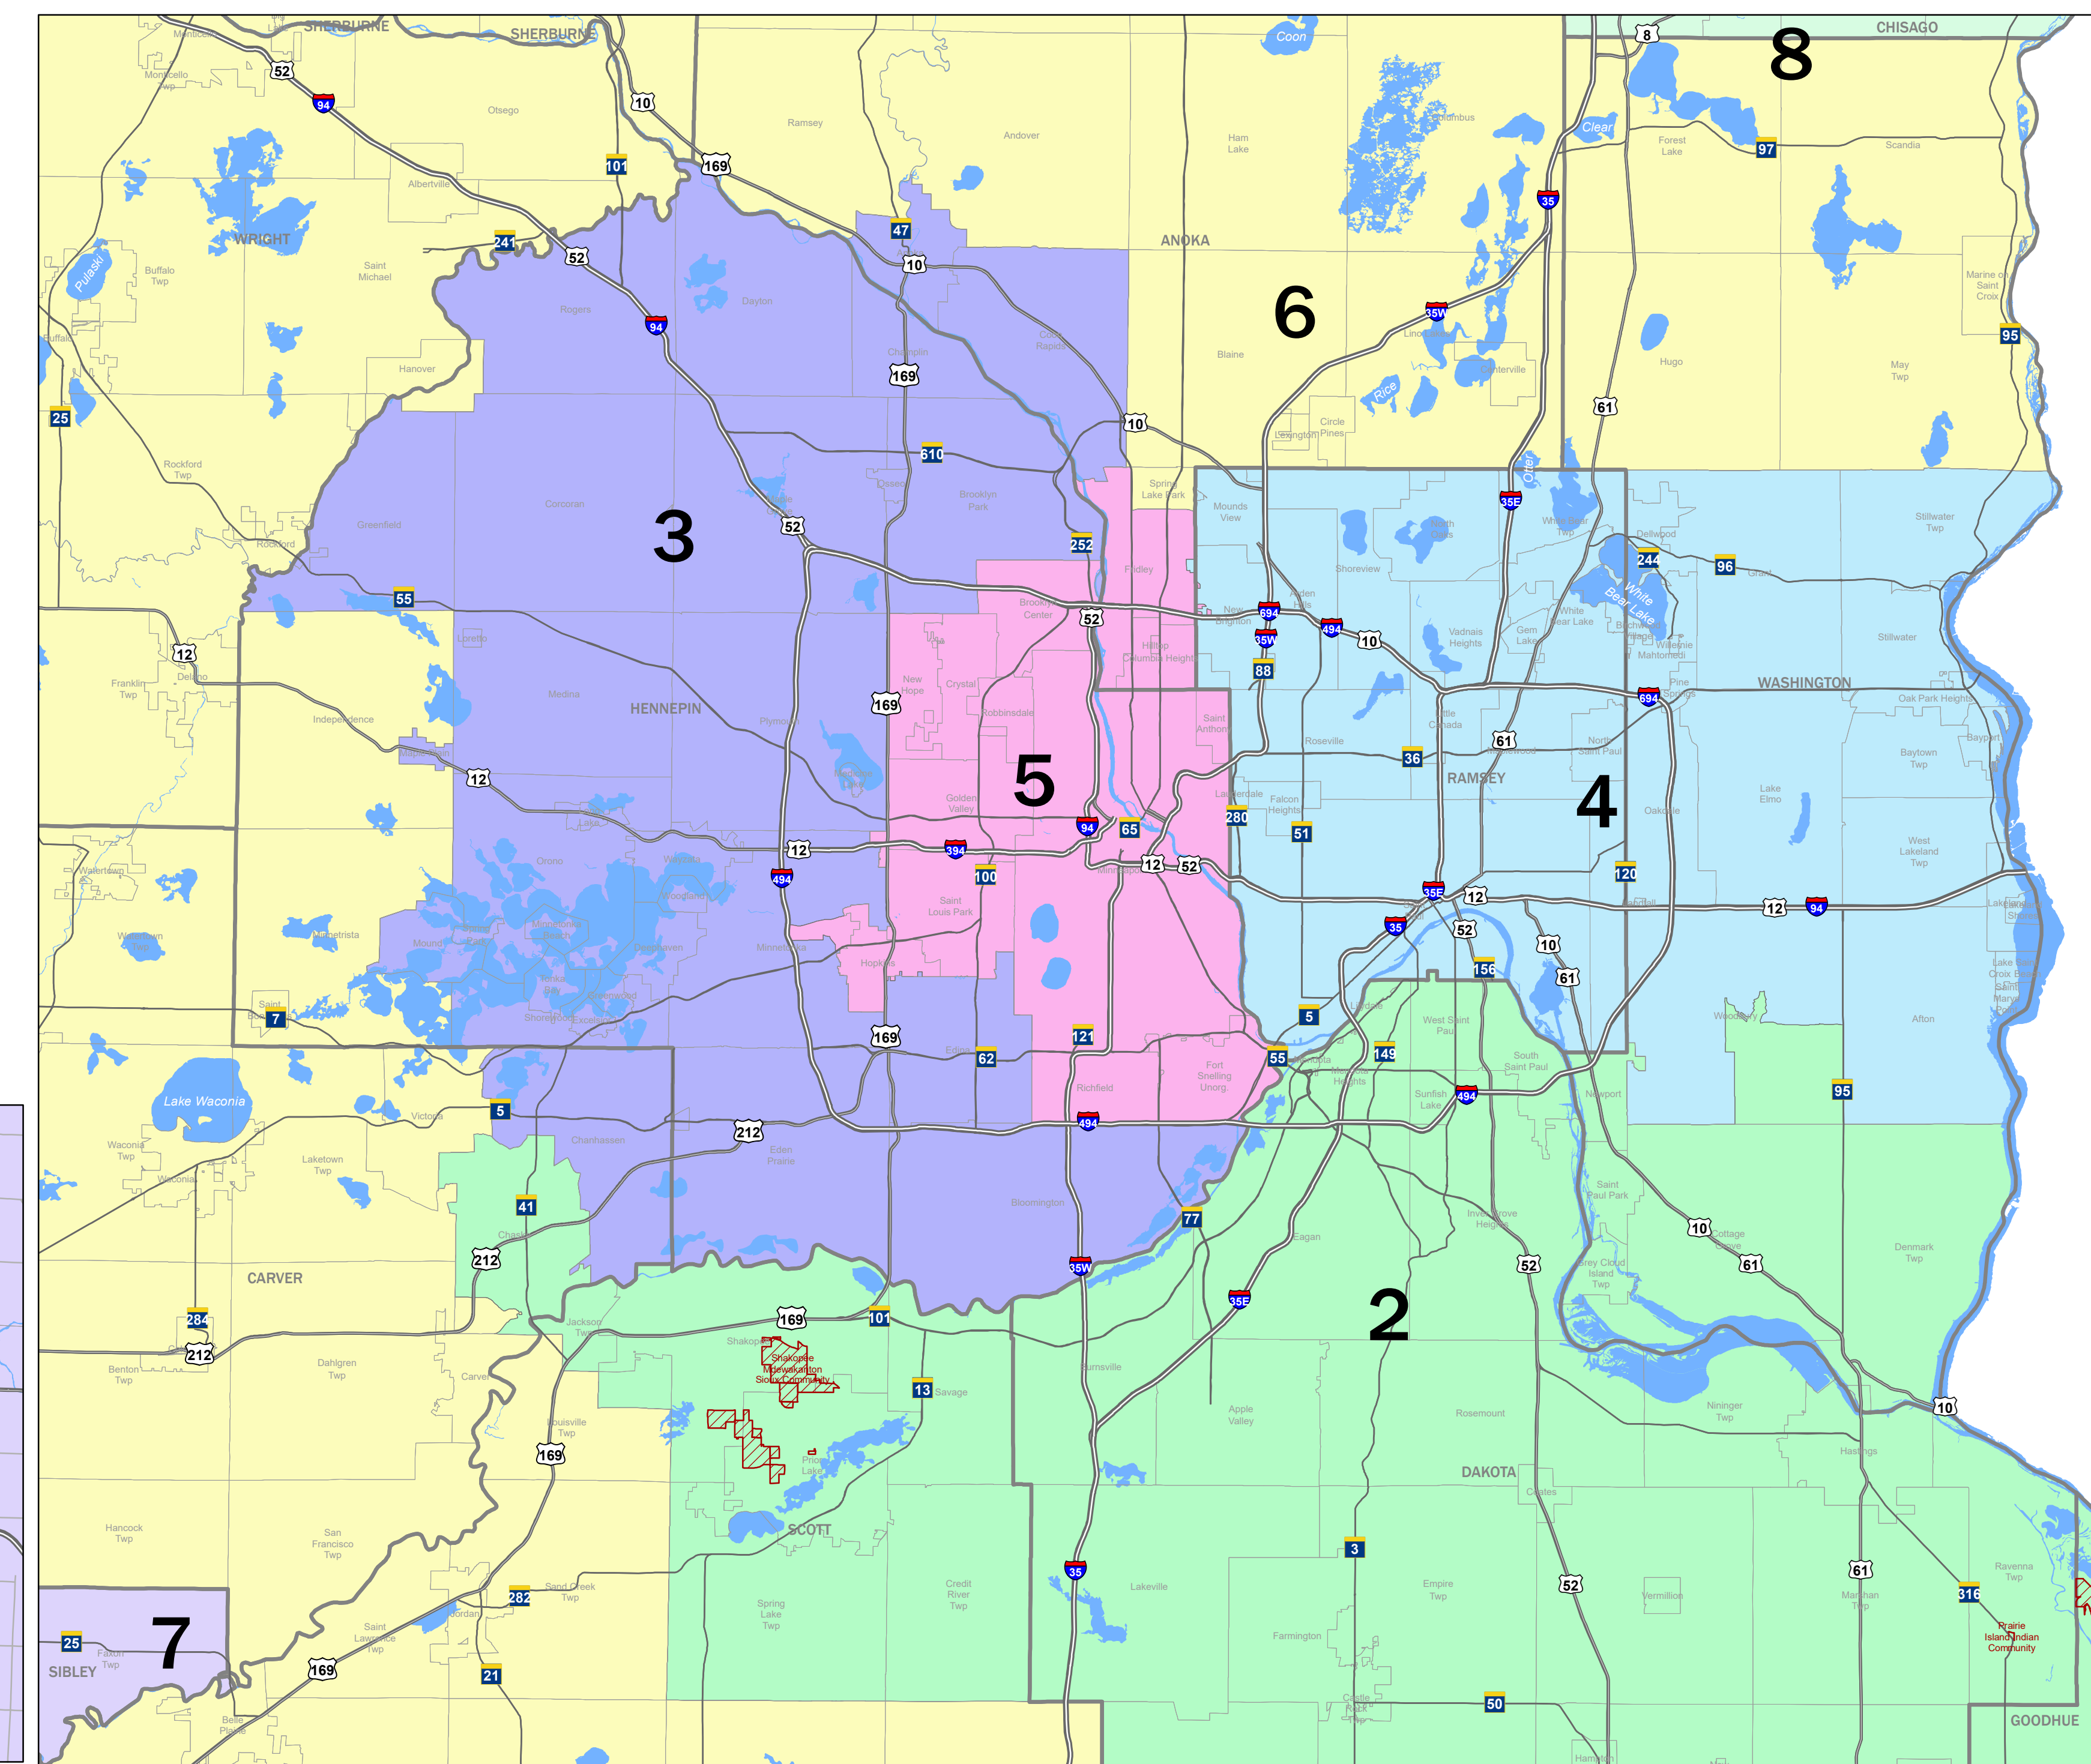

Minnesota Congressional Districts C2103-0 December 07, 2021

Minneapolis and St. Paul

Metro Area

Duluth

Mankato

Rochester

St. Cloud

Moorhead