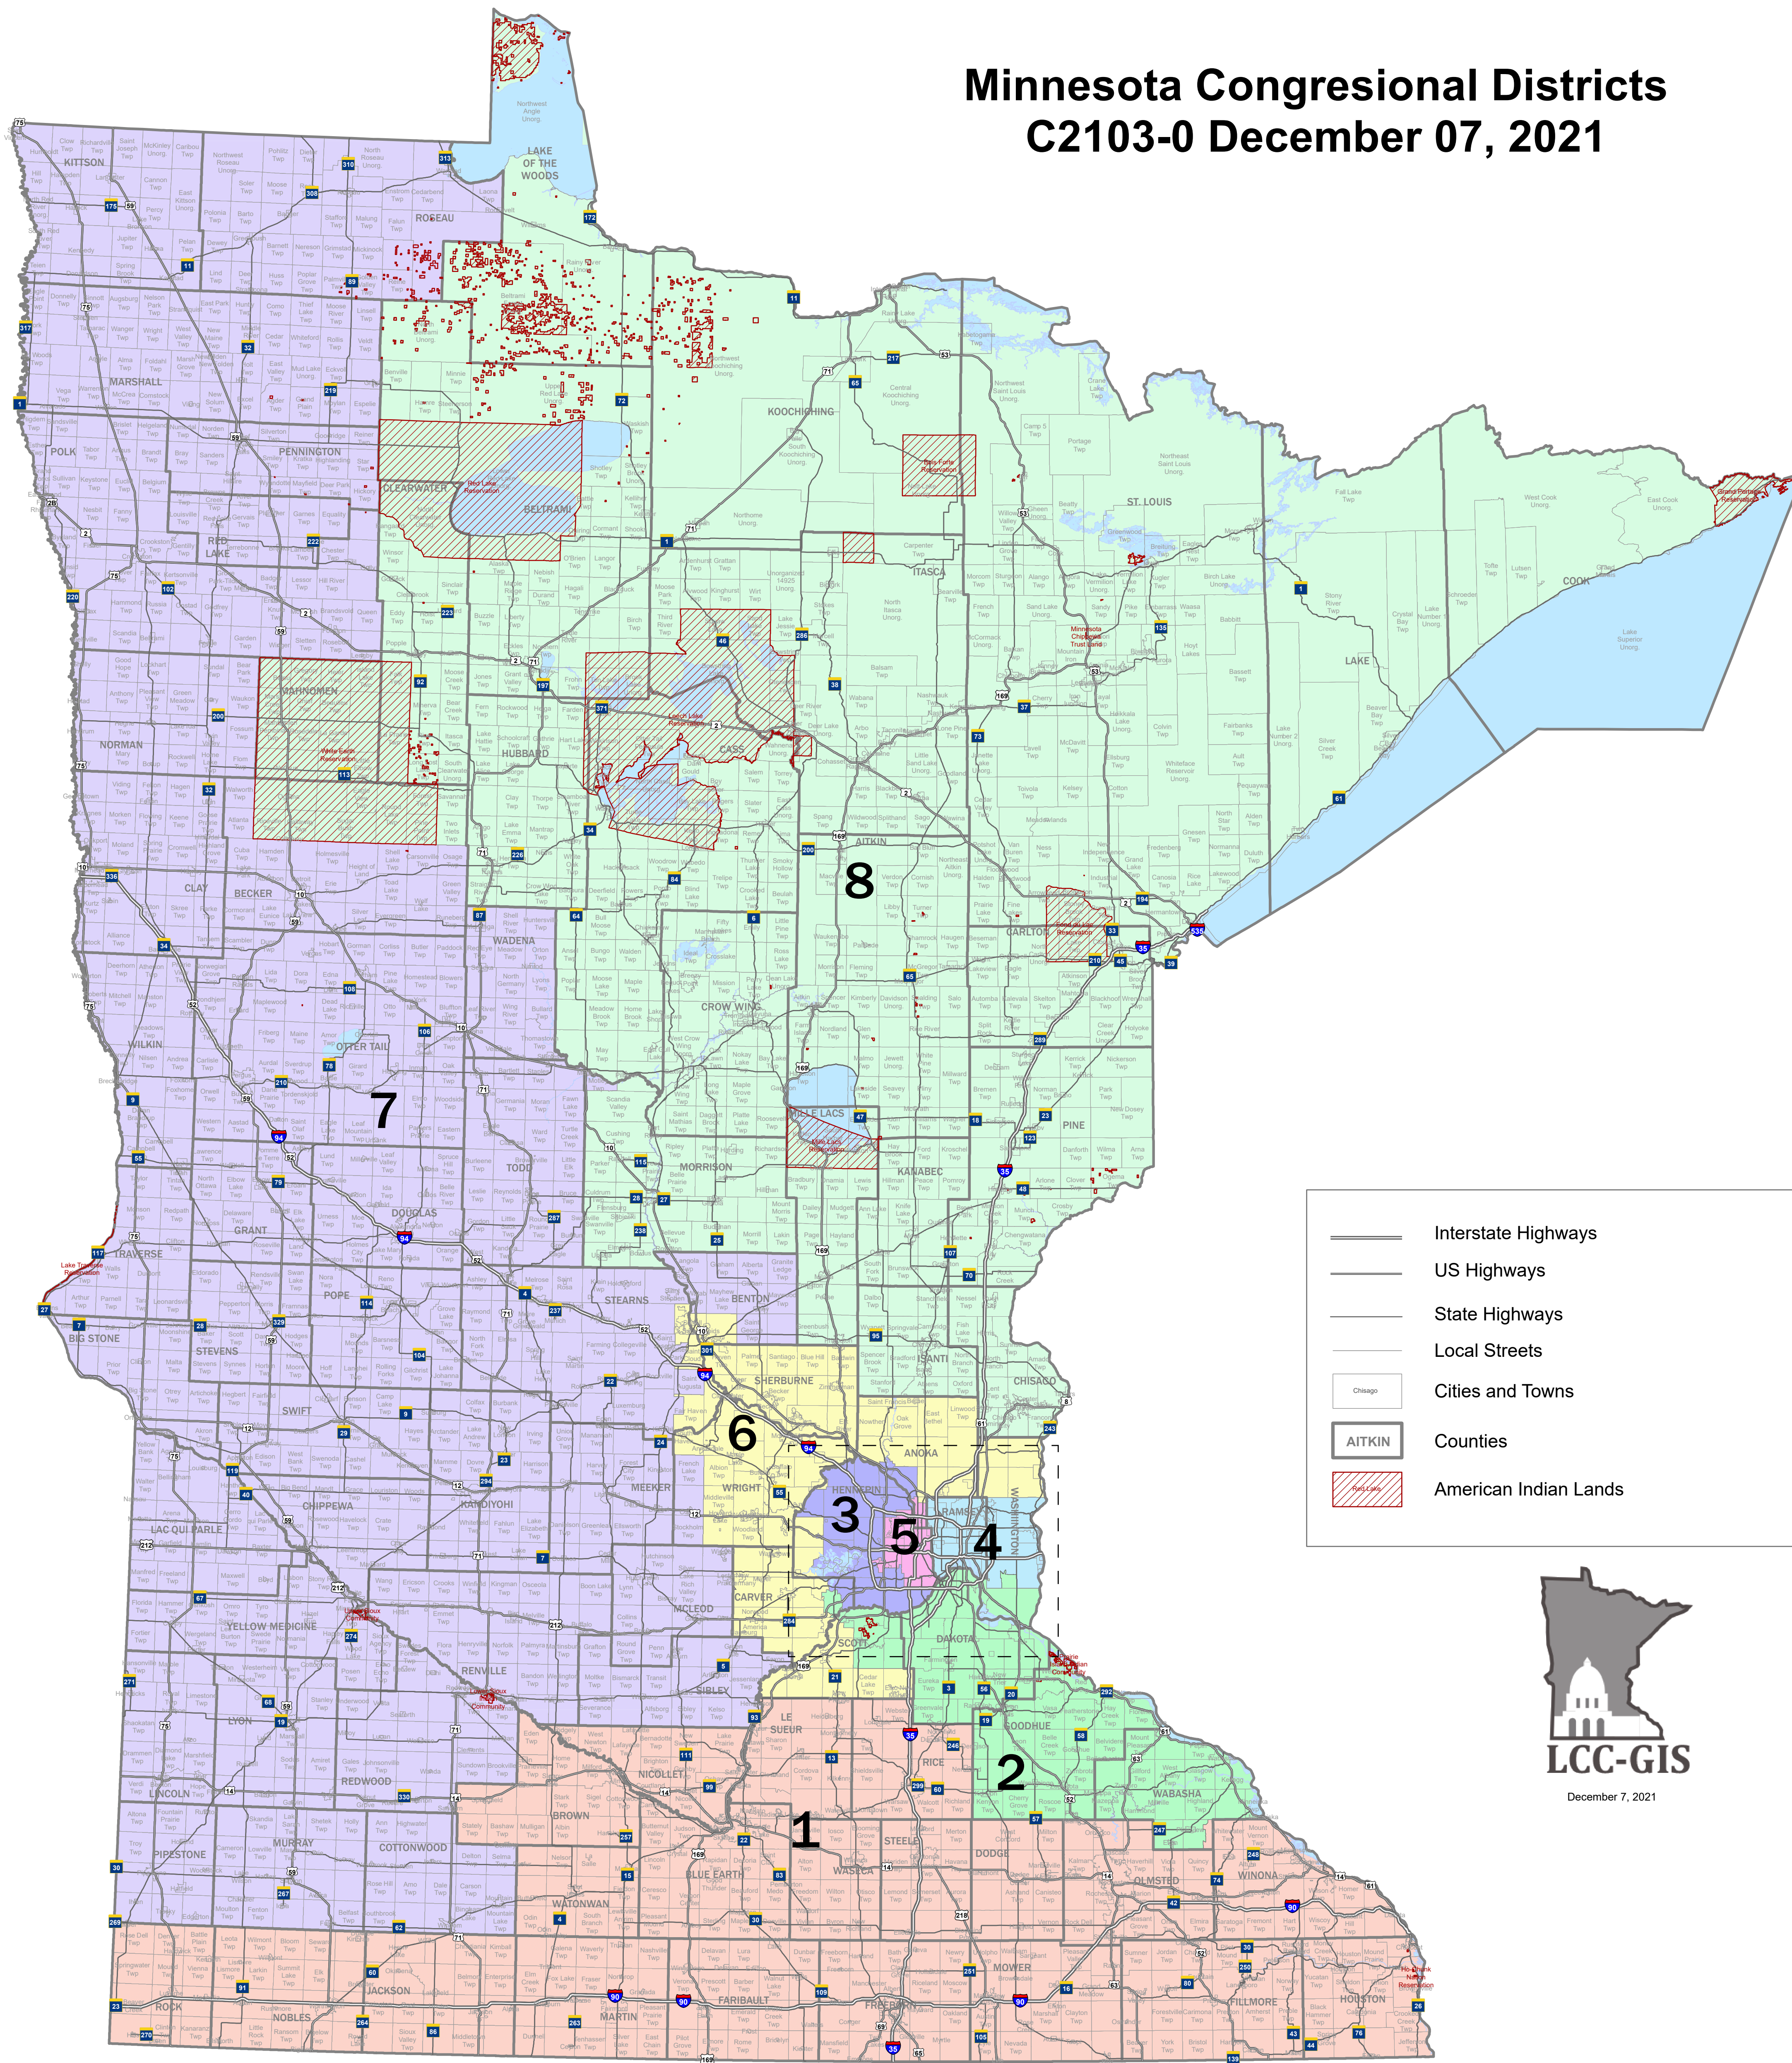

Minnesota Congressional Districts C2103-0 December 07, 2021

Minneapolis and St. Paul

Metro Area

Duluth

Mankato

Rochester

St. Cloud

Moorhead