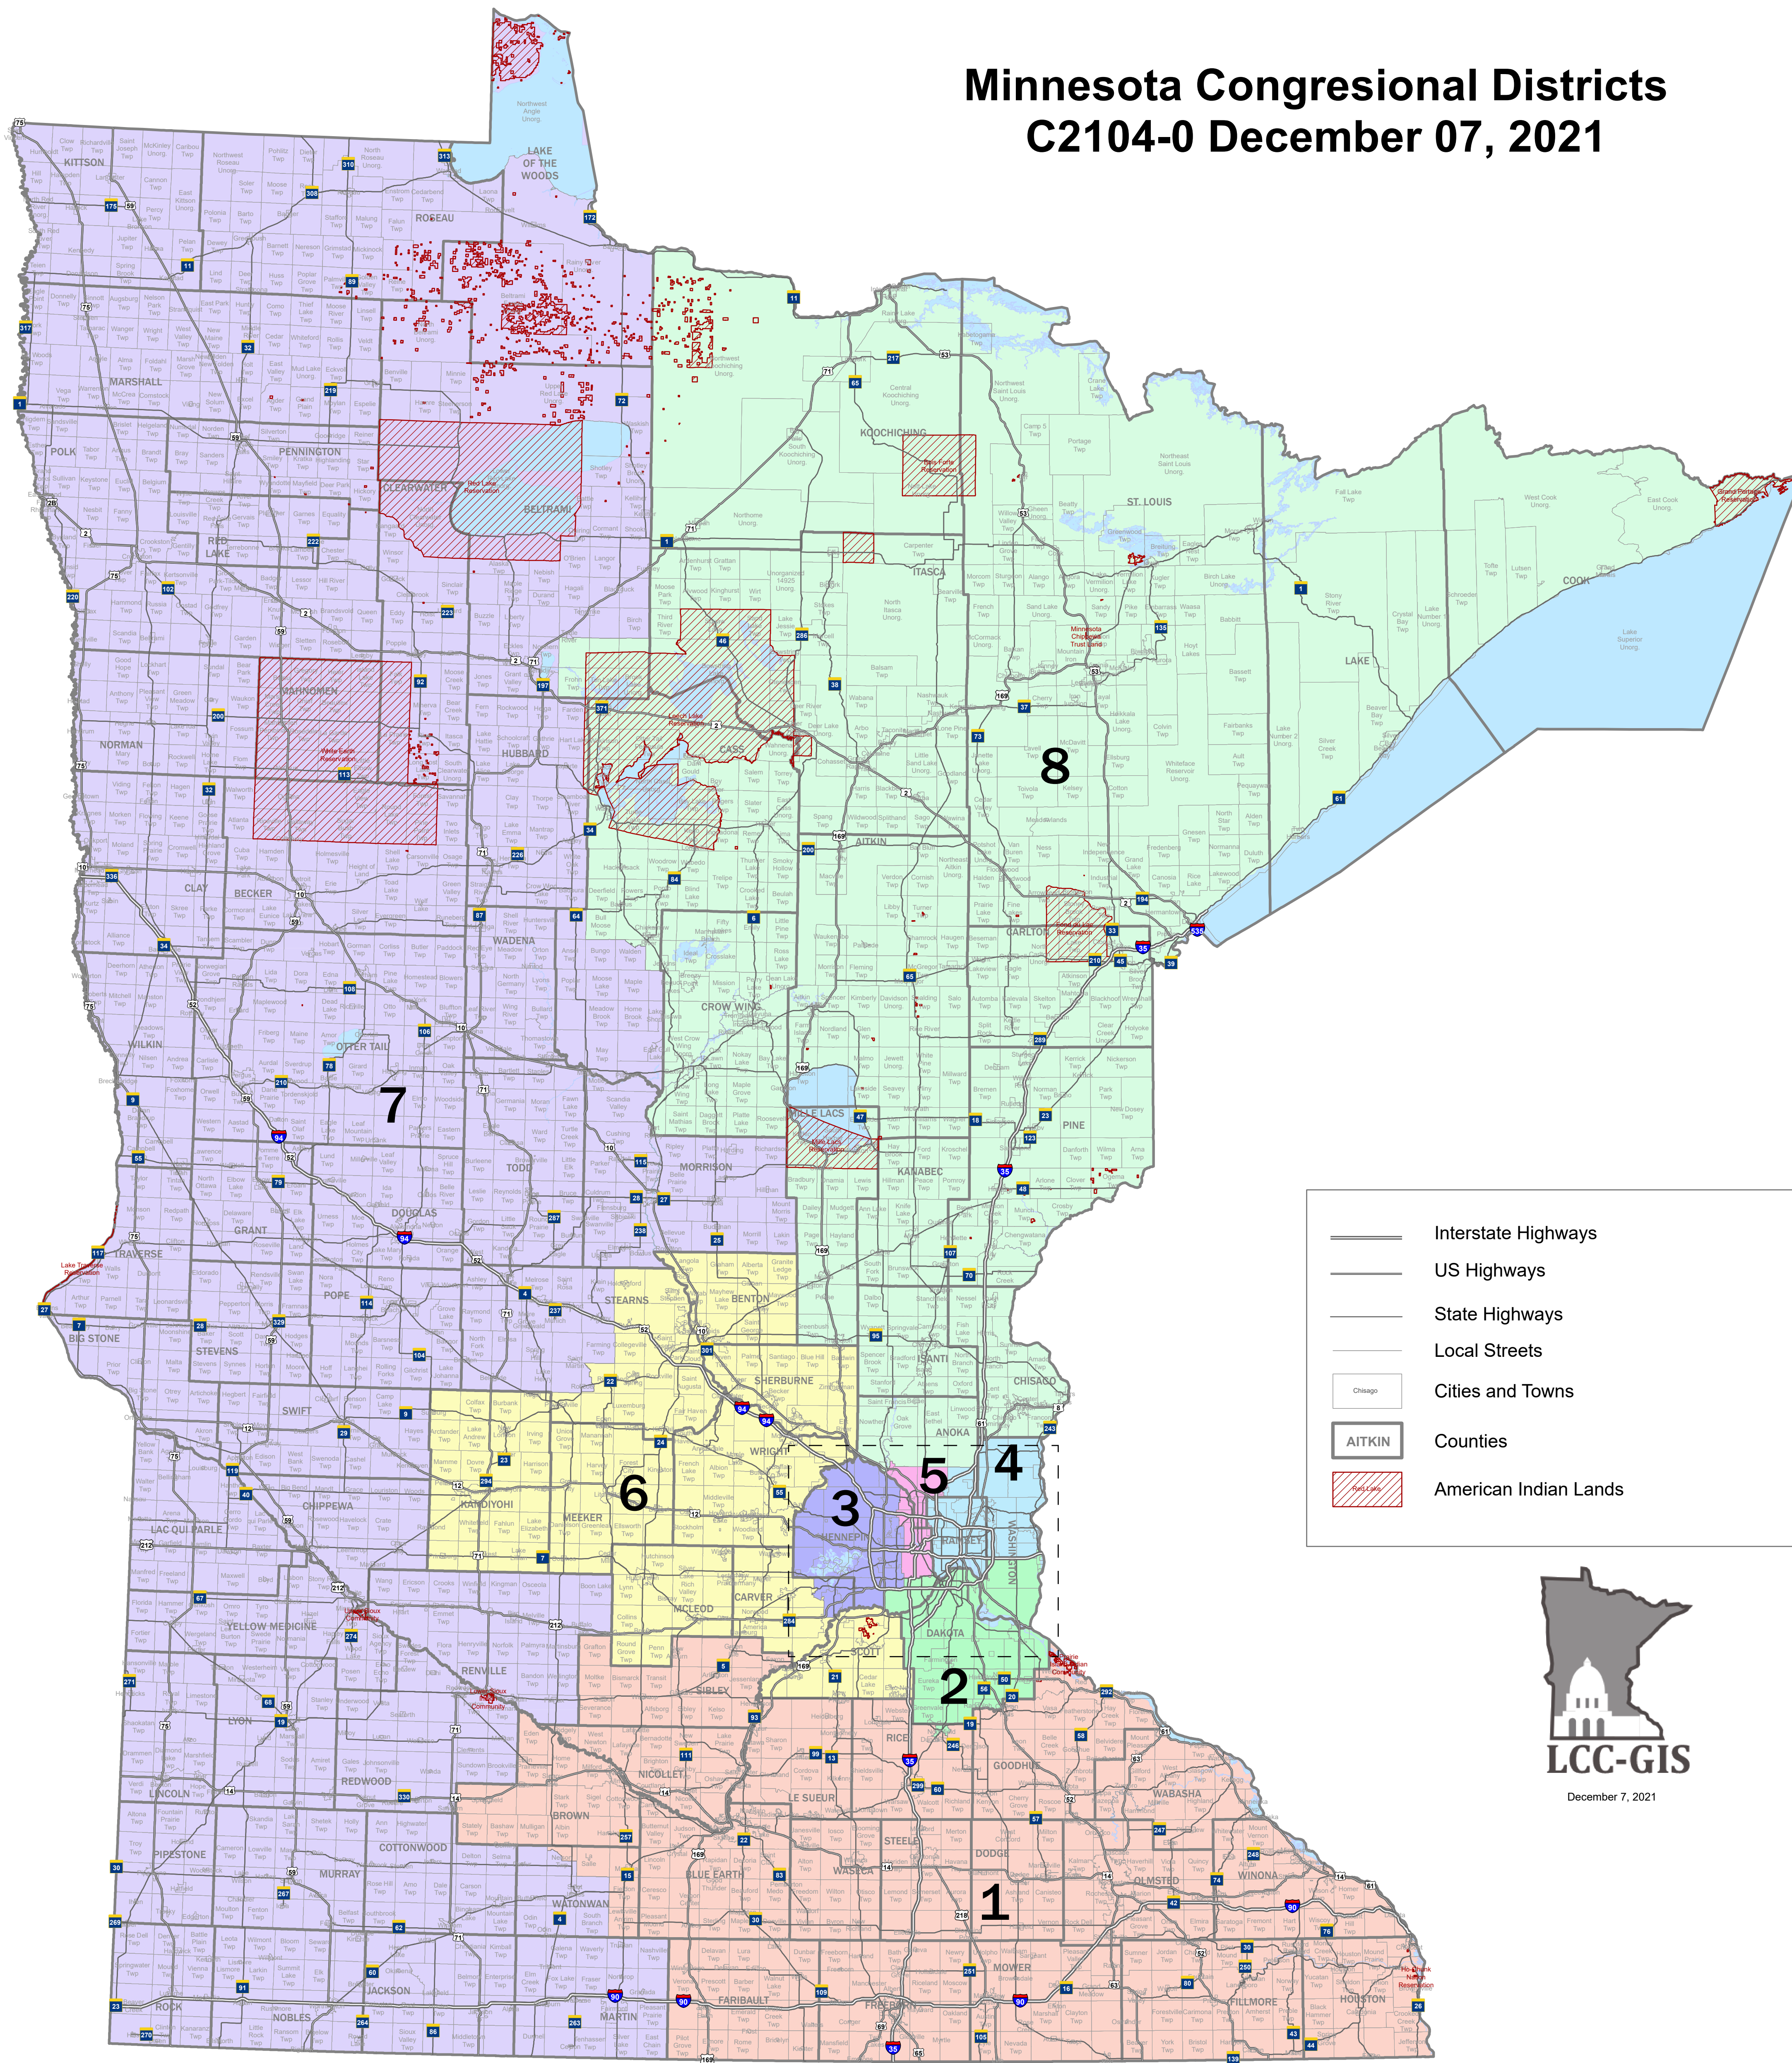

Minnesota Congressional Districts C2104-0 December 07, 2021

Minneapolis and St. Paul

Metro Area

Duluth

Mankato

Rochester

St. Cloud

Moorhead