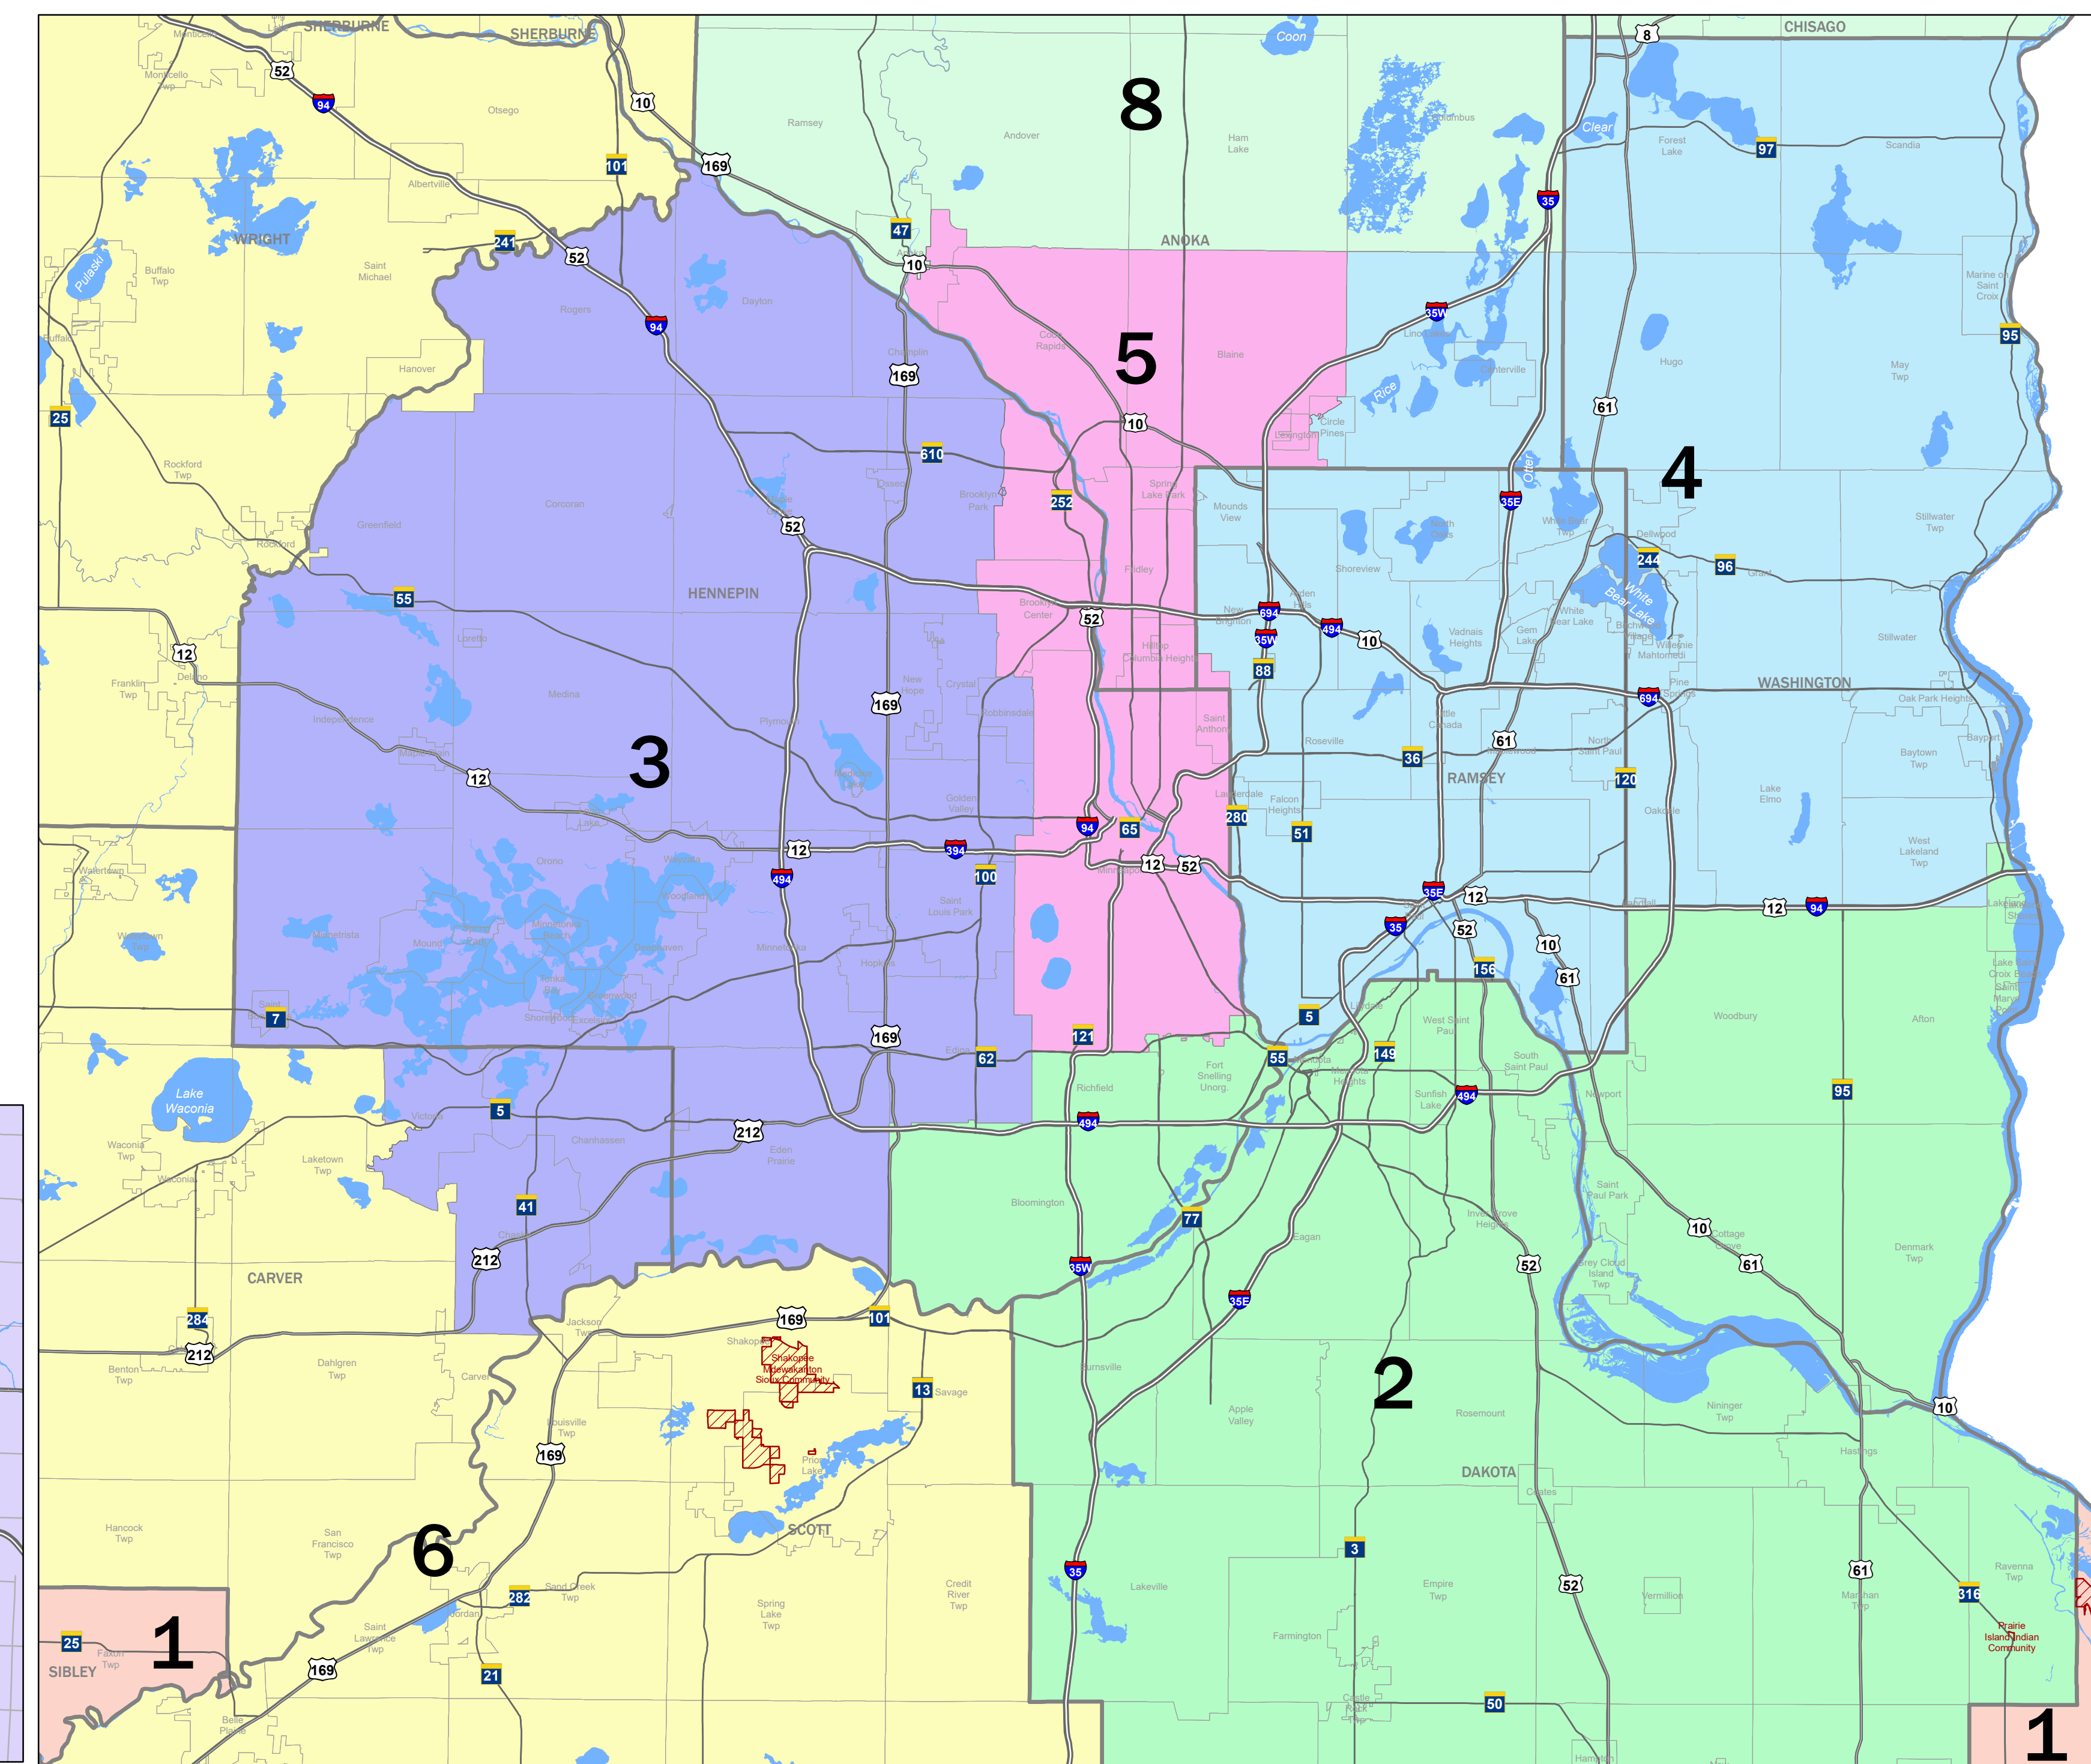

Minnesota Congressional Districts C2104-0 December 07, 2021

Minneapolis and St. Paul

Metro Area

Duluth

Mankato

Rochester

St. Cloud

Moorhead