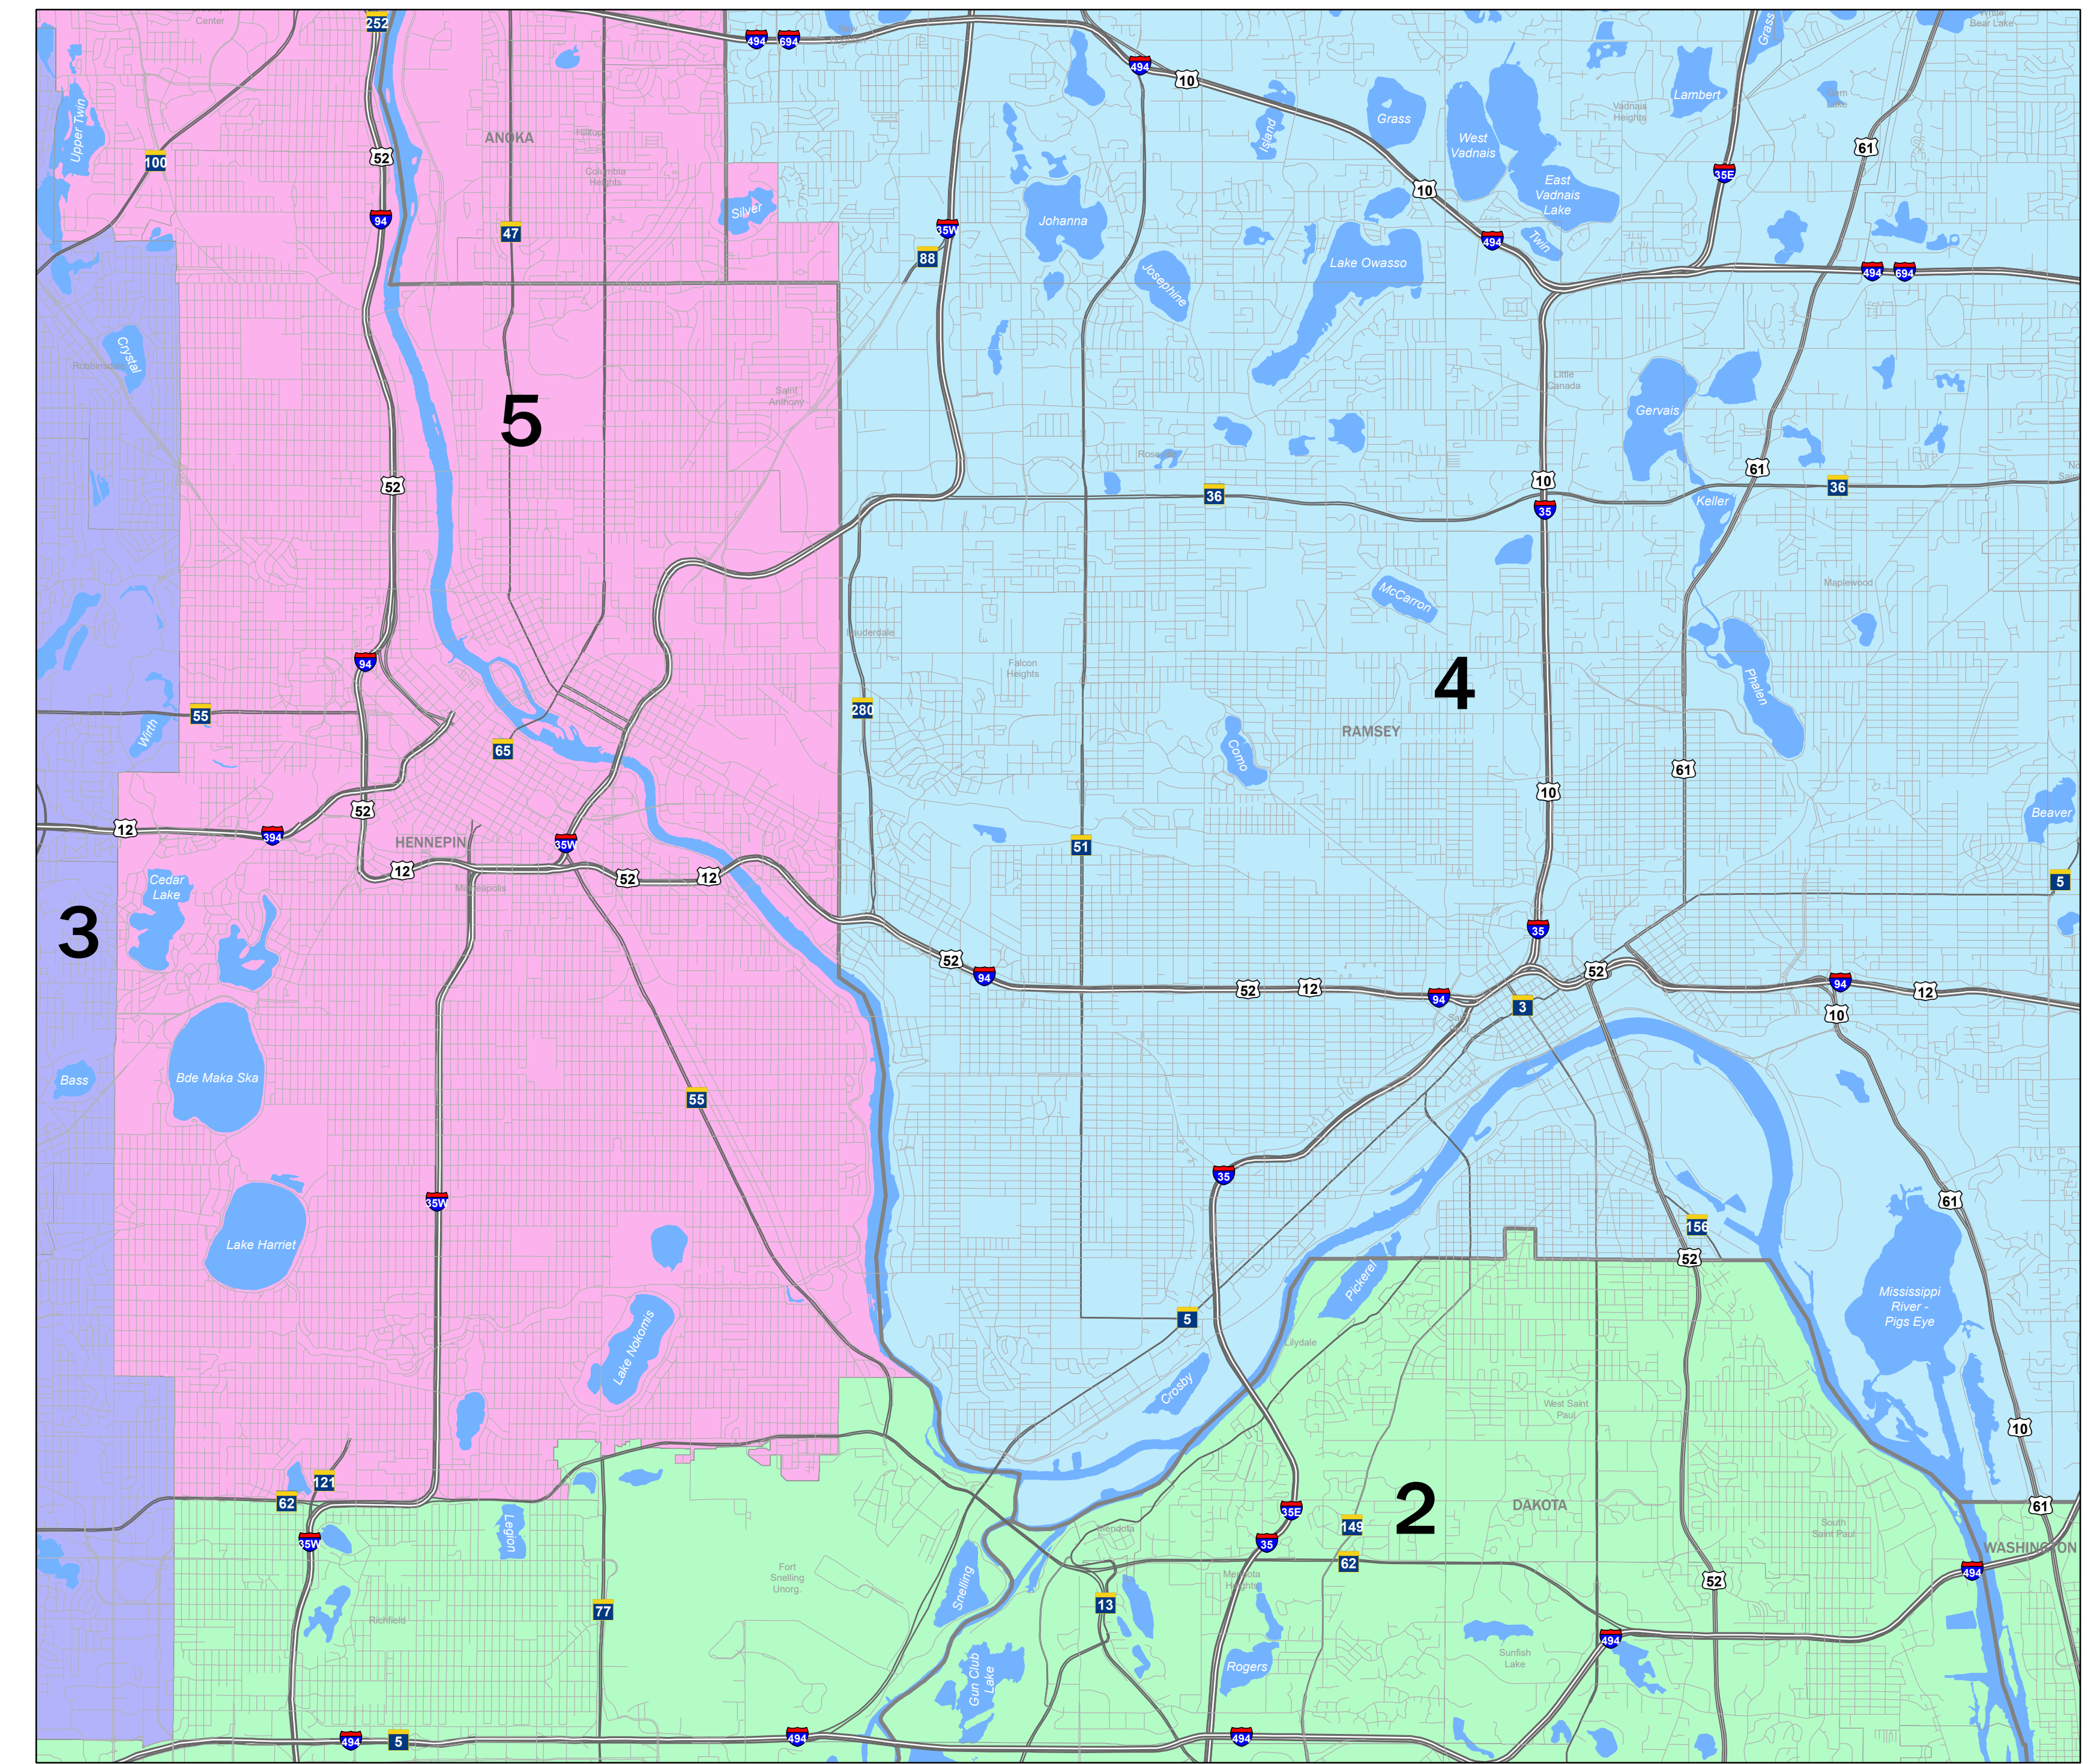

Minnesota Congressional Districts C2104-0 December 07, 2021

Minneapolis and St. Paul

Metro Area

Duluth

Mankato

Rochester

St. Cloud

Moorhead