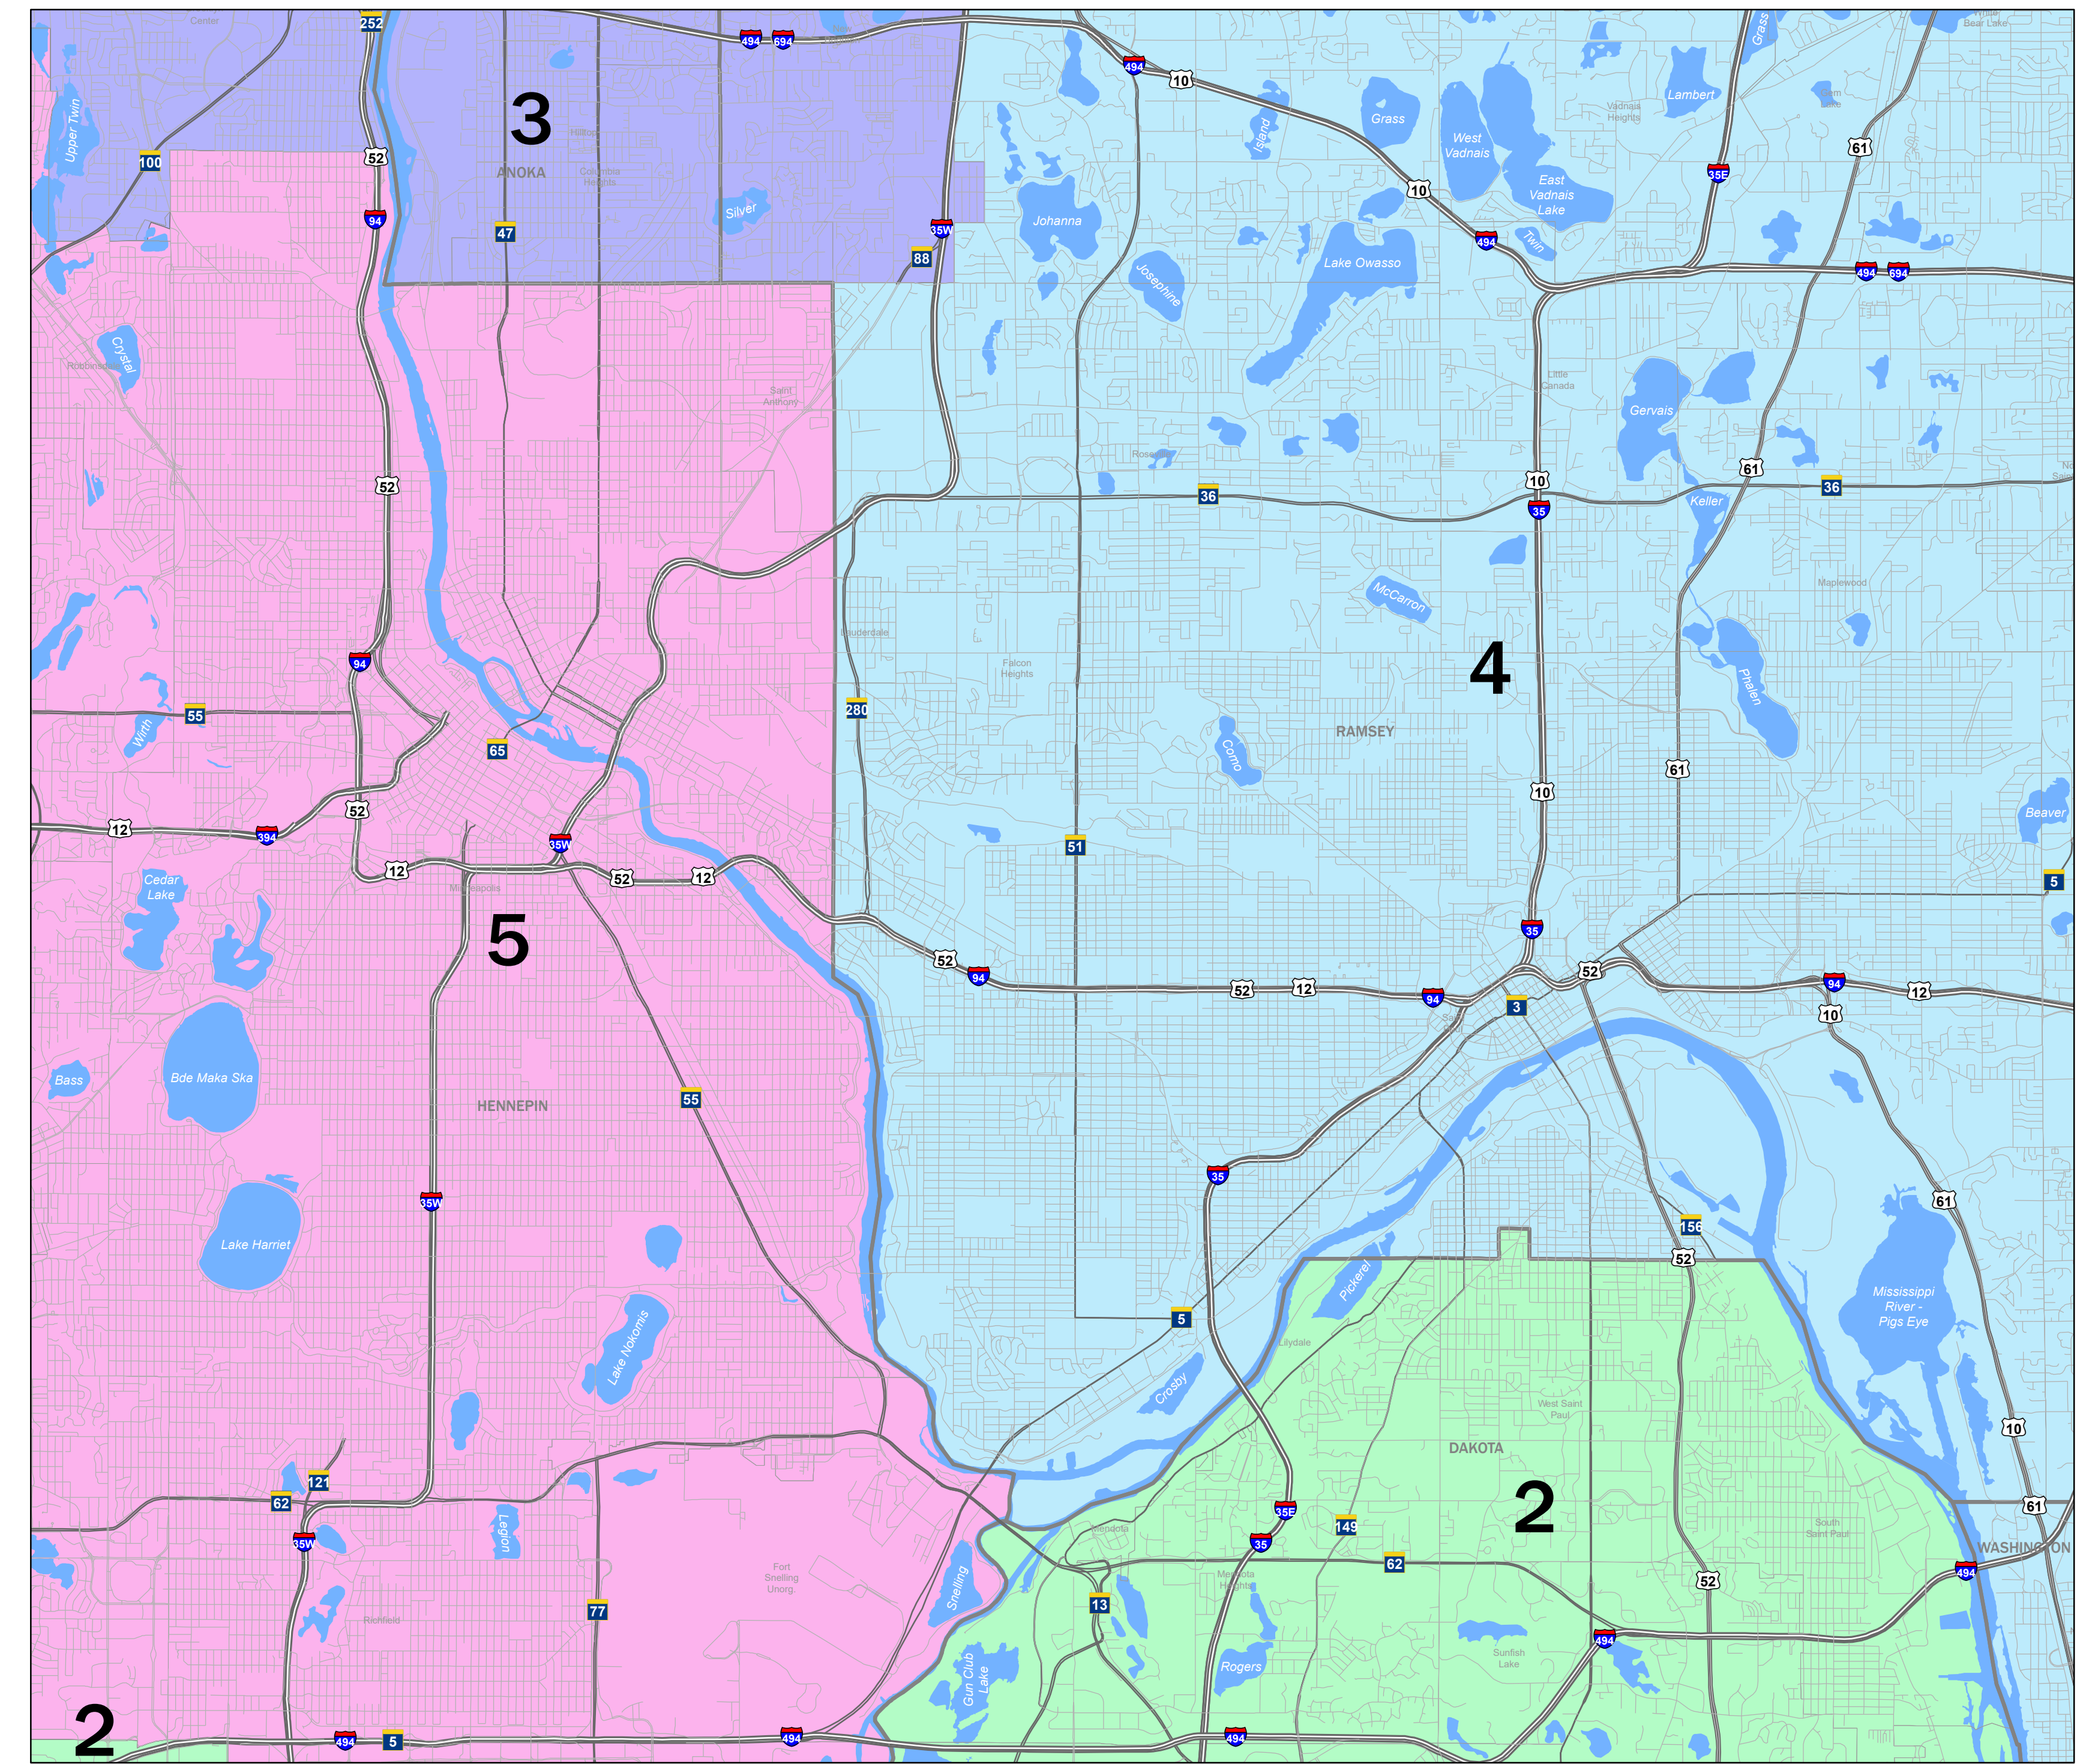

Minnesota Congressional Districts C2105-0 December 07, 2021

- Interstate Highways
- US Highways
- State Highways
- Local Streets
- Cities and Towns
- Counties
- American Indian Lands

Minneapolis and St. Paul

Metro Area

Duluth

Mankato

Rochester

St. Cloud

Moorhead