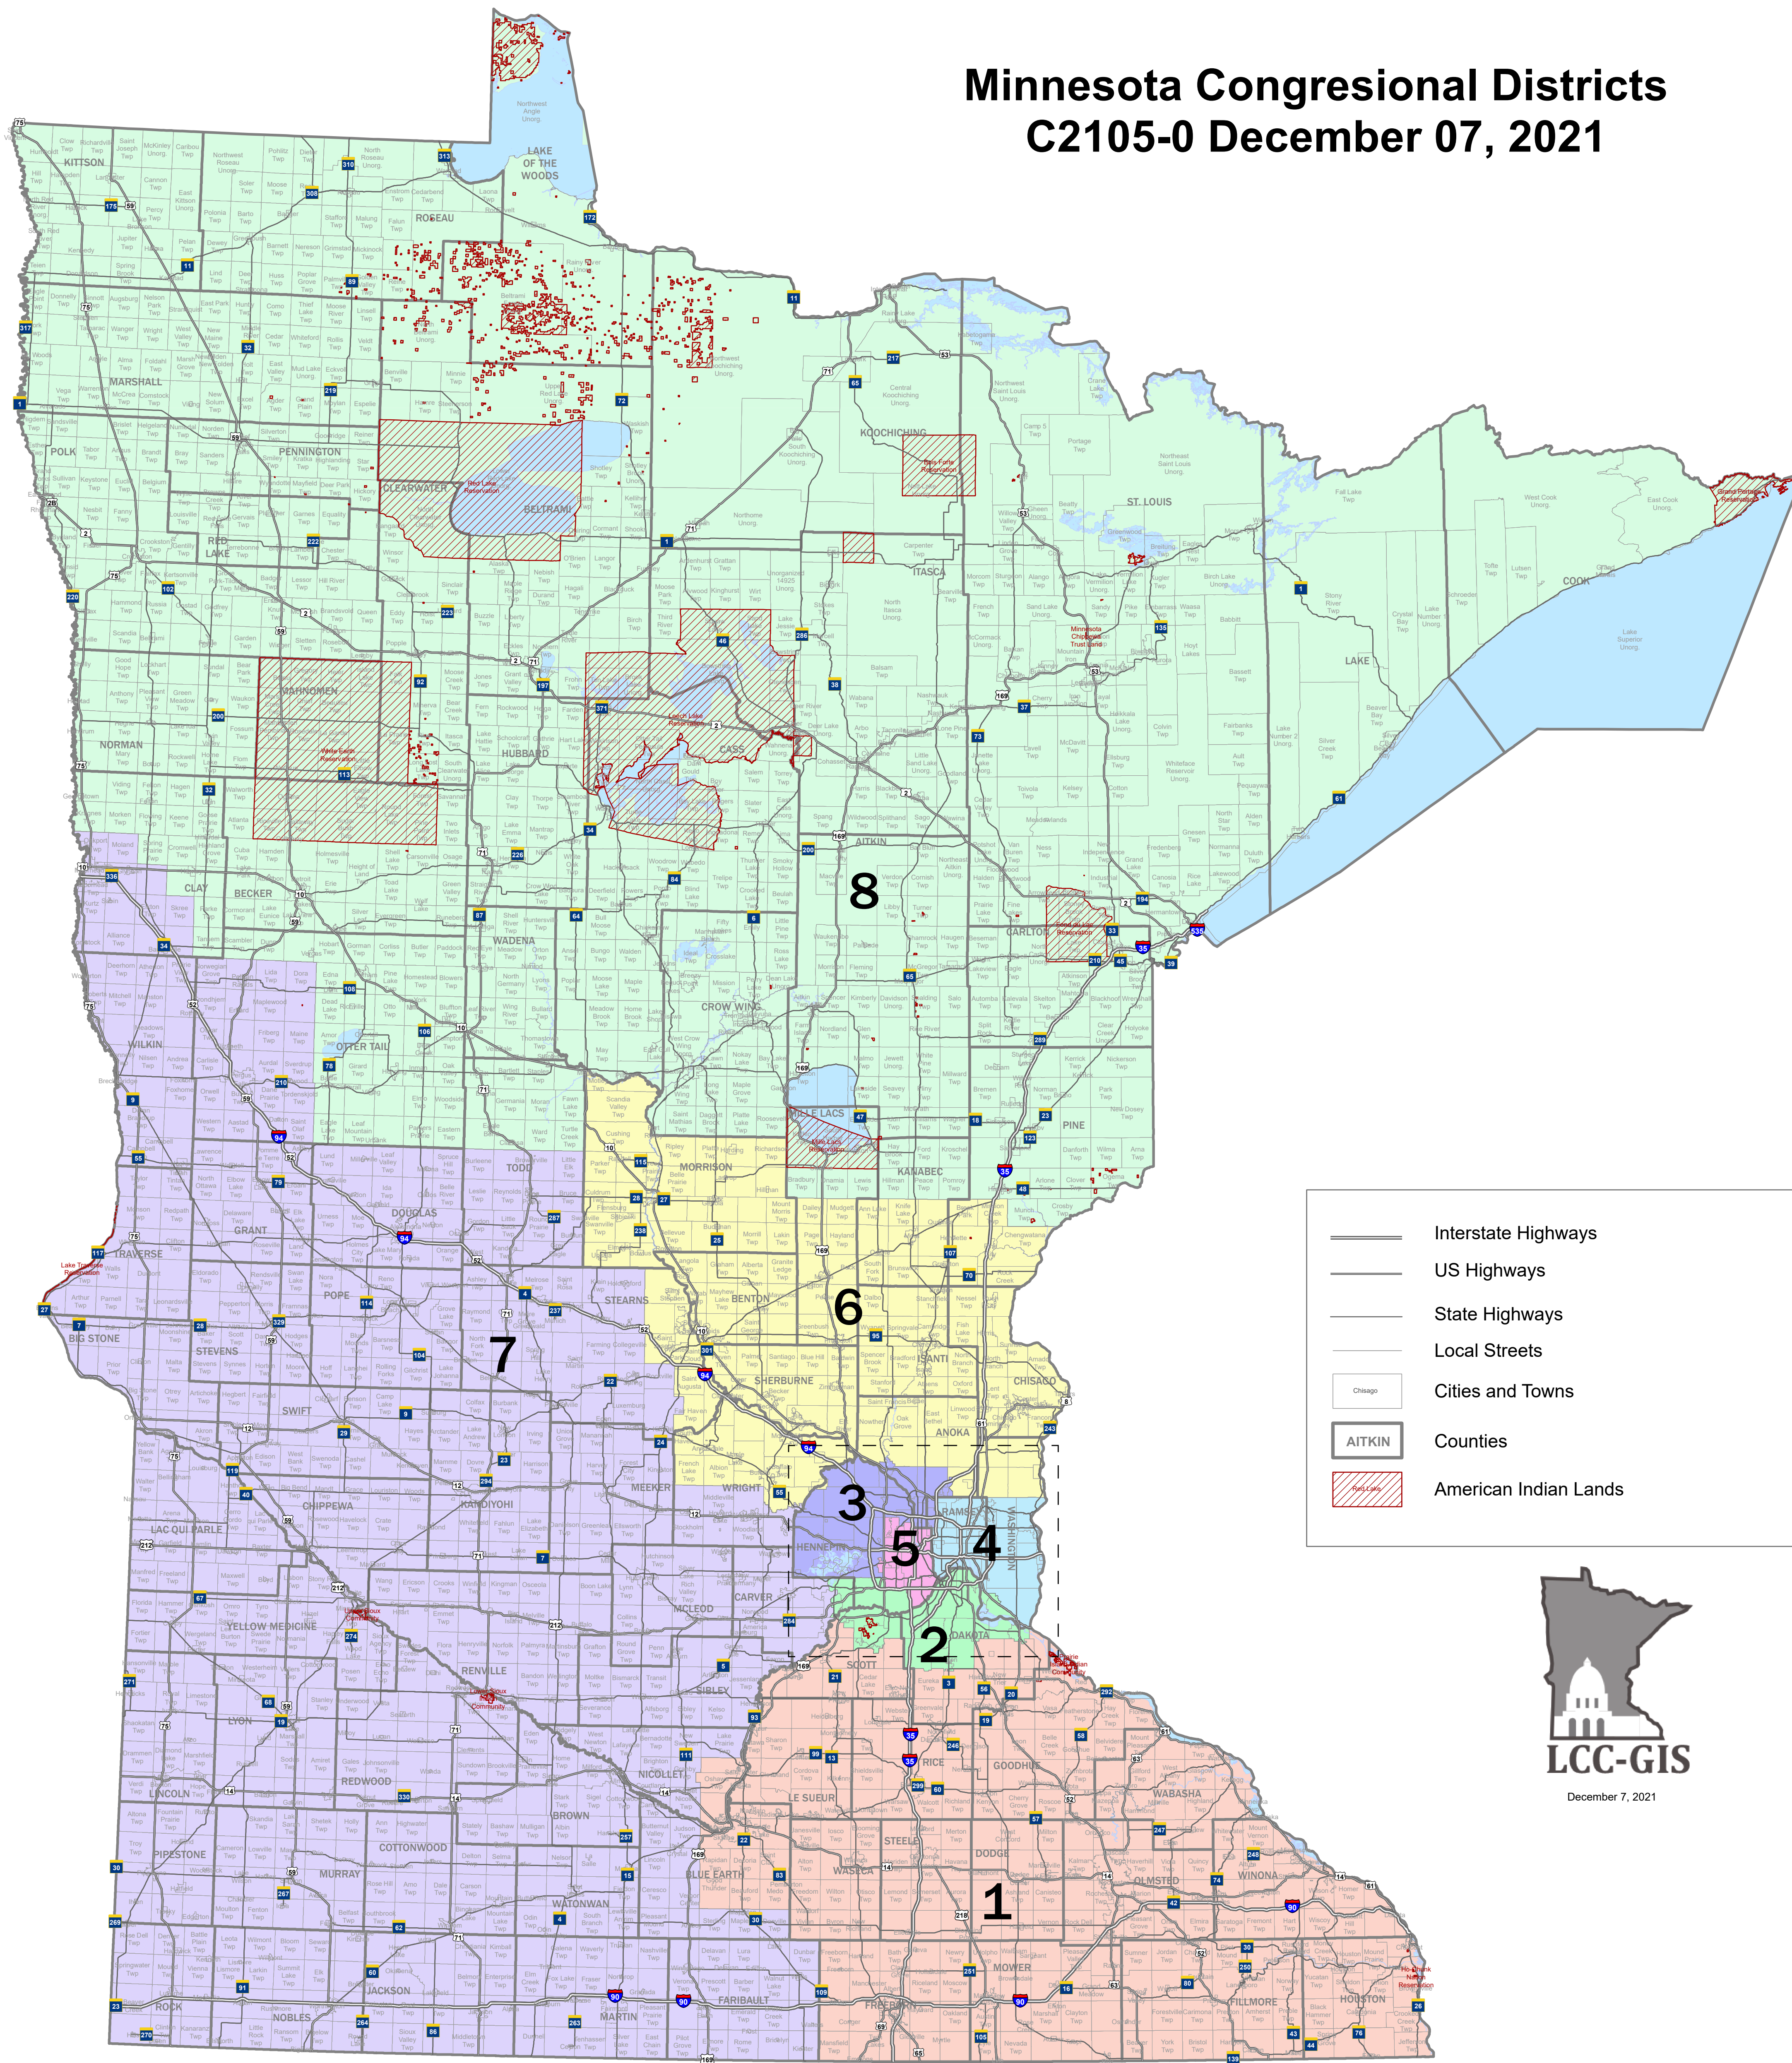

Minnesota Congressional Districts C2105-0 December 07, 2021

- Interstate Highways
- US Highways
- State Highways
- Local Streets
- Cities and Towns
- Counties
- American Indian Lands

Minneapolis and St. Paul

Metro Area

Duluth

Mankato

Rochester

St. Cloud

Moorhead