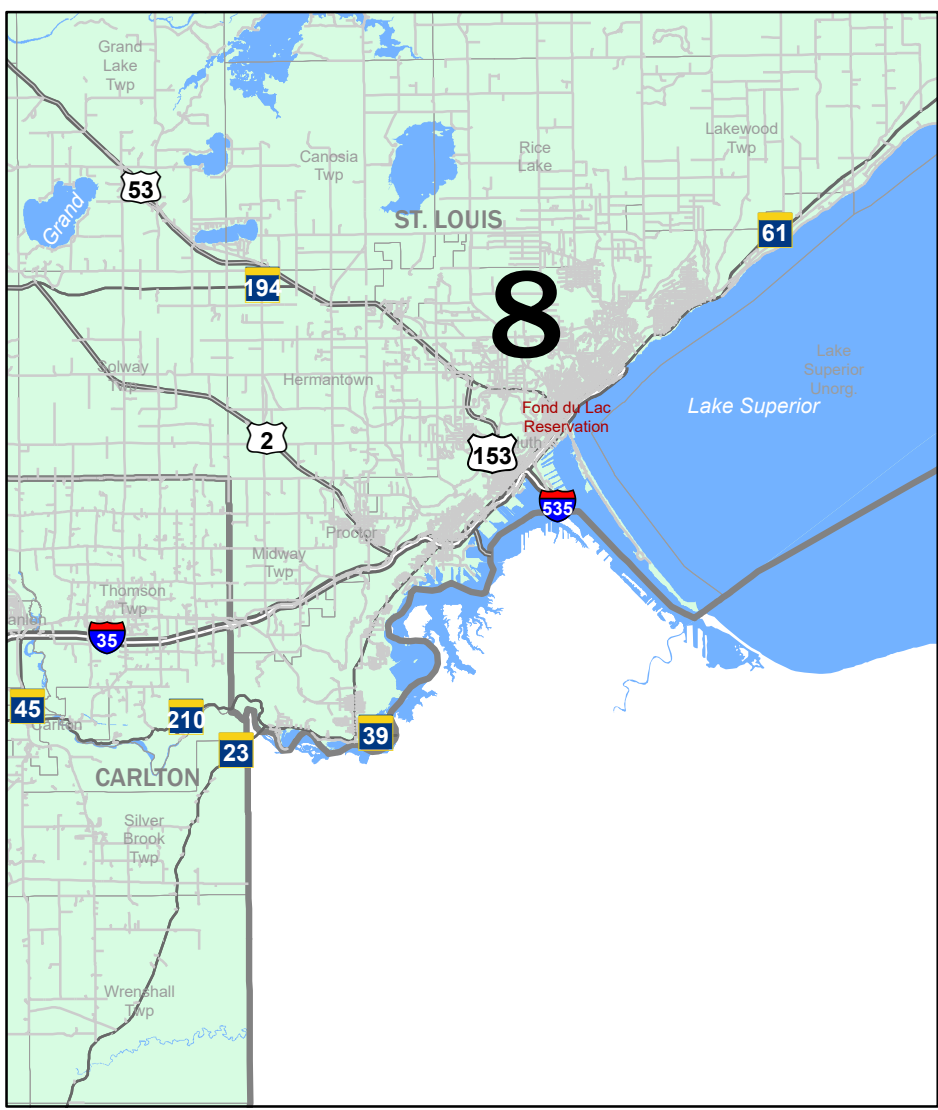

Minnesota Congressional Districts C2105-0 December 07, 2021

- Interstate Highways
- US Highways
- State Highways
- Local Streets
- Cities and Towns
- Counties
- American Indian Lands

Minneapolis and St. Paul

Metro Area

Duluth

Mankato

Rochester

St. Cloud

Moorhead