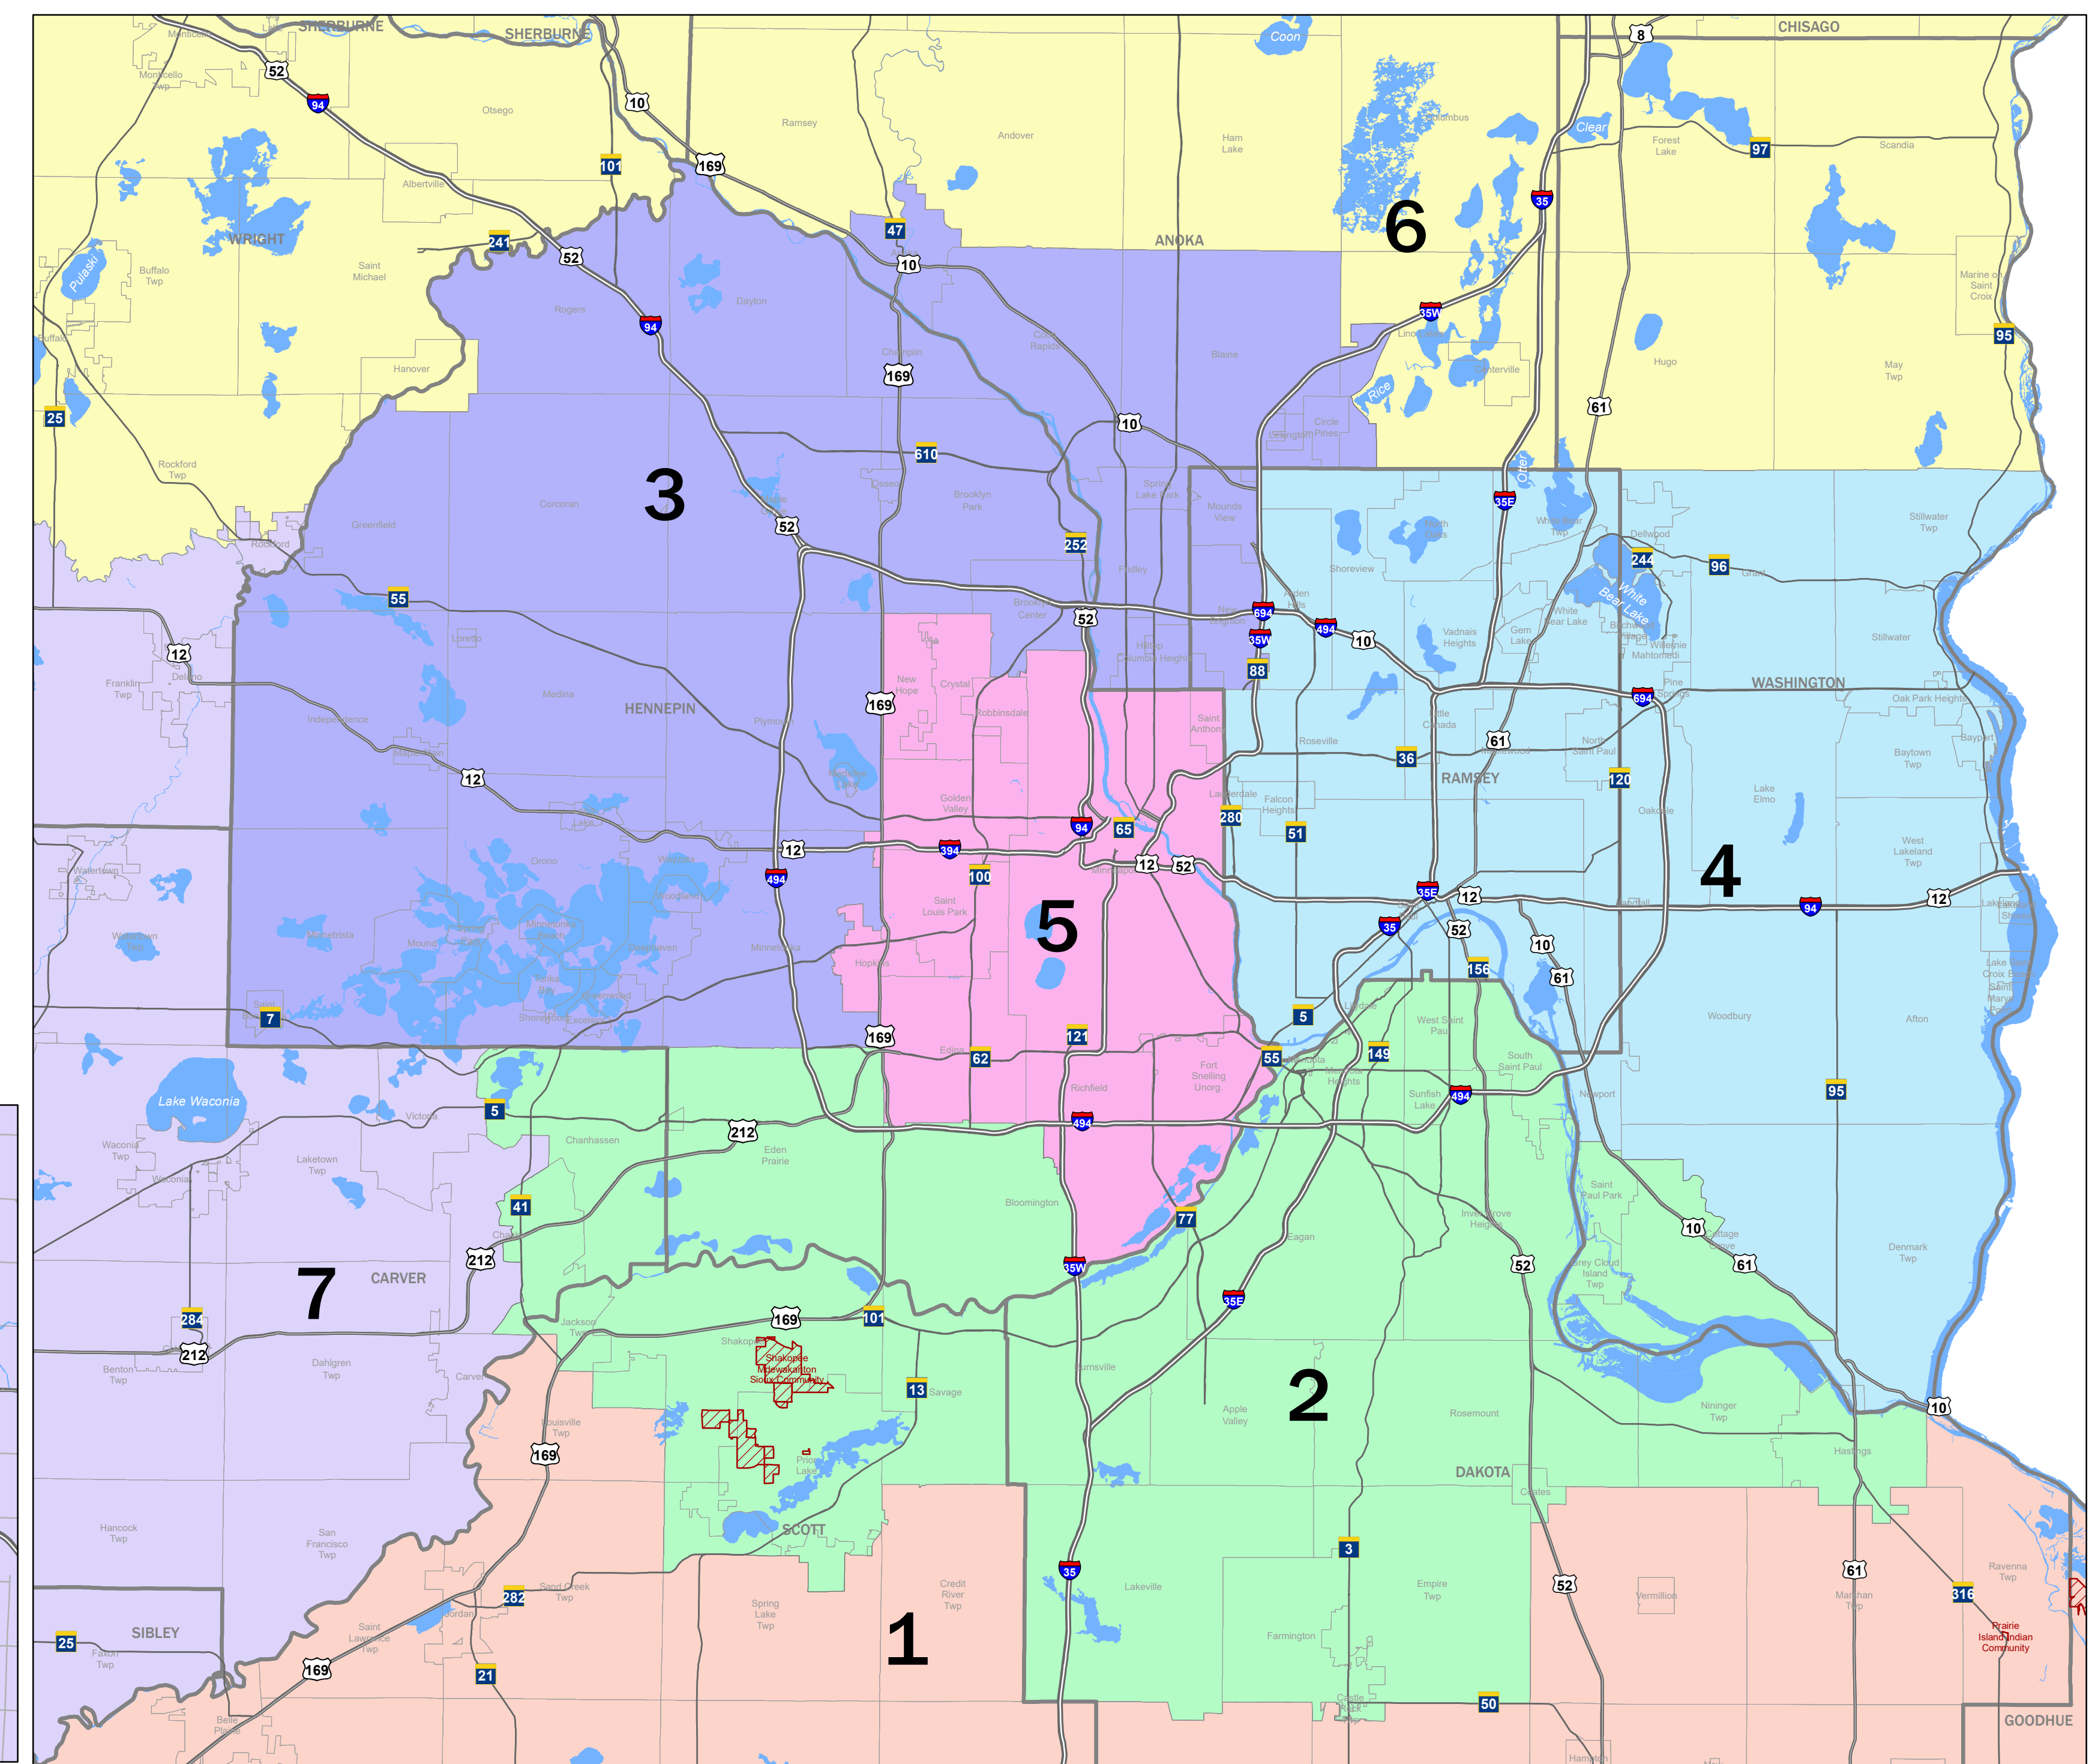

Minnesota Congressional Districts C2105-0 December 07, 2021

- Interstate Highways
- US Highways
- State Highways
- Local Streets
- Cities and Towns
- Counties
- American Indian Lands

Minneapolis and St. Paul

Metro Area

Duluth

Mankato

Rochester

St. Cloud

Moorhead