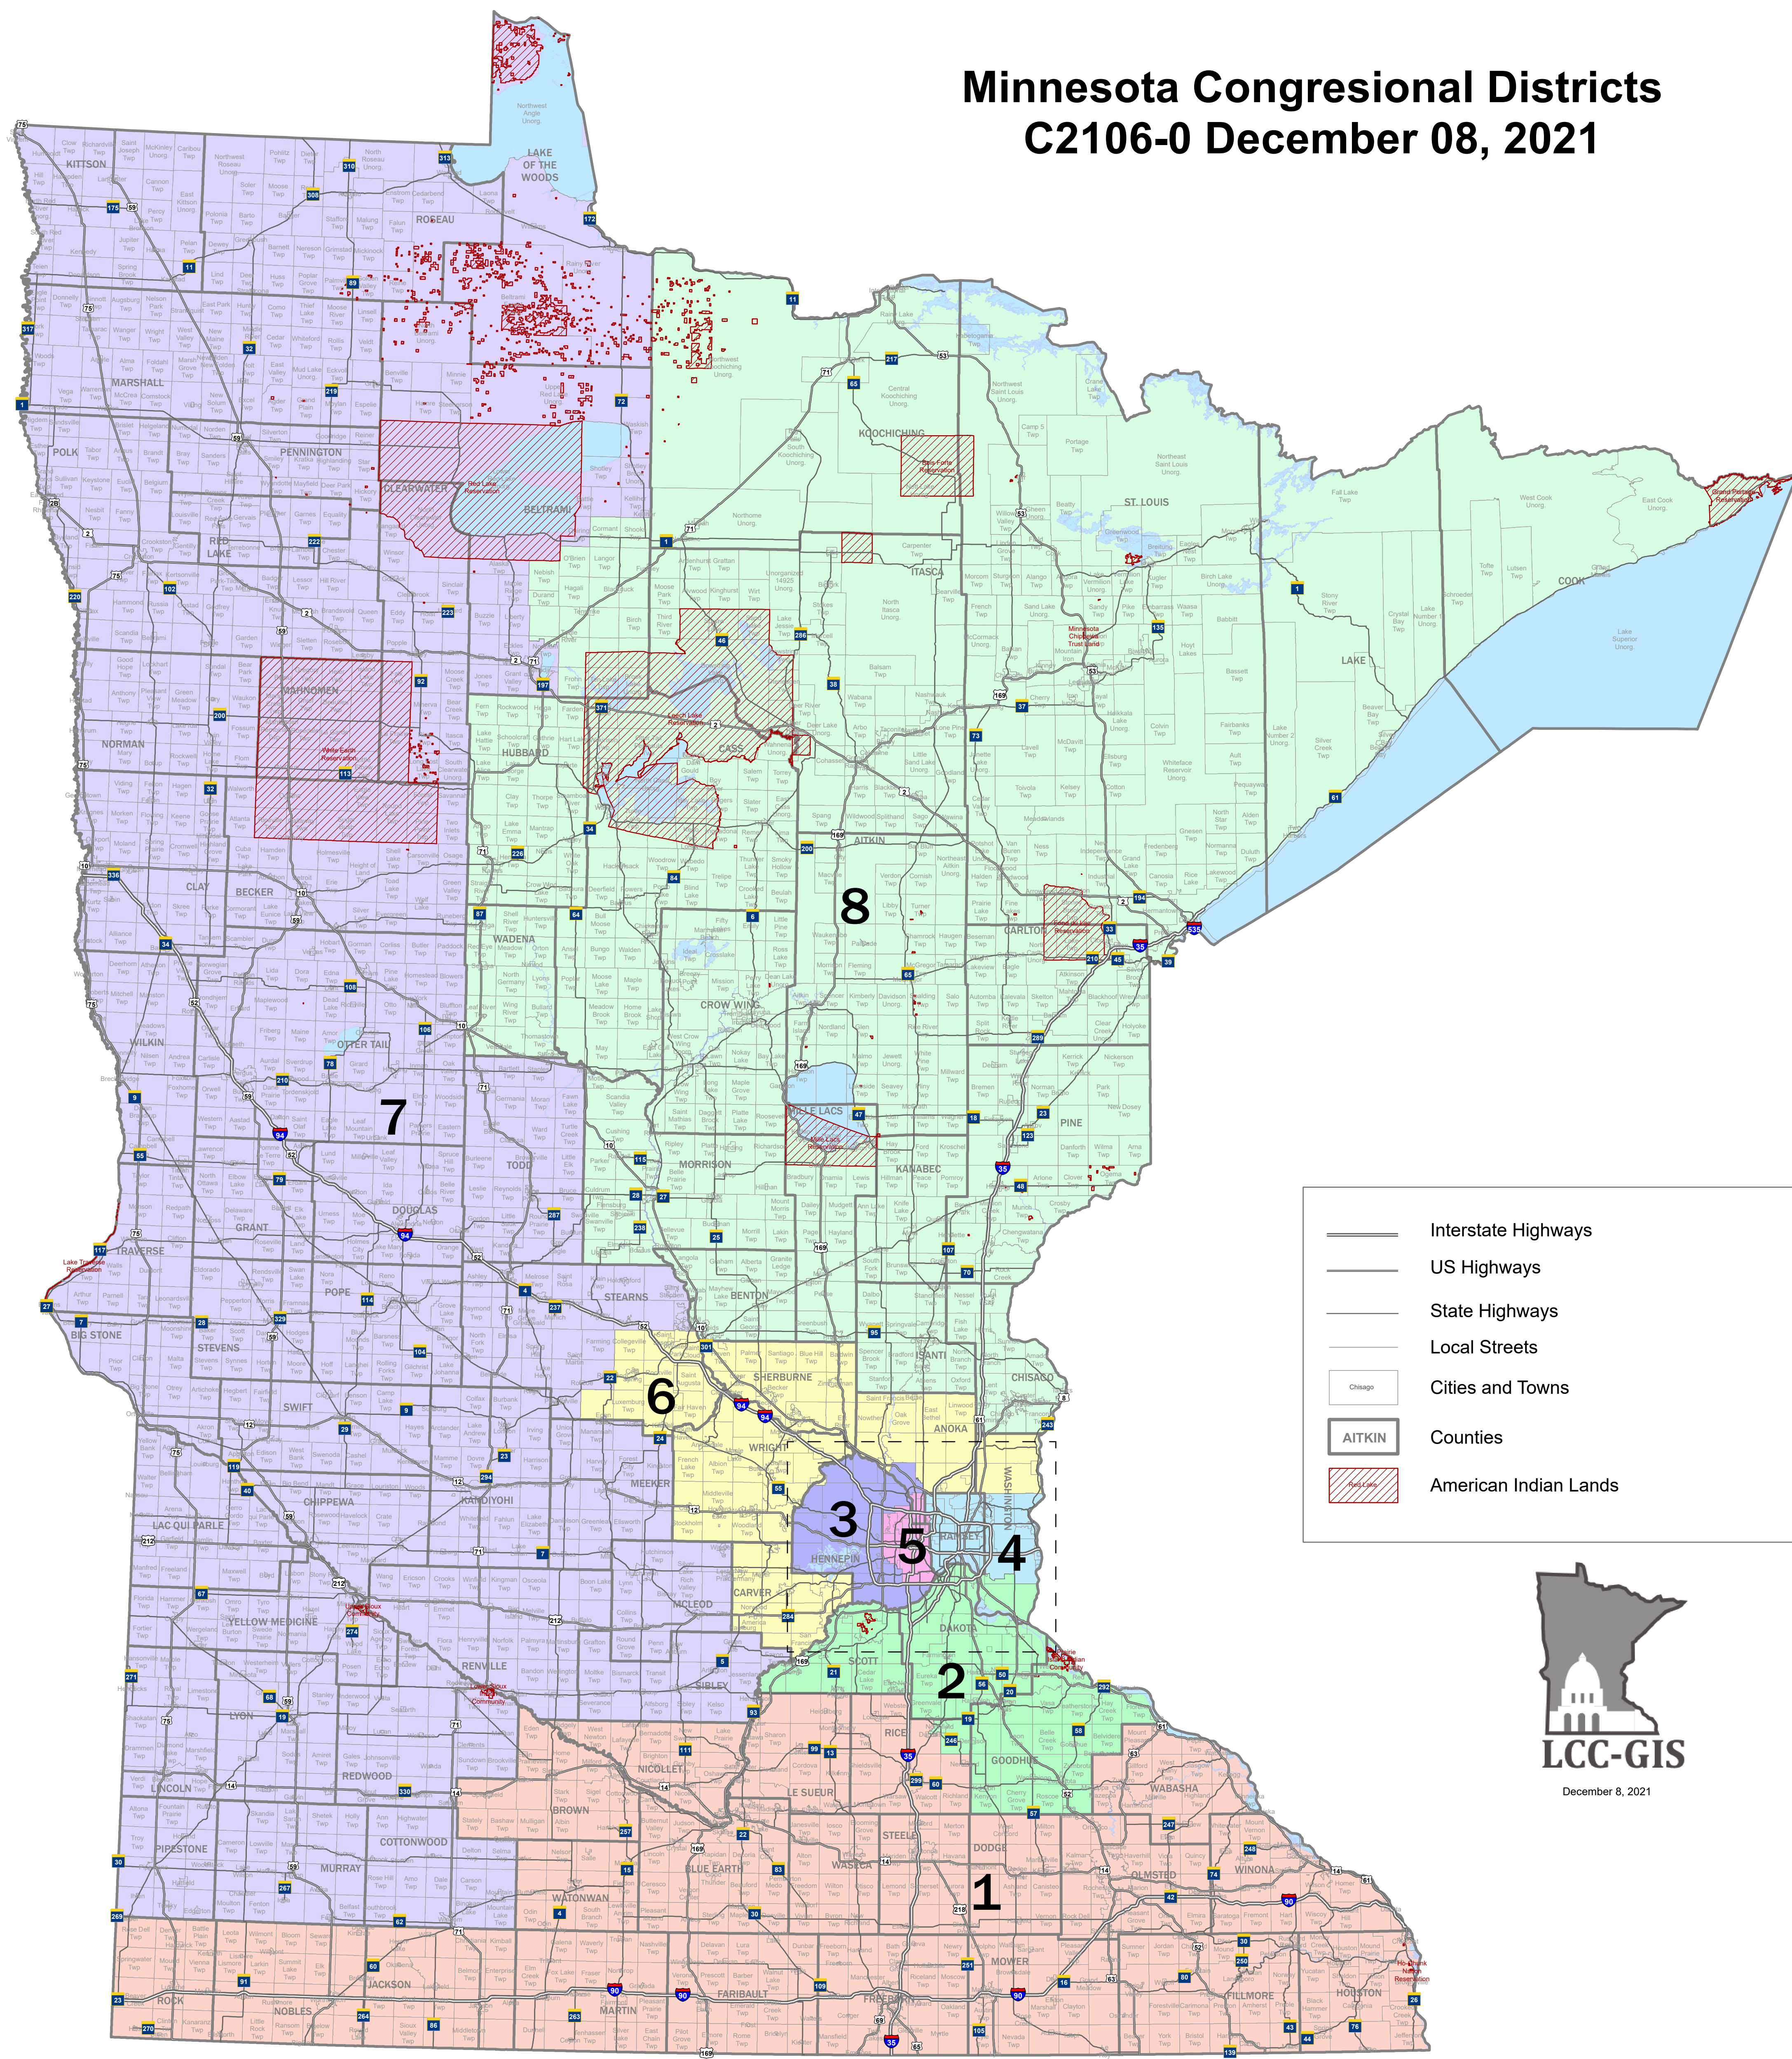

Minnesota Congressional Districts C2106-0 December 08, 2021

Minneapolis and St. Paul

Metro Area