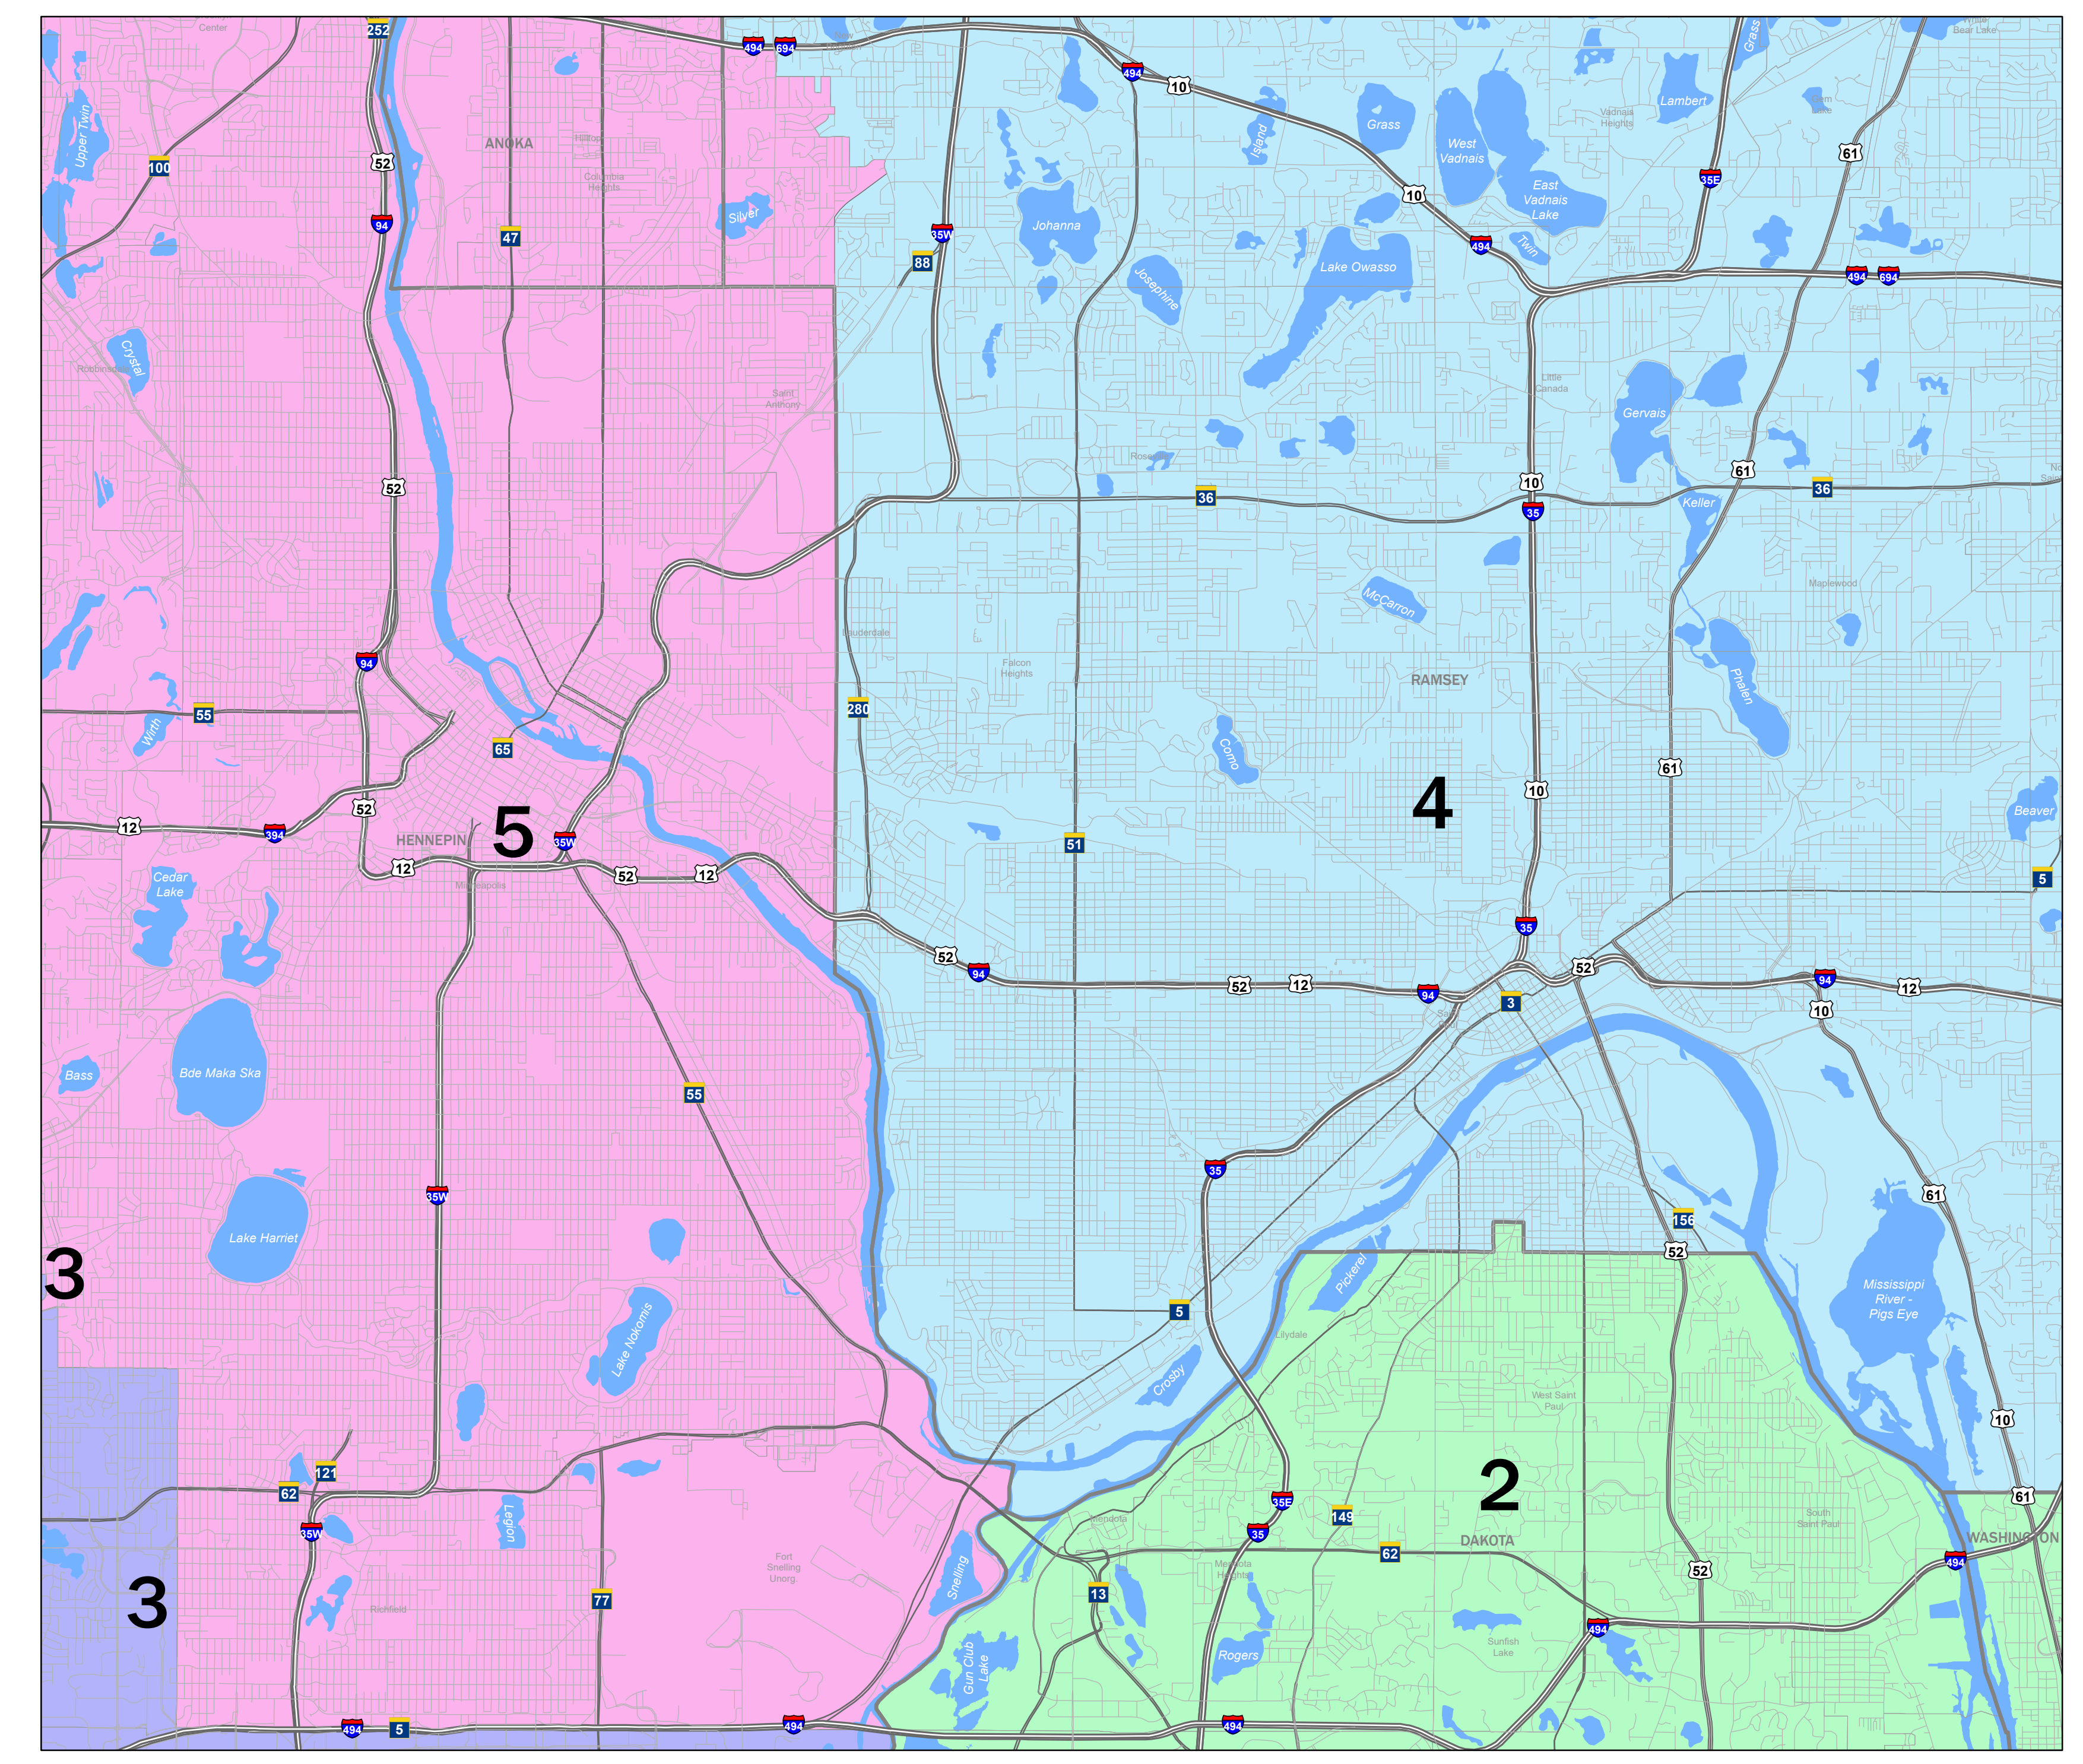

Minnesota Congressional Districts C2106-0 December 08, 2021

Minneapolis and St. Paul

Metro Area