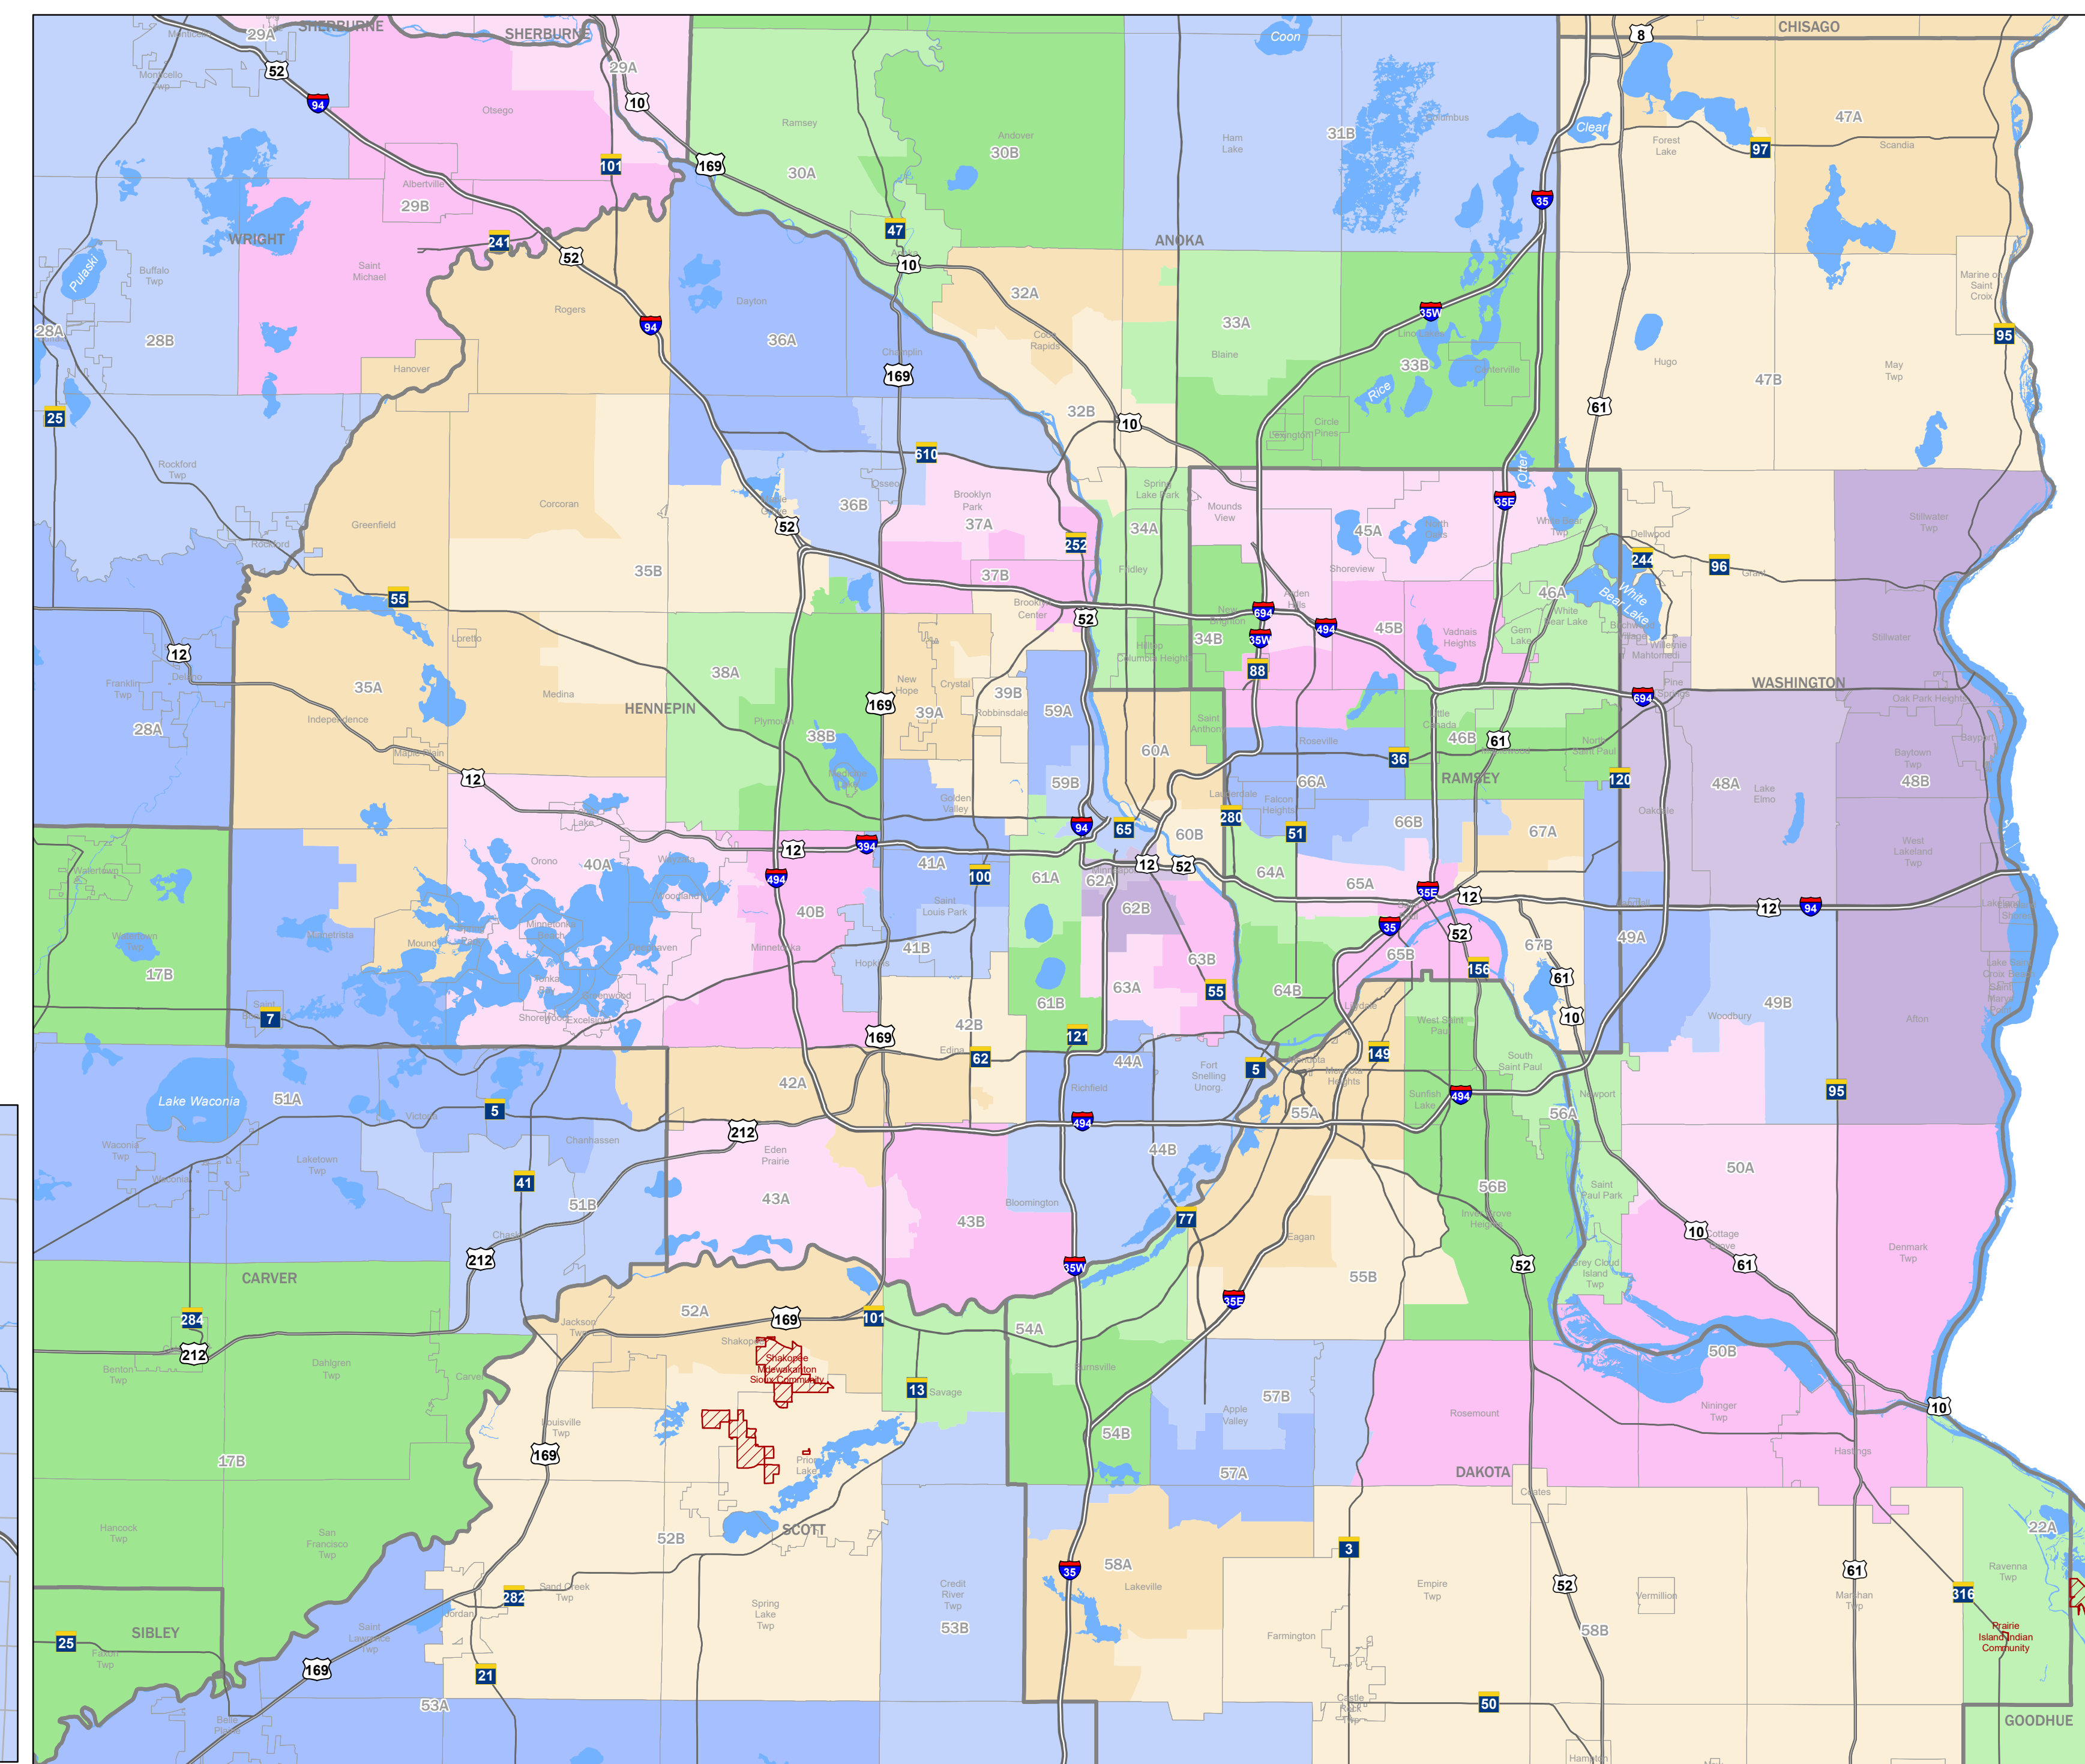

# Minnesota Legislative Districts L2103-0 December 07, 2021

December 7, 2021

Minneapolis and St. Paul

Metro Area

Duluth

Mankato

Rochester

St. Cloud

Moorhead