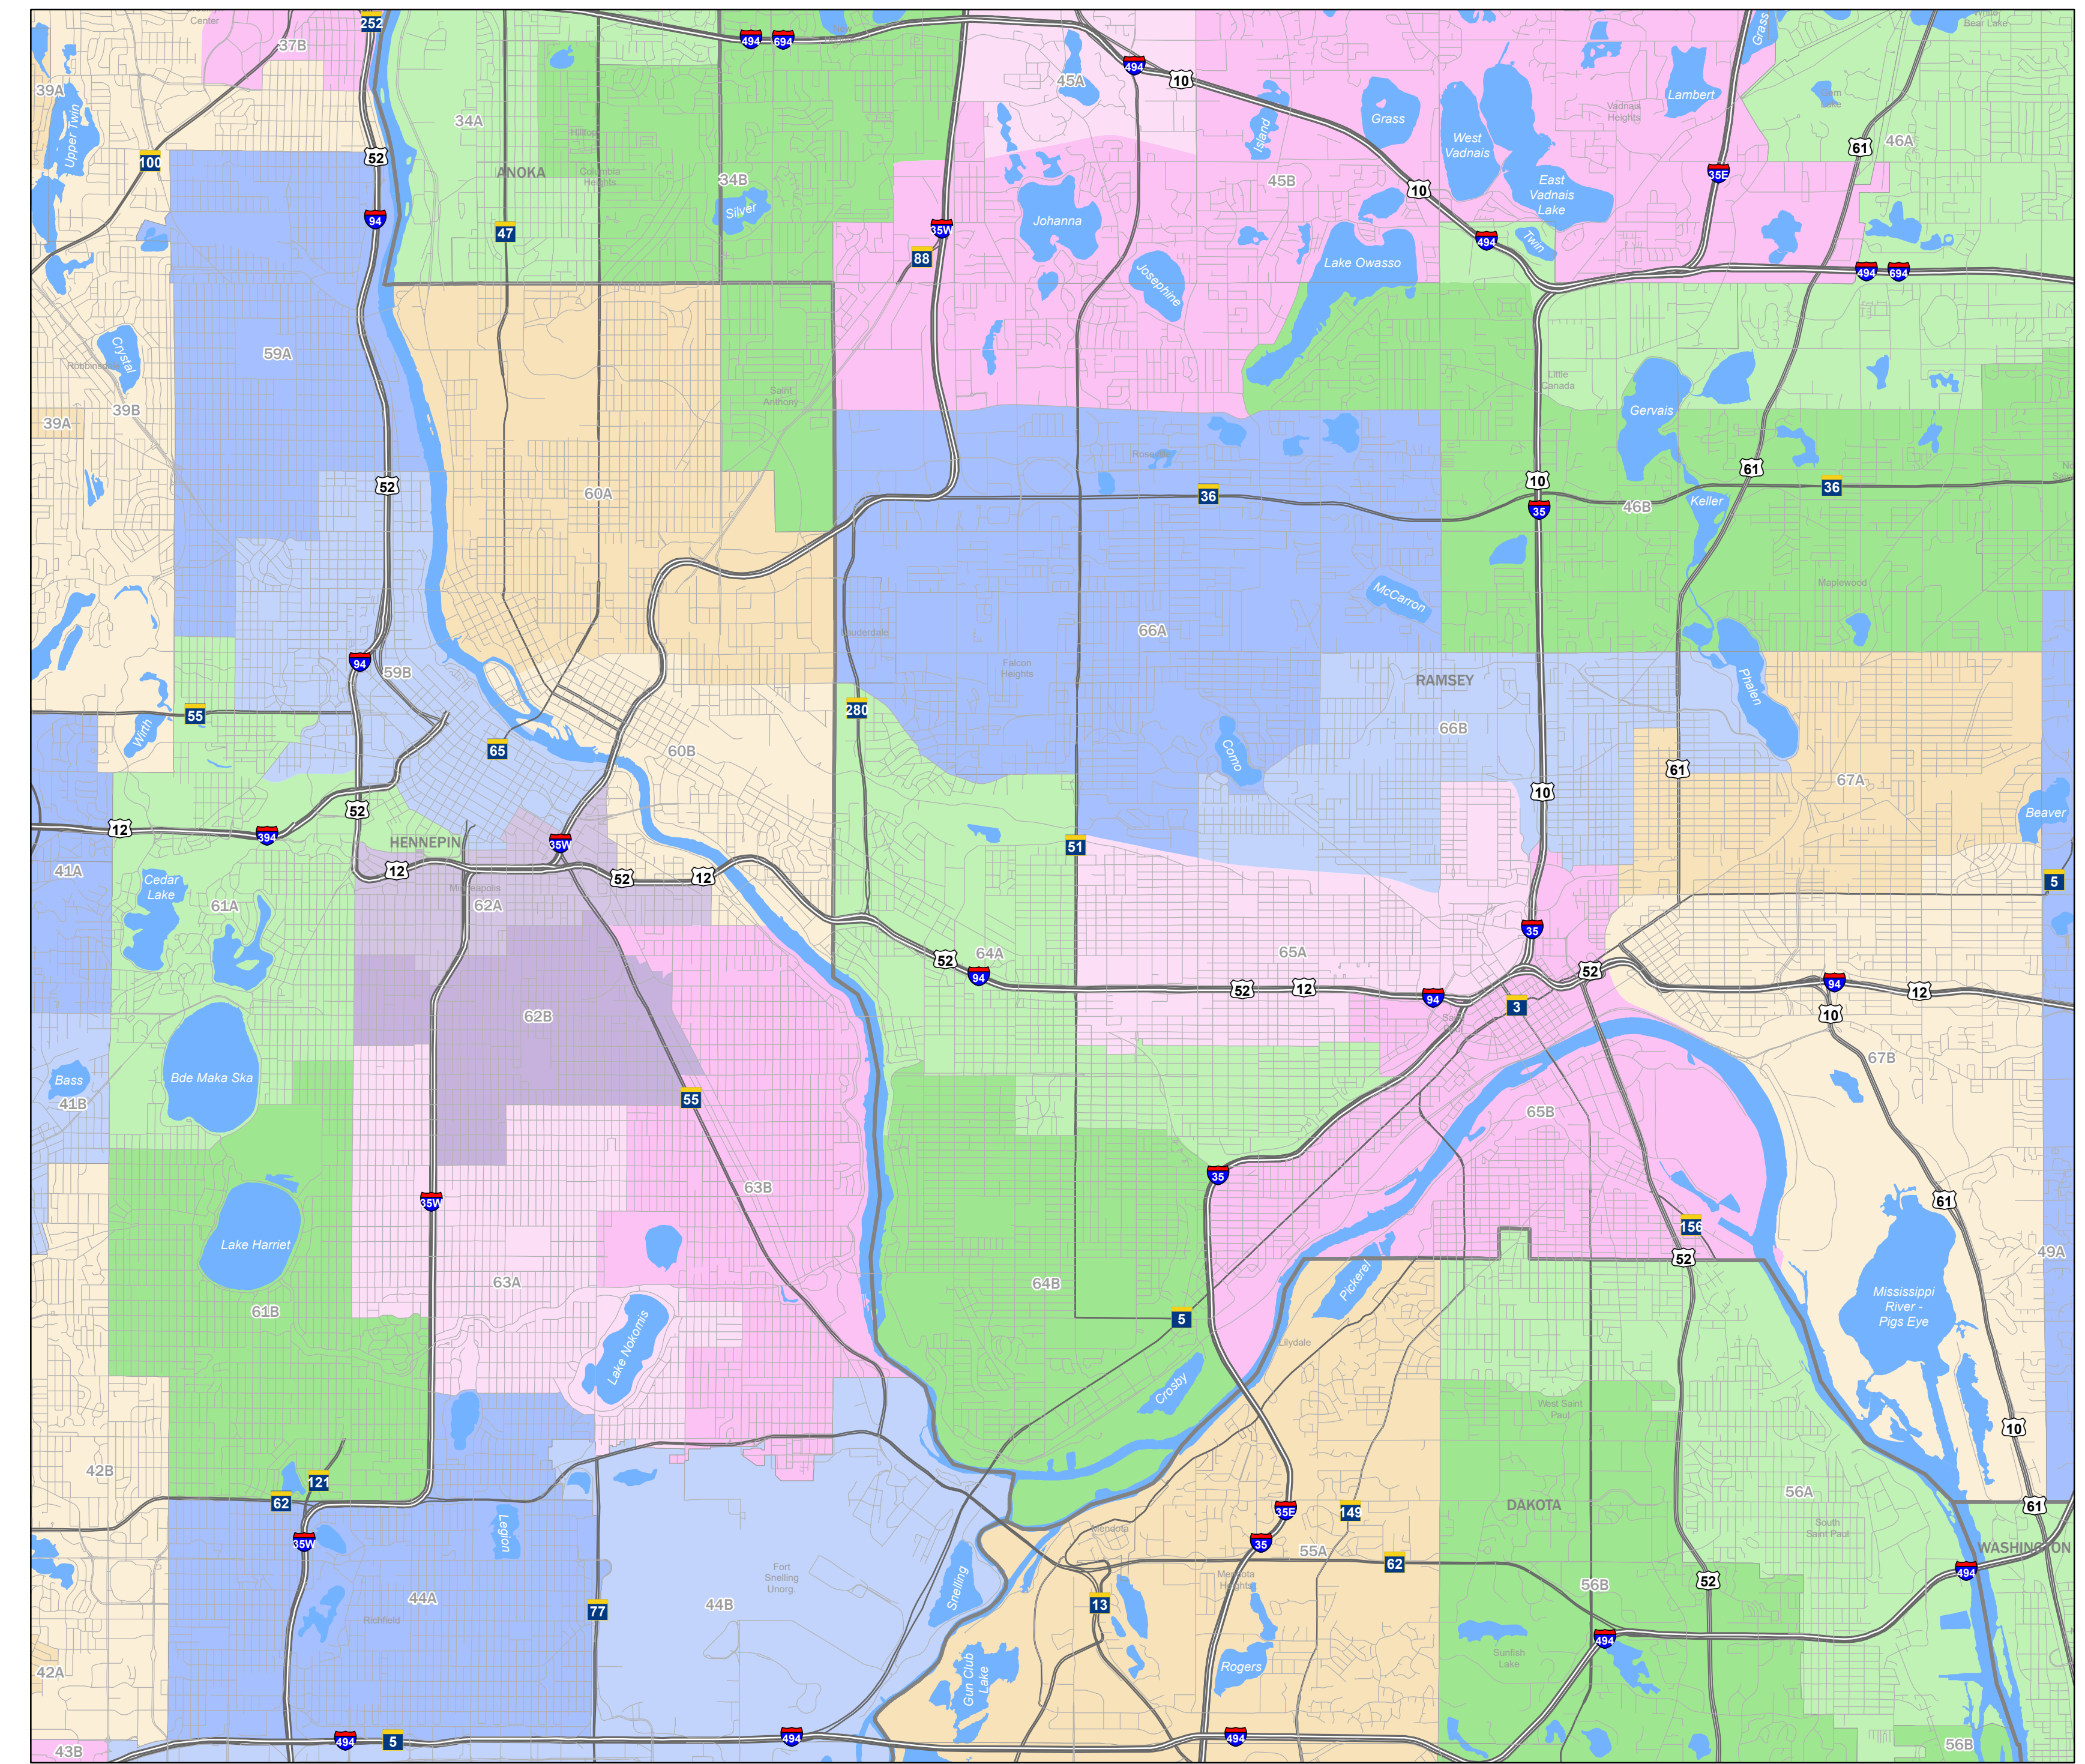

# Minnesota Legislative Districts L2103-0 December 07, 2021

December 7, 2021

Minneapolis and St. Paul

Metro Area

Duluth

Mankato

Rochester

St. Cloud

Moorhead