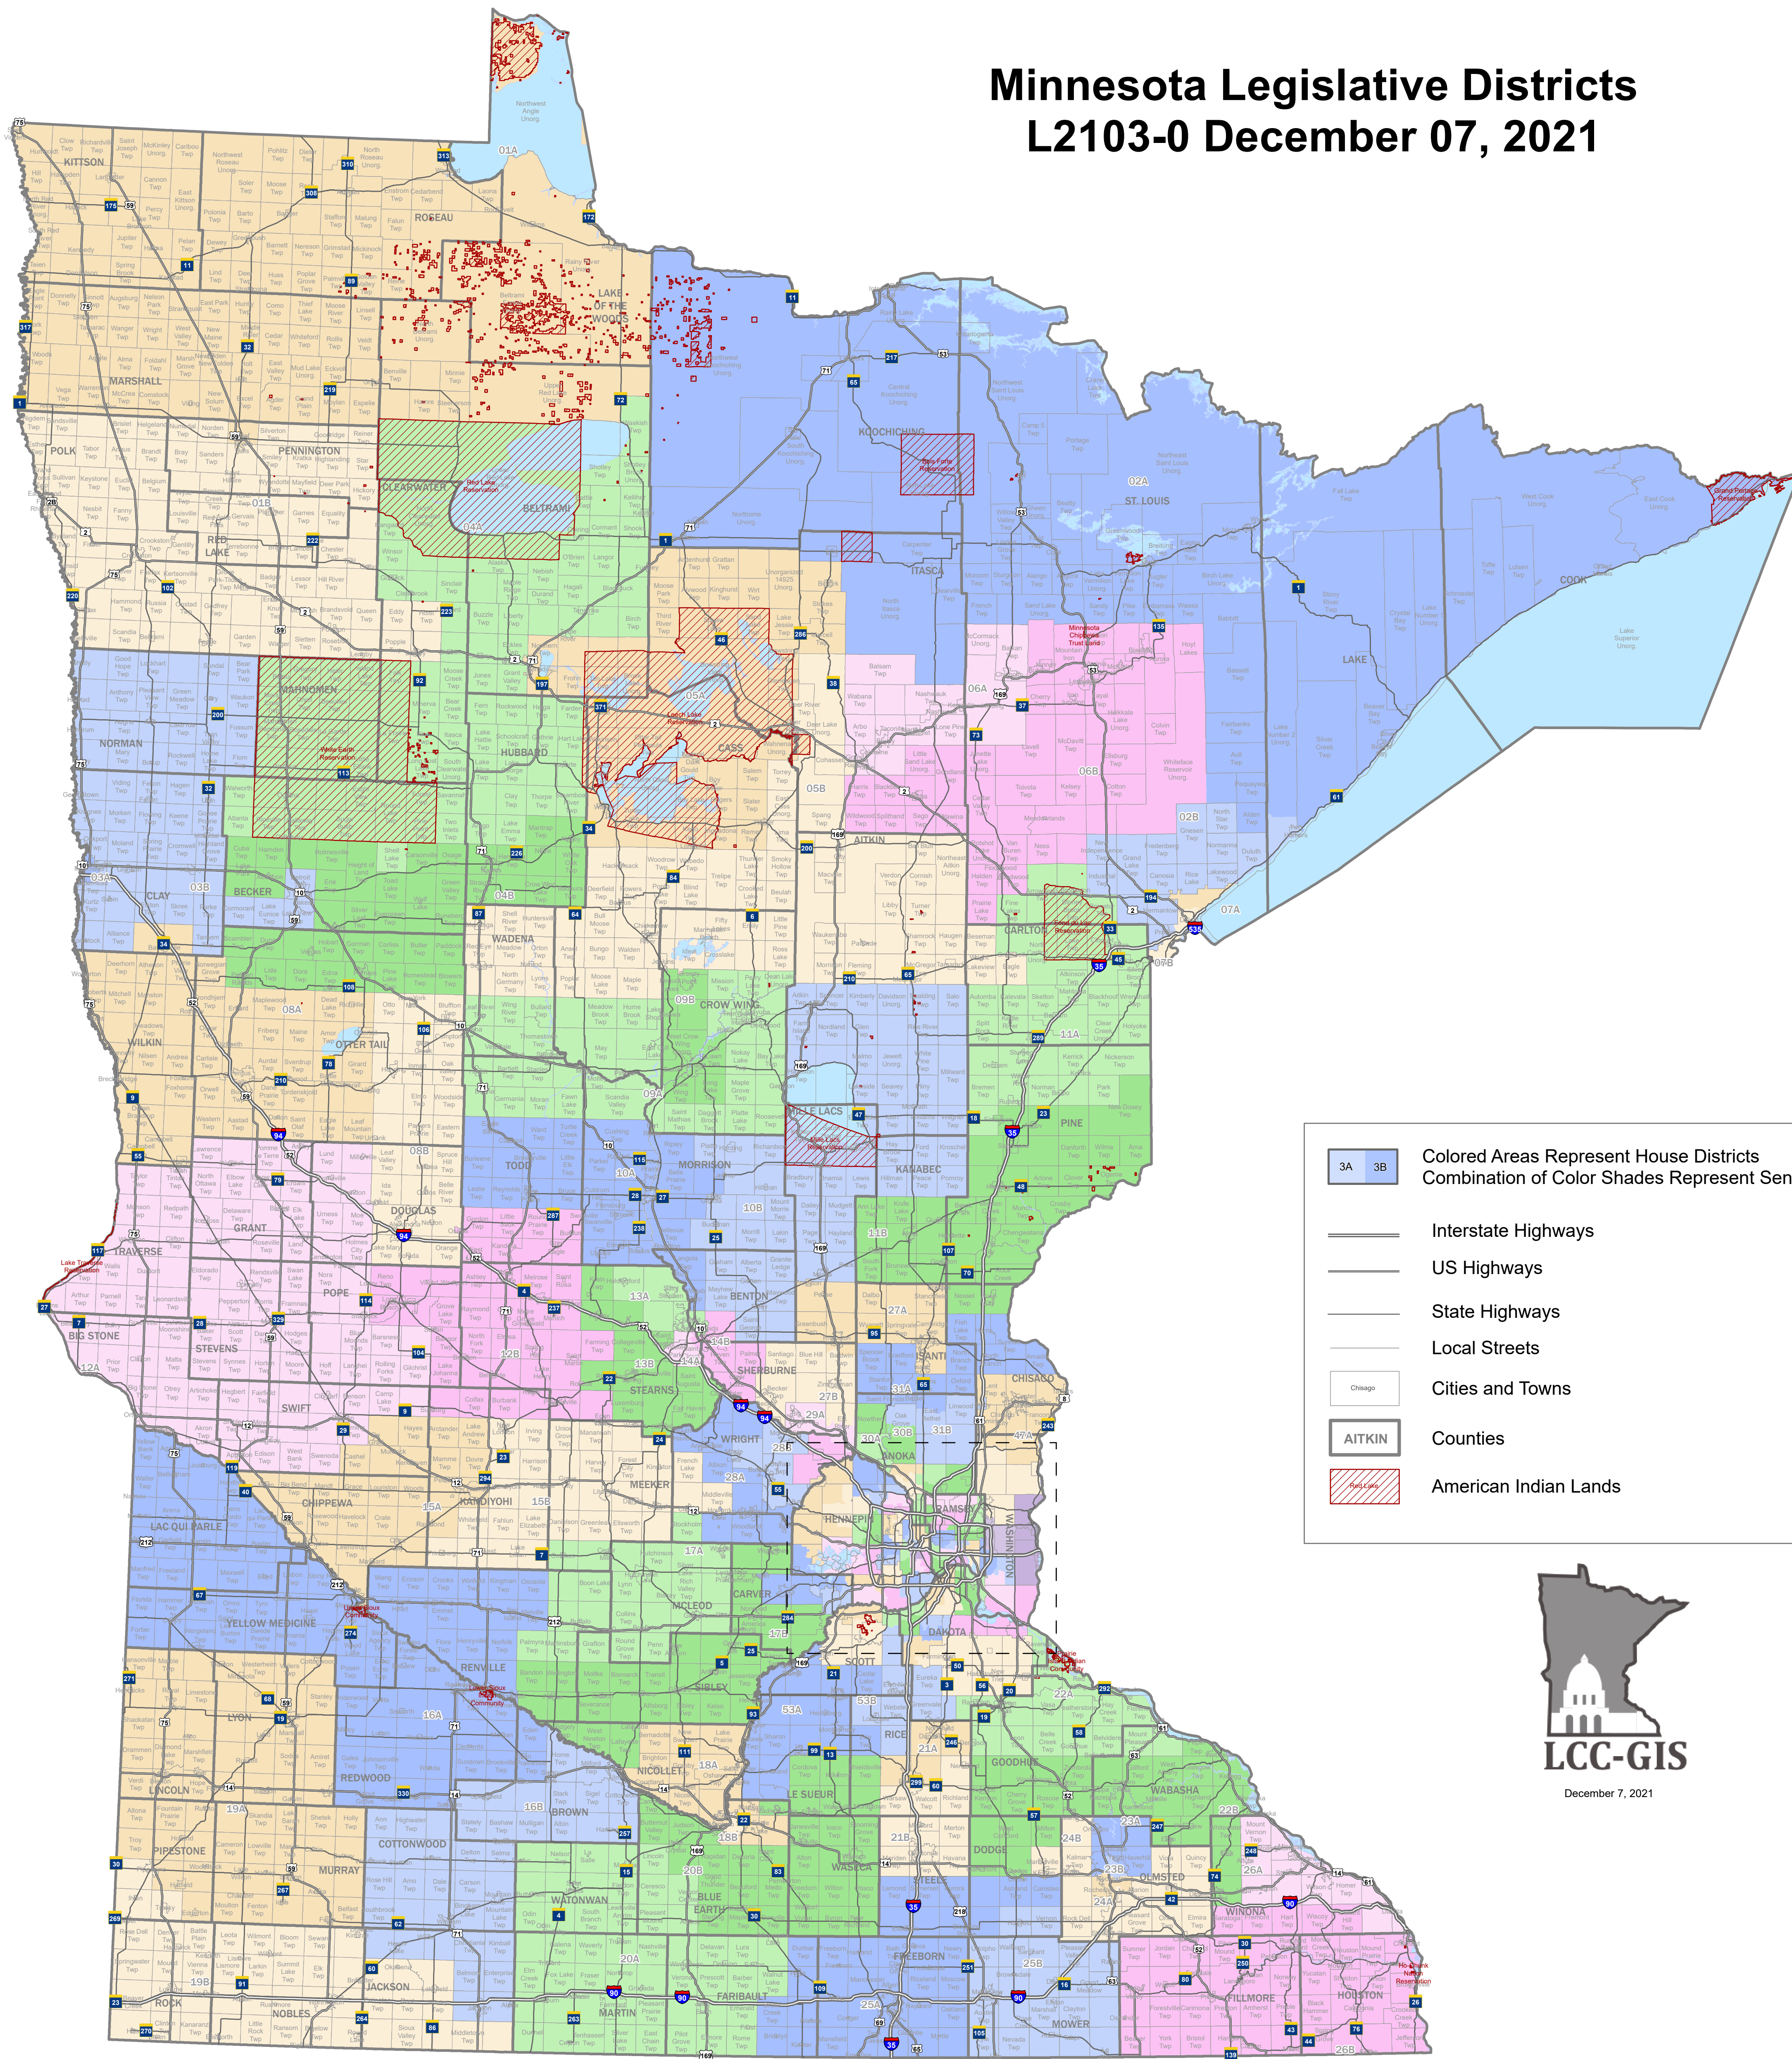

# Minnesota Legislative Districts L2103-0 December 07, 2021

December 7, 2021

Minneapolis and St. Paul

Metro Area

Duluth

Mankato

Rochester

St. Cloud

Moorhead