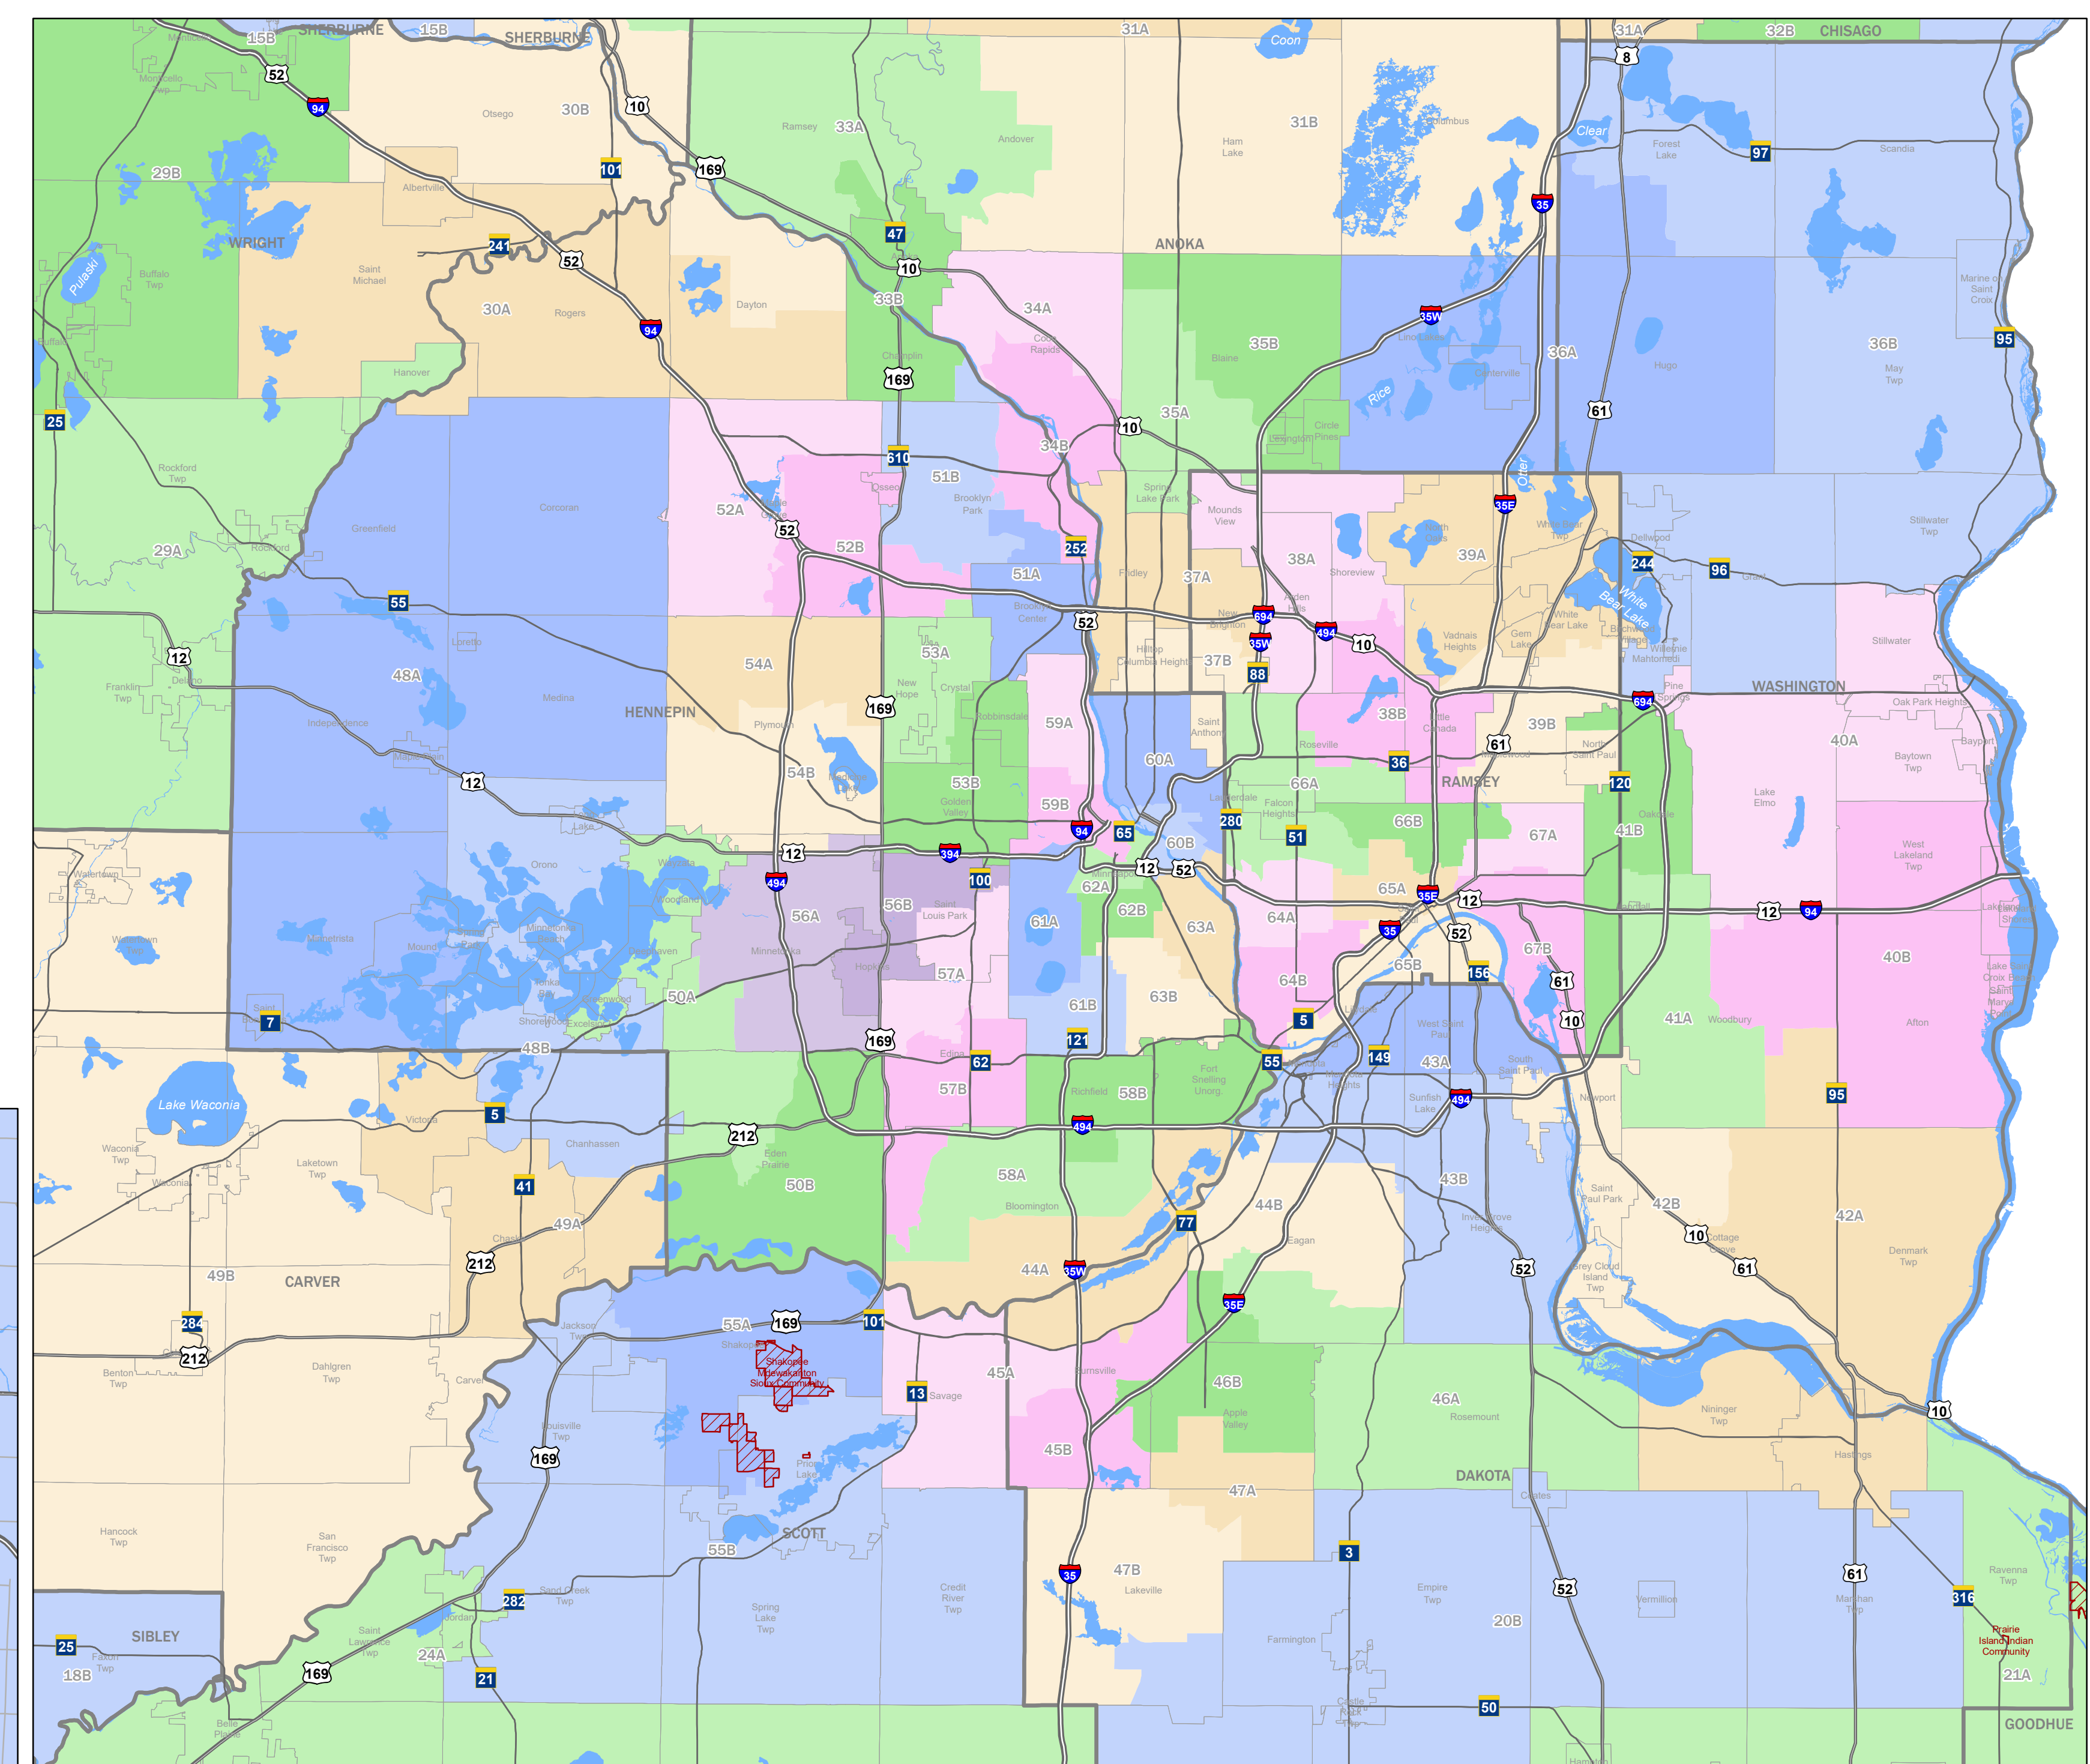

# Minnesota Legislative Districts L2104-0 December 07, 2021

Minneapolis and St. Paul

Metro Area

Duluth

Mankato

Rochester

St. Cloud

Moorhead