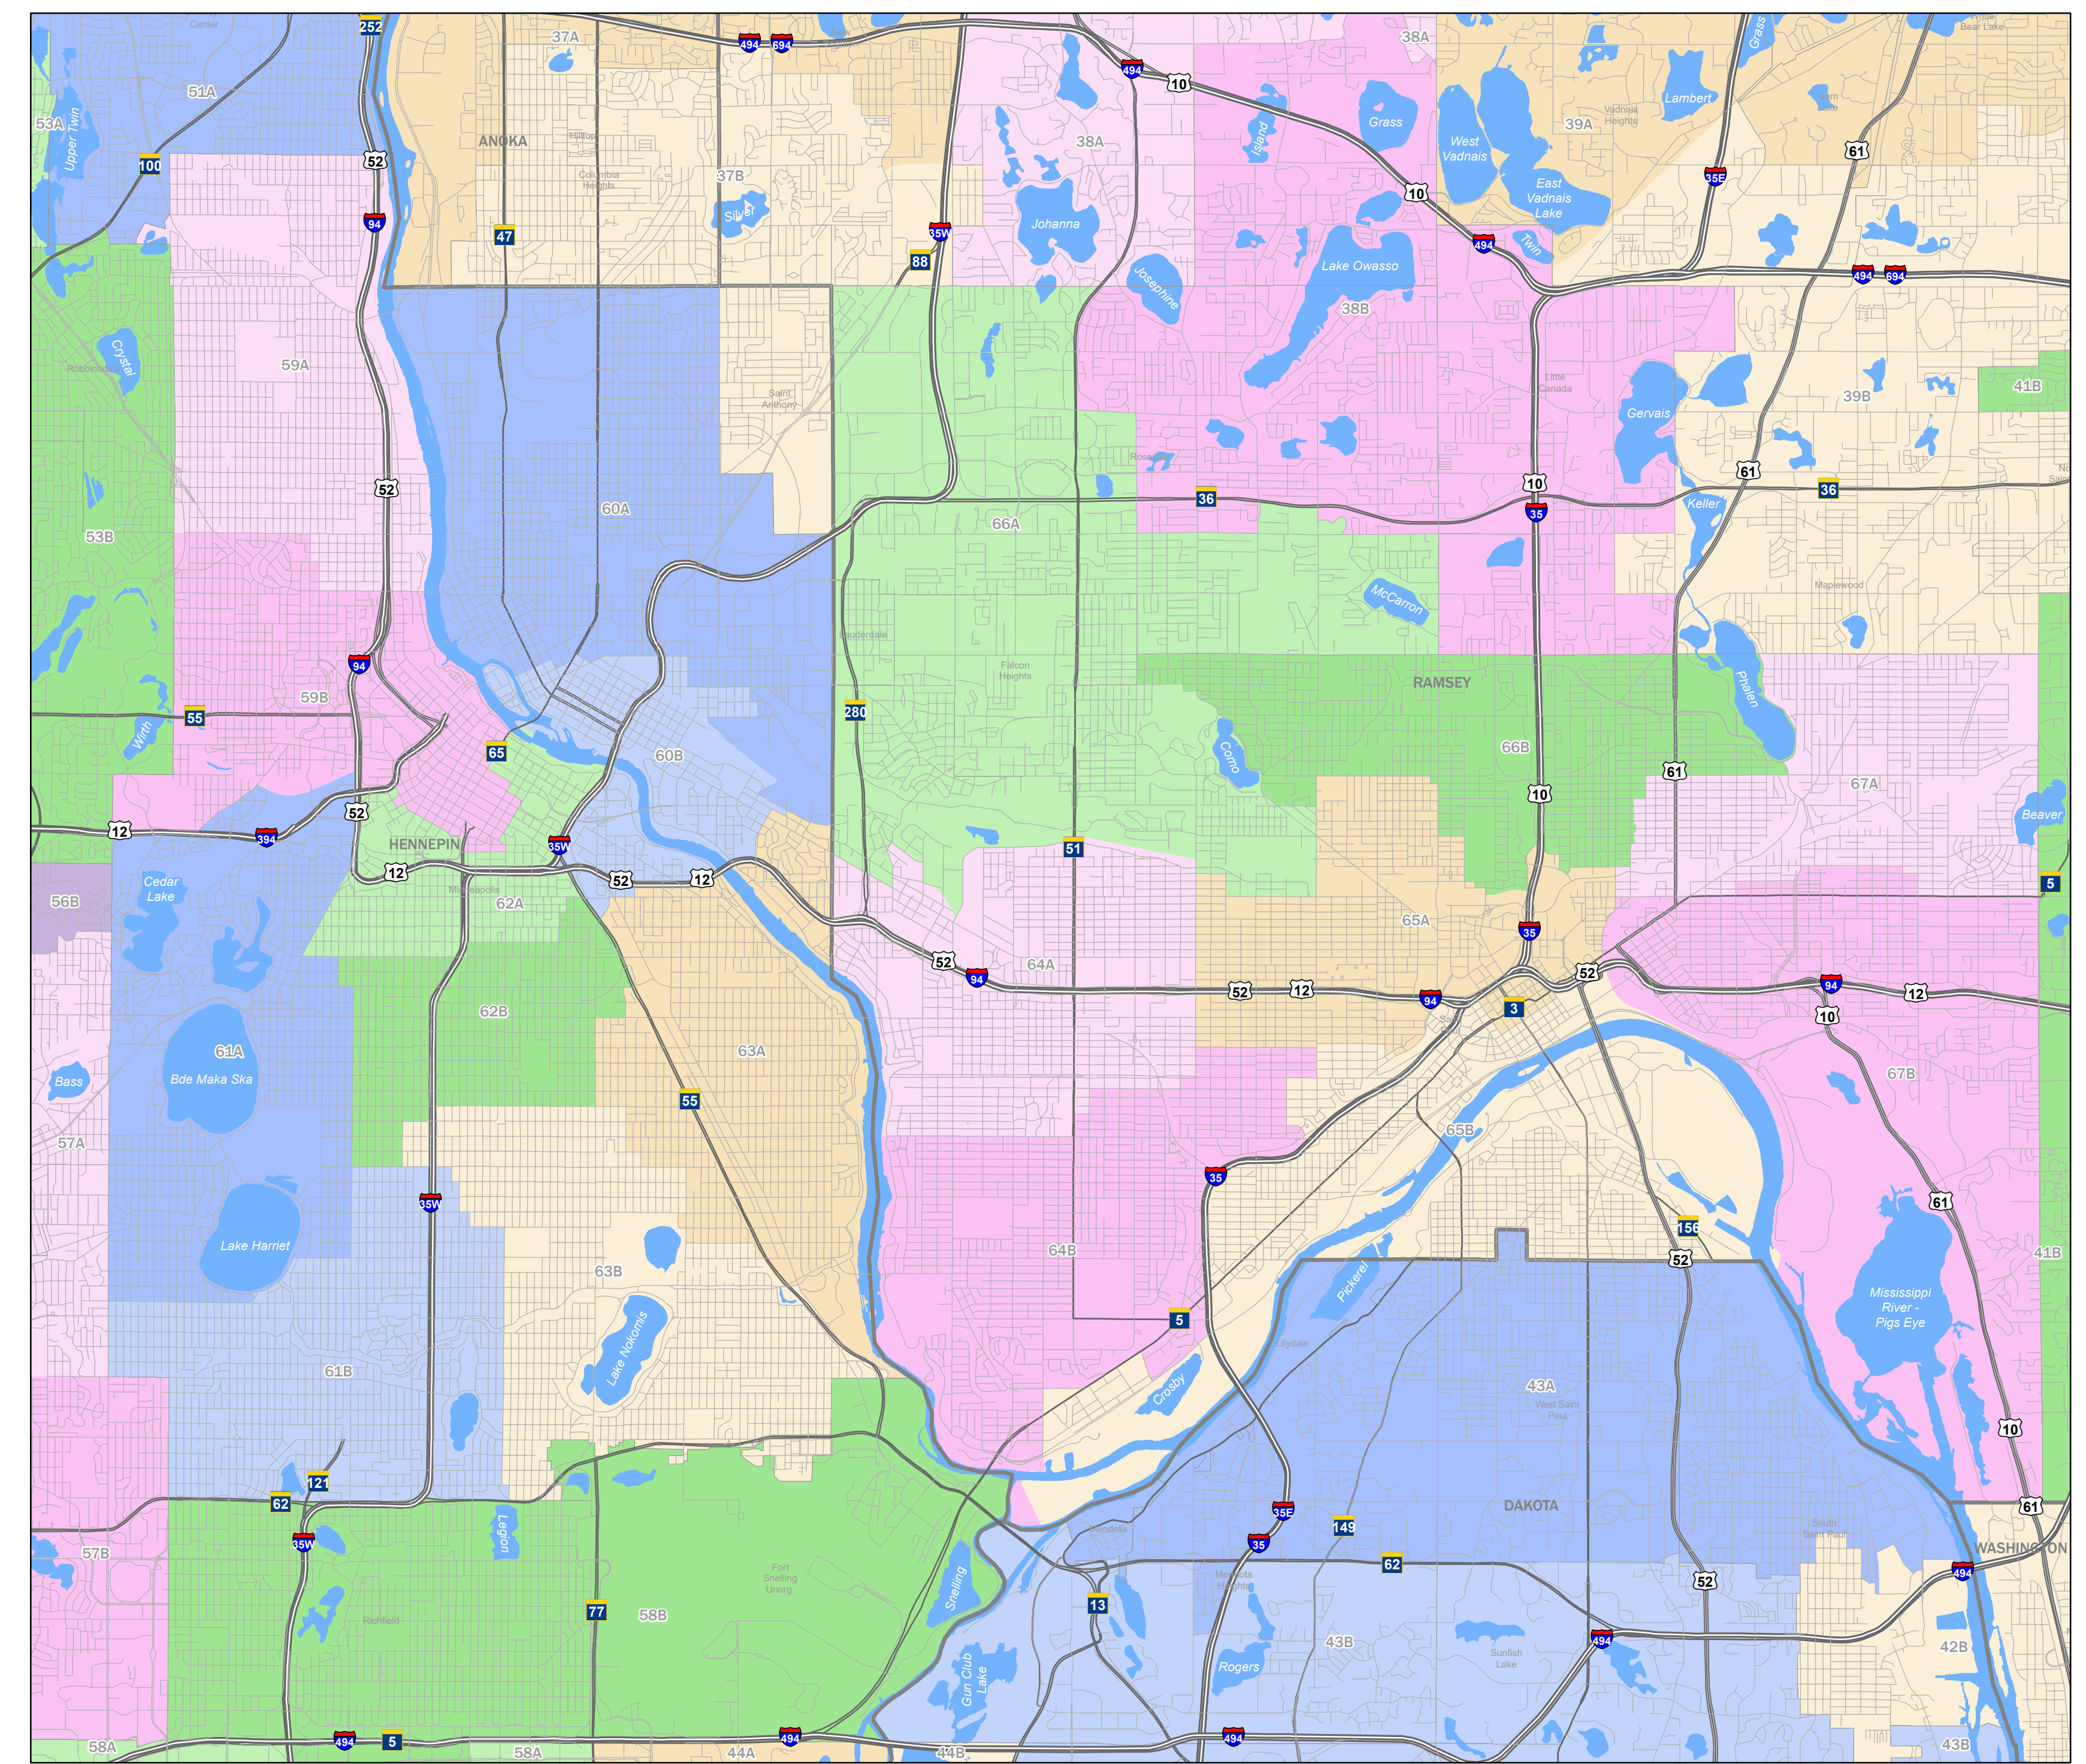

# Minnesota Legislative Districts L2104-0 December 07, 2021

Minneapolis and St. Paul

Metro Area

Duluth

Mankato

Rochester

St. Cloud

Moorhead