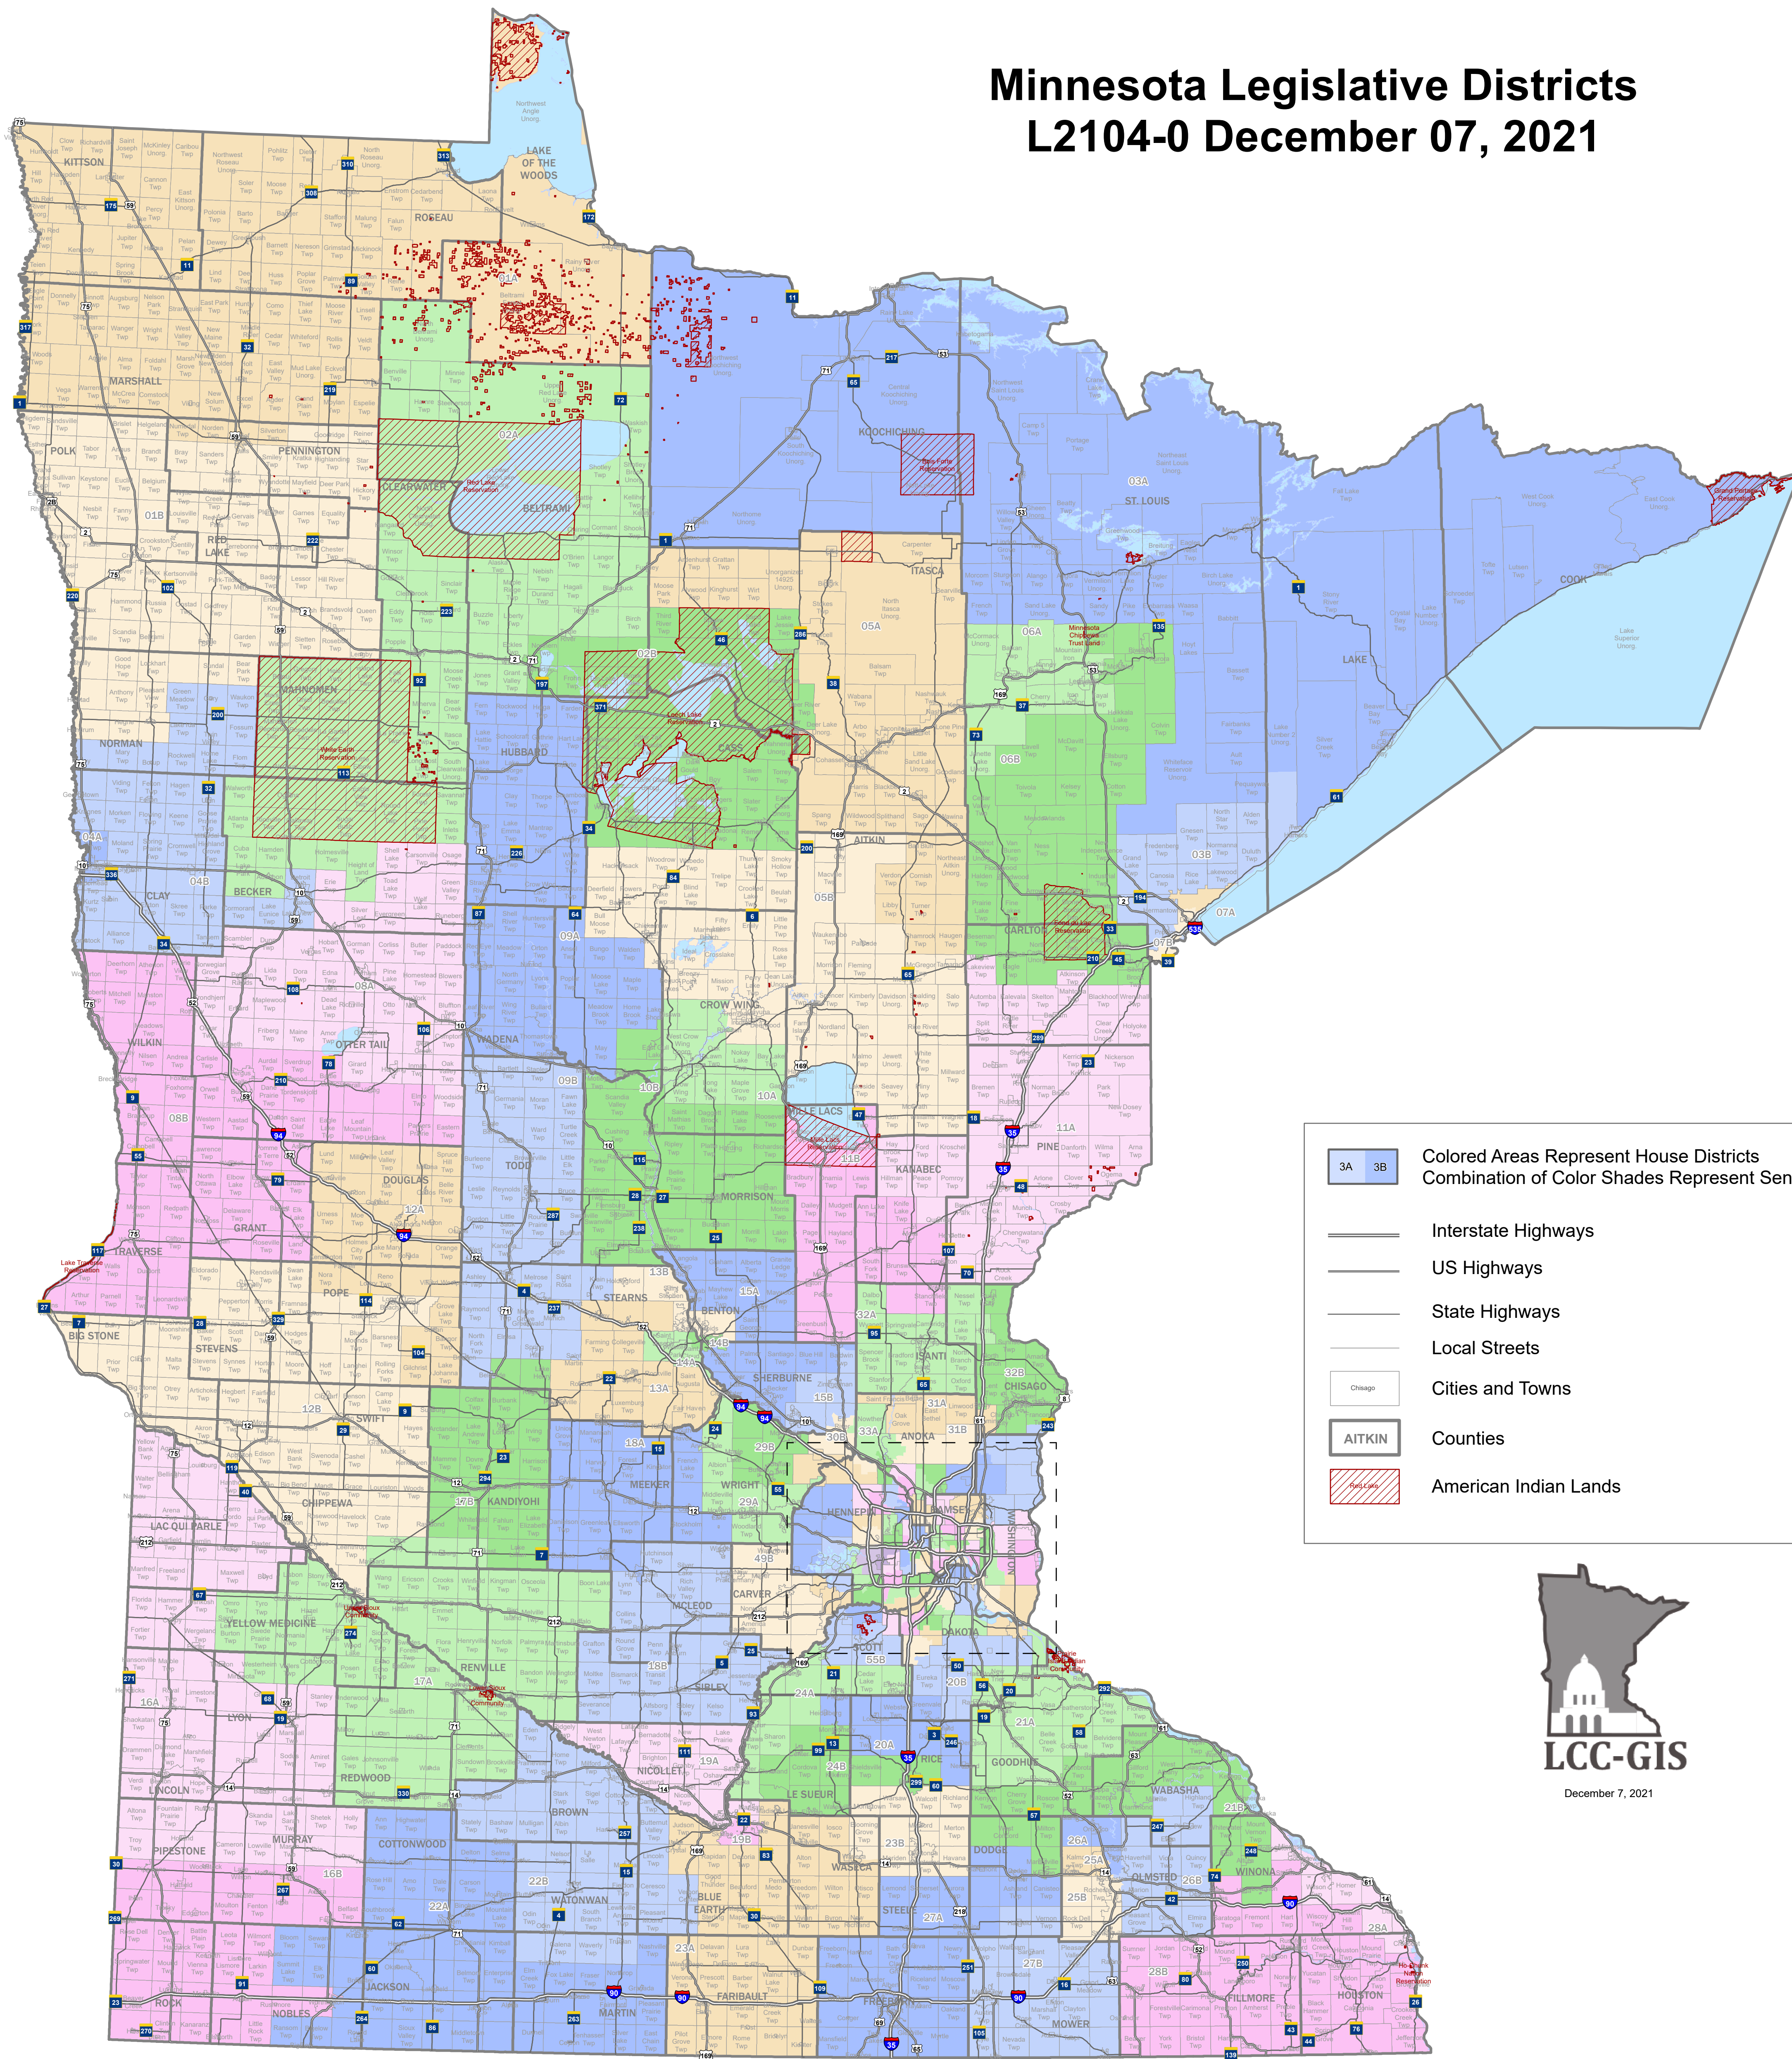

# Minnesota Legislative Districts L2104-0 December 07, 2021

Minneapolis and St. Paul

Metro Area

Duluth

Mankato

Rochester

St. Cloud

Moorhead