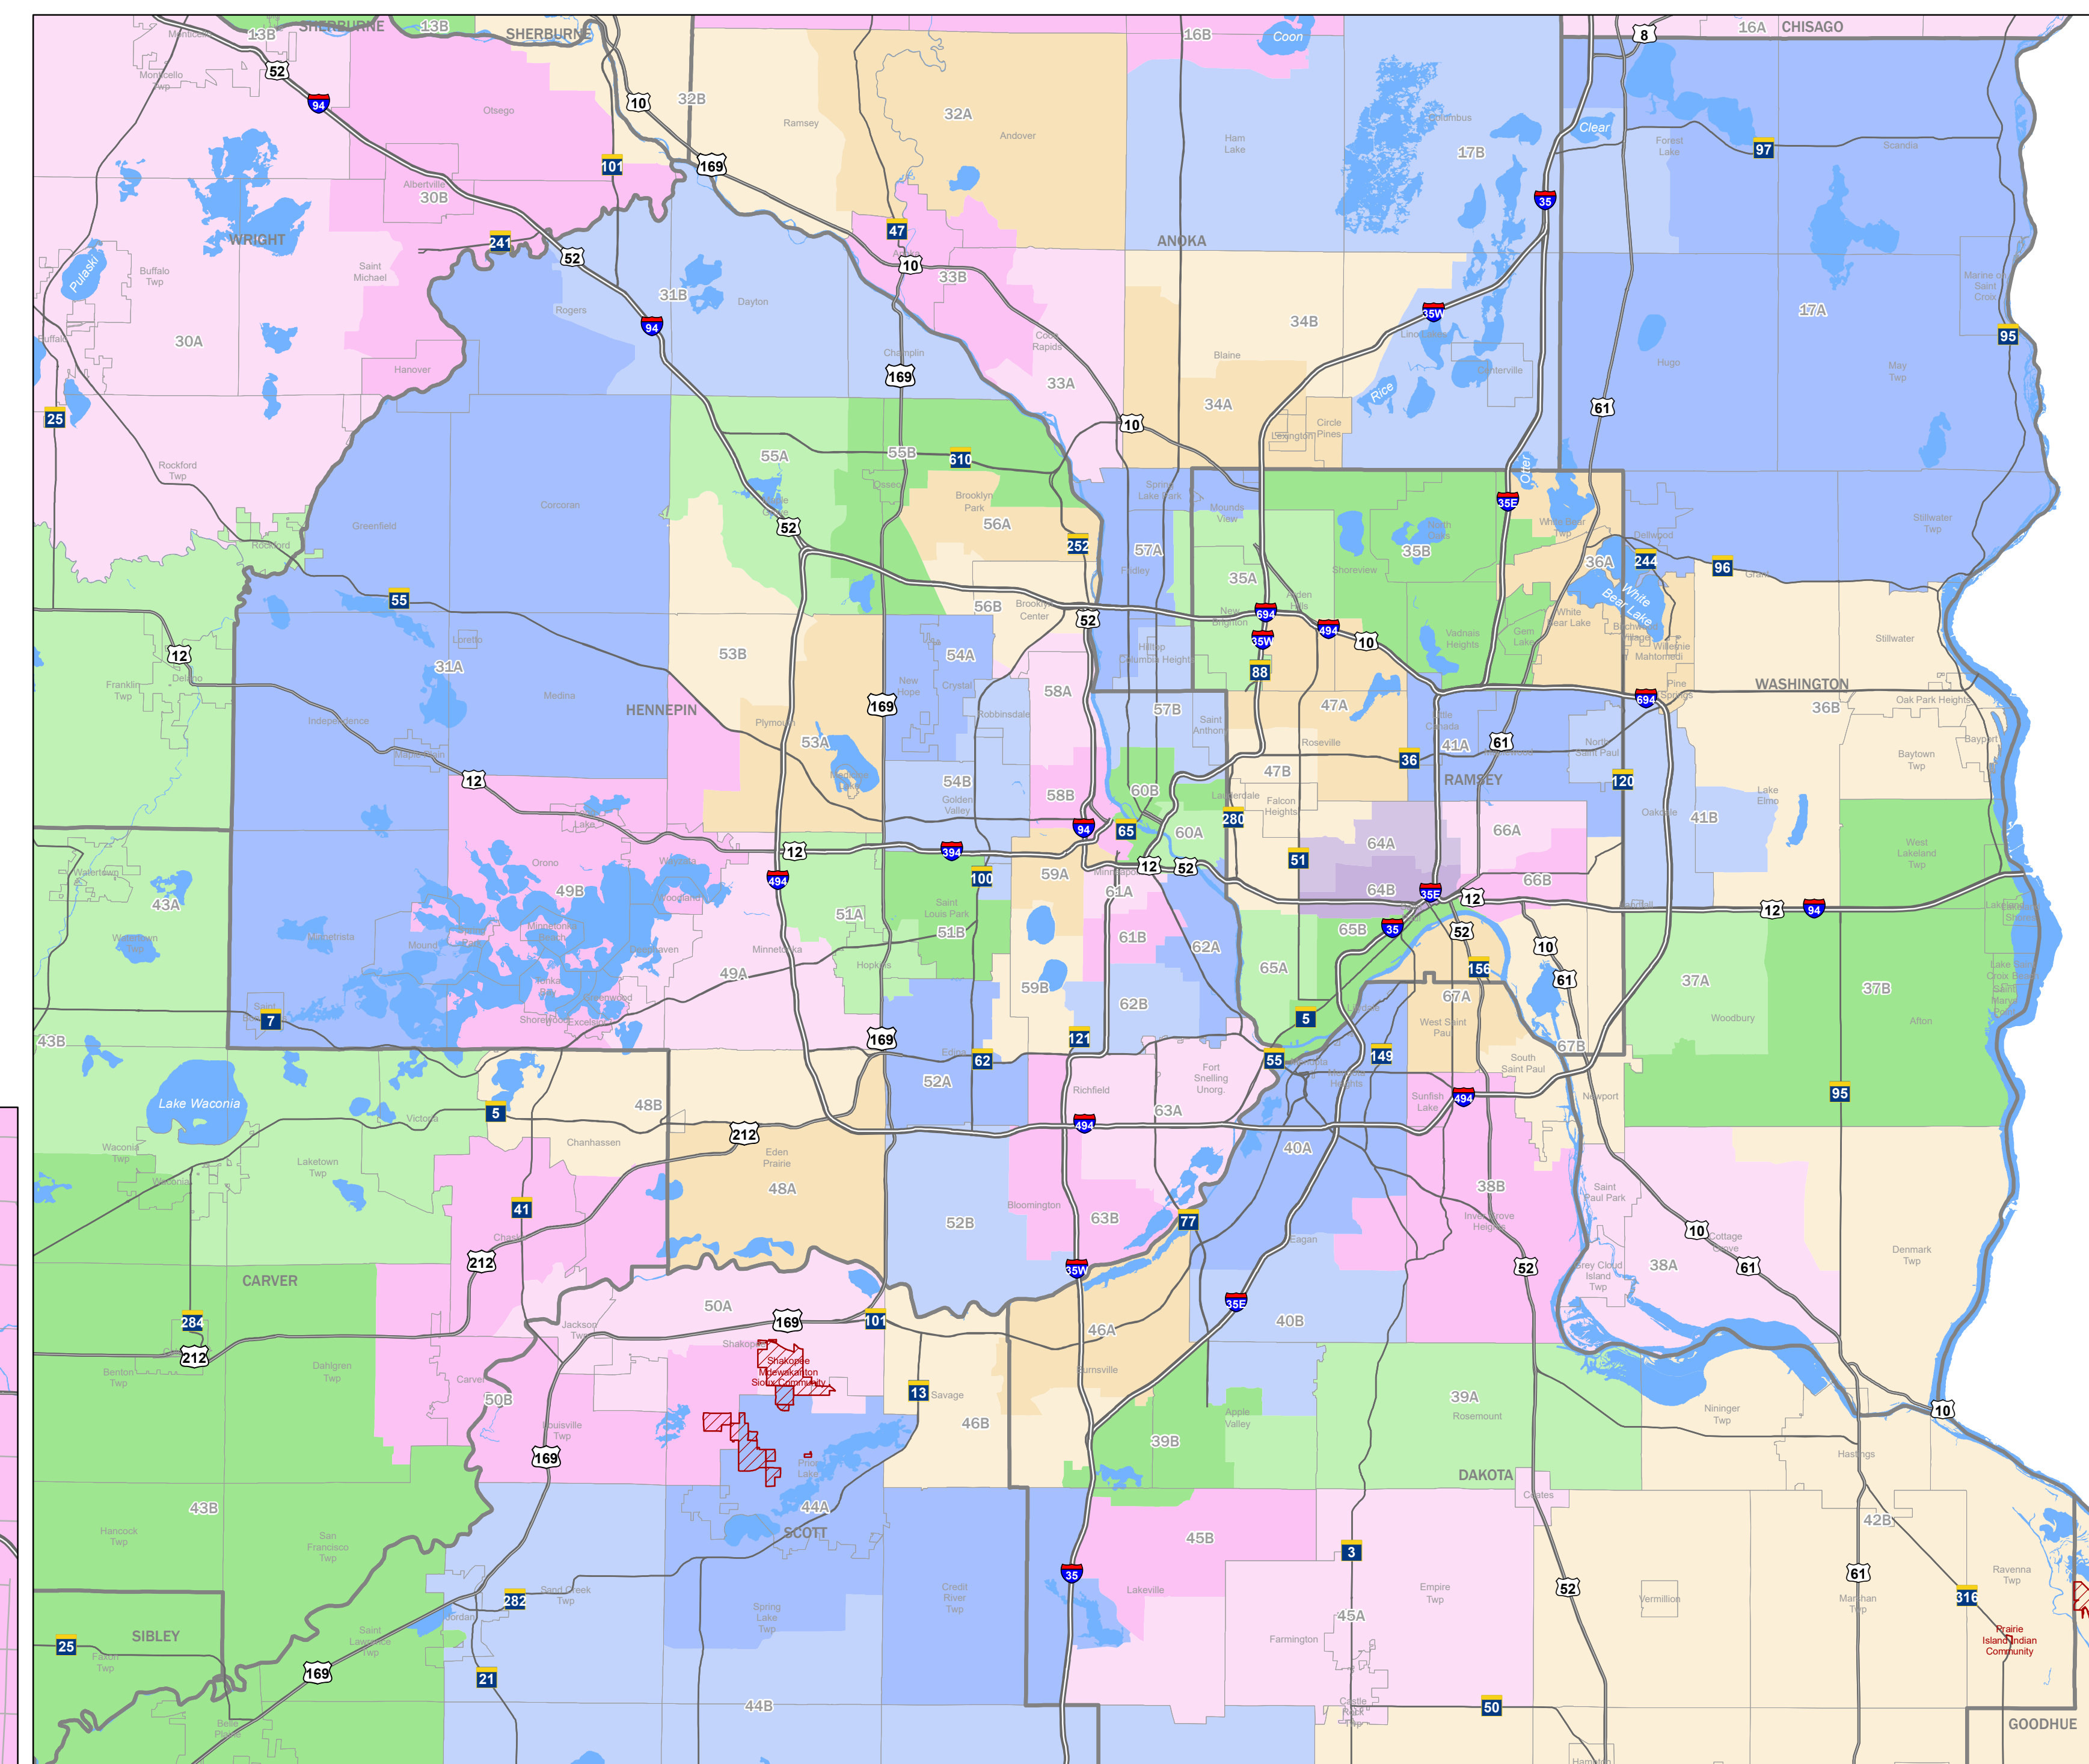

# Minnesota Legislative Districts L2105-0 December 07, 2021

December 7, 2021

Minneapolis and St. Paul

Metro Area

Duluth

Mankato

Rochester

St. Cloud

Moorhead