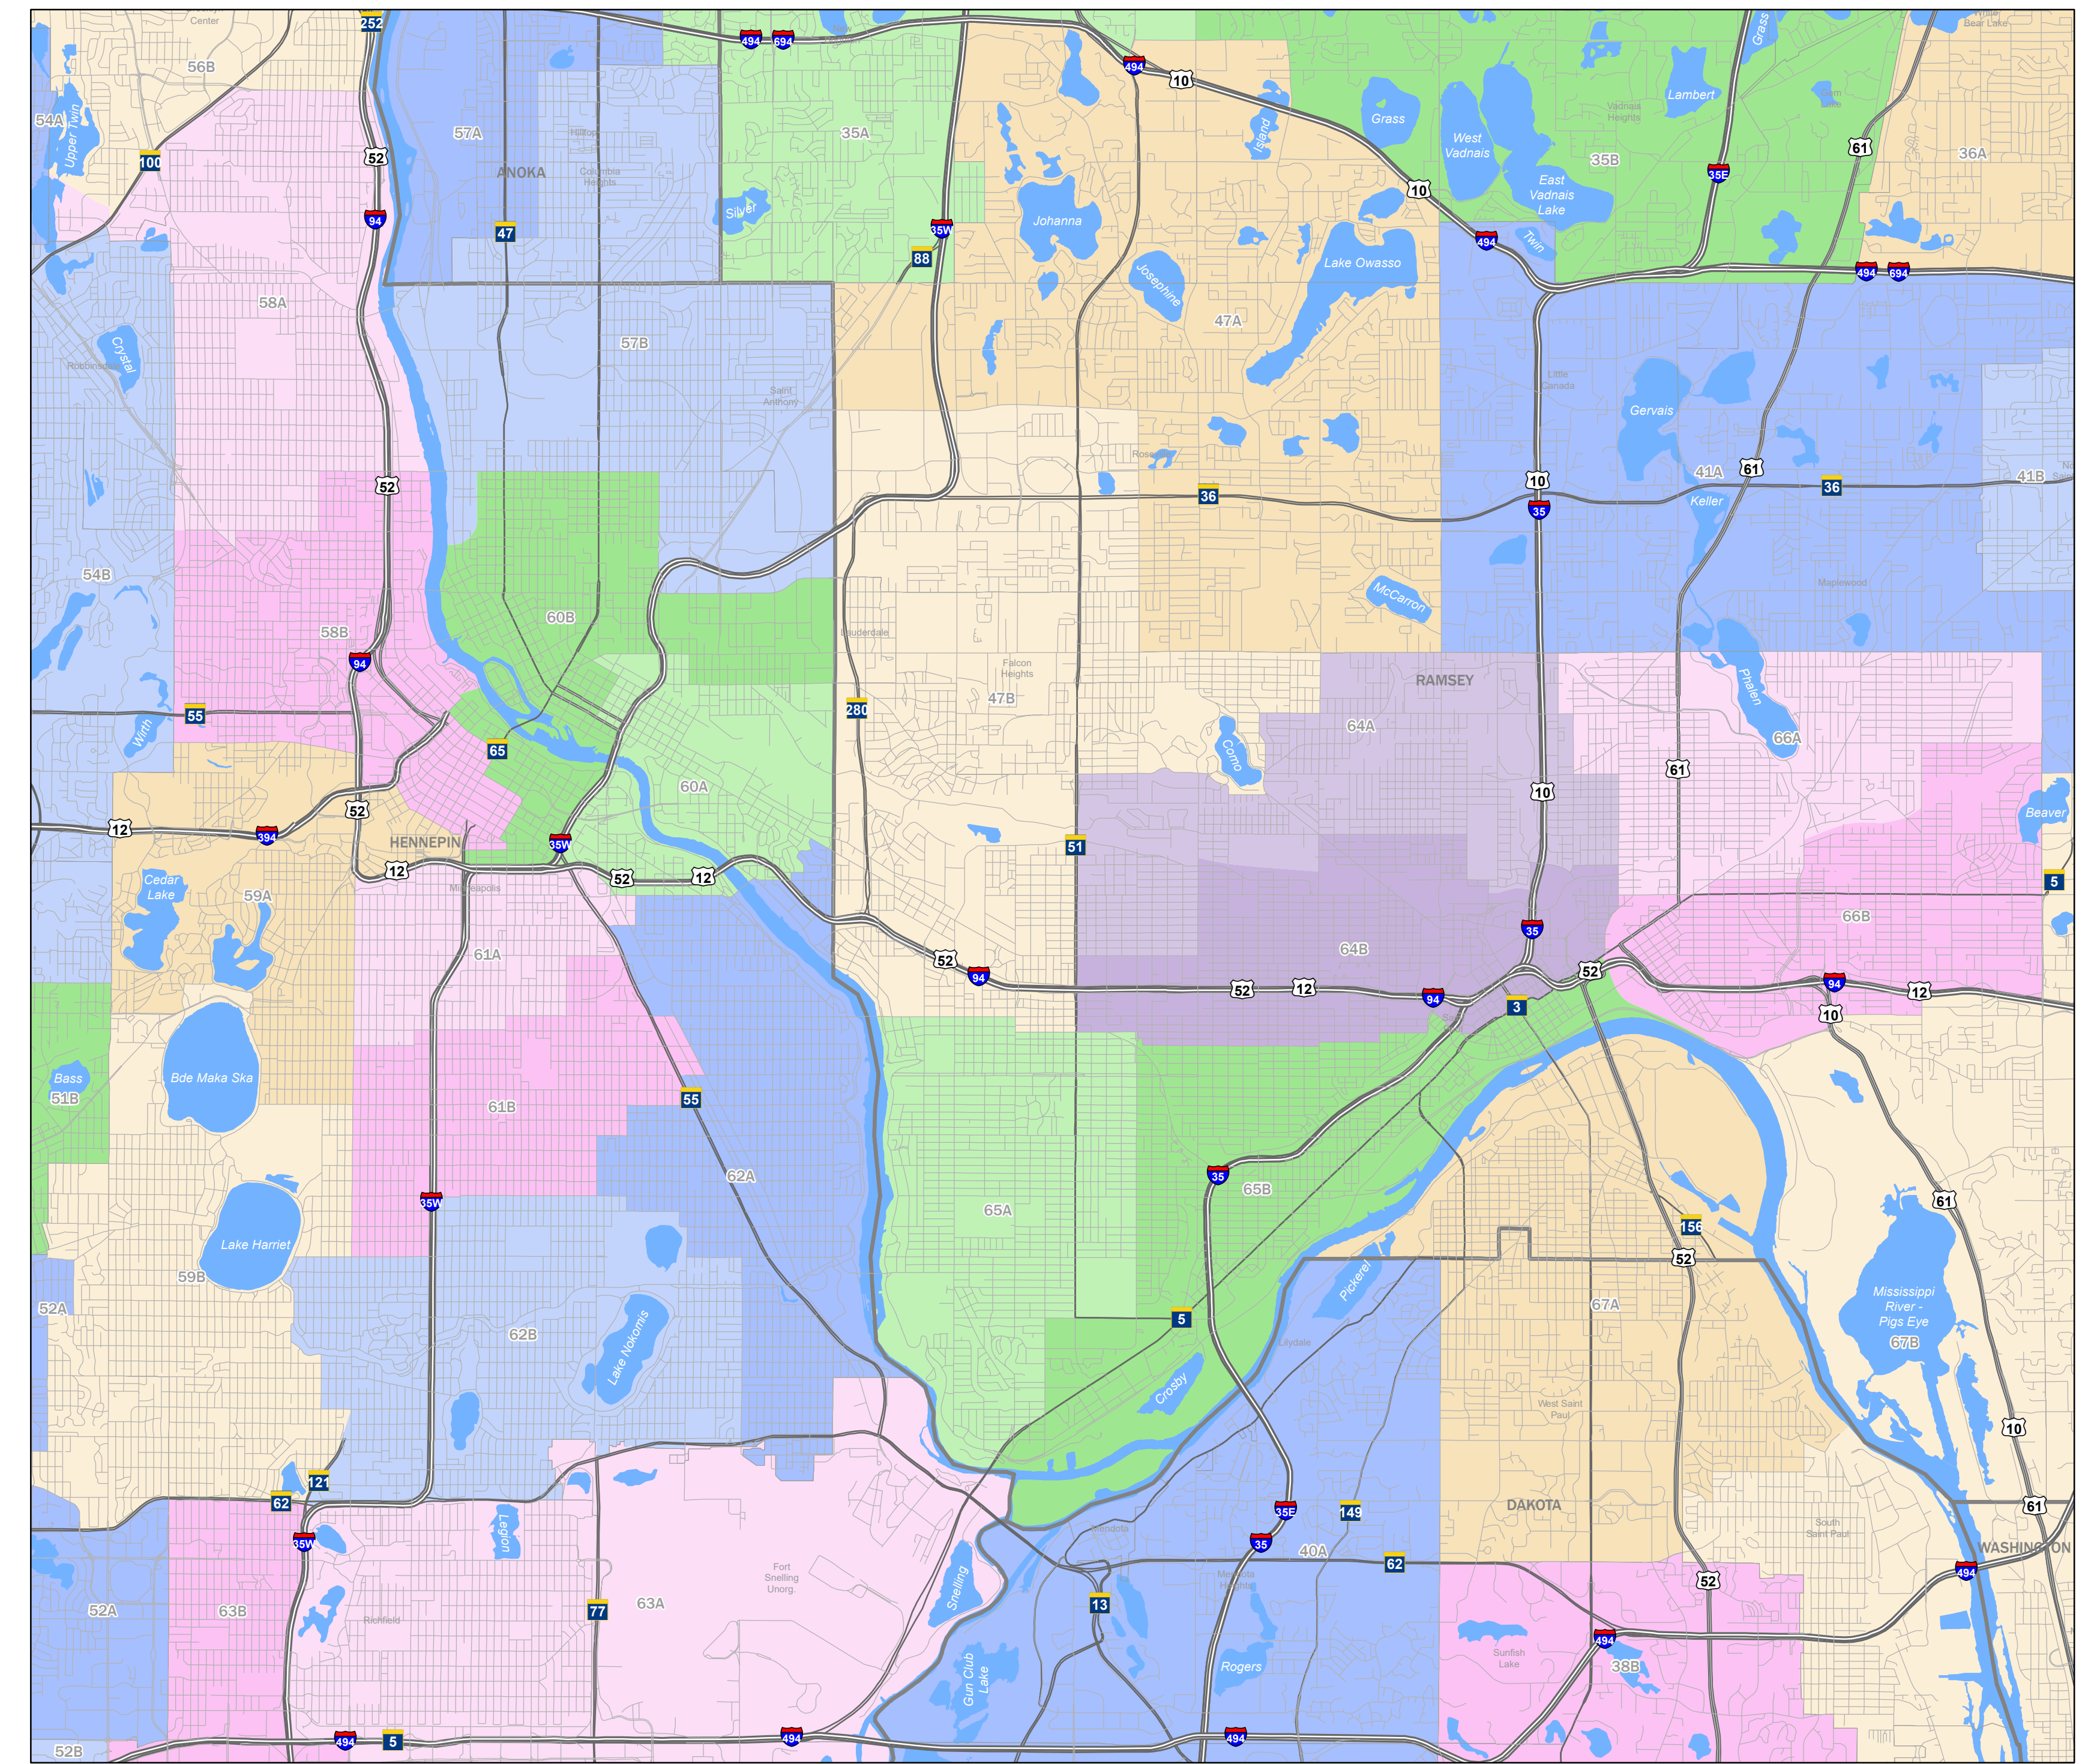

# Minnesota Legislative Districts L2105-0 December 07, 2021

December 7, 2021

Minneapolis and St. Paul

Metro Area

Duluth

Mankato

Rochester

St. Cloud

Moorhead