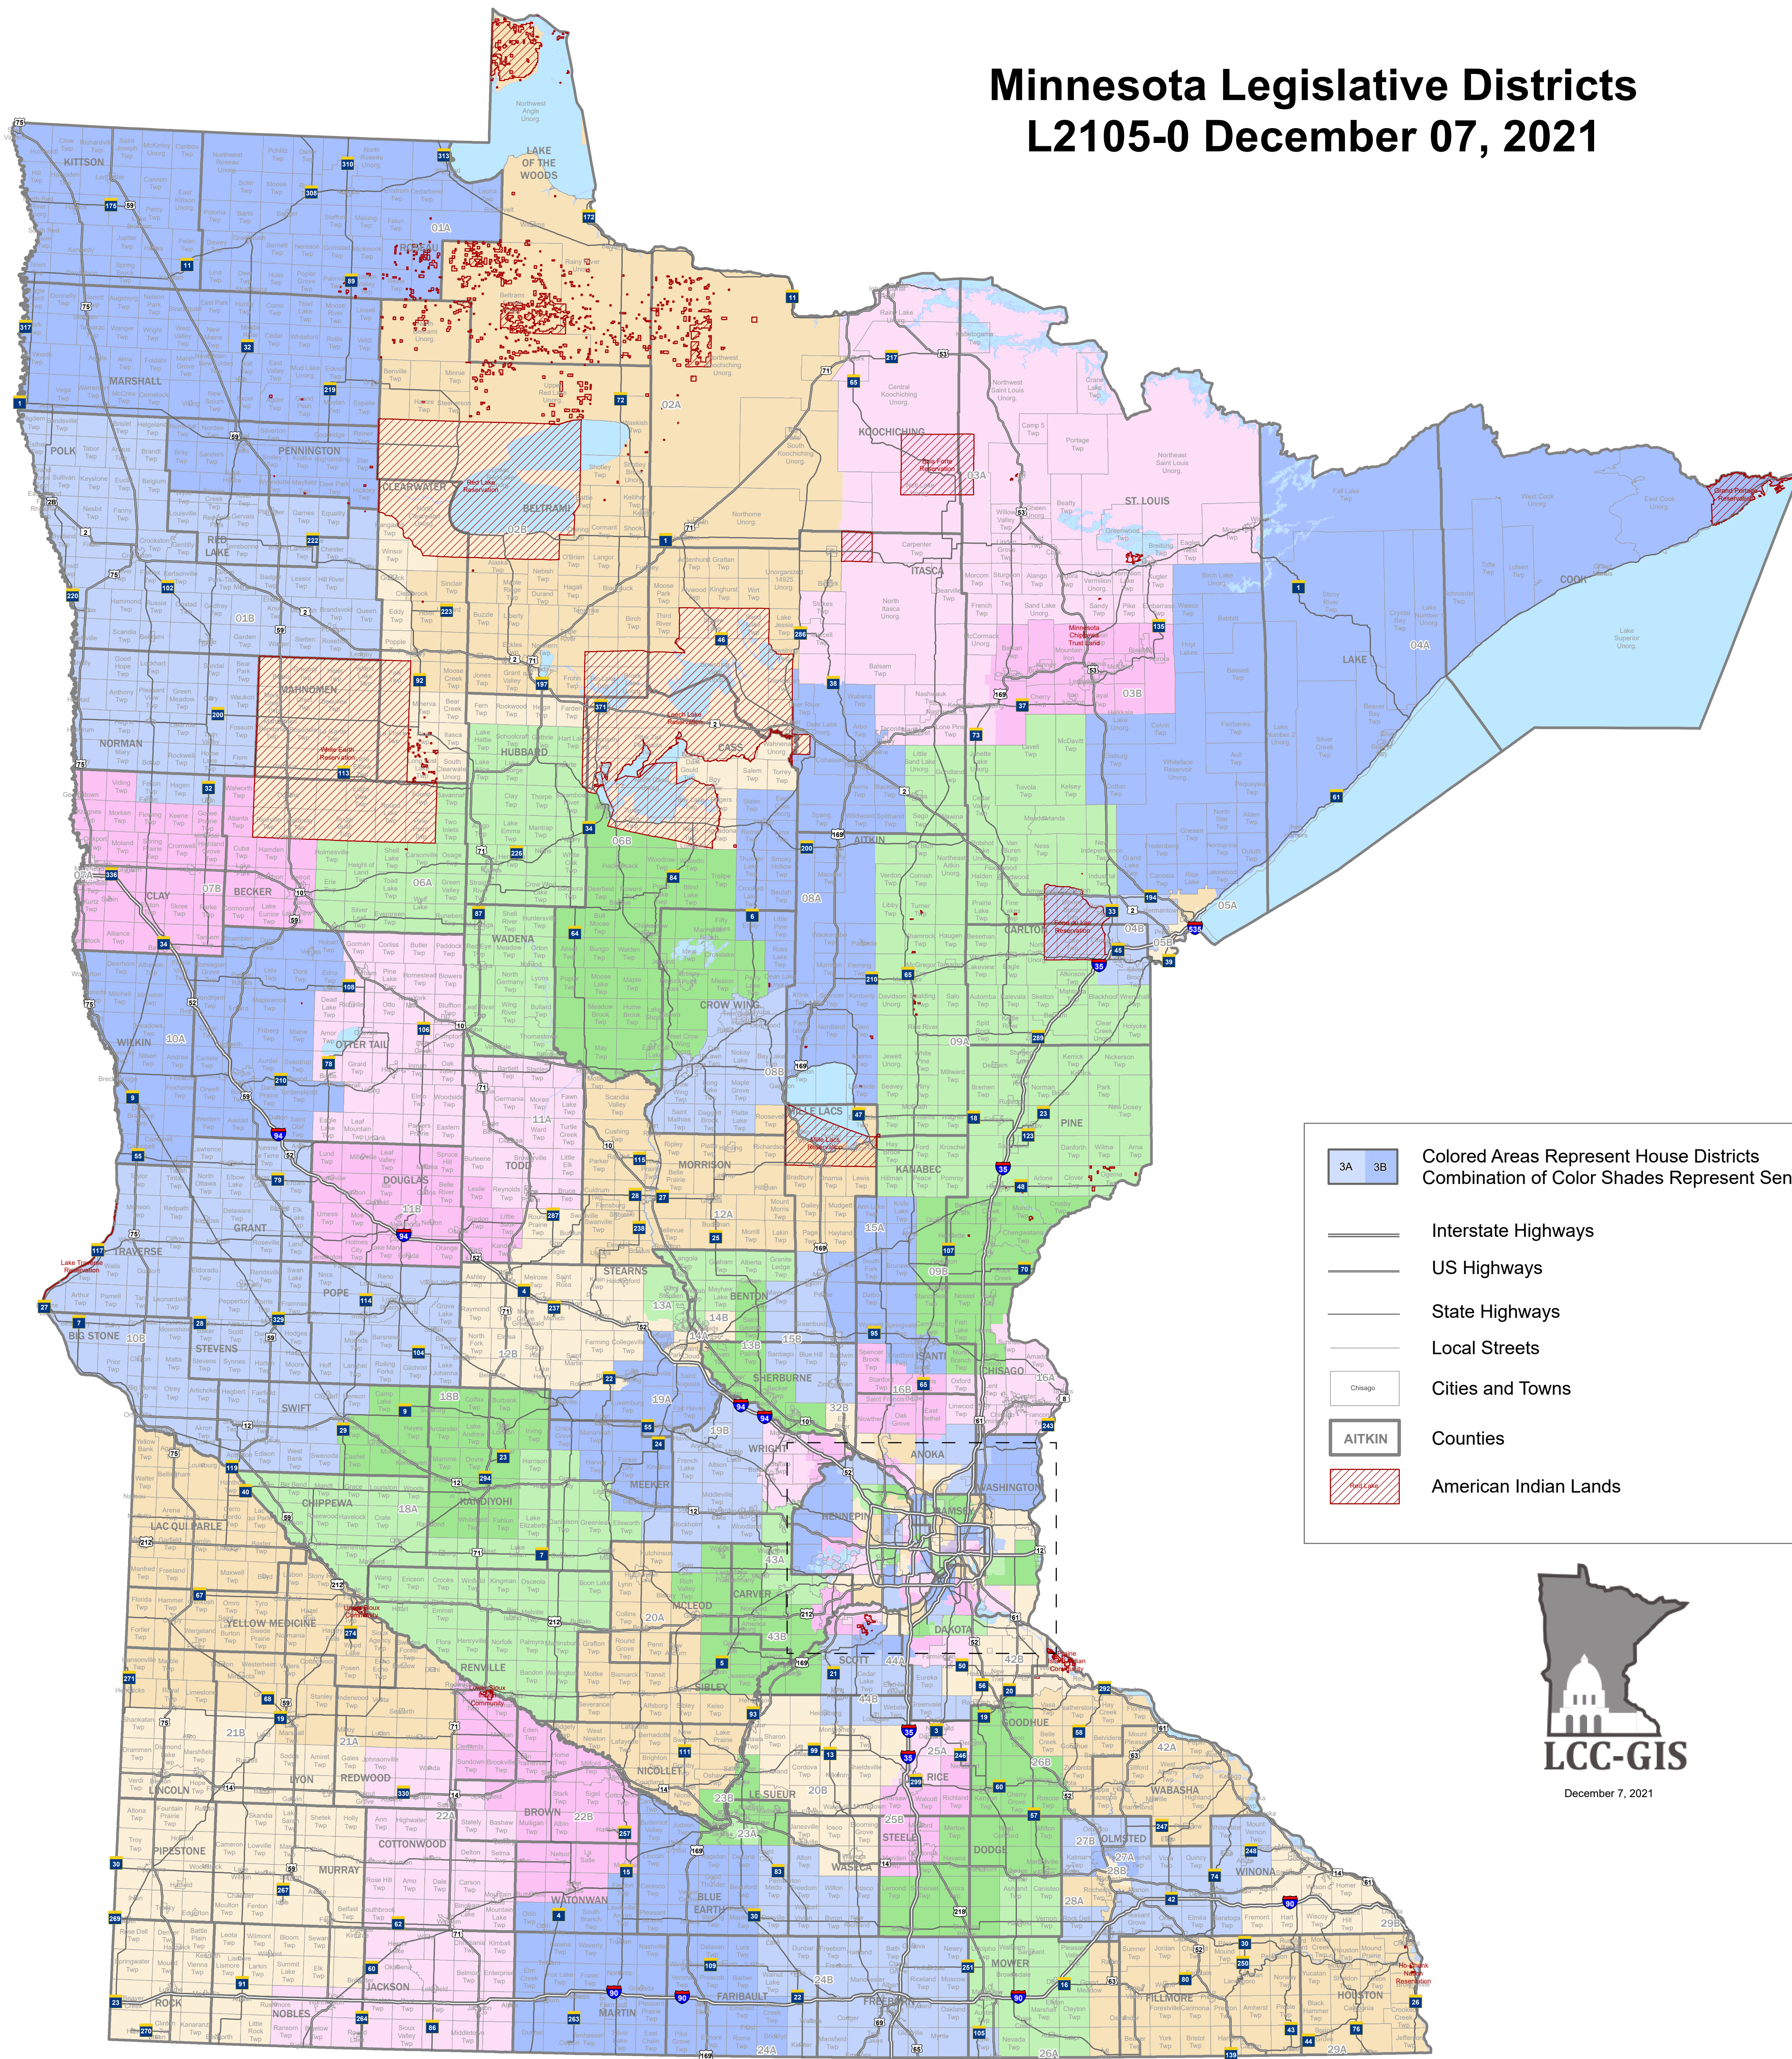

# Minnesota Legislative Districts L2105-0 December 07, 2021

December 7, 2021

Minneapolis and St. Paul

Metro Area

Duluth

Mankato

Rochester

St. Cloud

Moorhead