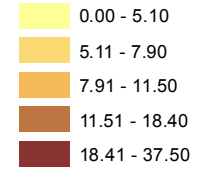

2012 Congressional Districts Unemployment

Percent unemployed

Data from US Census Bureau American Community Survey (ACS) 2009-2013 dp03 5-year estimates