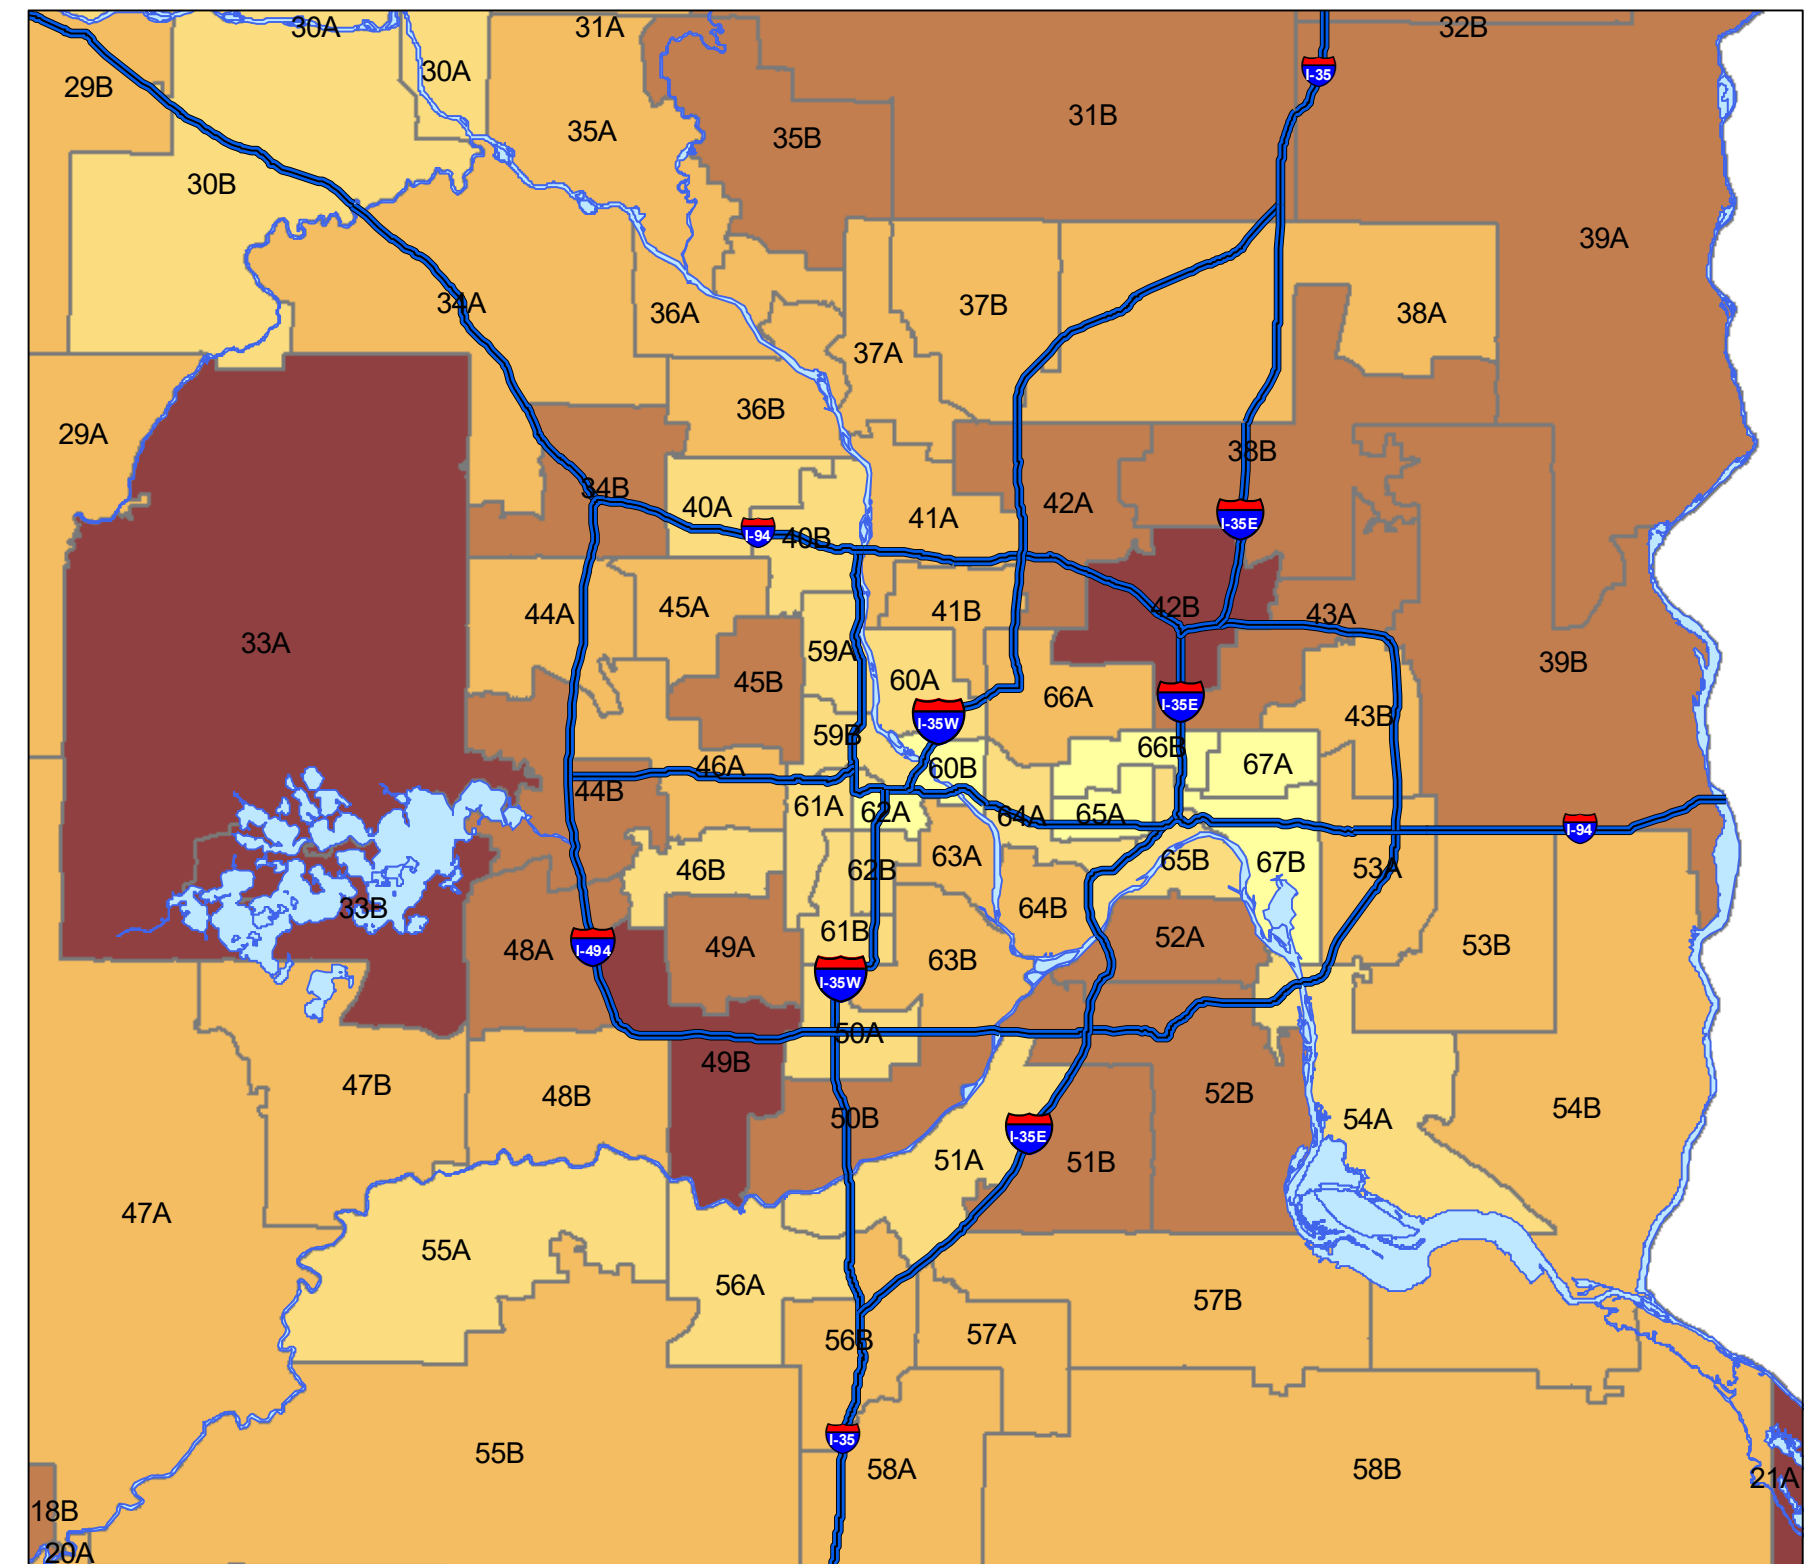

2012 House Districts Median Age

Data provided by the U.S. Census Bureau as part of the American Community Survey (ACS) 5-year estimates for 2015-2019.