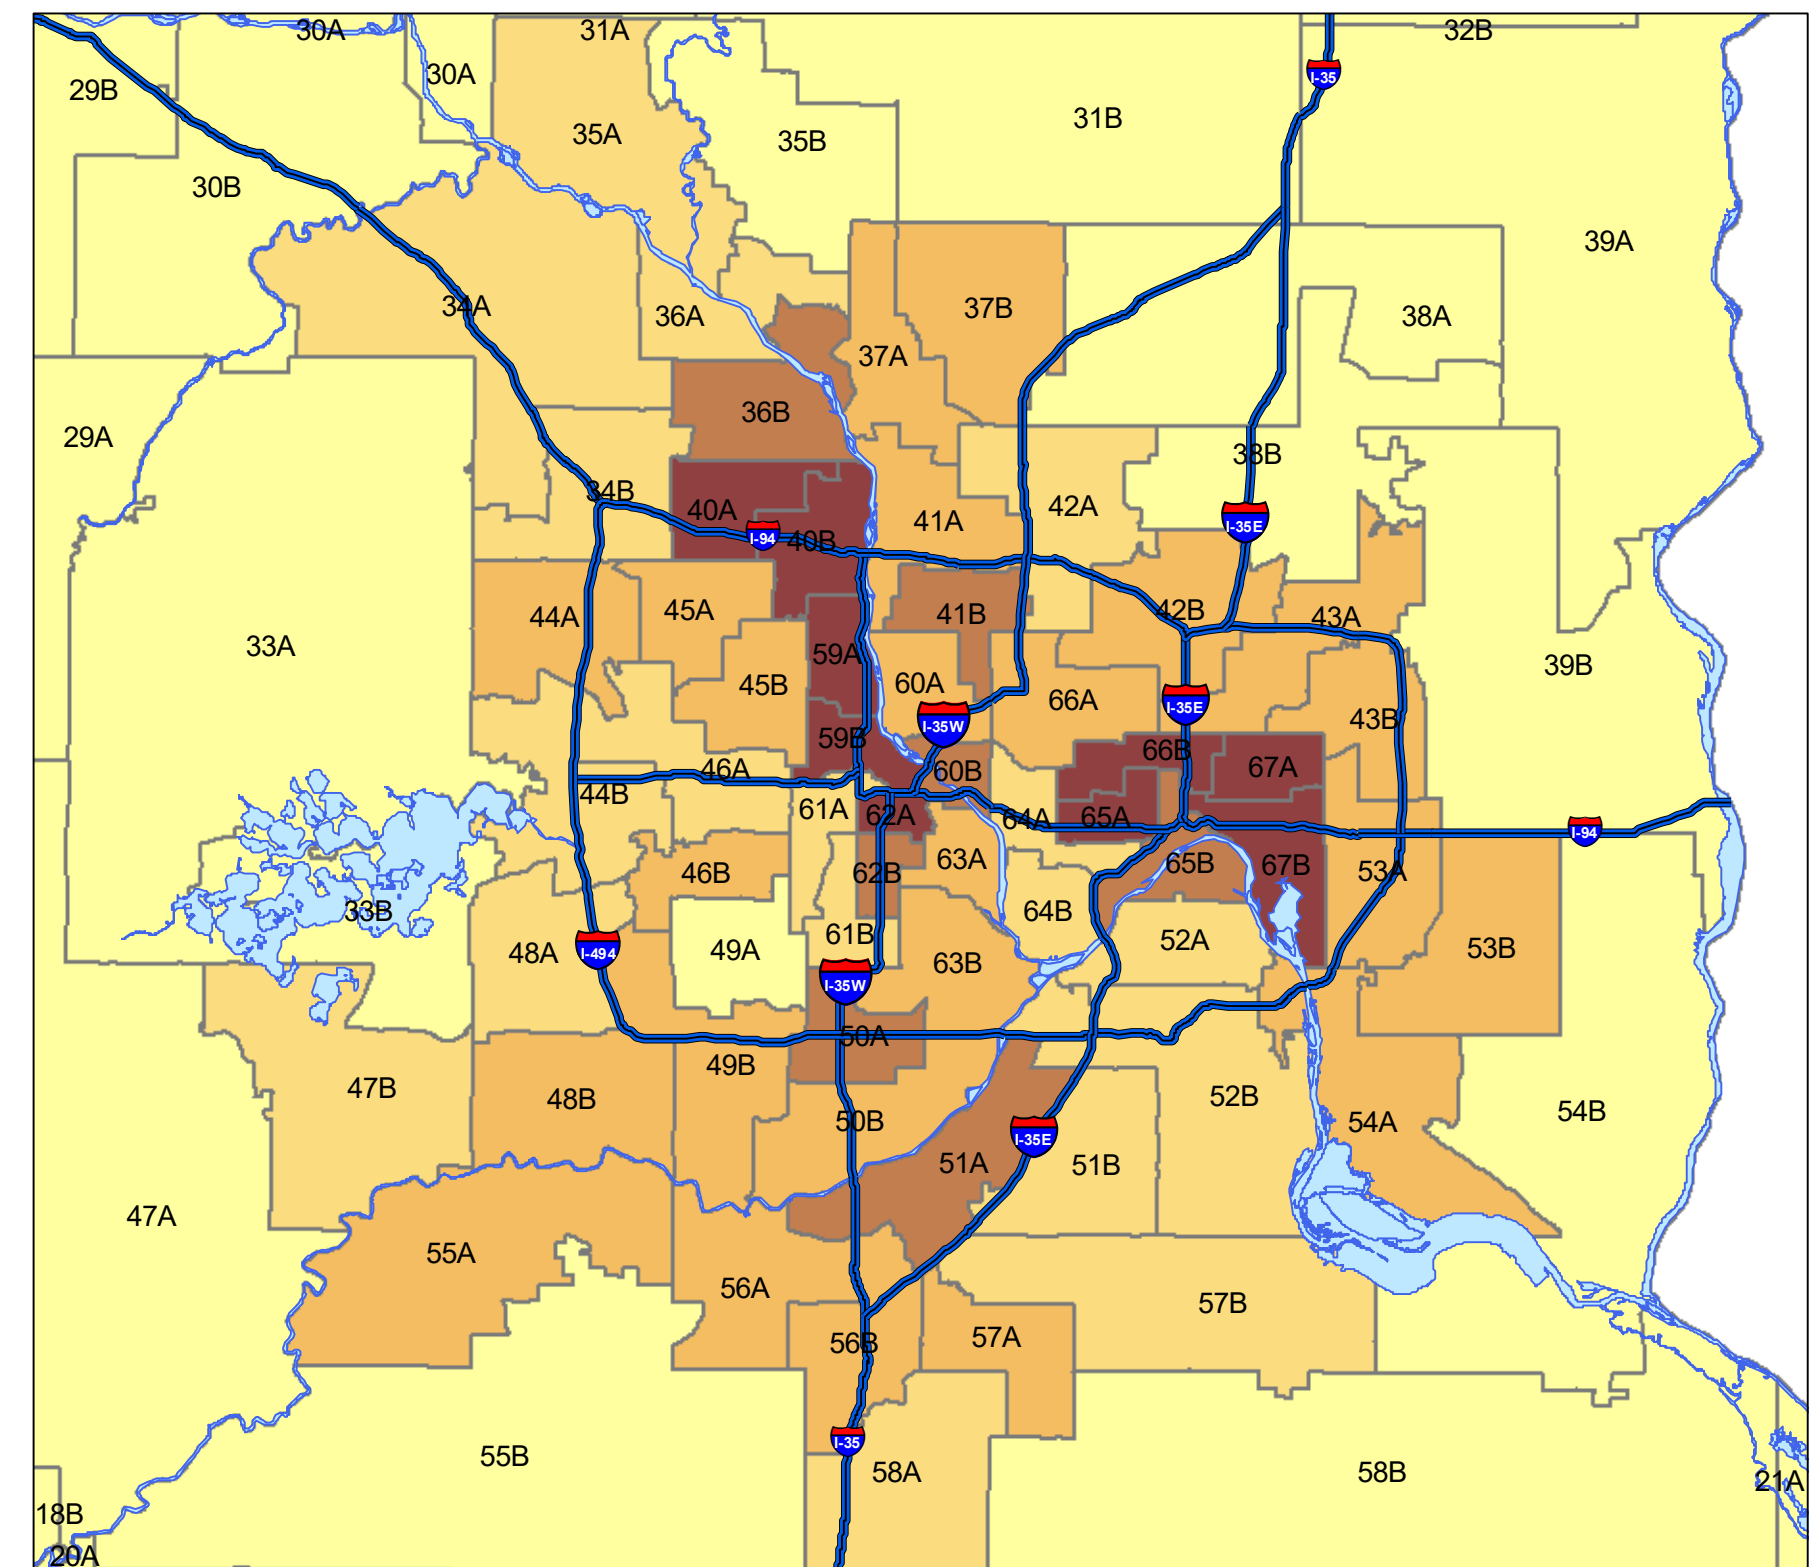

2012 House Districts Percent Minority

Data provided by the U.S. Census Bureau as part of the American Community Survey (ACS) 5-year estimates for 2015-2019.