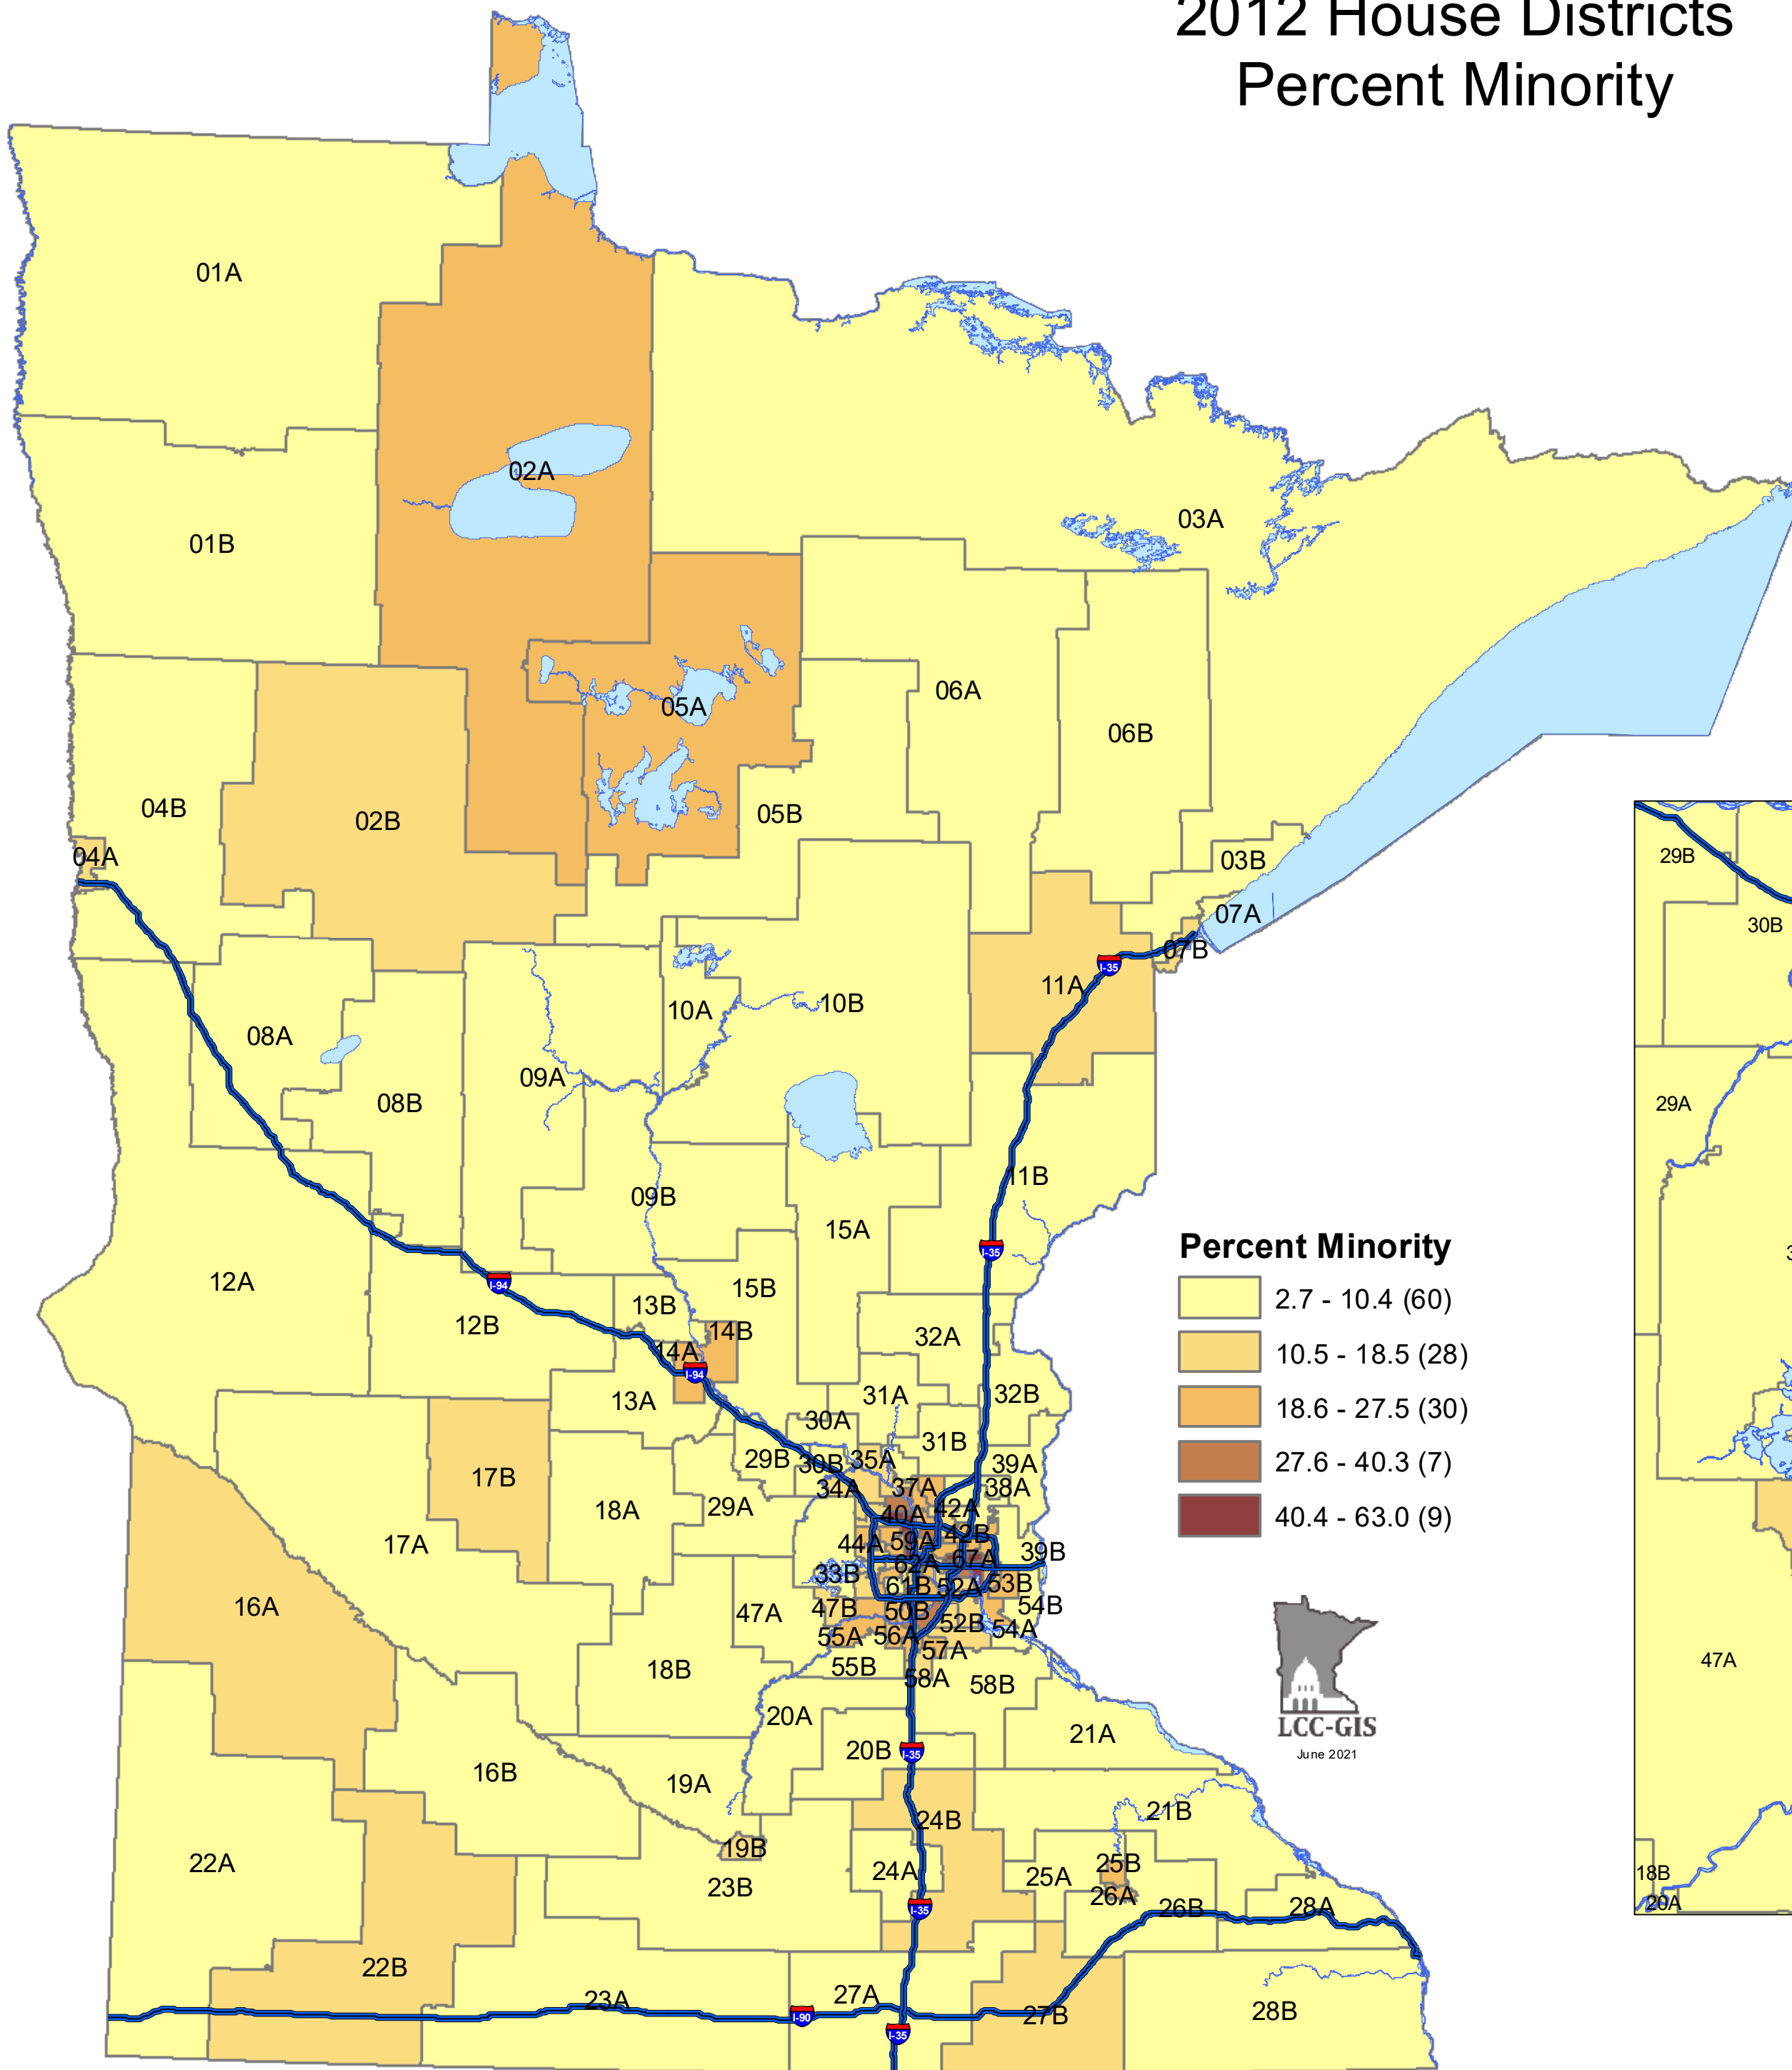

2012 House Districts Percent Minority

Data provided by the U.S. Census Bureau as part of the American Community Survey (ACS) 5-year estimates for 2015-2019.