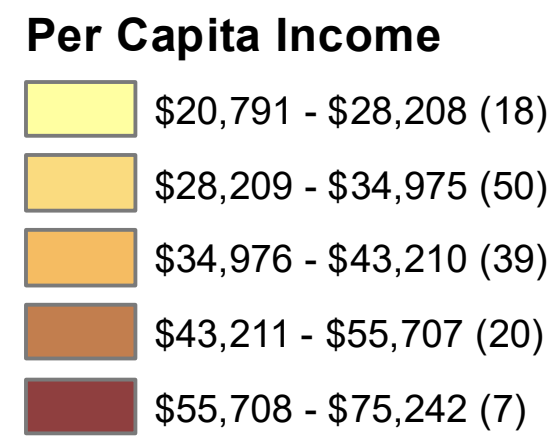

2012 House Districts Per Capita Income

Data provided by the U.S. Census Bureau as part of the American Community Survey (ACS) 5-year estimates for 2015-2019.