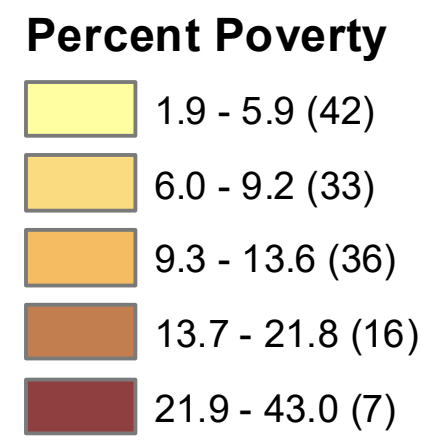

2012 House Districts

Percent Of People In Past 12 Months Below Poverty

Data provided by the U.S. Census Bureau as part of the American Community Survey (ACS) 5-year estimates for 2015-2019.