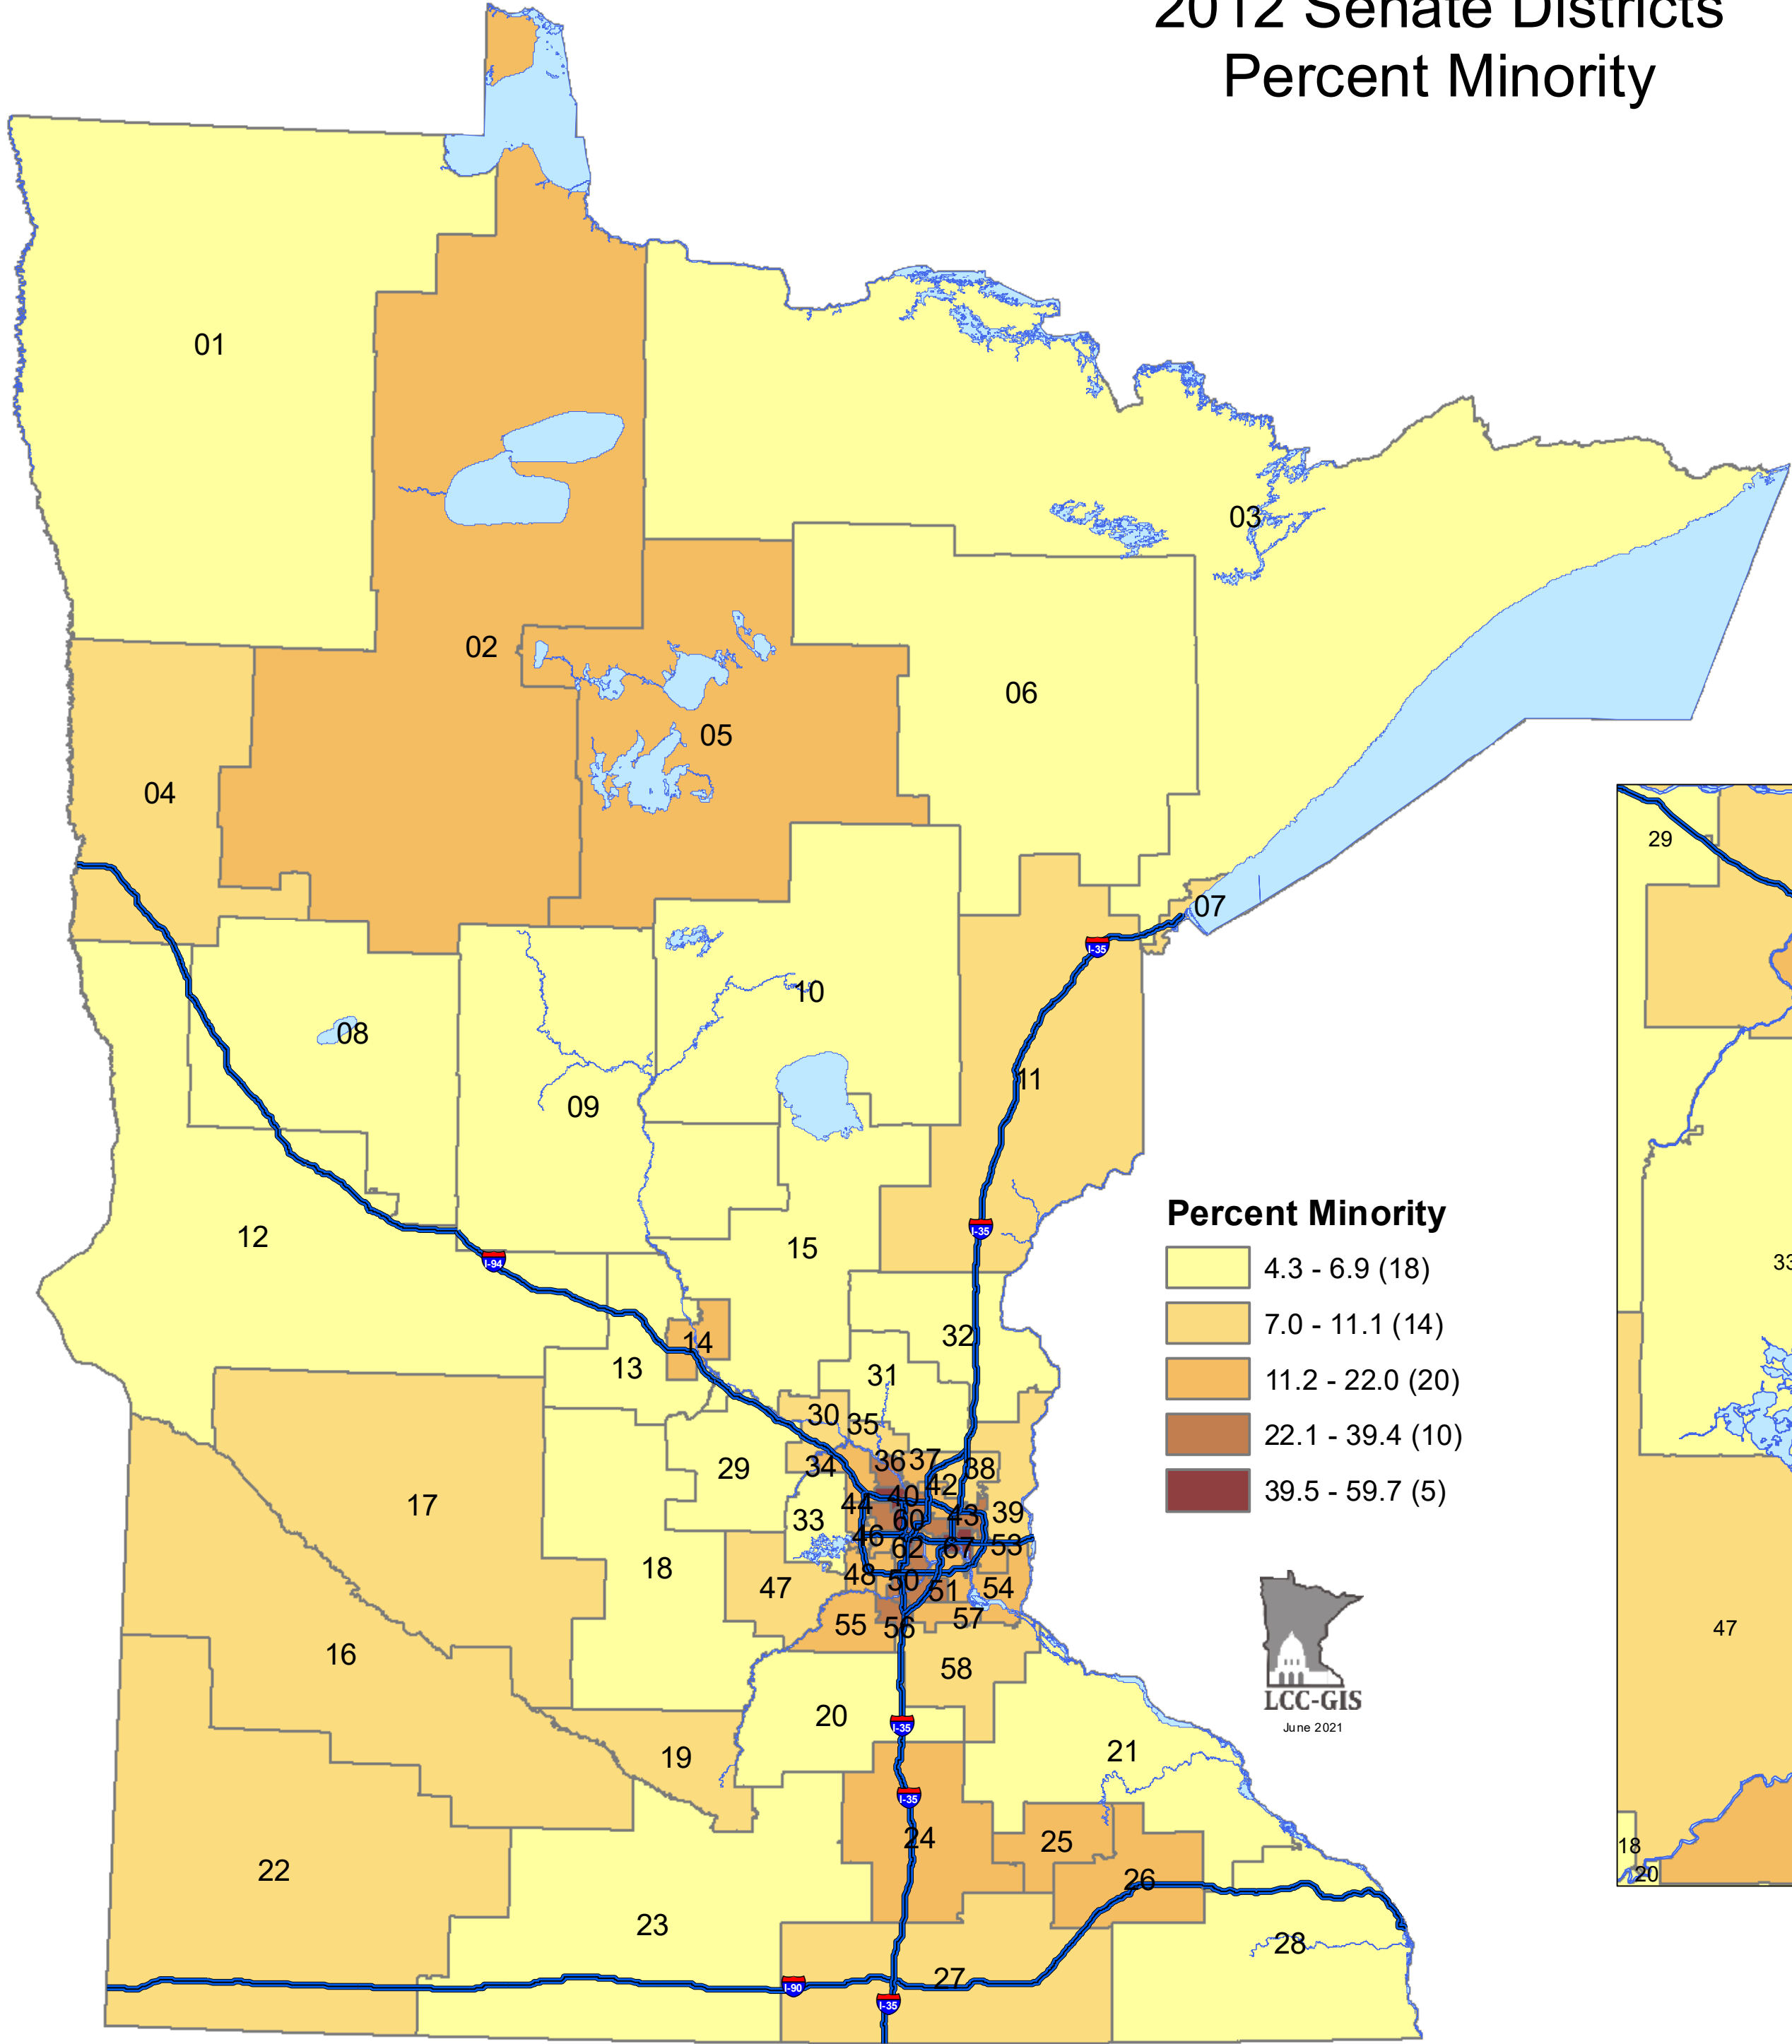

2012 Senate Districts Percent Minority

Data provided by the U.S. Census Bureau as part of the American Community Survey (ACS) 5-year estimates for 2015-2019.