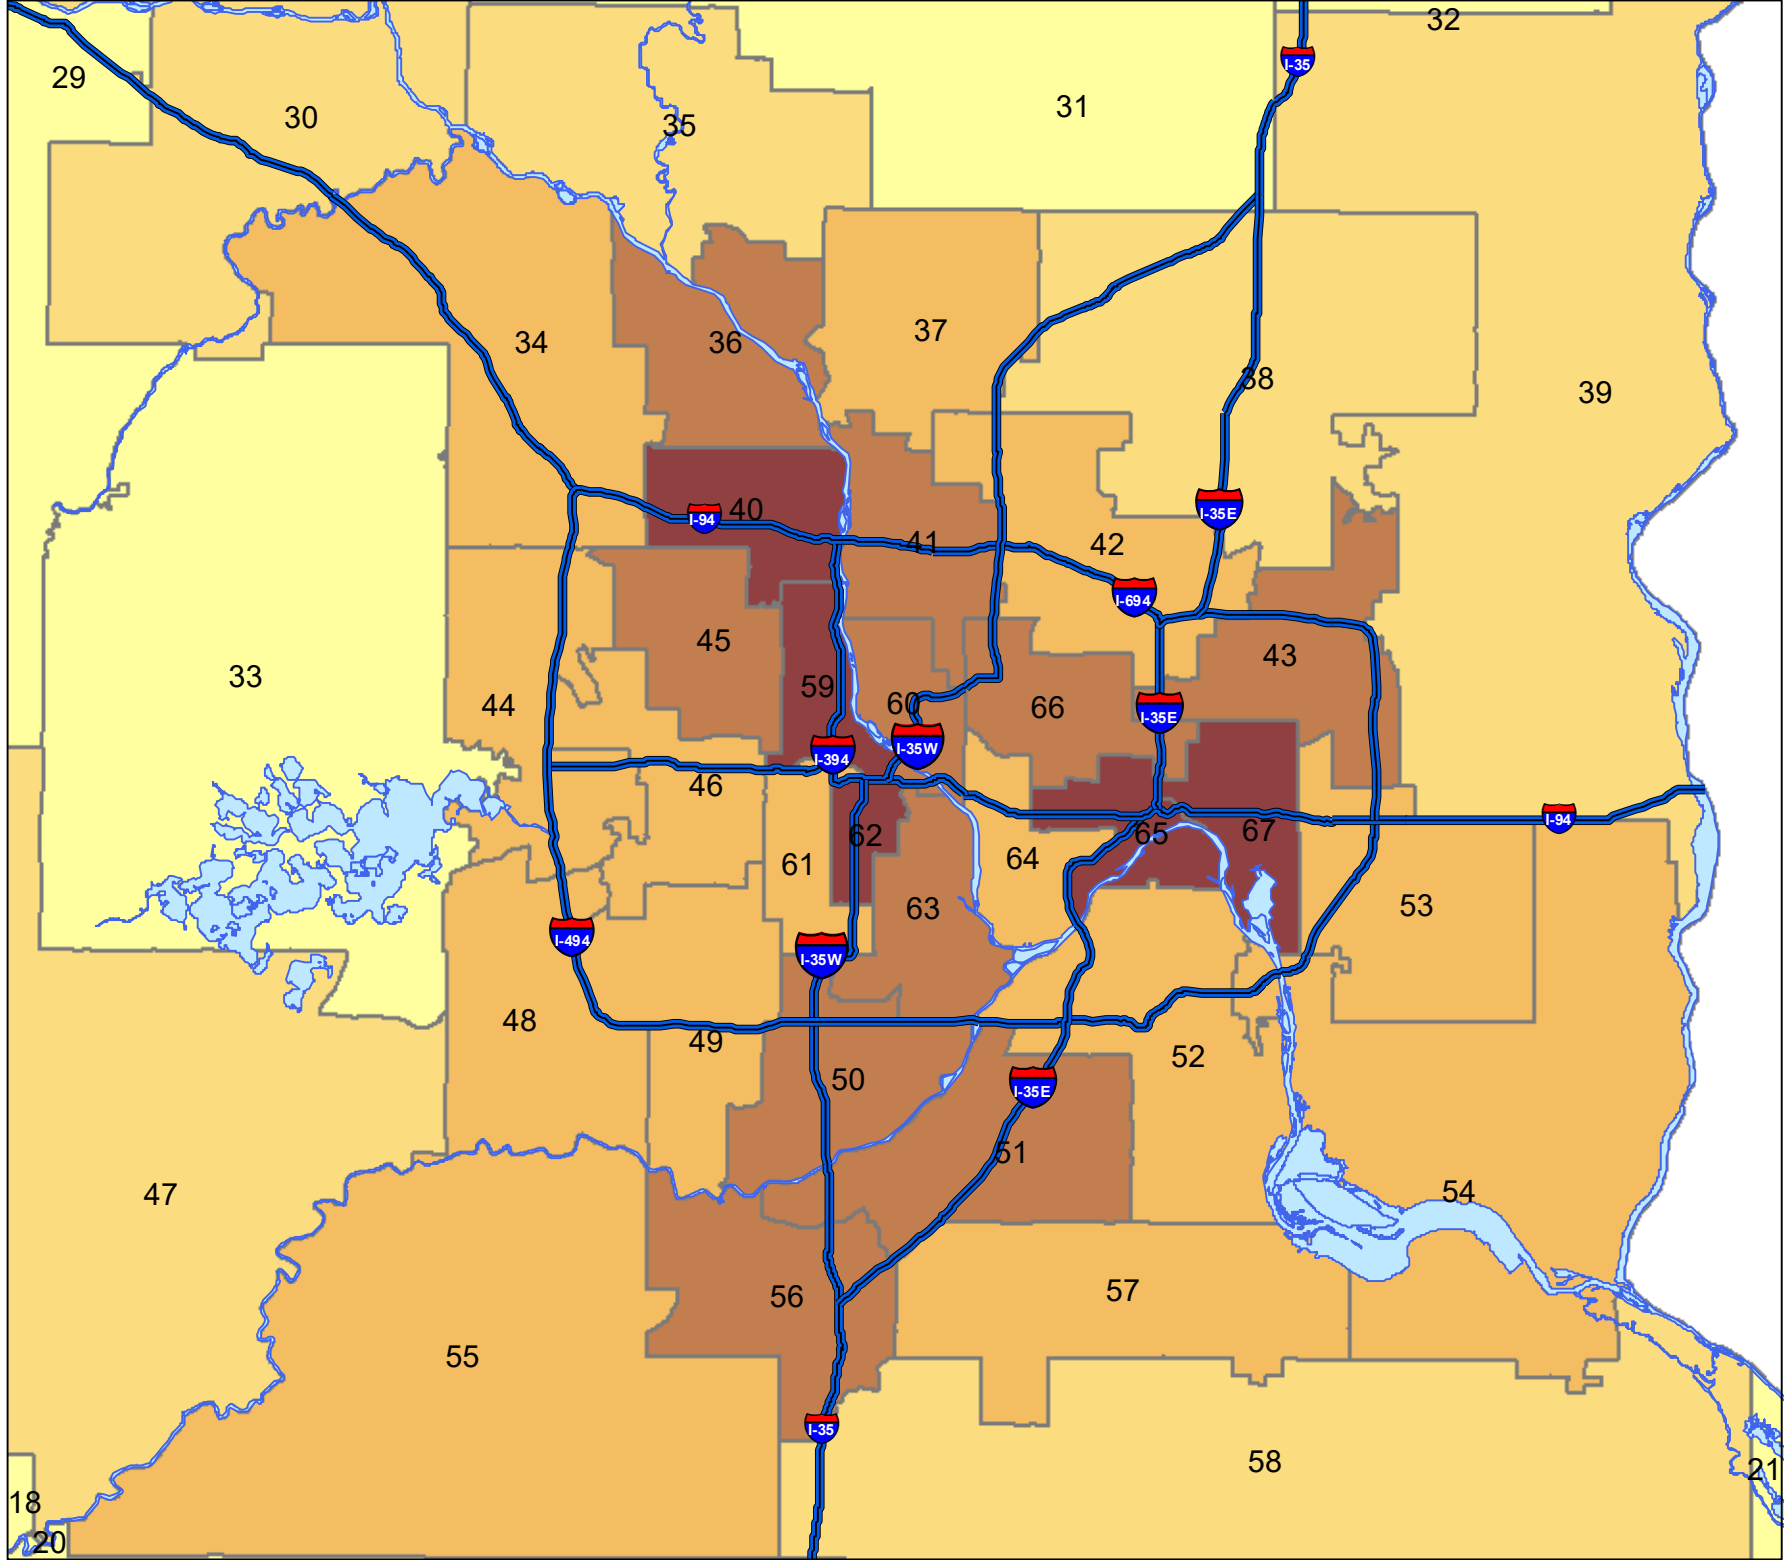

2012 Senate Districts Percent Minority

Data provided by the U.S. Census Bureau as part of the American Community Survey (ACS) 5-year estimates for 2015-2019.