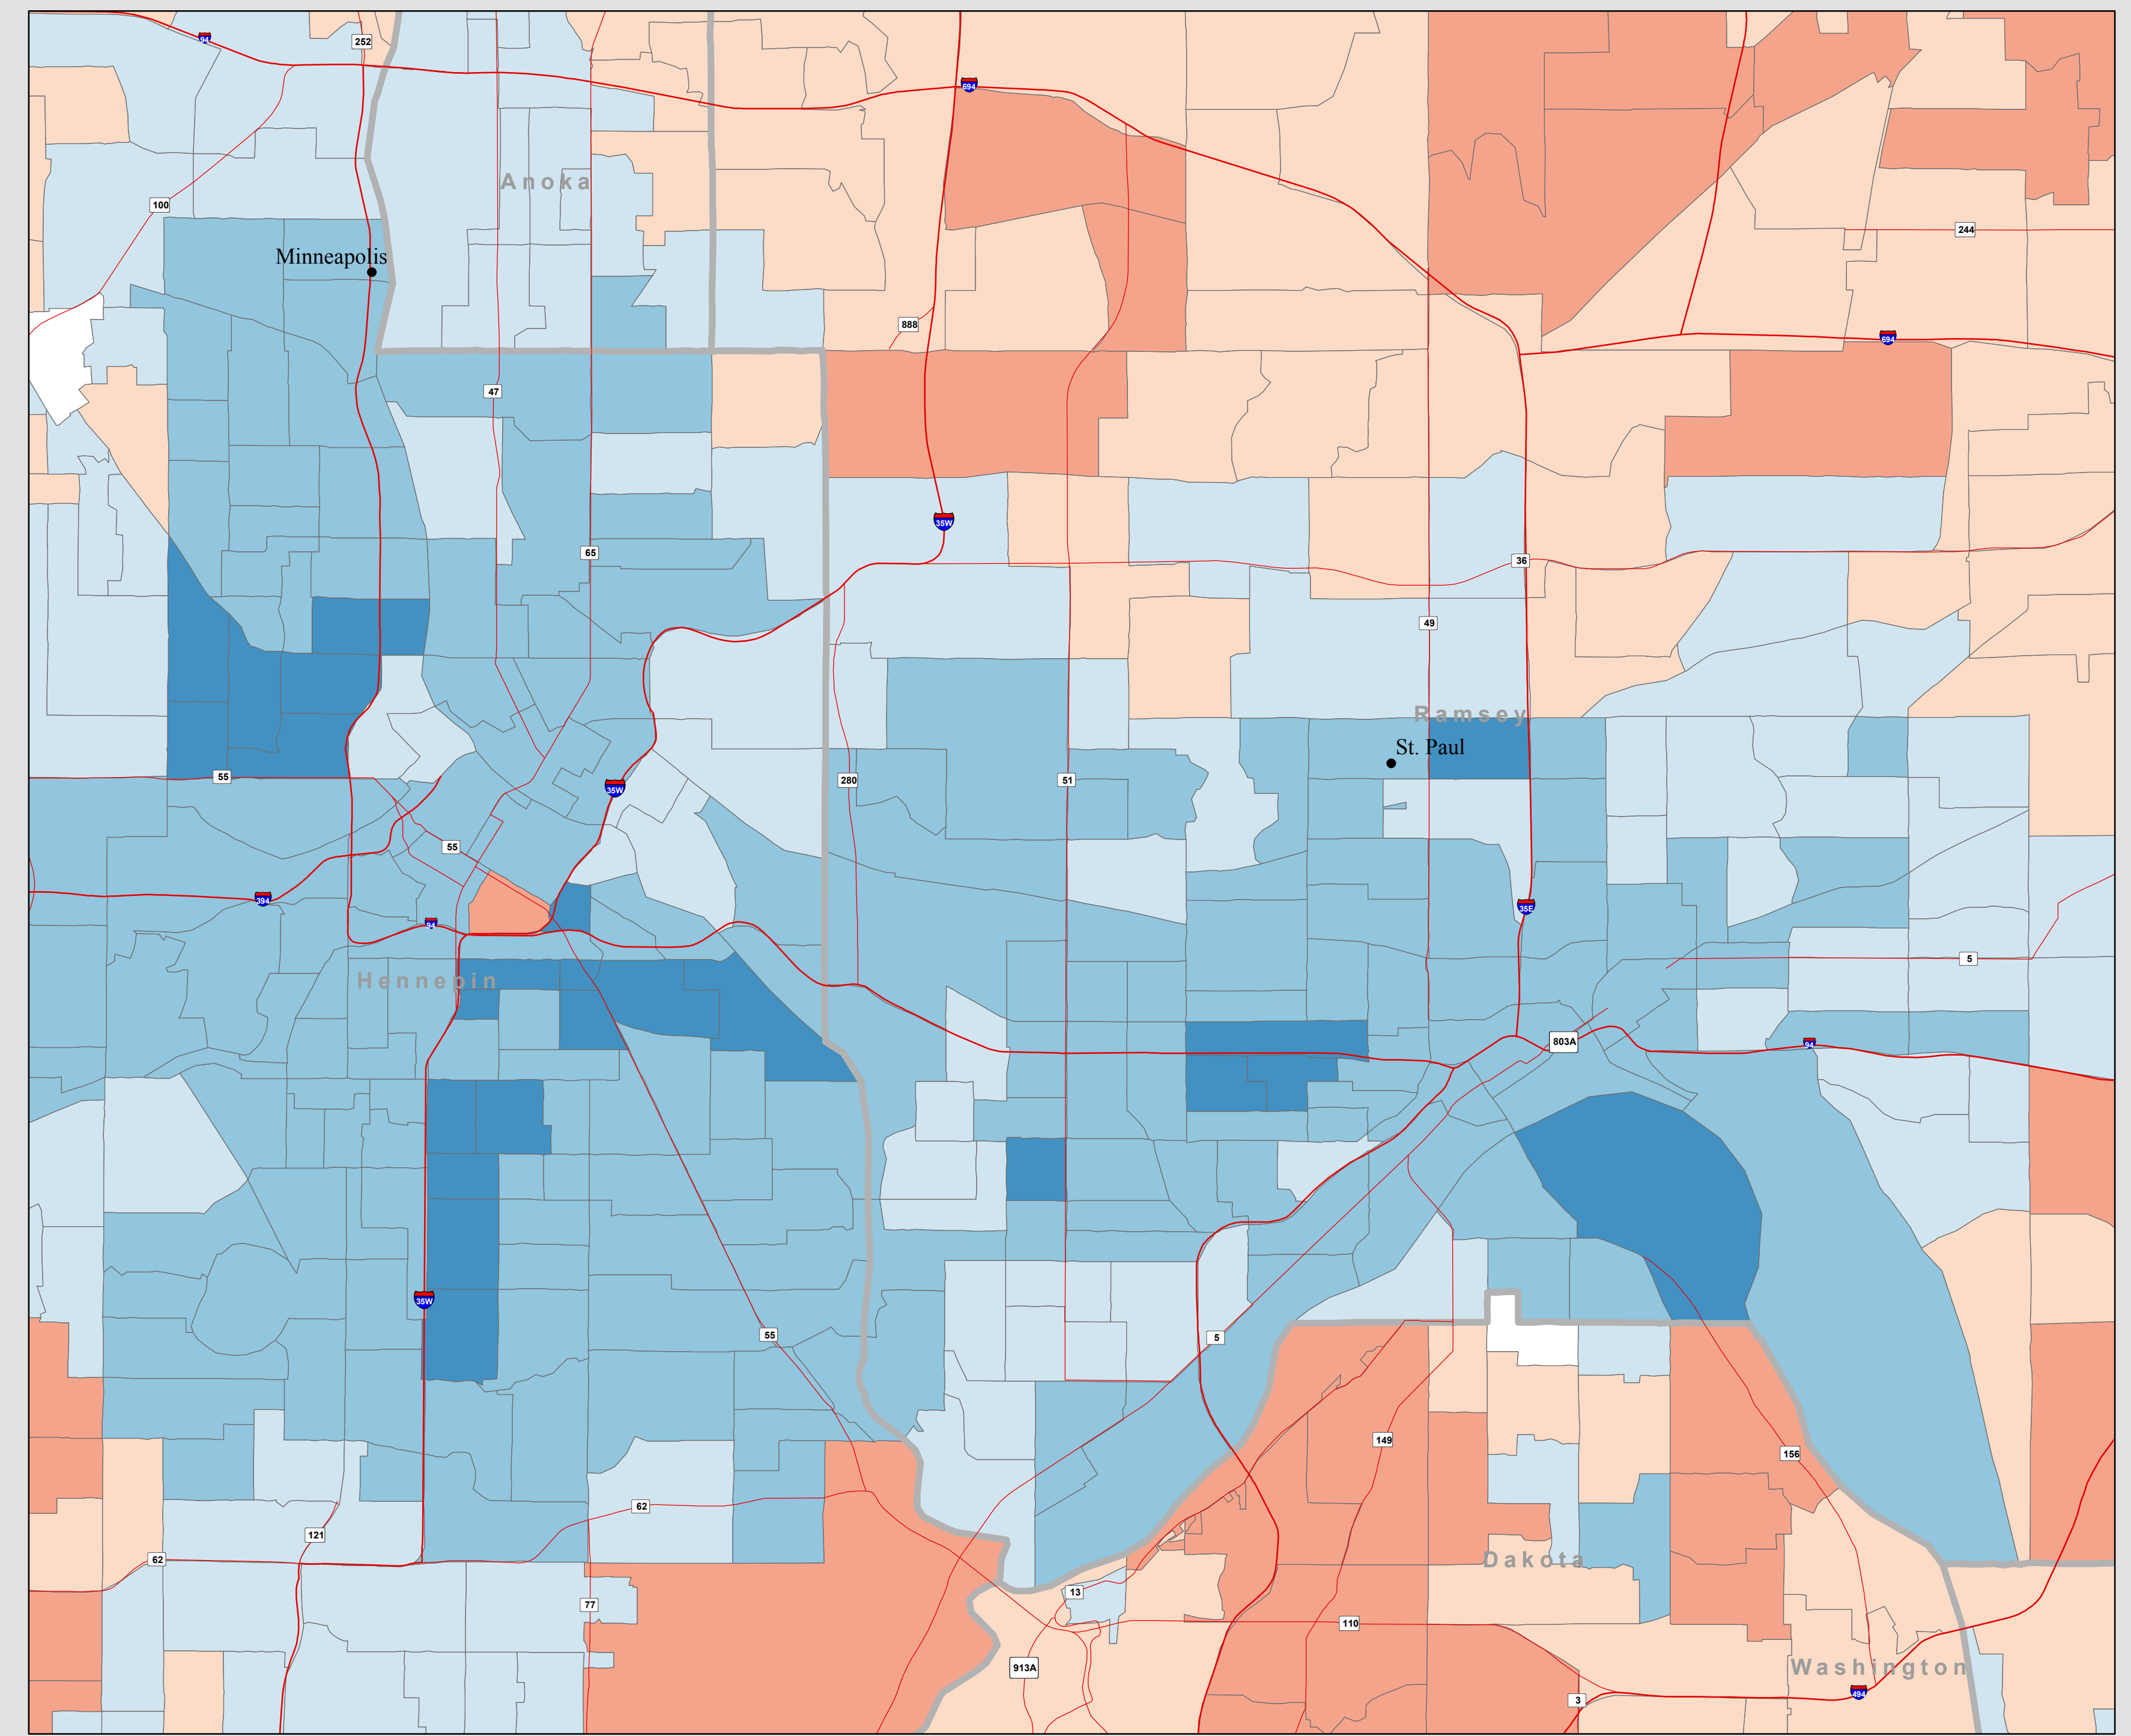

2002 Gubernatorial Election Results

Winning party by precinct

Minneapolis and Saint Paul

Metro Area

Duluth

Mankato

Rochester

St. Cloud

Moorhead