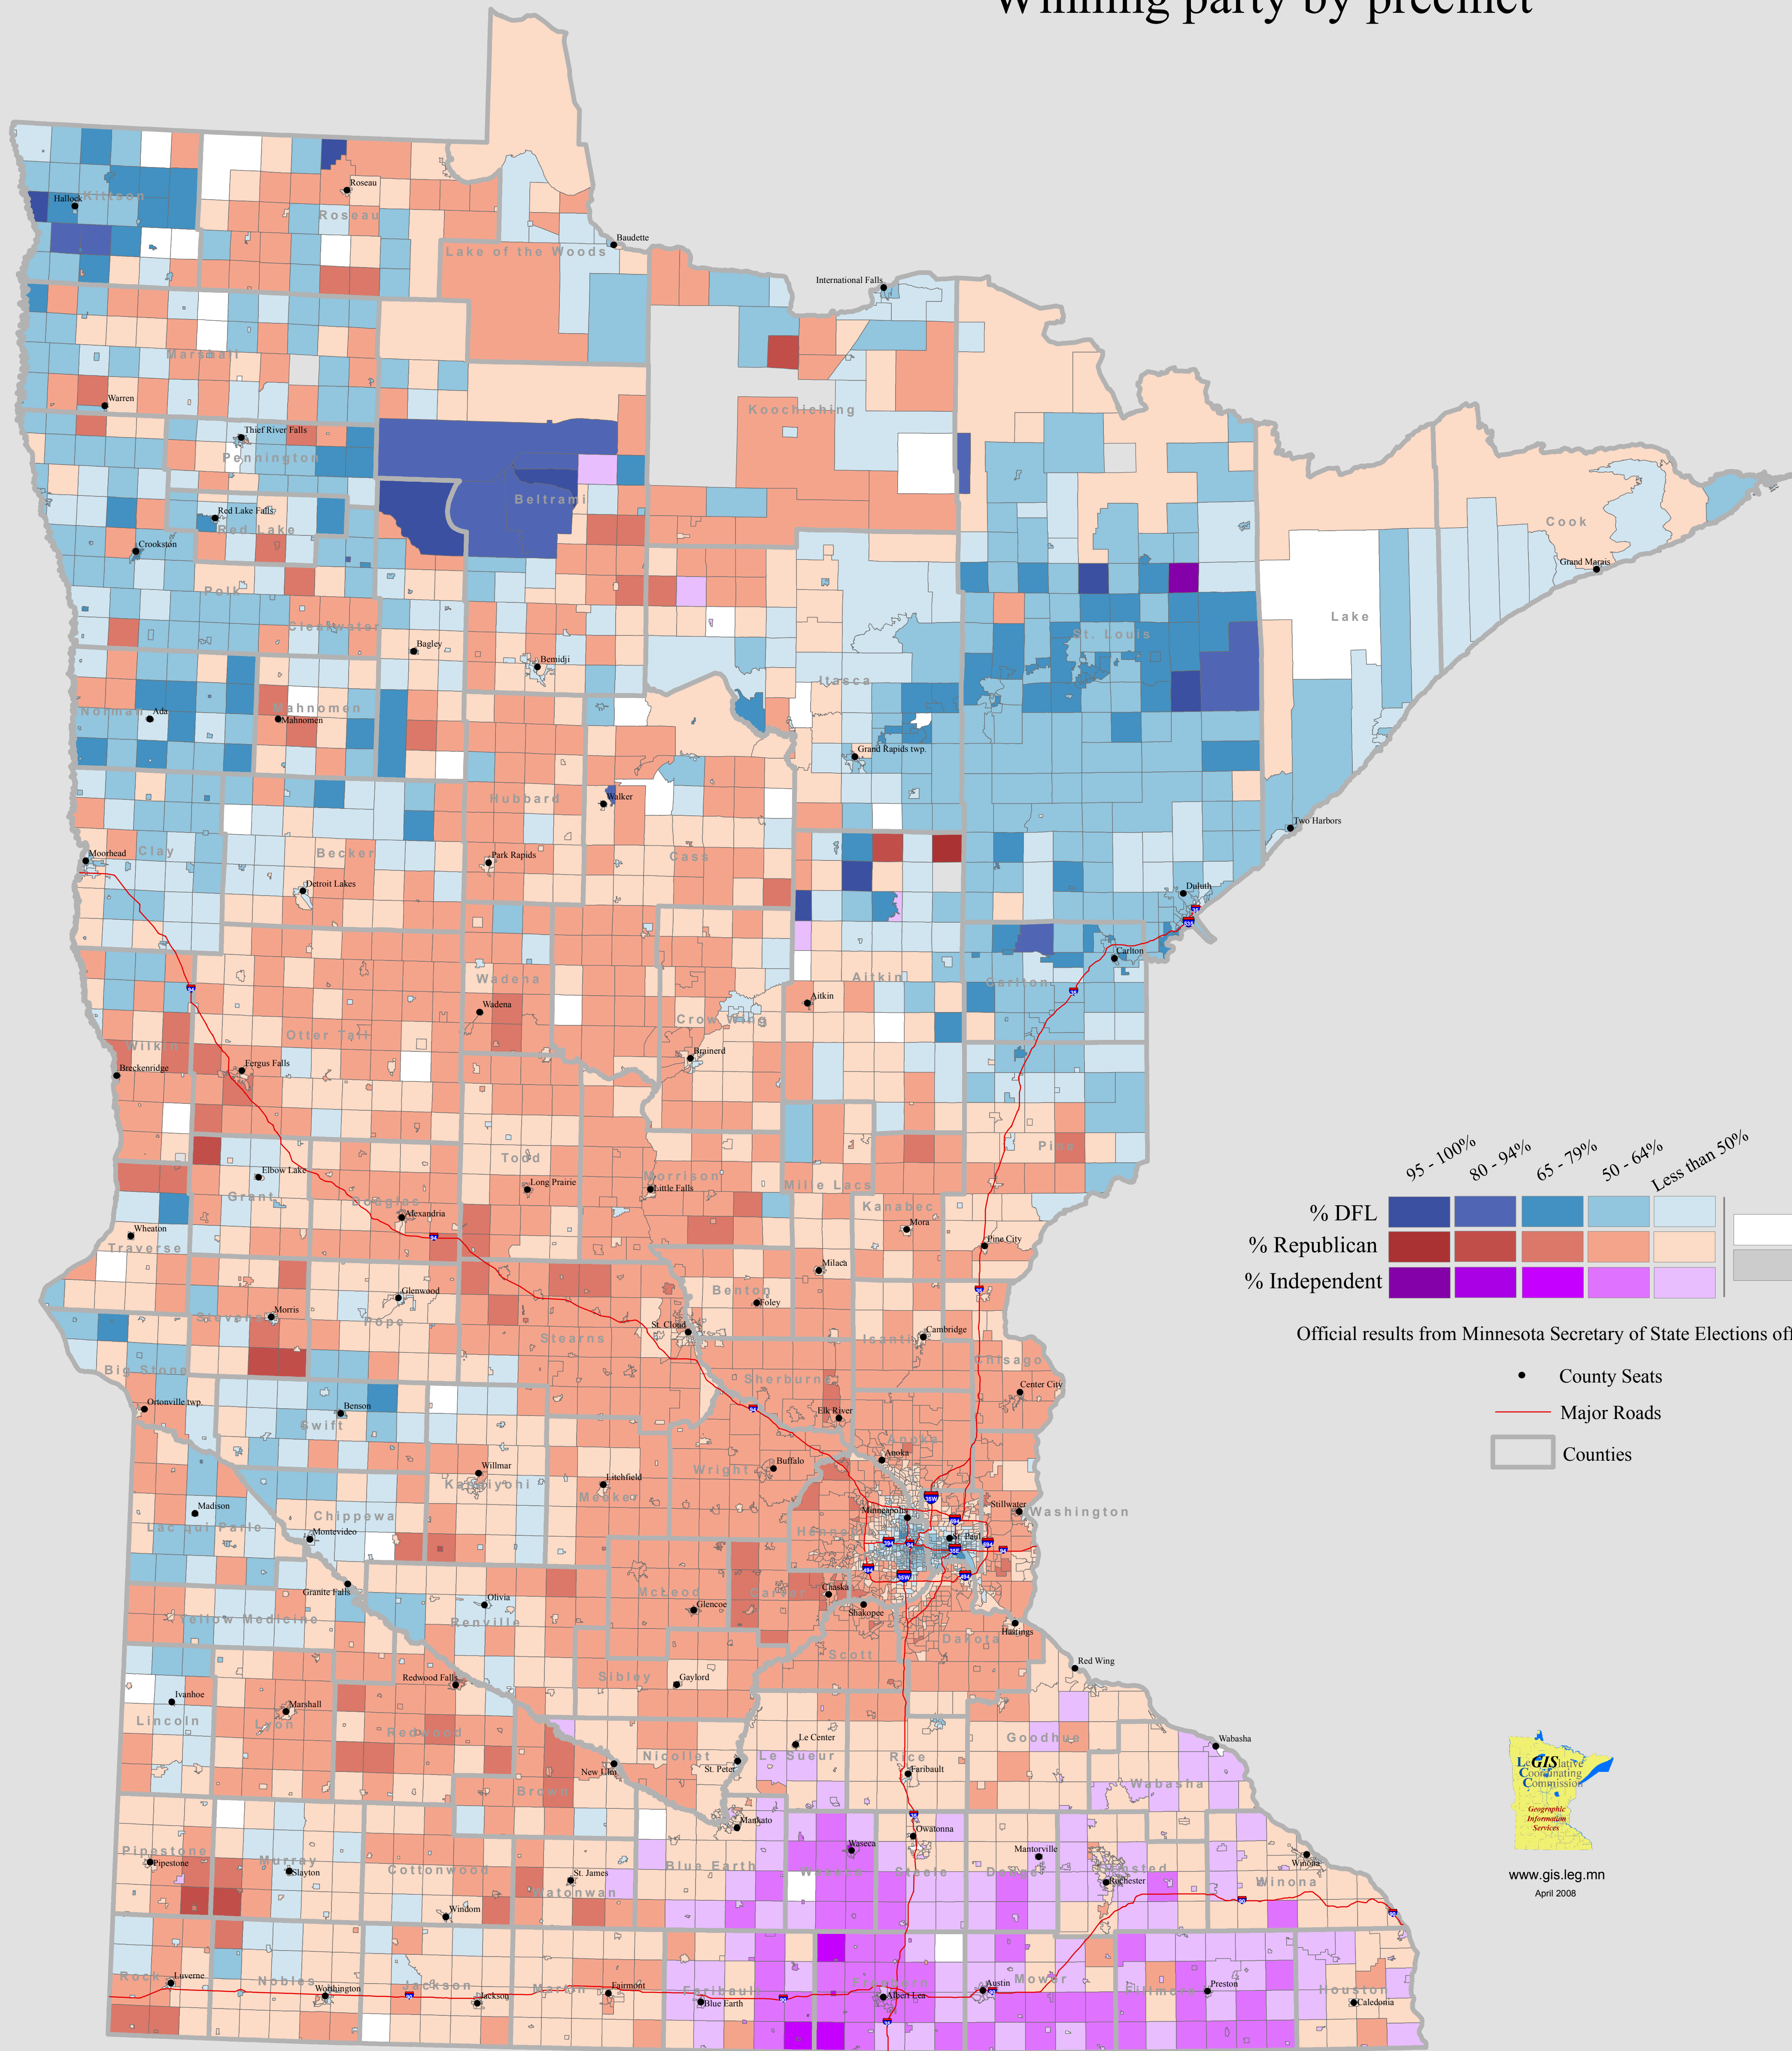

2002 Gubernatorial Election Results

Winning party by precinct

Minneapolis and Saint Paul

Metro Area

Duluth

Mankato

Rochester

St. Cloud

Moorhead