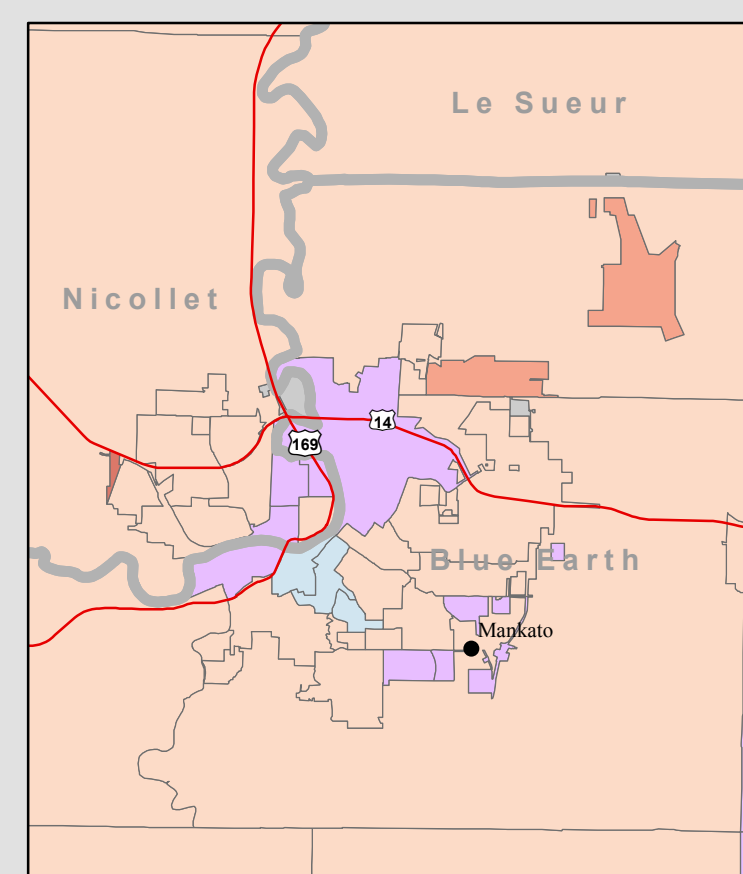

2002 Gubernatorial Election Results

Winning party by precinct

Minneapolis and Saint Paul

Metro Area

Duluth

Mankato

Rochester

St. Cloud

Moorhead