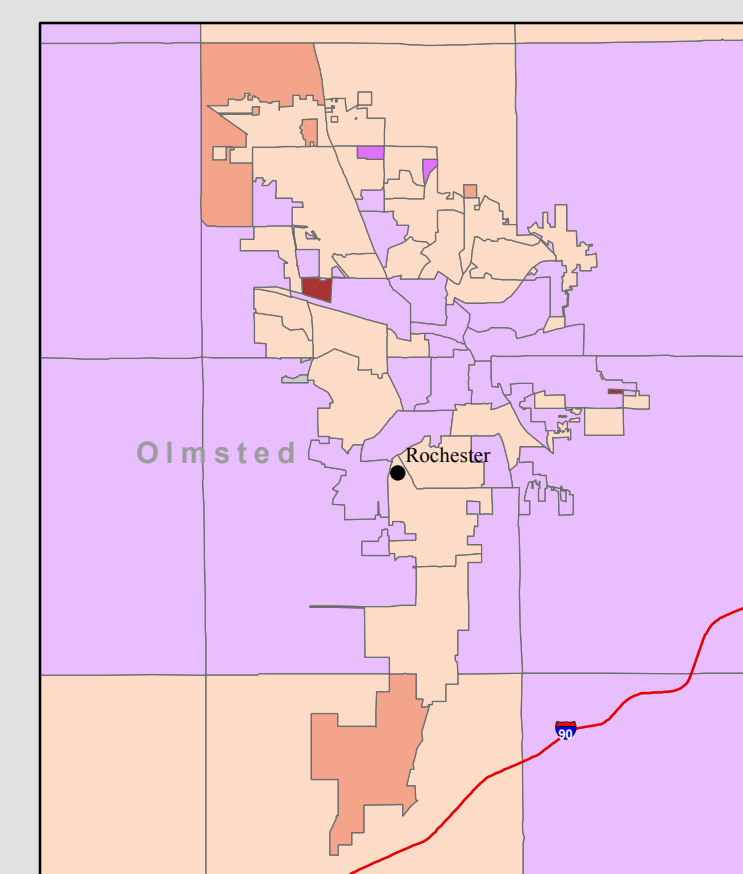

2002 Gubernatorial Election Results

Winning party by precinct

Minneapolis and Saint Paul

Metro Area

Duluth

Mankato

Rochester

St. Cloud

Moorhead