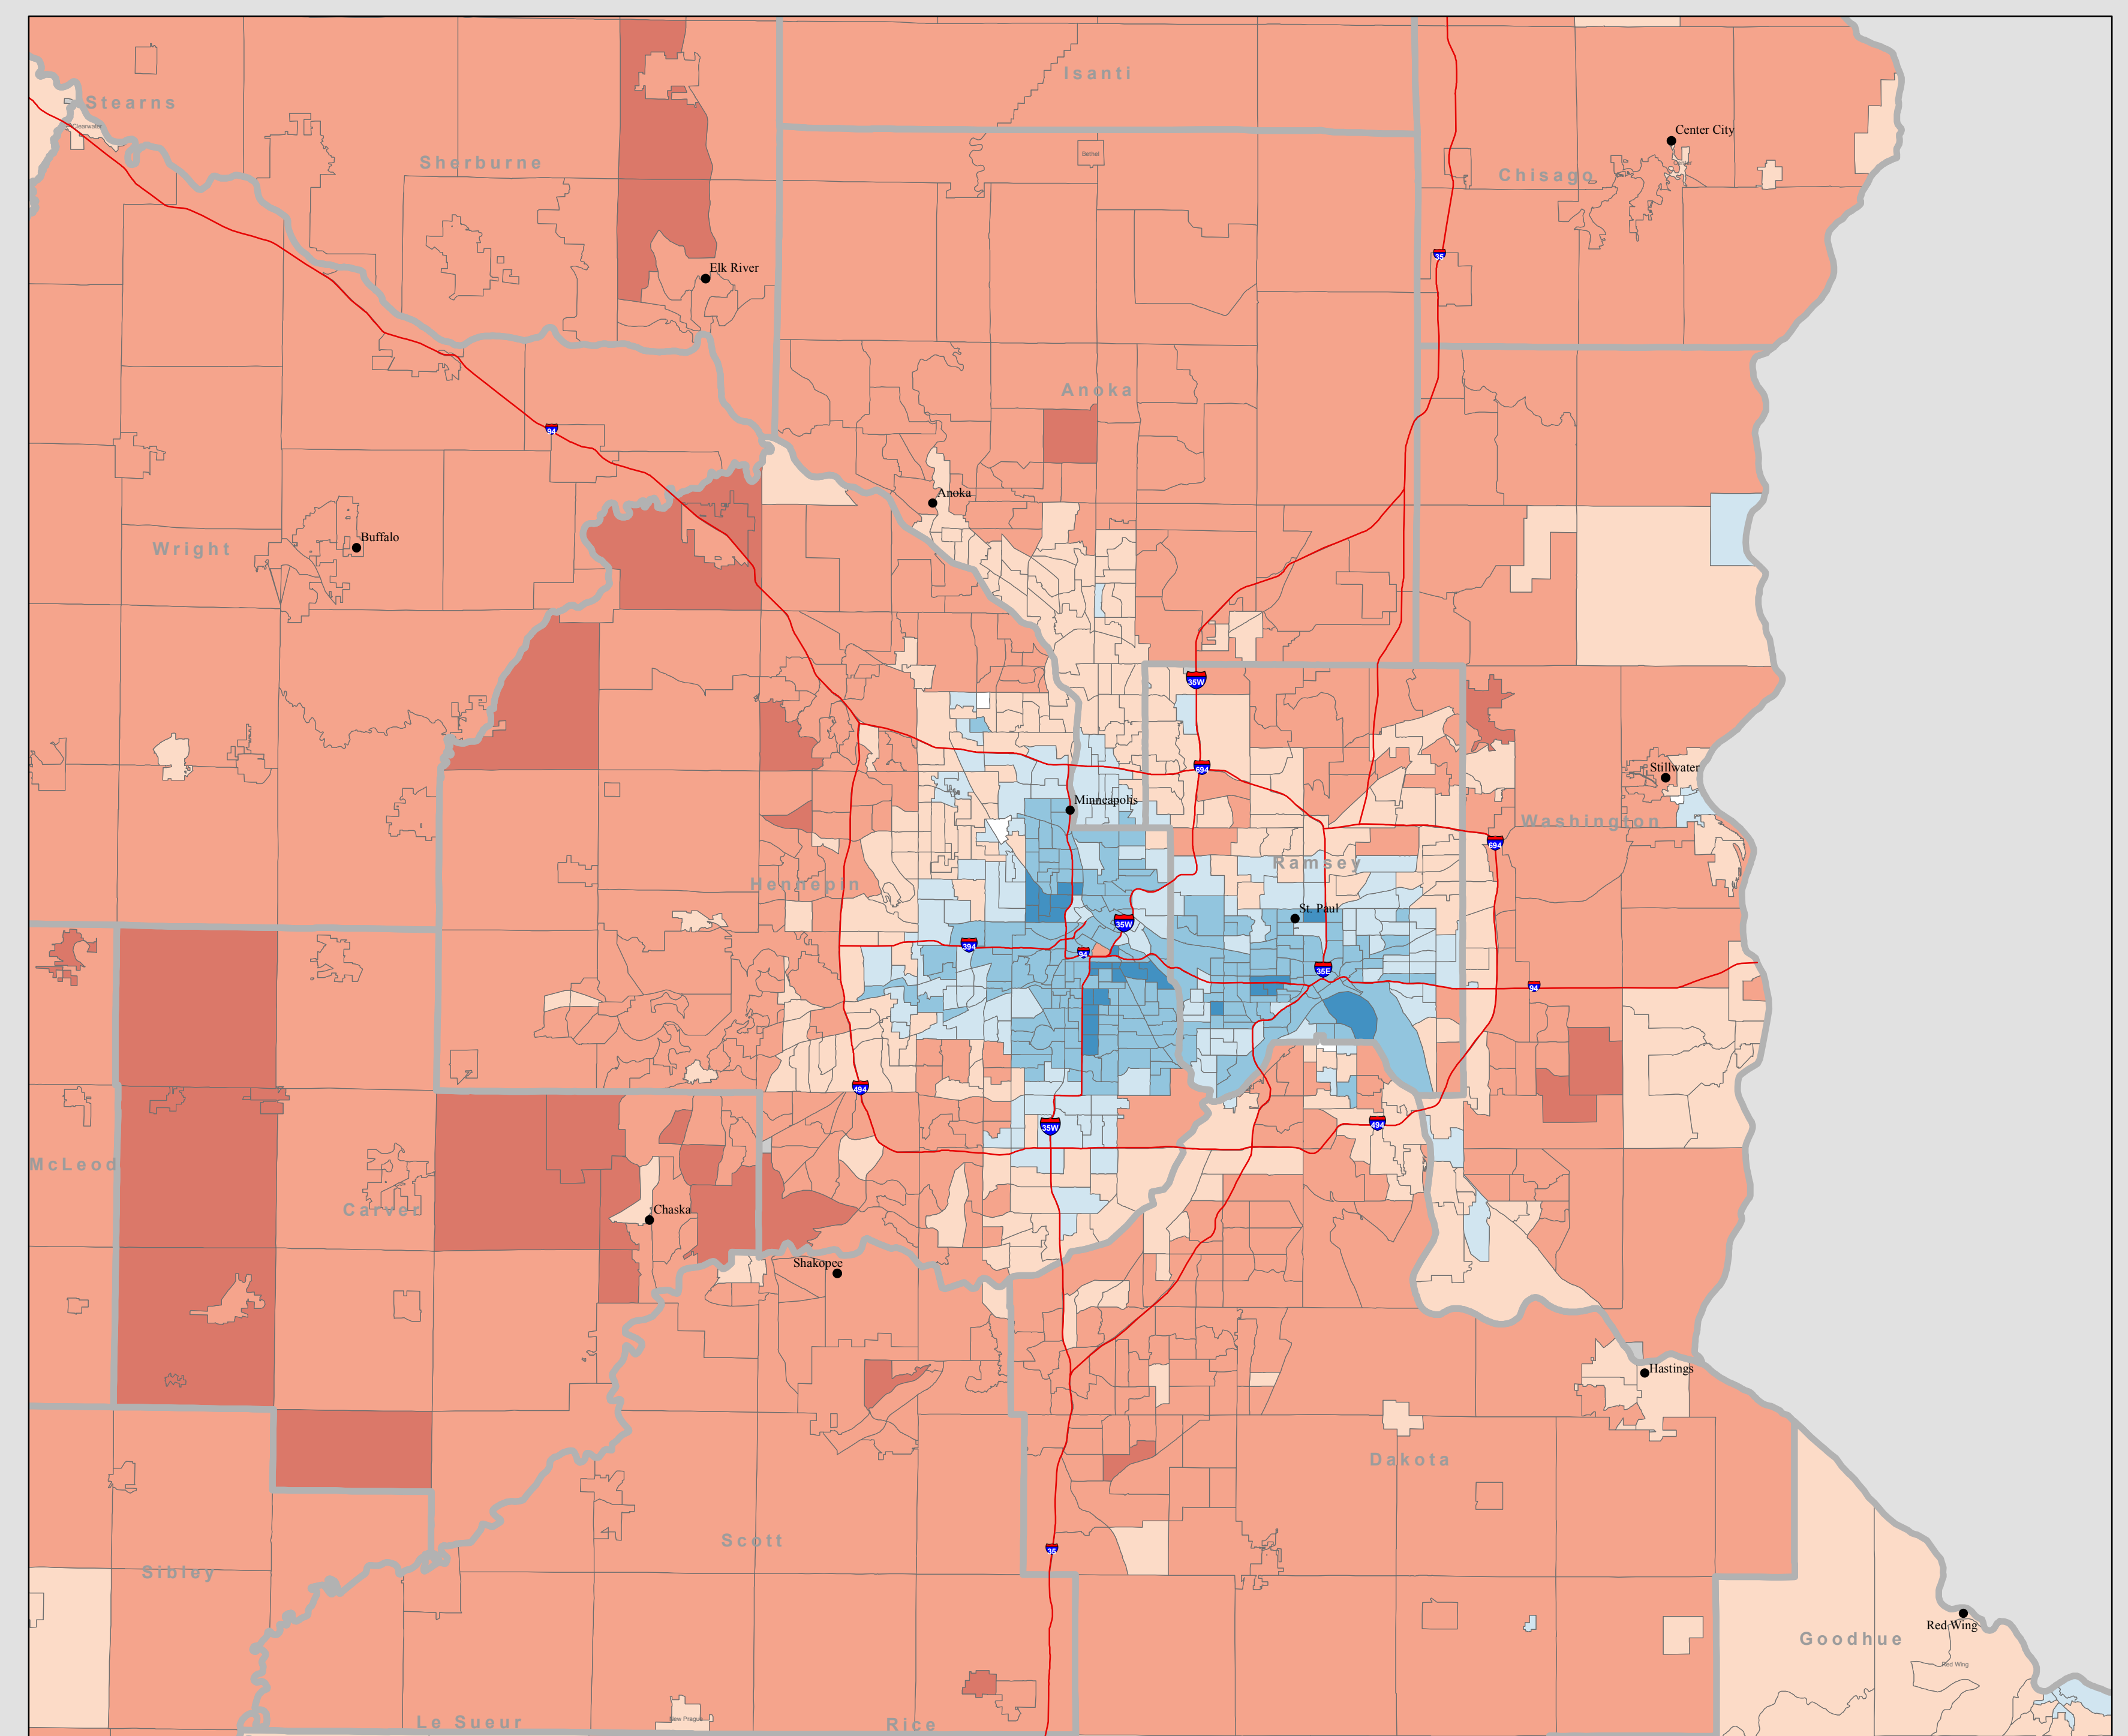

2002 Gubernatorial Election Results

Winning party by precinct

Minneapolis and Saint Paul

Metro Area

Duluth

Mankato

Rochester

St. Cloud

Moorhead