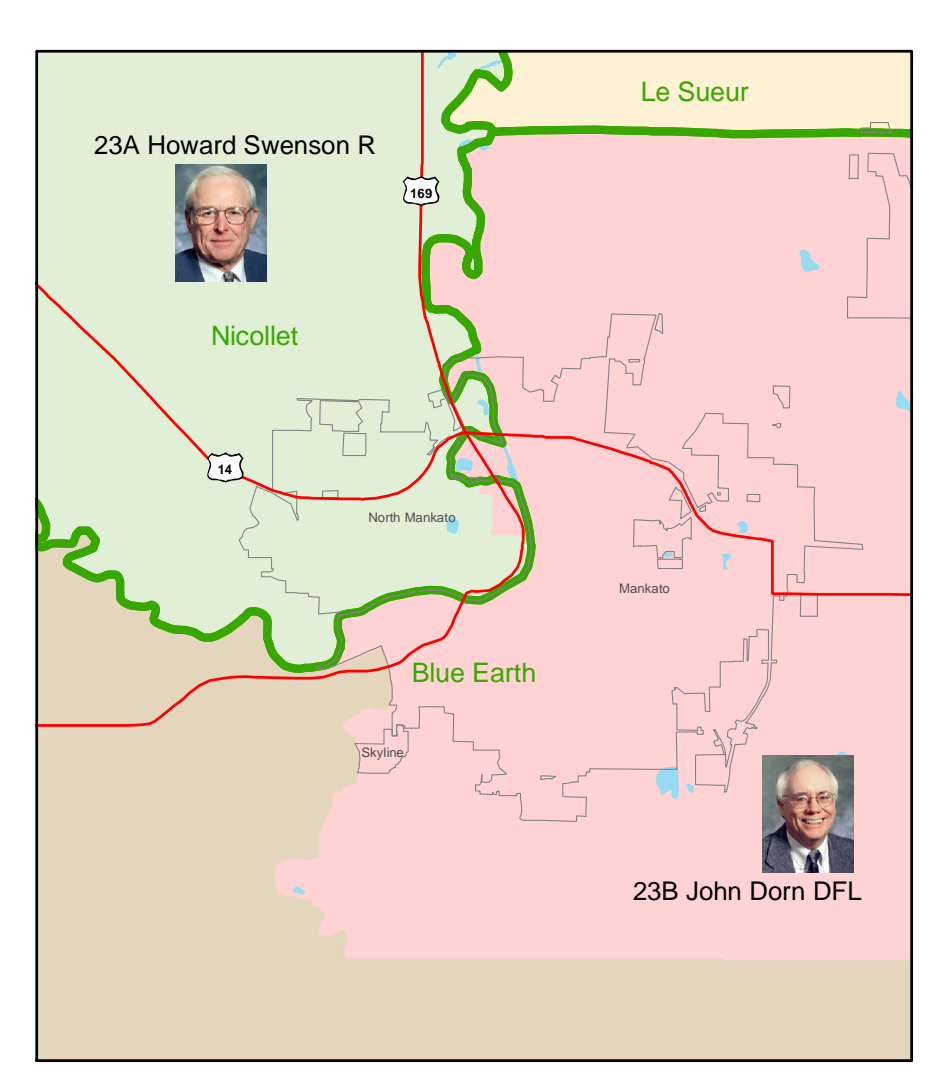

2003 Minnesota House of Representatives

Minneapolis and Saint Paul

Metro Area

Duluth

Mankato

Rochester

St. Cloud