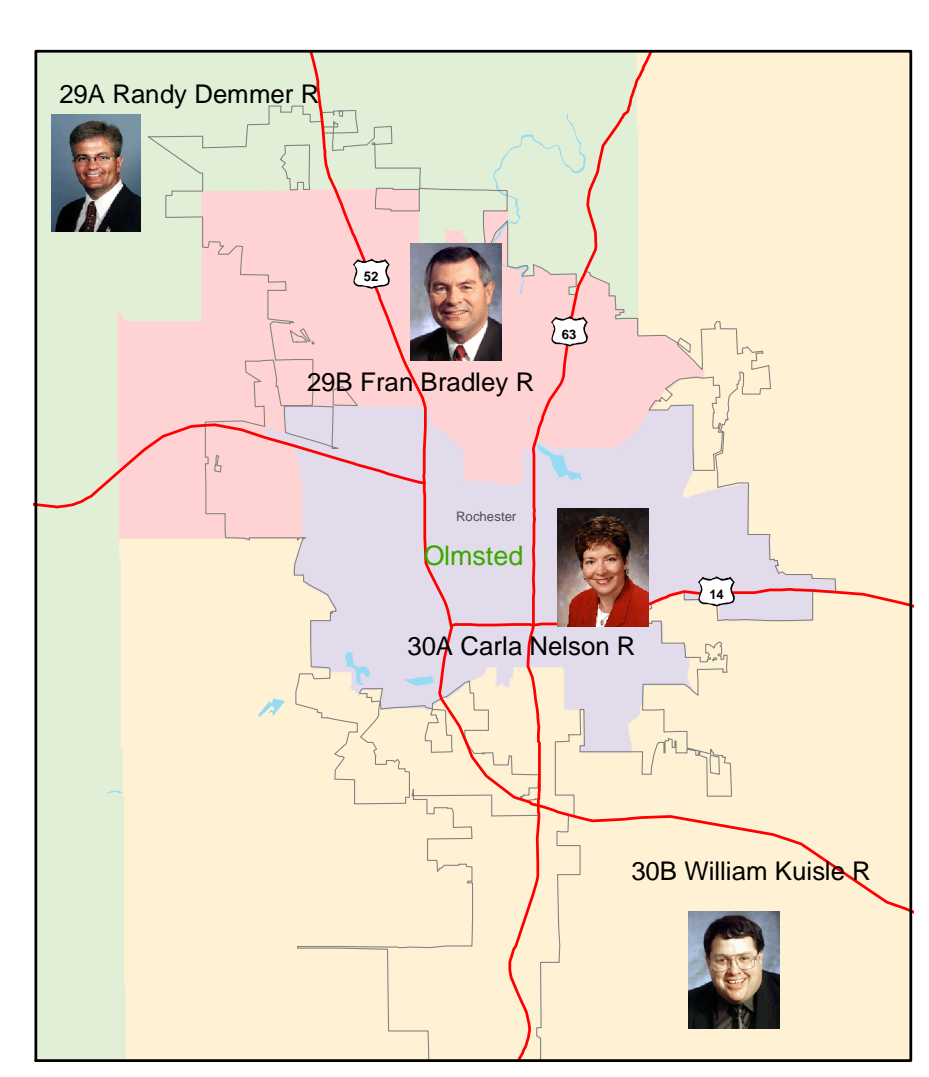

2003 Minnesota House of Representatives

Minneapolis and Saint Paul

Metro Area

Duluth

Mankato

Rochester

St. Cloud