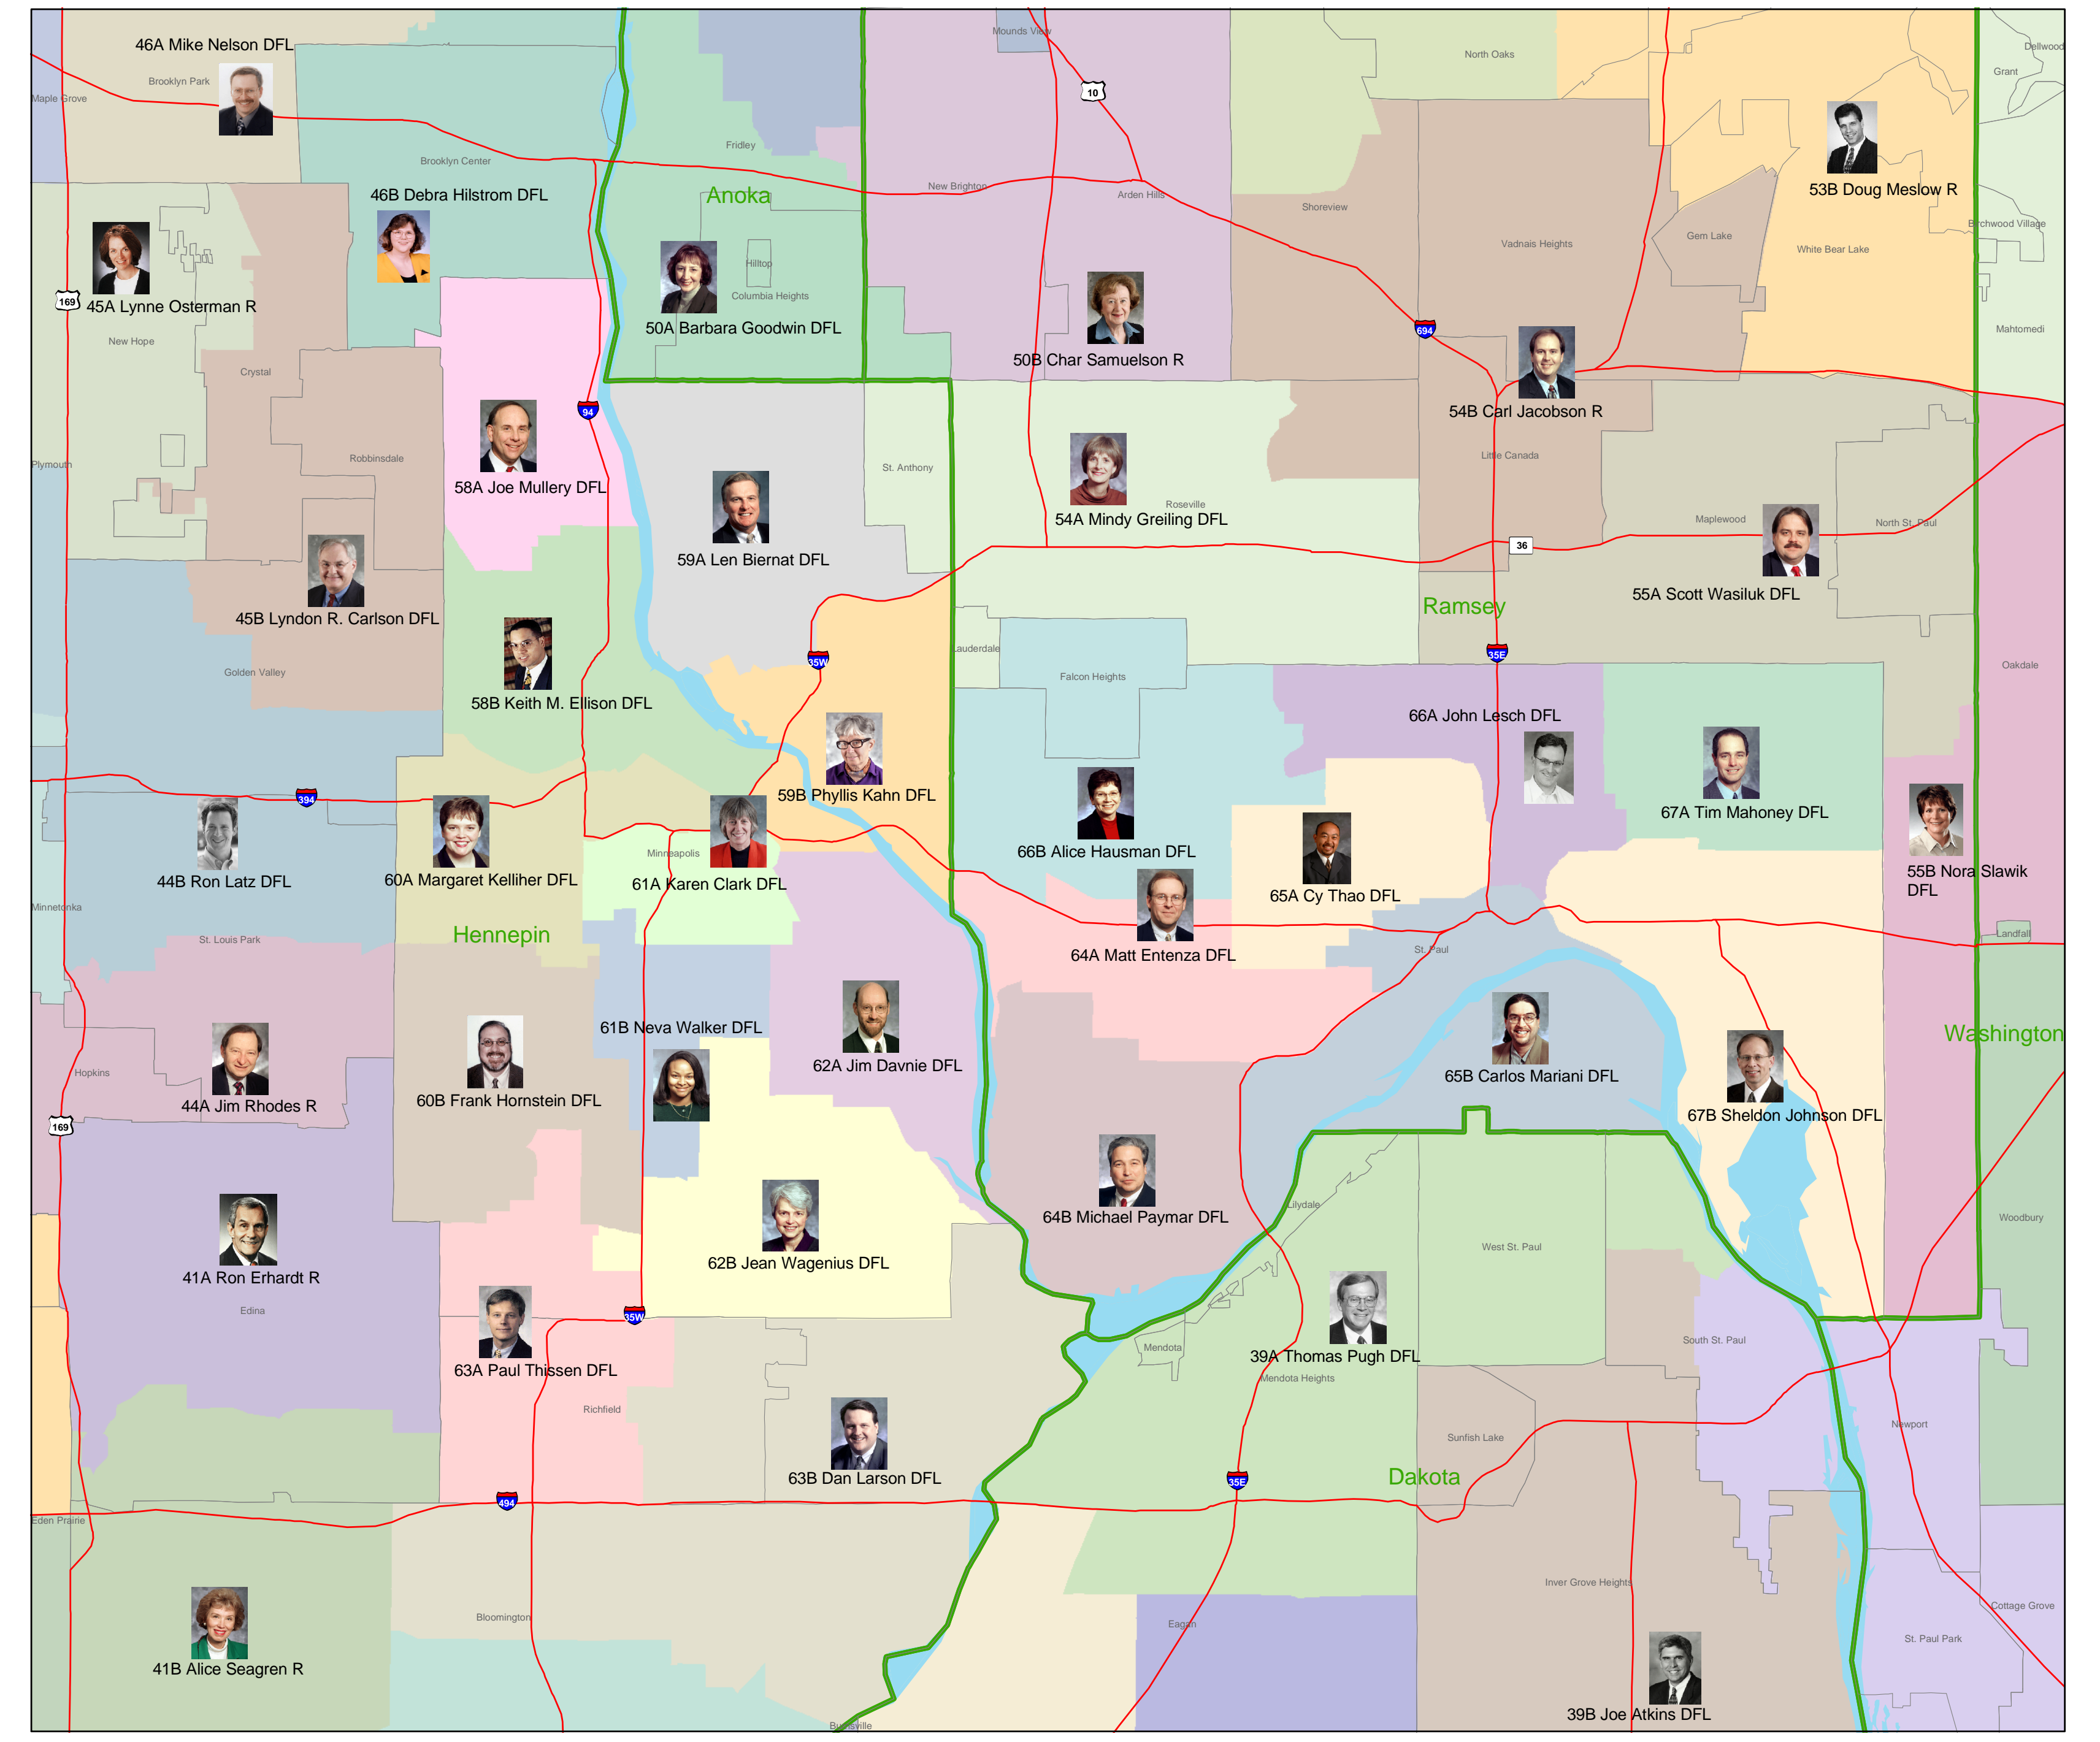

2003 Minnesota House of Representatives

Minneapolis and Saint Paul

Metro Area

Duluth

Mankato

Rochester

St. Cloud