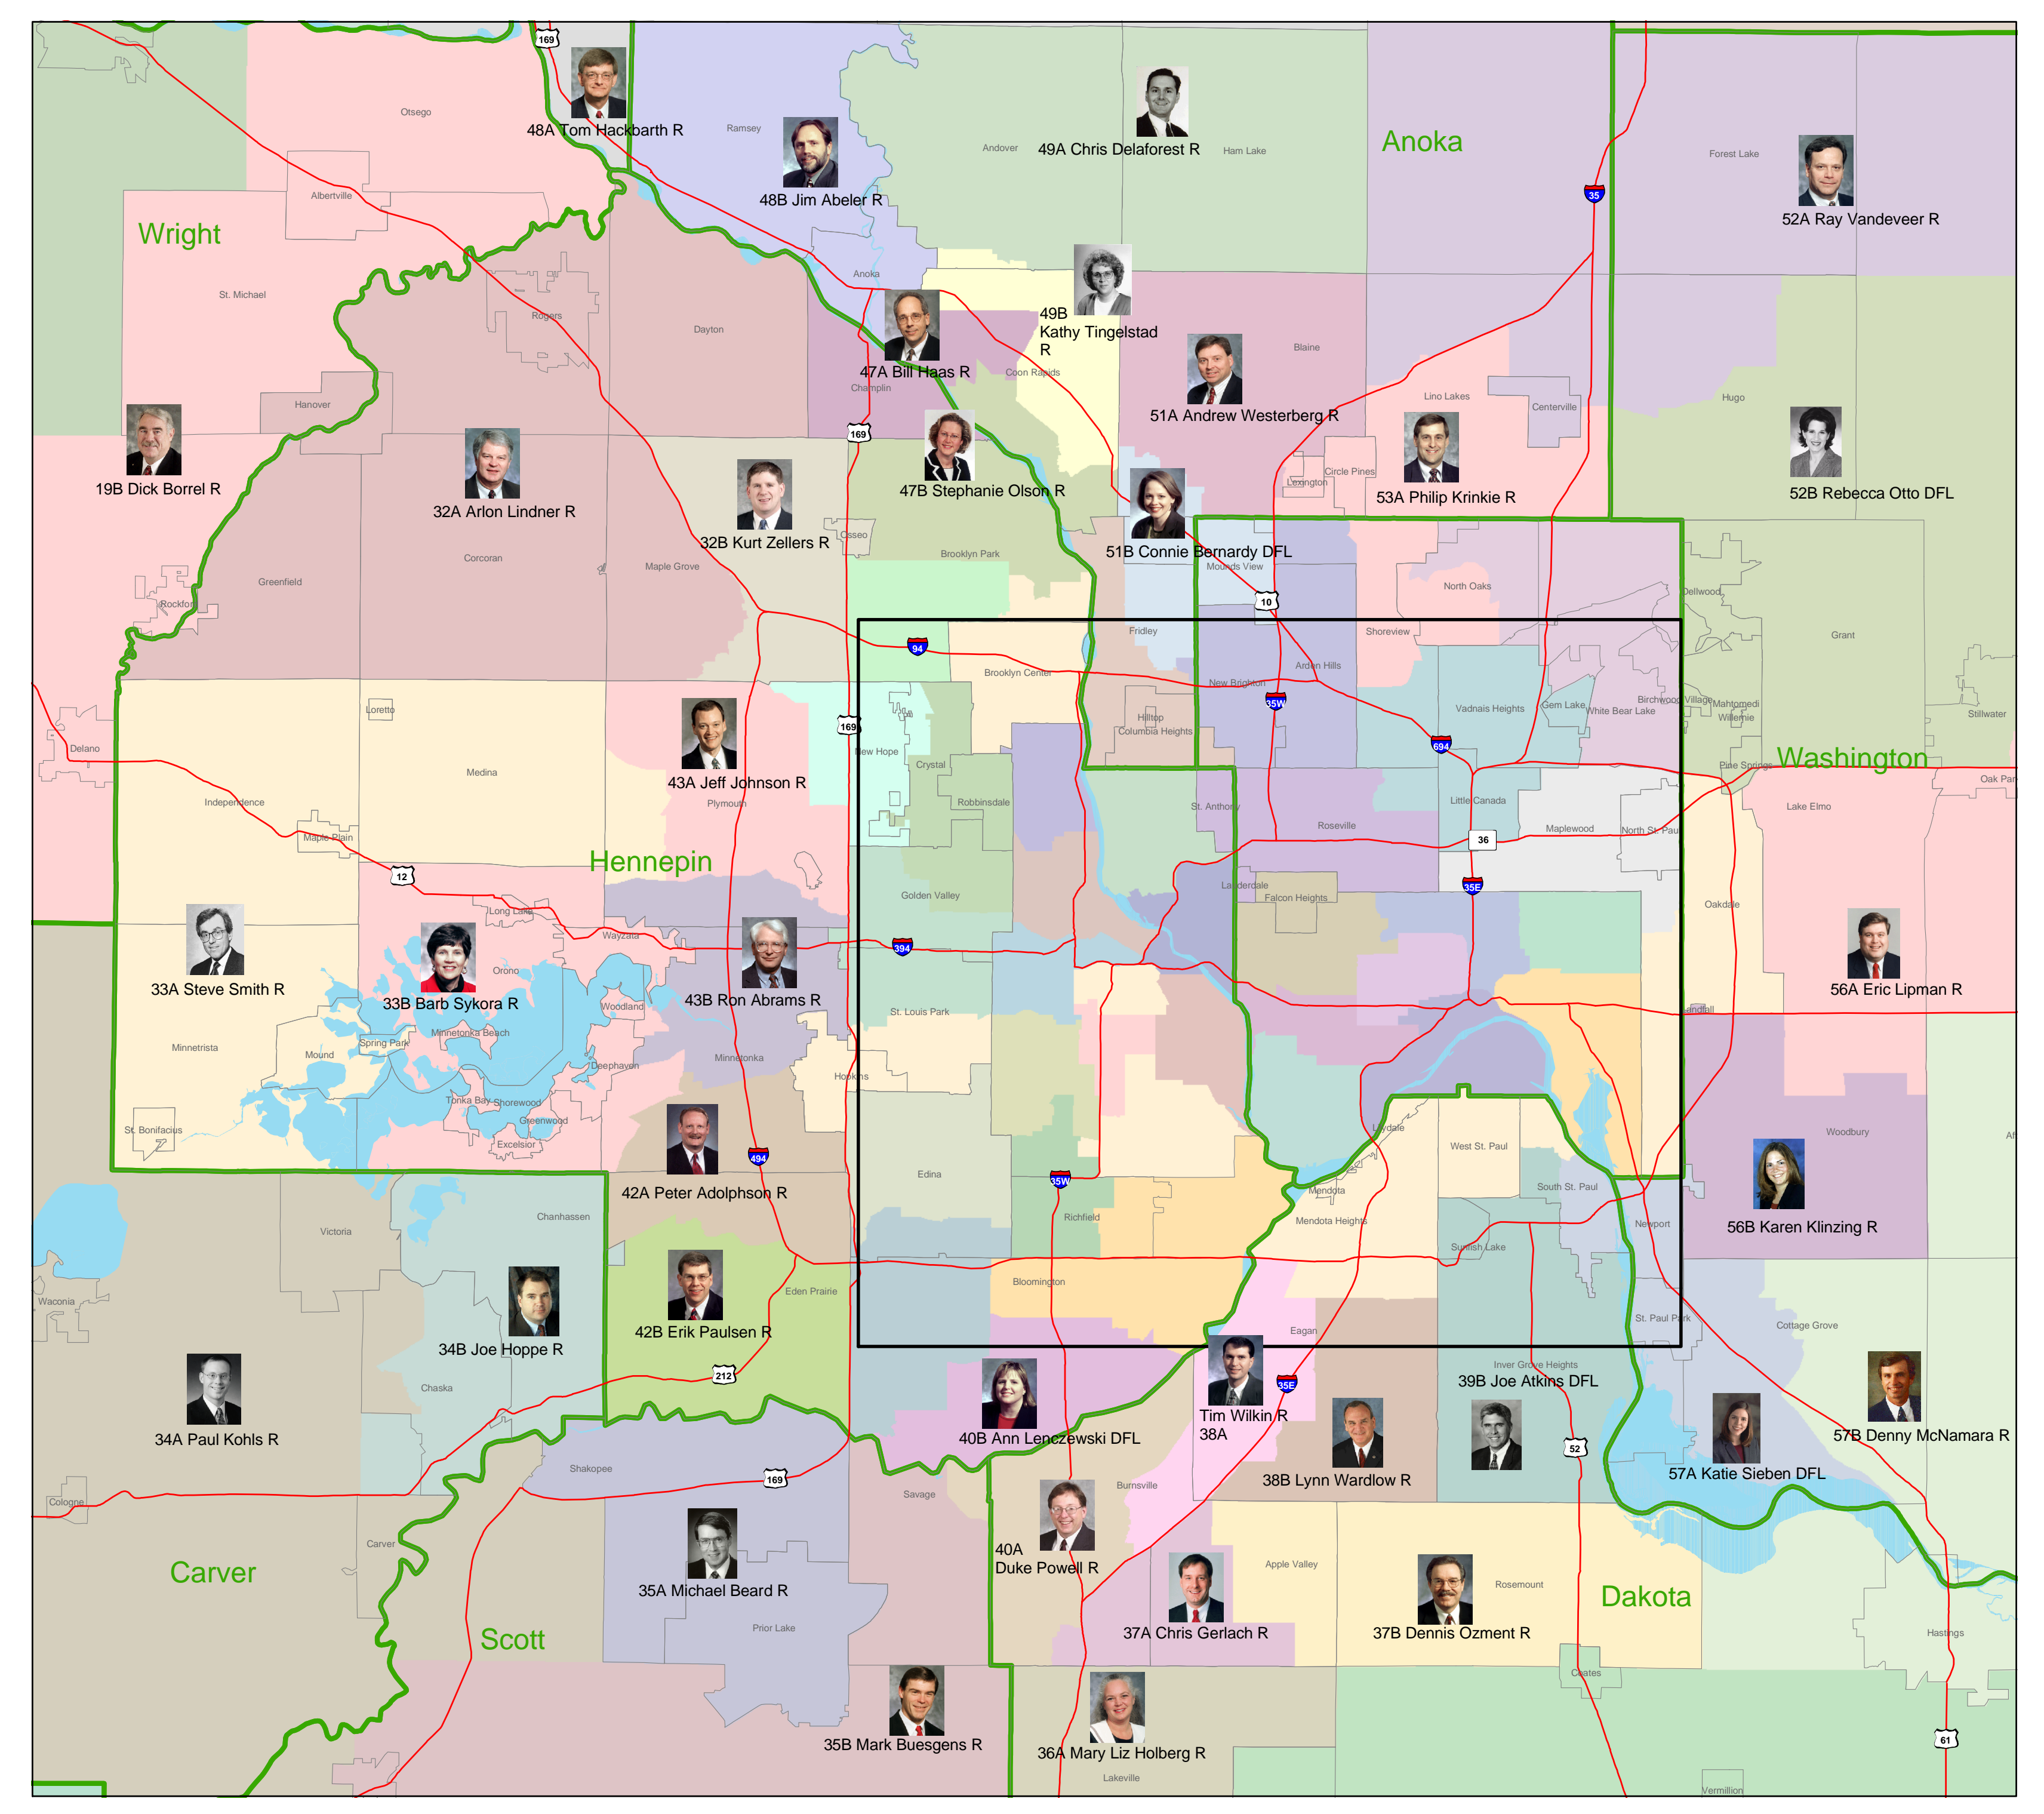

2003 Minnesota House of Representatives

Minneapolis and Saint Paul

Metro Area

Duluth

Mankato

Rochester

St. Cloud