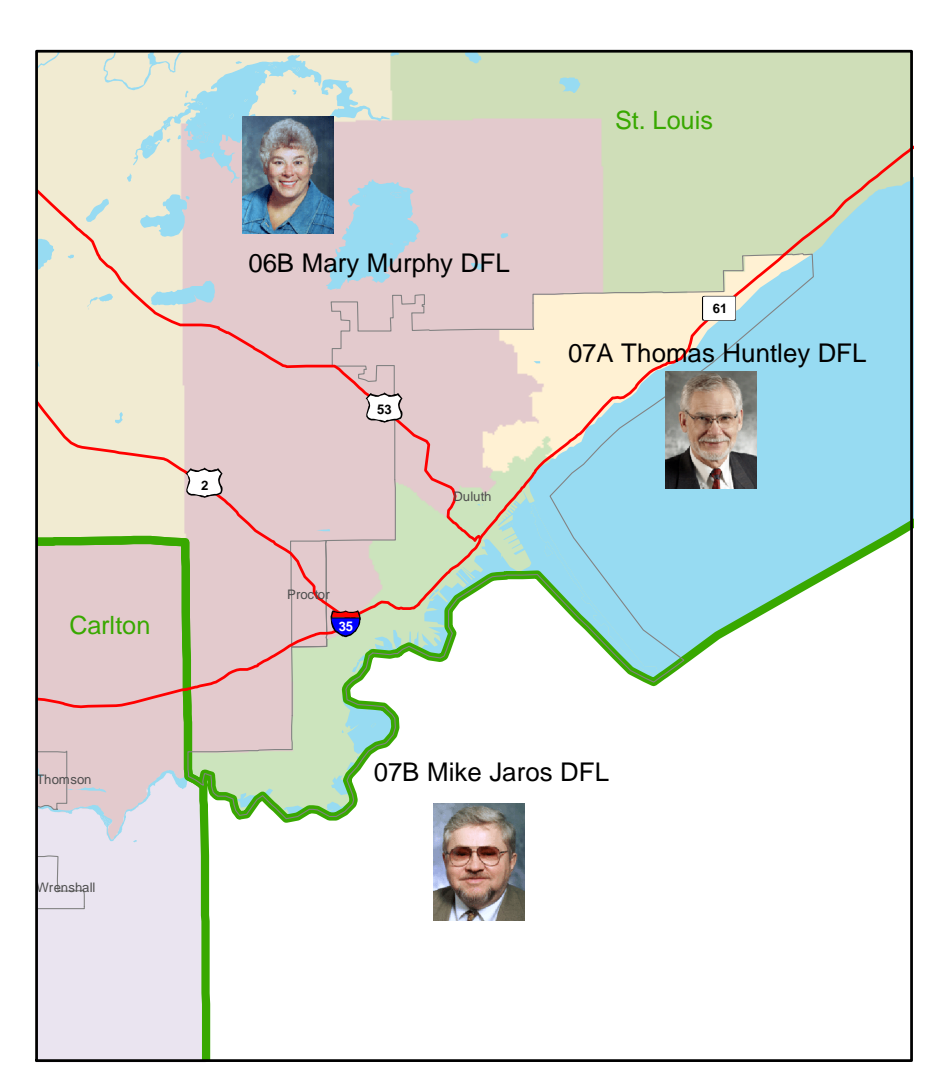

2003 Minnesota House of Representatives

Minneapolis and Saint Paul

Metro Area

Duluth

Mankato

Rochester

St. Cloud