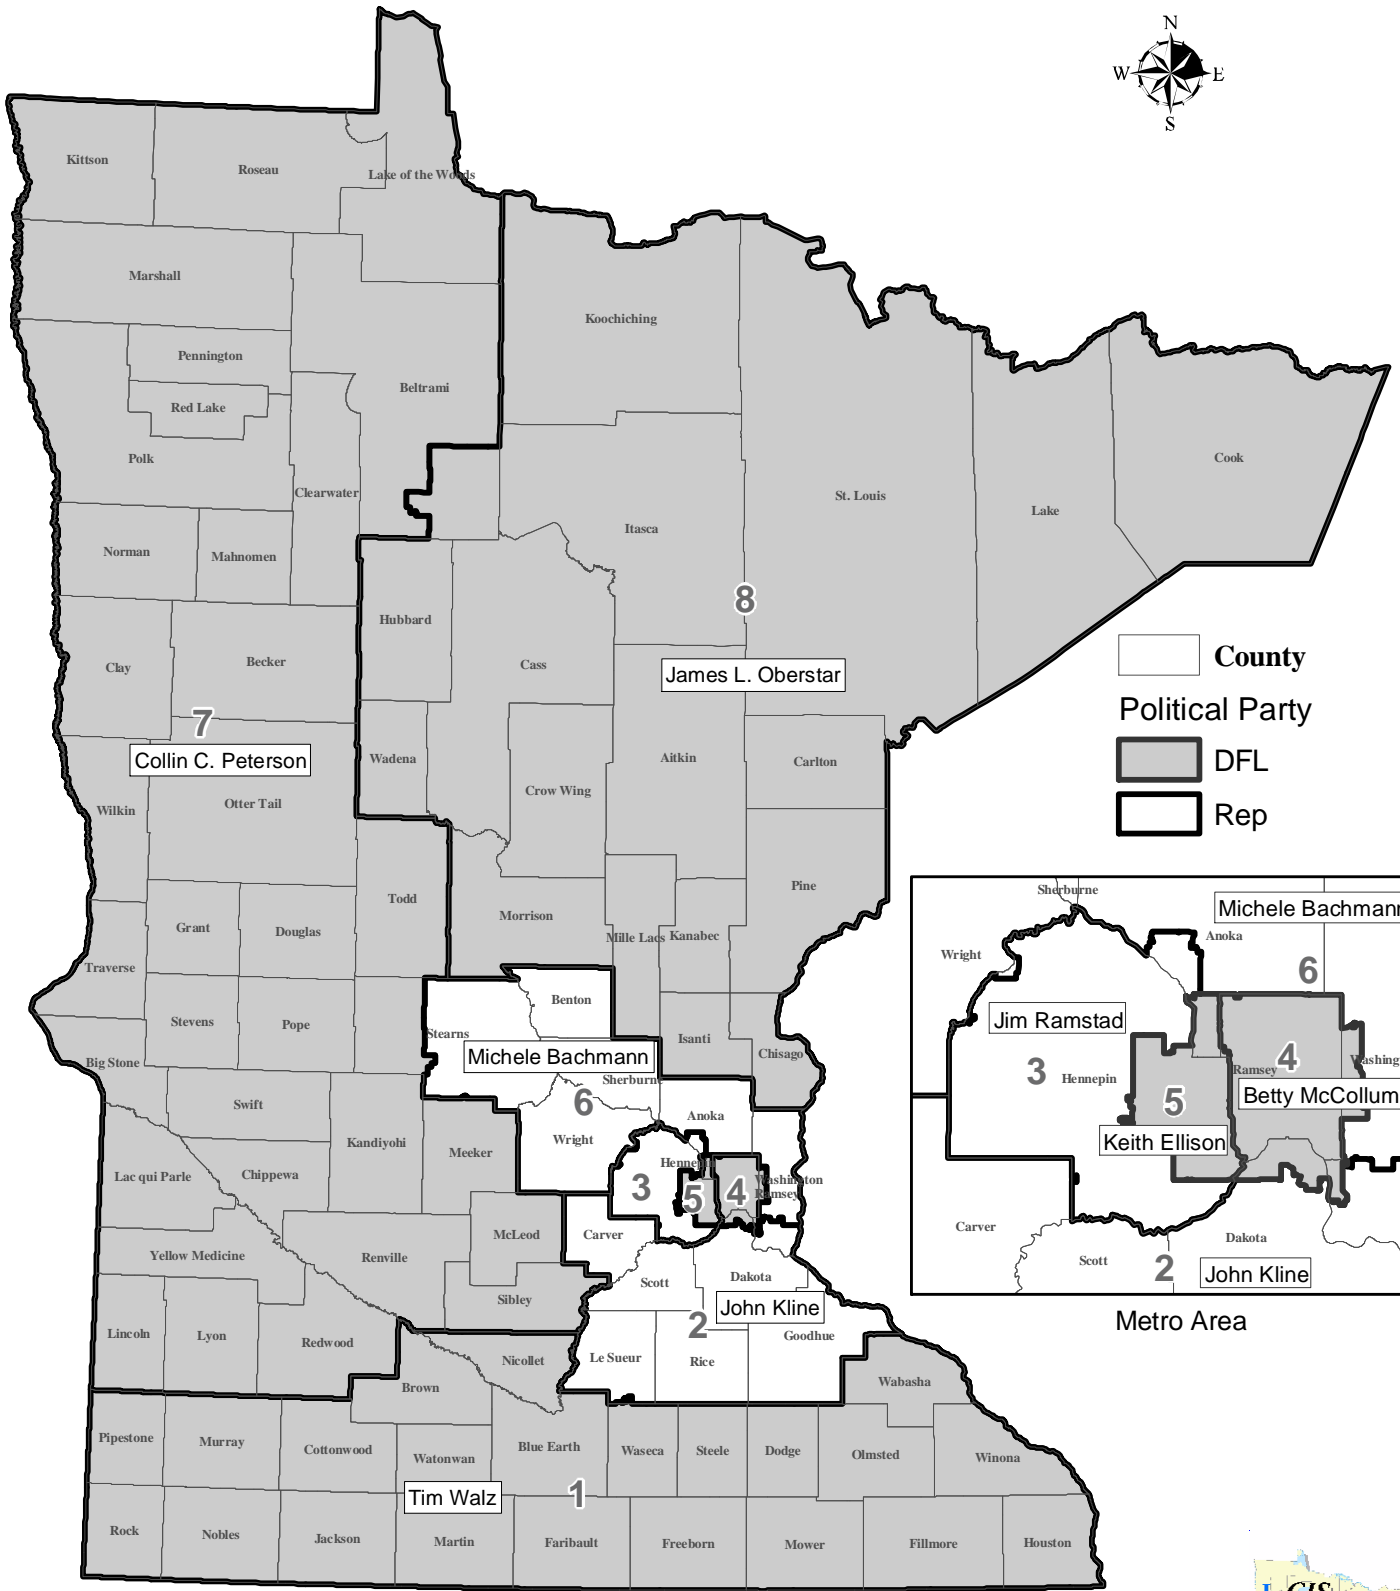

U.S. Representatives from Minnesota, 2006

County
 Political Party

- DFL
- Rep

Metro Area