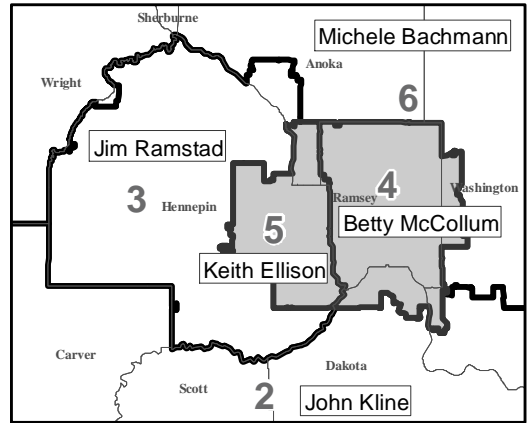

U.S. Representatives from Minnesota, 2006

County
 Political Party

- DFL
- Rep

Metro Area