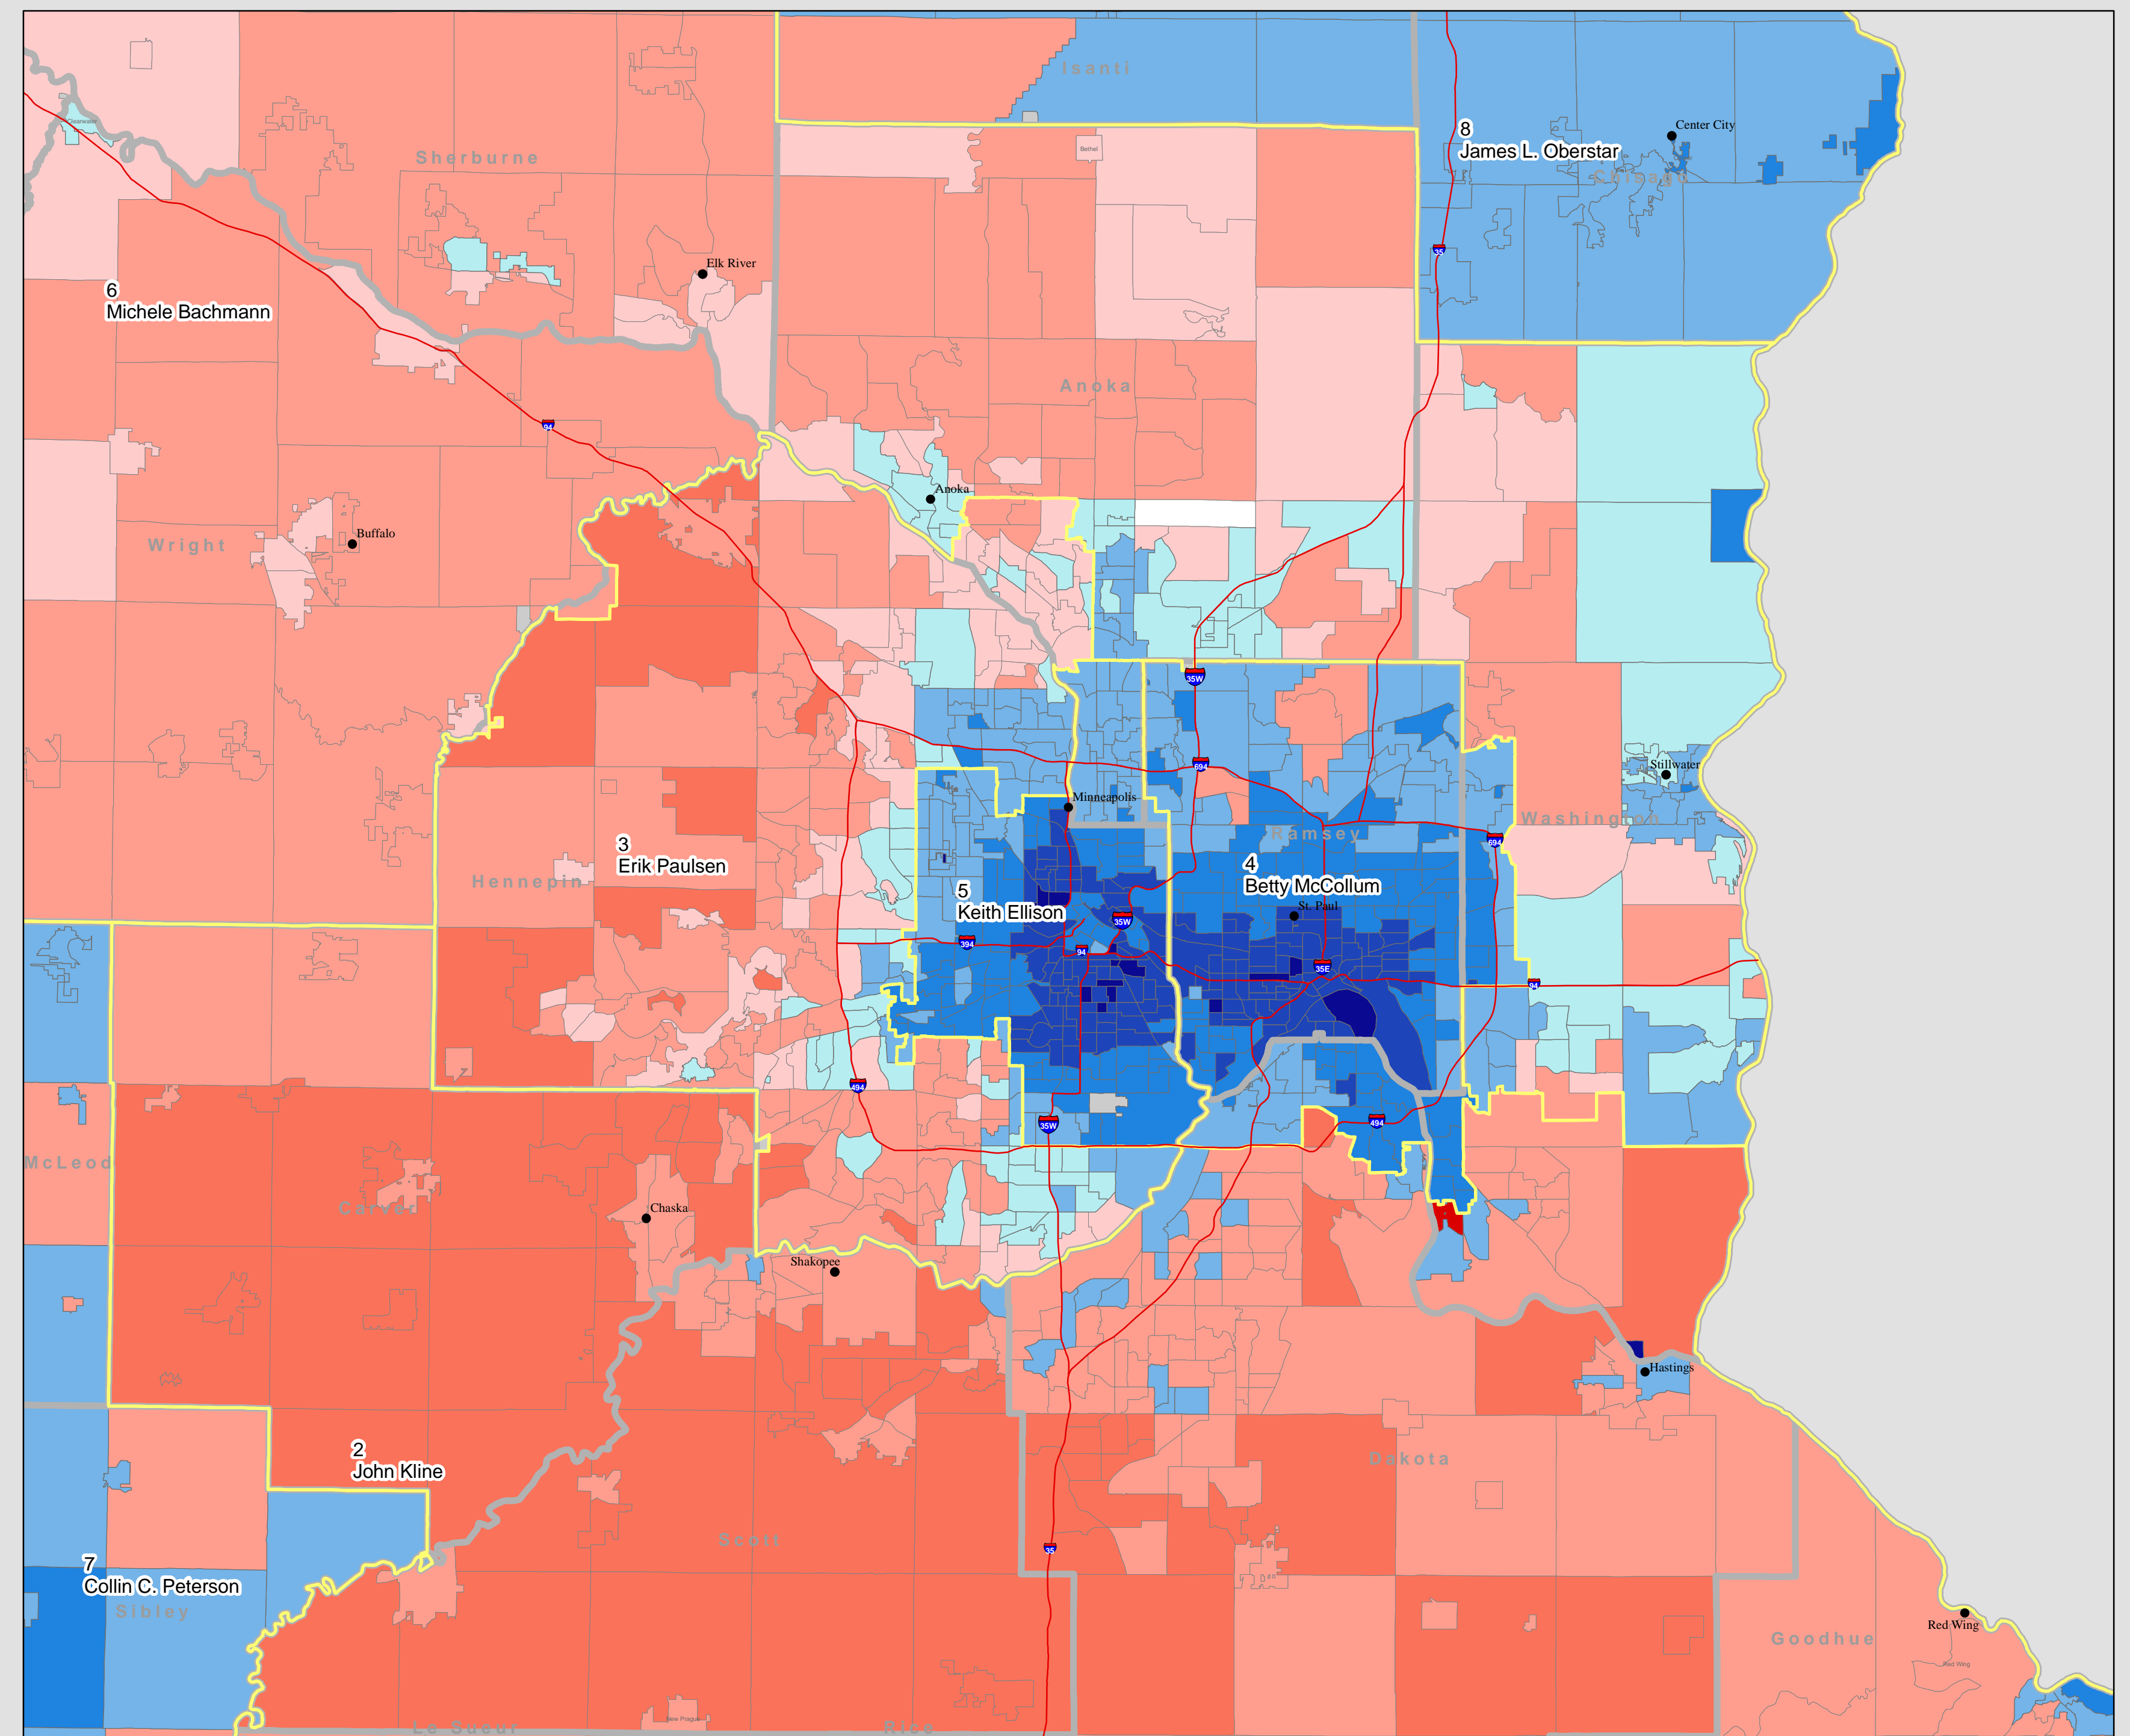

2008 Congressional Election Results

Winning party by precinct

Unofficial Results Provided by Minnesota Secretary of State Elections Office

- County Seats
- Major Roads
- ▭ Congressional Districts

Minneapolis and Saint Paul

Metro Area

Duluth

Mankato

Rochester

St. Cloud

Moorhead