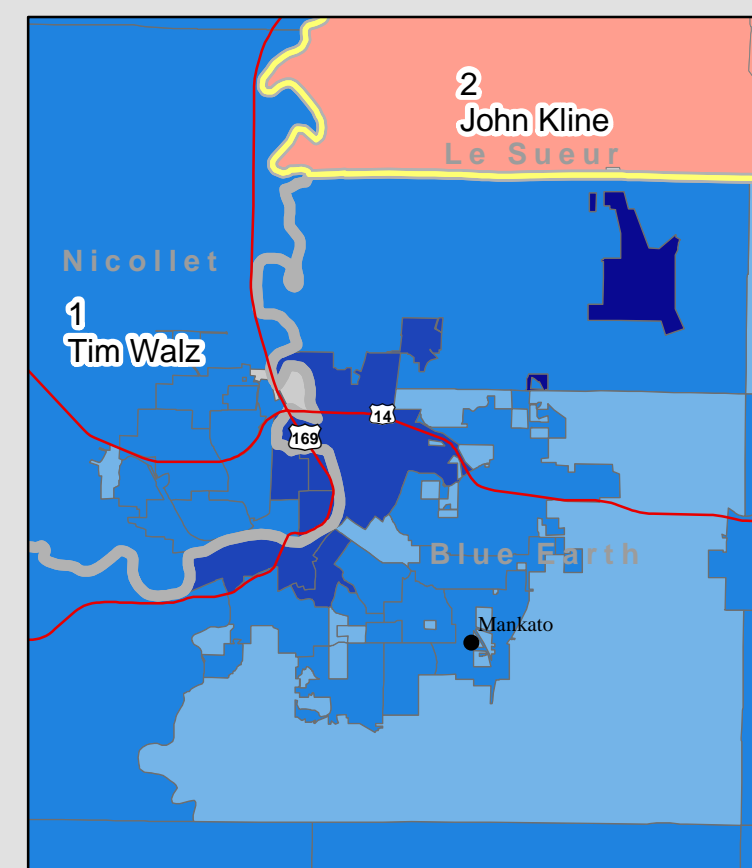

2008 Congressional Election Results

Winning party by precinct

Unofficial Results Provided by Minnesota Secretary of State Elections Office

- County Seats
- Major Roads
- ▭ Congressional Districts

Minneapolis and Saint Paul

Metro Area

Duluth

Mankato

Rochester

St. Cloud

Moorhead