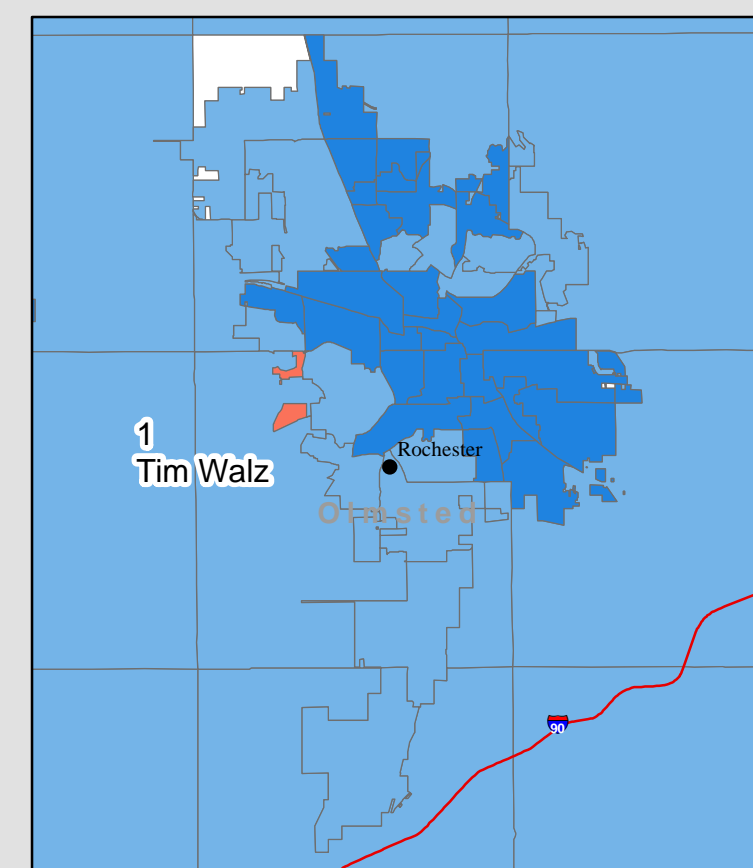

2008 Congressional Election Results

Winning party by precinct

Unofficial Results Provided by Minnesota Secretary of State Elections Office

- County Seats
- Major Roads
- ▭ Congressional Districts

Minneapolis and Saint Paul

Metro Area

Duluth

Mankato

Rochester

St. Cloud

Moorhead