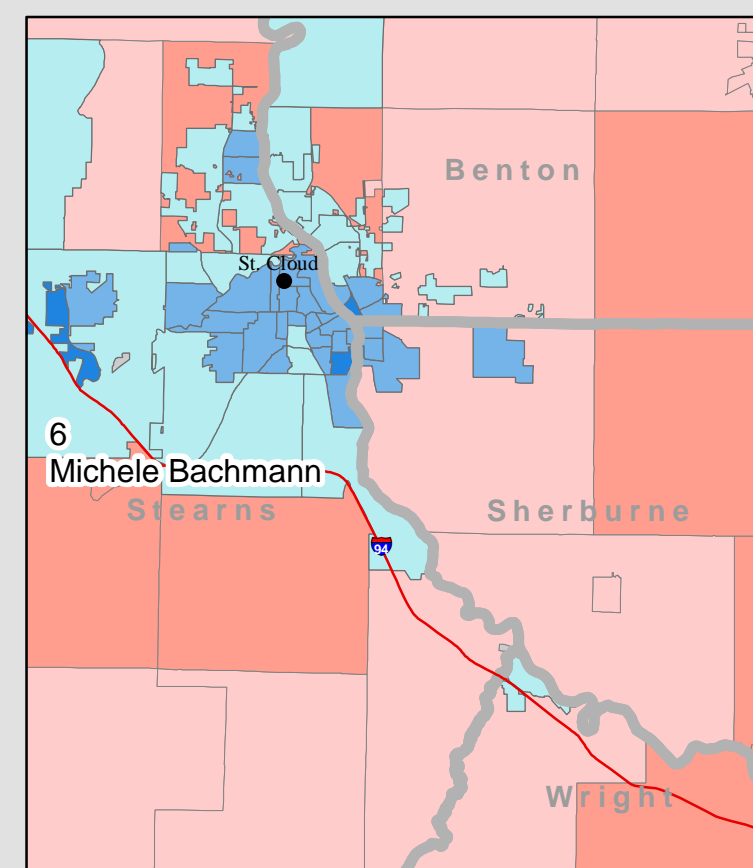

2008 Congressional Election Results

Winning party by precinct

Unofficial Results Provided by Minnesota Secretary of State Elections Office

- County Seats
- Major Roads
- ▭ Congressional Districts

Minneapolis and Saint Paul

Metro Area

Duluth

Mankato

Rochester

St. Cloud

Moorhead