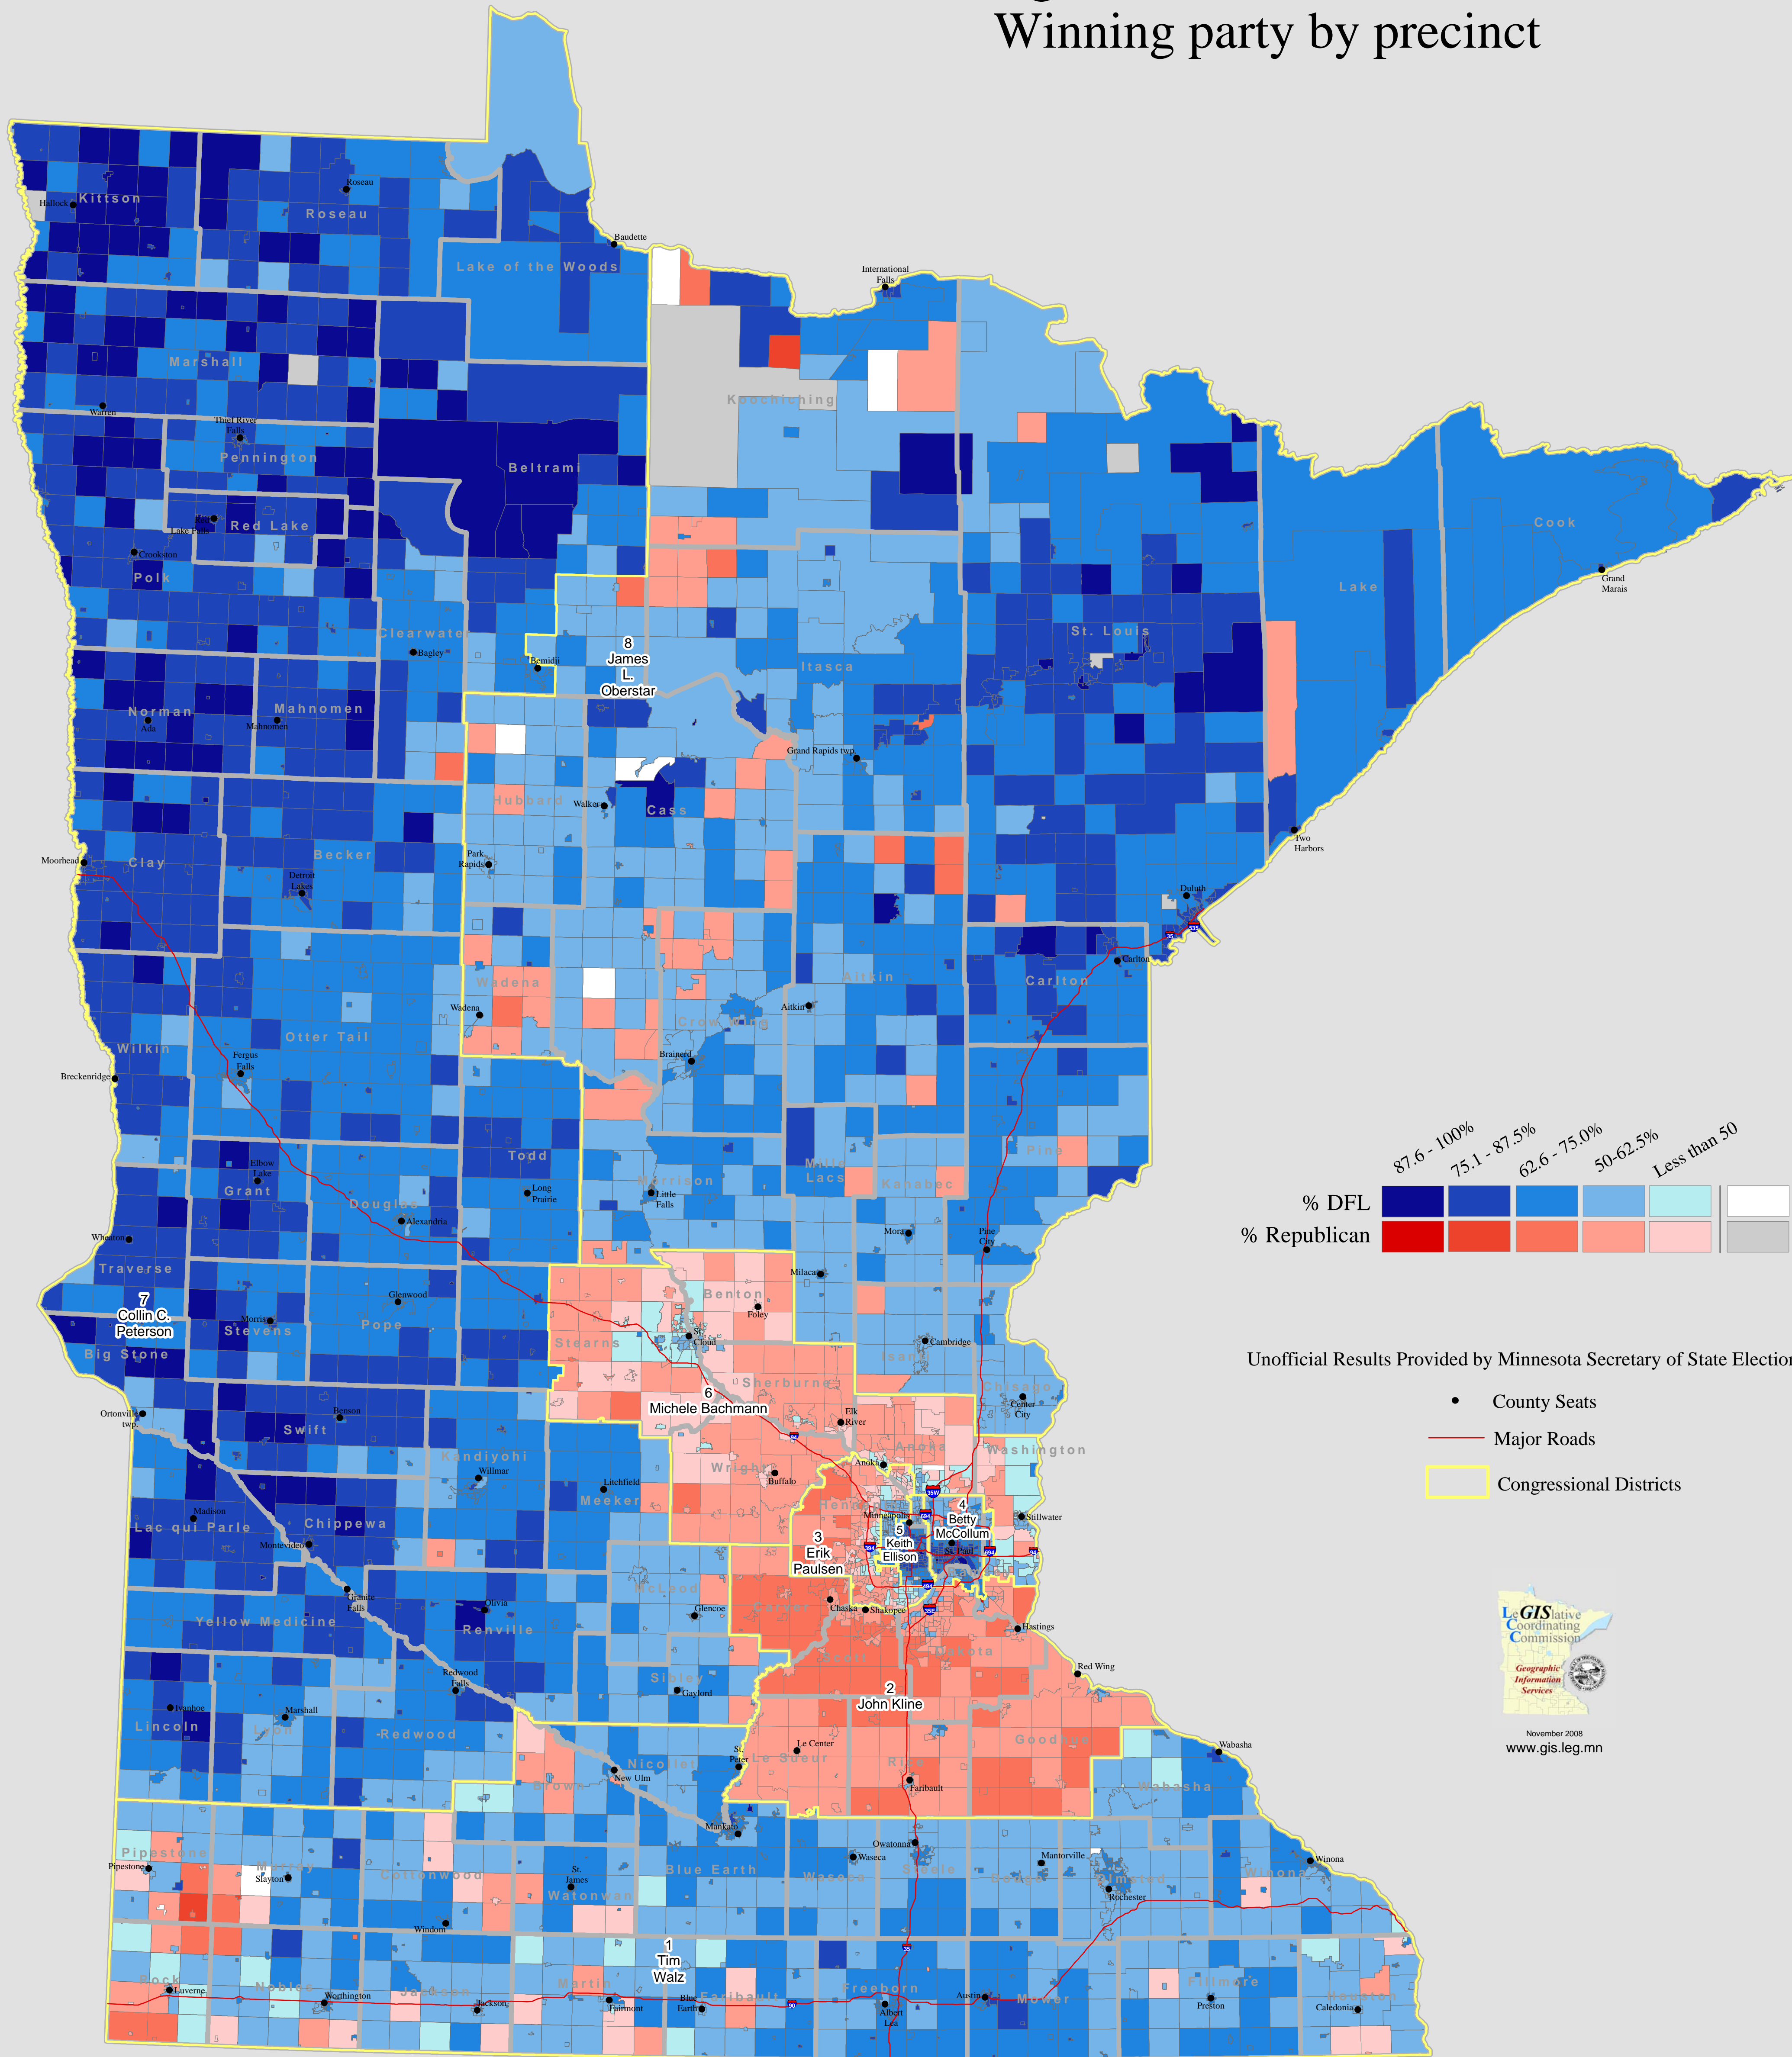

2008 Congressional Election Results

Winning party by precinct

Unofficial Results Provided by Minnesota Secretary of State Elections Office

- County Seats
- Major Roads
- ▭ Congressional Districts

Minneapolis and Saint Paul

Metro Area

Duluth

Mankato

Rochester

St. Cloud

Moorhead