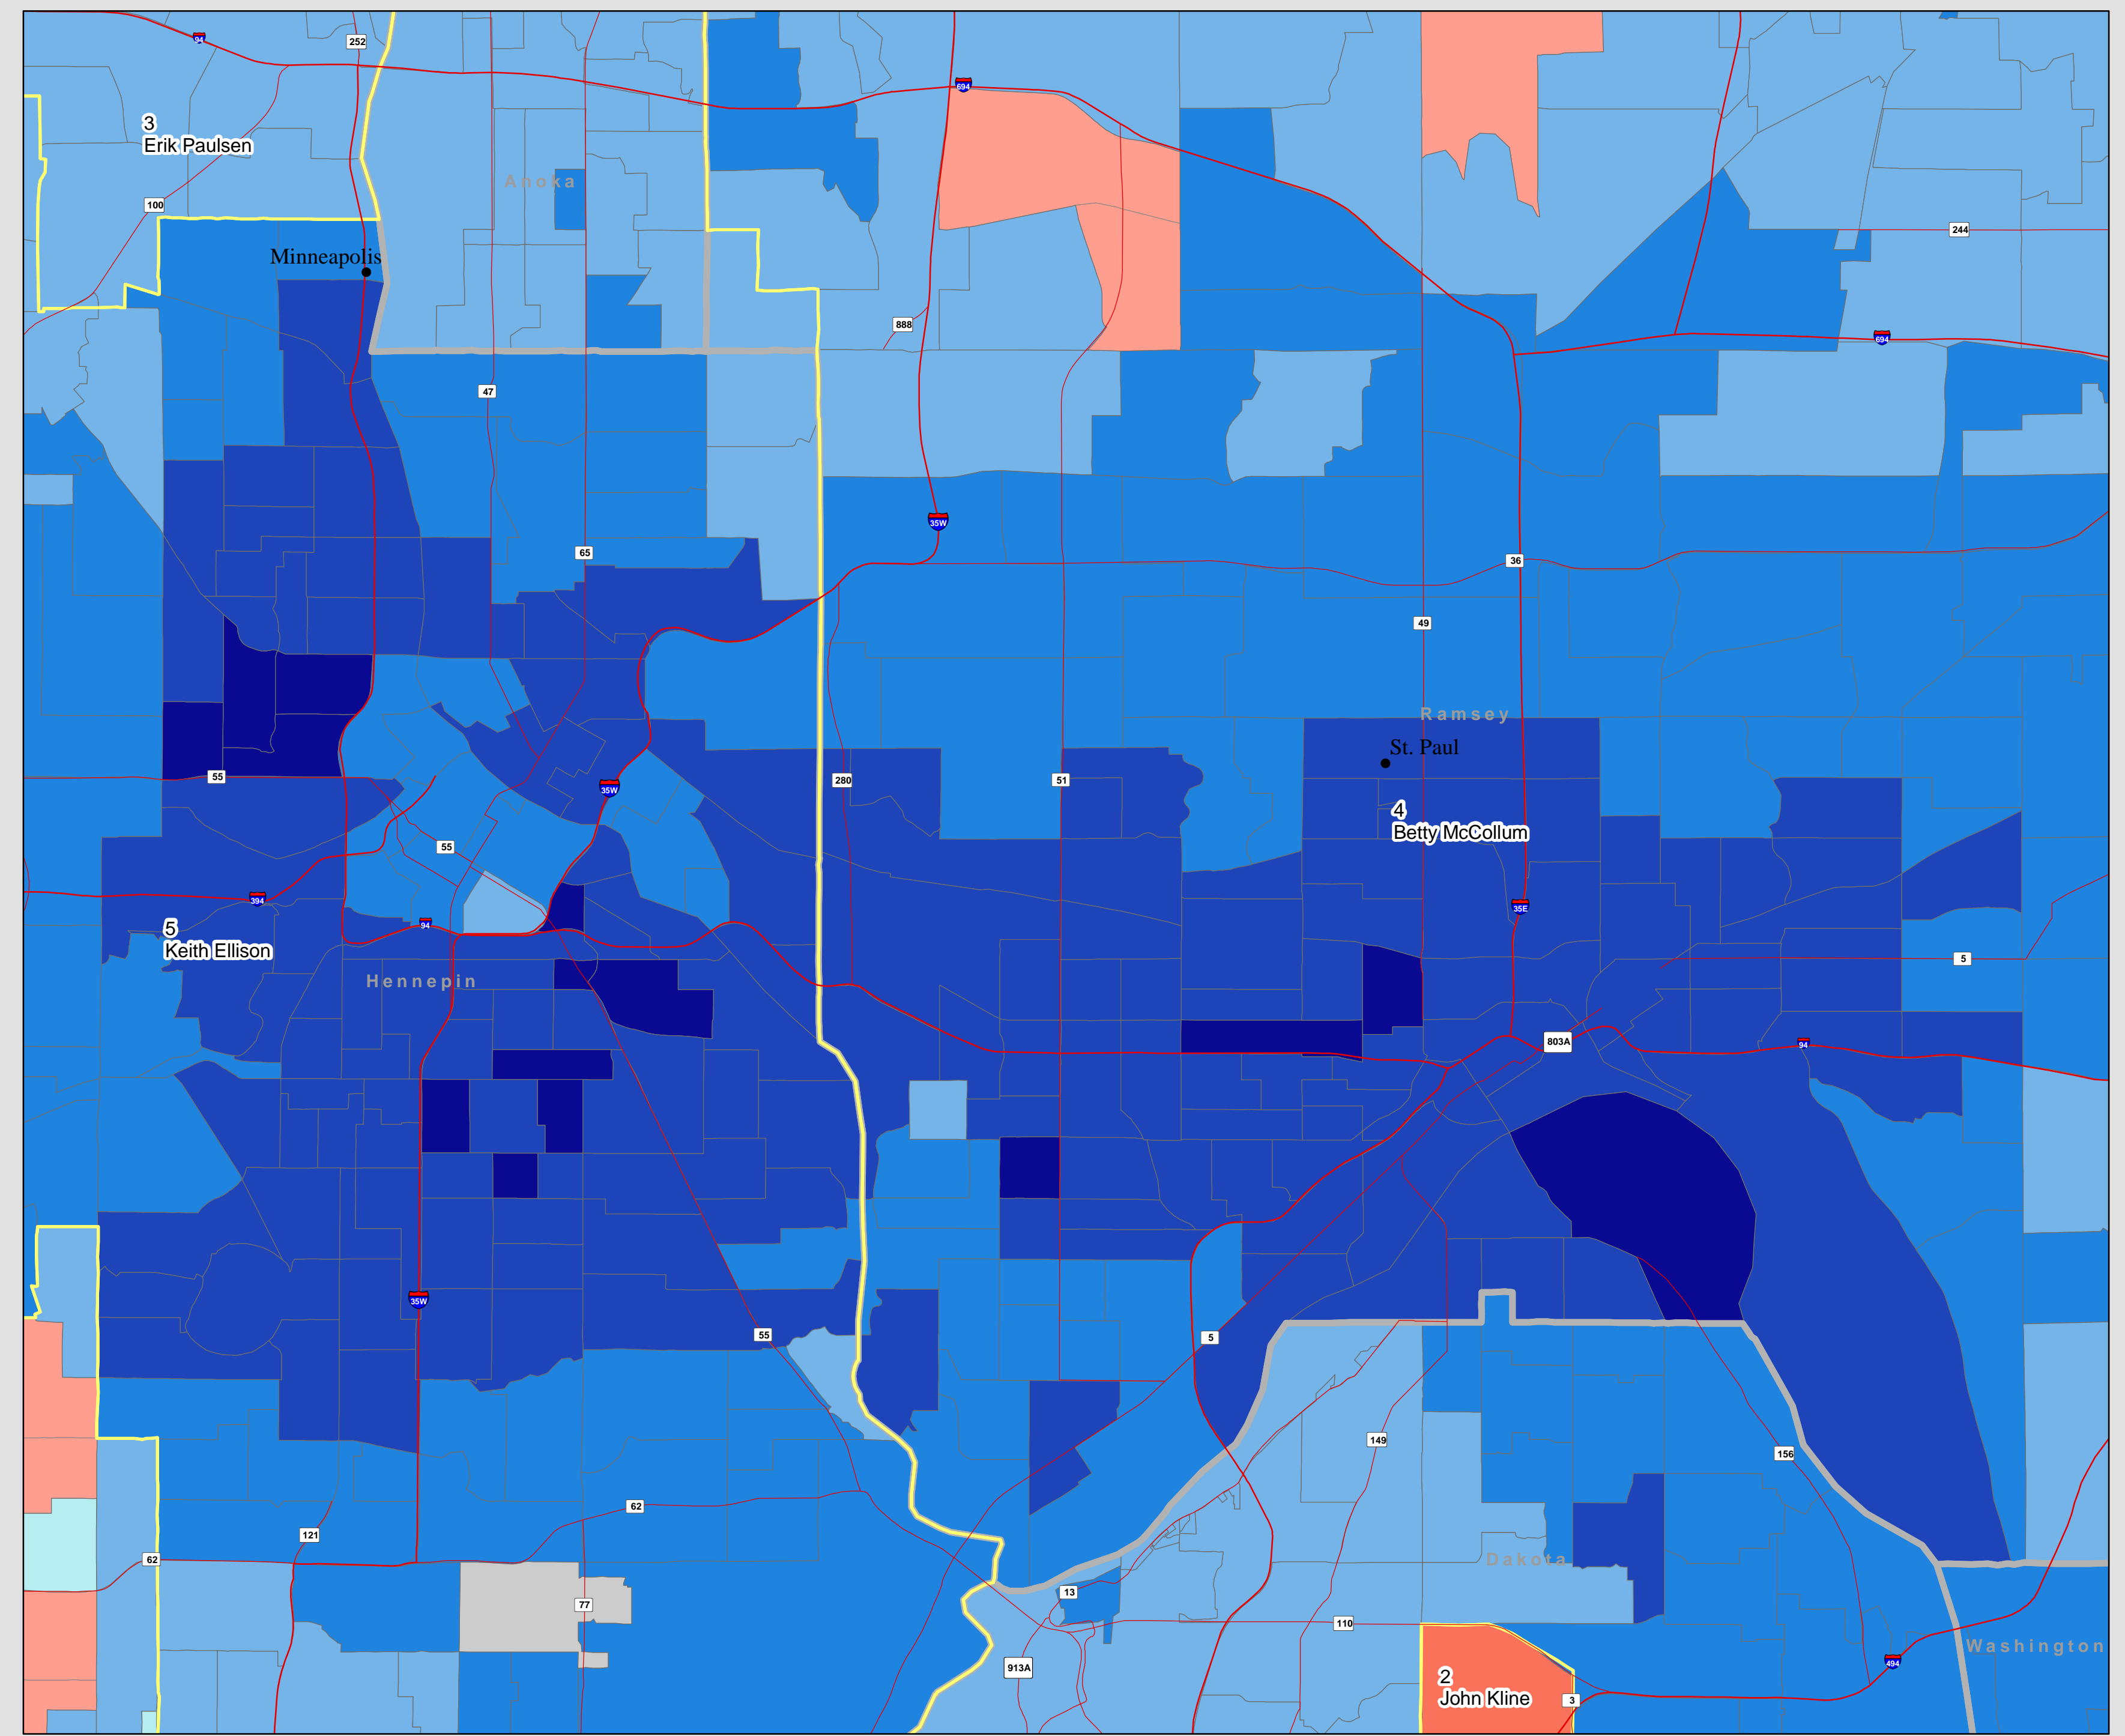

2008 Congressional Election Results

Winning party by precinct

Unofficial Results Provided by Minnesota Secretary of State Elections Office

- County Seats
- Major Roads
- ▭ Congressional Districts

Minneapolis and Saint Paul

Metro Area

Duluth

Mankato

Rochester

St. Cloud

Moorhead