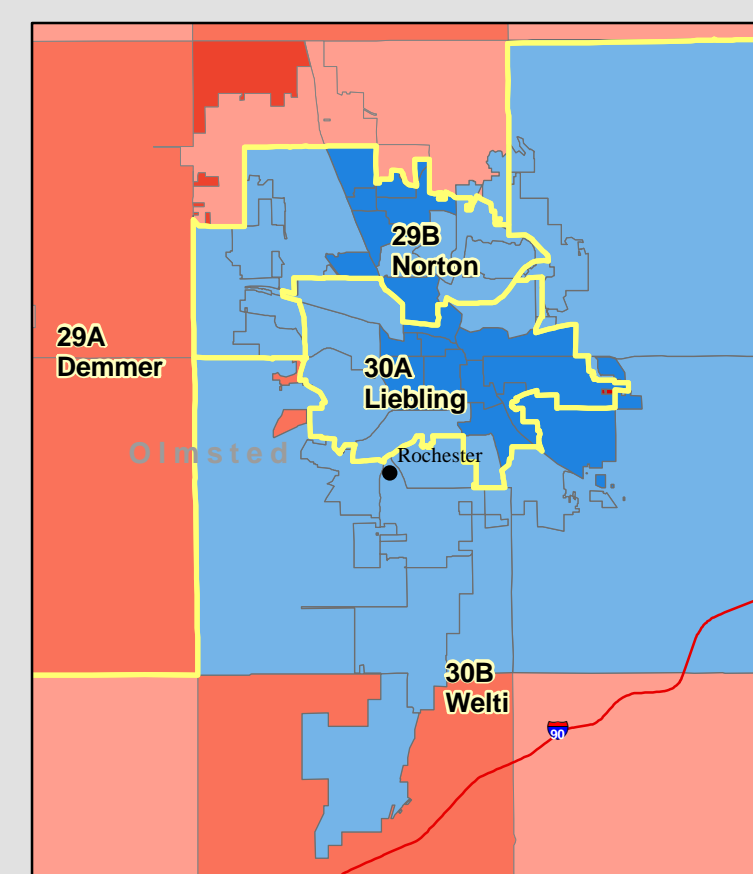

# 2008 Minnesota House Election Results

## Winning party by precinct

Minneapolis and Saint Paul

Metro Area

Duluth

Mankato

Rochester

St. Cloud

Moorhead