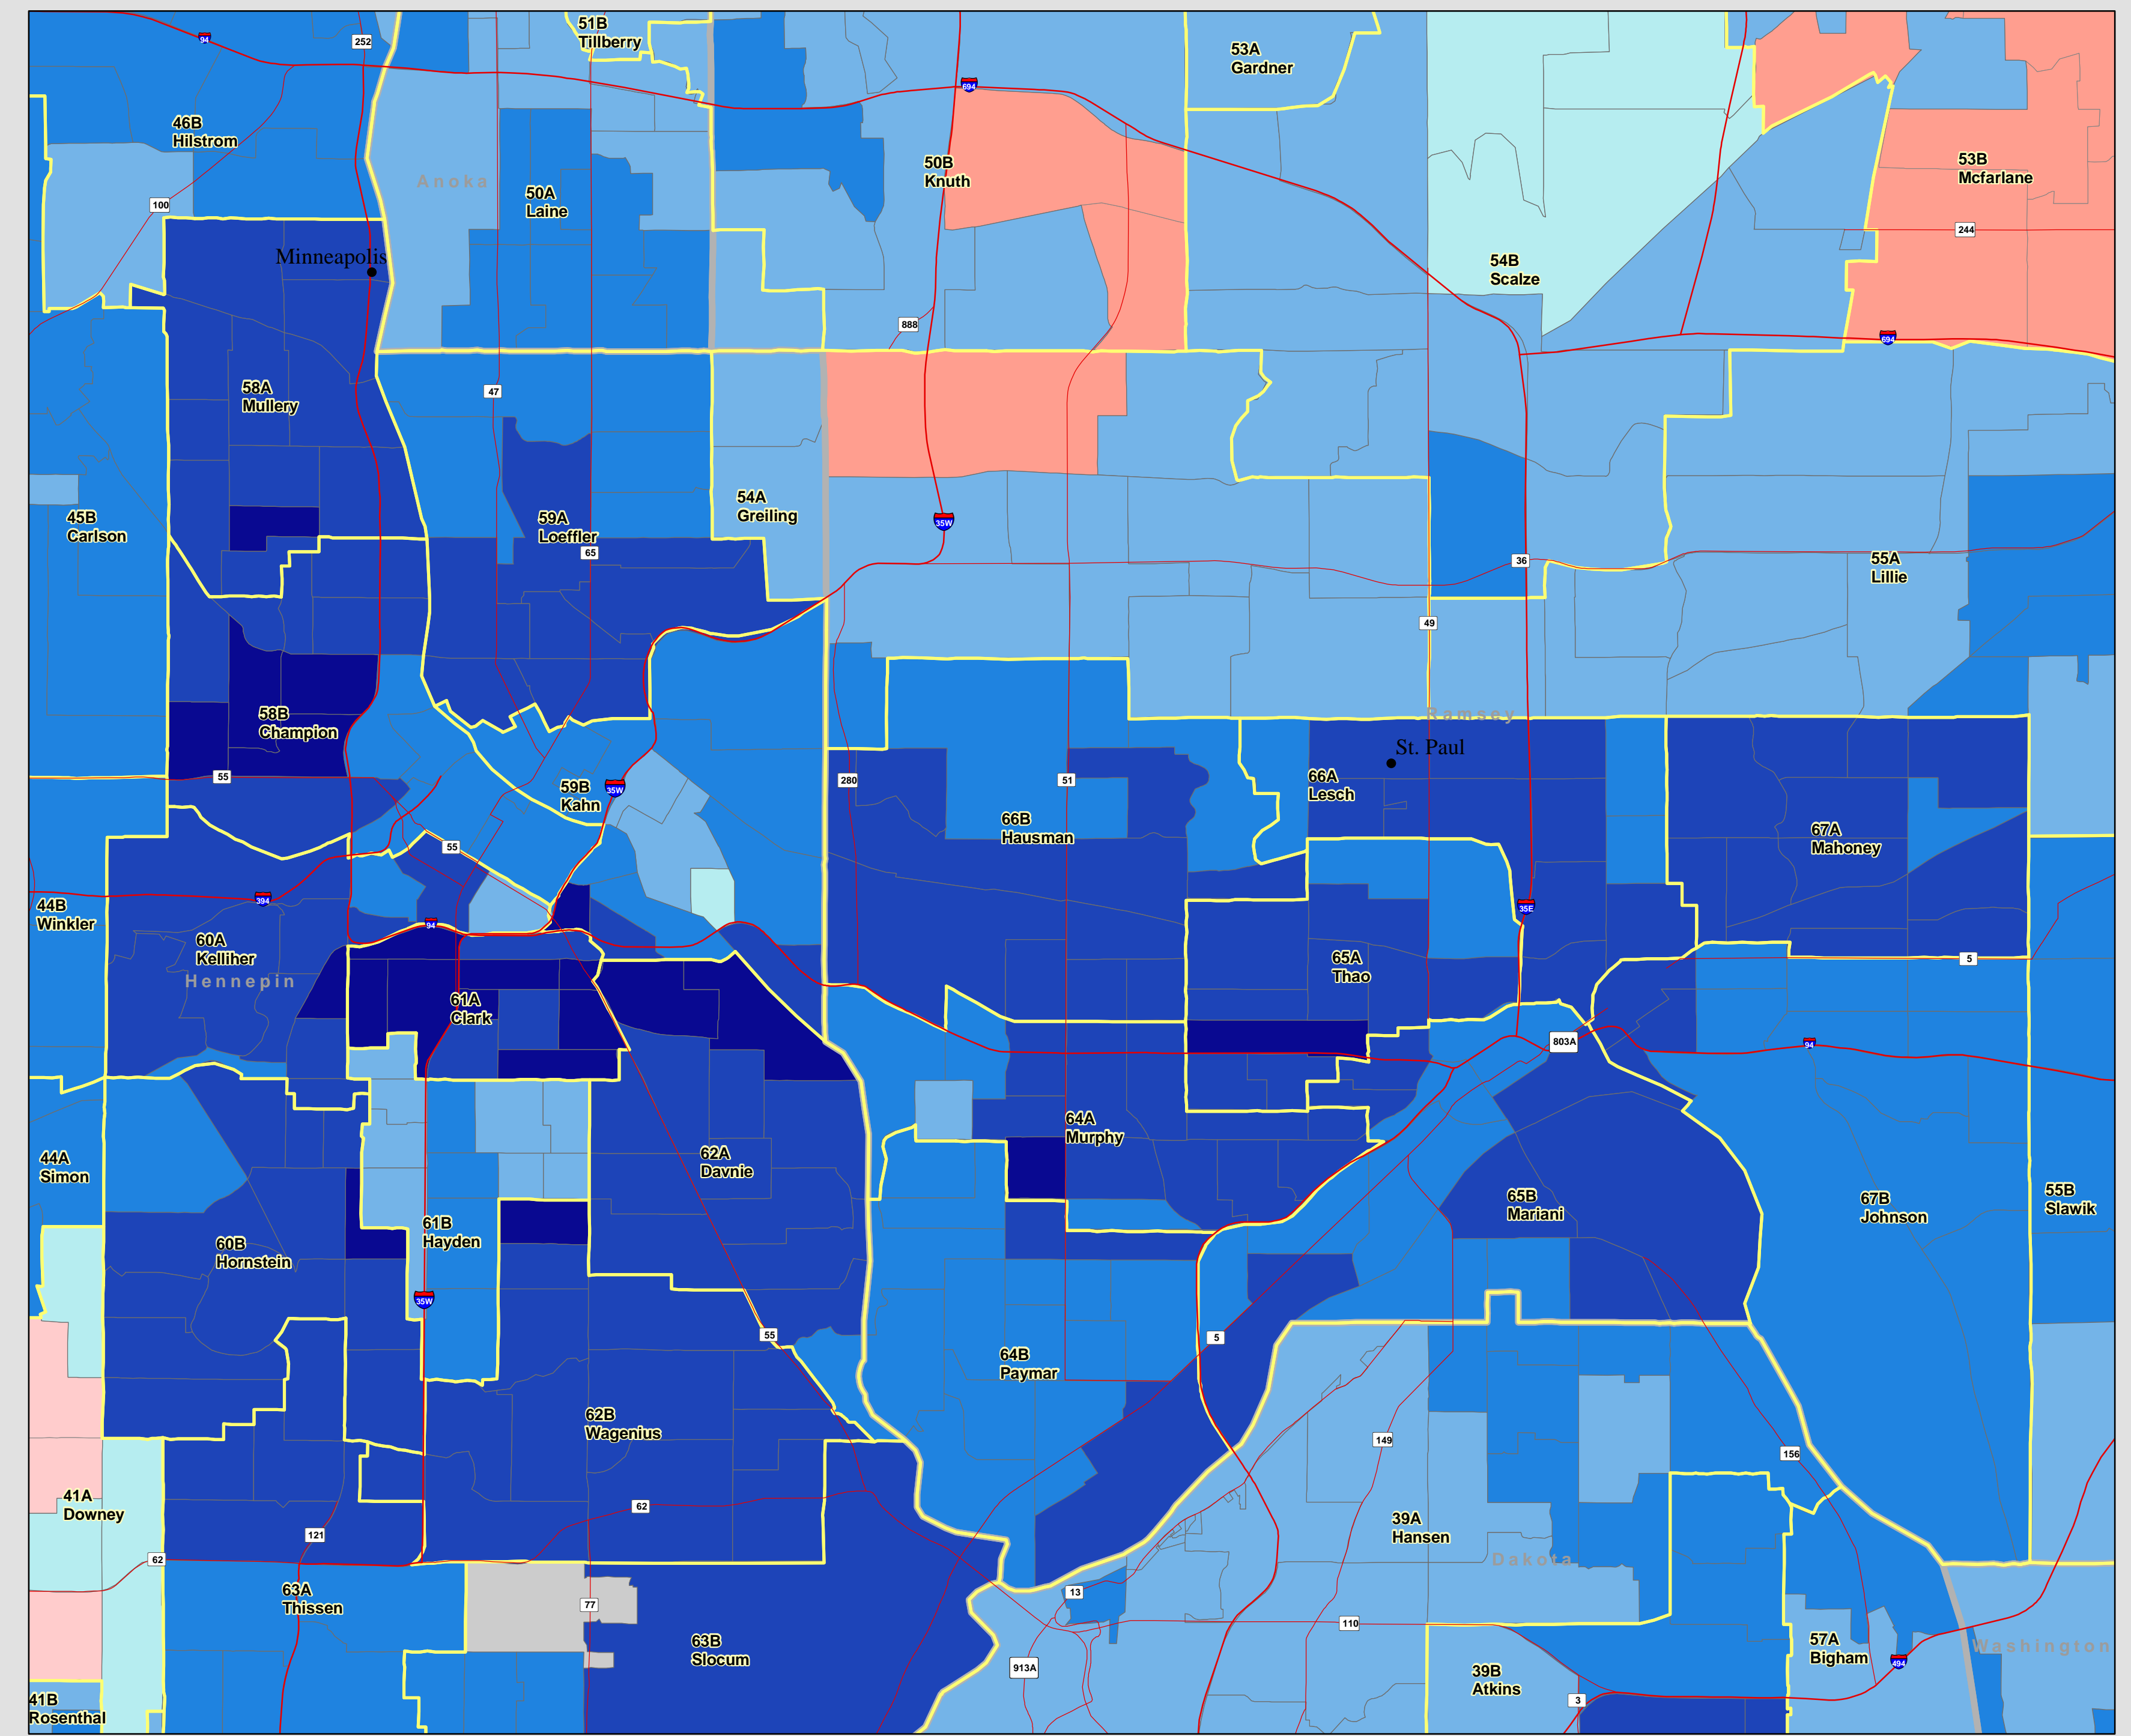

# 2008 Minnesota House Election Results

## Winning party by precinct

Minneapolis and Saint Paul

Metro Area

Duluth

Mankato

Rochester

St. Cloud

Moorhead