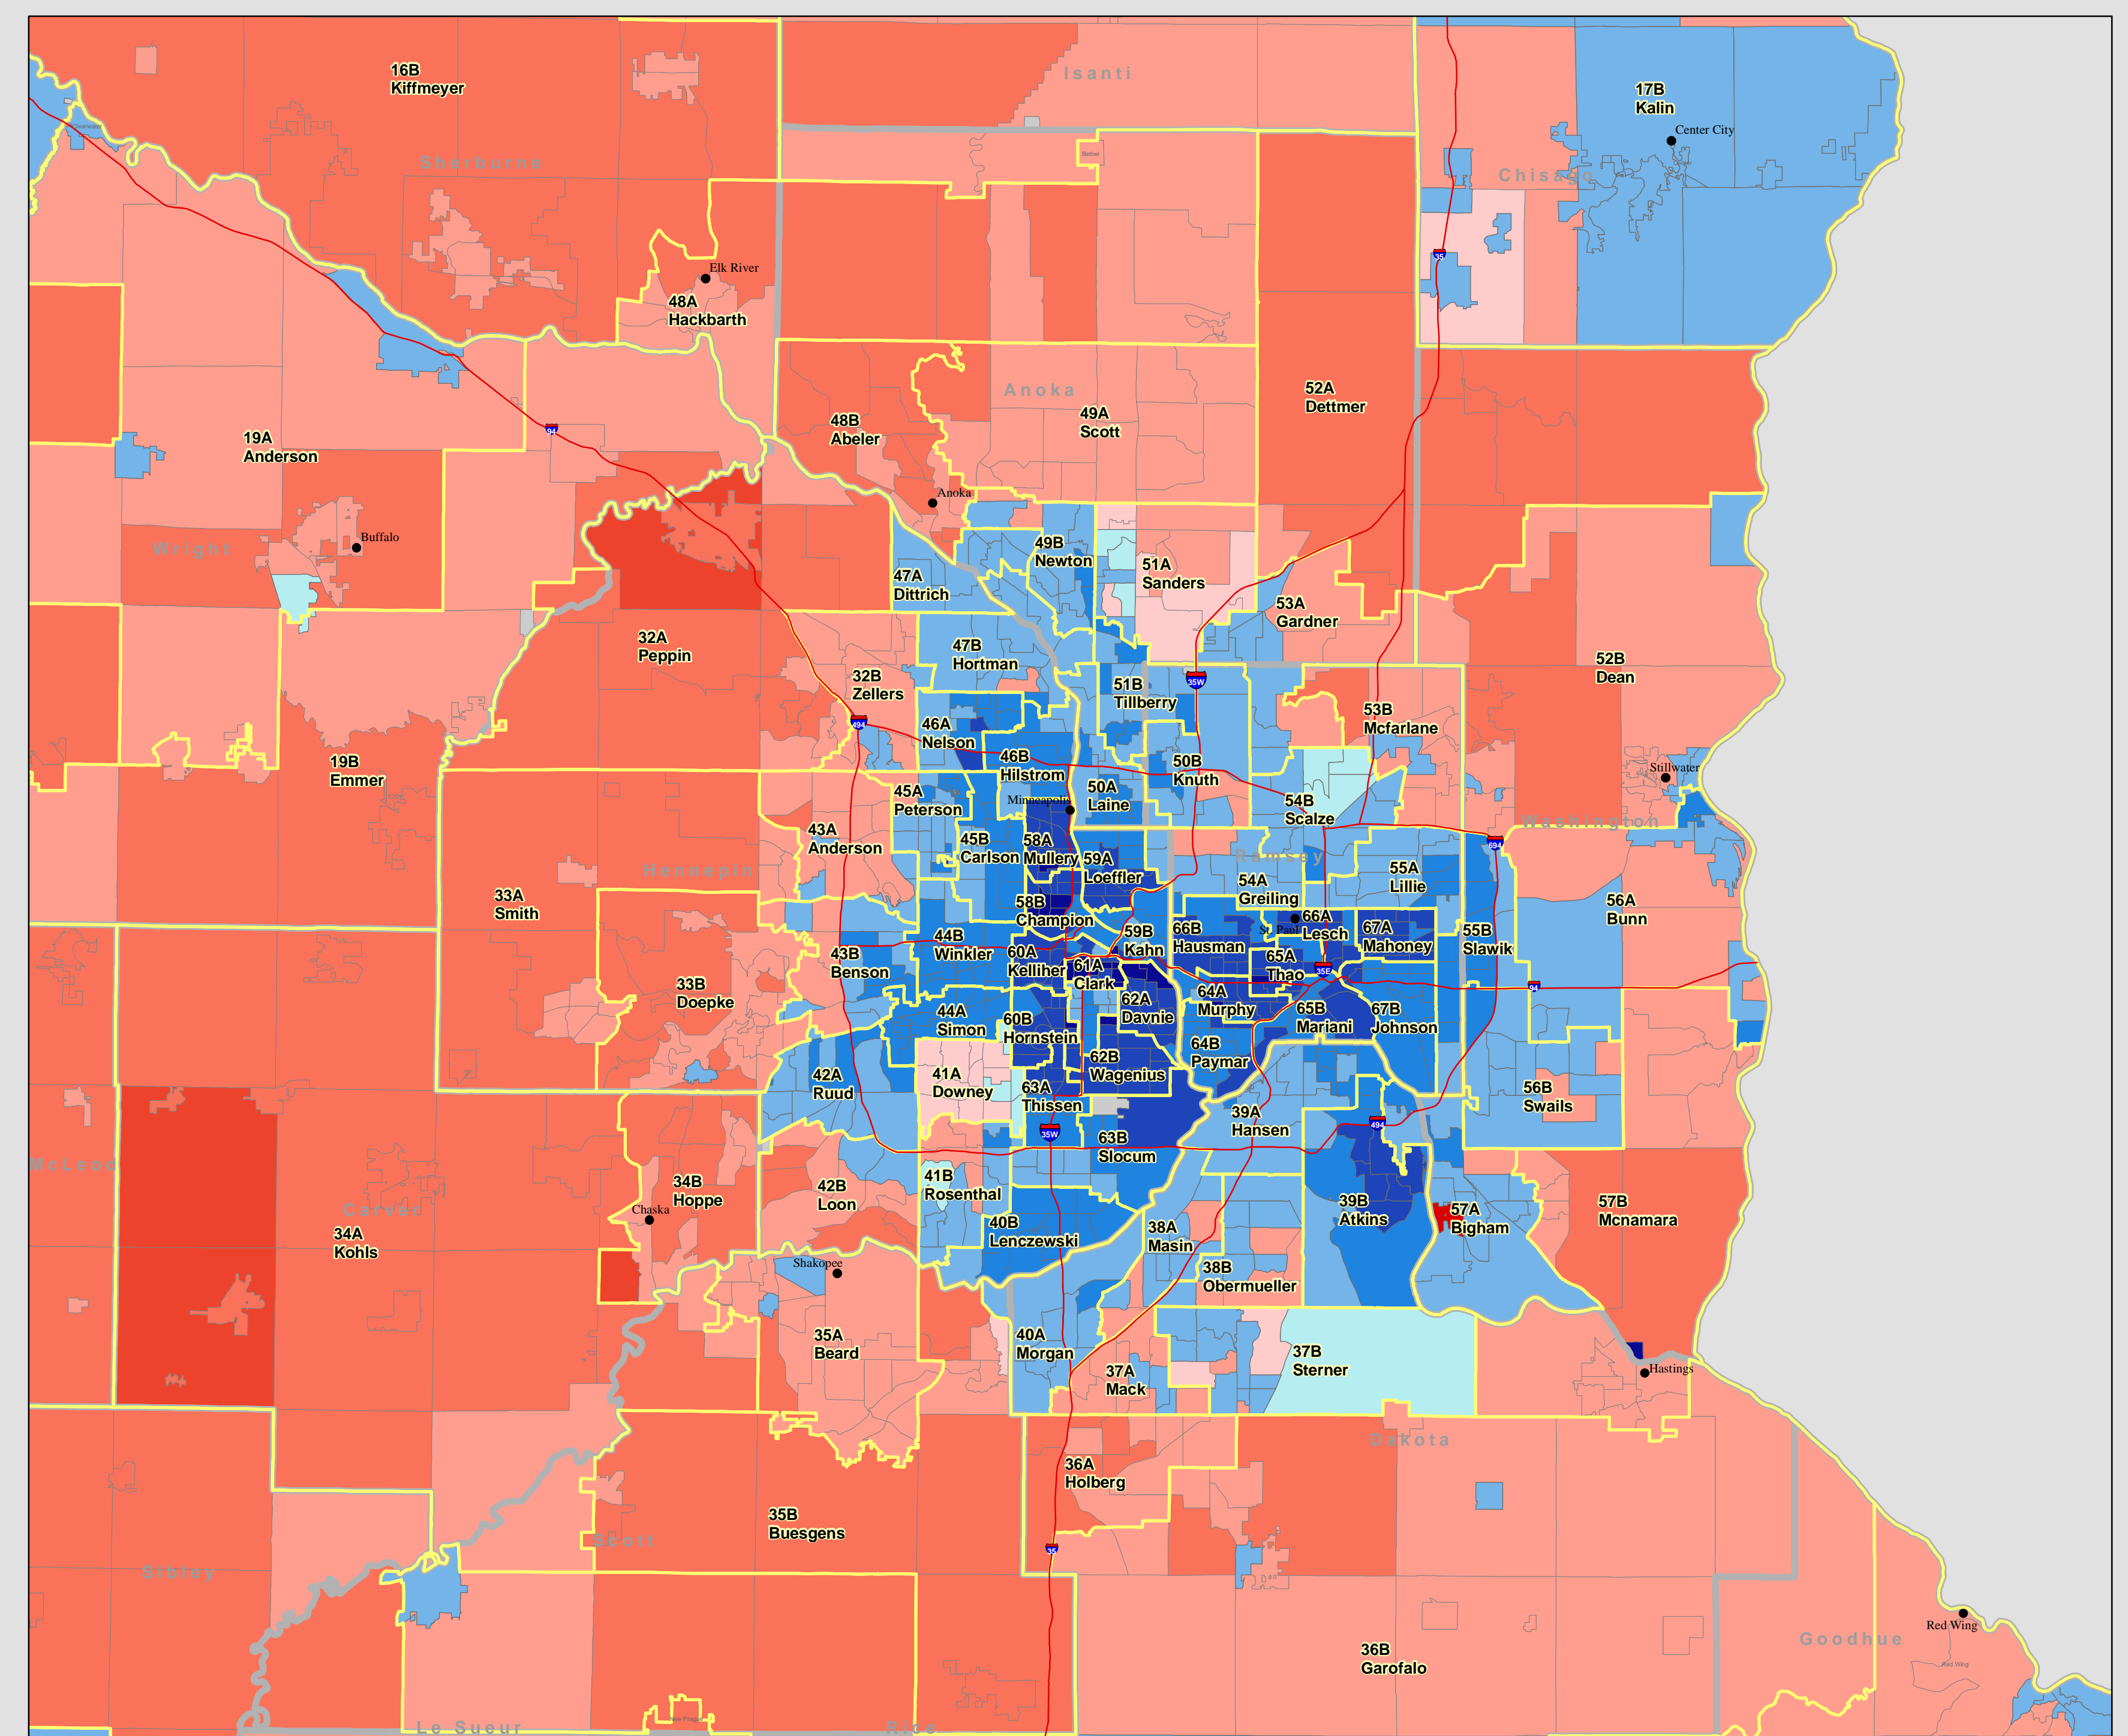

# 2008 Minnesota House Election Results

## Winning party by precinct

Minneapolis and Saint Paul

Metro Area

Duluth

Mankato

Rochester

St. Cloud

Moorhead