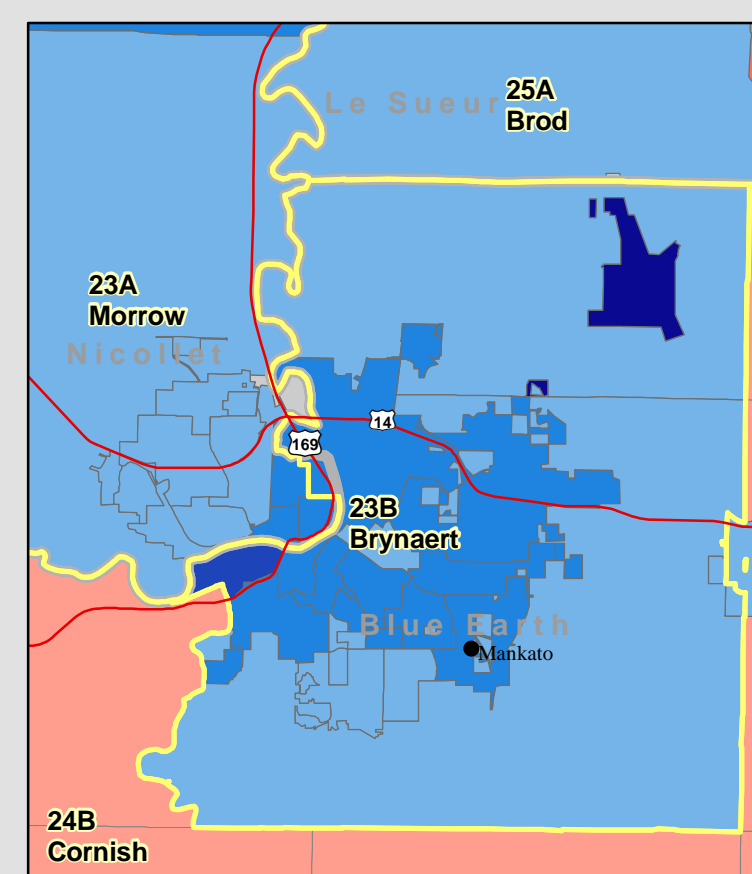

## Winning party by precinct

Minneapolis and Saint Paul

Metro Area

Duluth

Mankato

Rochester

St. Cloud

Moorhead