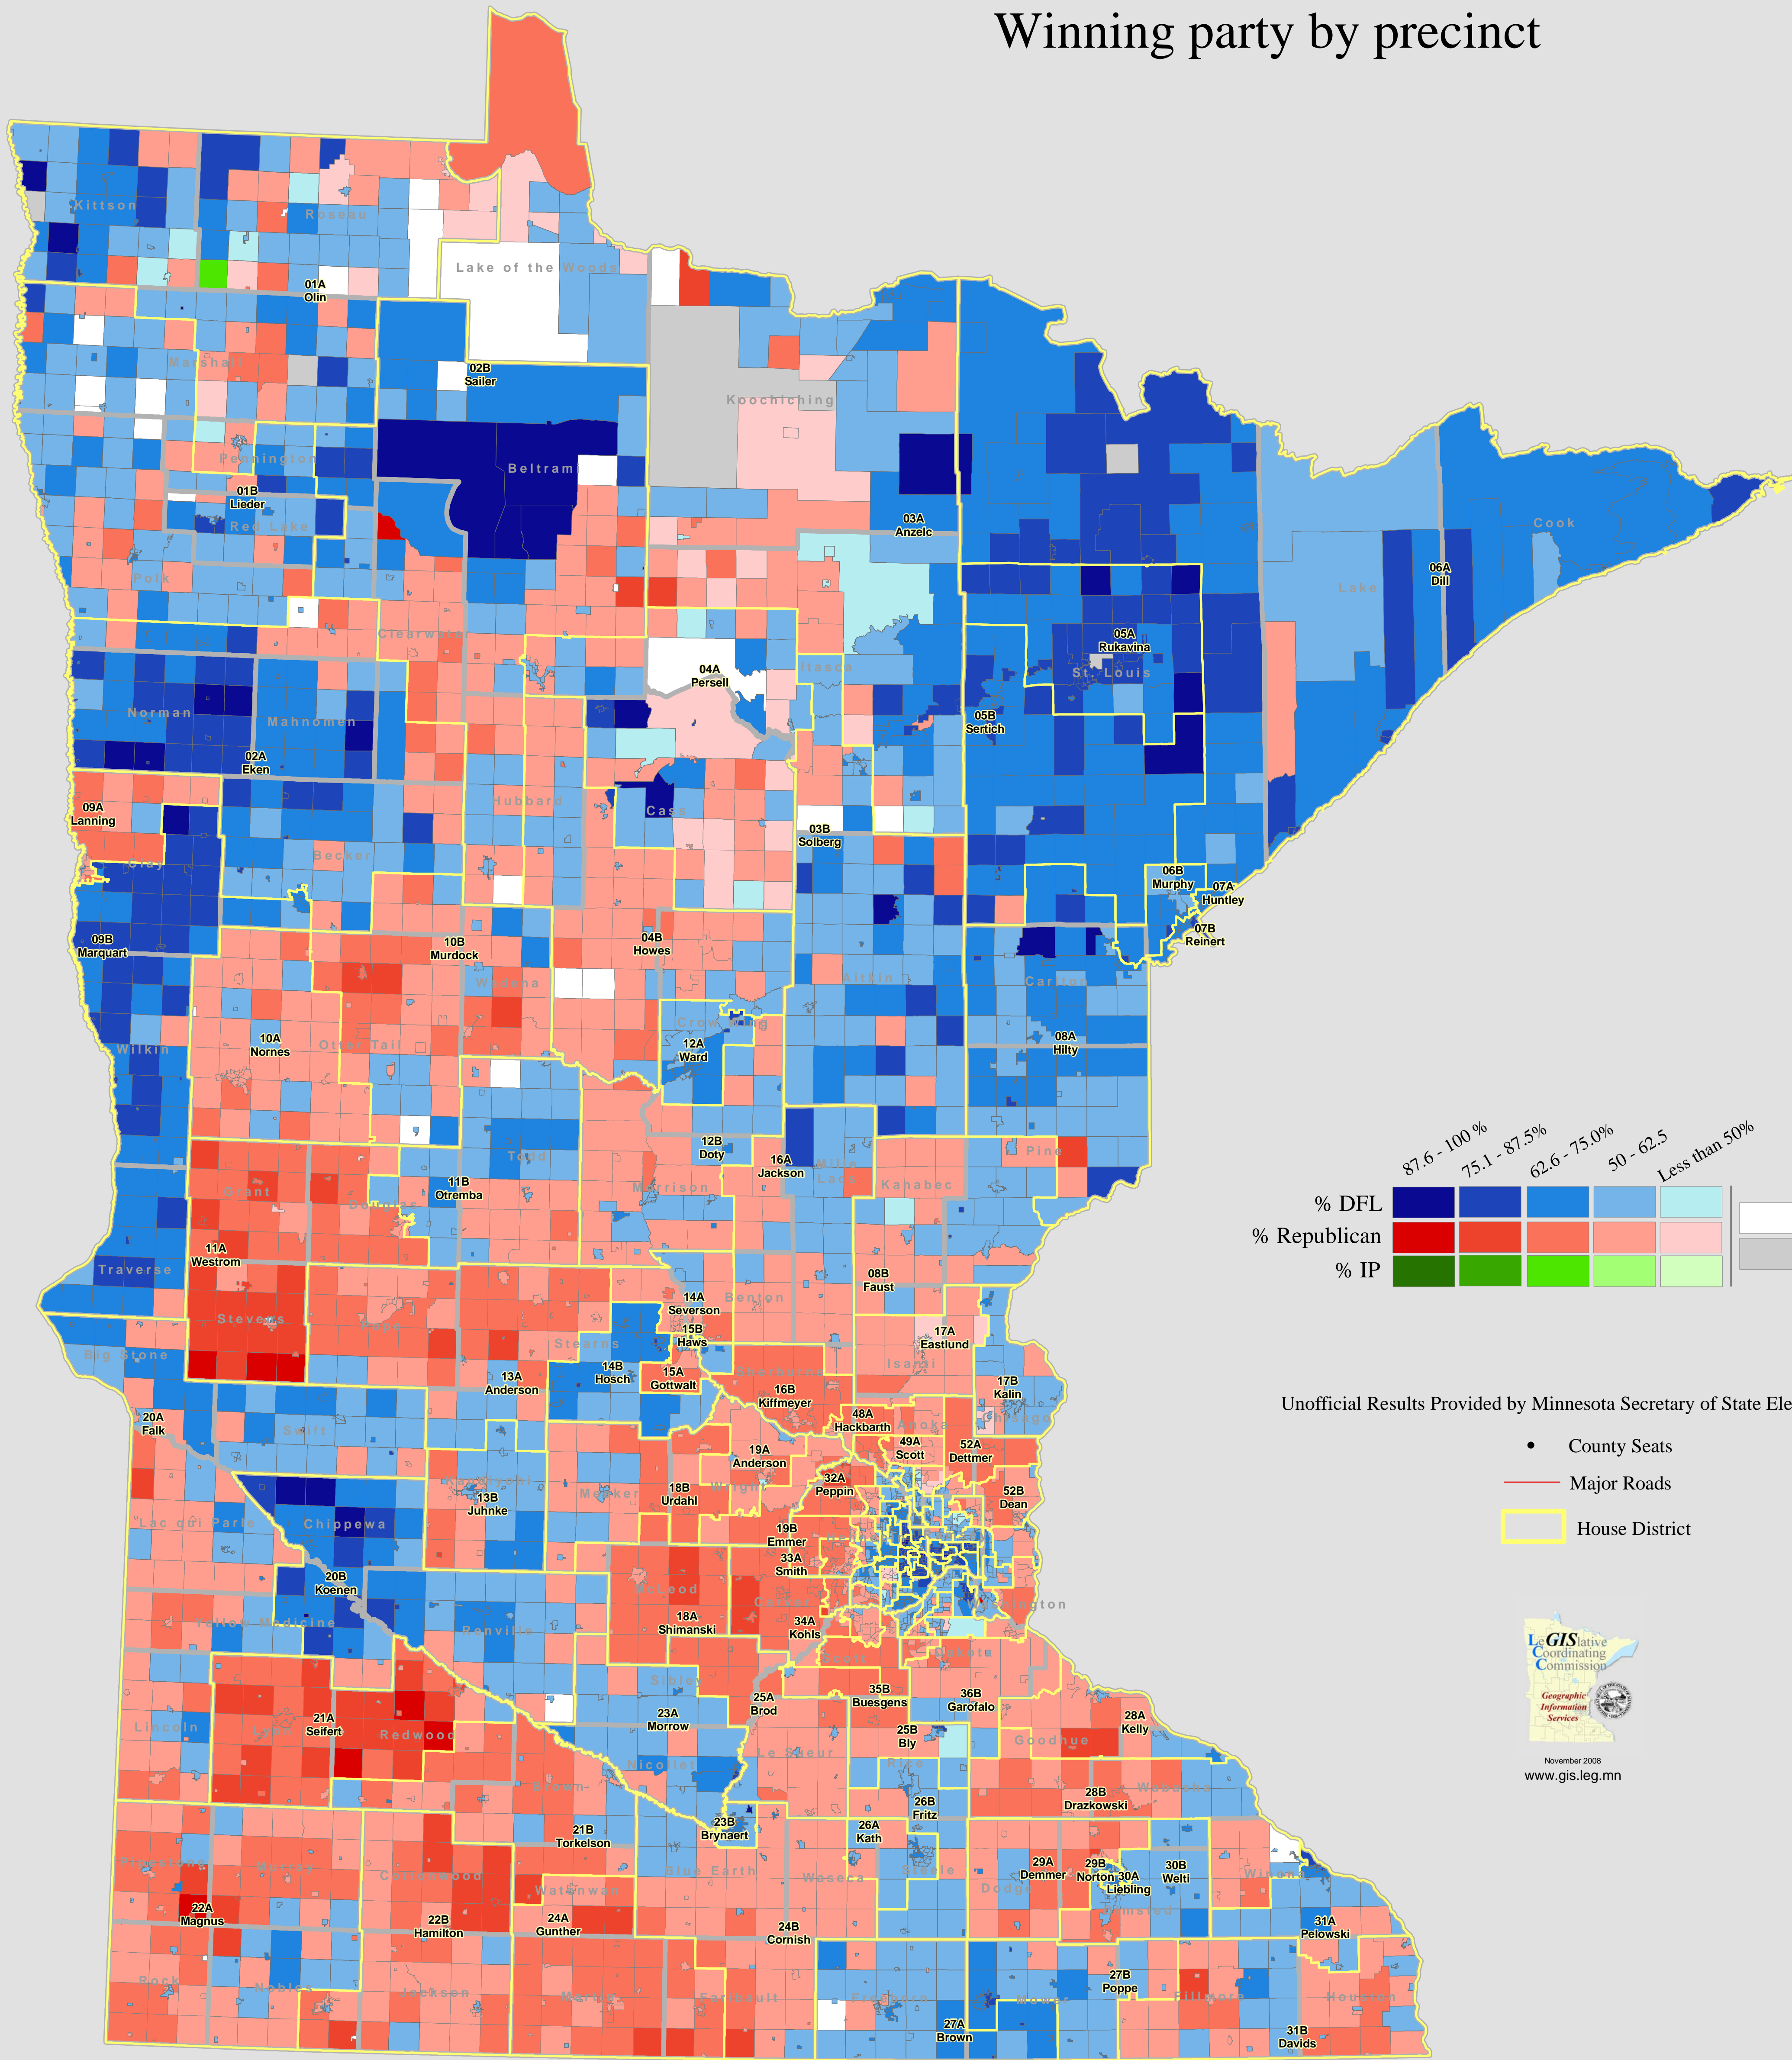

# 2008 Minnesota House Election Results

## Winning party by precinct

Minneapolis and Saint Paul

Metro Area

Duluth

Mankato

Rochester

St. Cloud

Moorhead