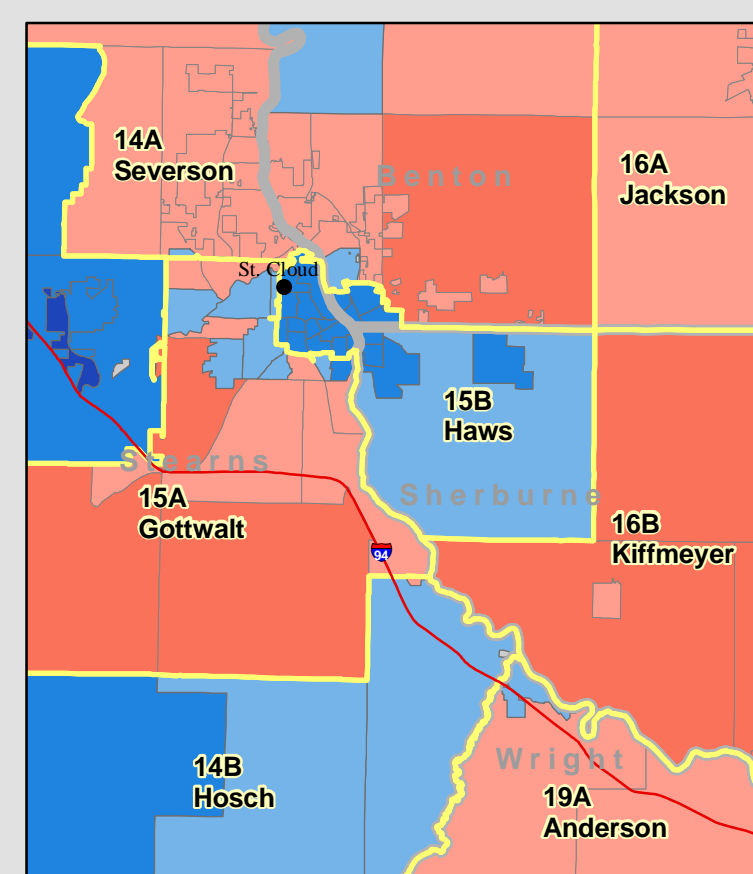

# 2008 Minnesota House Election Results

## Winning party by precinct

Minneapolis and Saint Paul

Metro Area

Duluth

Mankato

Rochester

St. Cloud

Moorhead