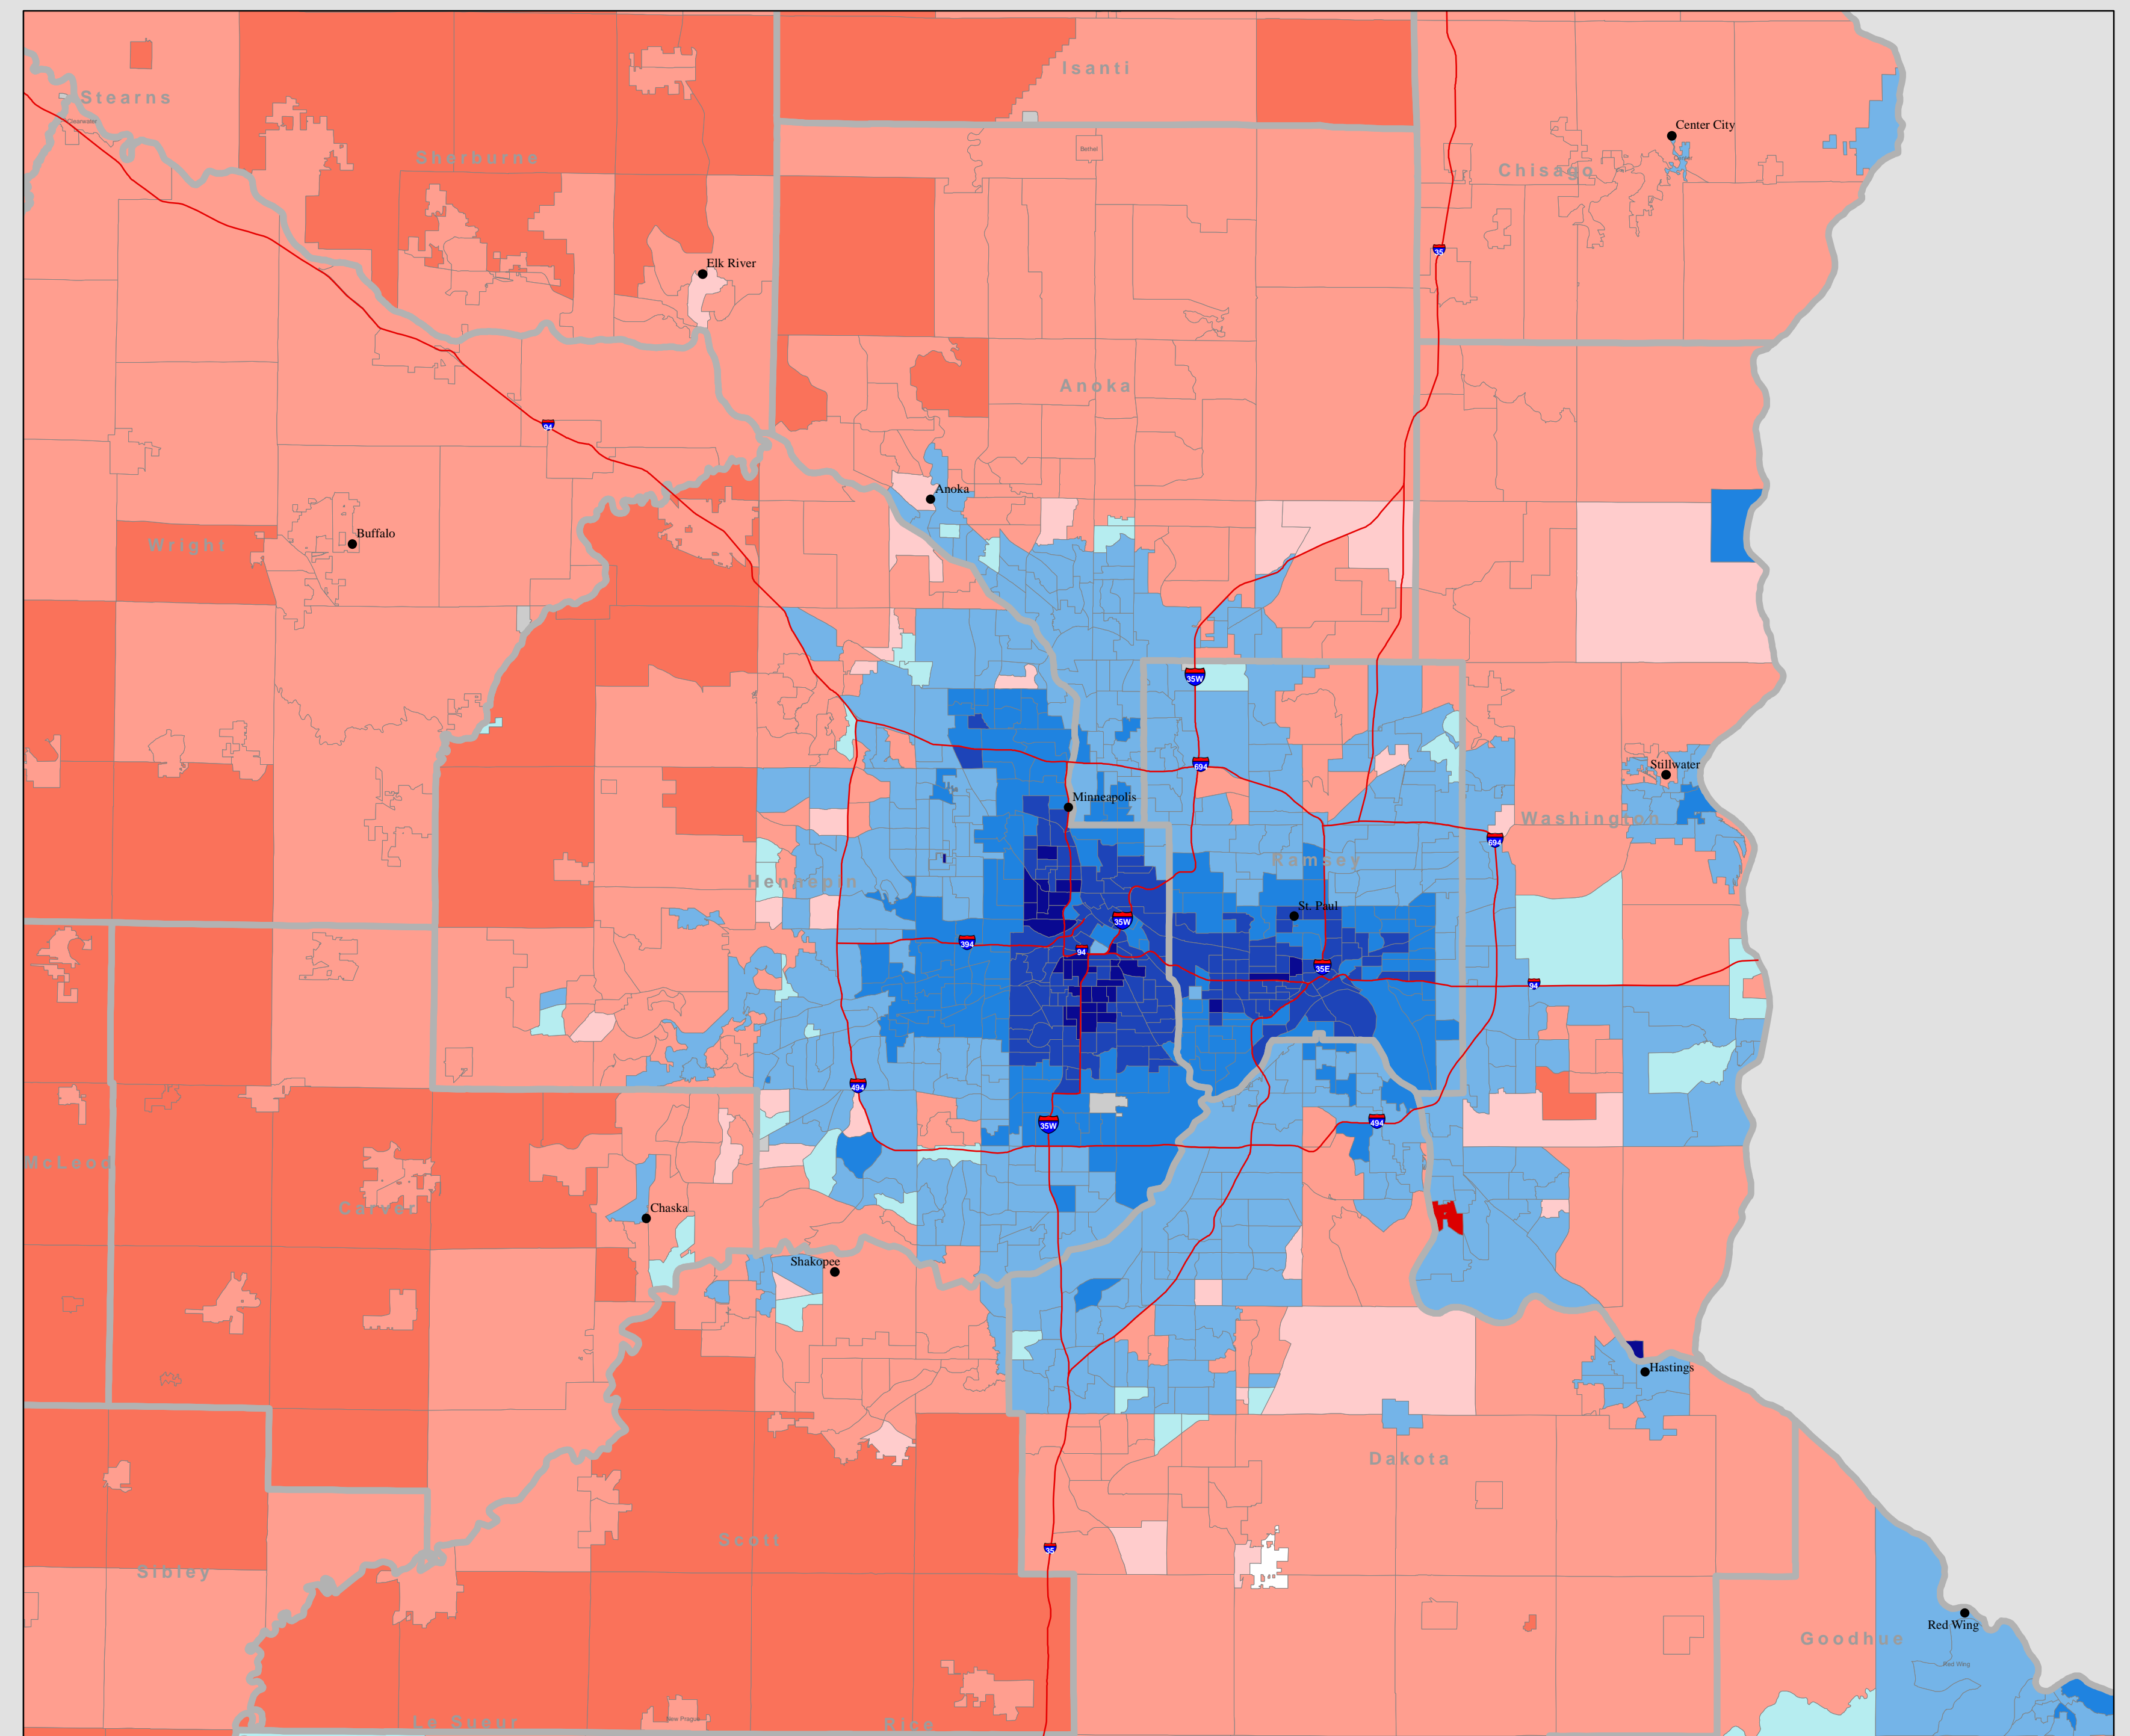

2008 Presidential Election Results

Winning party by precinct

Barack Obama and Joseph Biden (DFL) vs. John McCain and Sarah Palin (R)

Unofficial Results Provided by Minnesota Secretary of State Elections Office

- County Seats
- Major Roads
- Counties

Minneapolis and Saint Paul

Metro Area

Duluth

Mankato

Rochester

St. Cloud

Moorhead