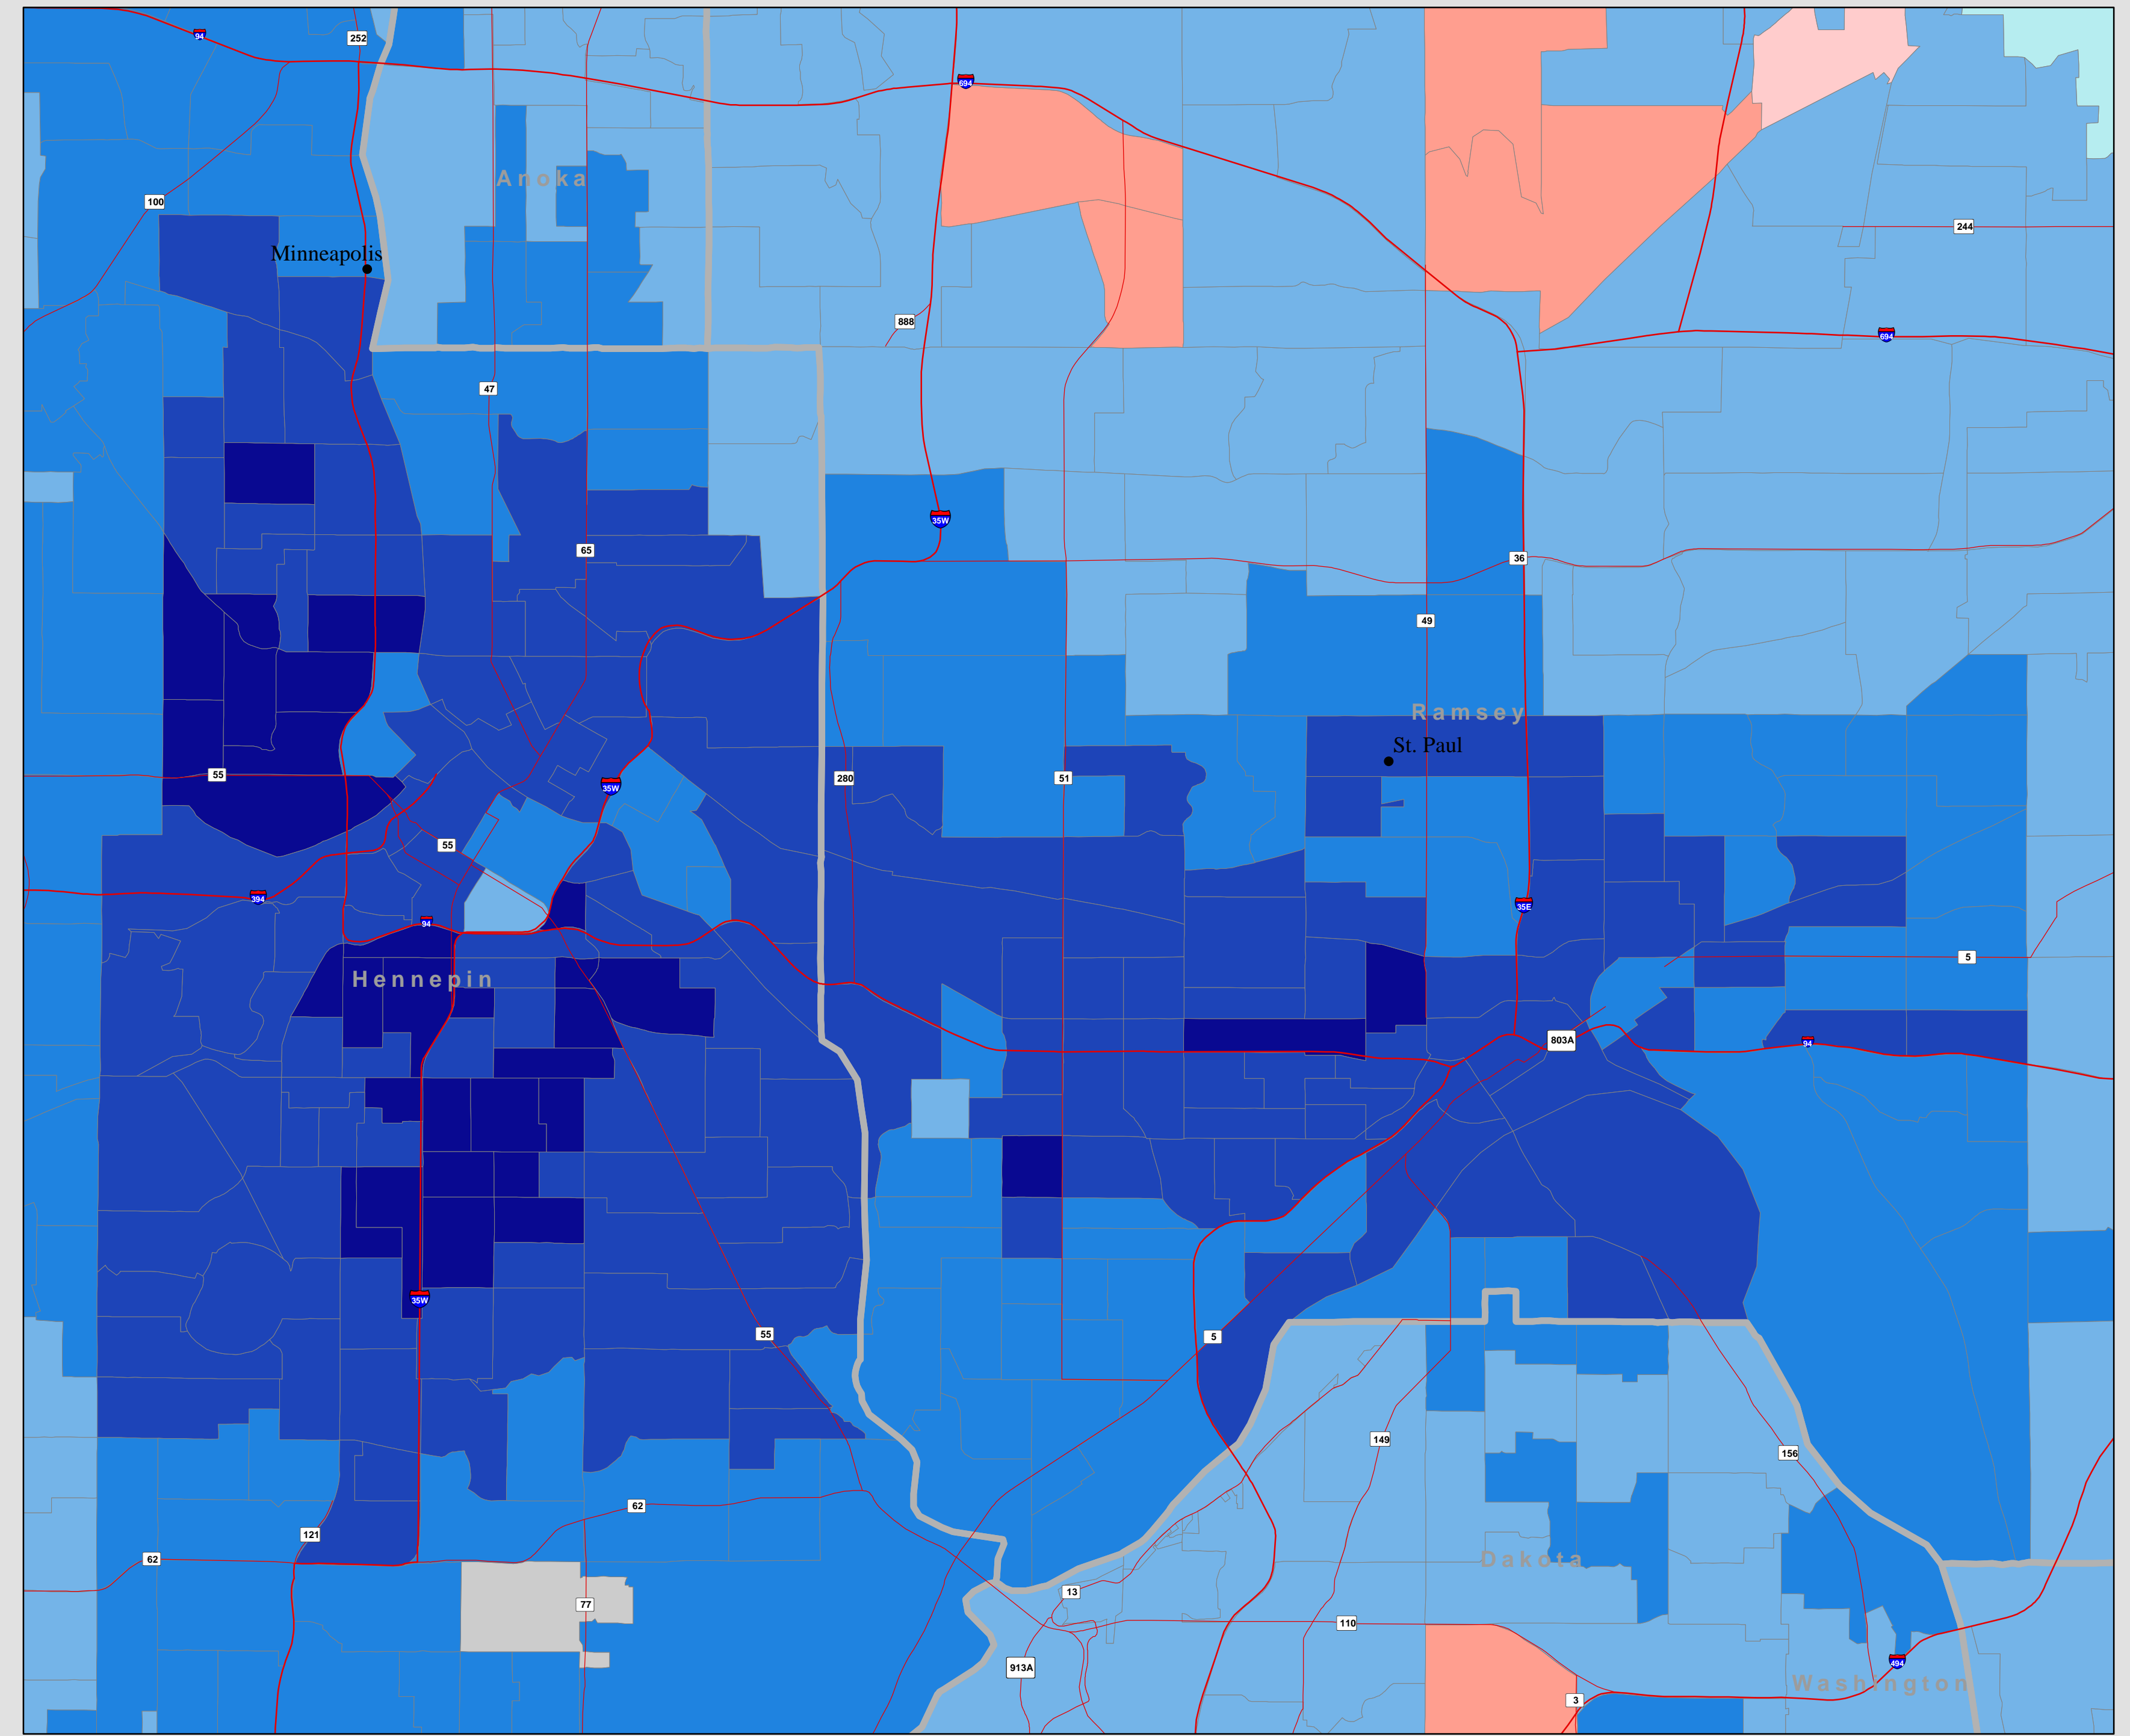

2008 Presidential Election Results

Winning party by precinct

Barack Obama and Joseph Biden (DFL) vs. John McCain and Sarah Palin (R)

Unofficial Results Provided by Minnesota Secretary of State Elections Office

- County Seats
- Major Roads
- Counties

Minneapolis and Saint Paul

Metro Area

Duluth

Mankato

Rochester

St. Cloud

Moorhead