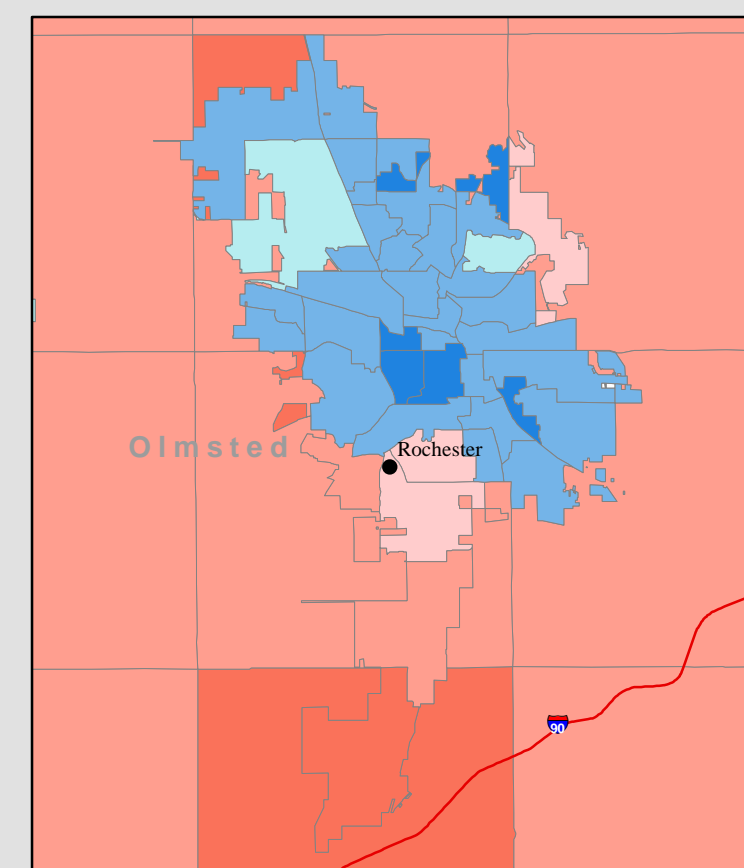

2008 Presidential Election Results

Winning party by precinct

Barack Obama and Joseph Biden (DFL) vs. John McCain and Sarah Palin (R)

Unofficial Results Provided by Minnesota Secretary of State Elections Office

- County Seats
- Major Roads
- Counties

Minneapolis and Saint Paul

Metro Area

Duluth

Mankato

Rochester

St. Cloud

Moorhead