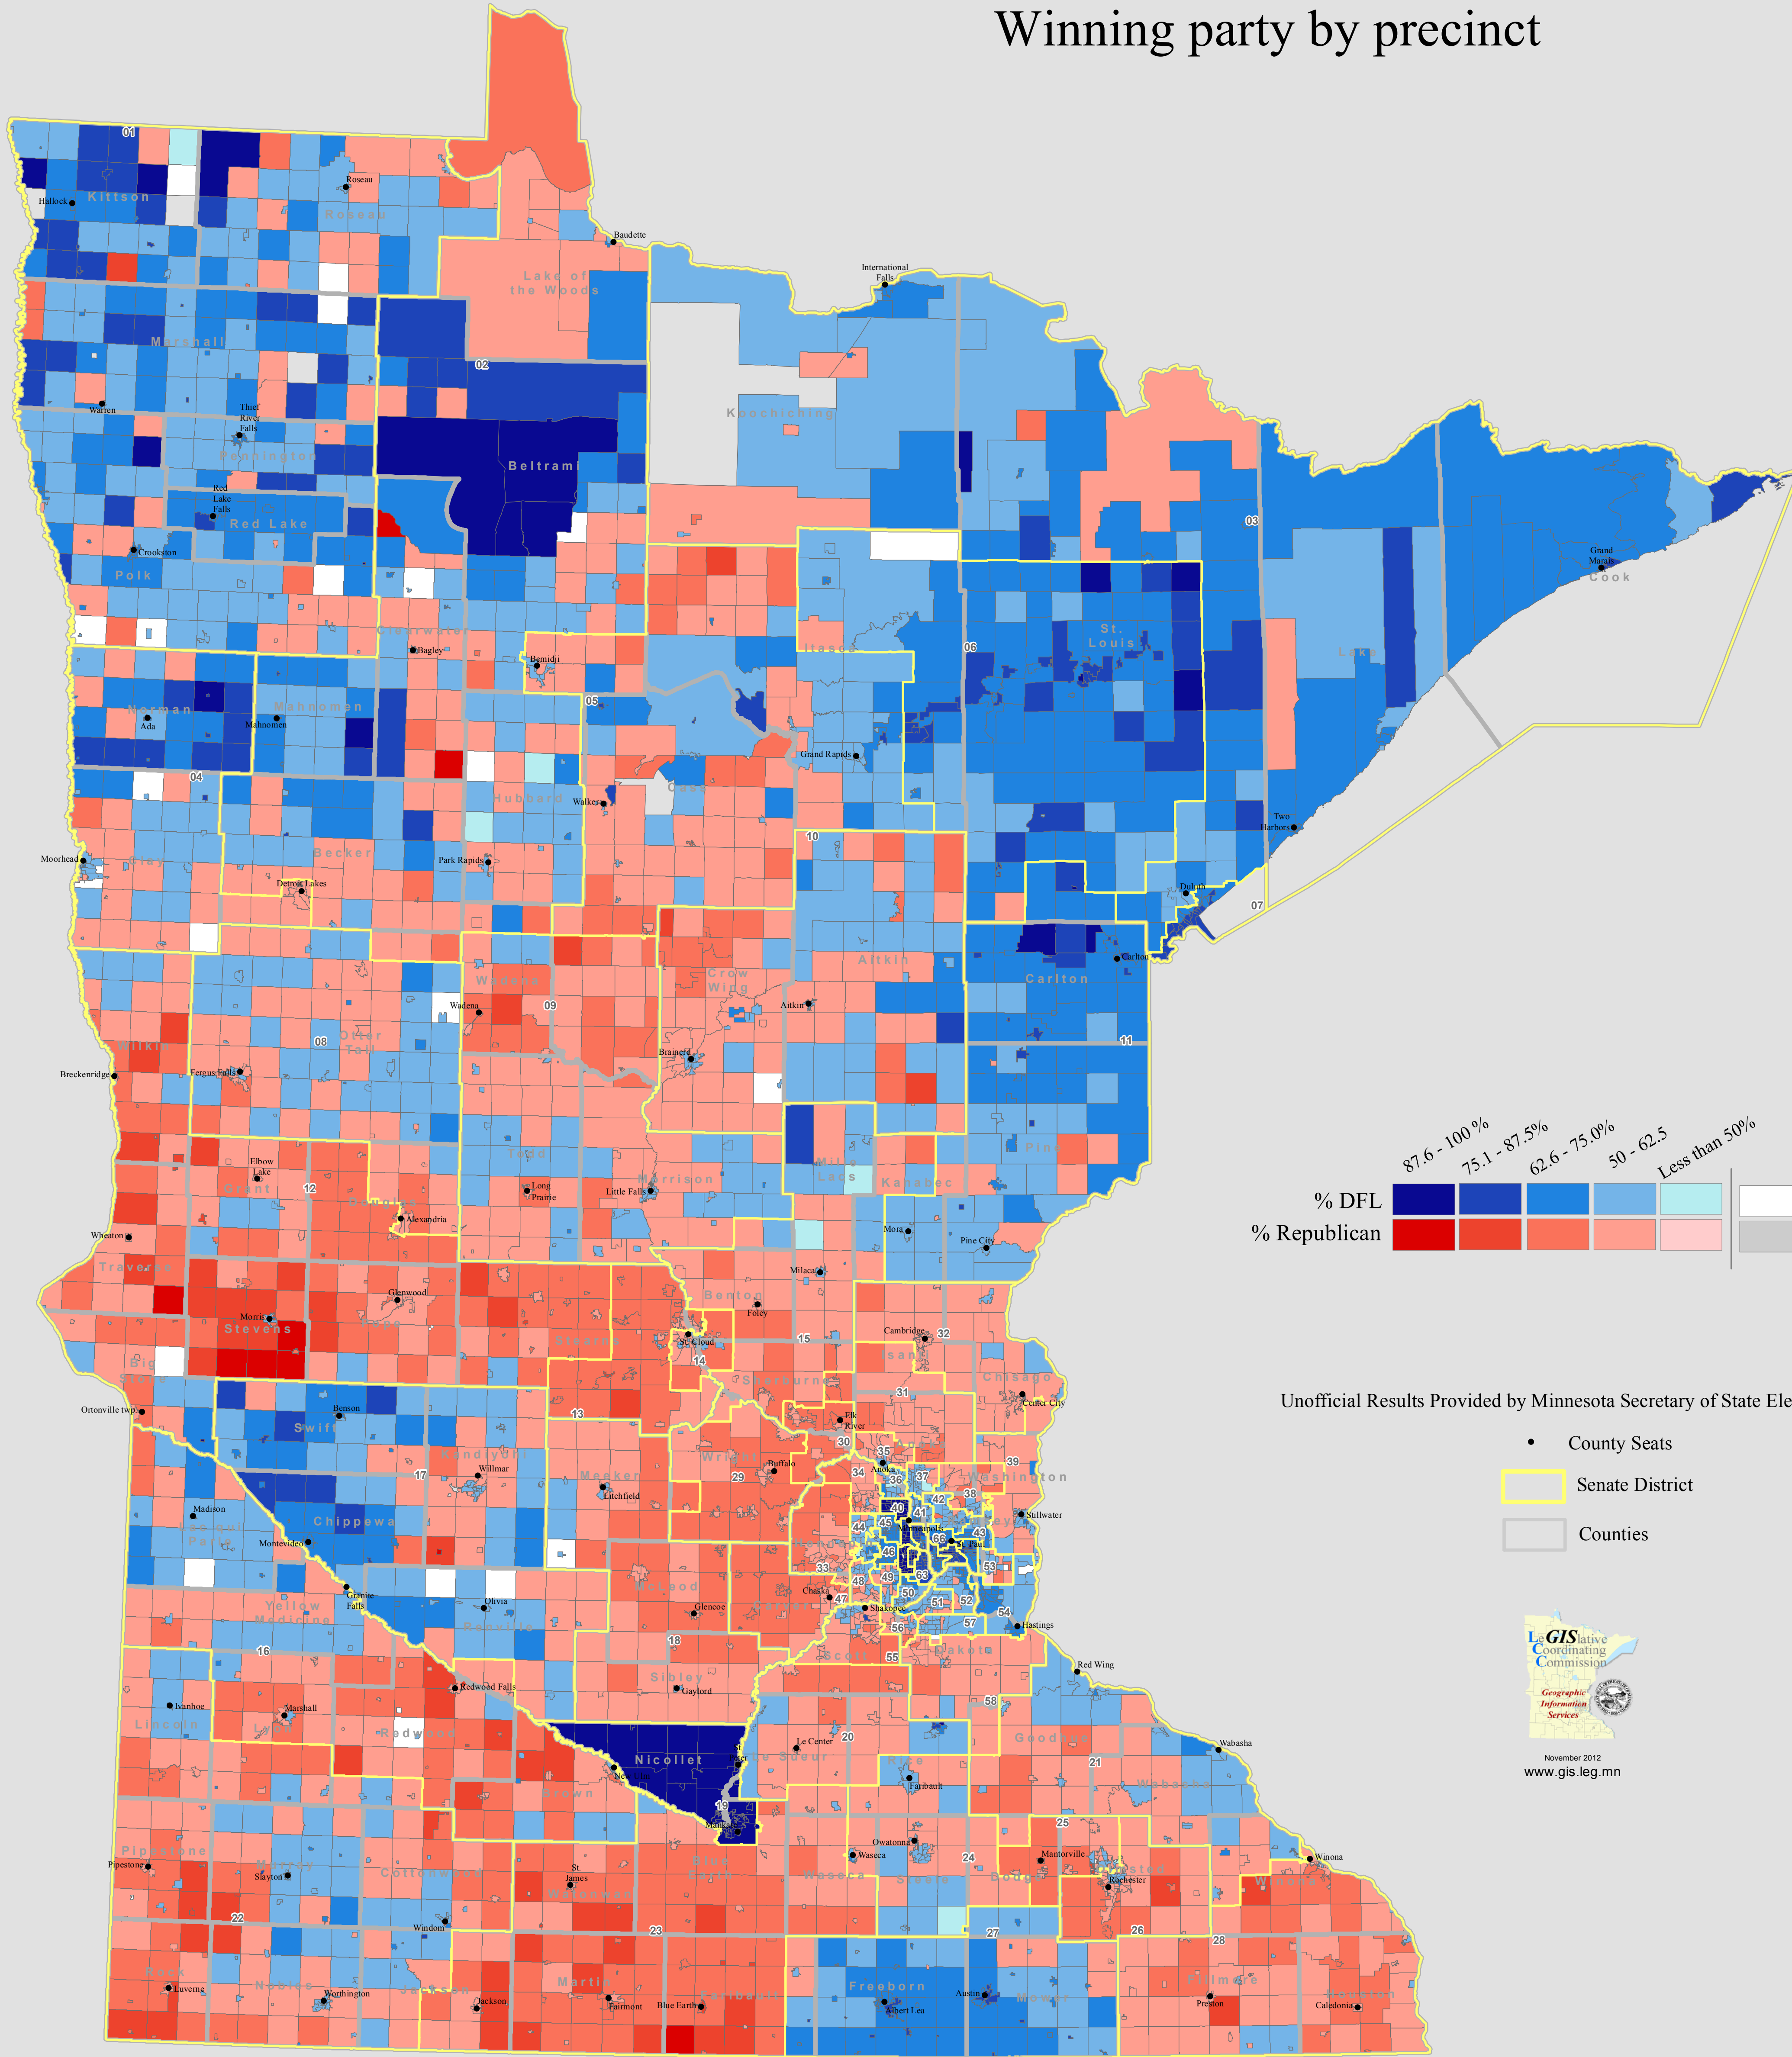

2012 Minnesota Senate Election Results

Winning party by precinct

Minneapolis and Saint Paul

Metro Area

Duluth

Mankato

Rochester

St. Cloud

Moorhead