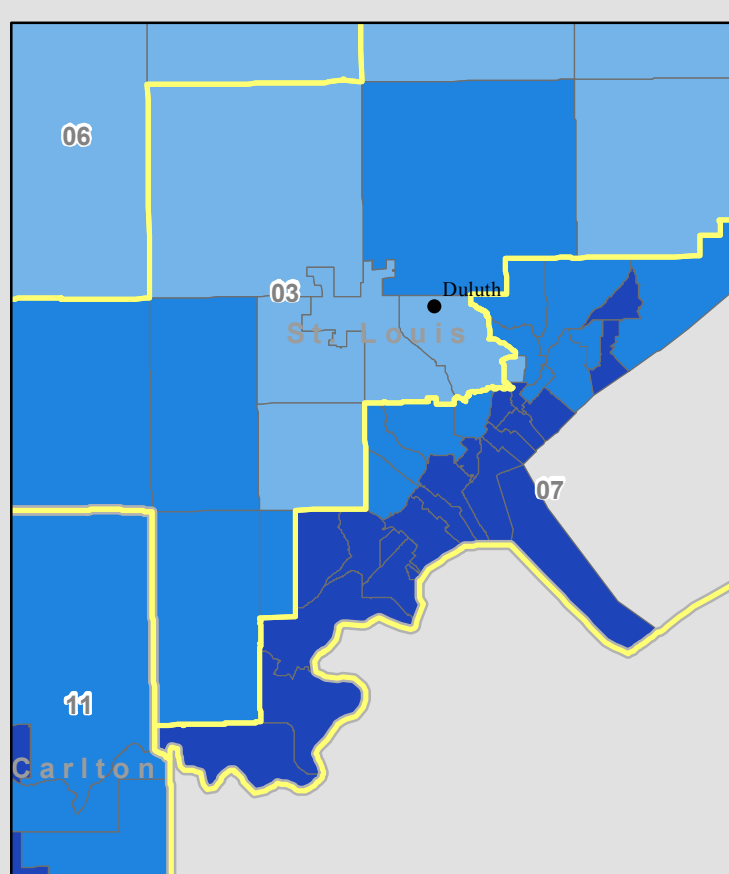

2012 Minnesota Senate Election Results

Winning party by precinct

Minneapolis and Saint Paul

Metro Area

Duluth

Mankato

Rochester

St. Cloud

Moorhead