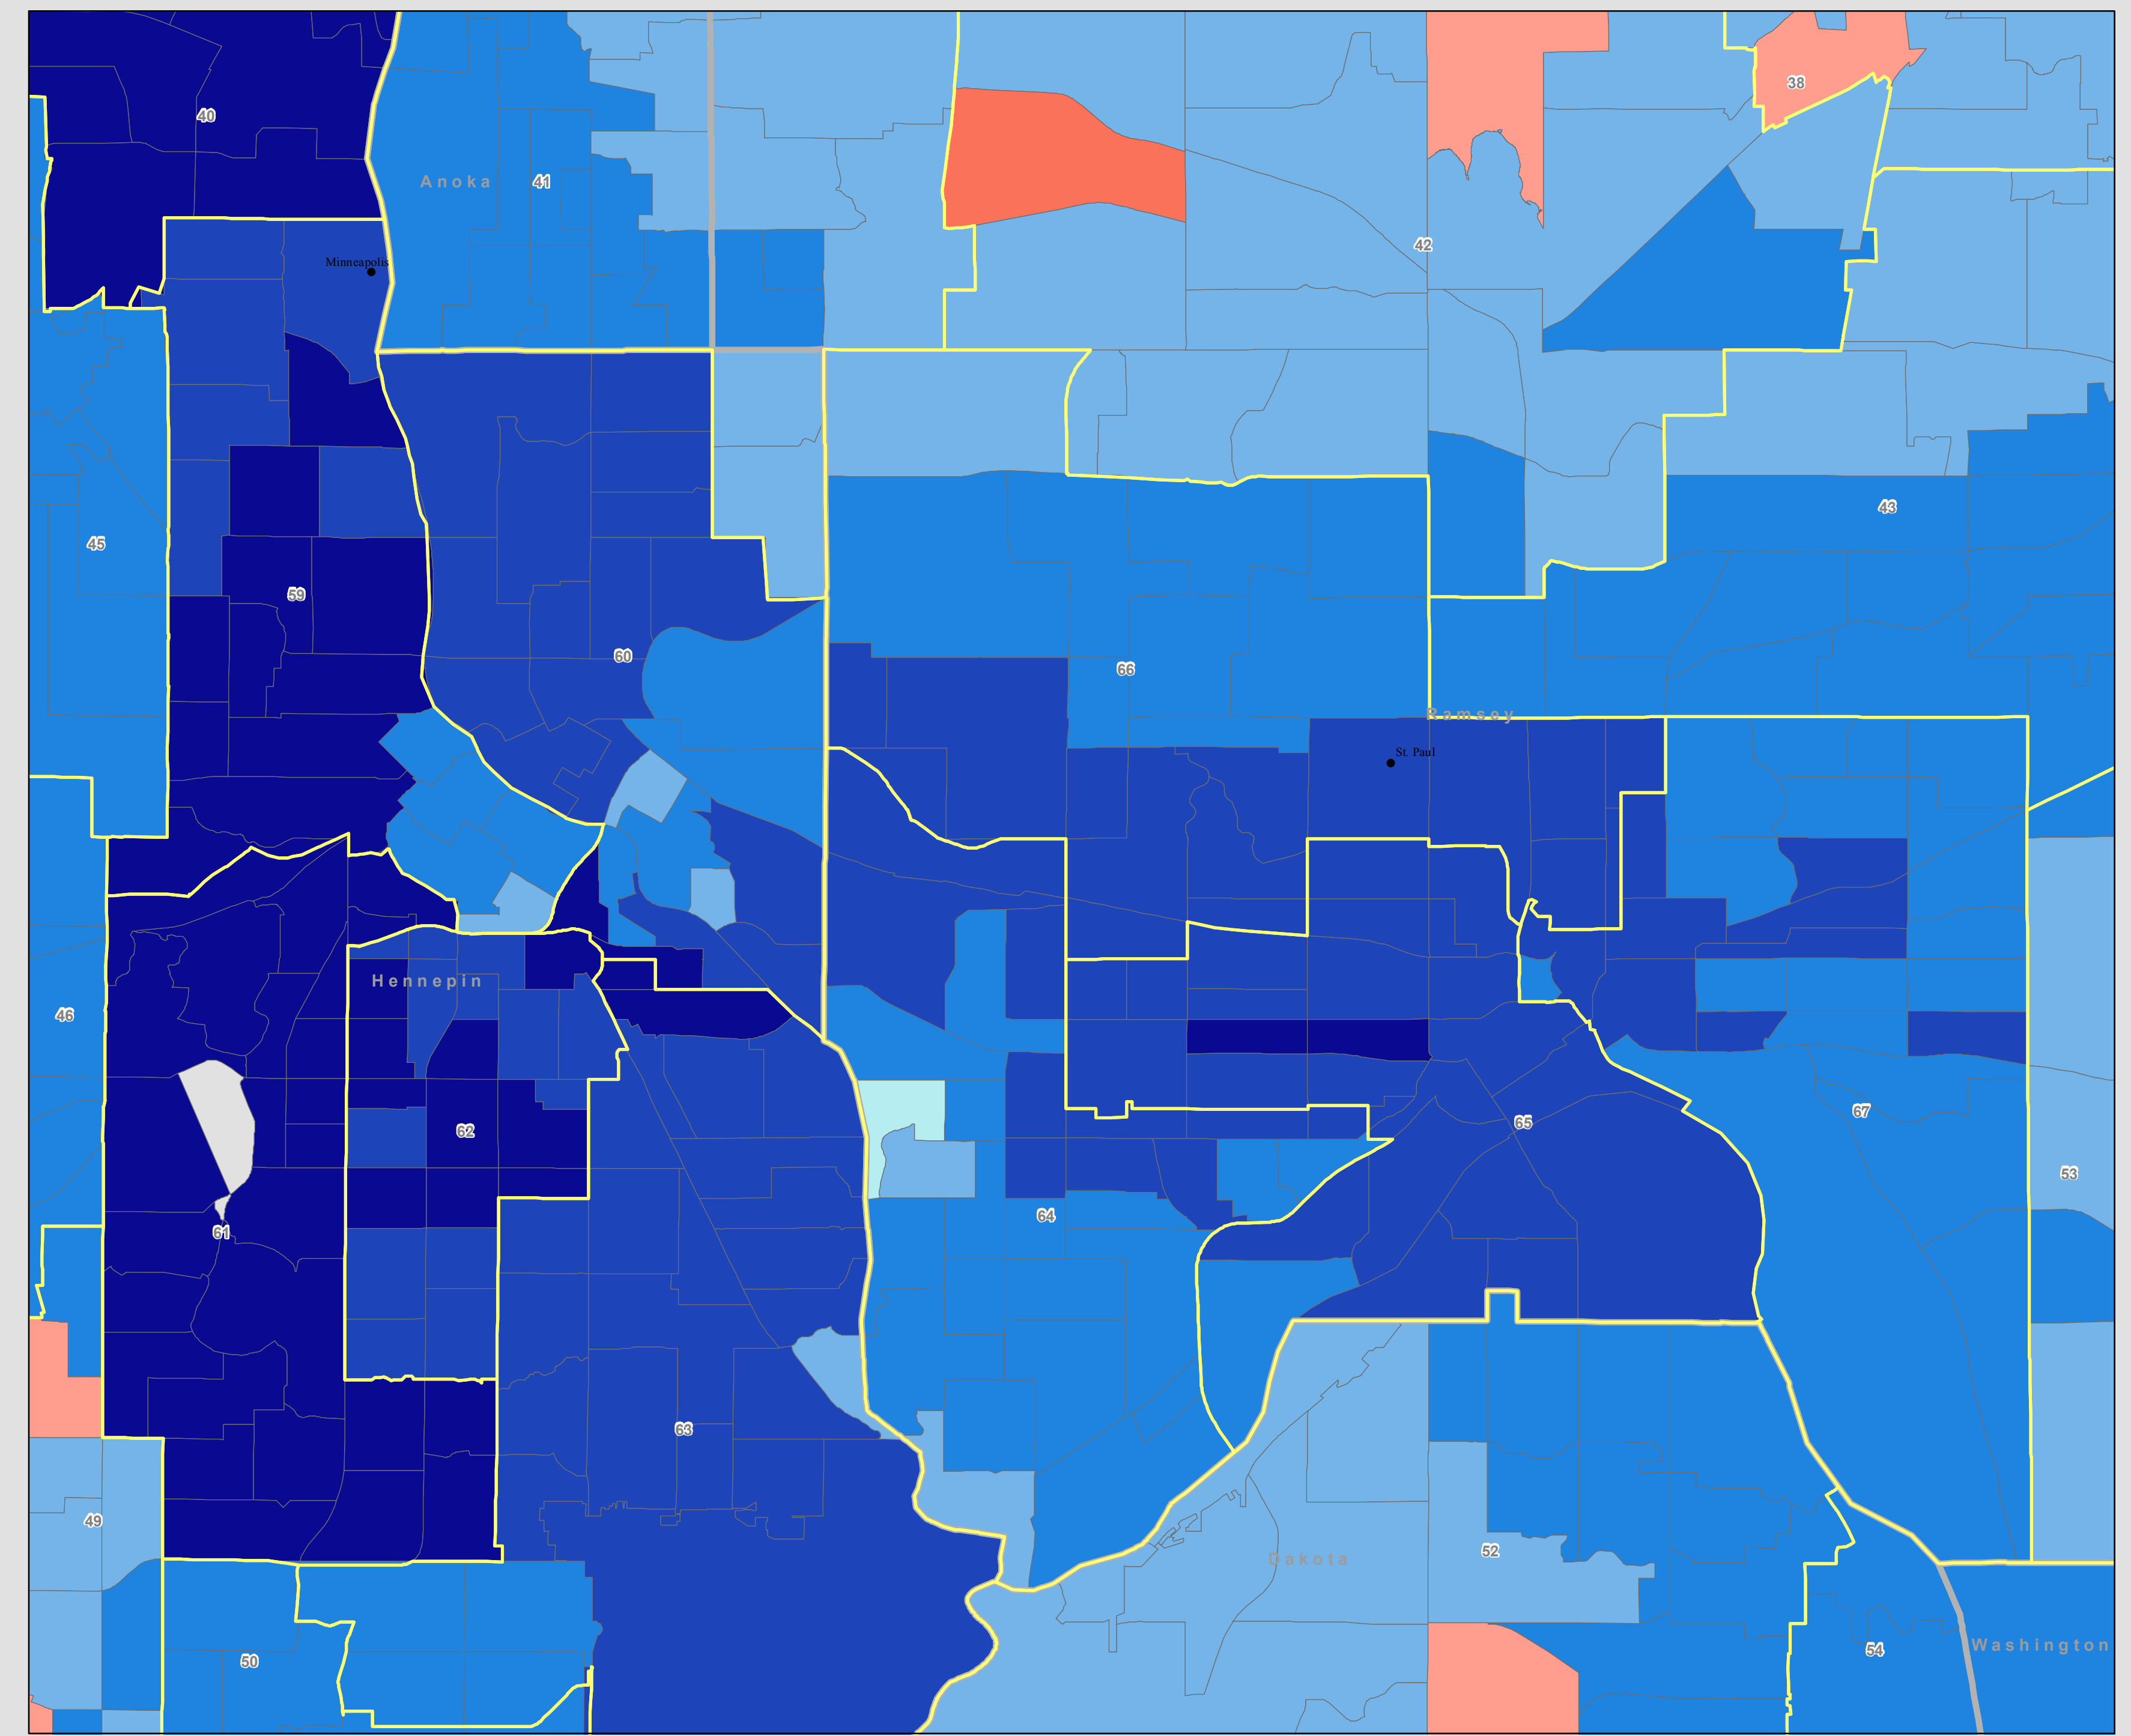

2012 Minnesota Senate Election Results

Winning party by precinct

Minneapolis and Saint Paul

Metro Area

Duluth

Mankato

Rochester

St. Cloud

Moorhead