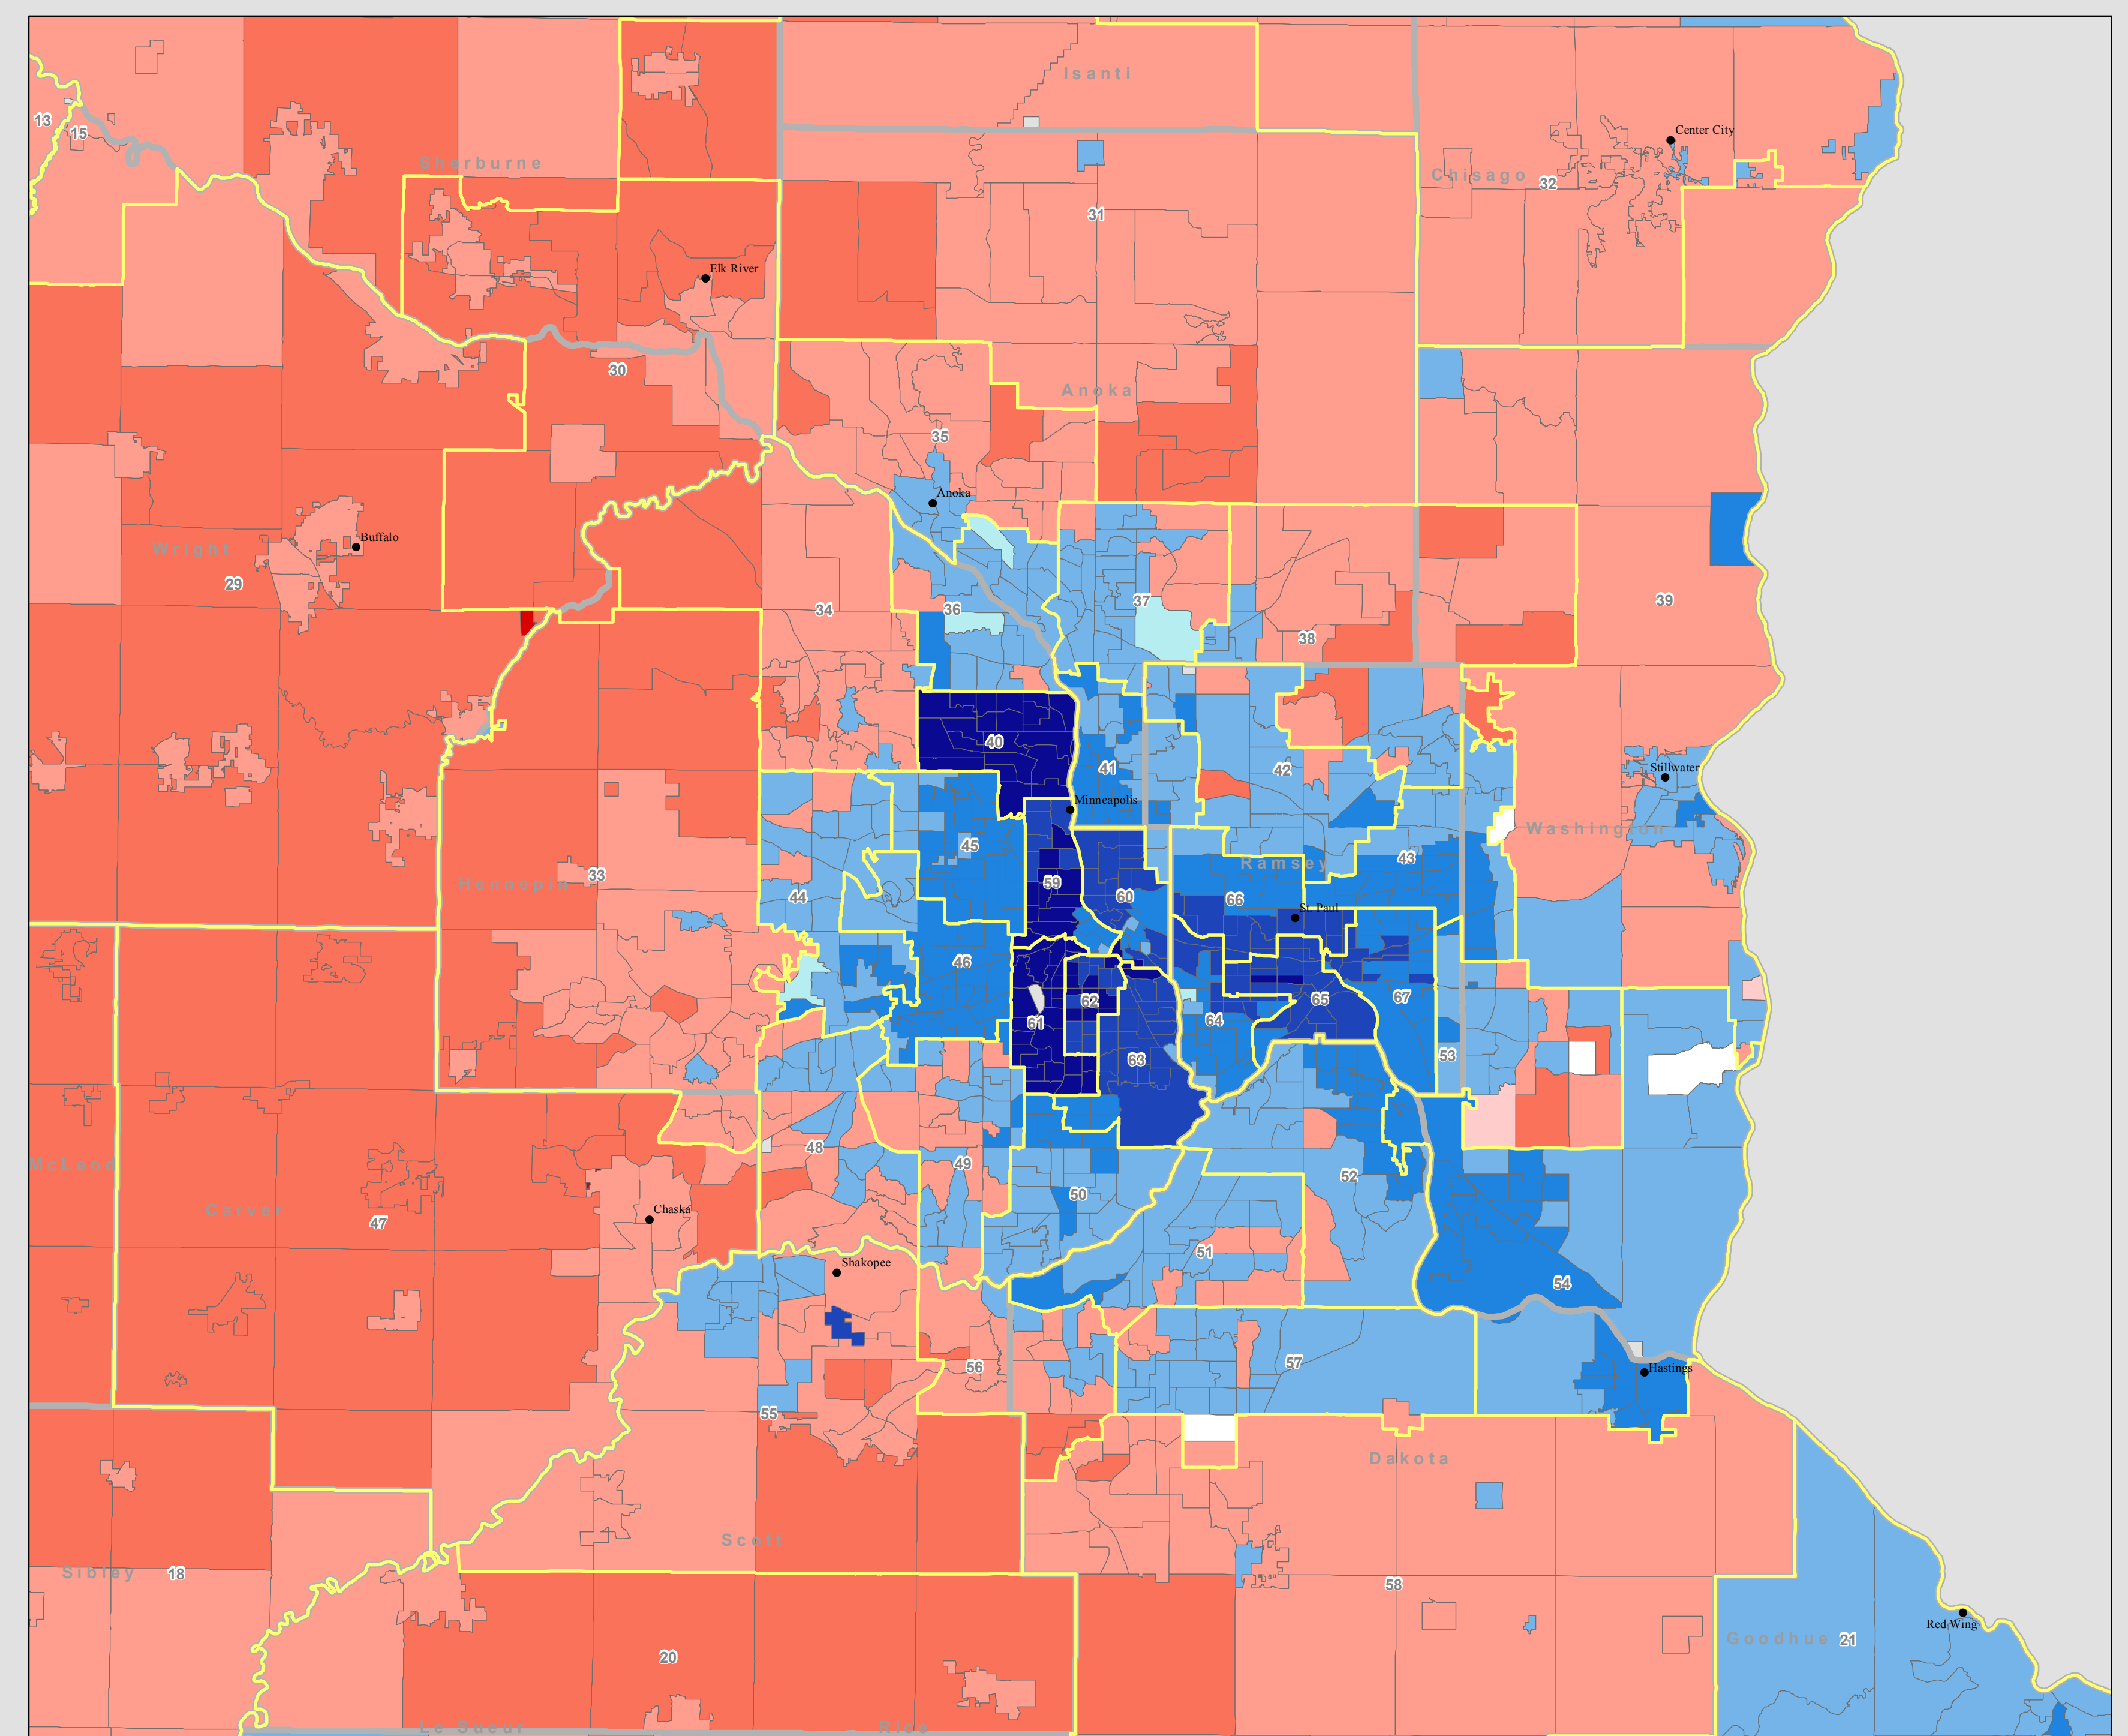

2012 Minnesota Senate Election Results

Winning party by precinct

Minneapolis and Saint Paul

Metro Area

Duluth

Mankato

Rochester

St. Cloud

Moorhead