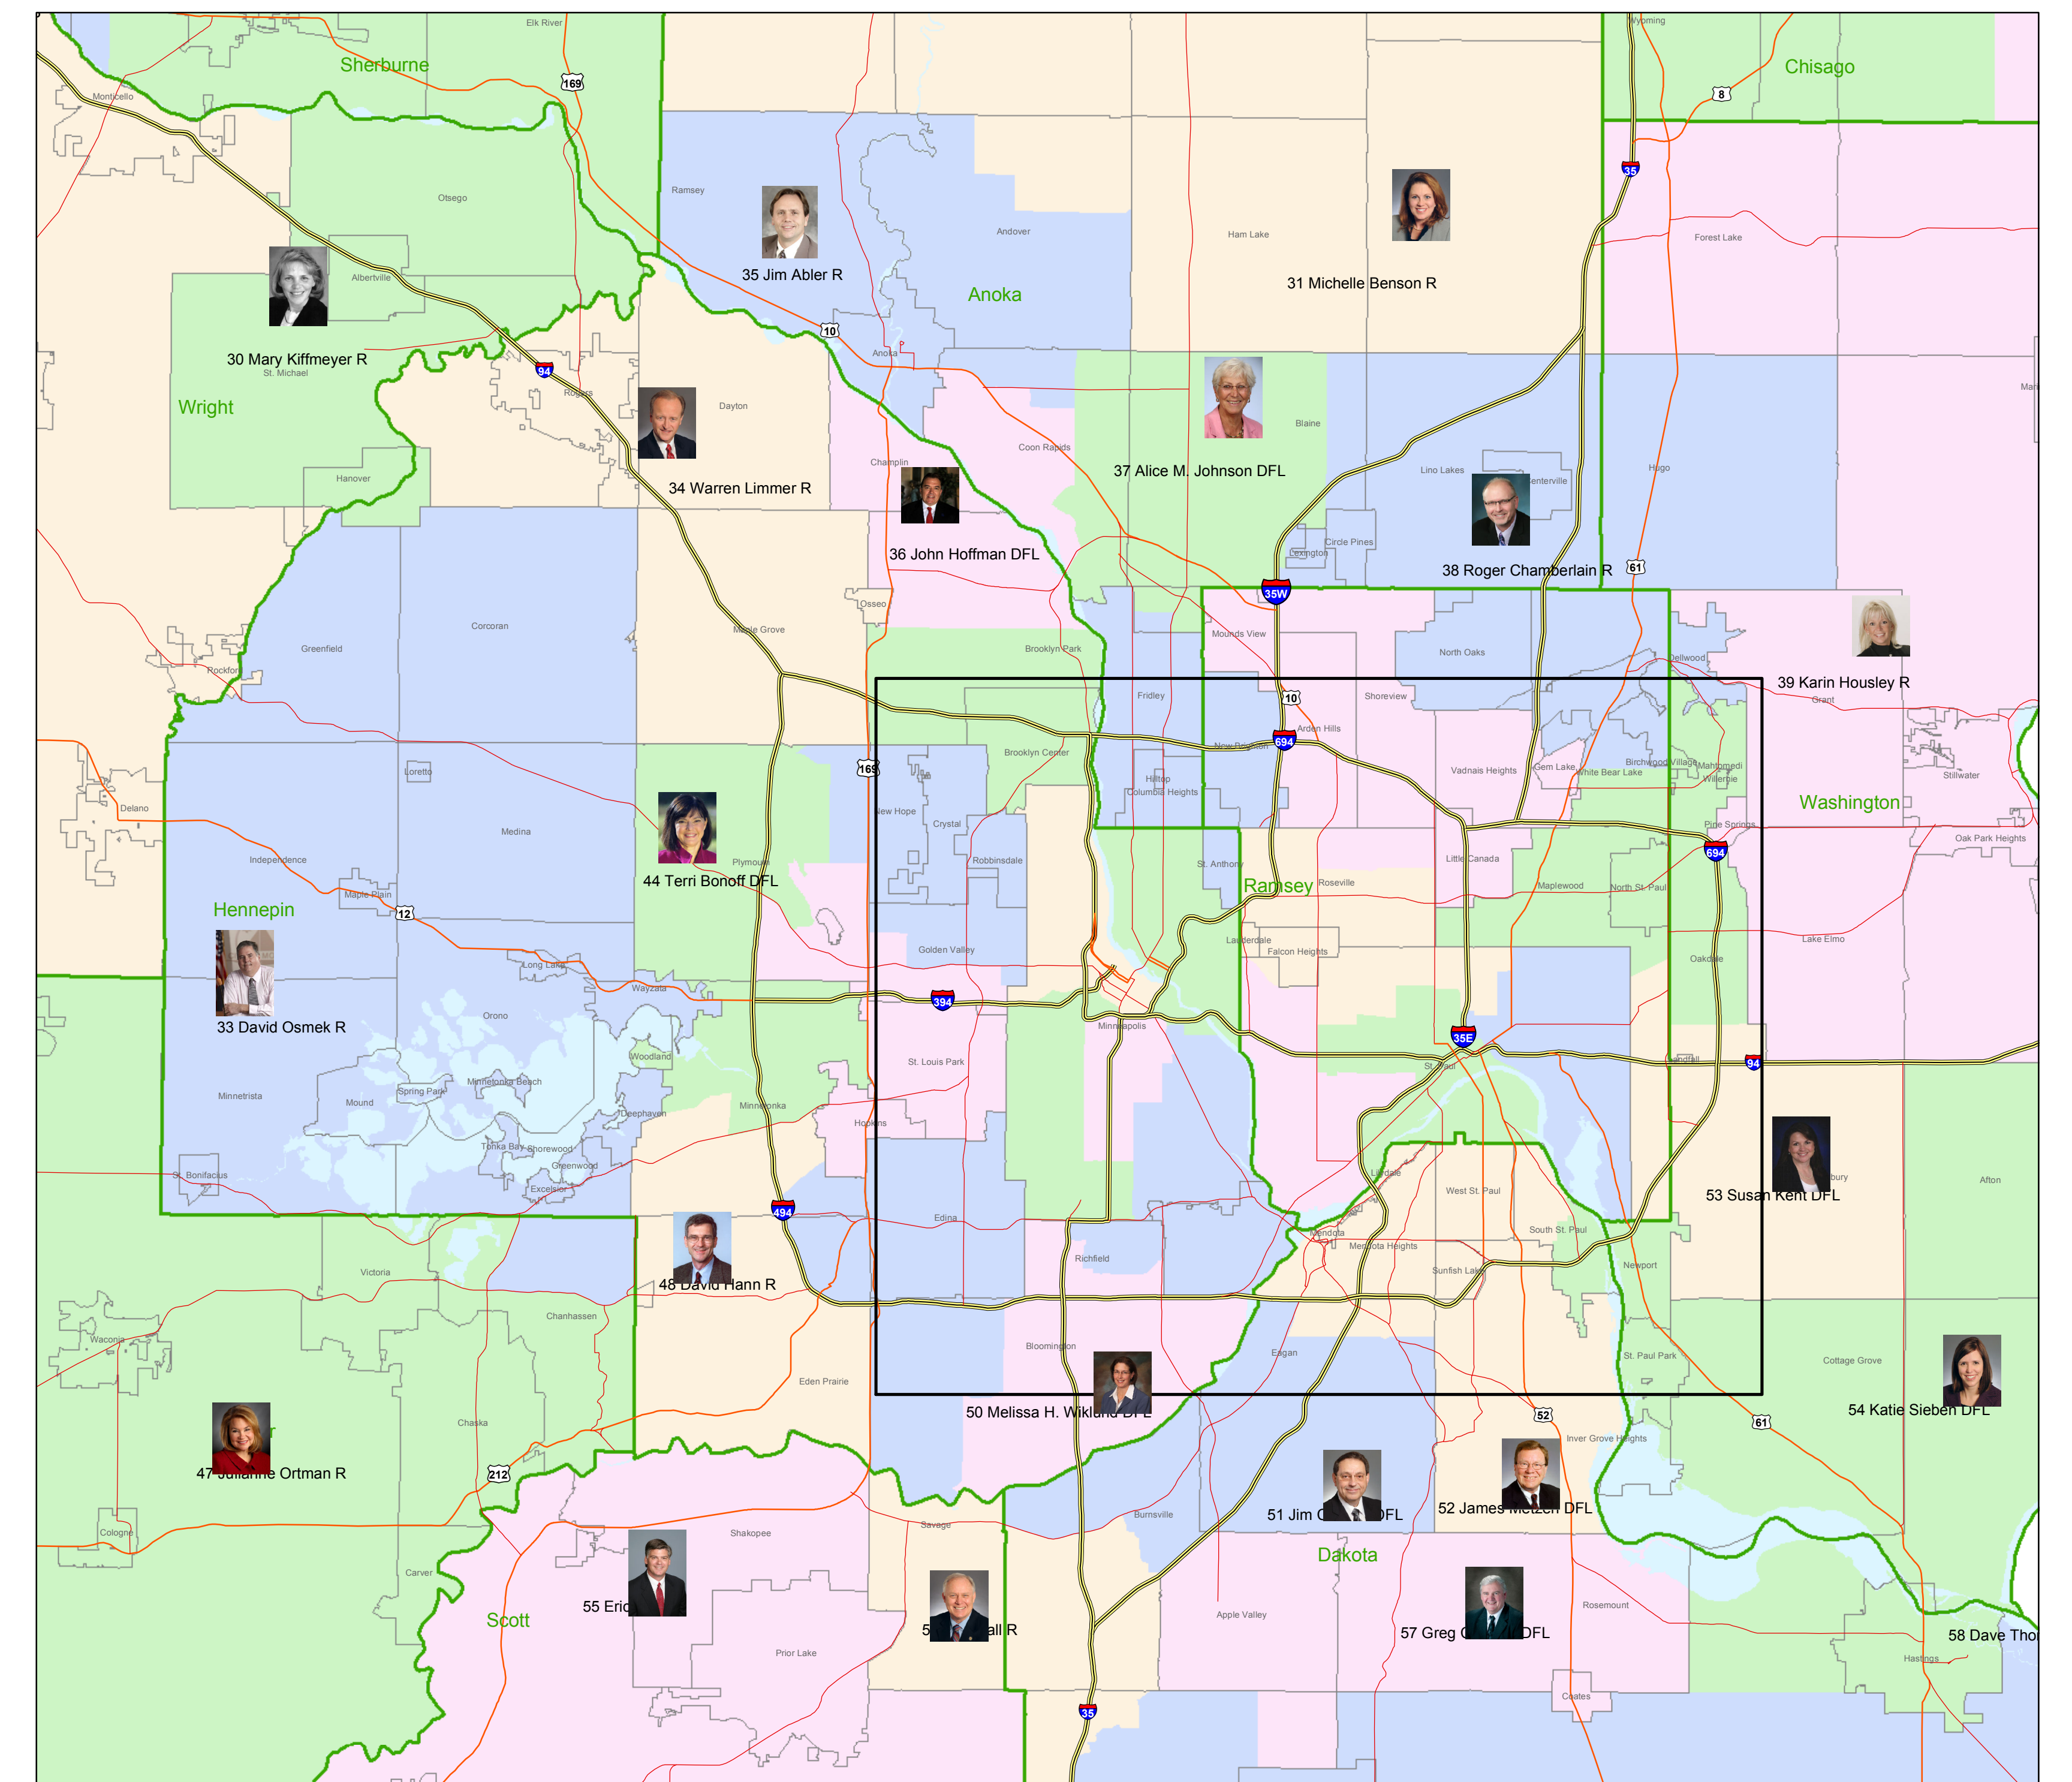

2013 Minnesota Senate

Special Election Results from 02/09/2016

Minneapolis and Saint Paul

Metro Area

Duluth

Mankato

Rochester

St. Cloud