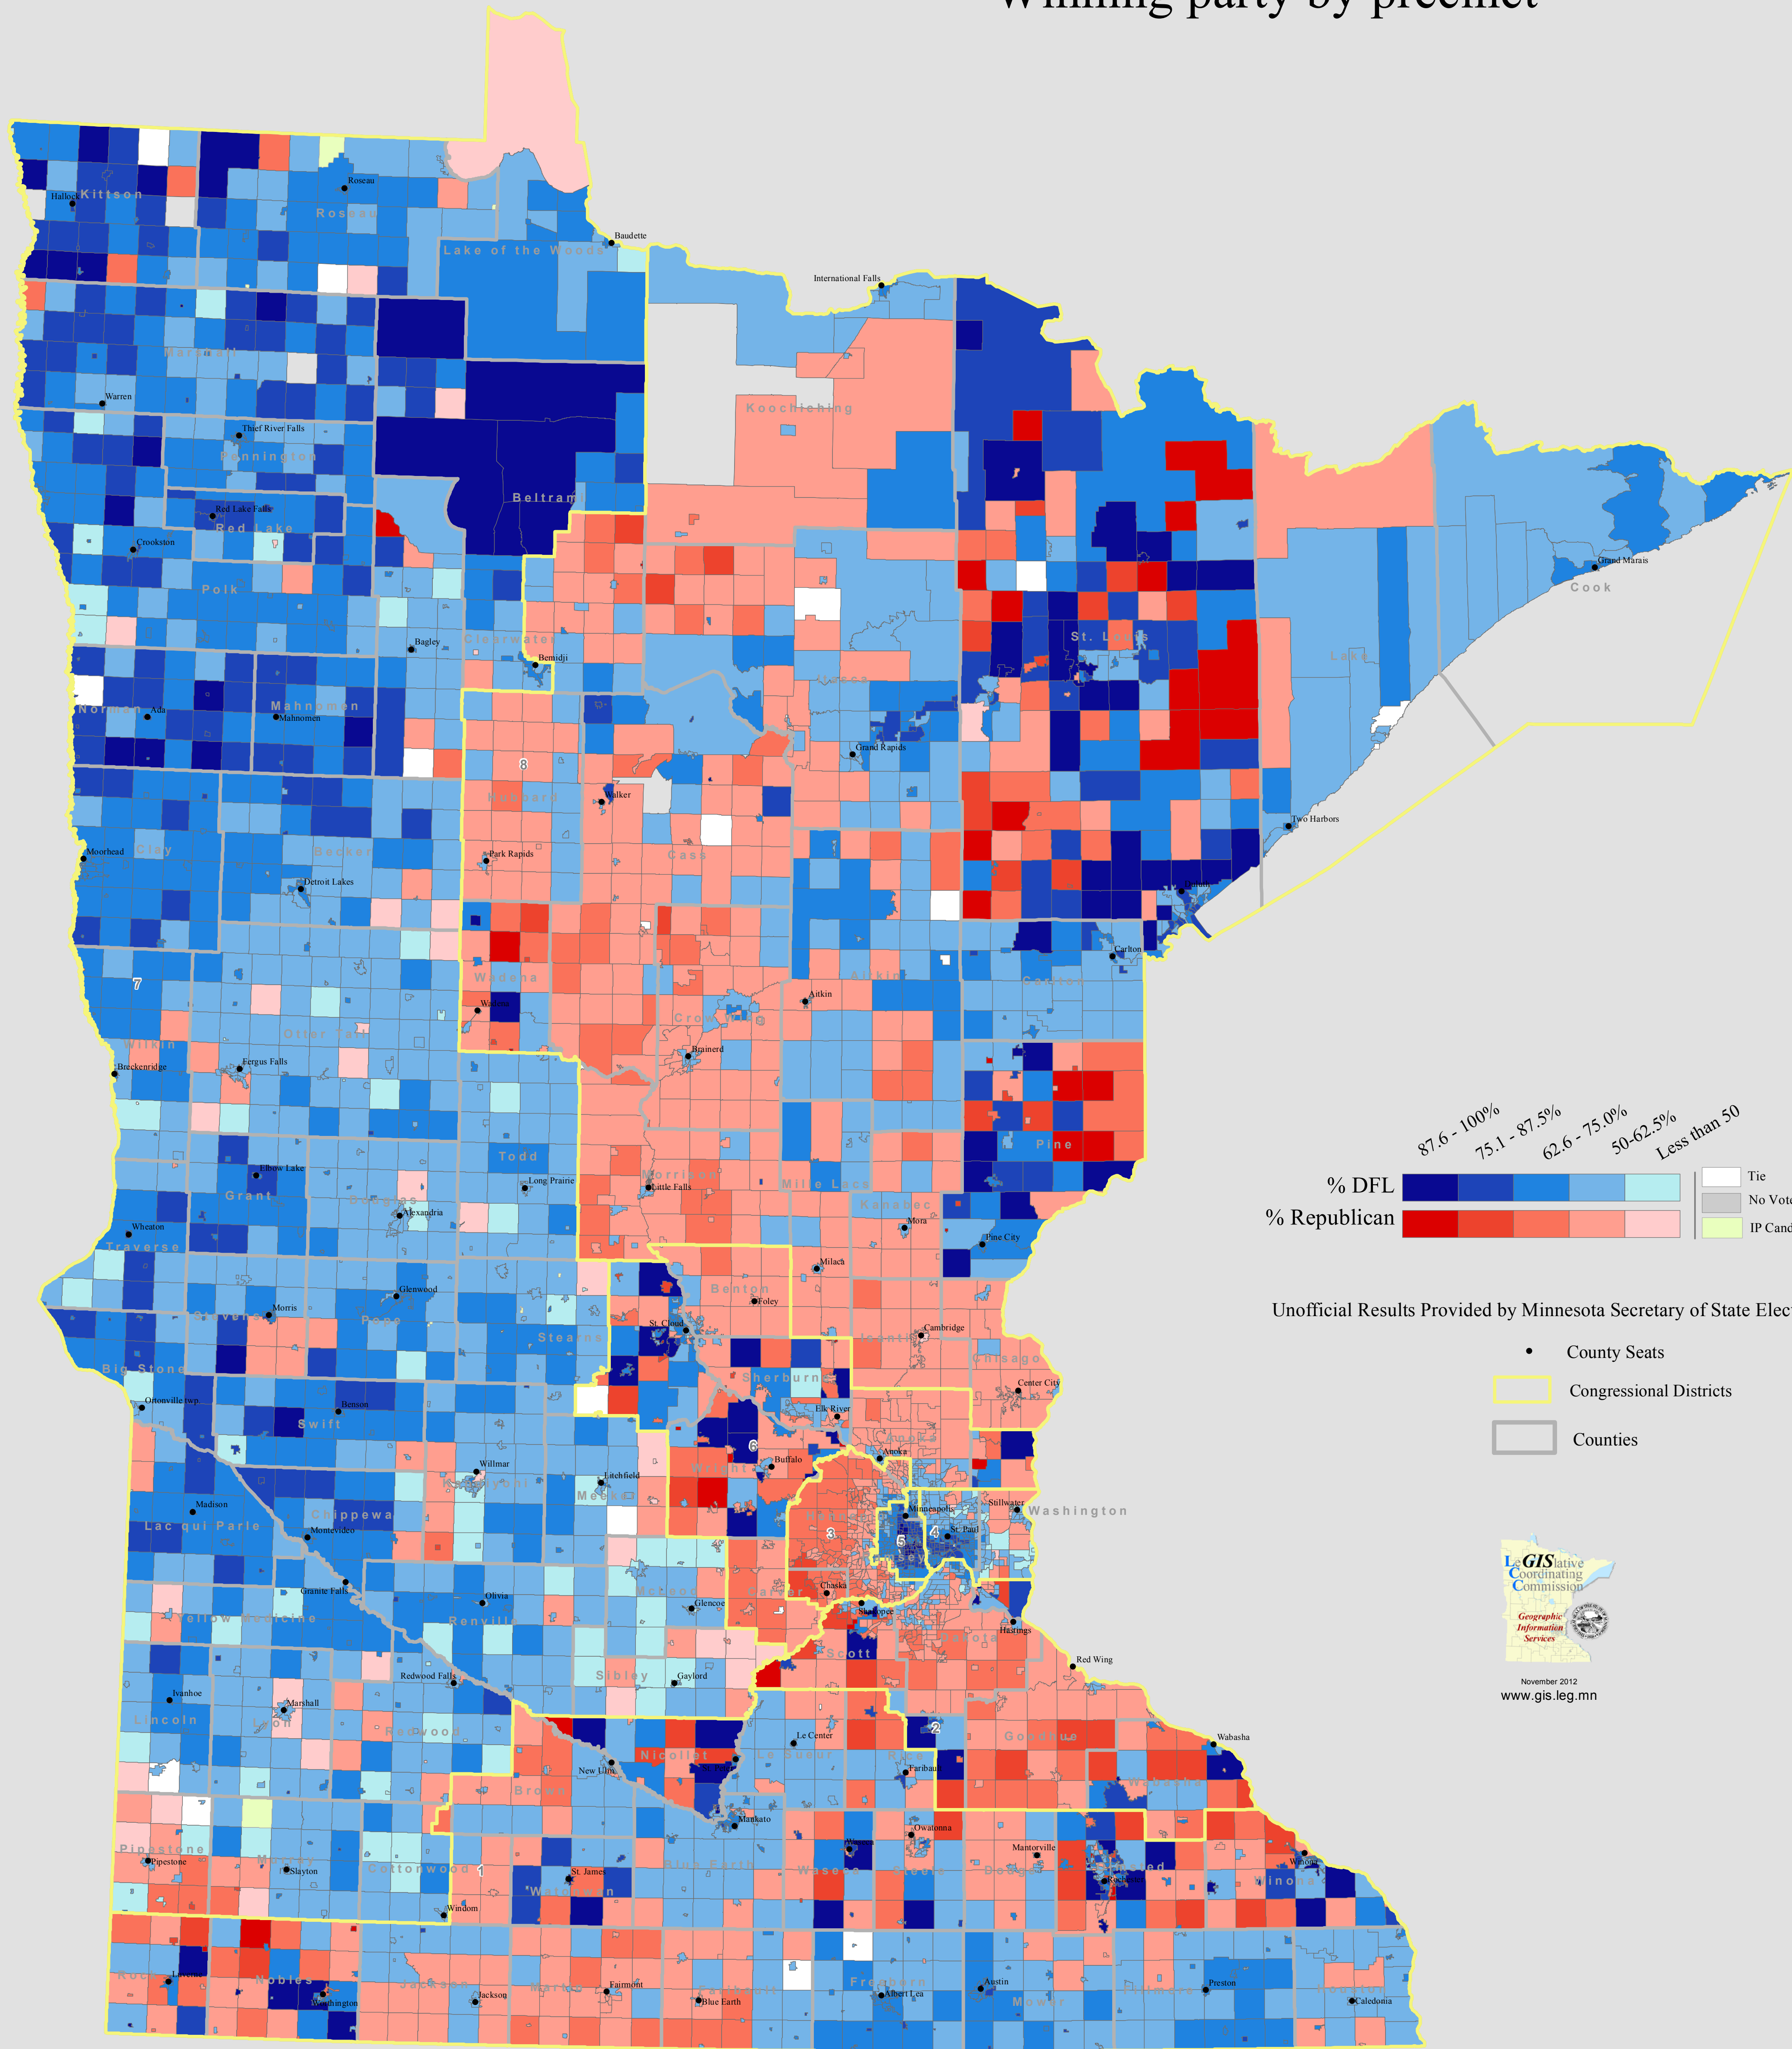

2012 US Congressional Election Results

Winning party by precinct

Unofficial Results Provided by Minnesota Secretary of State Elections Office

- County Seats
 - ▭ Congressional Districts
 - ▭ Counties
-

Minneapolis and Saint Paul

Metro Area

Duluth

Mankato

Rochester

St. Cloud

Moorhead