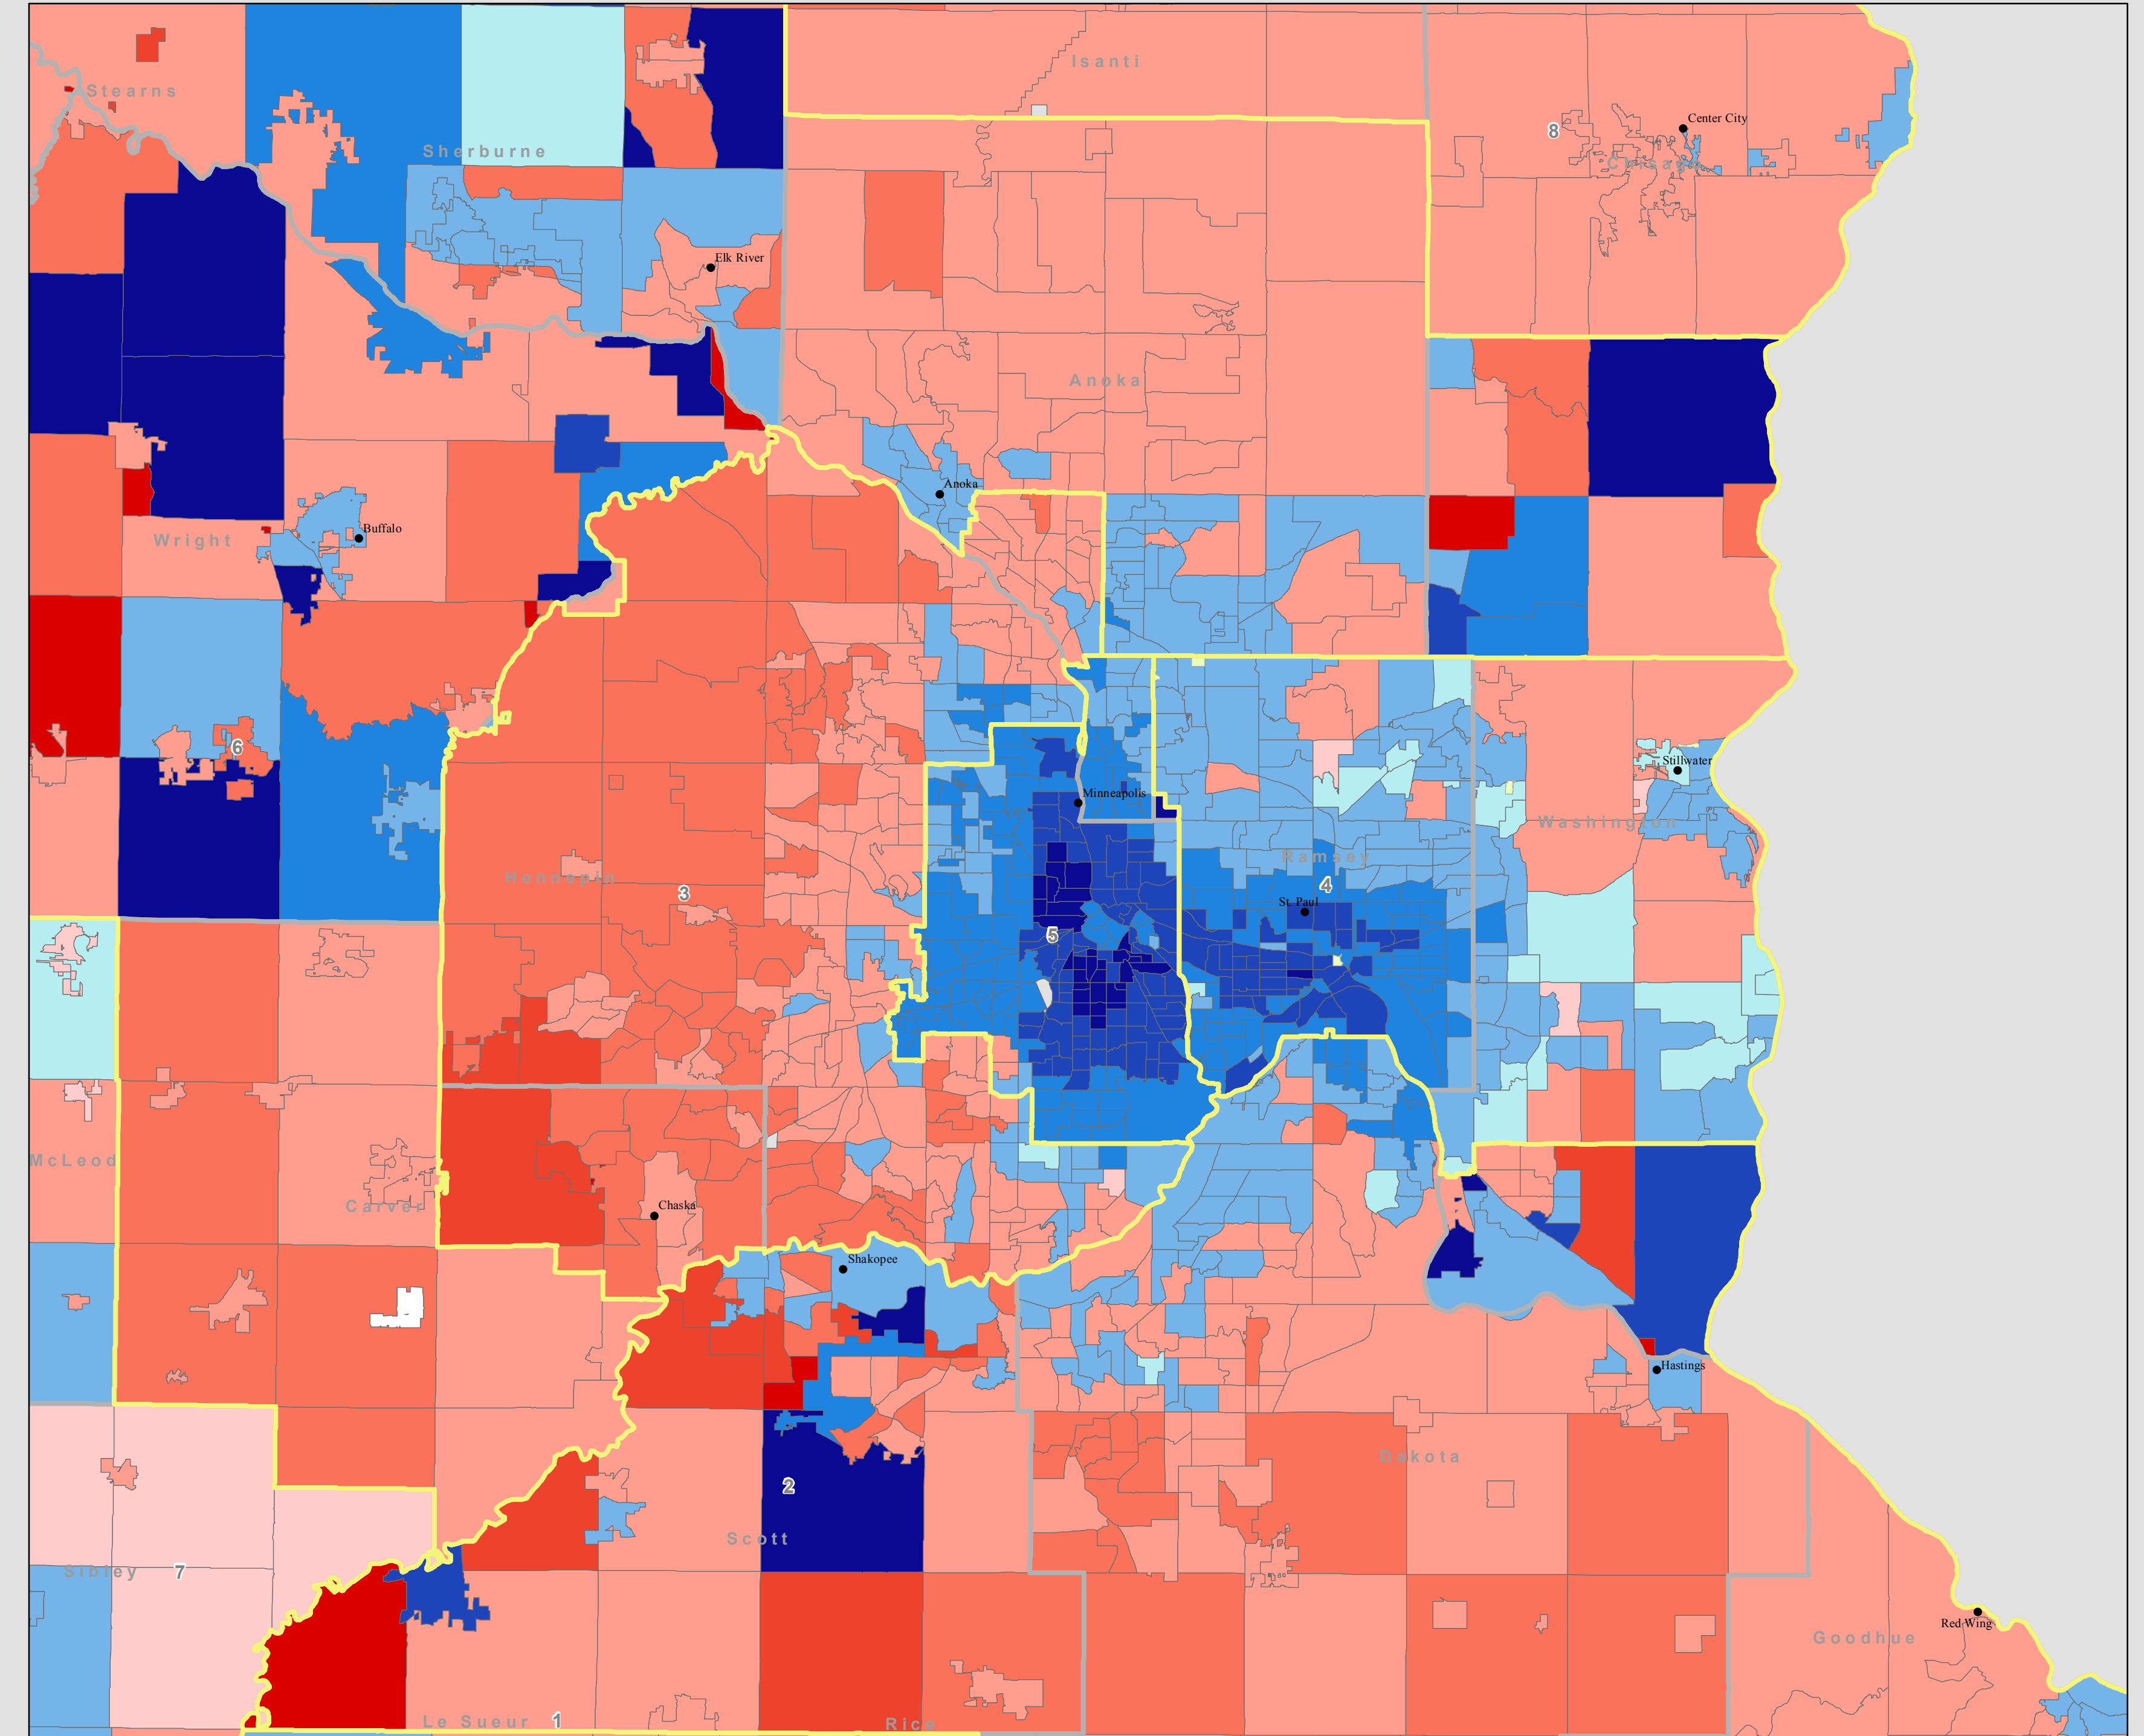

2012 US Congressional Election Results

Winning party by precinct

Unofficial Results Provided by Minnesota Secretary of State Elections Office

- County Seats
 - ▭ Congressional Districts
 - ▭ Counties
-

Minneapolis and Saint Paul

Metro Area

Duluth

Mankato

Rochester

St. Cloud

Moorhead