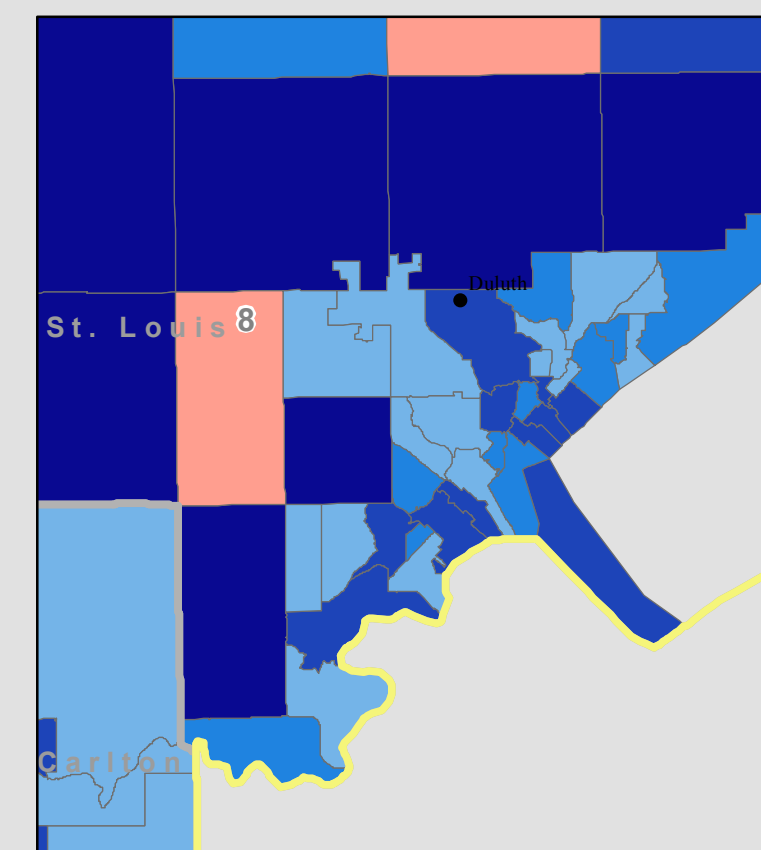

2012 US Congressional Election Results

Winning party by precinct

Unofficial Results Provided by Minnesota Secretary of State Elections Office

- County Seats
 - ▭ Congressional Districts
 - ▭ Counties
-

Minneapolis and Saint Paul

Metro Area

Duluth

Mankato

Rochester

St. Cloud

Moorhead