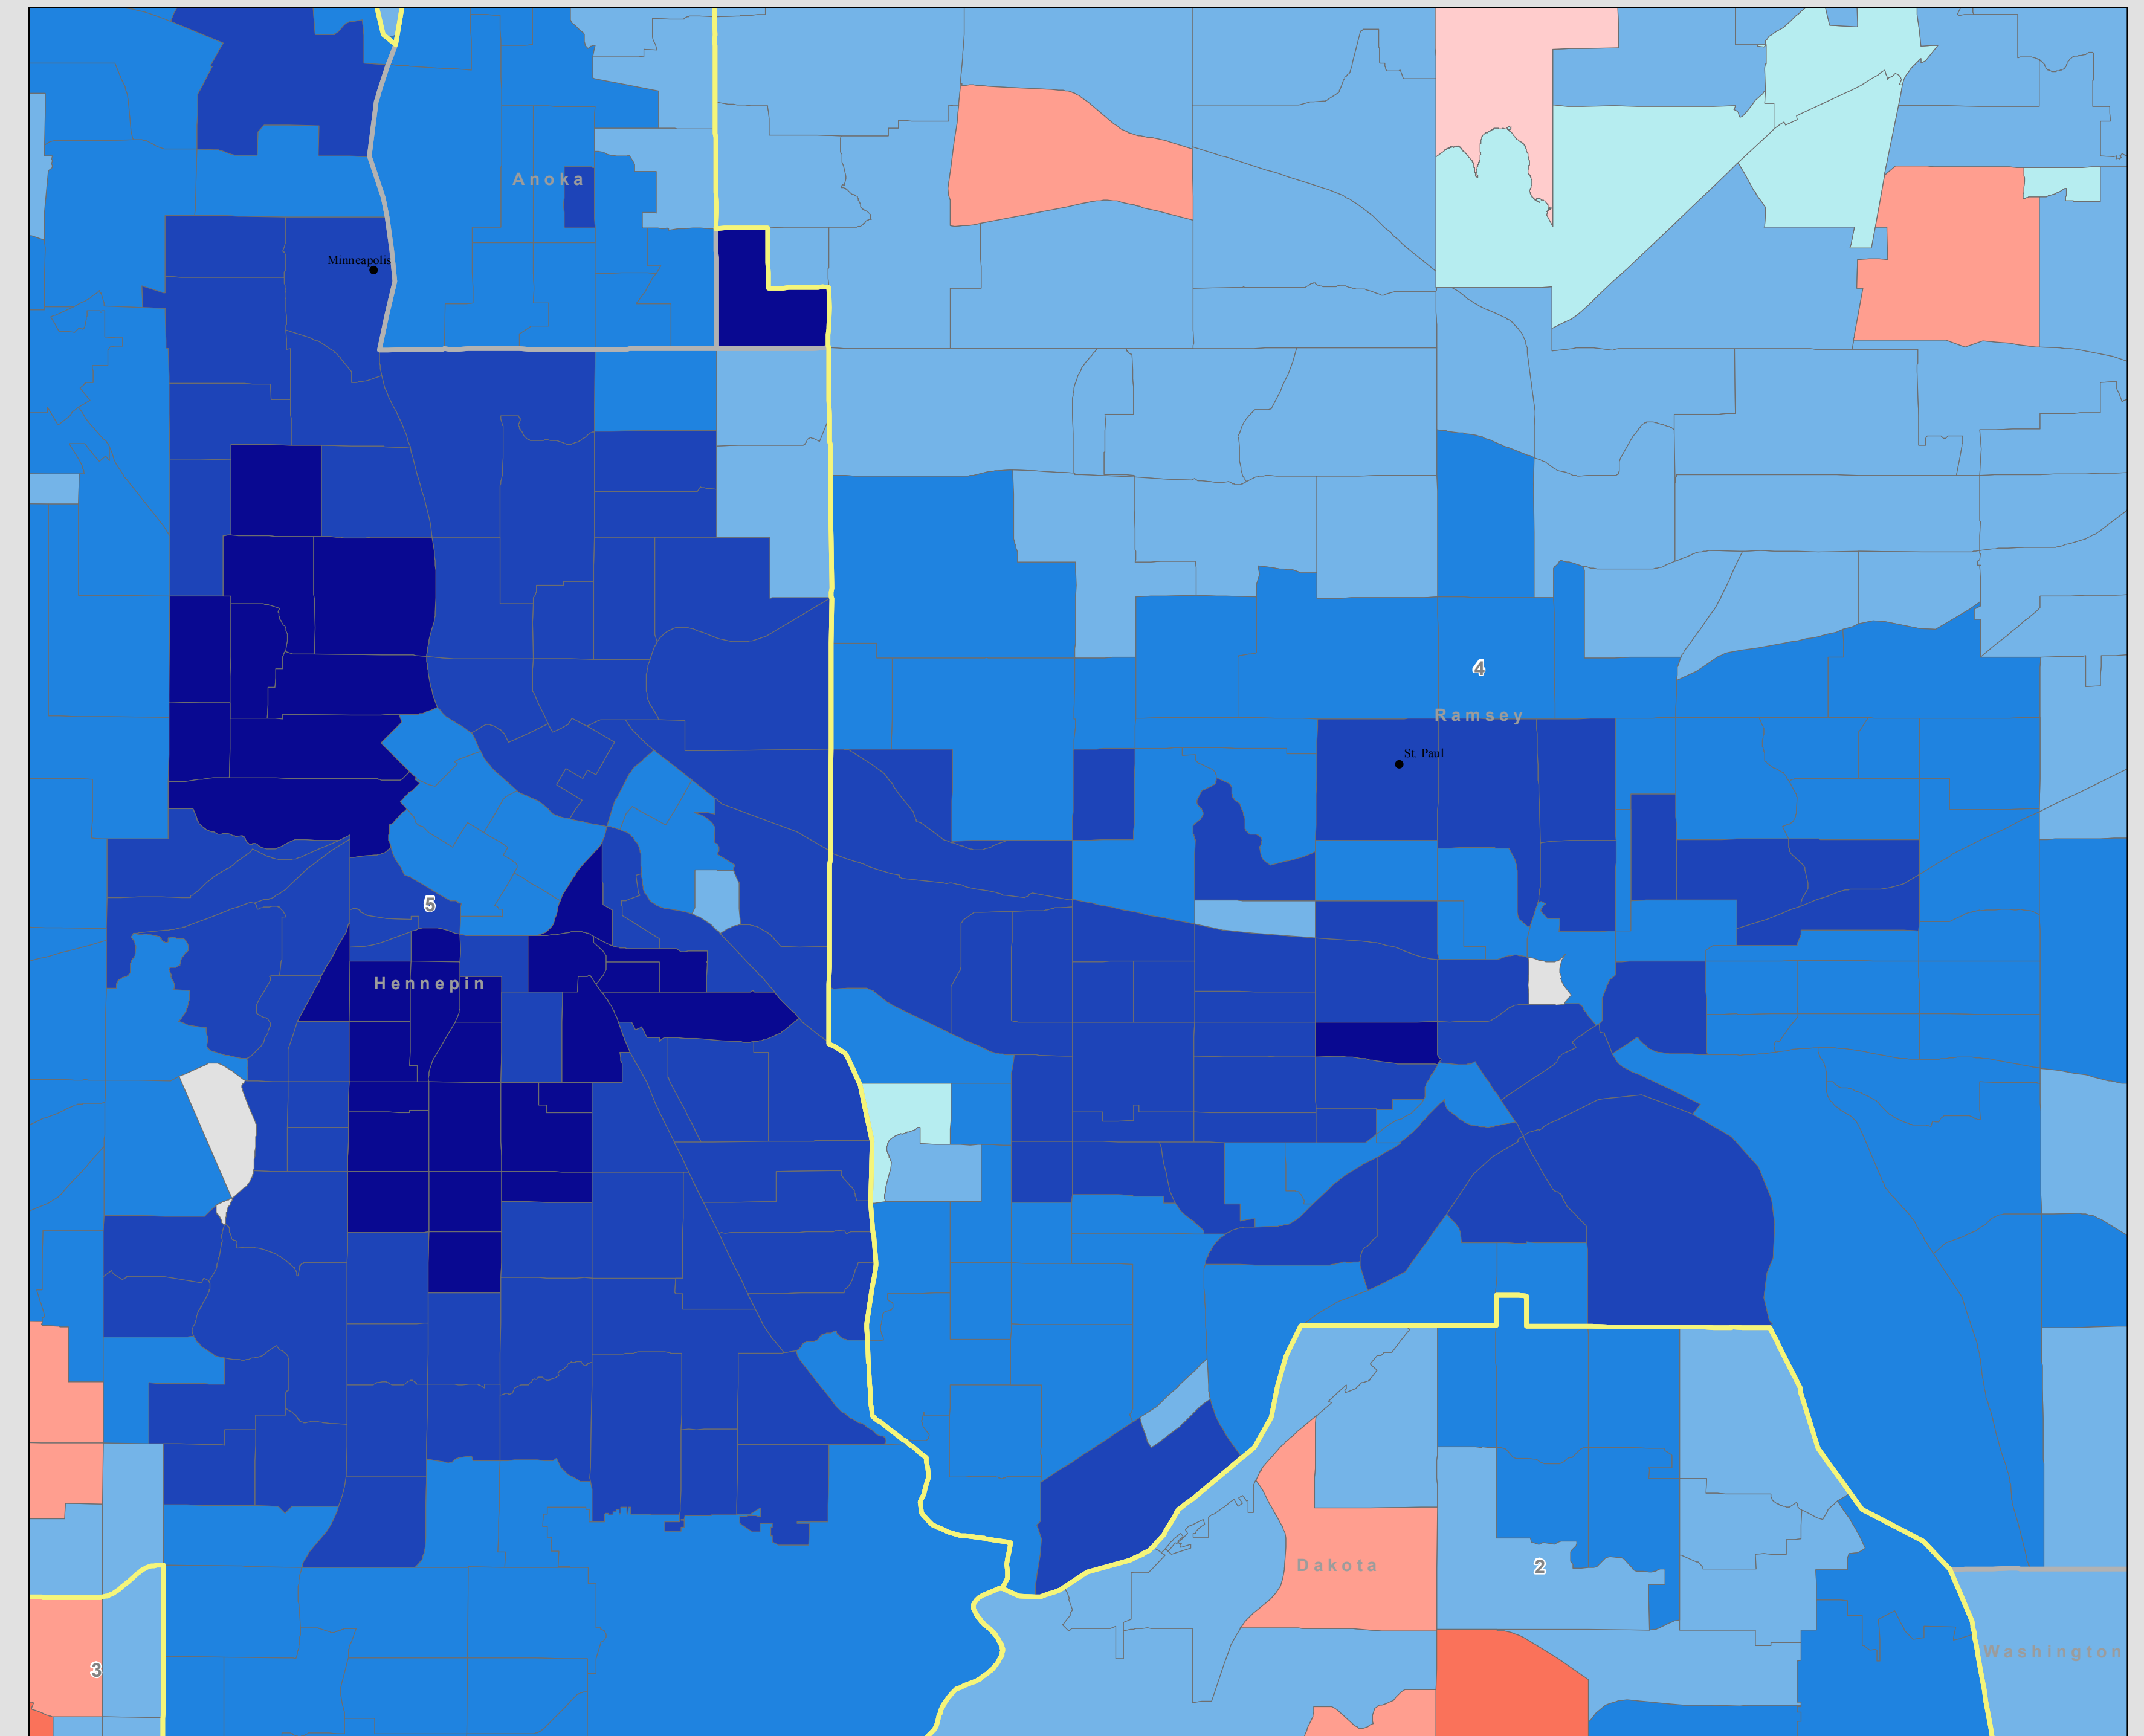

2012 US Congressional Election Results

Winning party by precinct

Unofficial Results Provided by Minnesota Secretary of State Elections Office

- County Seats
 - ▭ Congressional Districts
 - ▭ Counties
-

Minneapolis and Saint Paul

Metro Area

Duluth

Mankato

Rochester

St. Cloud

Moorhead