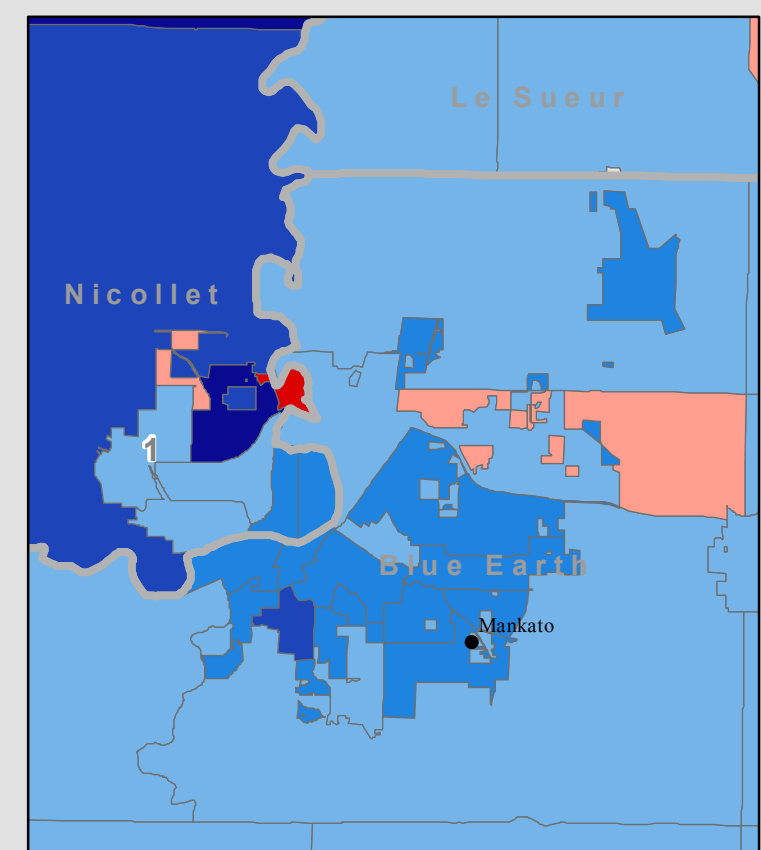

2012 US Congressional Election Results

Winning party by precinct

Unofficial Results Provided by Minnesota Secretary of State Elections Office

- County Seats
 - ▭ Congressional Districts
 - ▭ Counties
-

Minneapolis and Saint Paul

Metro Area

Duluth

Mankato

Rochester

St. Cloud

Moorhead