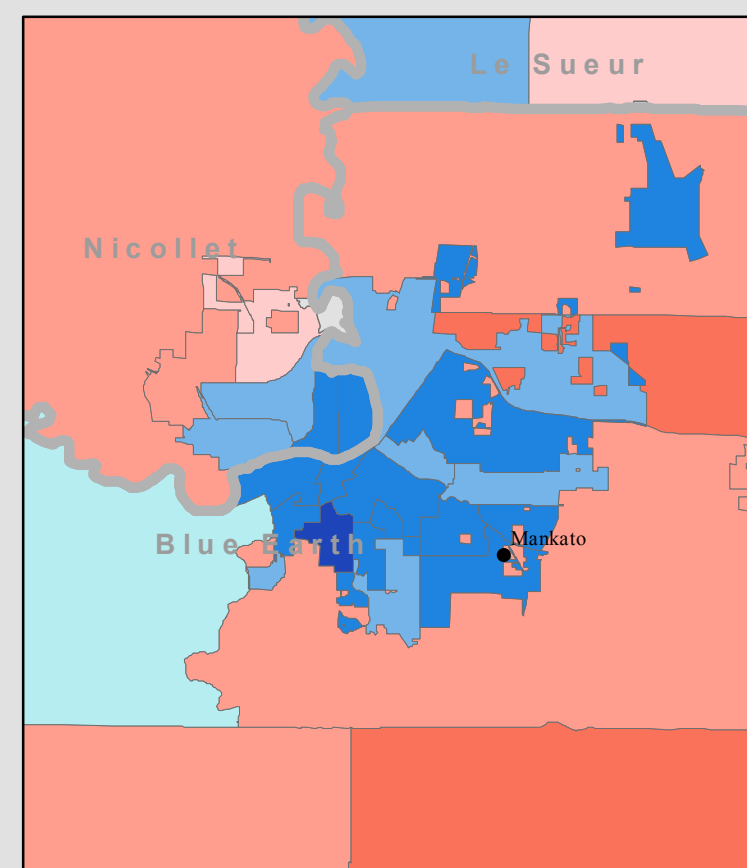

2012 Presidential Election Results

Winning party by precinct

Barack Obama and Joseph Biden (DFL) vs. Mitt Romney and Paul Ryan (R)

Minneapolis and Saint Paul

Metro Area

Duluth

Mankato

Rochester

St. Cloud

Moorhead