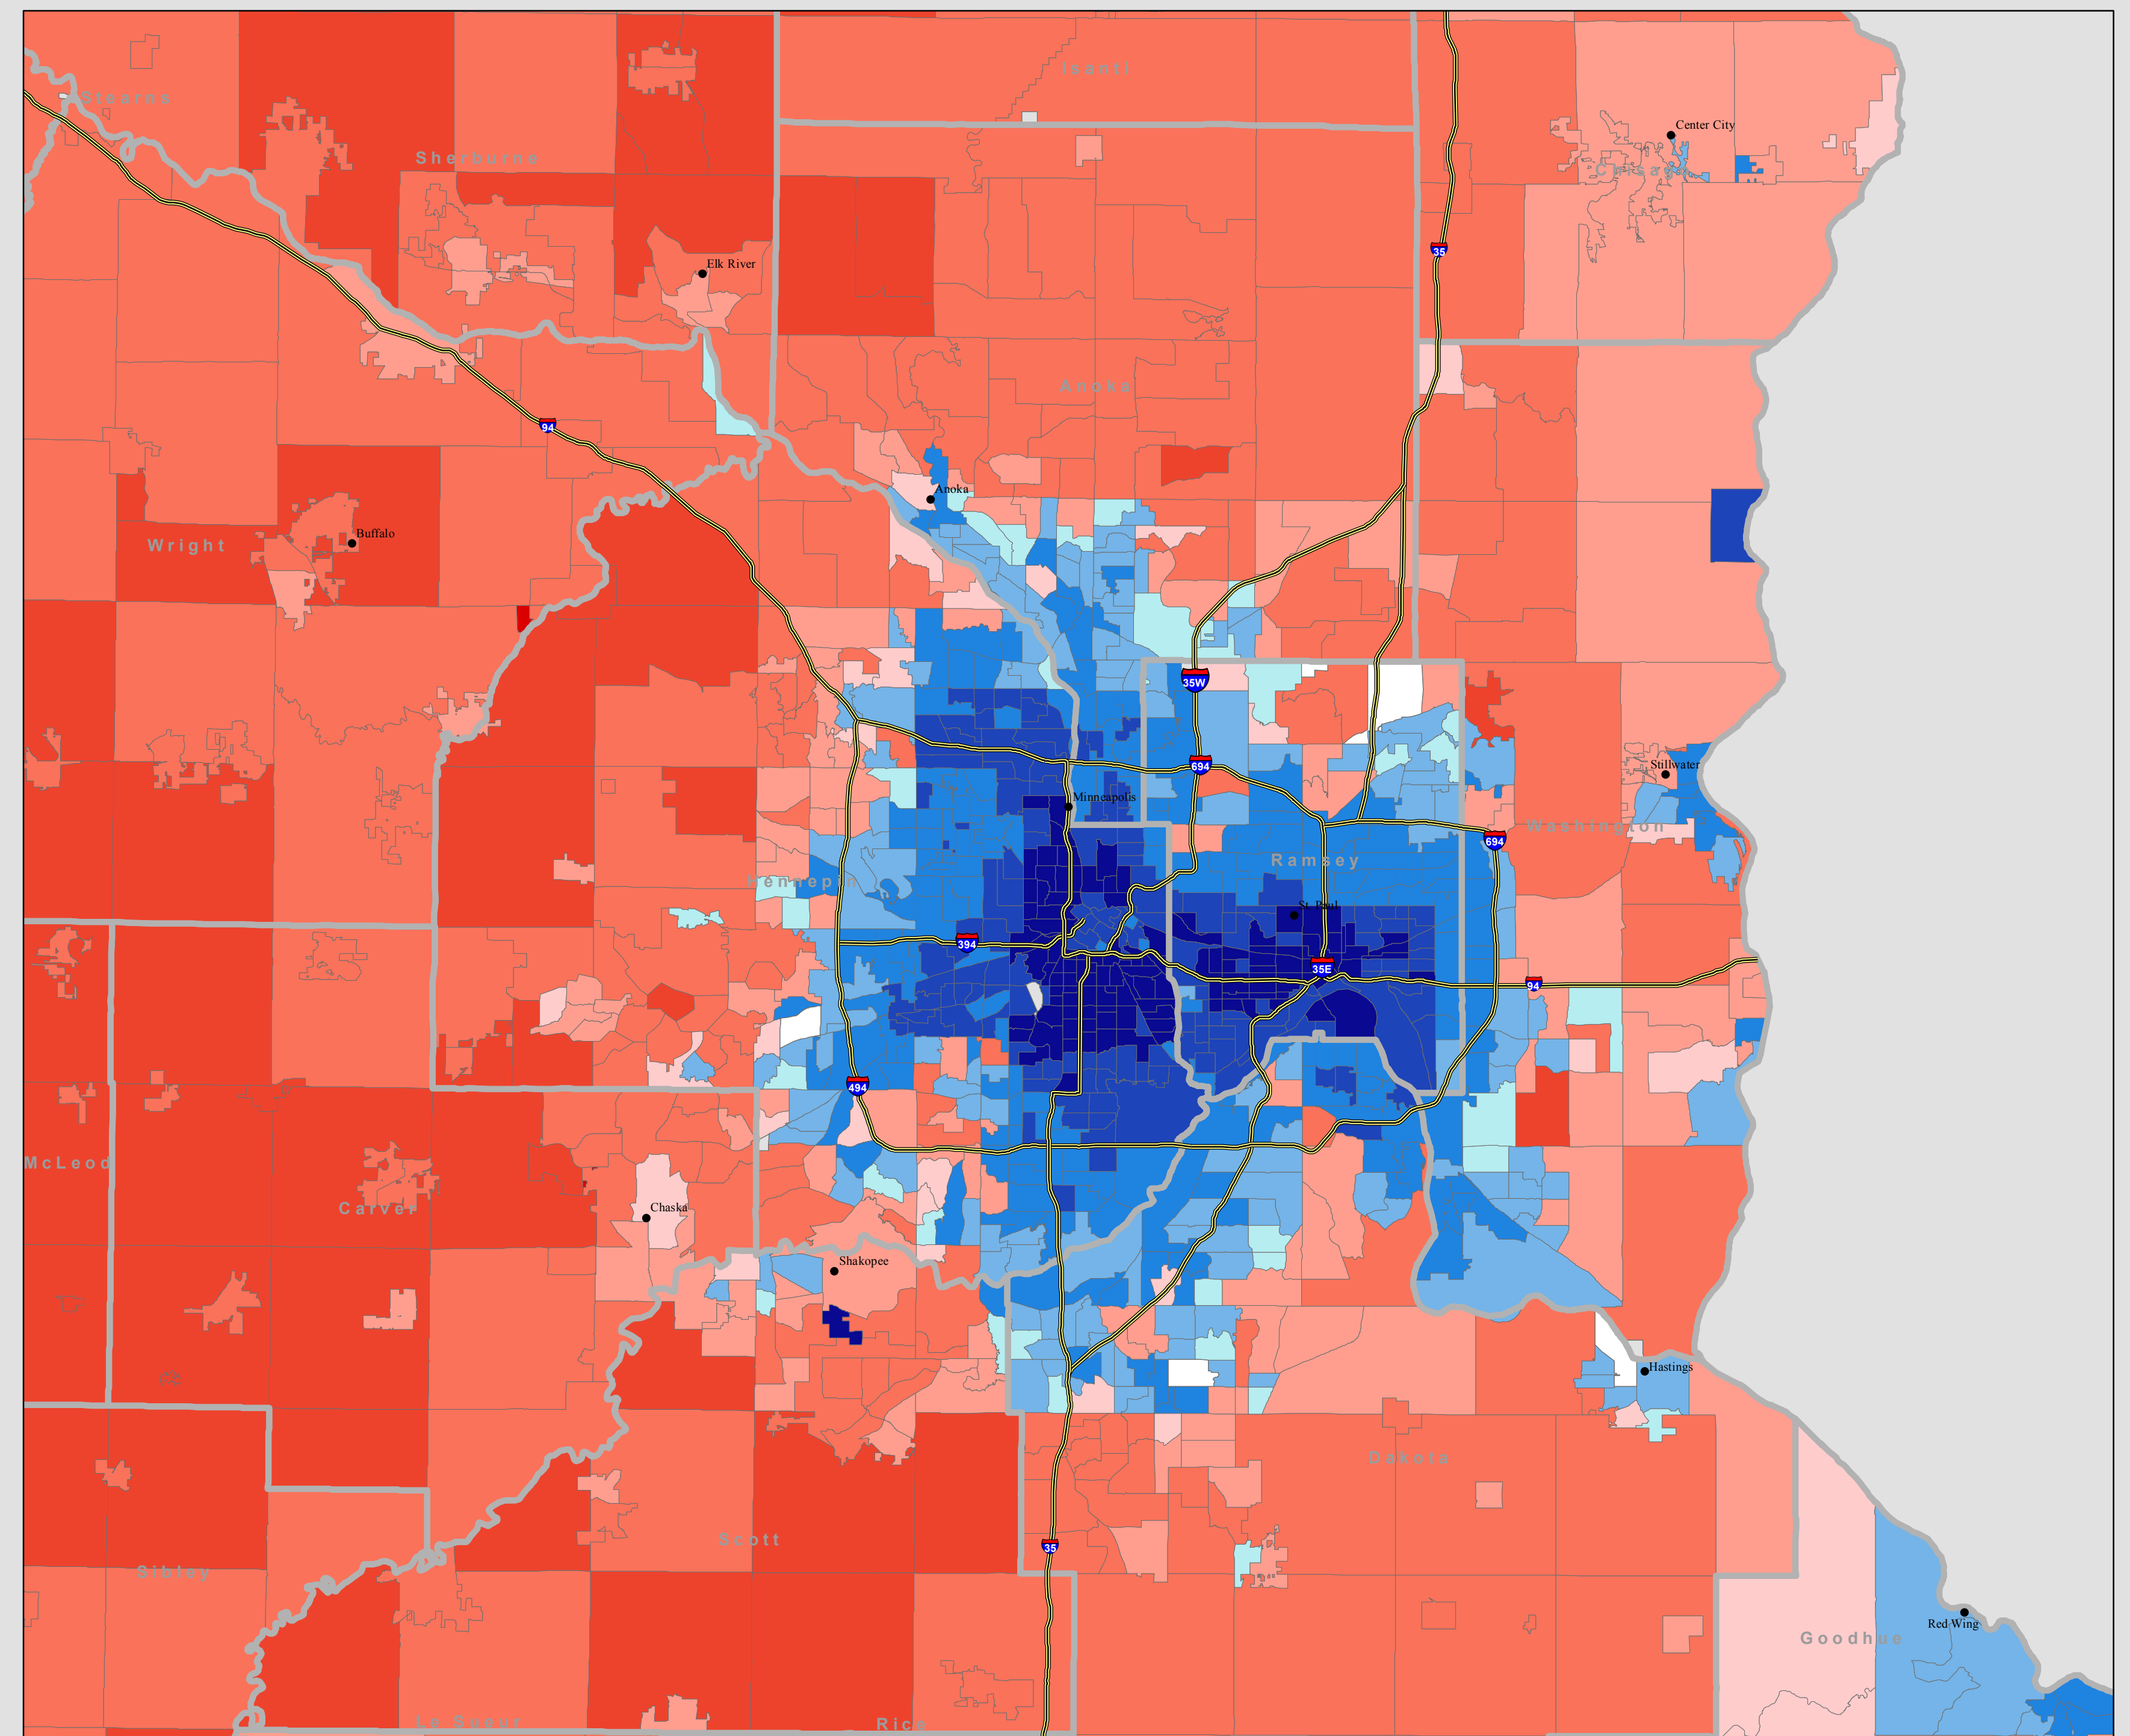

2012 Presidential Election Results

Winning party by precinct

Barack Obama and Joseph Biden (DFL) vs. Mitt Romney and Paul Ryan (R)

Minneapolis and Saint Paul

Metro Area

Duluth

Mankato

Rochester

St. Cloud

Moorhead