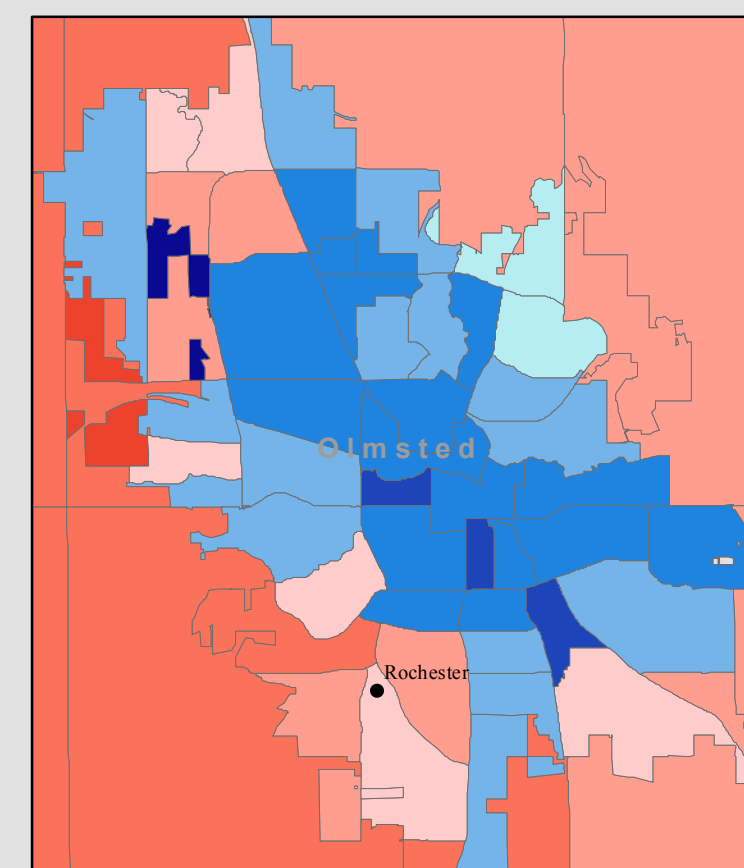

2012 Presidential Election Results

Winning party by precinct

Barack Obama and Joseph Biden (DFL) vs. Mitt Romney and Paul Ryan (R)

Minneapolis and Saint Paul

Metro Area

Duluth

Mankato

Rochester

St. Cloud

Moorhead