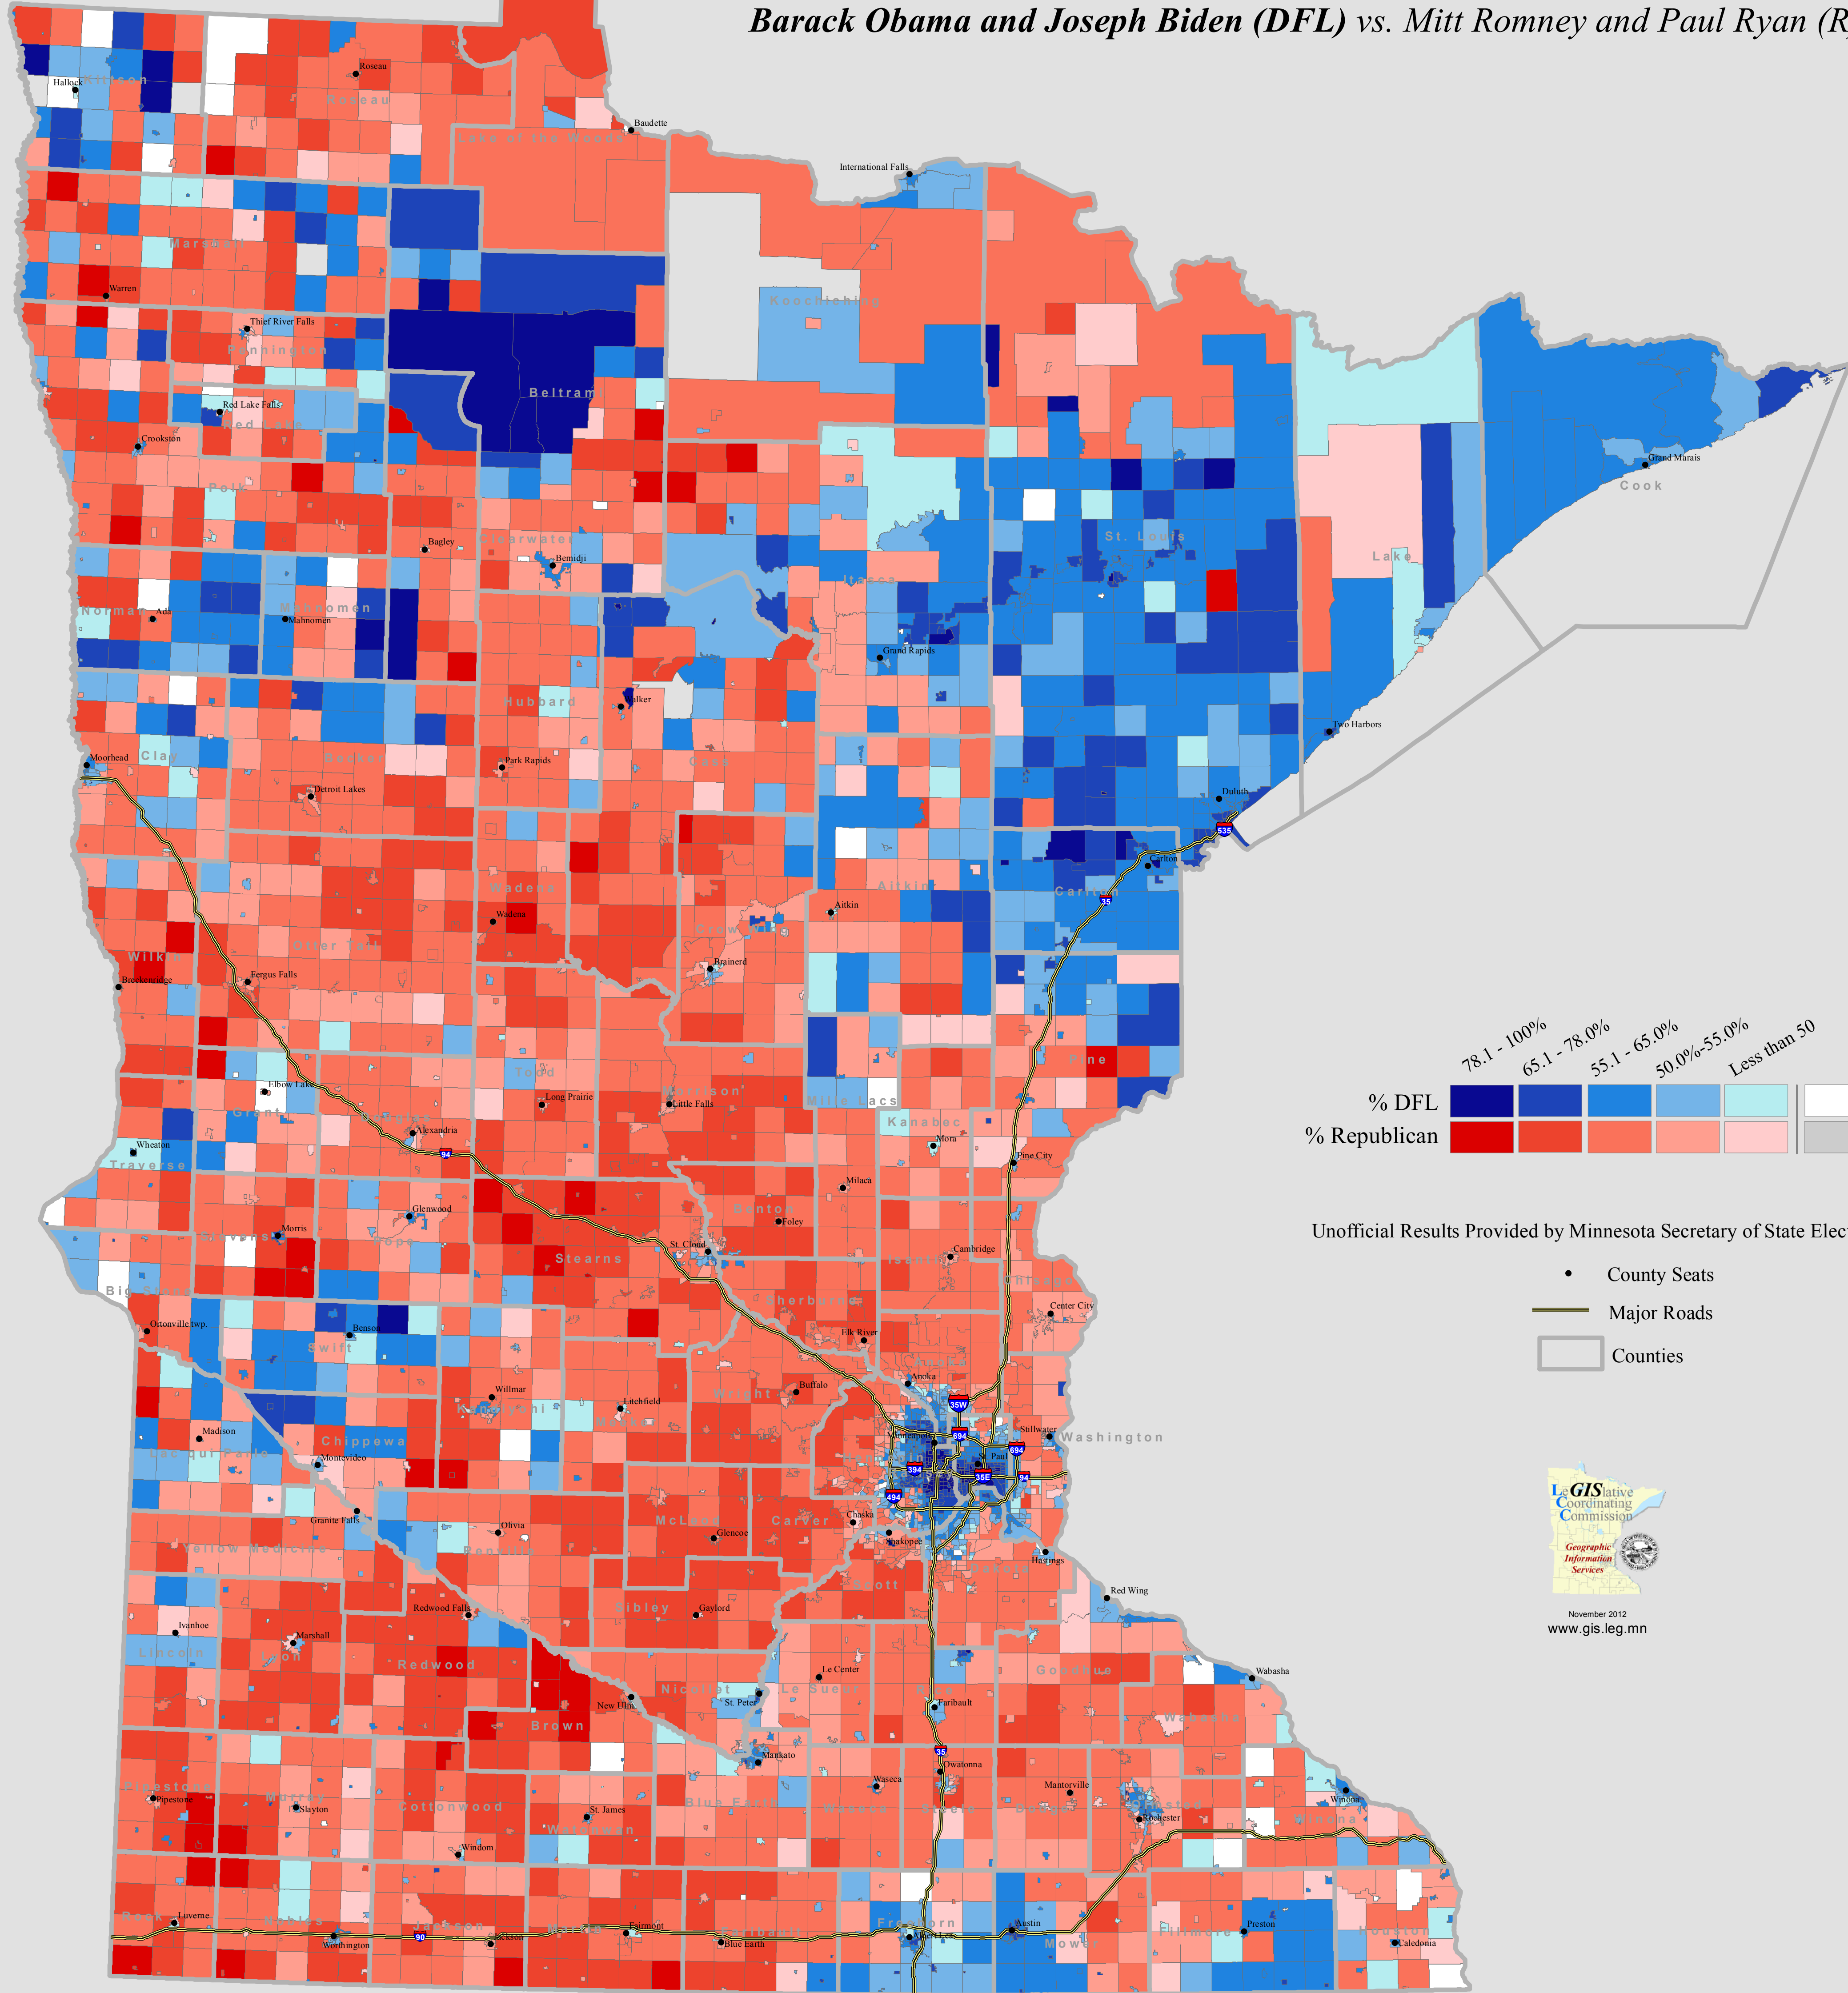

2012 Presidential Election Results

Winning party by precinct

Barack Obama and Joseph Biden (DFL) vs. Mitt Romney and Paul Ryan (R)

Minneapolis and Saint Paul

Metro Area

Duluth

Mankato

Rochester

St. Cloud

Moorhead