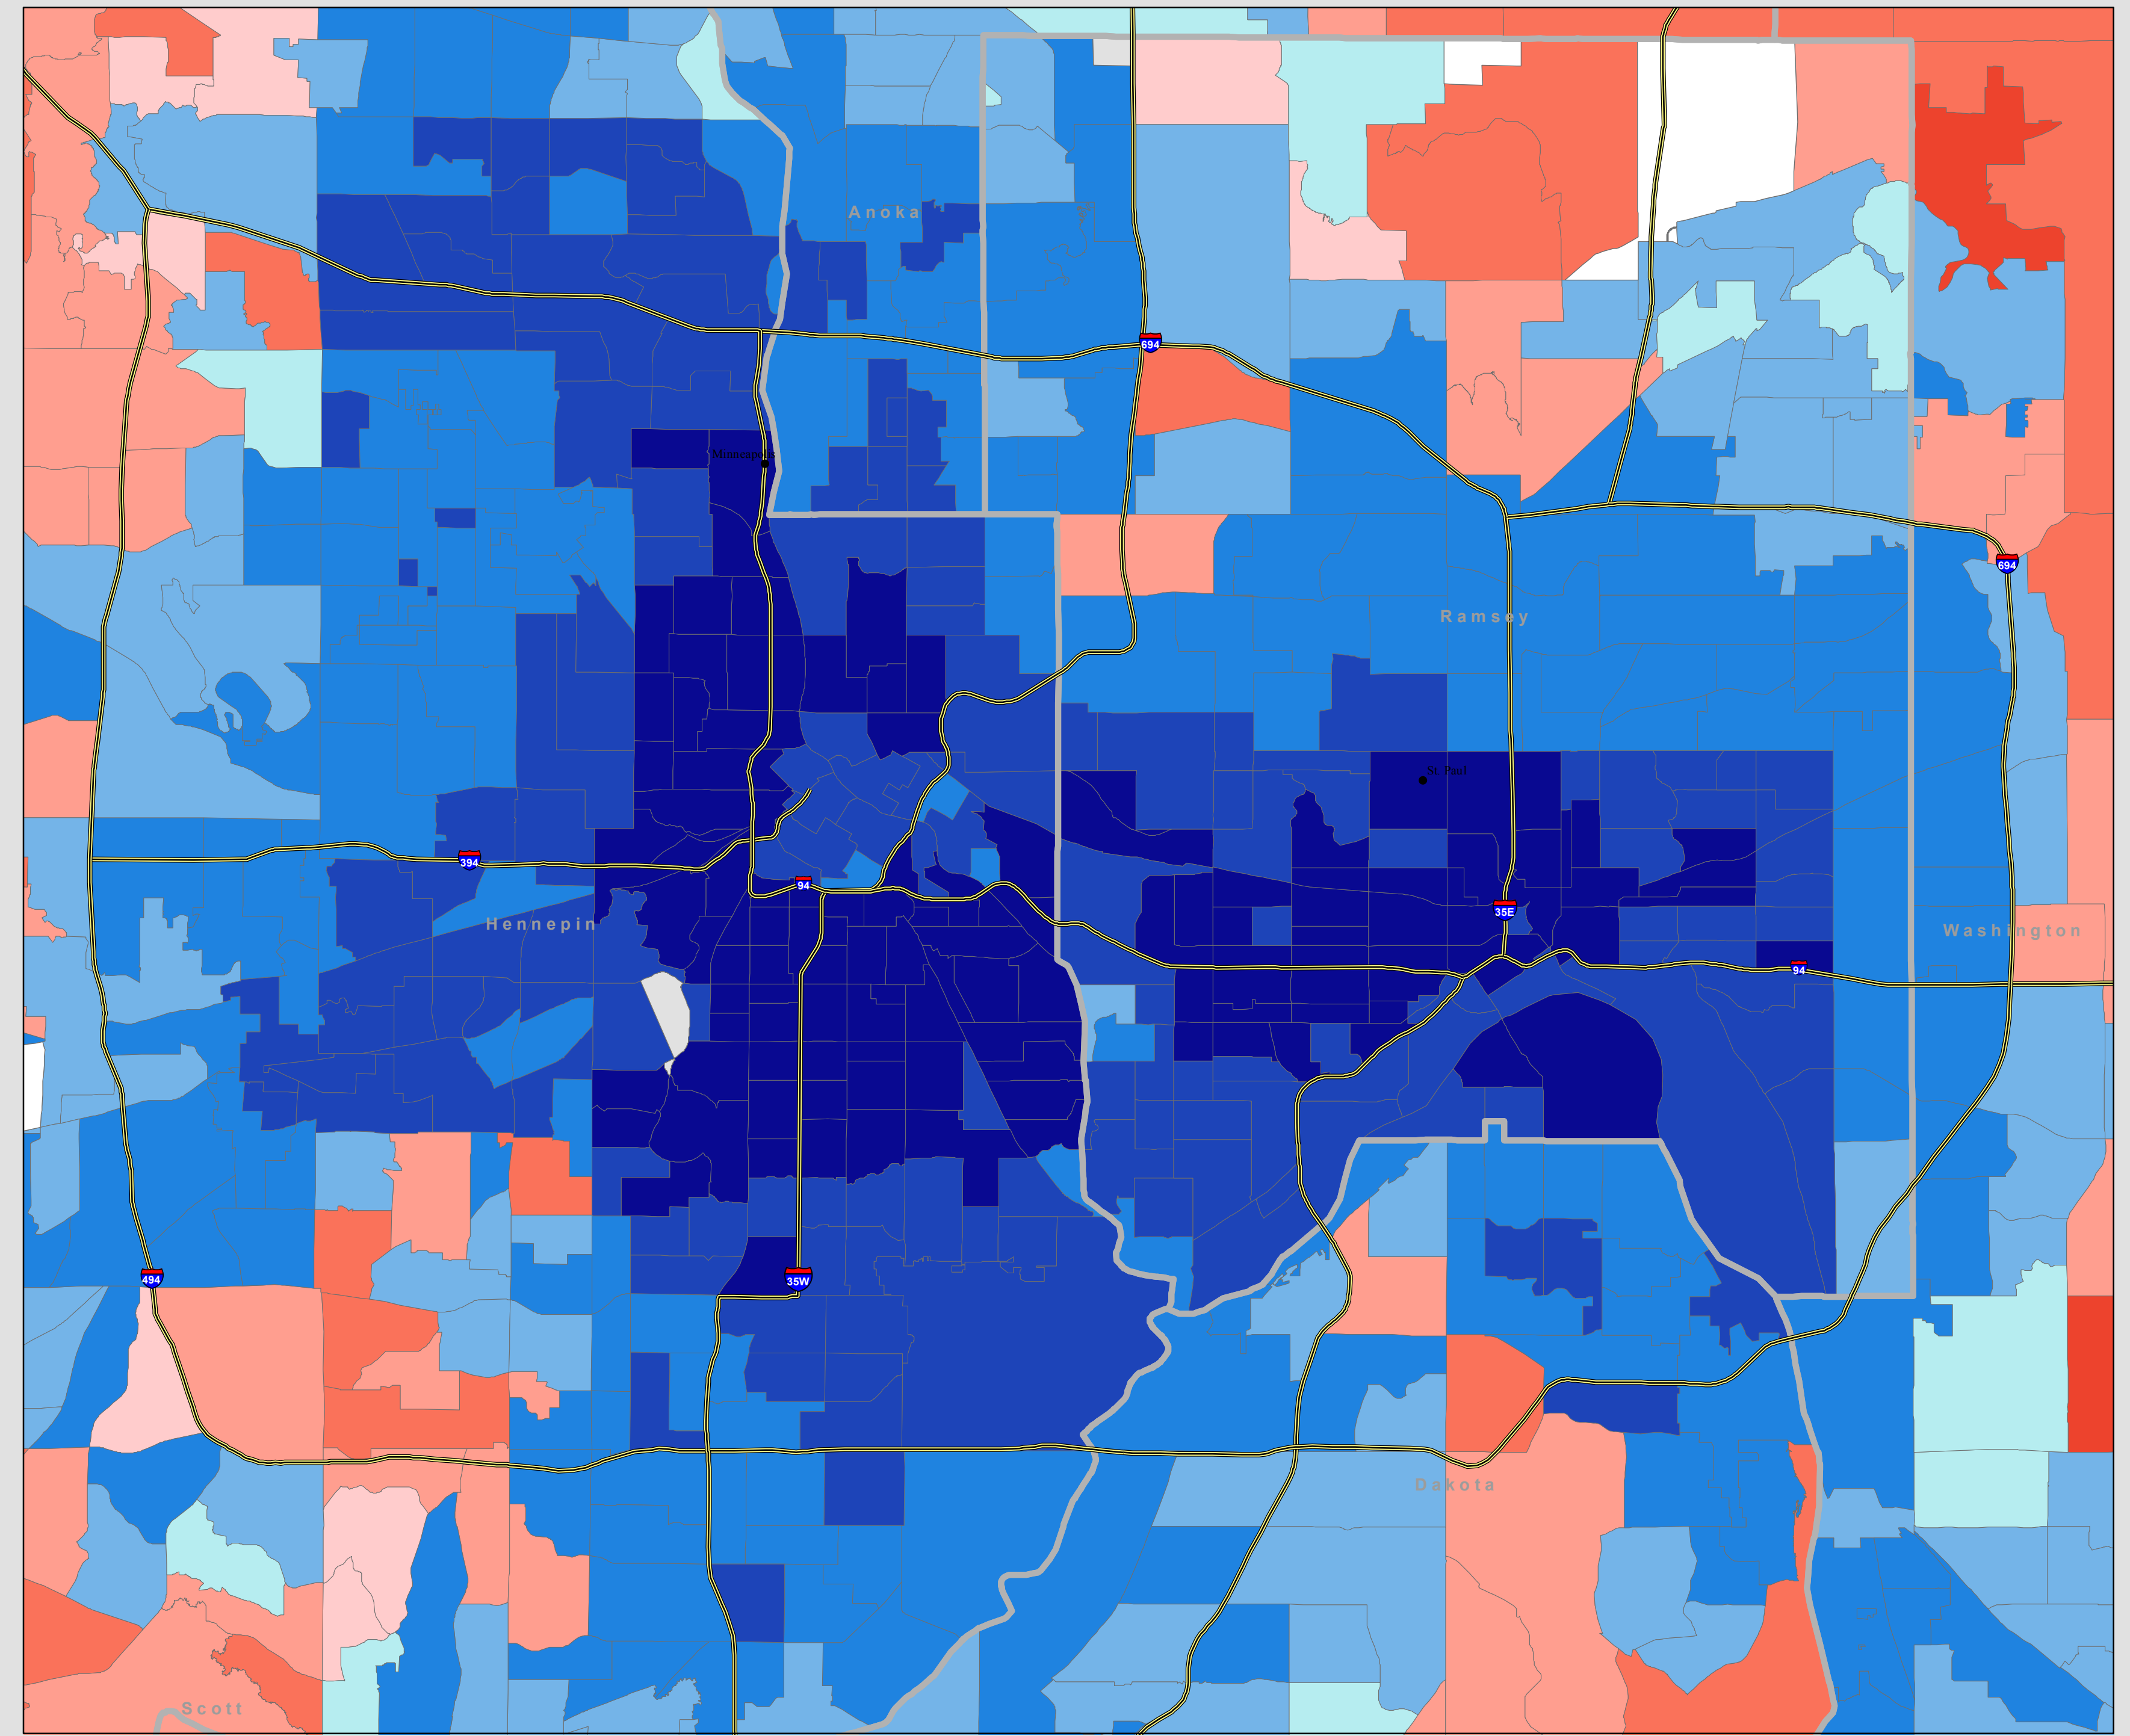

2012 Presidential Election Results

Winning party by precinct

Barack Obama and Joseph Biden (DFL) vs. Mitt Romney and Paul Ryan (R)

Minneapolis and Saint Paul

Metro Area

Duluth

Mankato

Rochester

St. Cloud

Moorhead