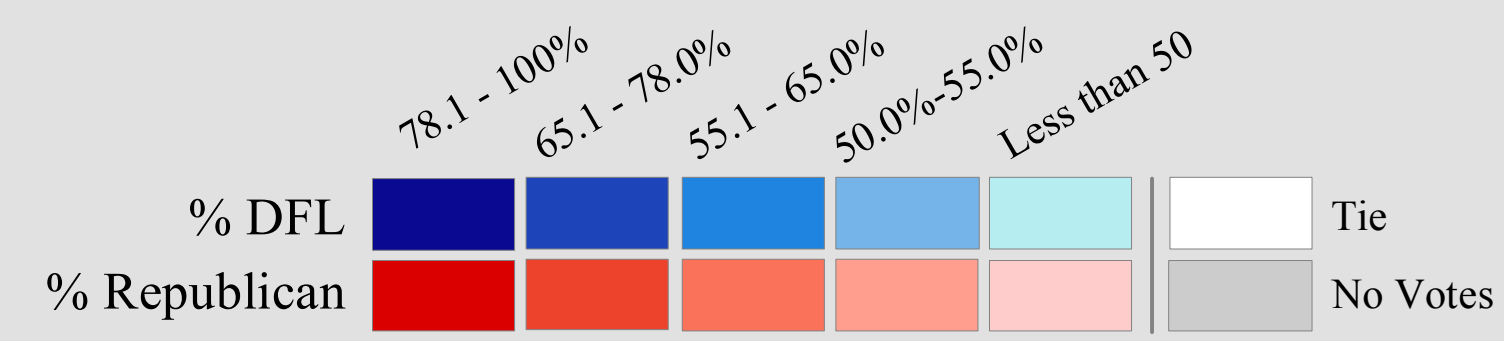

2012 U.S. Senate Election Results

Winning party by precinct

Amy Klobuchar (DFL) vs. Kurt Bills (R)

Unofficial Results Provided by Minnesota Secretary of State Elections Office

- County Seats
- Major Roads
- Counties