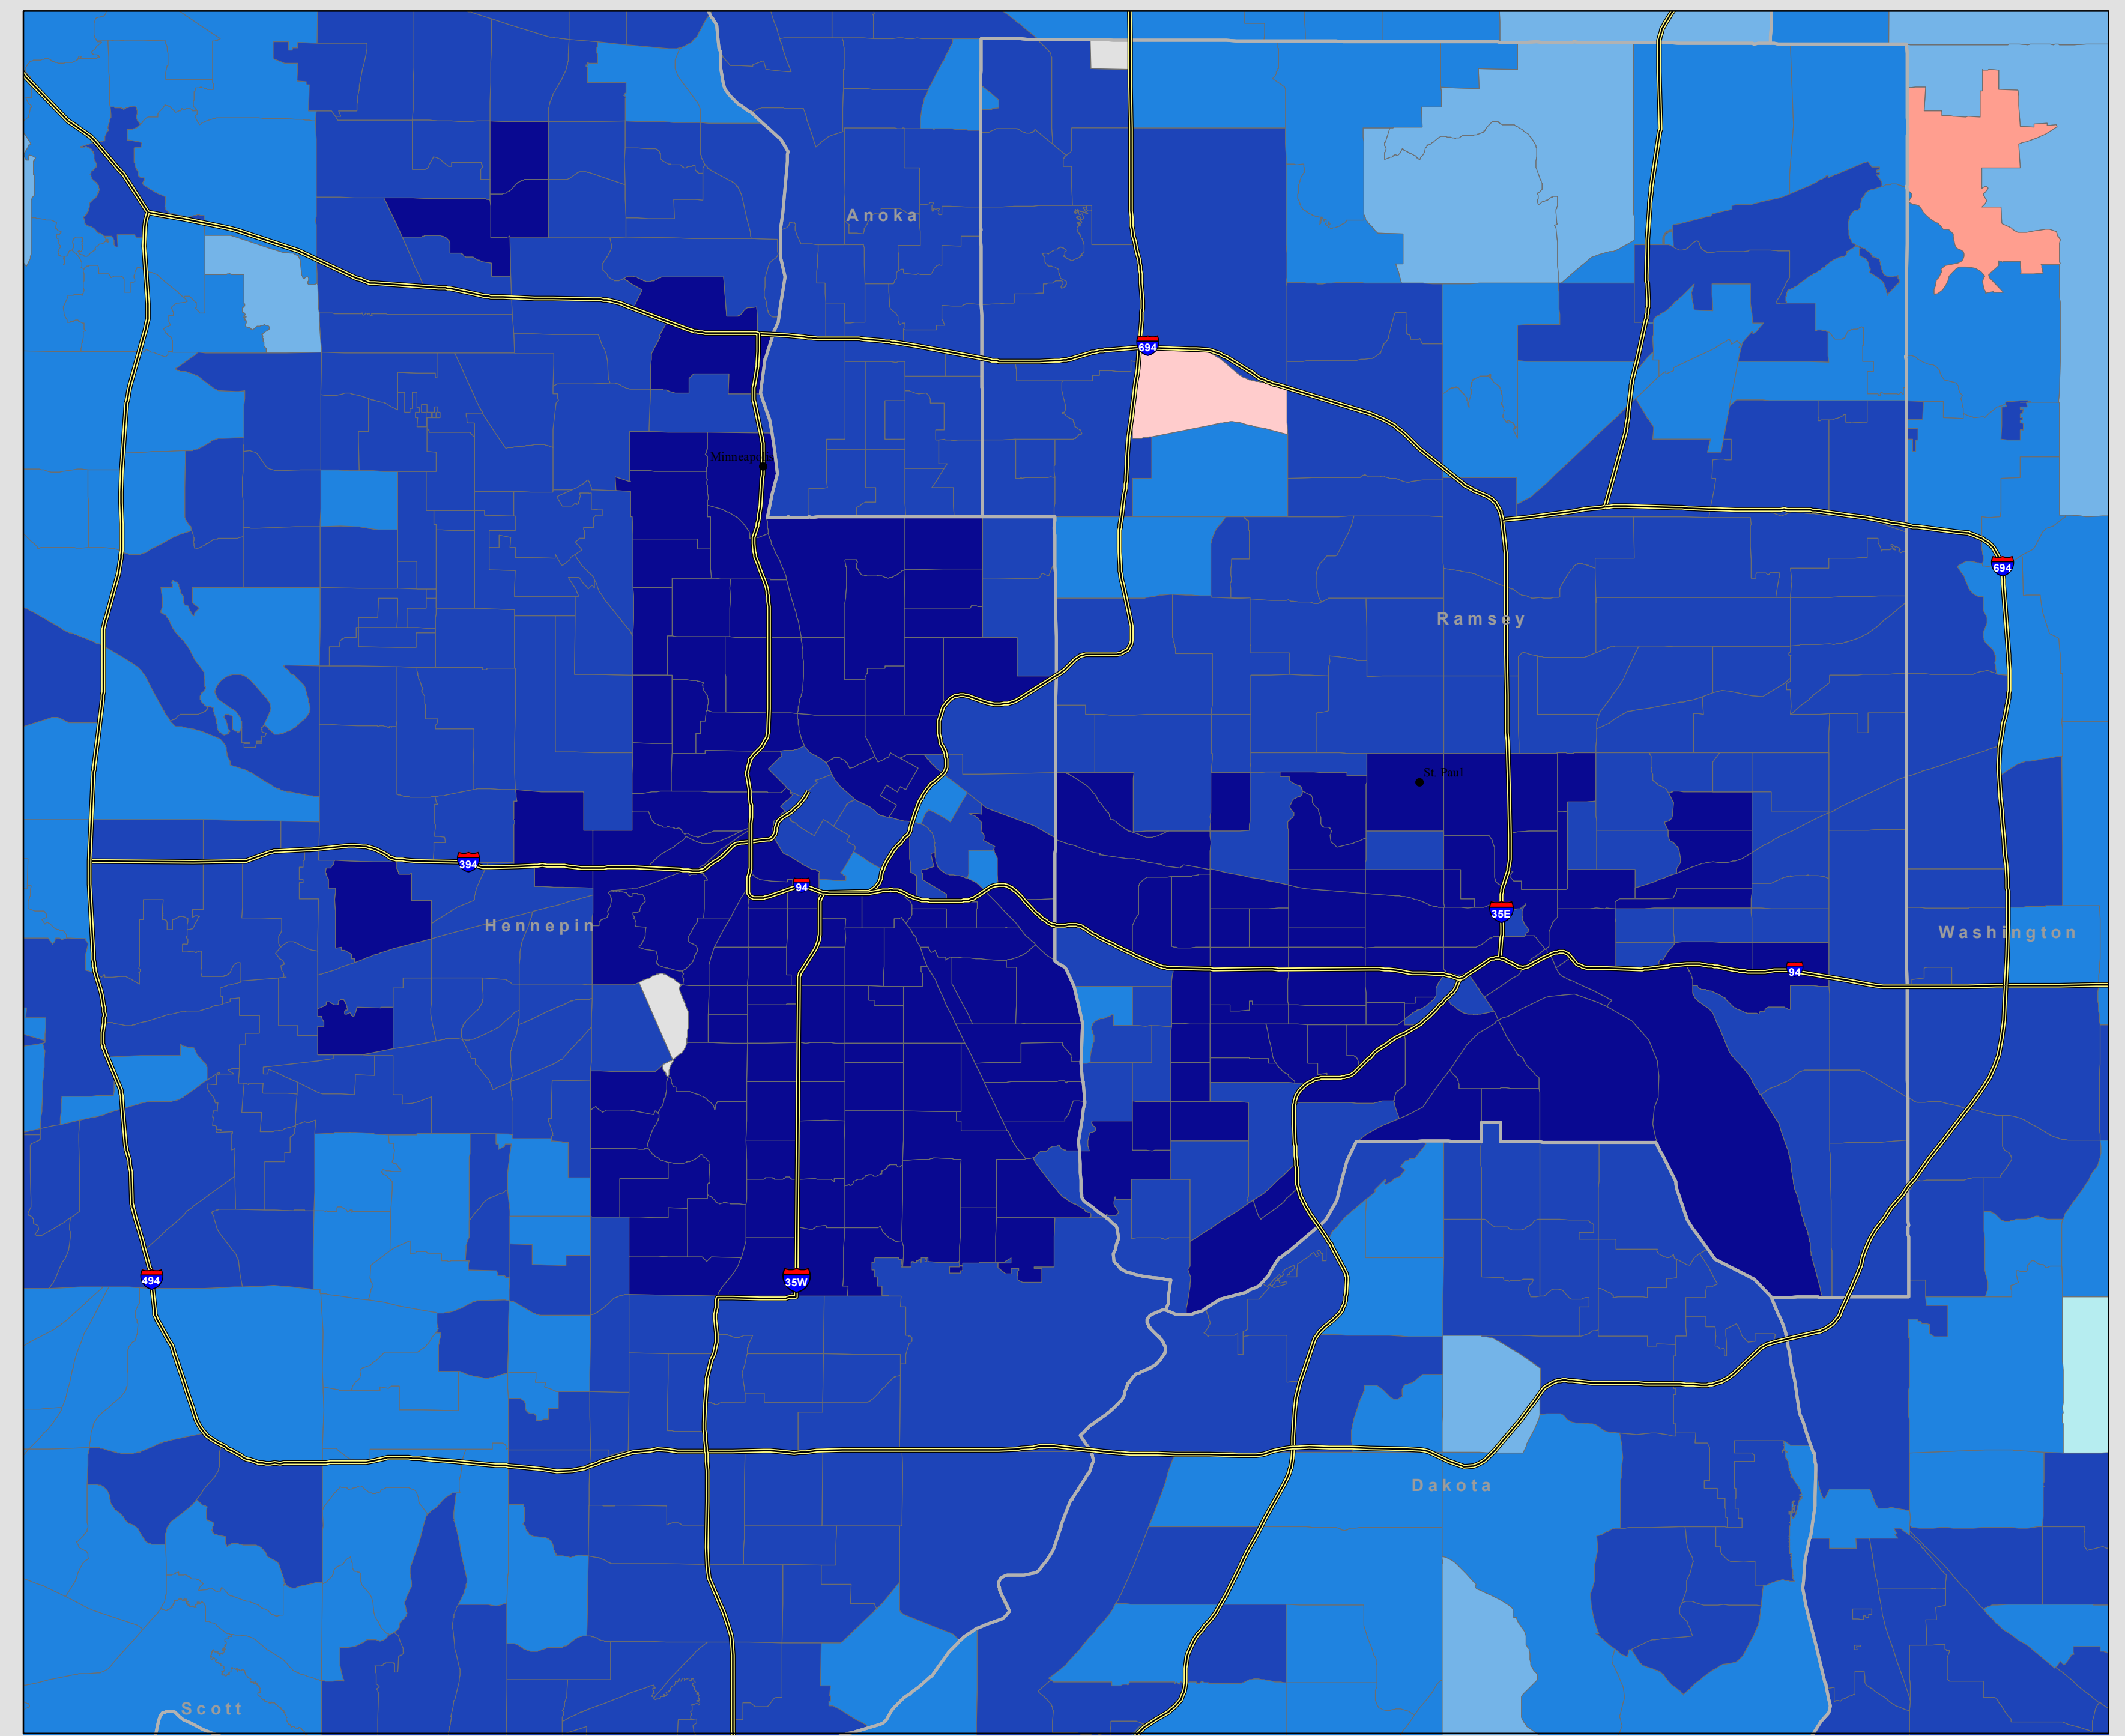

2012 U.S. Senate Election Results

Winning party by precinct

Amy Klobuchar (DFL) vs. Kurt Bills (R)

Unofficial Results Provided by Minnesota Secretary of State Elections Office

- County Seats
- Major Roads
- Counties

Minneapolis and Saint Paul

Metro Area

Duluth

Mankato

Rochester

St. Cloud

Moorhead