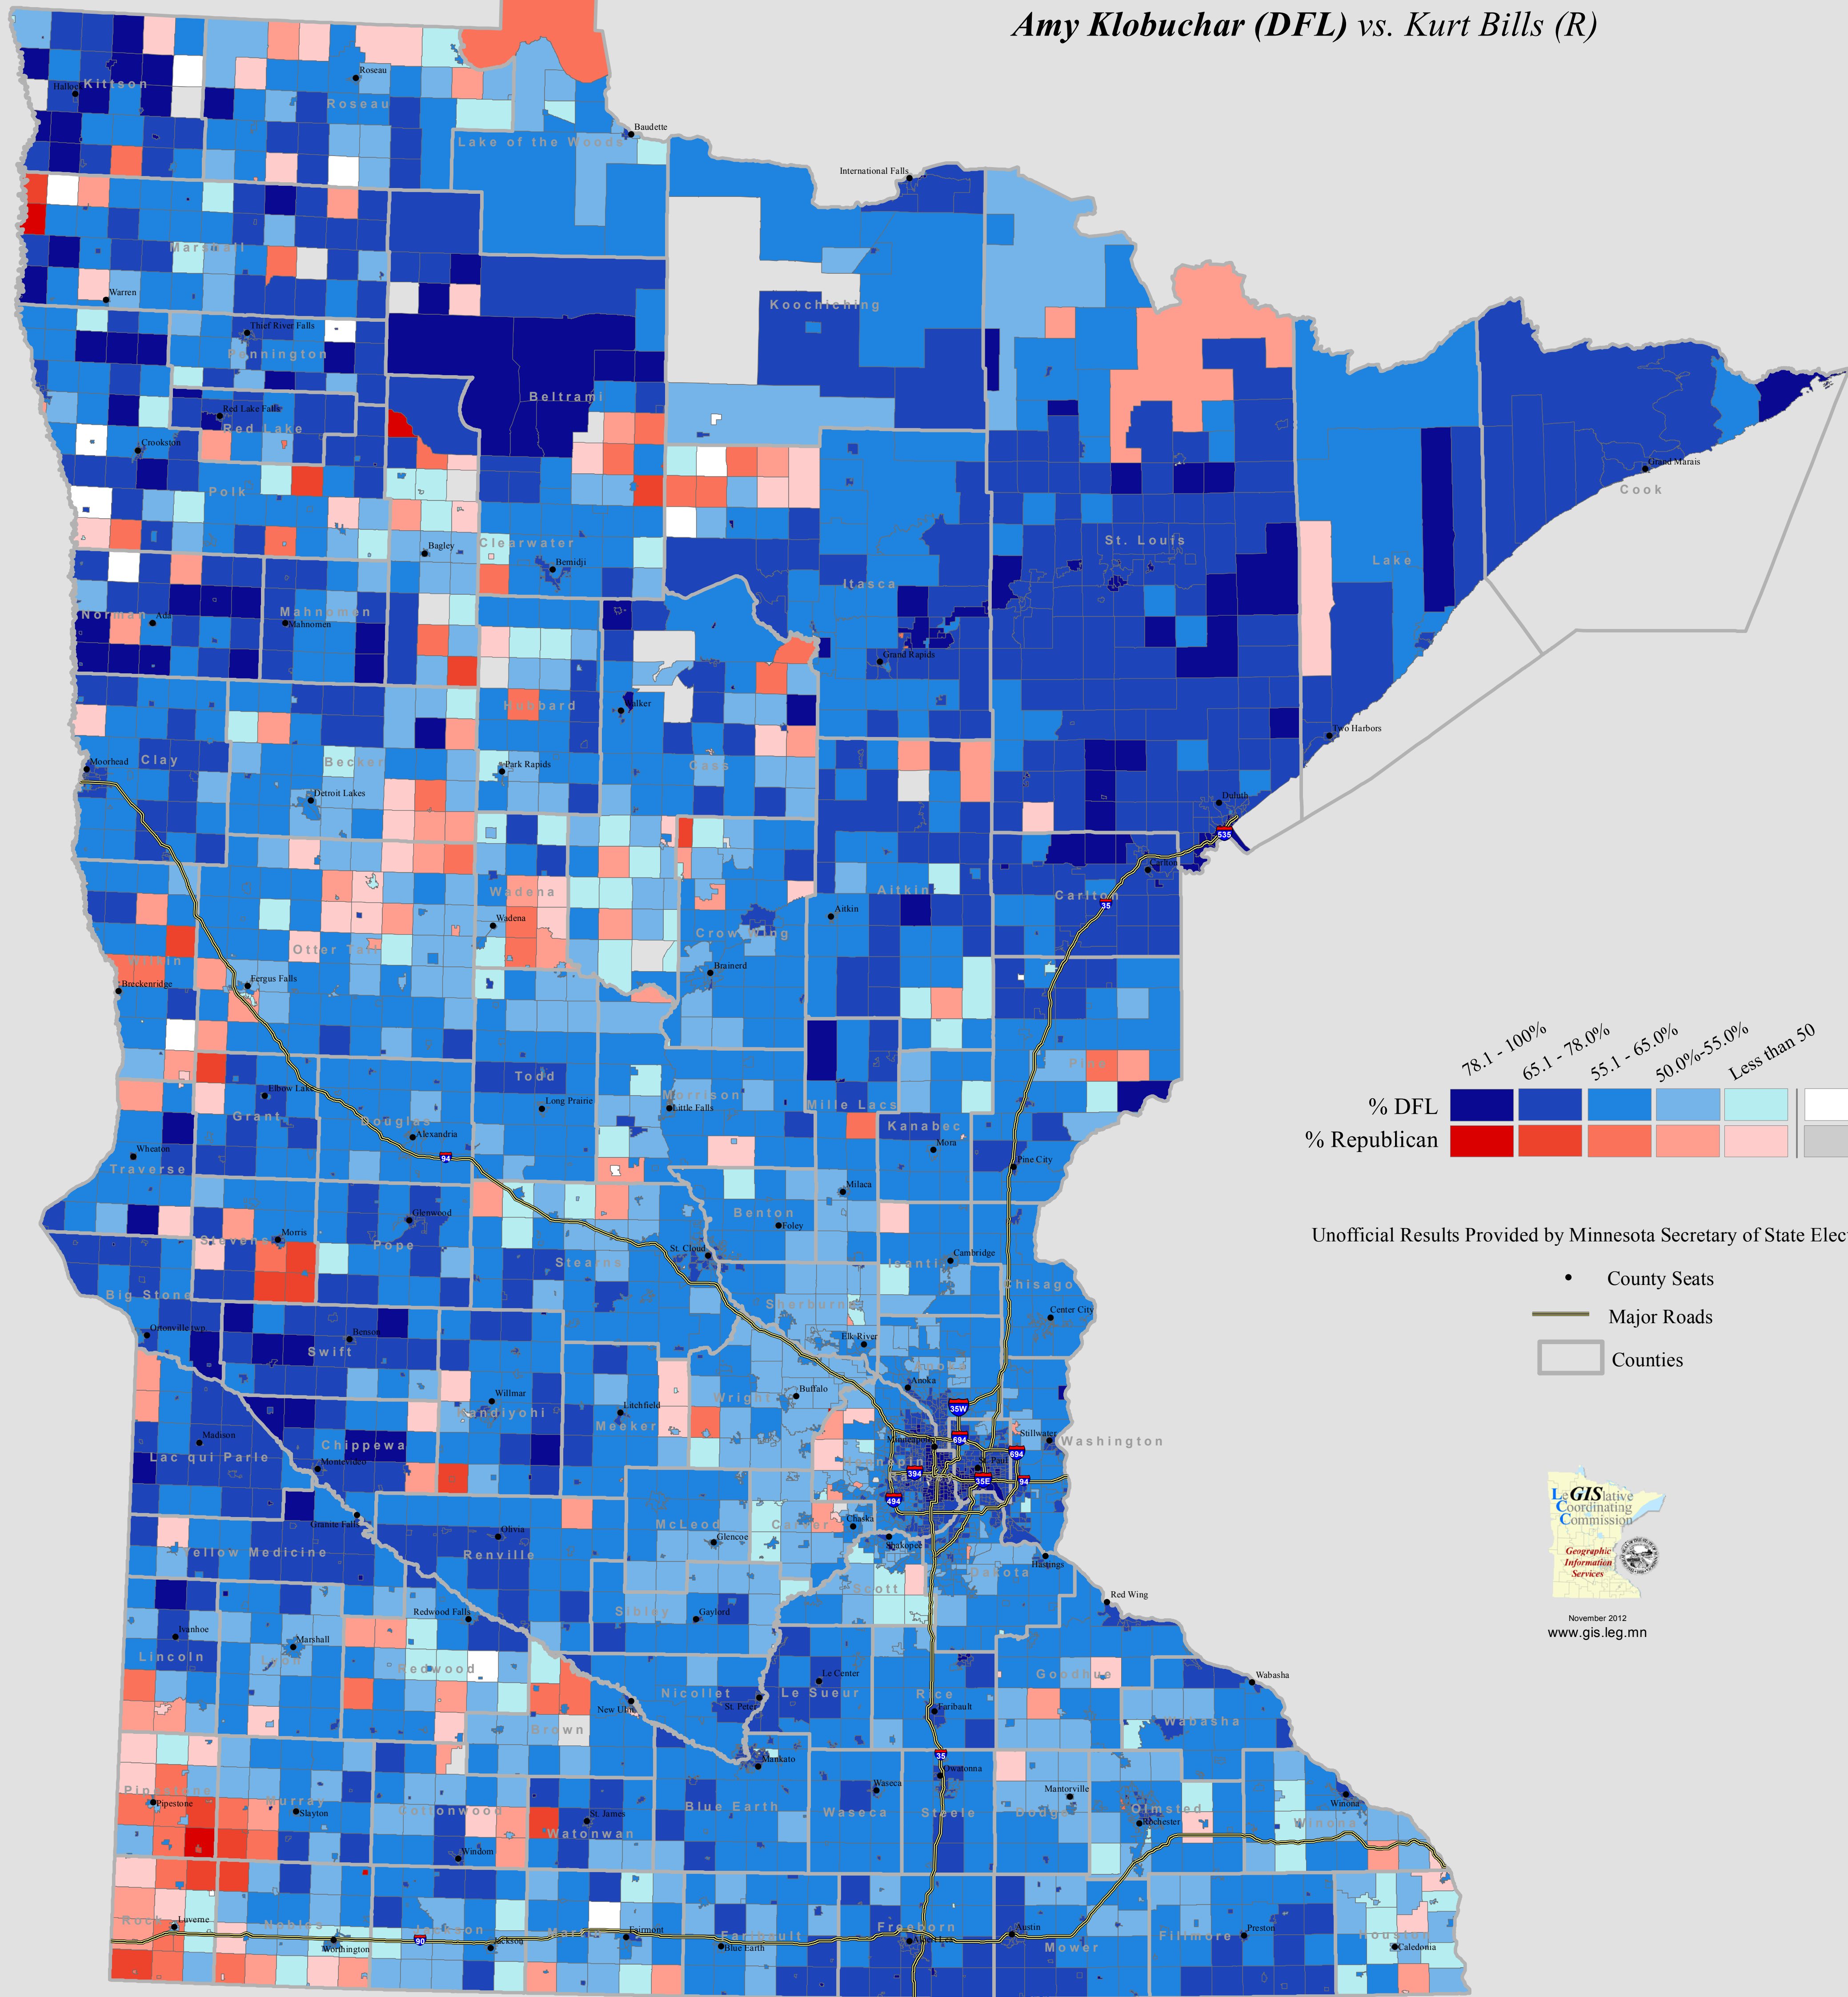

2012 U.S. Senate Election Results

Winning party by precinct

Amy Klobuchar (DFL) vs. Kurt Bills (R)

Unofficial Results Provided by Minnesota Secretary of State Elections Office

- County Seats
- Major Roads
- Counties

Minneapolis and Saint Paul

Metro Area

Duluth

Mankato

Rochester

St. Cloud

Moorhead