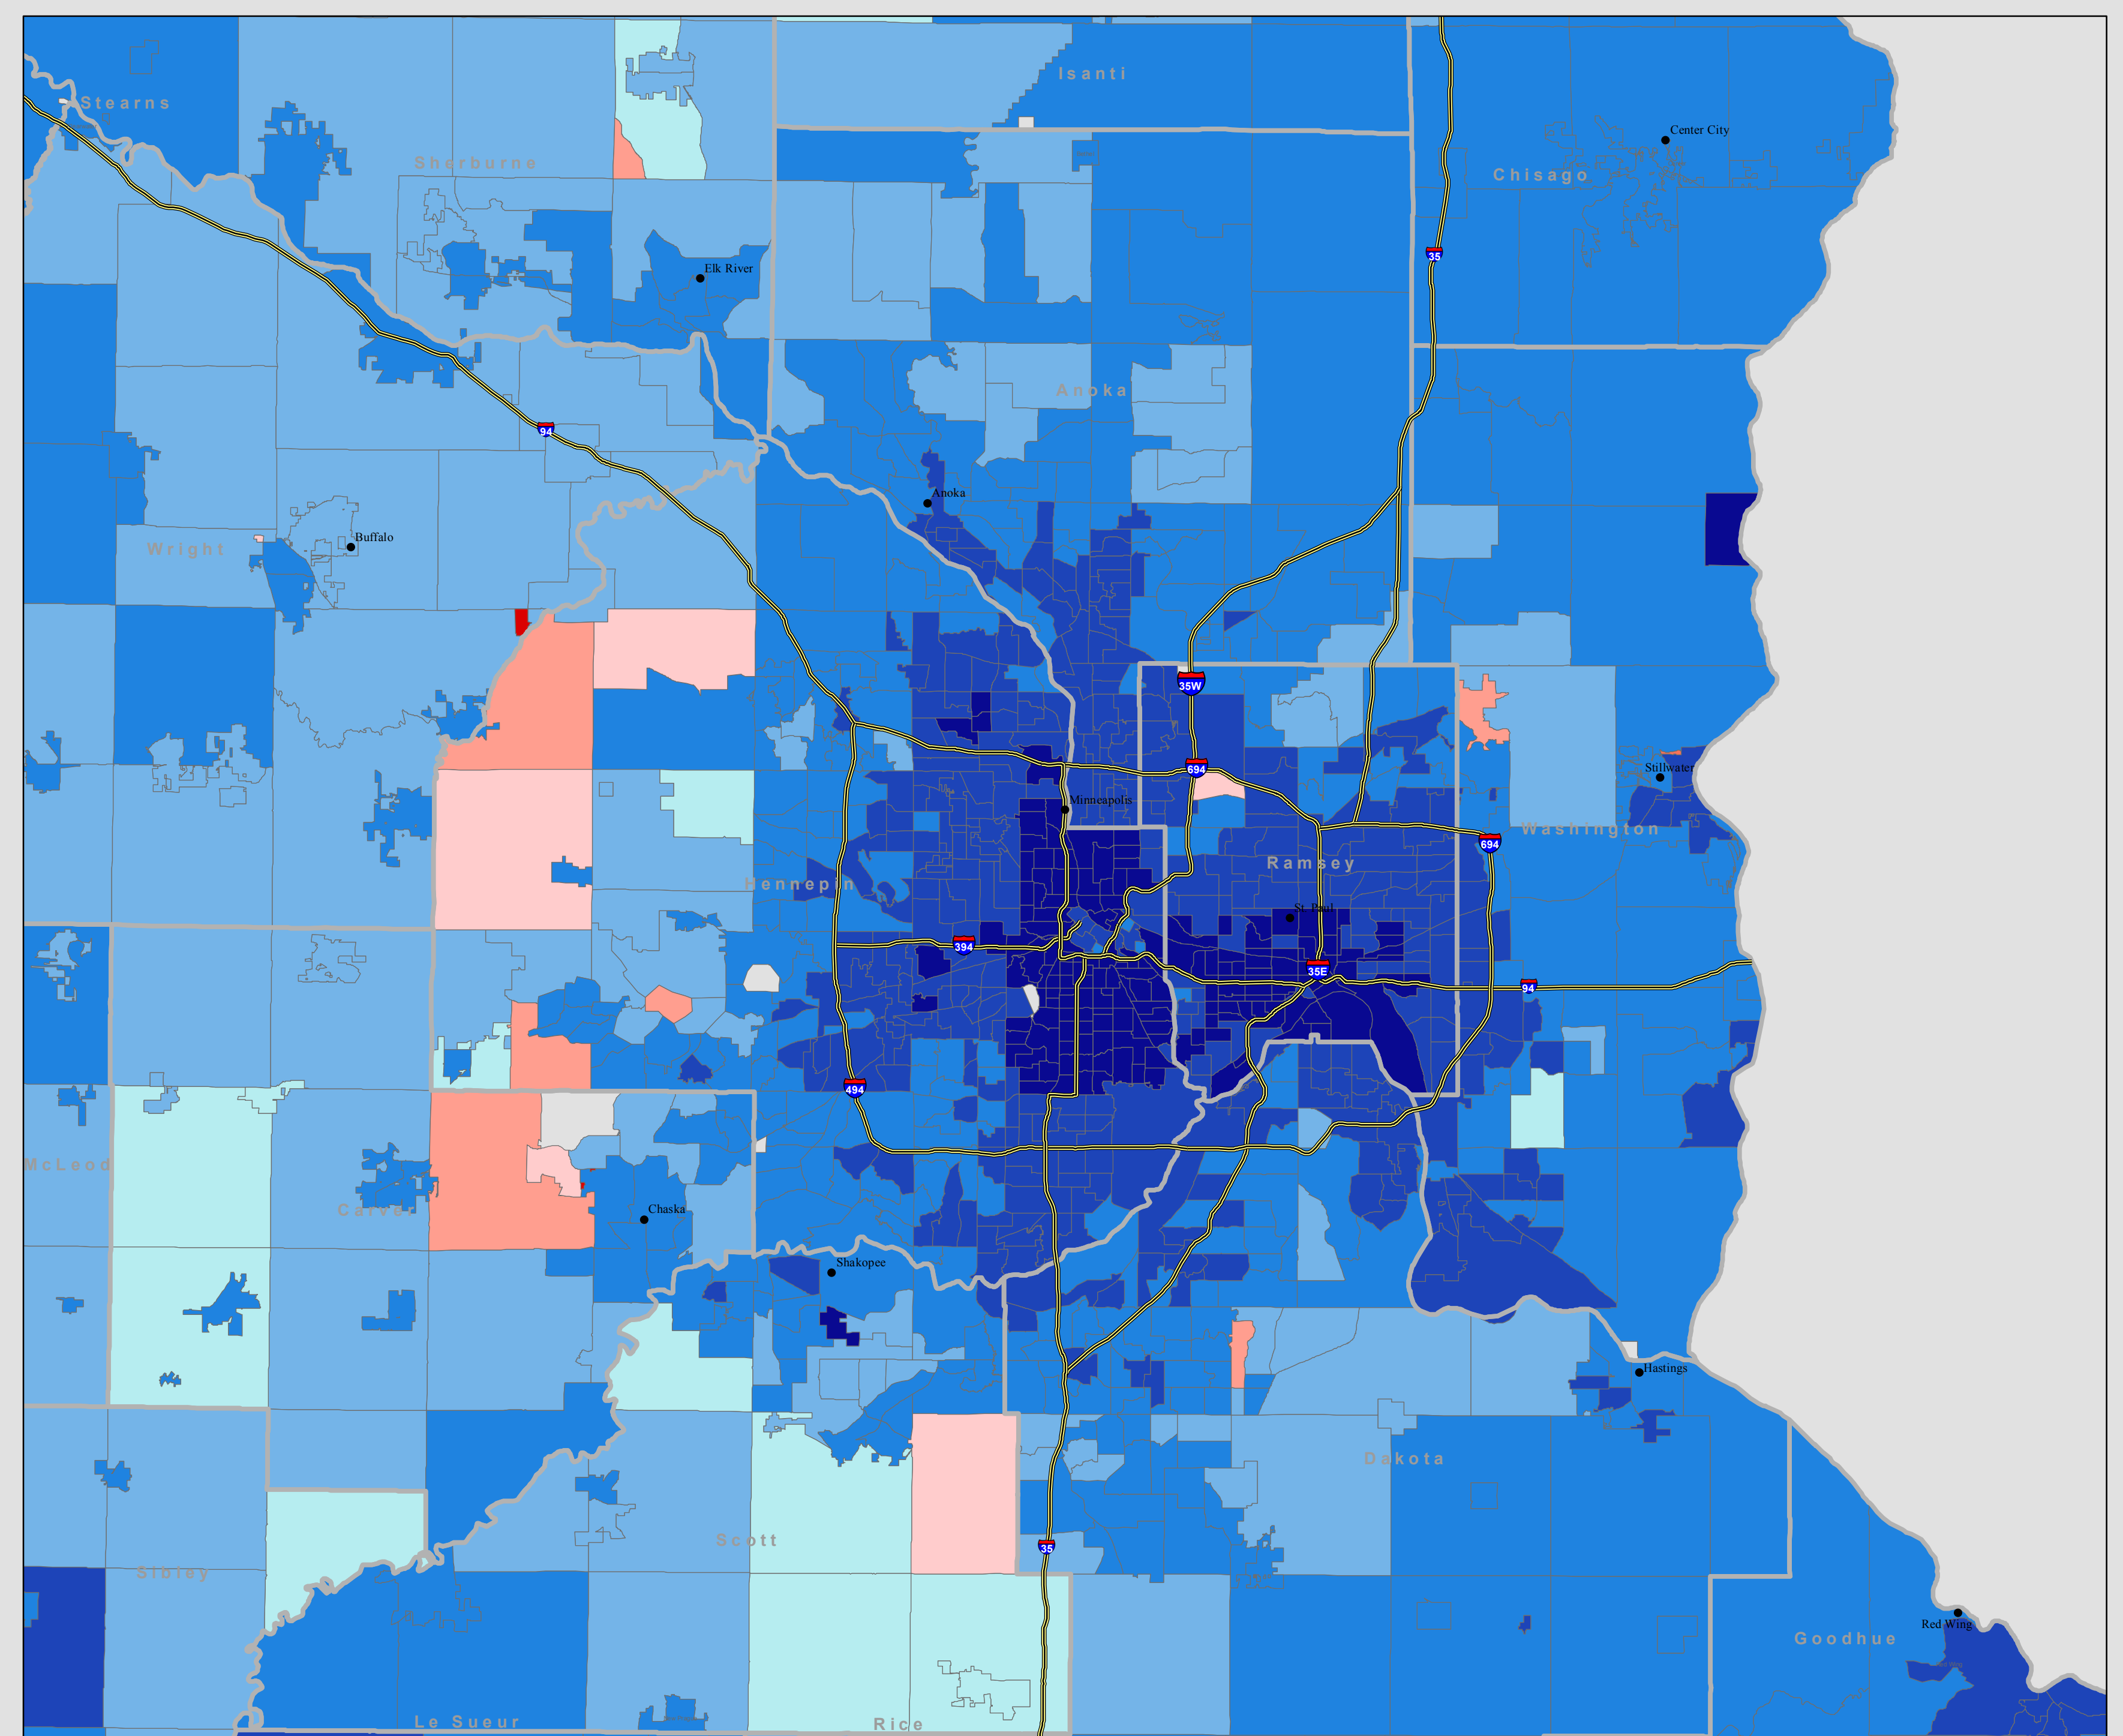

2012 U.S. Senate Election Results

Winning party by precinct

Amy Klobuchar (DFL) vs. Kurt Bills (R)

Unofficial Results Provided by Minnesota Secretary of State Elections Office

- County Seats
- Major Roads
- Counties

Minneapolis and Saint Paul

Metro Area

Duluth

Mankato

Rochester

St. Cloud

Moorhead