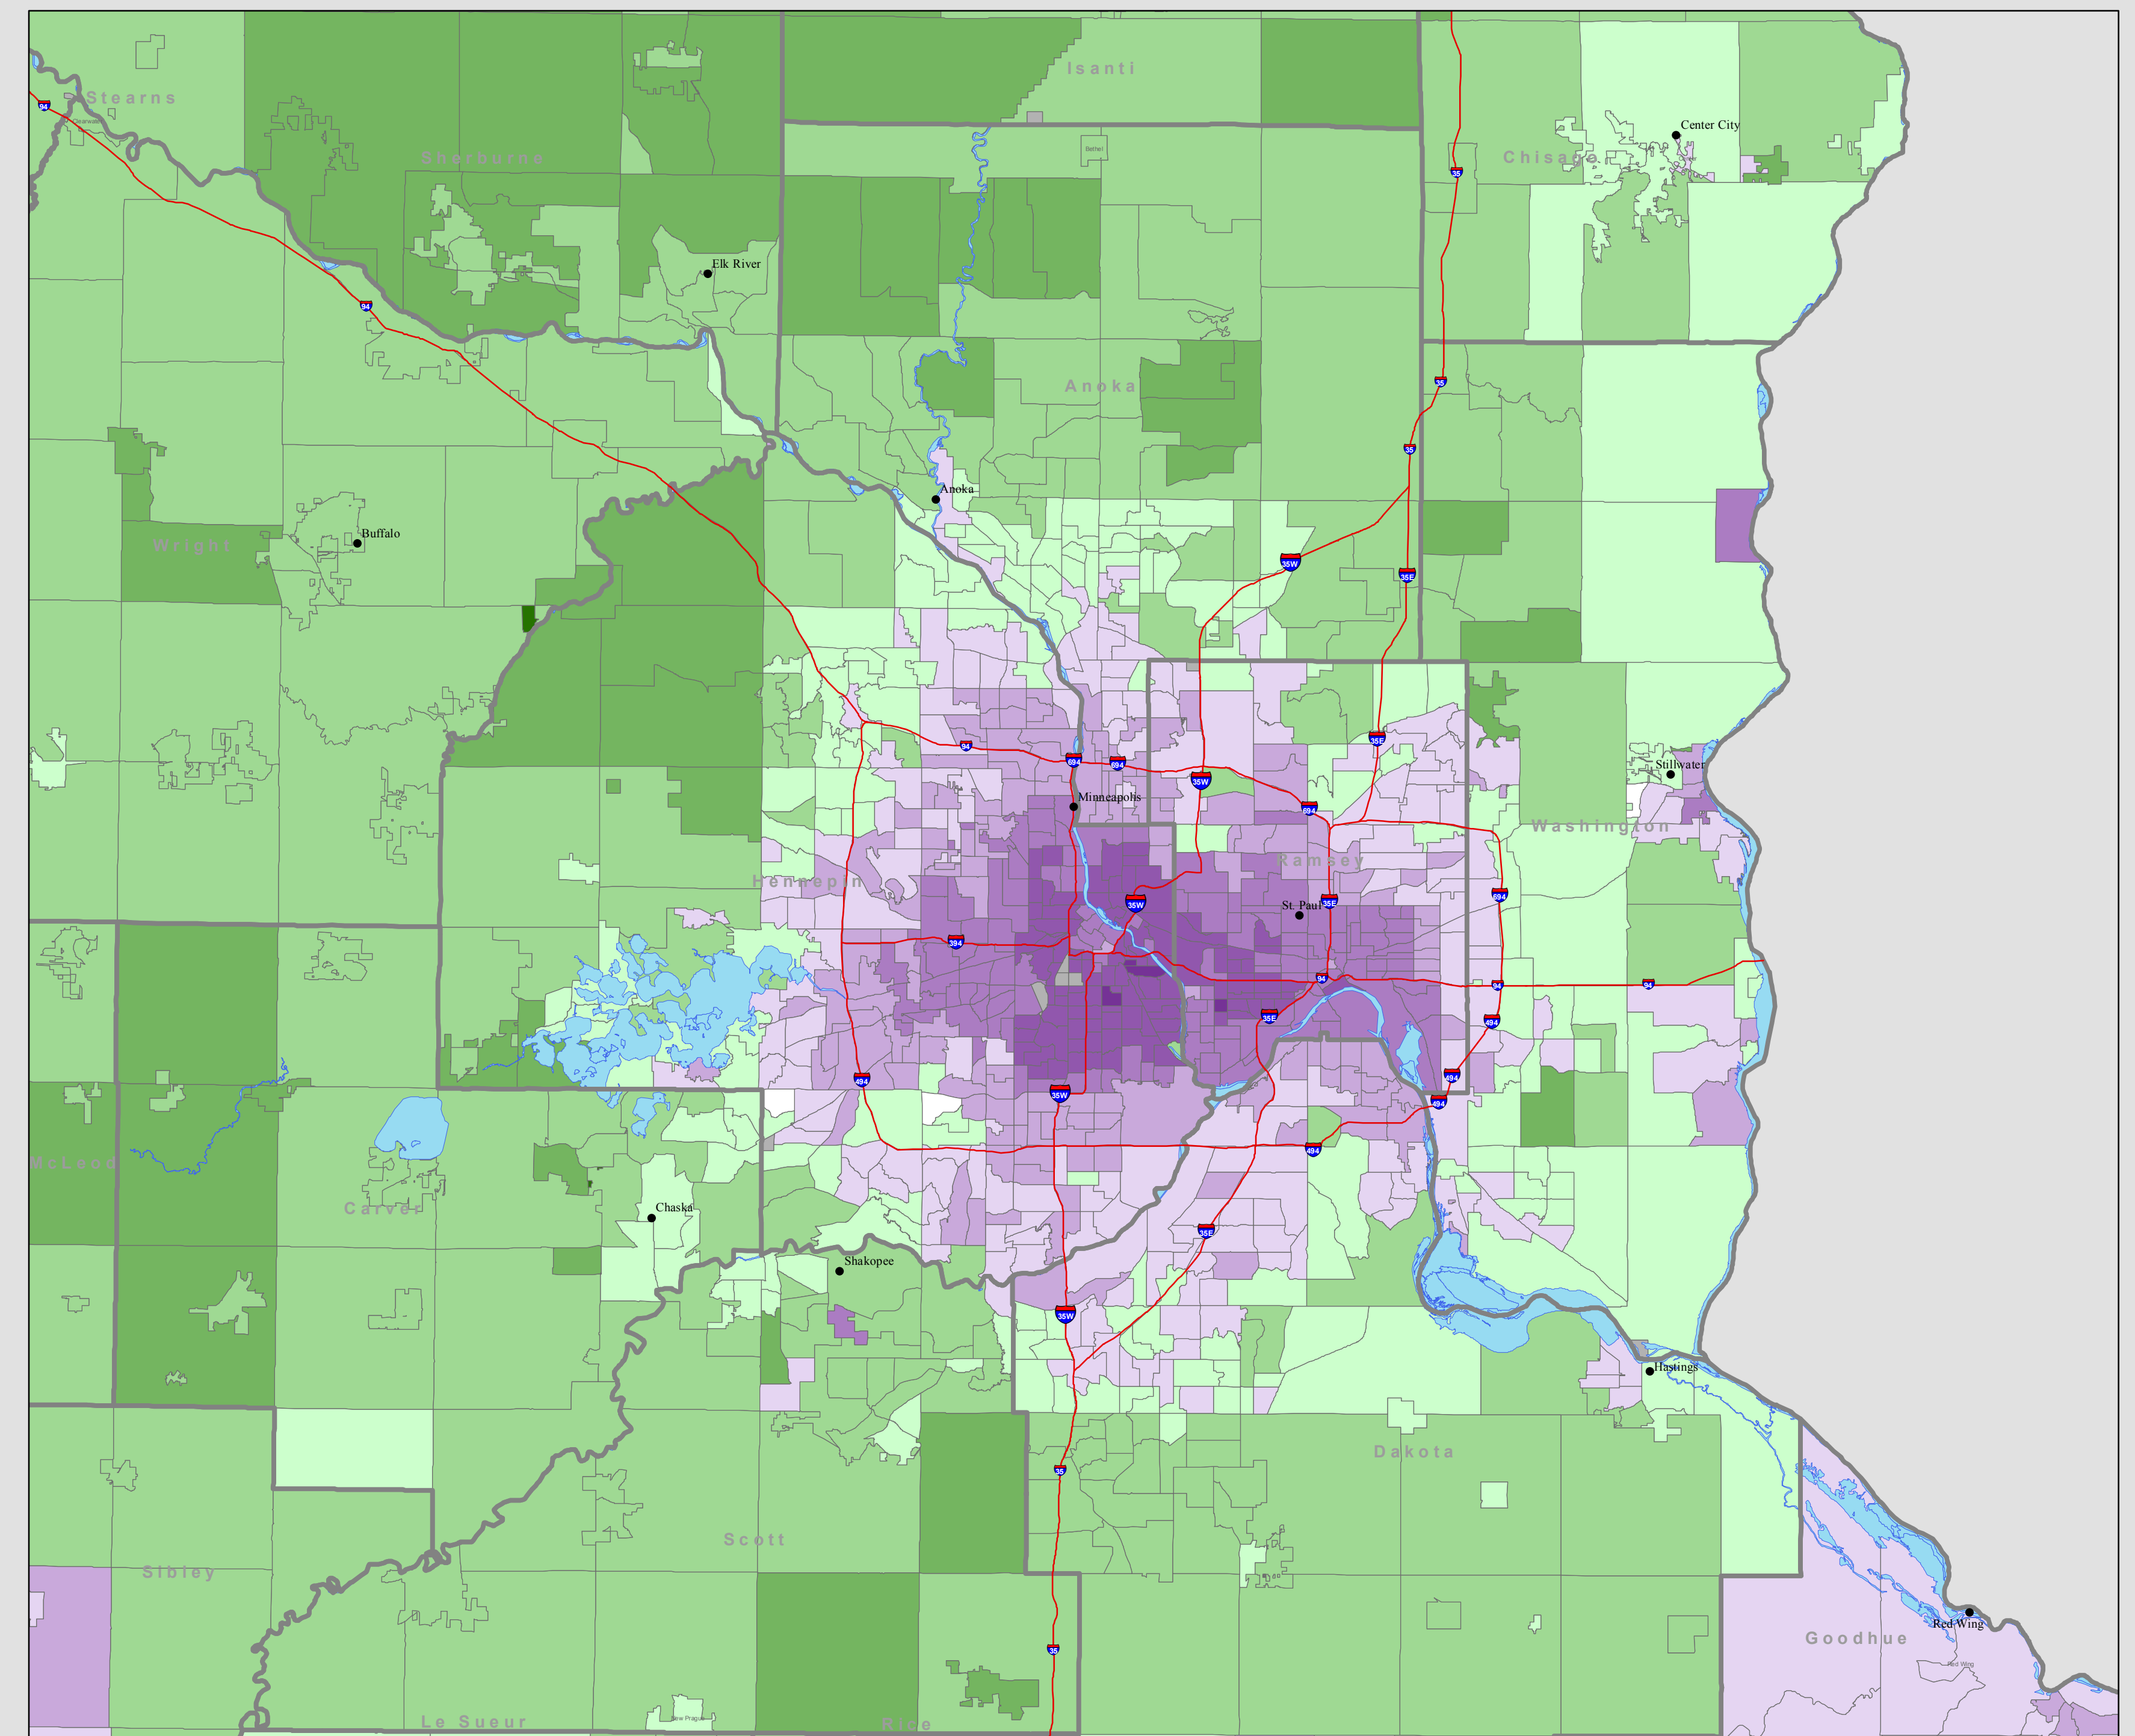

Constitutional Amendment 2

Photo Identification Required for Voting

Winning party by precinct

Unofficial Results Provided by Minnesota Secretary of State Elections Office

- County Seats
- Highways
- Counties

Minneapolis and Saint Paul

Metro Area

Duluth

Mankato

Rochester

St. Cloud

Moorhead