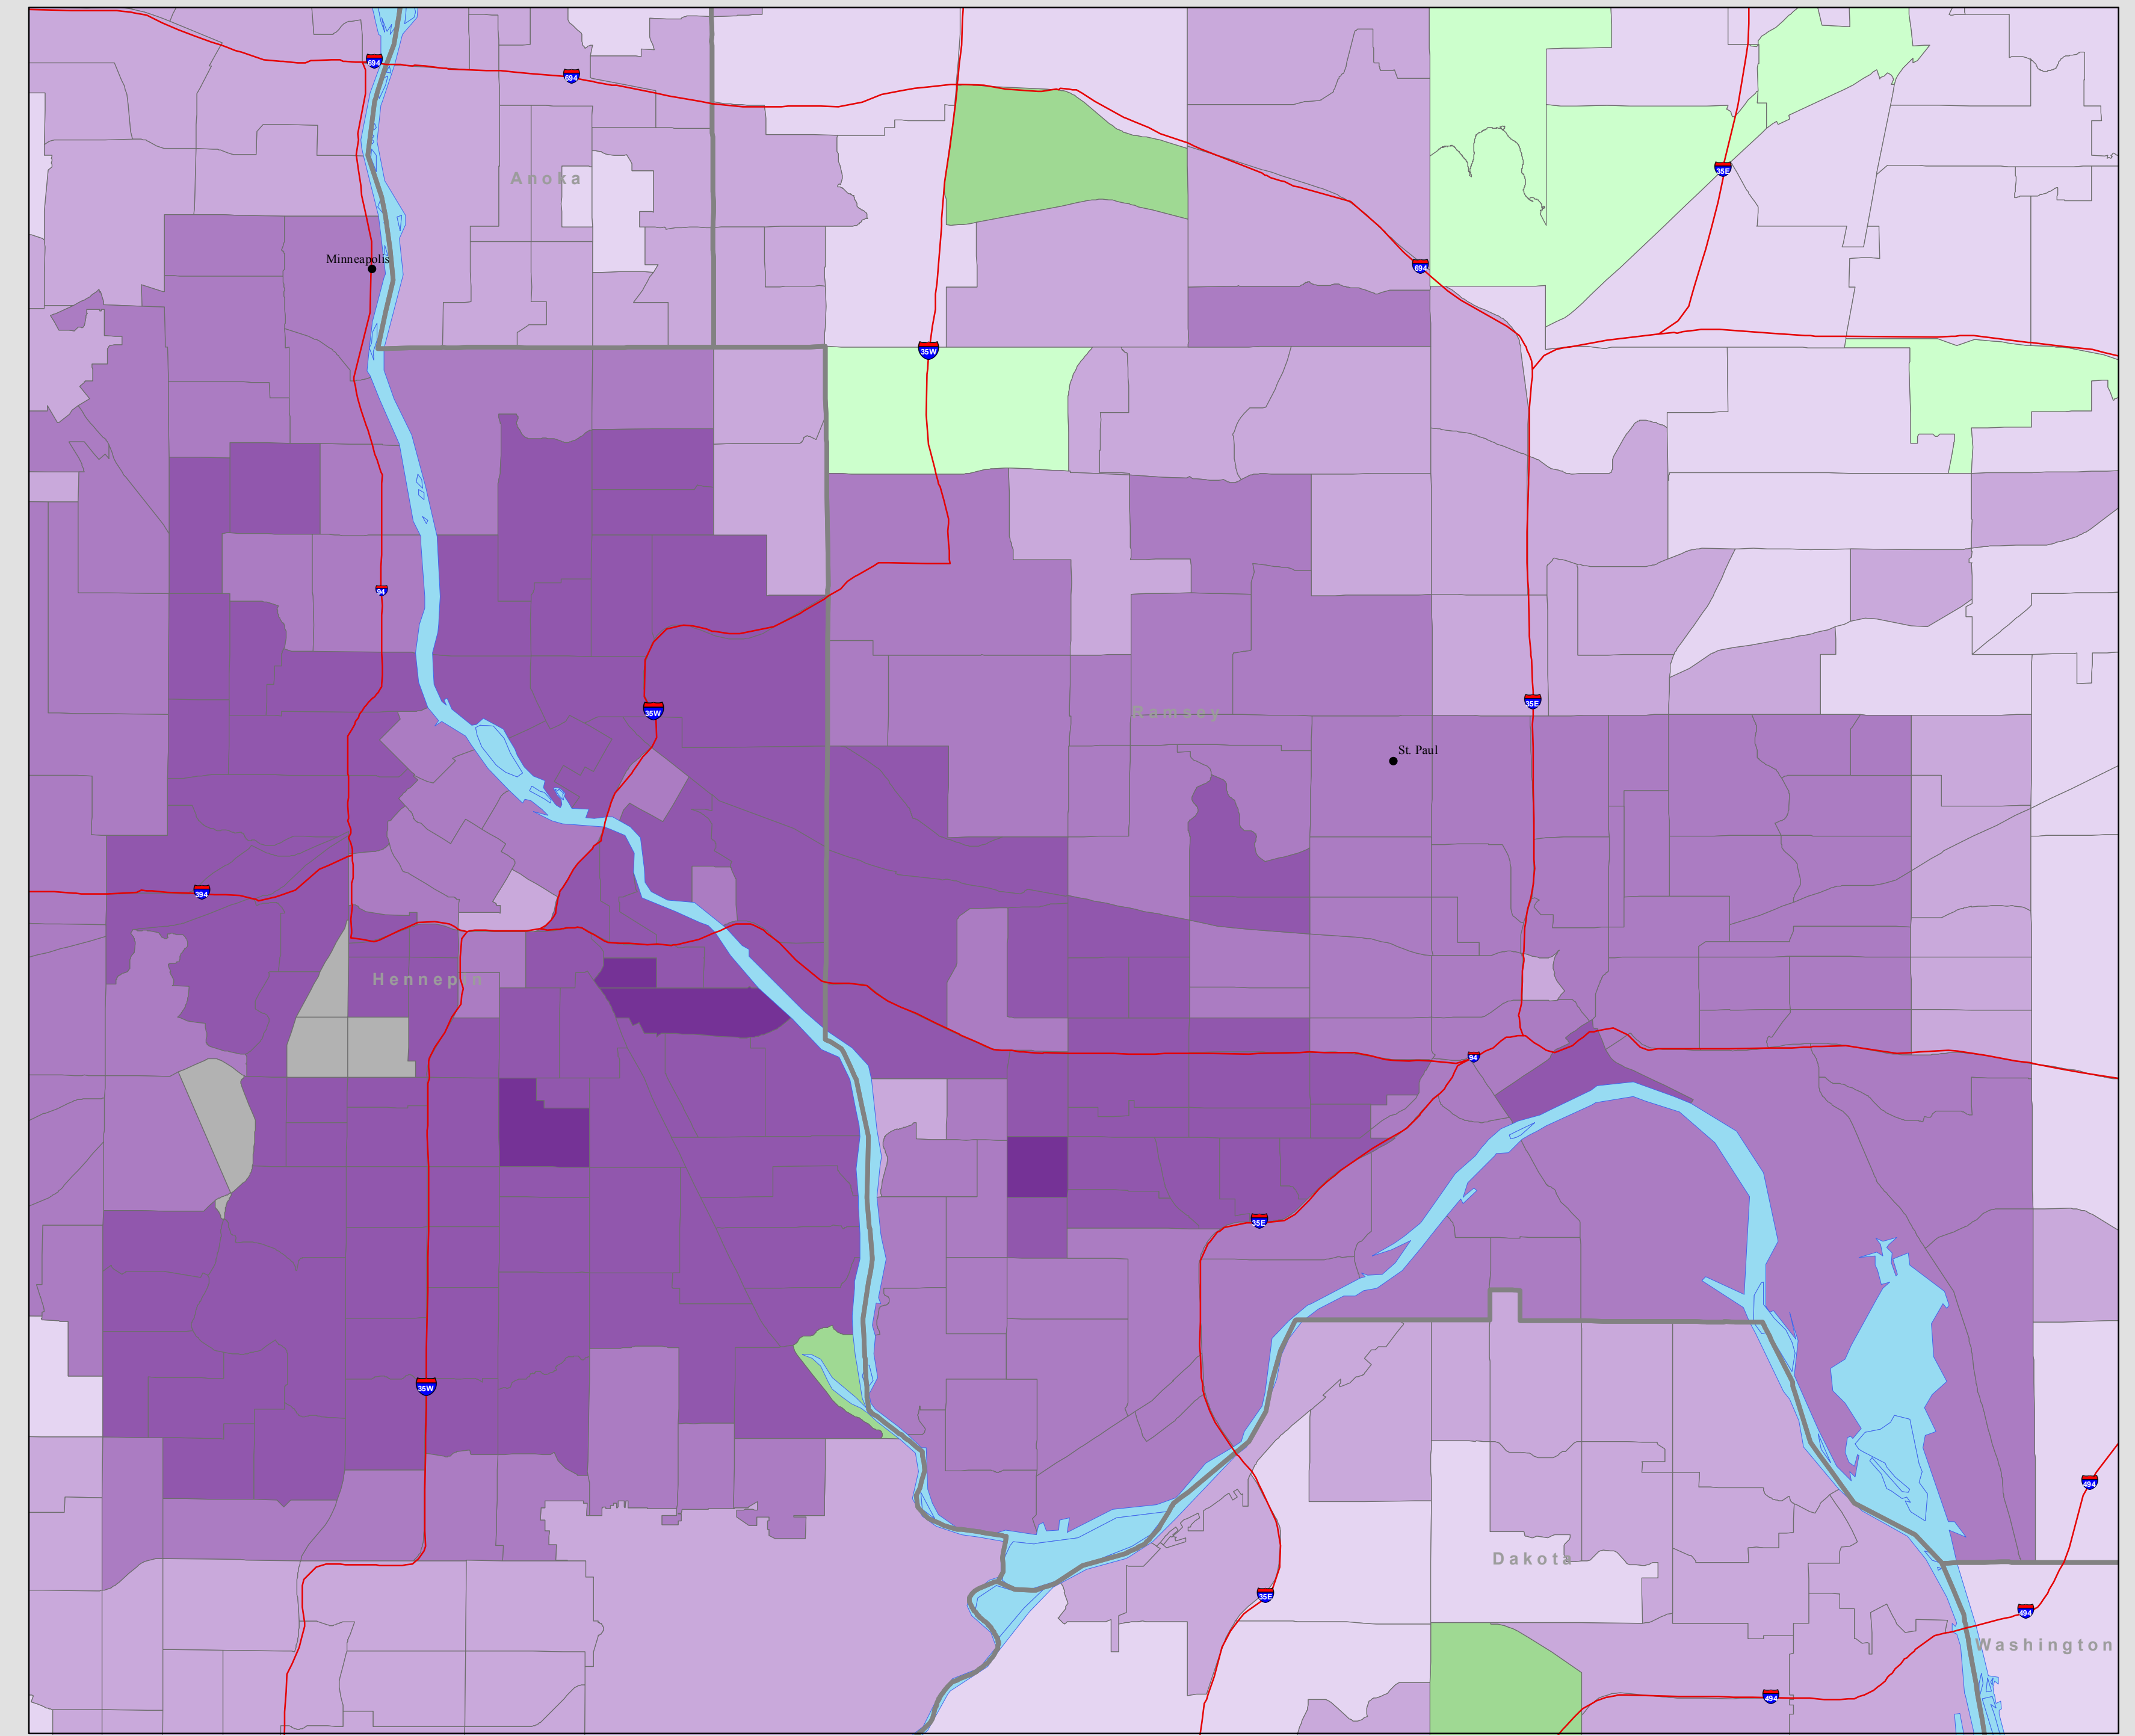

Constitutional Amendment 2

Photo Identification Required for Voting

Winning party by precinct

Unofficial Results Provided by Minnesota Secretary of State Elections Office

- County Seats
- Highways
- Counties

Minneapolis and Saint Paul

Metro Area

Duluth

Mankato

Rochester

St. Cloud

Moorhead