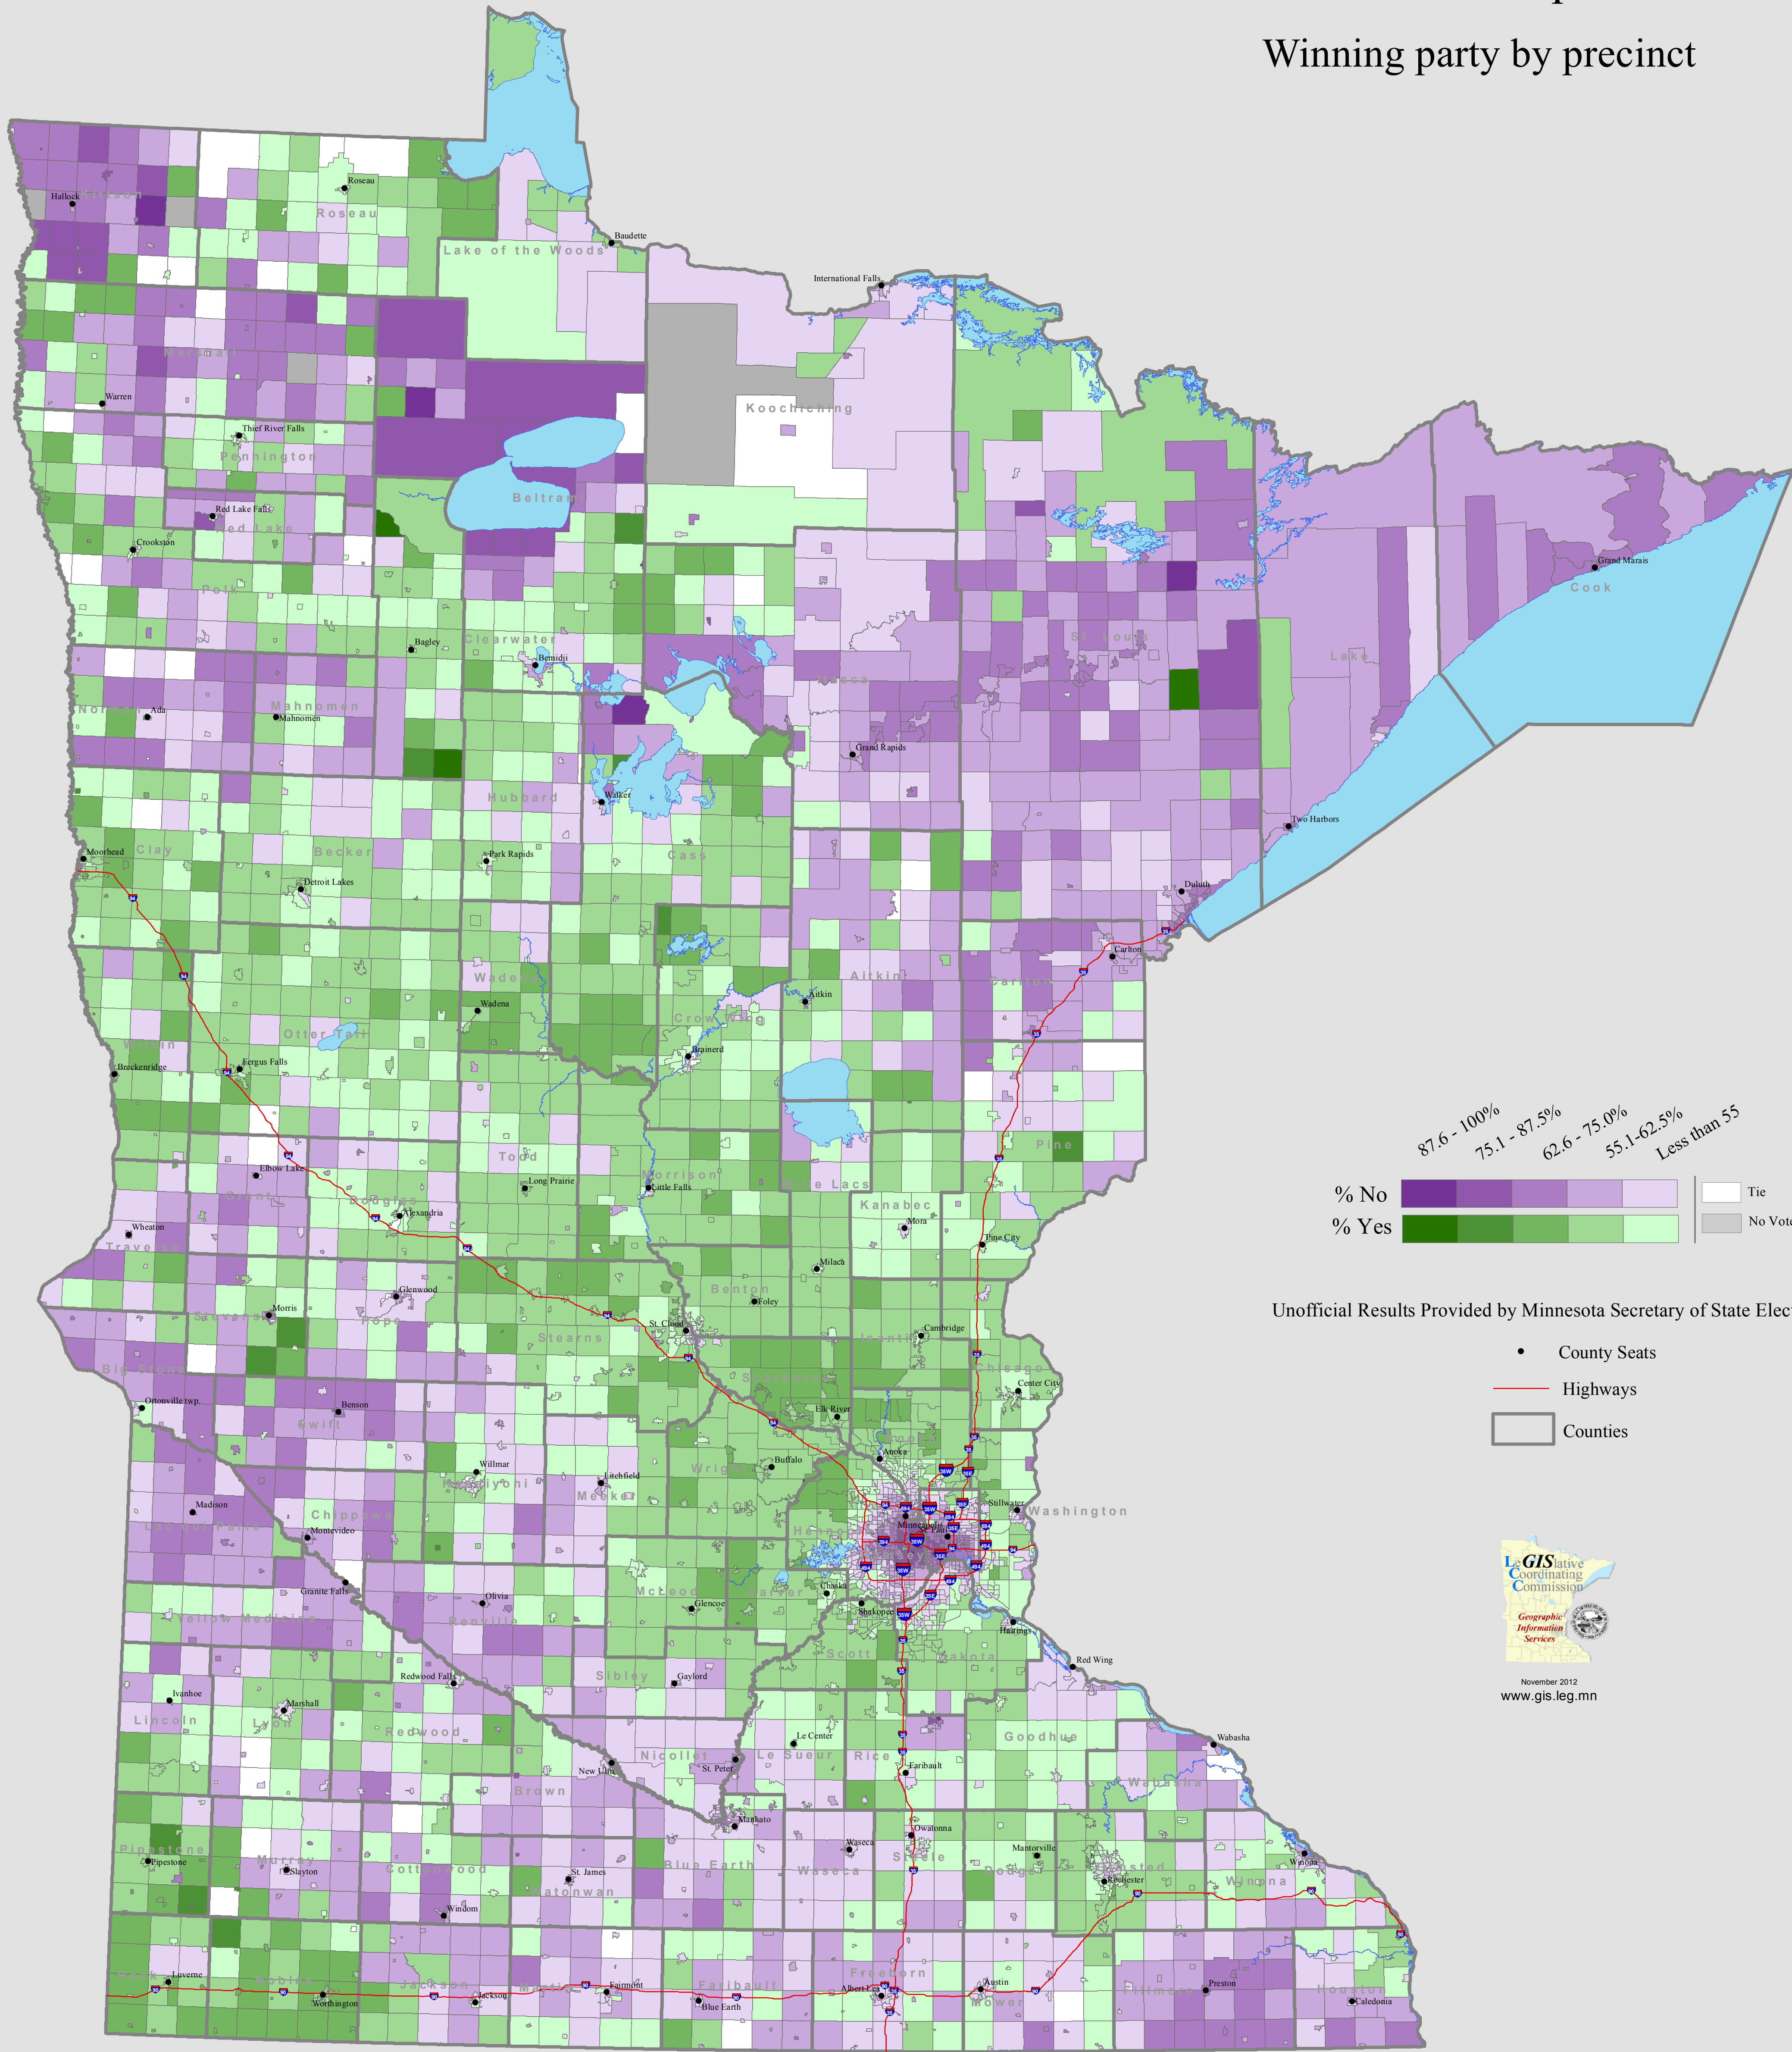

Constitutional Amendment 2

Photo Identification Required for Voting

Winning party by precinct

Unofficial Results Provided by Minnesota Secretary of State Elections Office

- County Seats
- Highways
- Counties

Minneapolis and Saint Paul

Metro Area

Duluth

Mankato

Rochester

St. Cloud

Moorhead