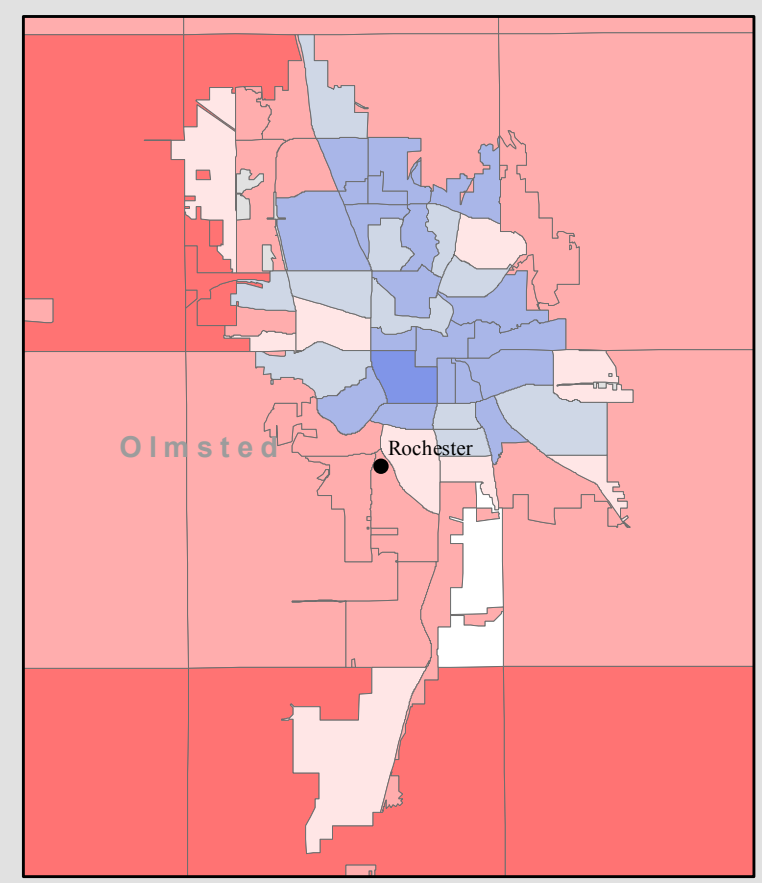

2014 Minnesota Gubernatorial Election Results

Winning party by precinct

Minneapolis and Saint Paul

Metro Area

Duluth

Mankato

Rochester

St. Cloud

Moorhead