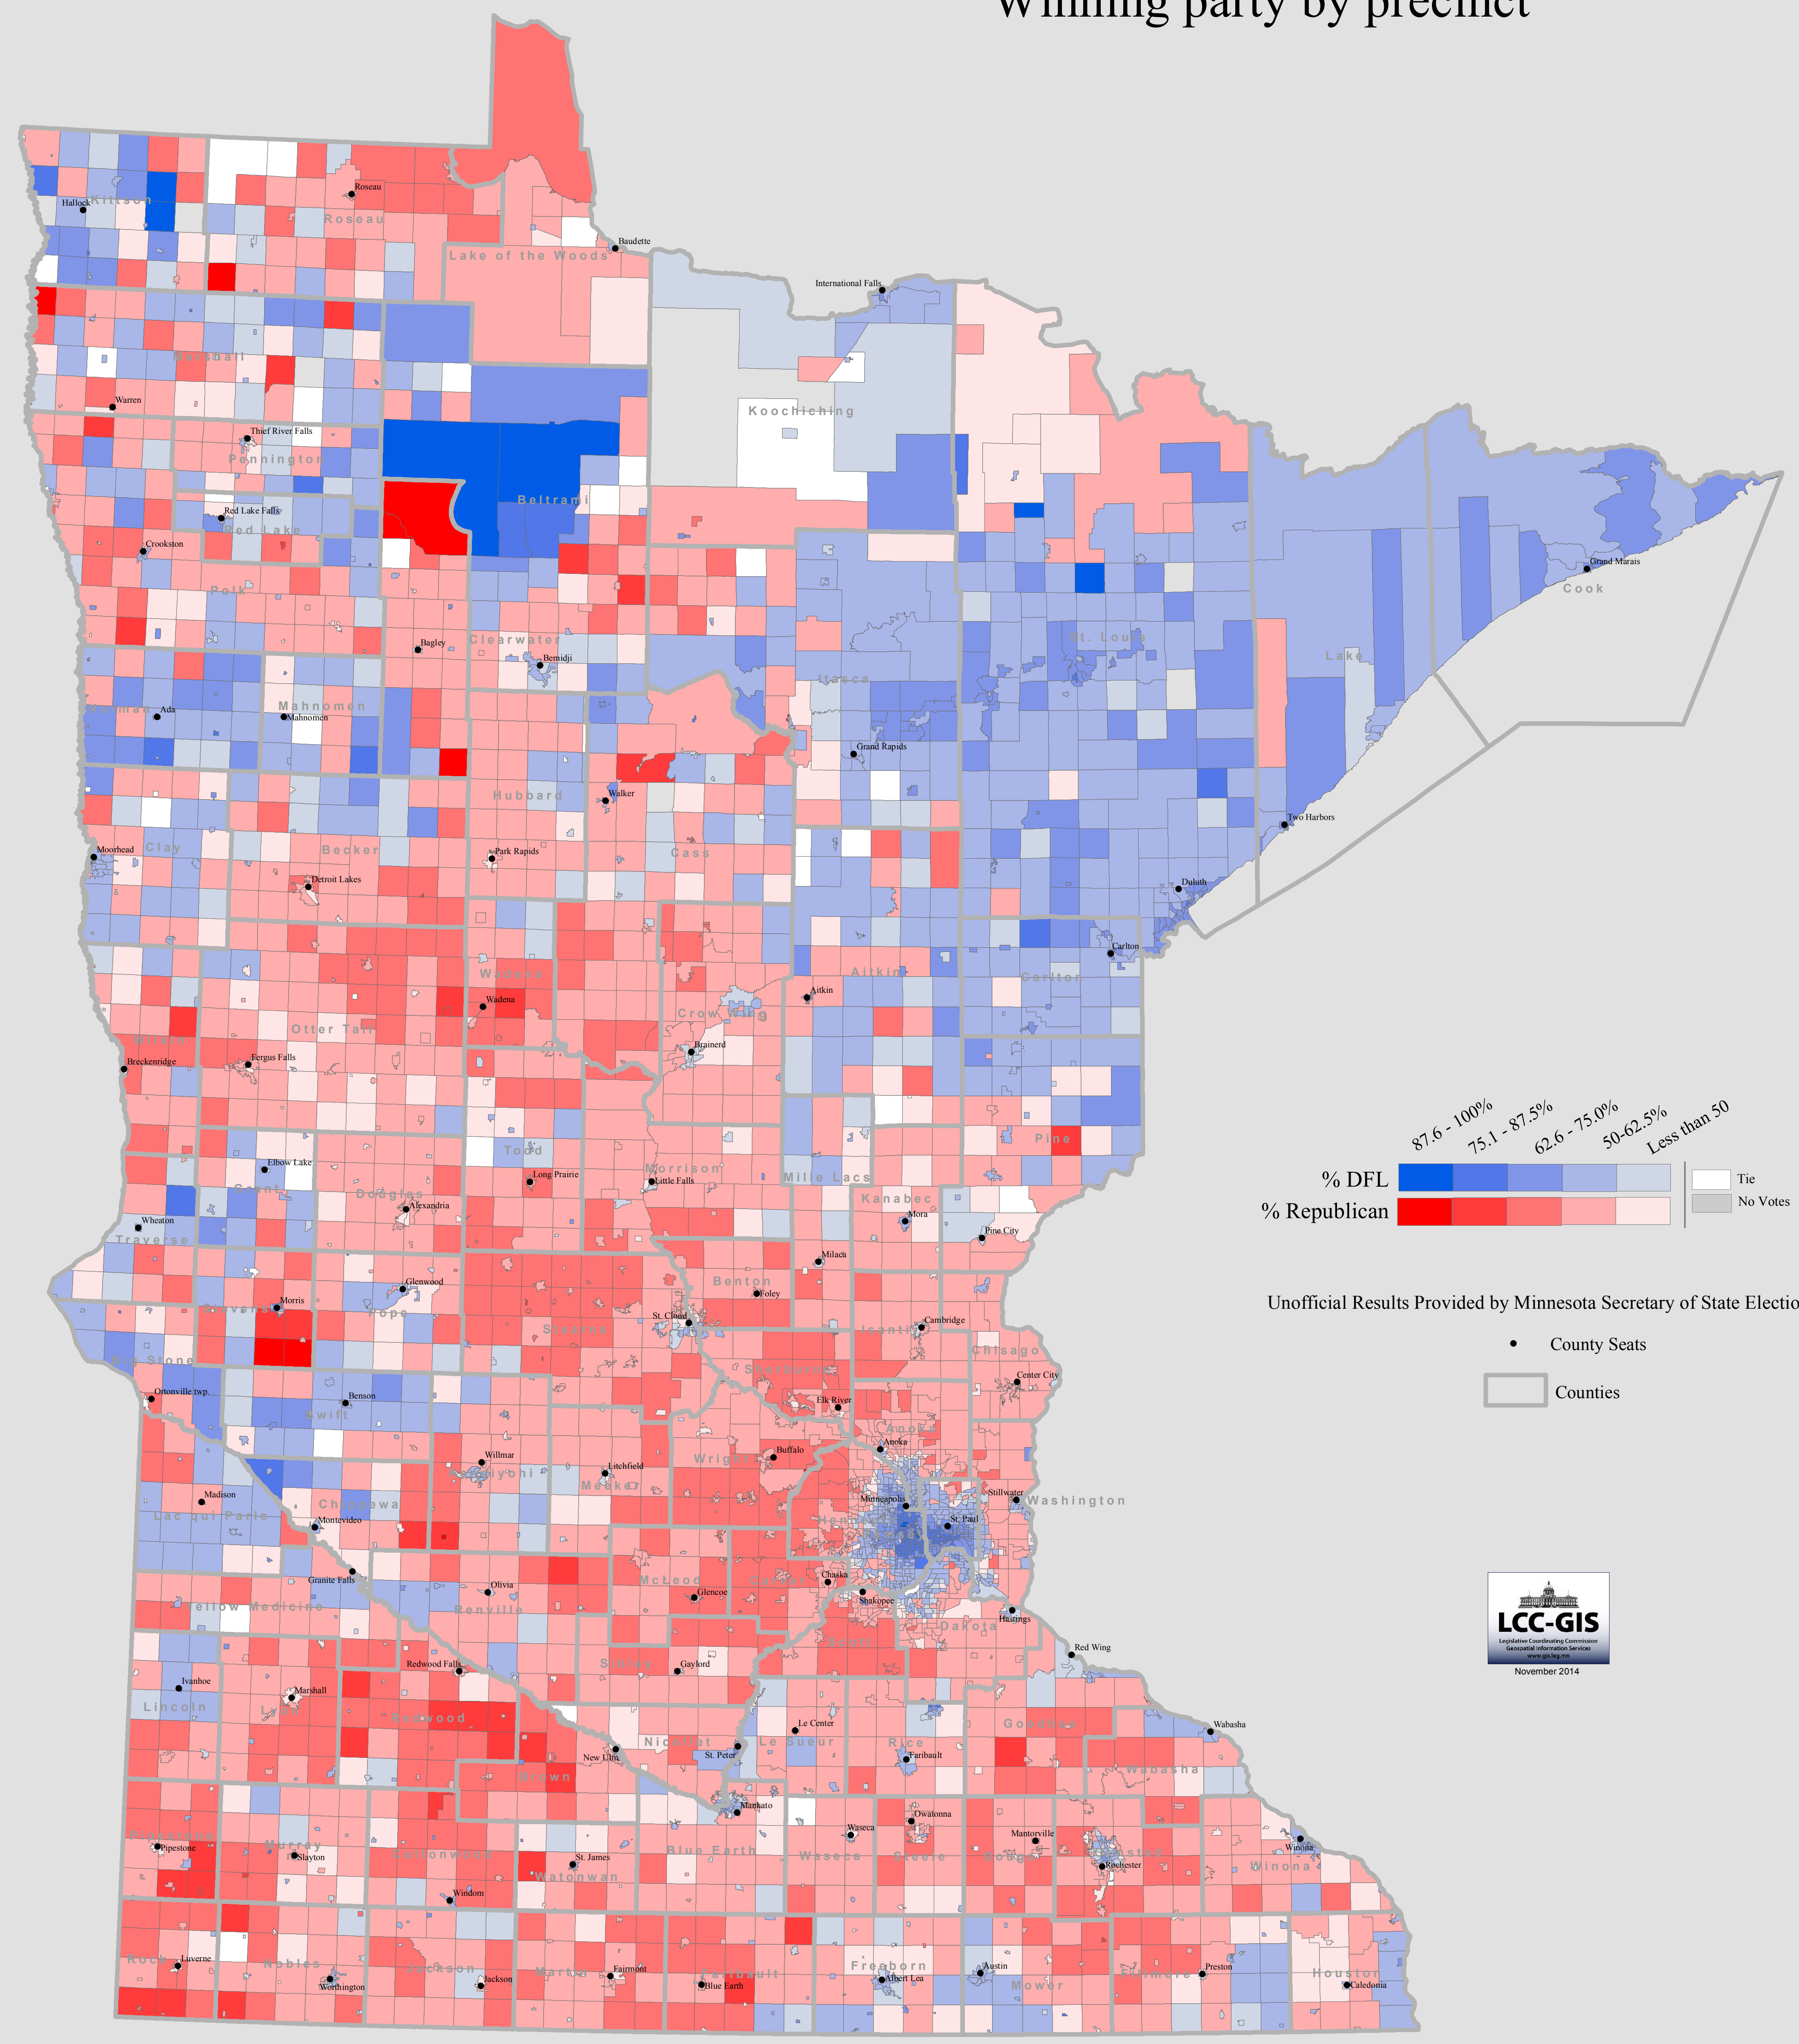

2014 Minnesota Gubernatorial Election Results

Winning party by precinct

Minneapolis and Saint Paul

Metro Area

Duluth

Mankato

Rochester

St. Cloud

Moorhead