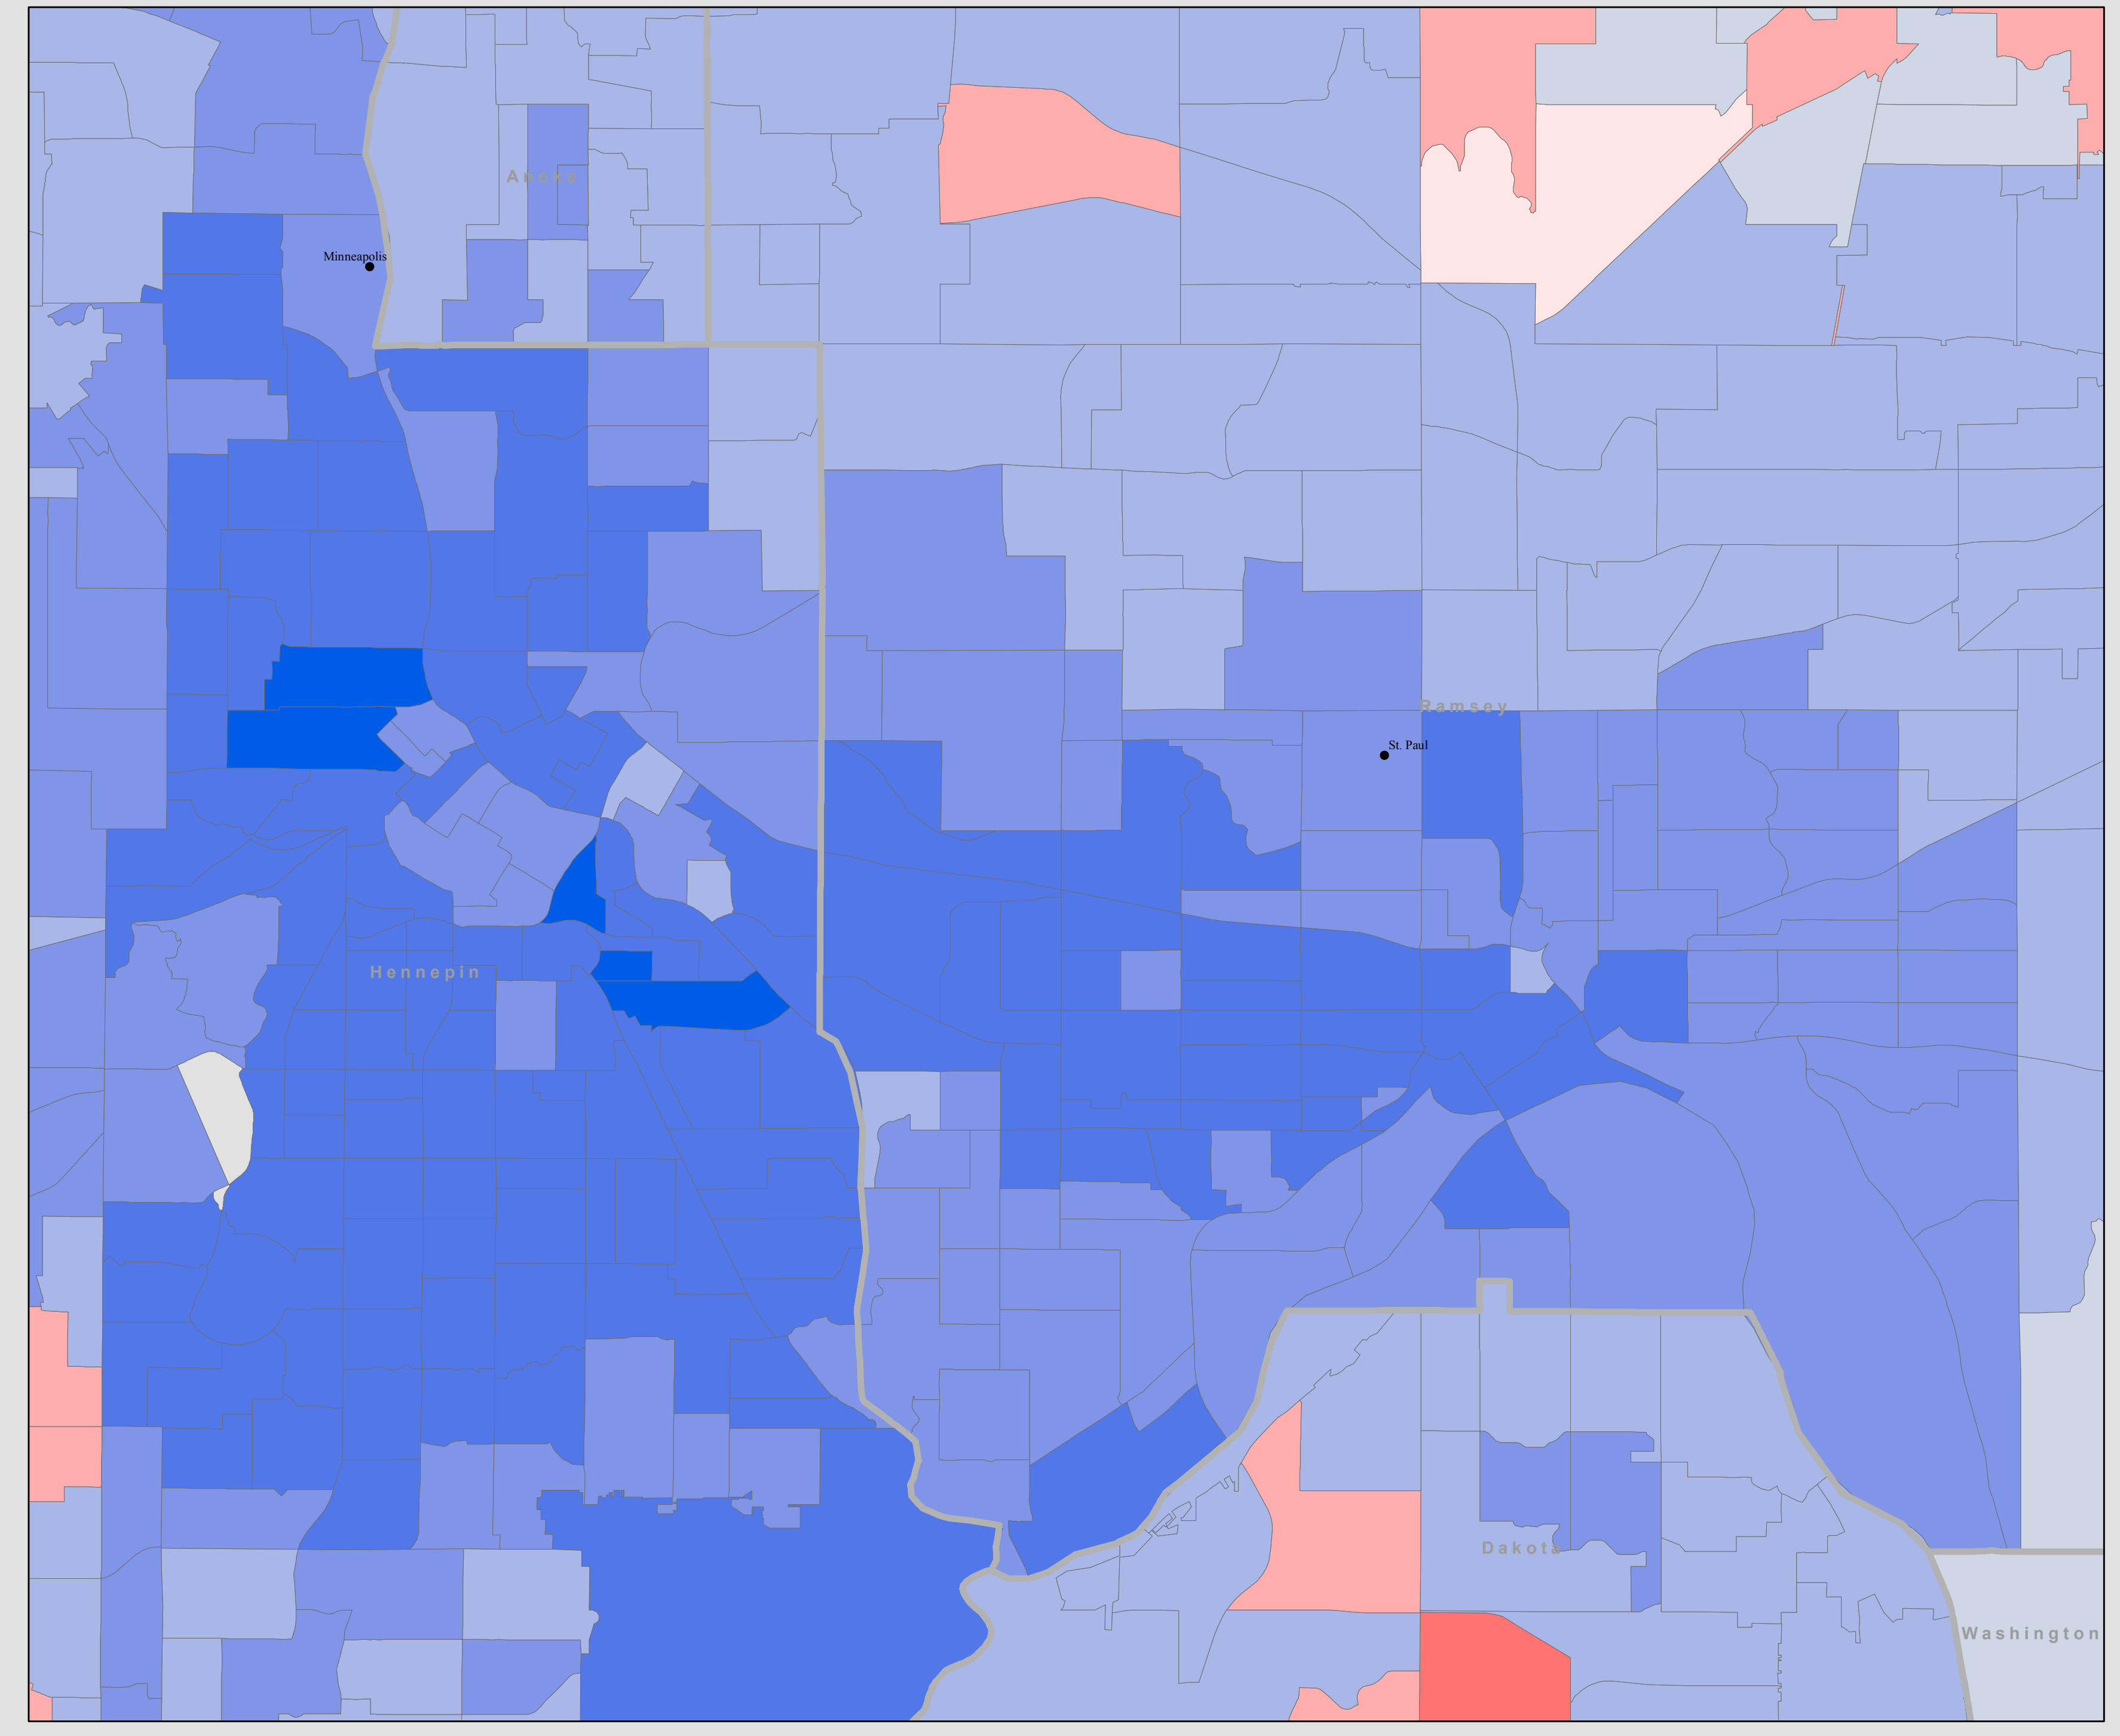

2014 Minnesota Gubernatorial Election Results

Winning party by precinct

Minneapolis and Saint Paul

Metro Area

Duluth

Mankato

Rochester

St. Cloud

Moorhead