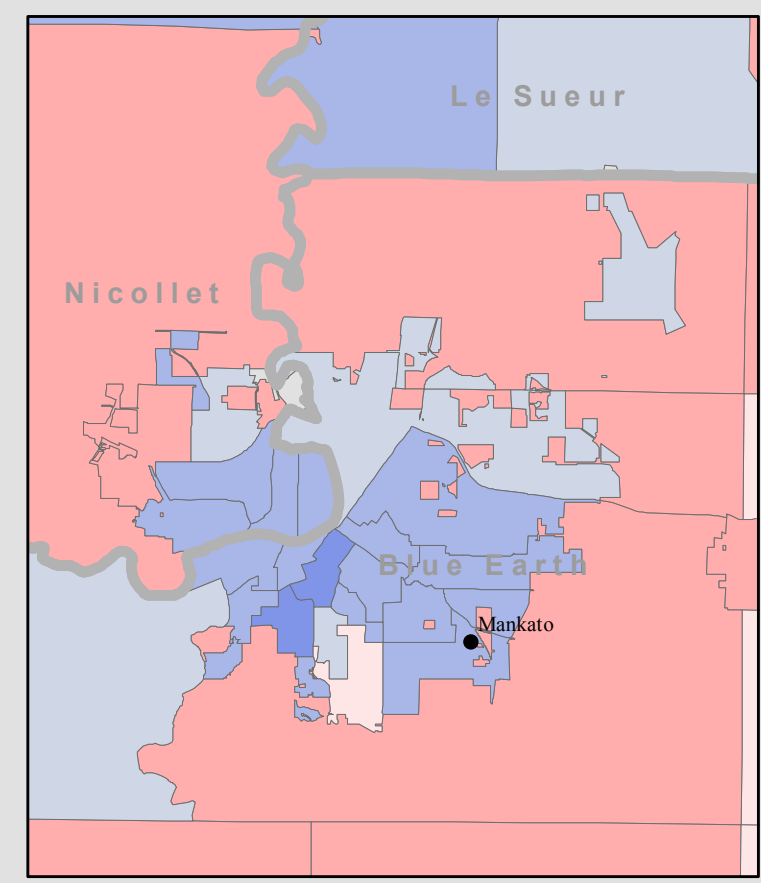

2014 Minnesota Gubernatorial Election Results

Winning party by precinct

Minneapolis and Saint Paul

Metro Area

Duluth

Mankato

Rochester

St. Cloud

Moorhead