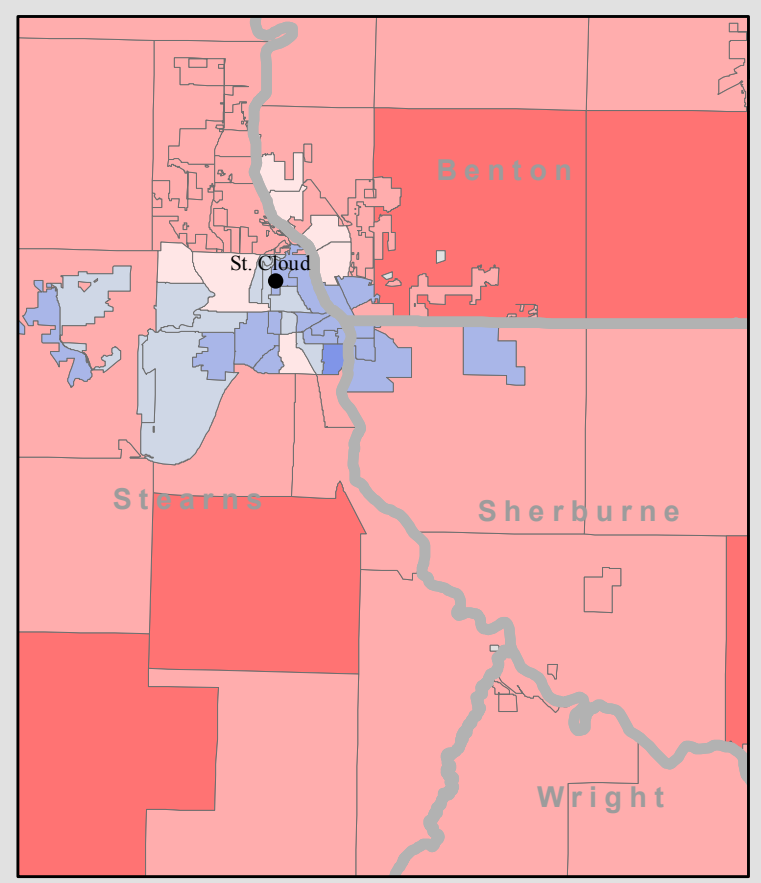

2014 Minnesota Gubernatorial Election Results

Winning party by precinct

Minneapolis and Saint Paul

Metro Area

Duluth

Mankato

Rochester

St. Cloud

Moorhead