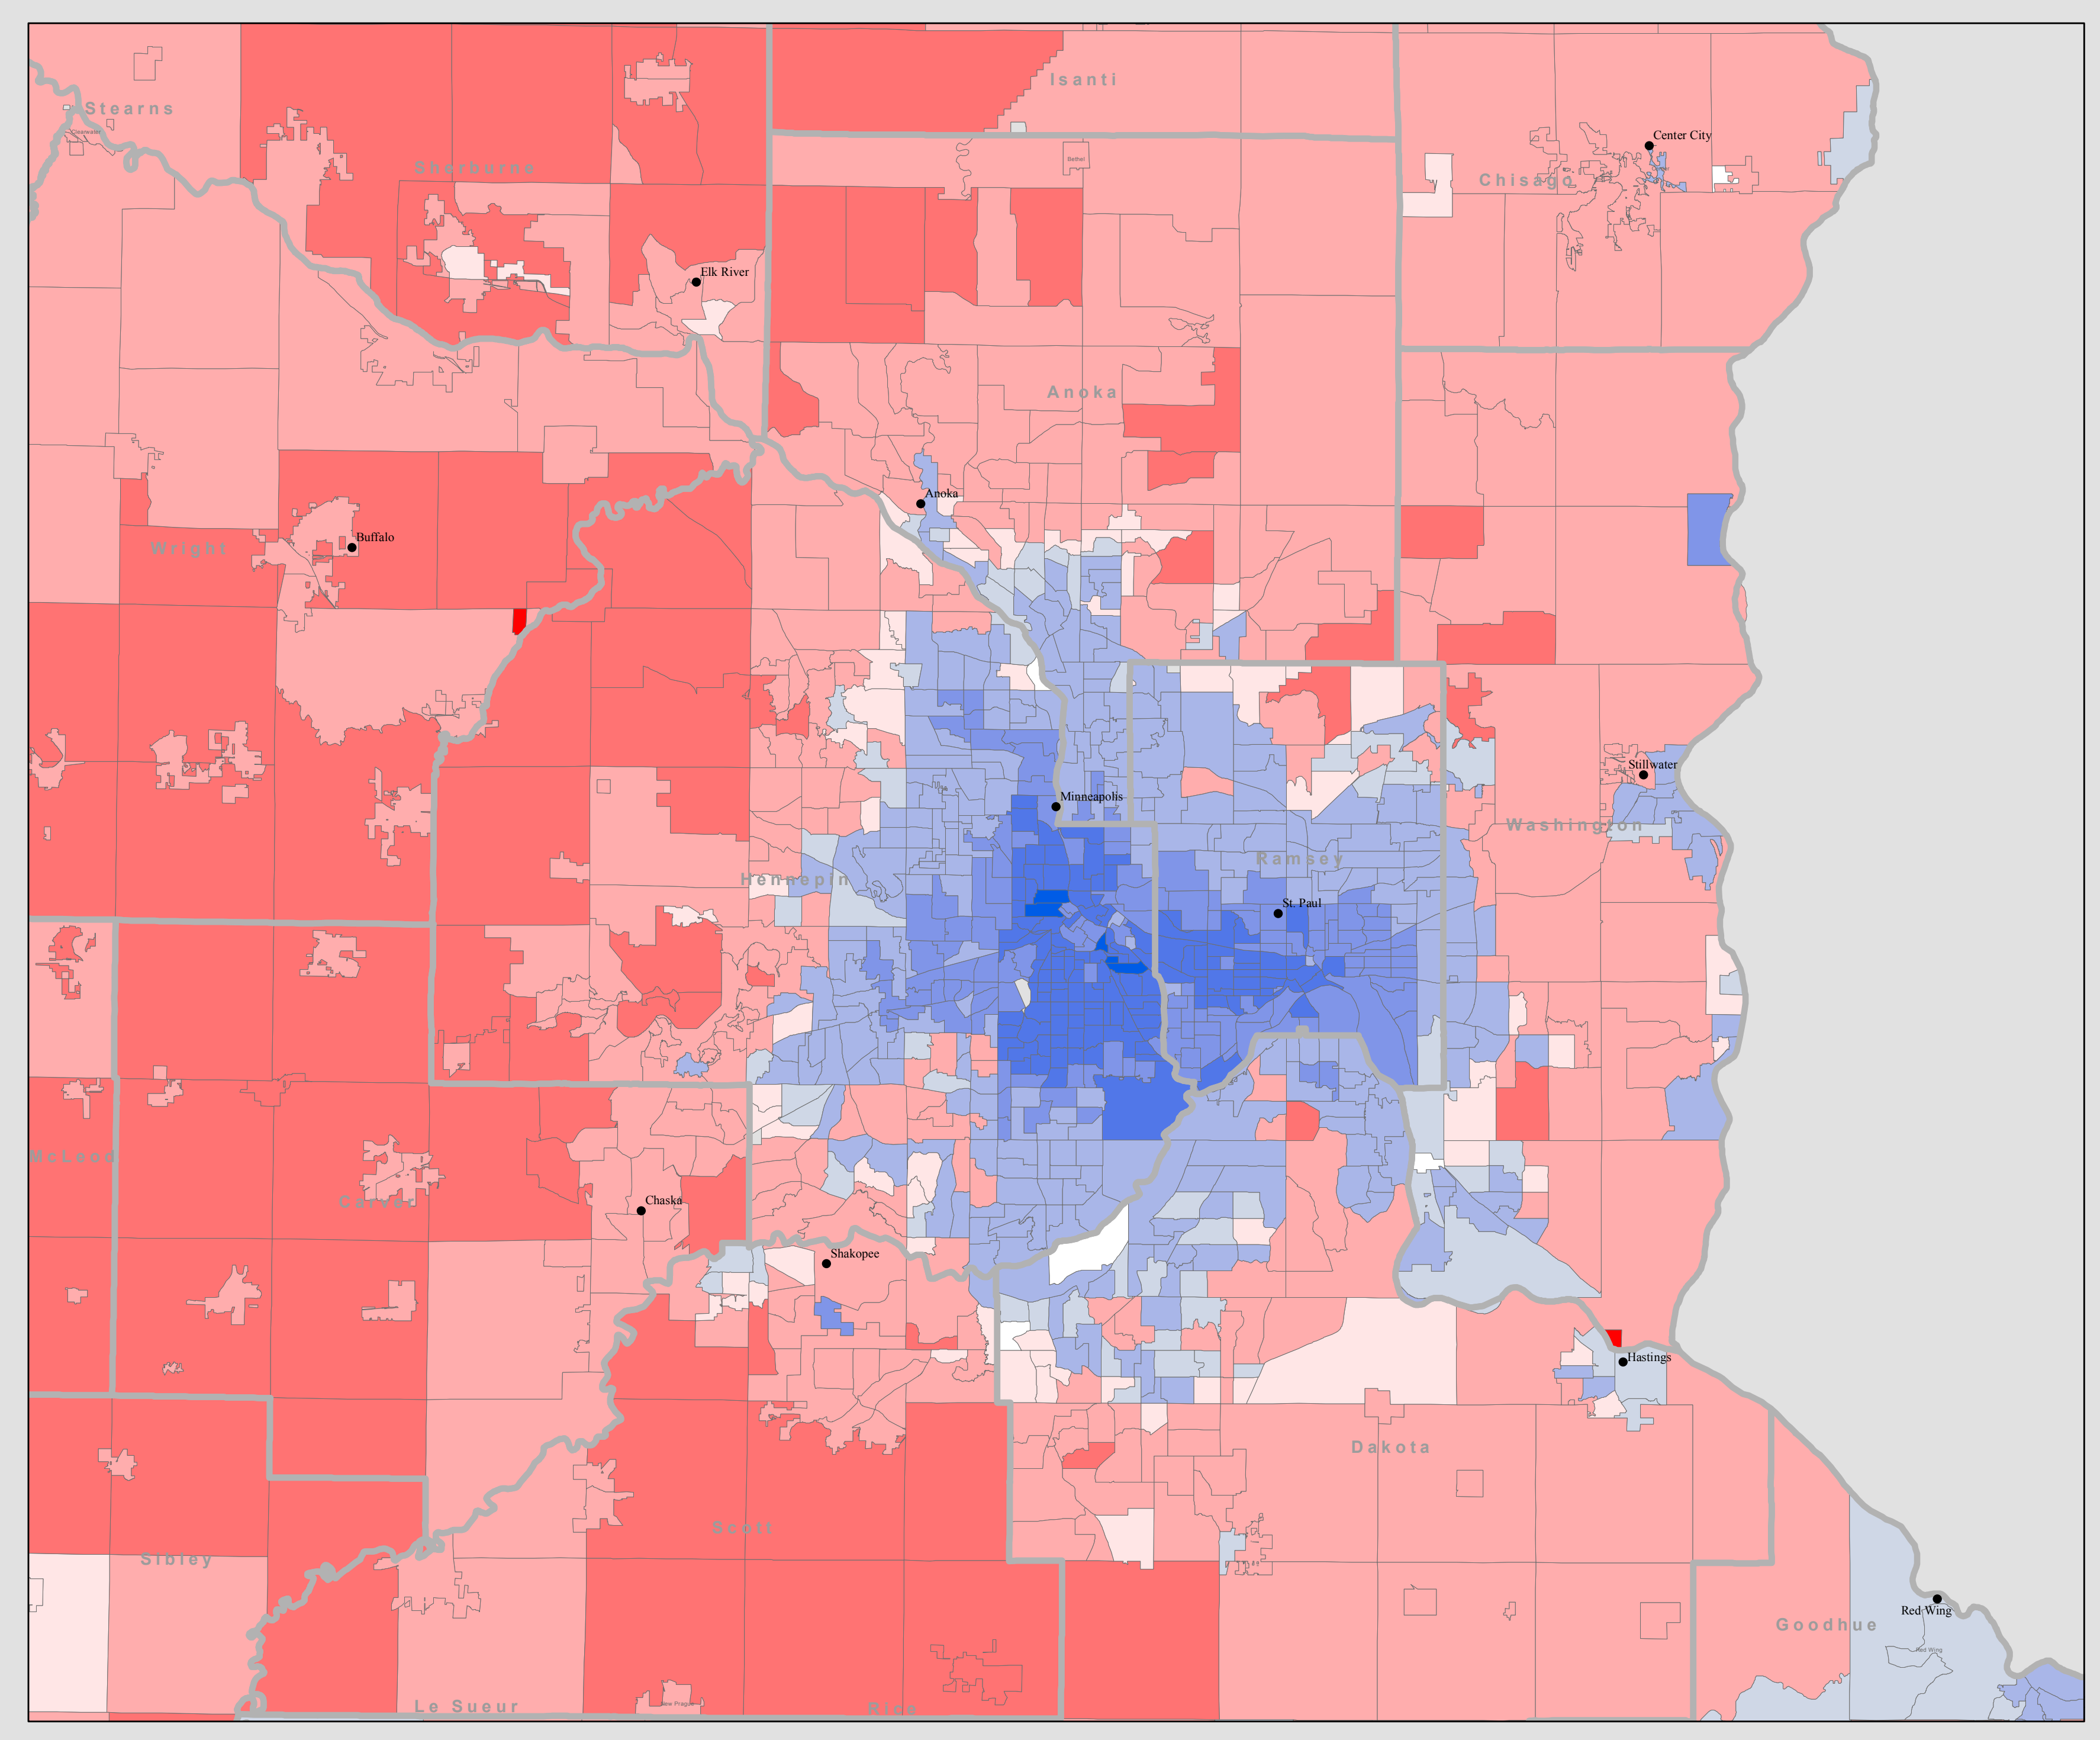

2014 Minnesota Gubernatorial Election Results

Winning party by precinct

Minneapolis and Saint Paul

Metro Area

Duluth

Mankato

Rochester

St. Cloud

Moorhead