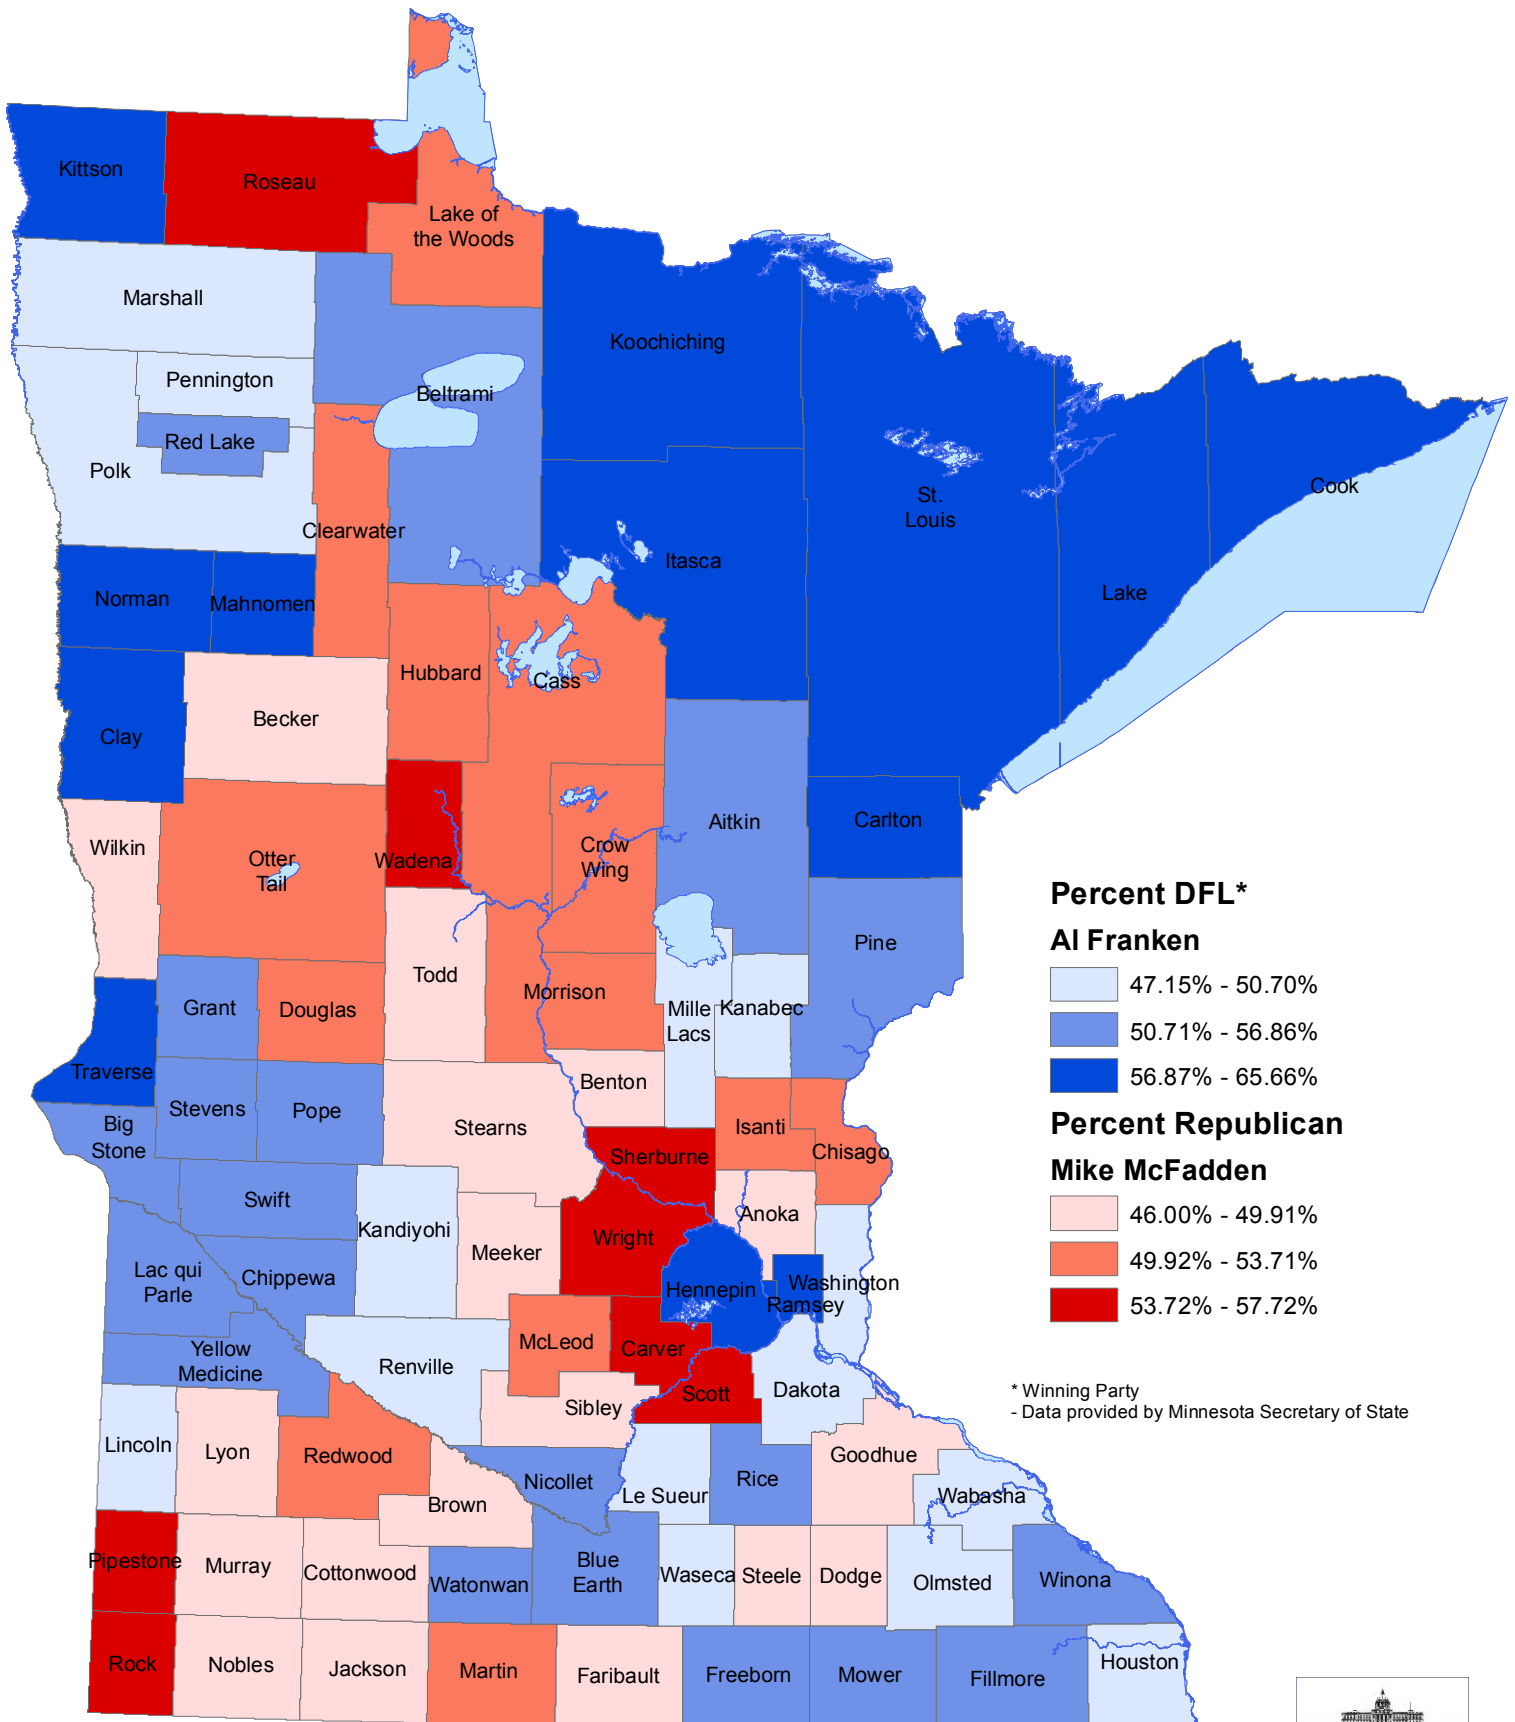

US Senate Results by County, 2014

Unofficial Results as of 11/4/2014

Percent DFL*

Al Franken

- 47.15% - 50.70%
- 50.71% - 56.86%
- 56.87% - 65.66%

Percent Republican

Mike McFadden

- 46.00% - 49.91%
- 49.92% - 53.71%
- 53.72% - 57.72%

* Winning Party
 - Data provided by Minnesota Secretary of State

November 2014