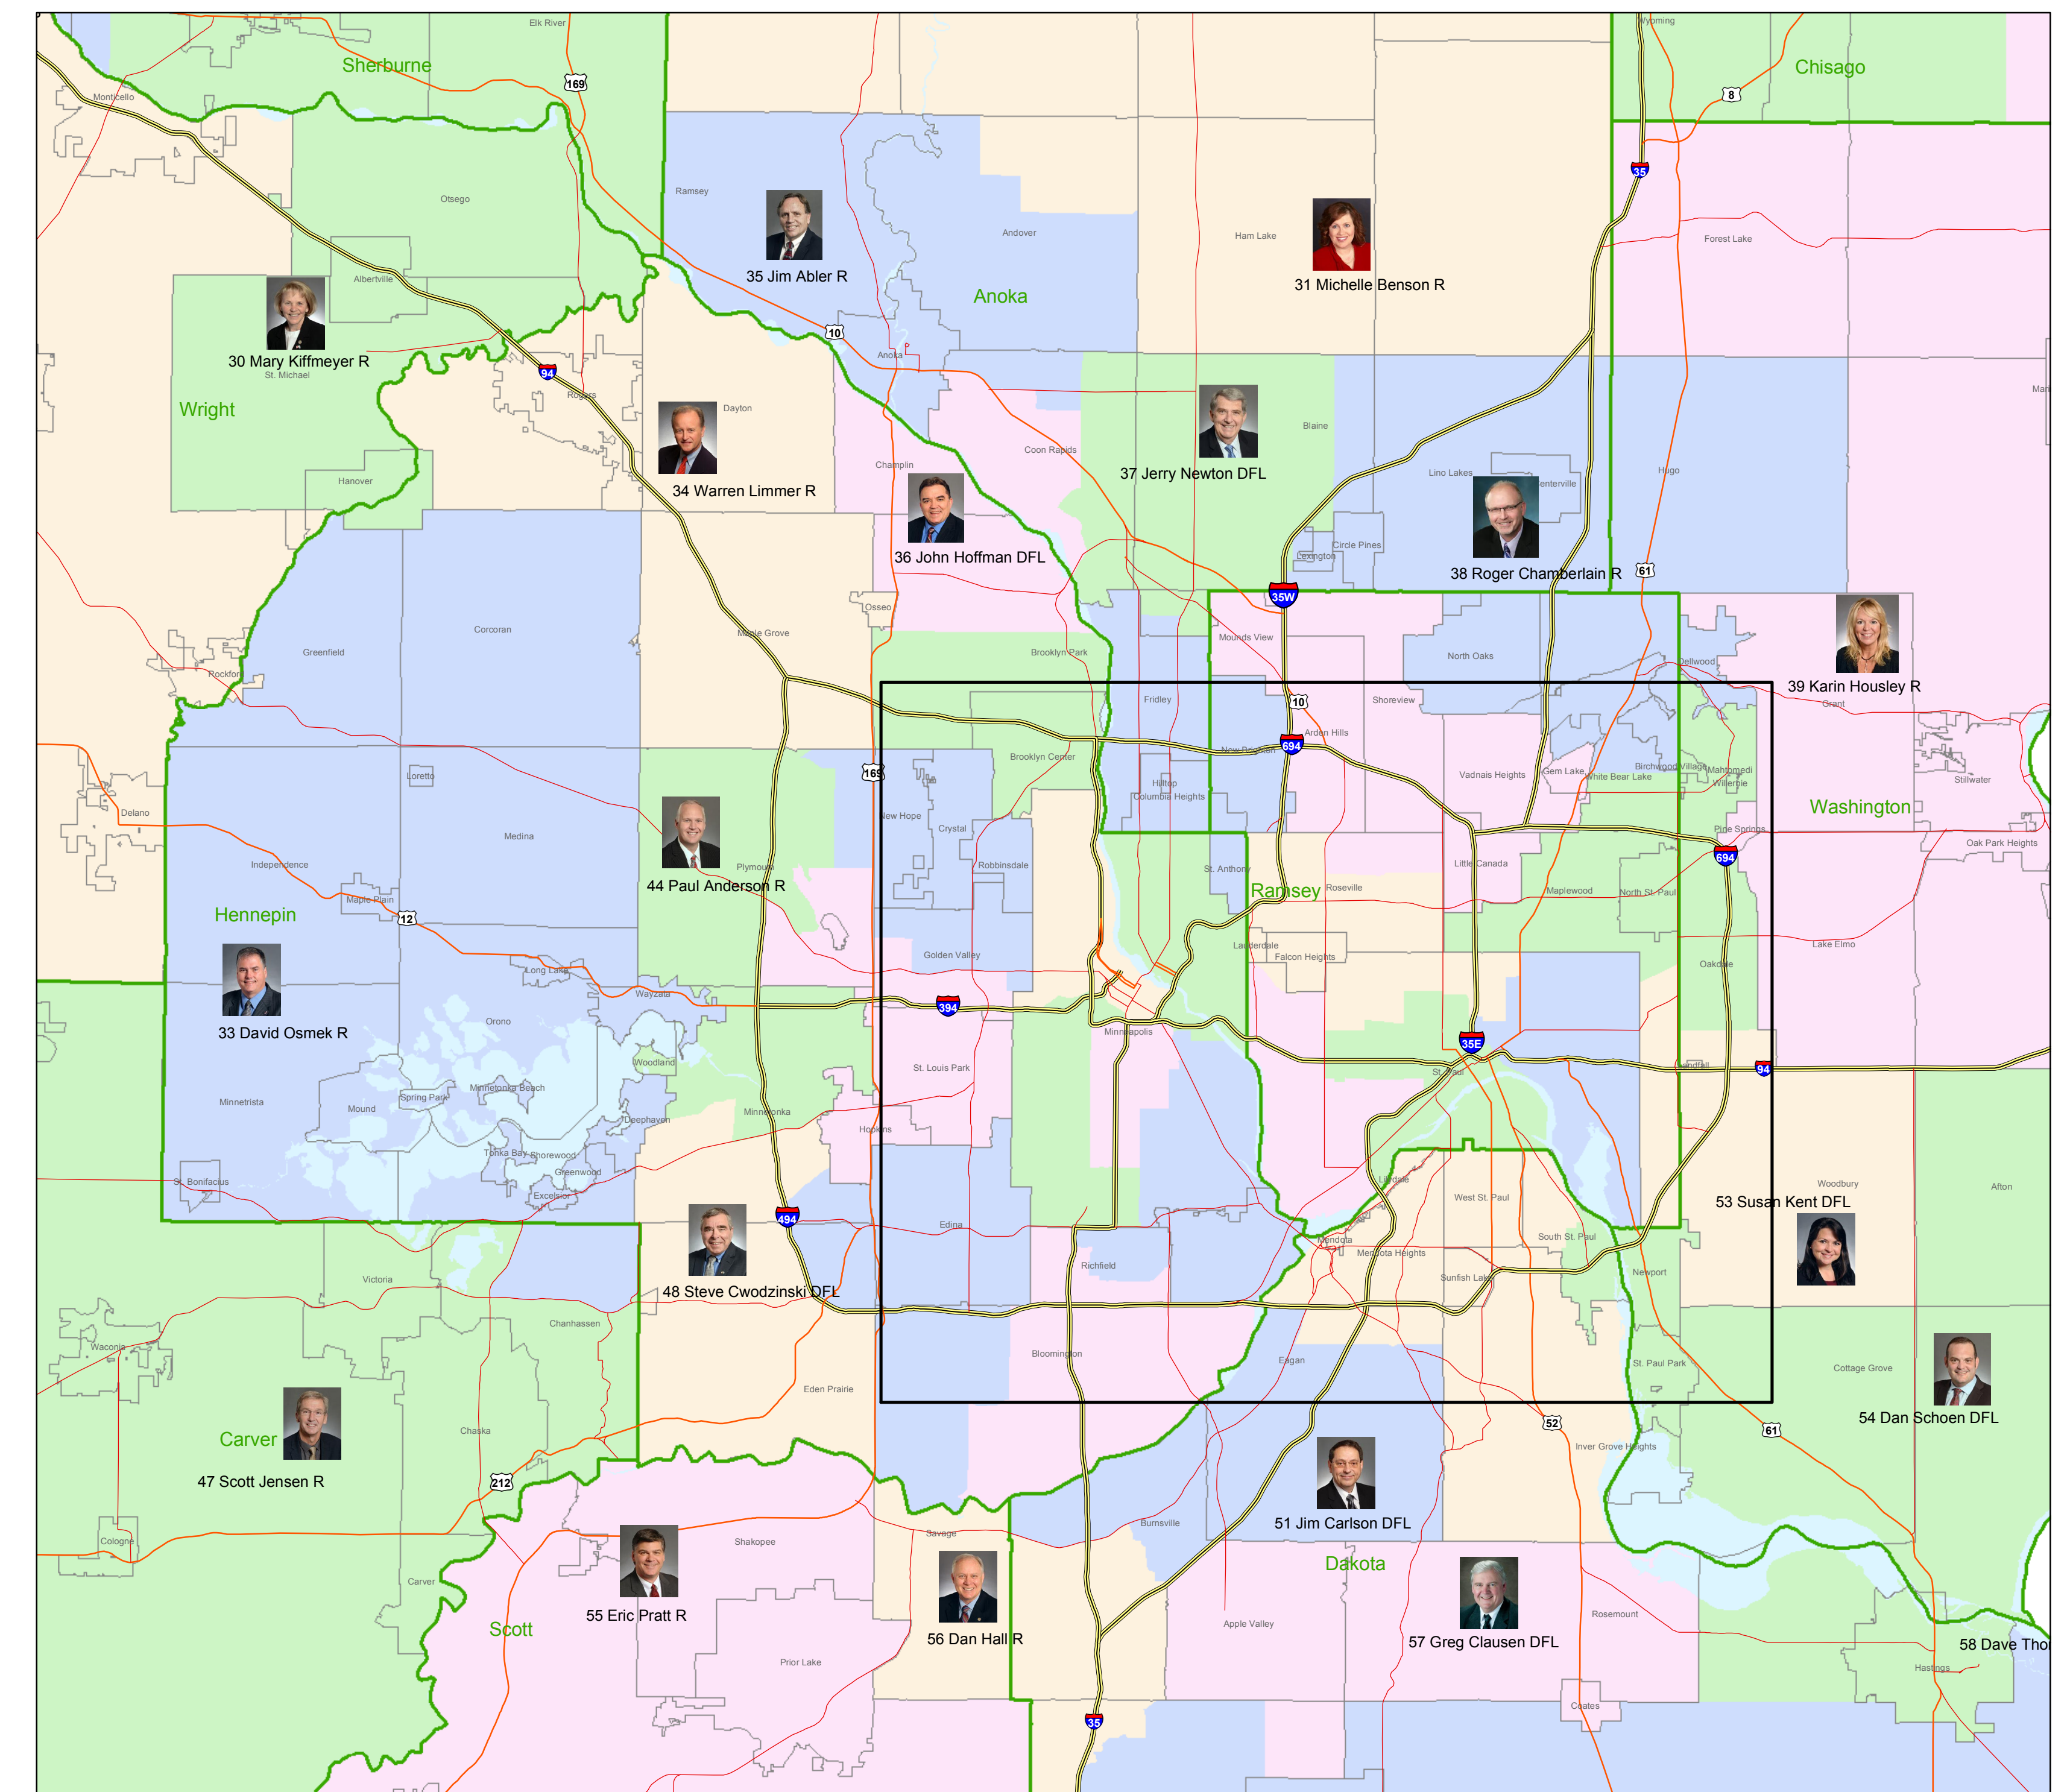

2017 Minnesota Senate

Election Results from 11/08/2016

Minneapolis and Saint Paul

Metro Area

Duluth

Mankato

Rochester

St. Cloud