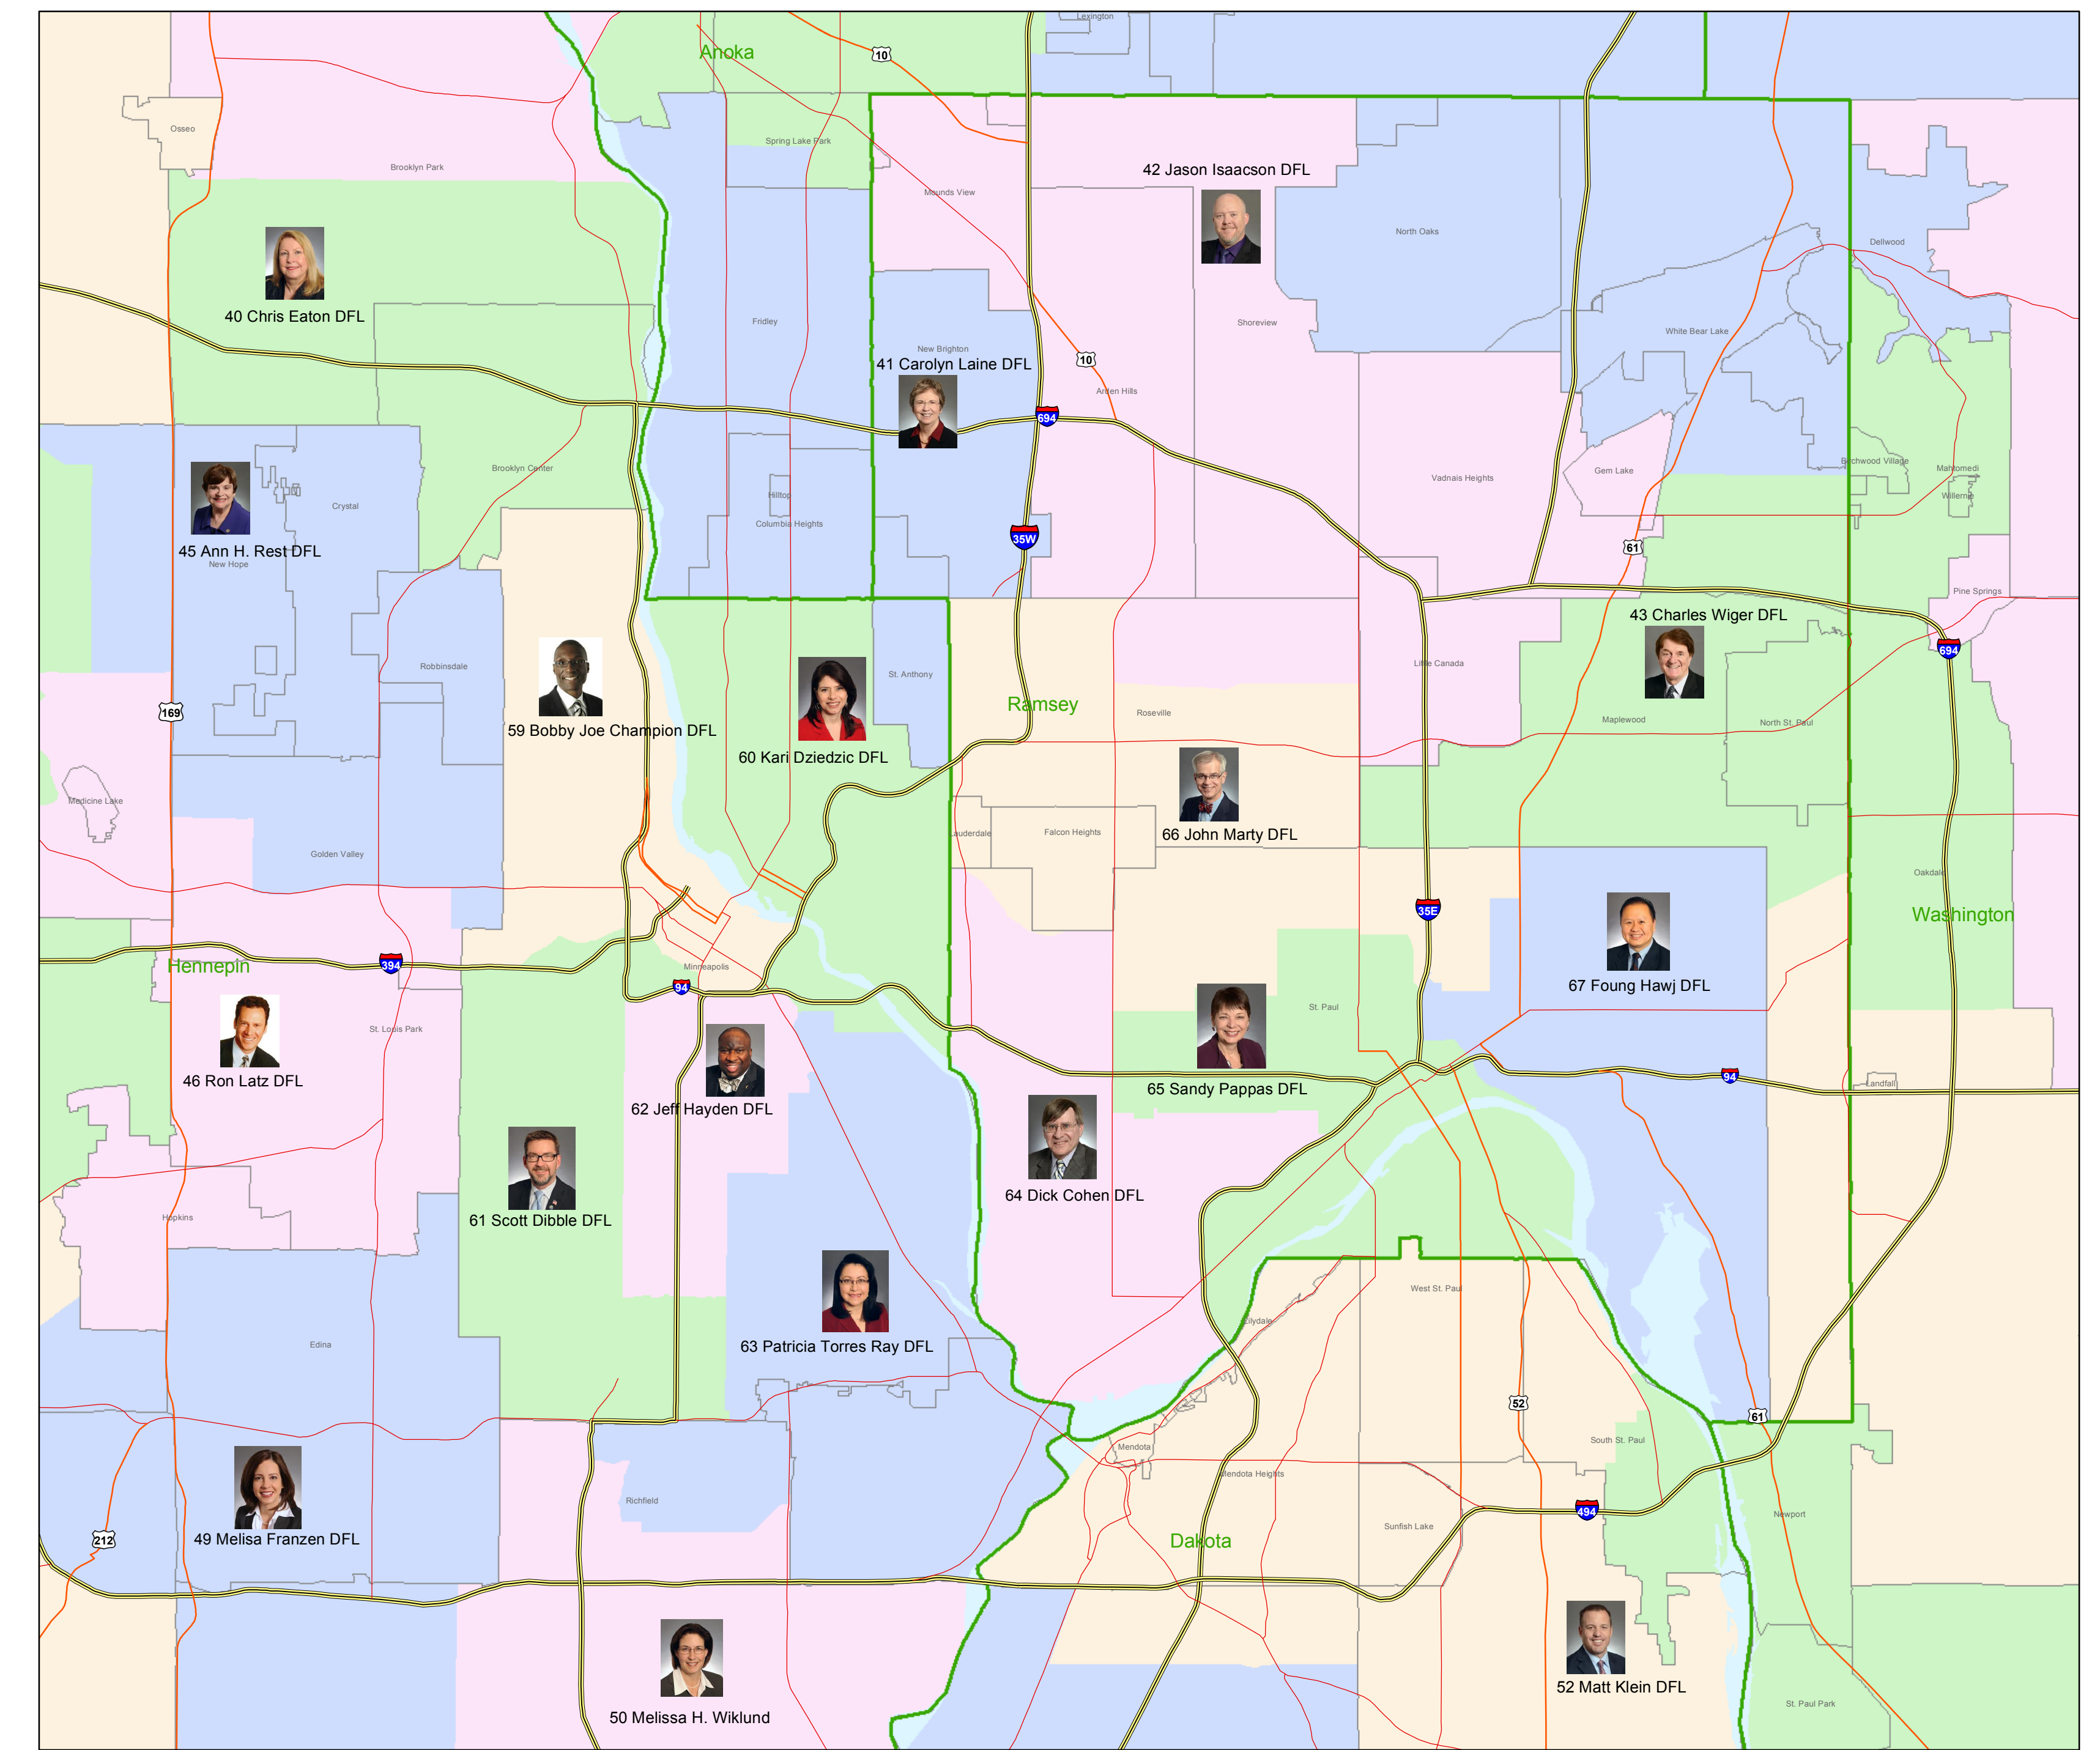

2017 Minnesota Senate

Election Results from 11/08/2016

Minneapolis and Saint Paul

Metro Area

Duluth

Mankato

Rochester

St. Cloud