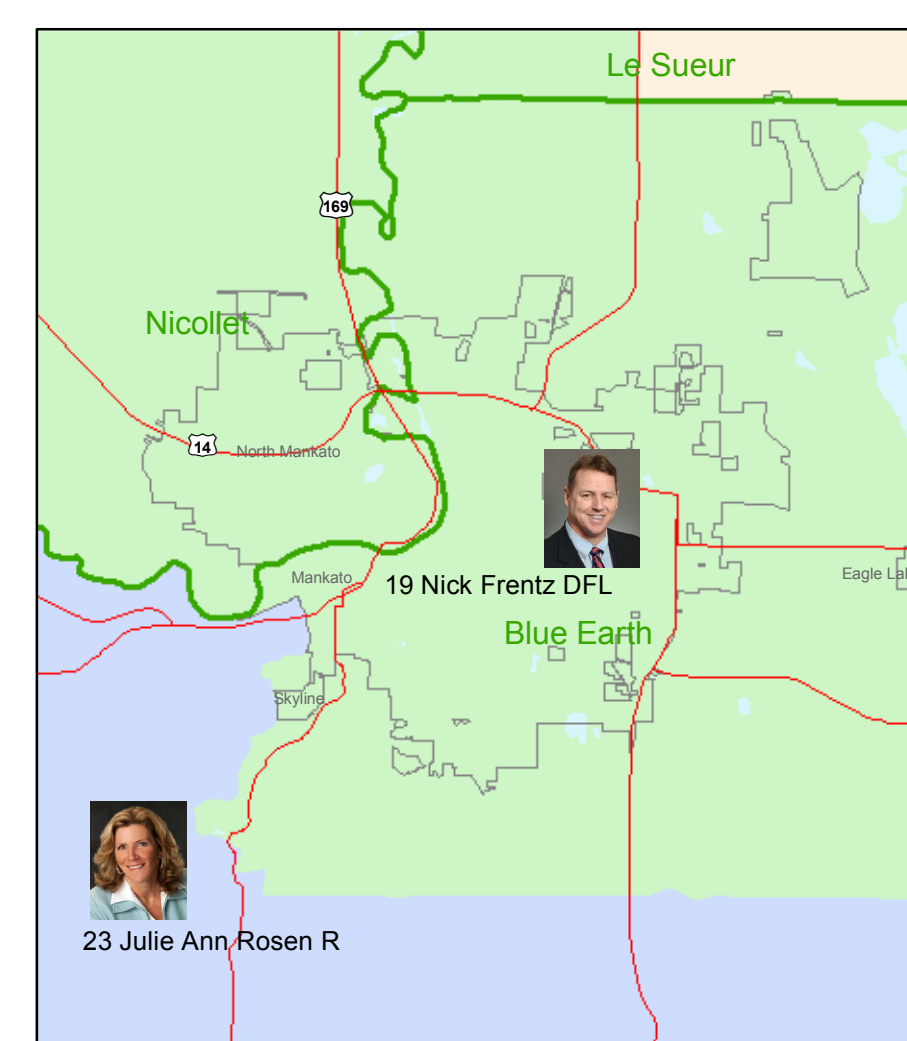

2017 Minnesota Senate

Election Results from 11/08/2016

Minneapolis and Saint Paul

Metro Area

Duluth

Mankato

Rochester

St. Cloud