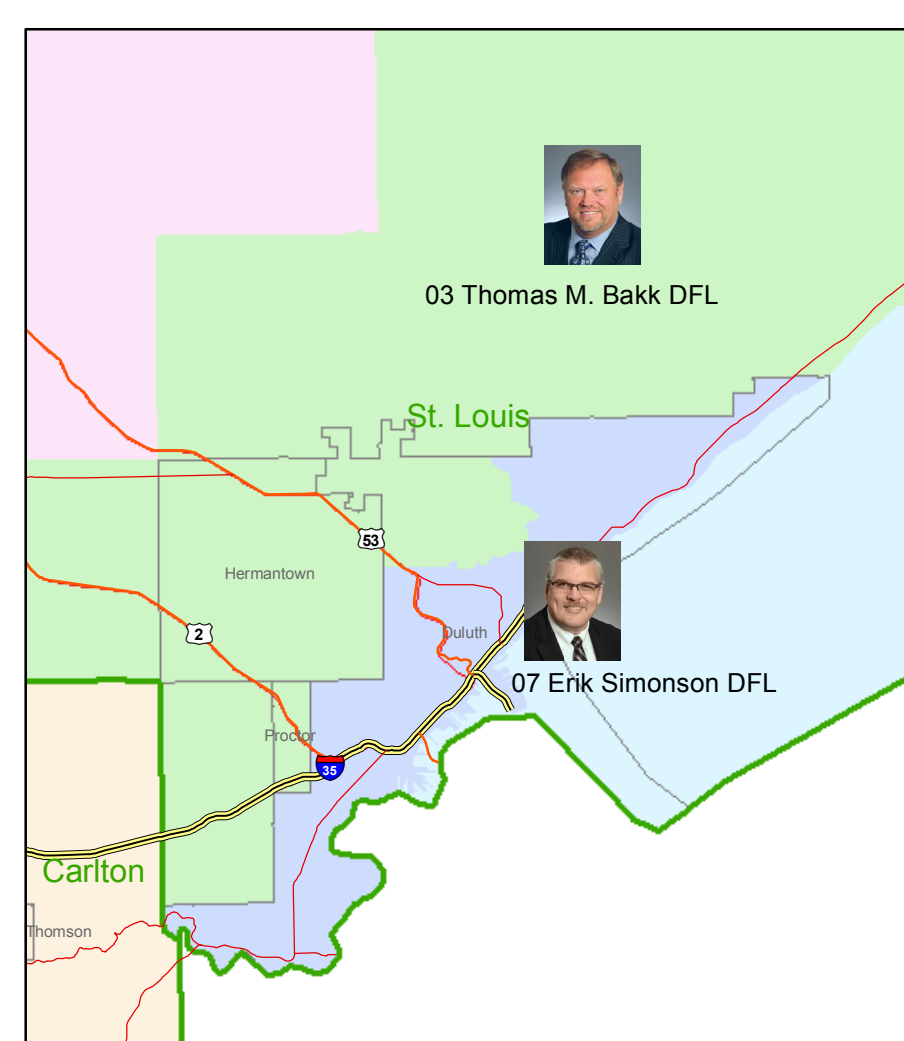

2017 Minnesota Senate

Election Results from 11/08/2016

Minneapolis and Saint Paul

Metro Area

Duluth

Mankato

Rochester

St. Cloud