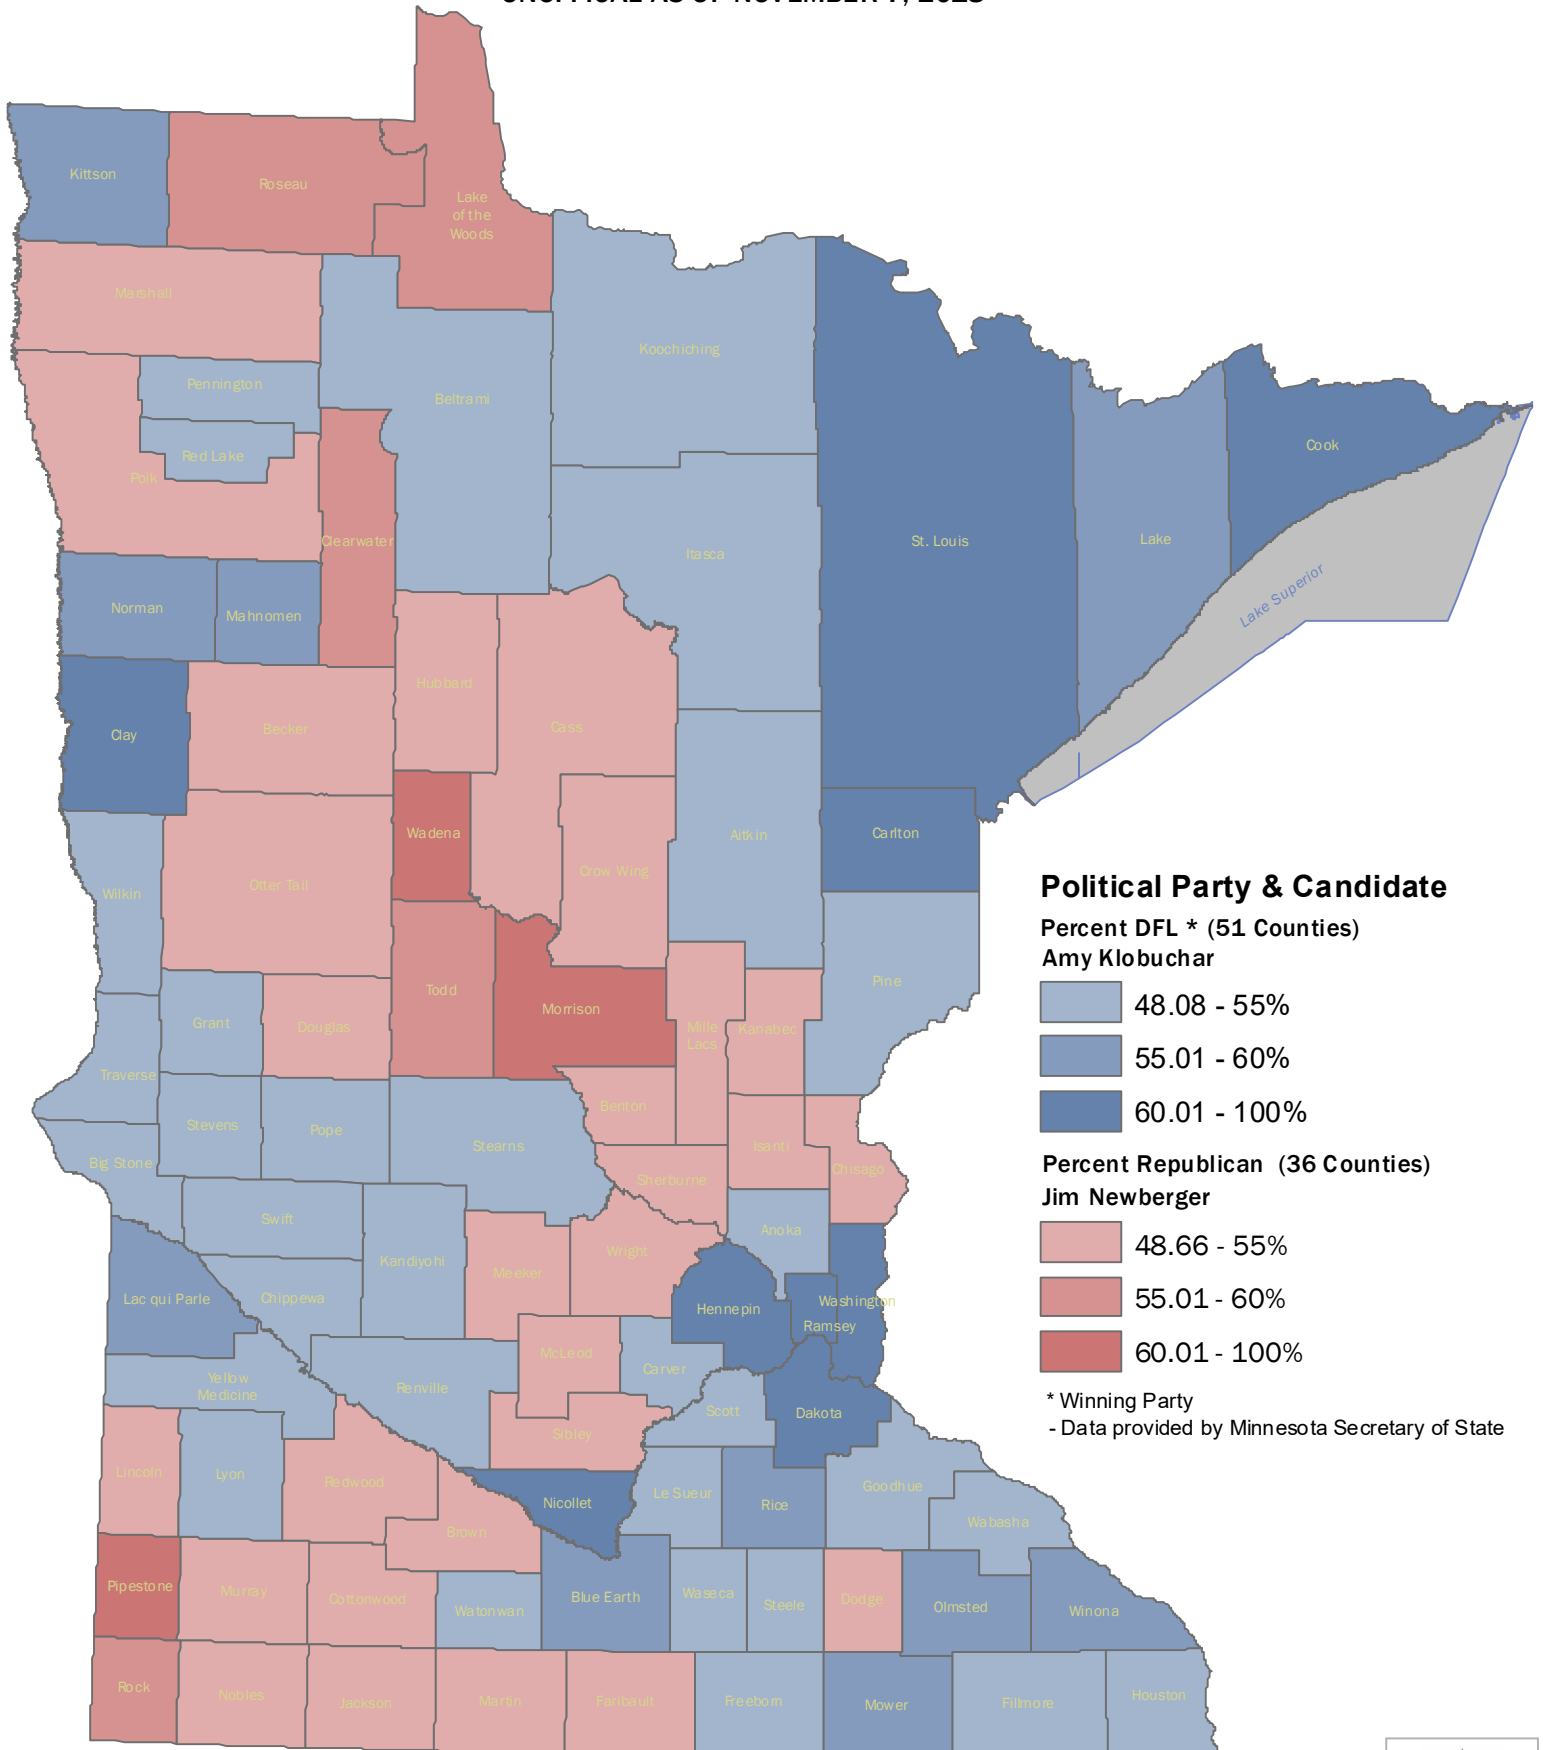

# 2018 U.S. SENATE ELECTION

## WINNING PARTY BY COUNTY

UNOFFICIAL AS OF NOVEMBER 7, 2018

### Political Party & Candidate

Percent DFL \* (51 Counties)

Amy Klobuchar

48.08 - 55%

55.01 - 60%

60.01 - 100%

Percent Republican (36 Counties)

Jim Newberger