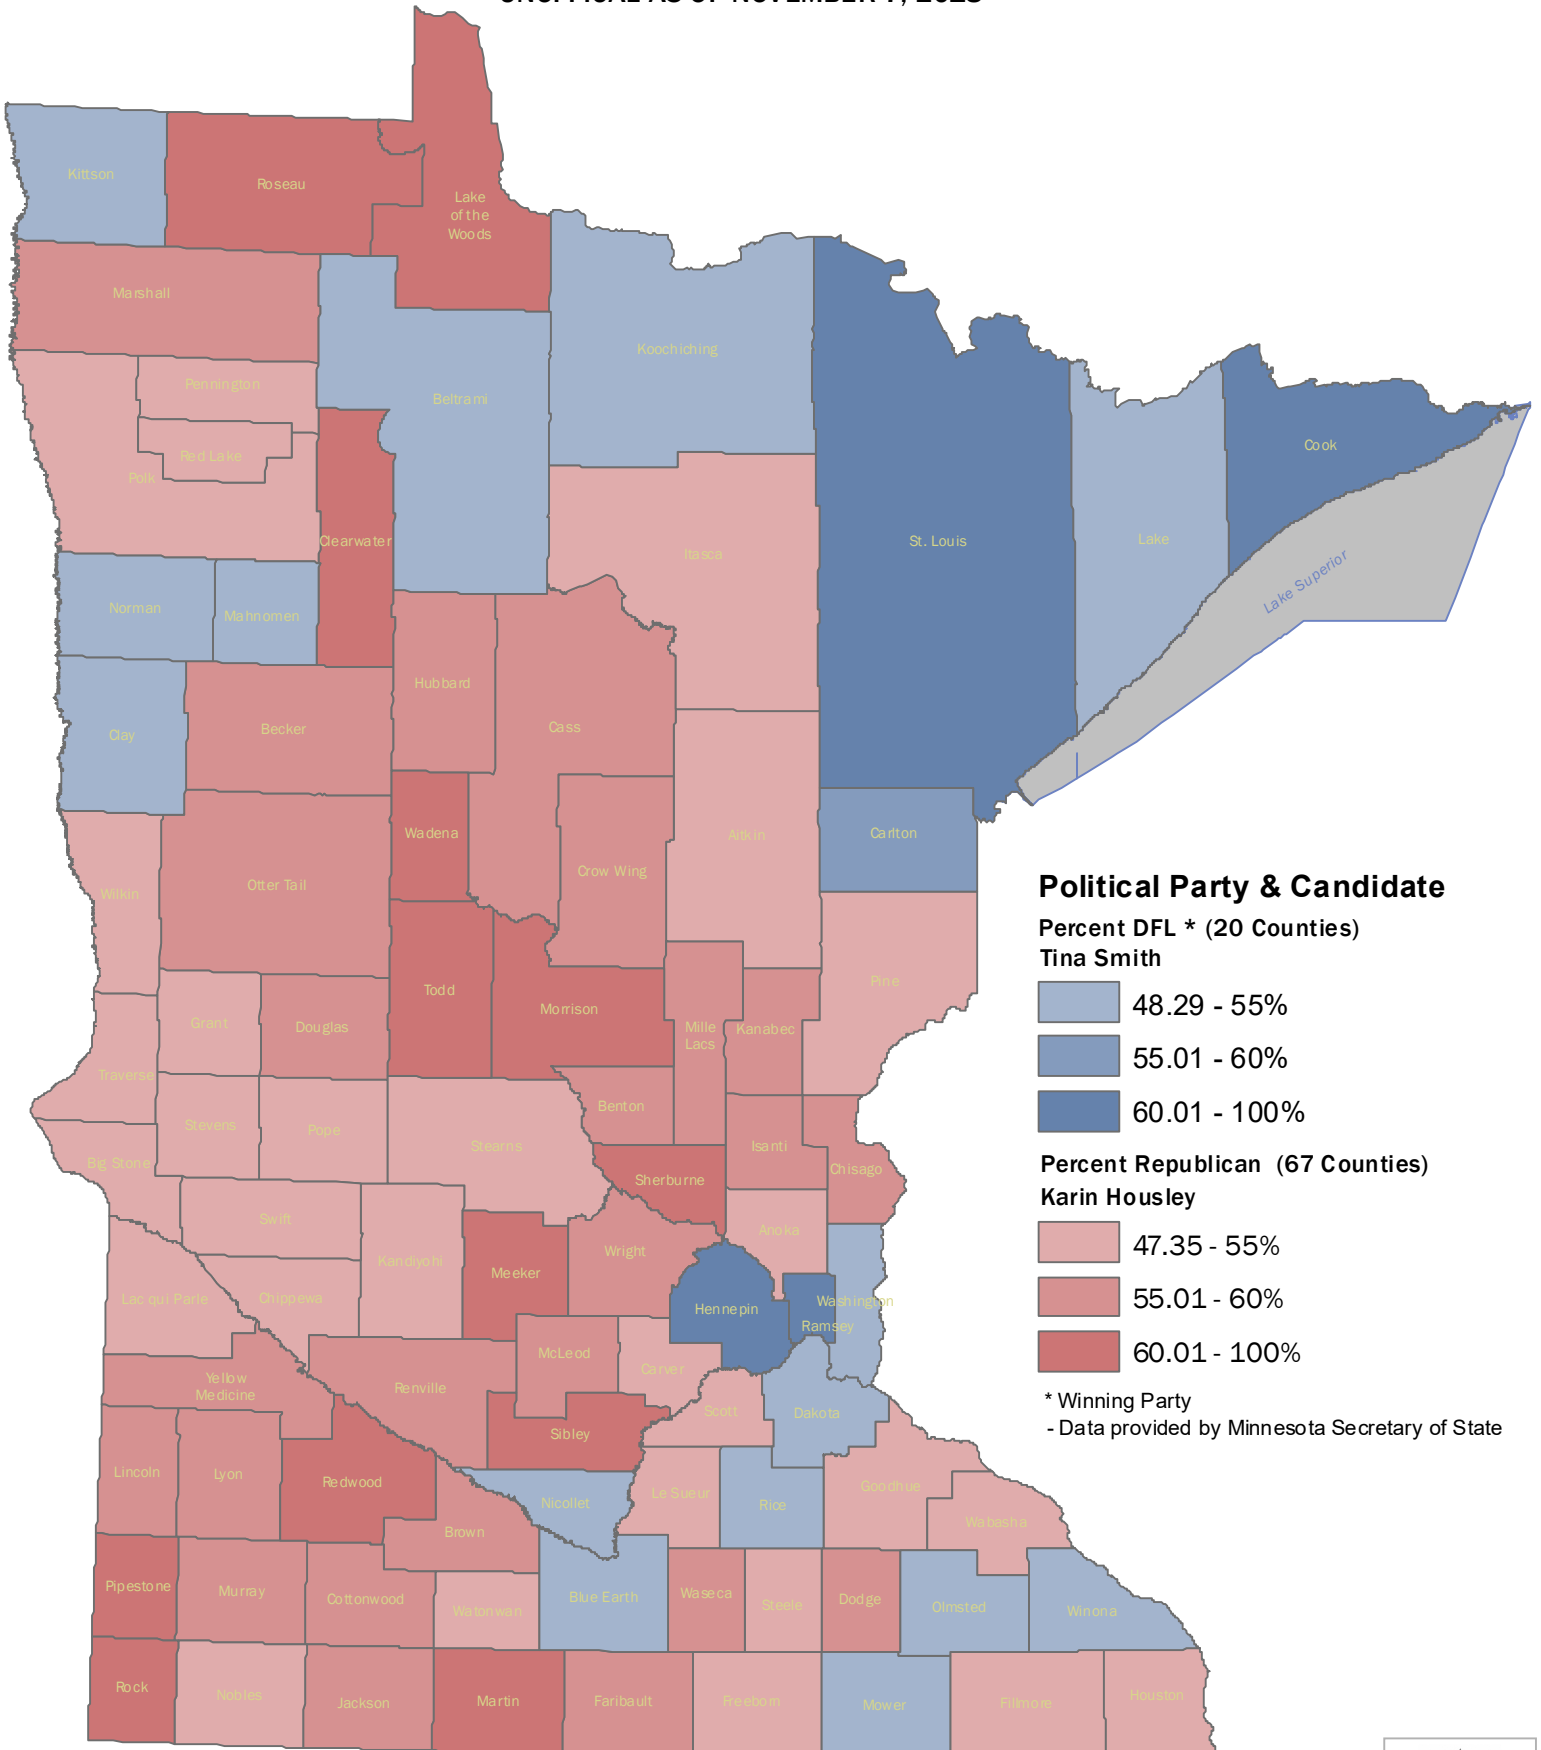

2018 U.S SENATE SPECIAL ELECTION

WINNING PARTY BY COUNTY

UNOFFICIAL AS OF NOVEMBER 7, 2018

Base data and features used on this map are derived from the 2010 TIGER files prepared by the U.S. Census Bureau.