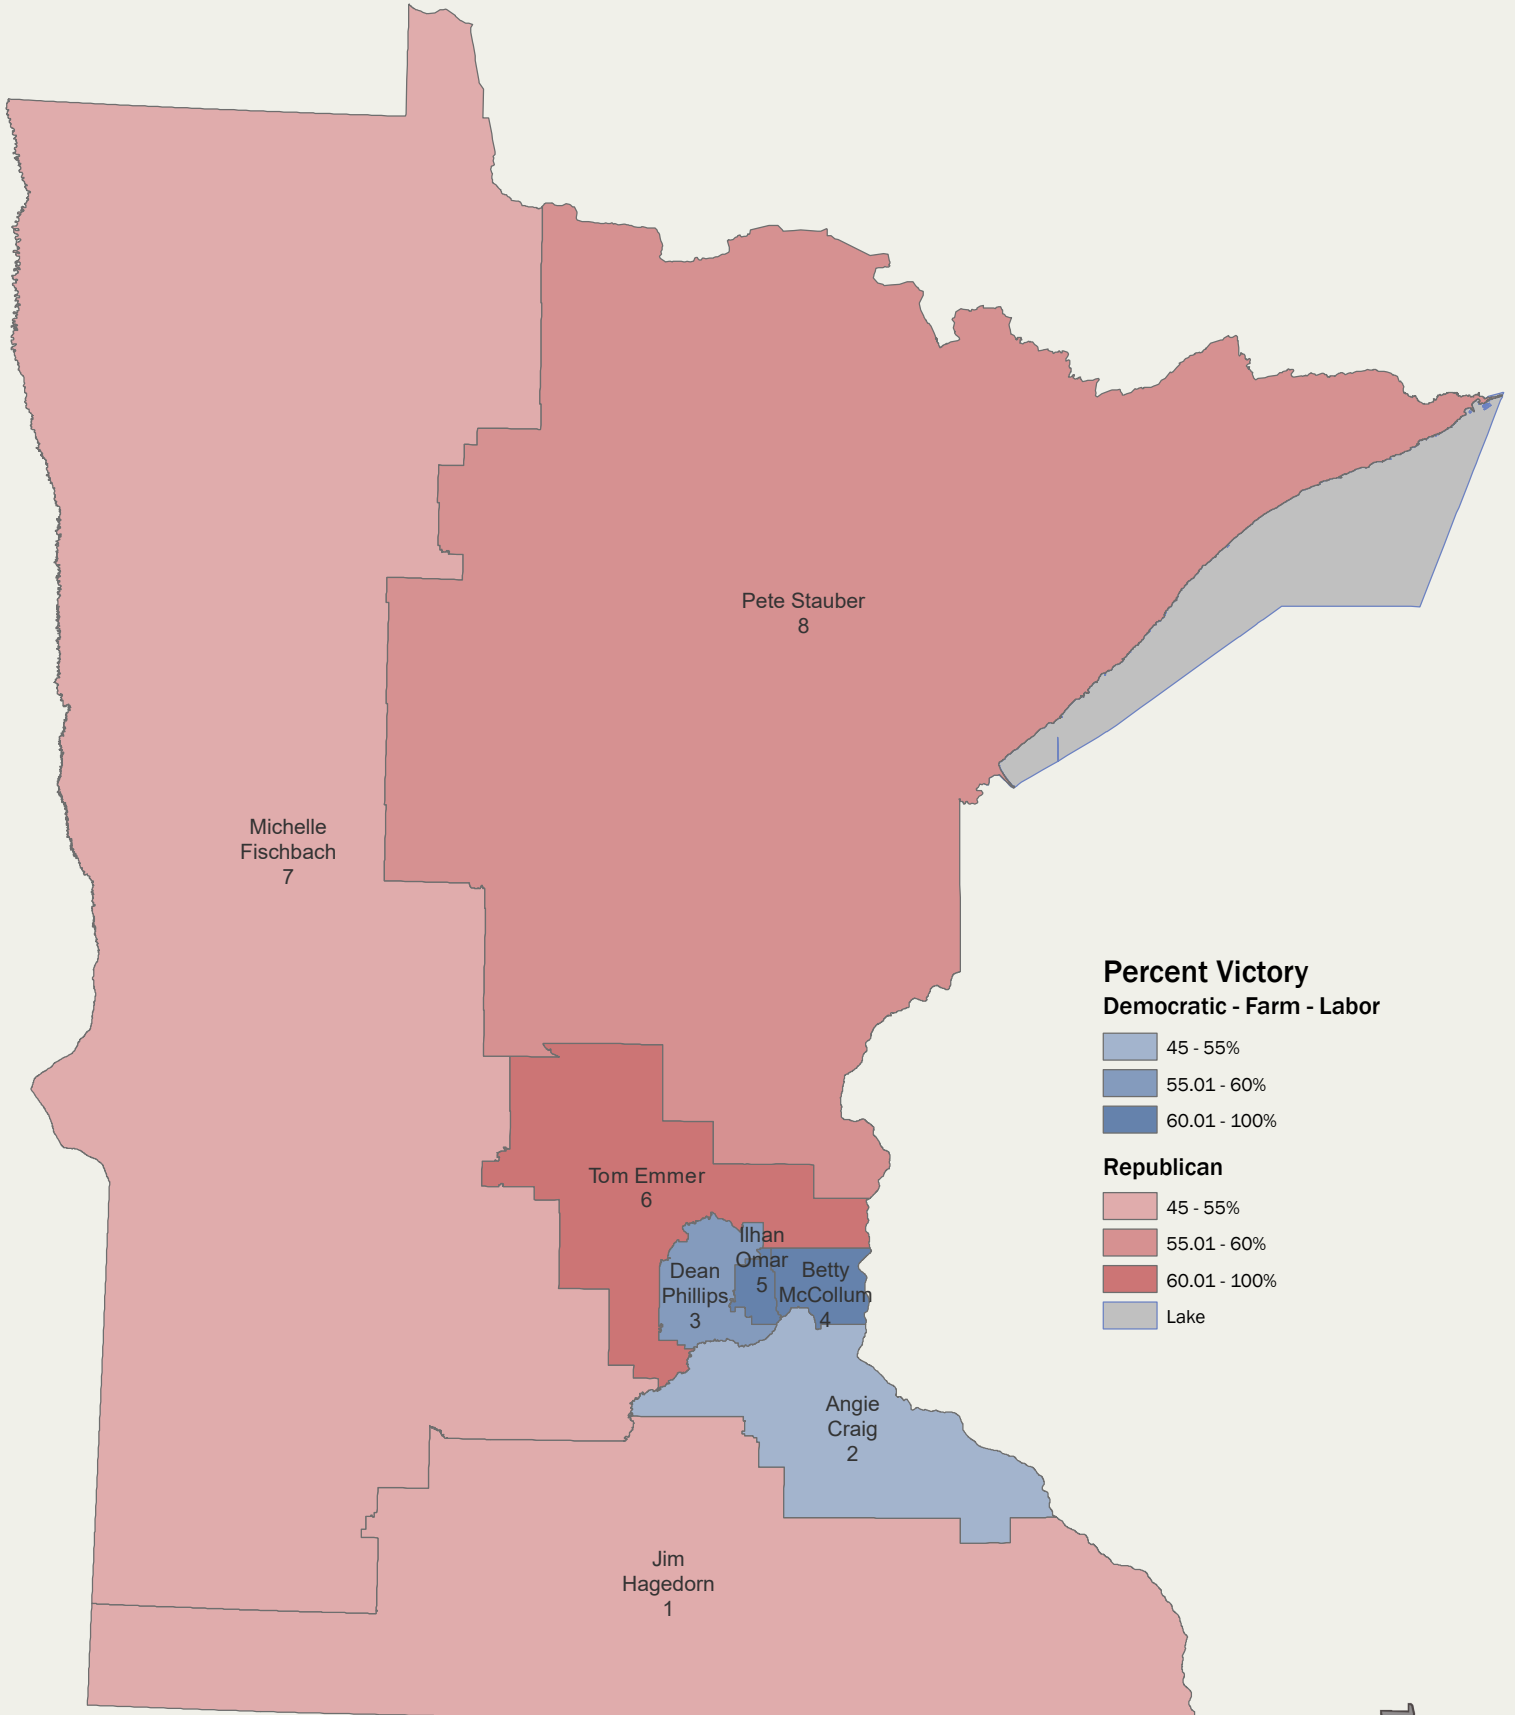

2020 U.S. House of Representatives Results

Unofficial County Results as of 11/09/2020

Percent Victory

Democratic - Farm - Labor

- 45 - 55%
- 55.01 - 60%
- 60.01 - 100%

Republican

- 45 - 55%
- 55.01 - 60%
- 60.01 - 100%
- Lake