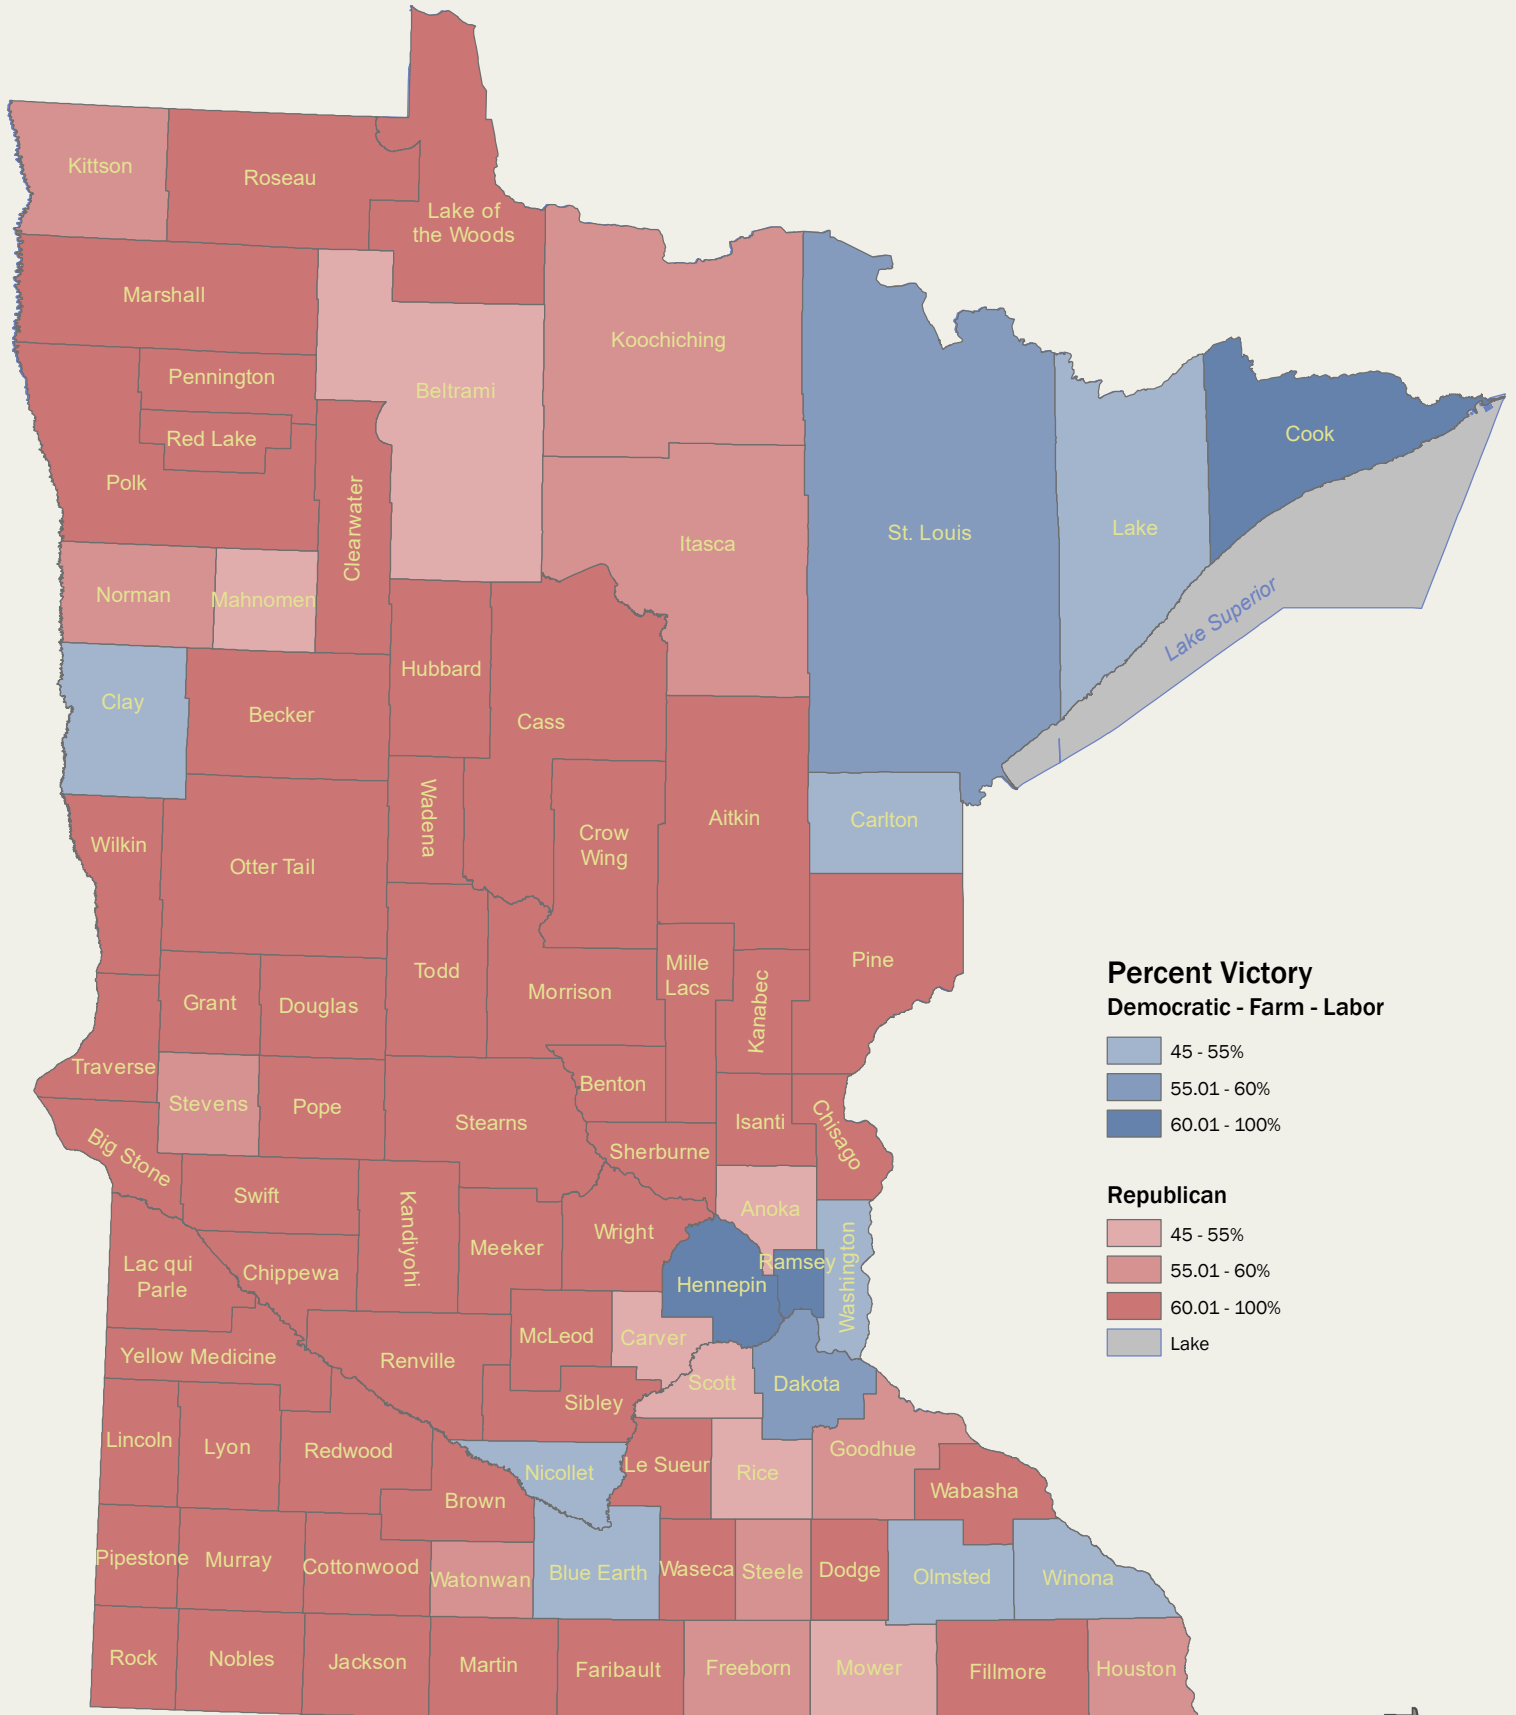

2020 Presidential Results

Unofficial County Results as of 11/09/2020

Percent Victory Democratic - Farm - Labor

- 45 - 55%
- 55.01 - 60%
- 60.01 - 100%

Republican

- 45 - 55%
- 55.01 - 60%
- 60.01 - 100%
- Lake