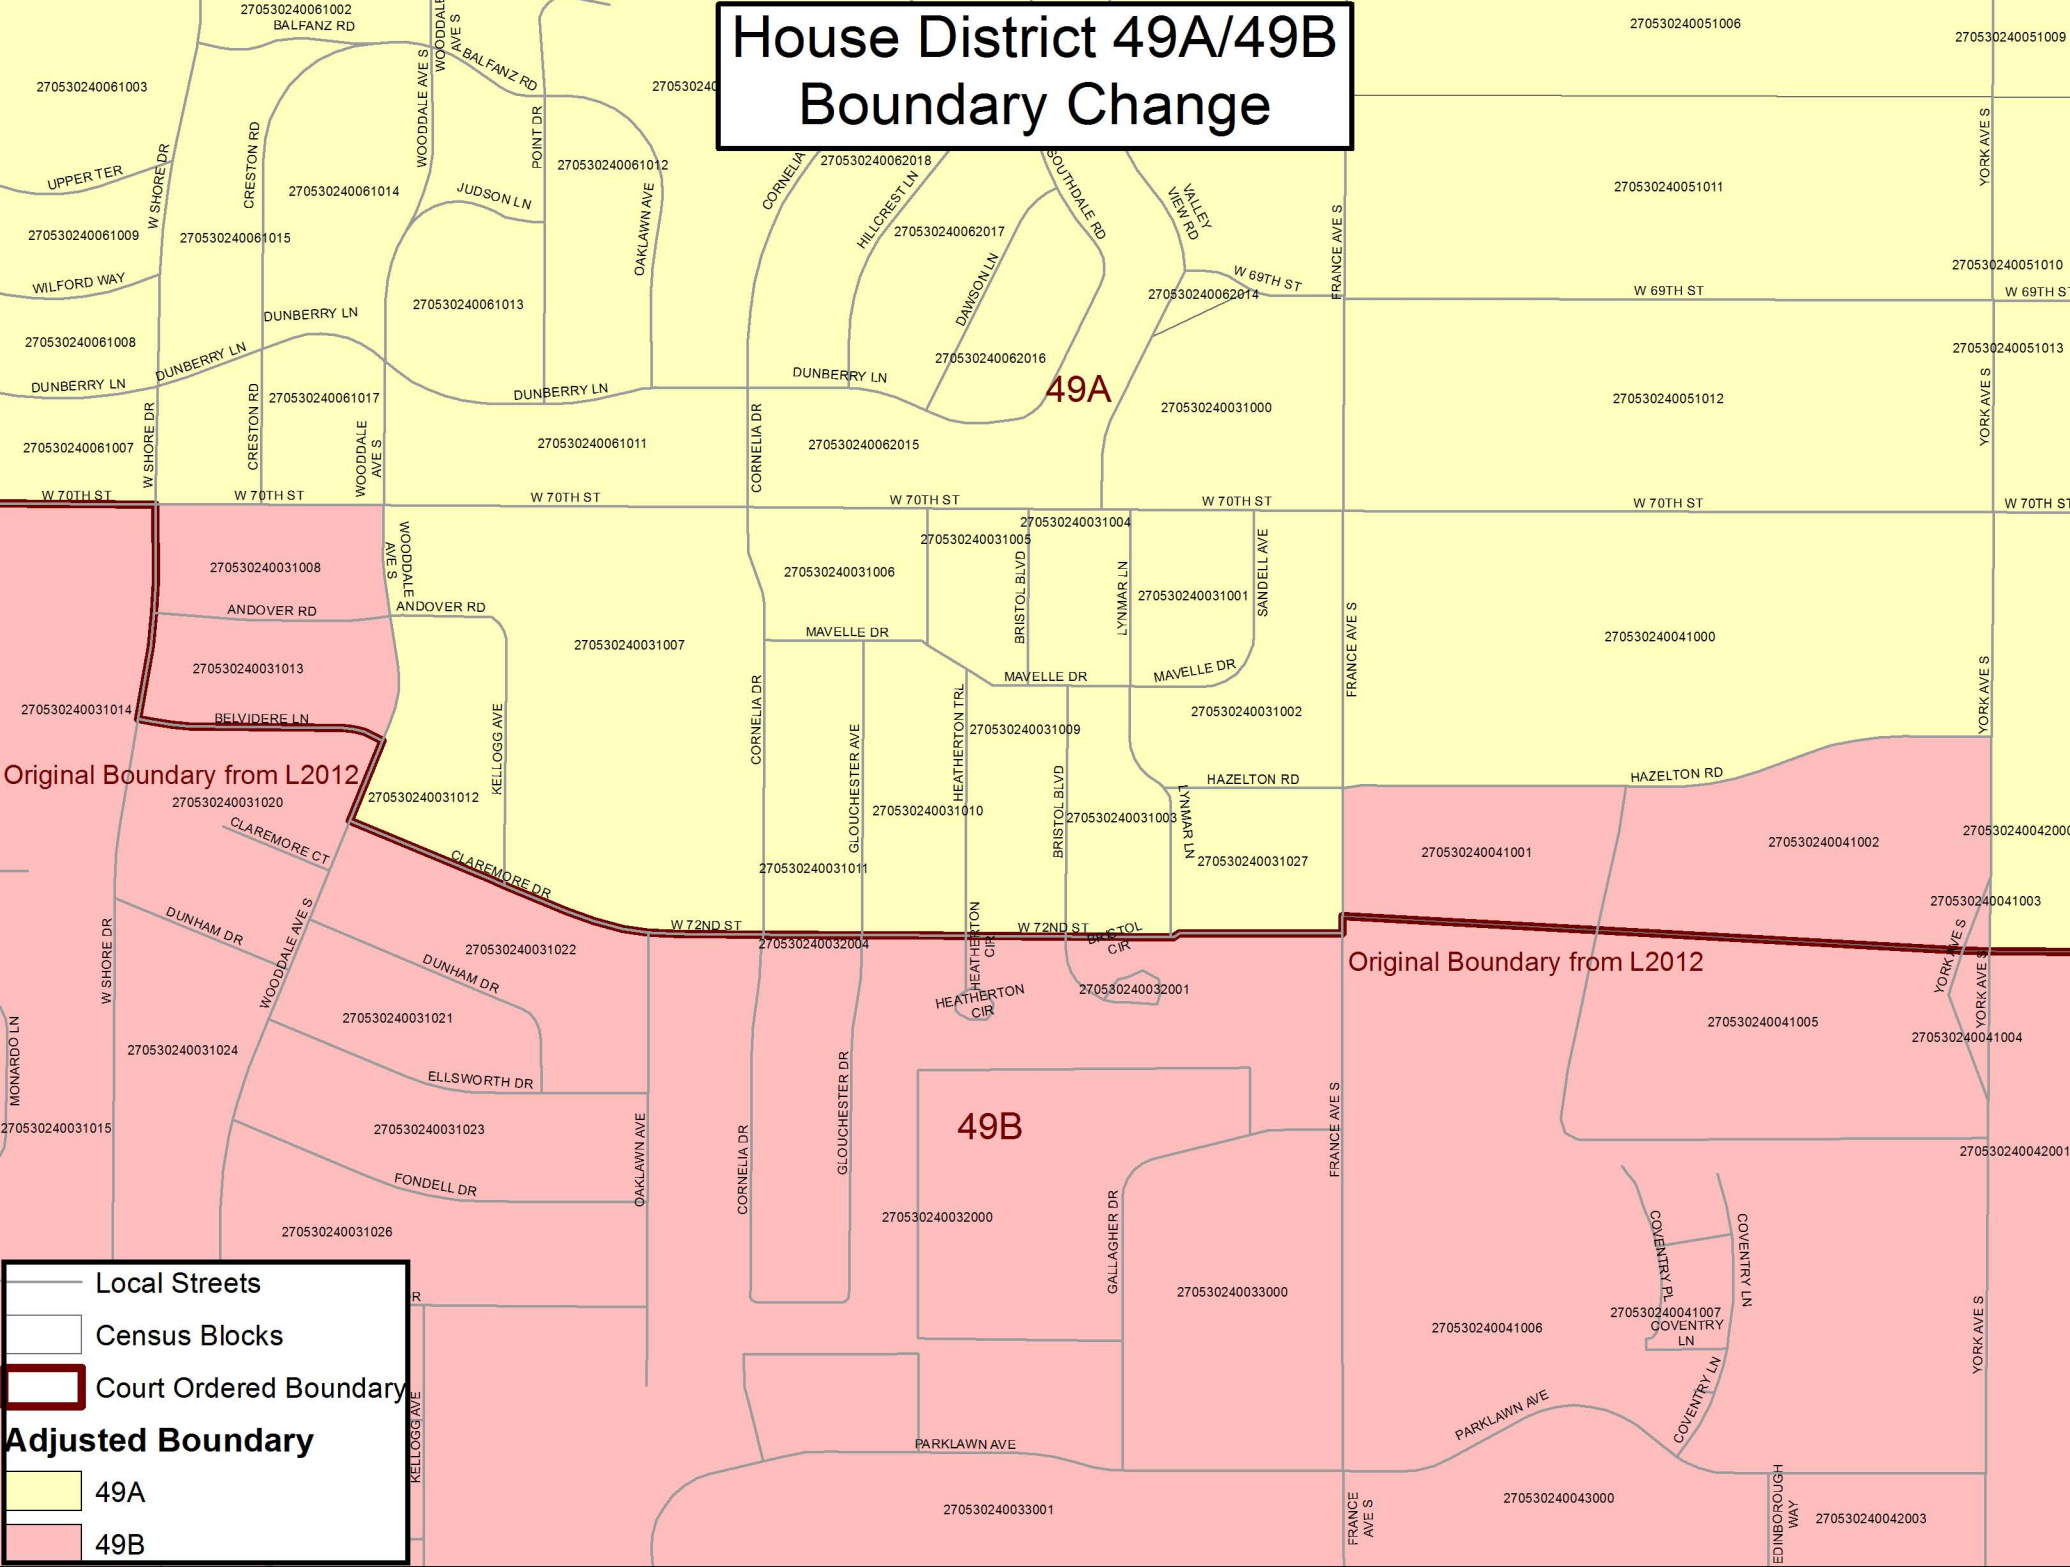

House District 49A/49B Boundary Change

Original Boundary from L2012

Original Boundary from L2012

	Local Streets
	Census Blocks
	Court Ordered Boundary
Adjusted Boundary	
	49A
	49B

49A

49B

Map labels include street names such as BALFANZ RD, WOODDALE AVE S, W 70TH ST, W 72ND ST, ANDOVER RD, BELVIDERE LN, CLAREMORE DR, DUNHAM DR, ELLSWORTH DR, FONDELL DR, PARKLAWN AVE, and COVENTRY LN. Census block numbers are also present throughout the map.