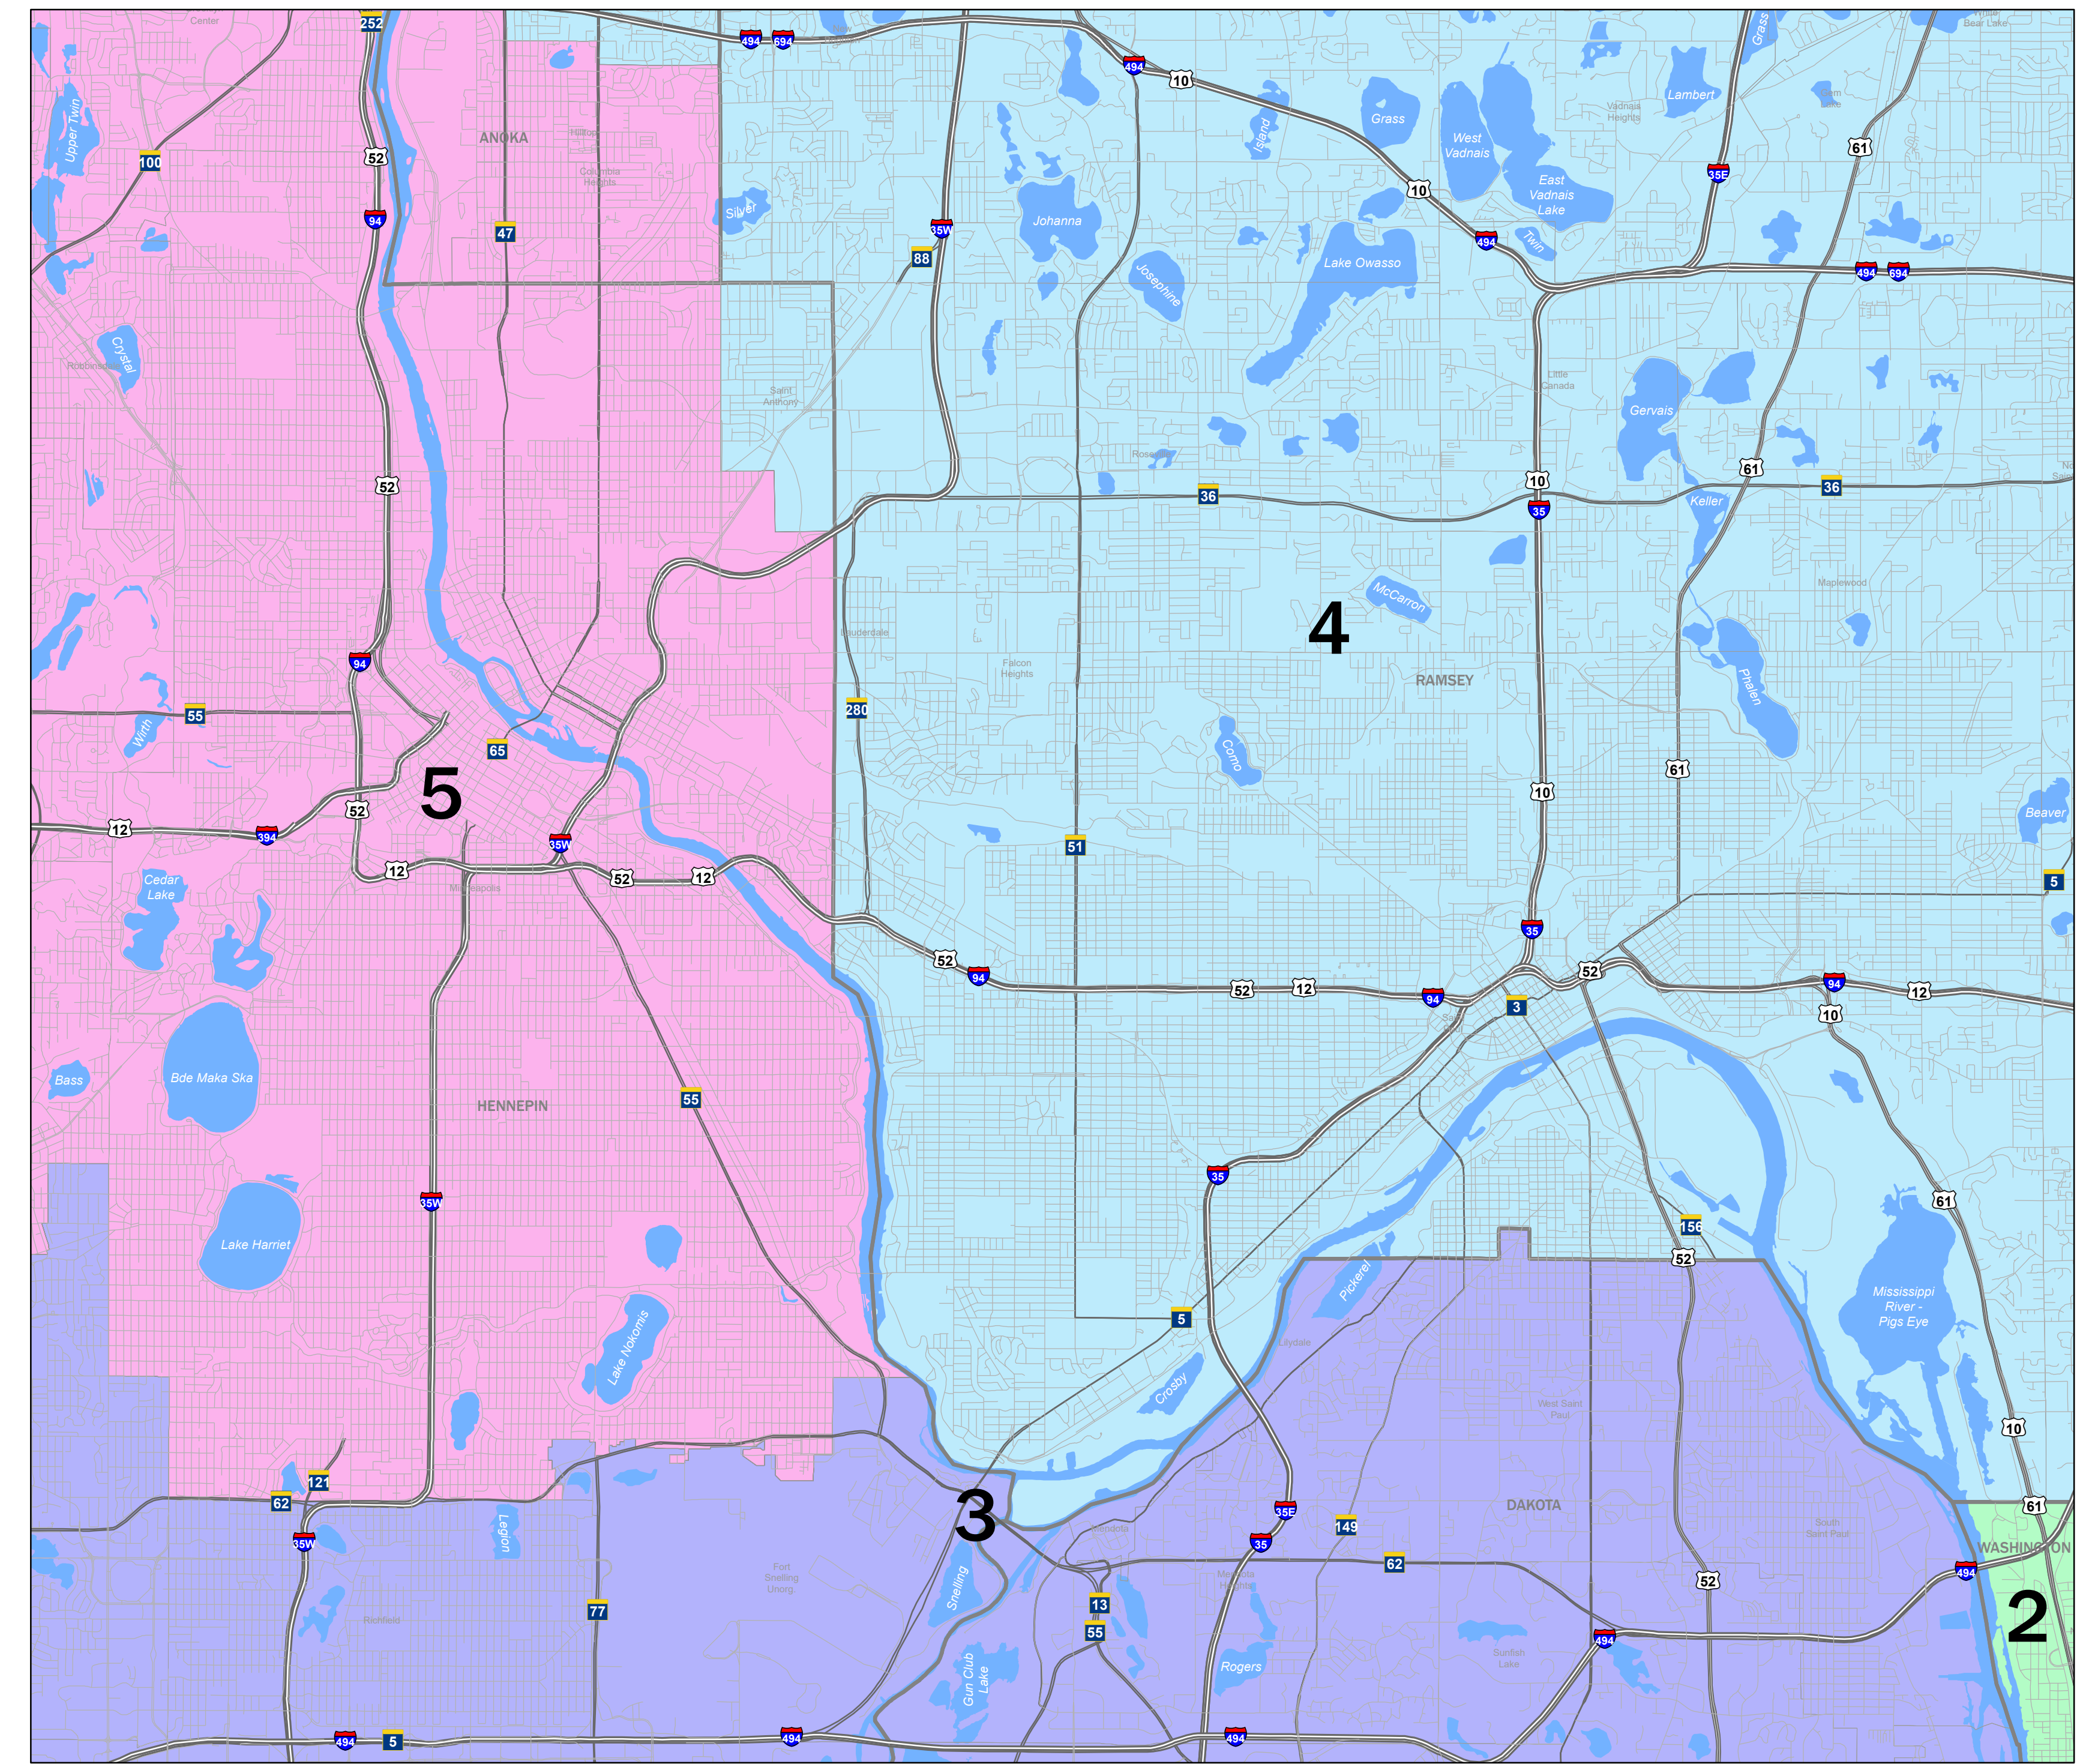

Minnesota Congressional Districts C2102-0 December 03, 2021

- Interstate Highways
- US Highways
- State Highways
- Local Streets
- Cities and Towns
- Counties
- American Indian Lands

Minneapolis and St. Paul

Metro Area

Duluth

Mankato

Rochester

St. Cloud

Moorhead