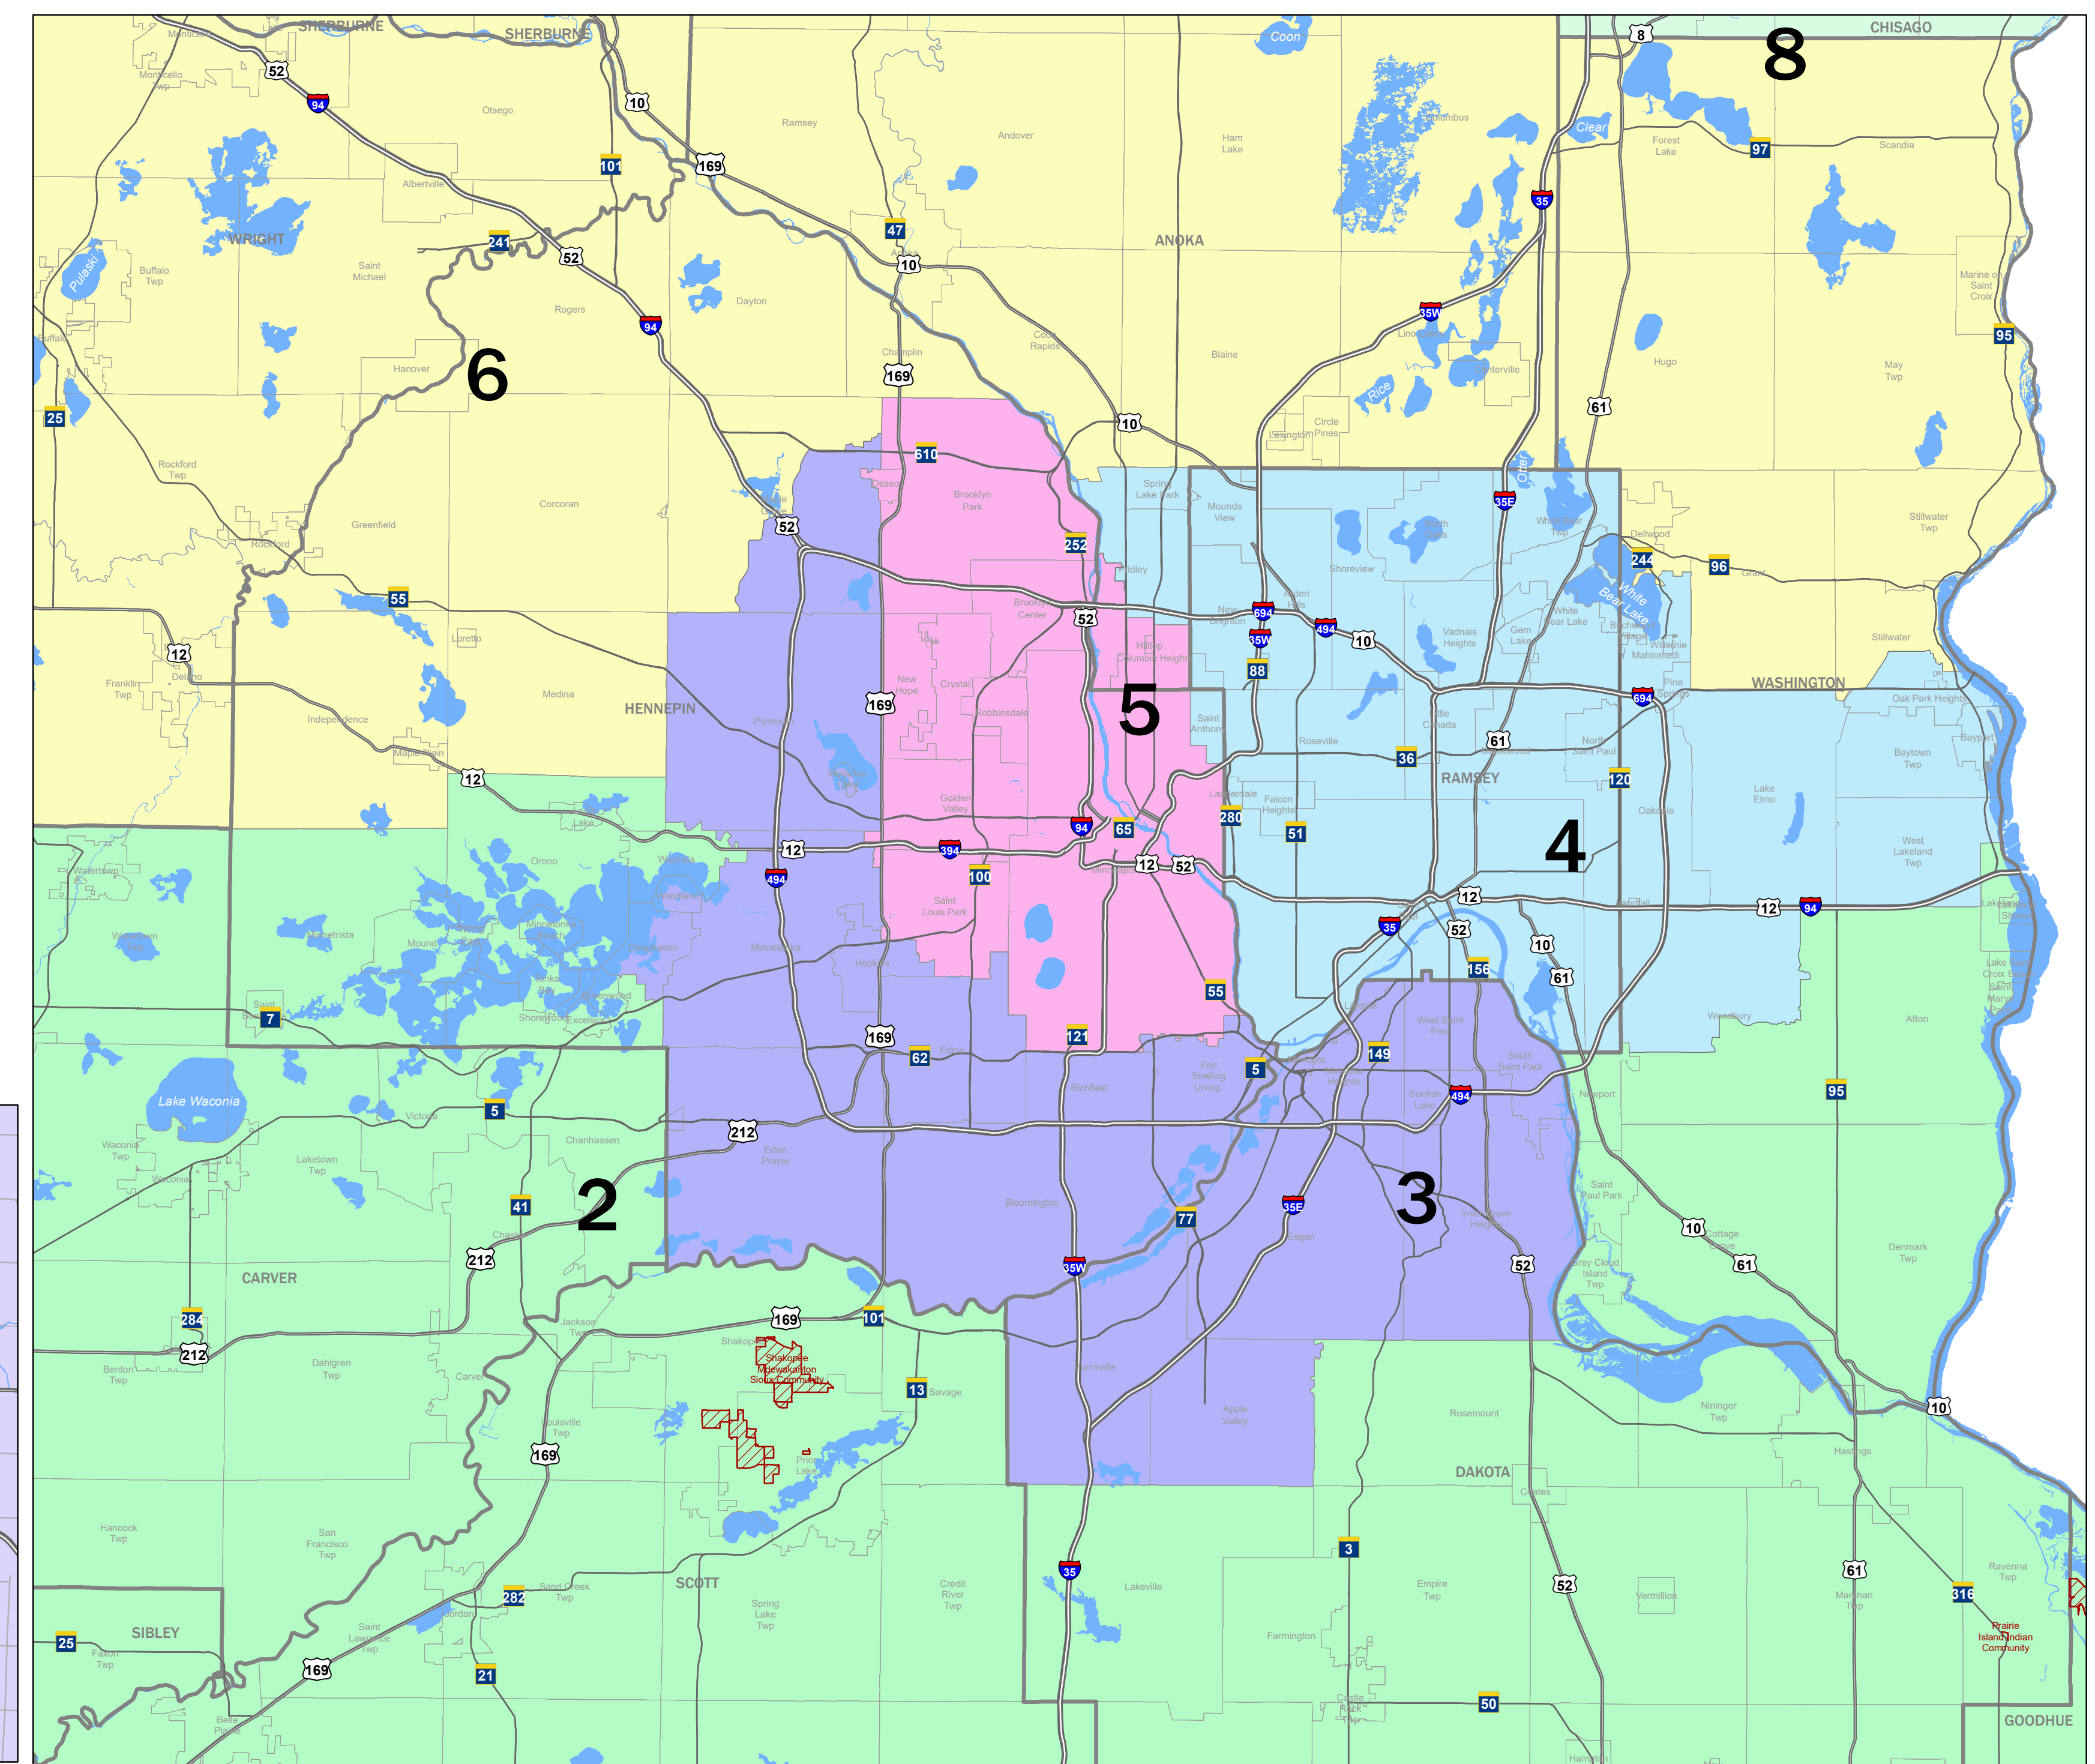

Minnesota Congressional Districts C2102-0 December 03, 2021

- Interstate Highways
- US Highways
- State Highways
- Local Streets
- Cities and Towns
- Counties
- American Indian Lands

Minneapolis and St. Paul

Metro Area

Duluth

Mankato

Rochester

St. Cloud

Moorhead