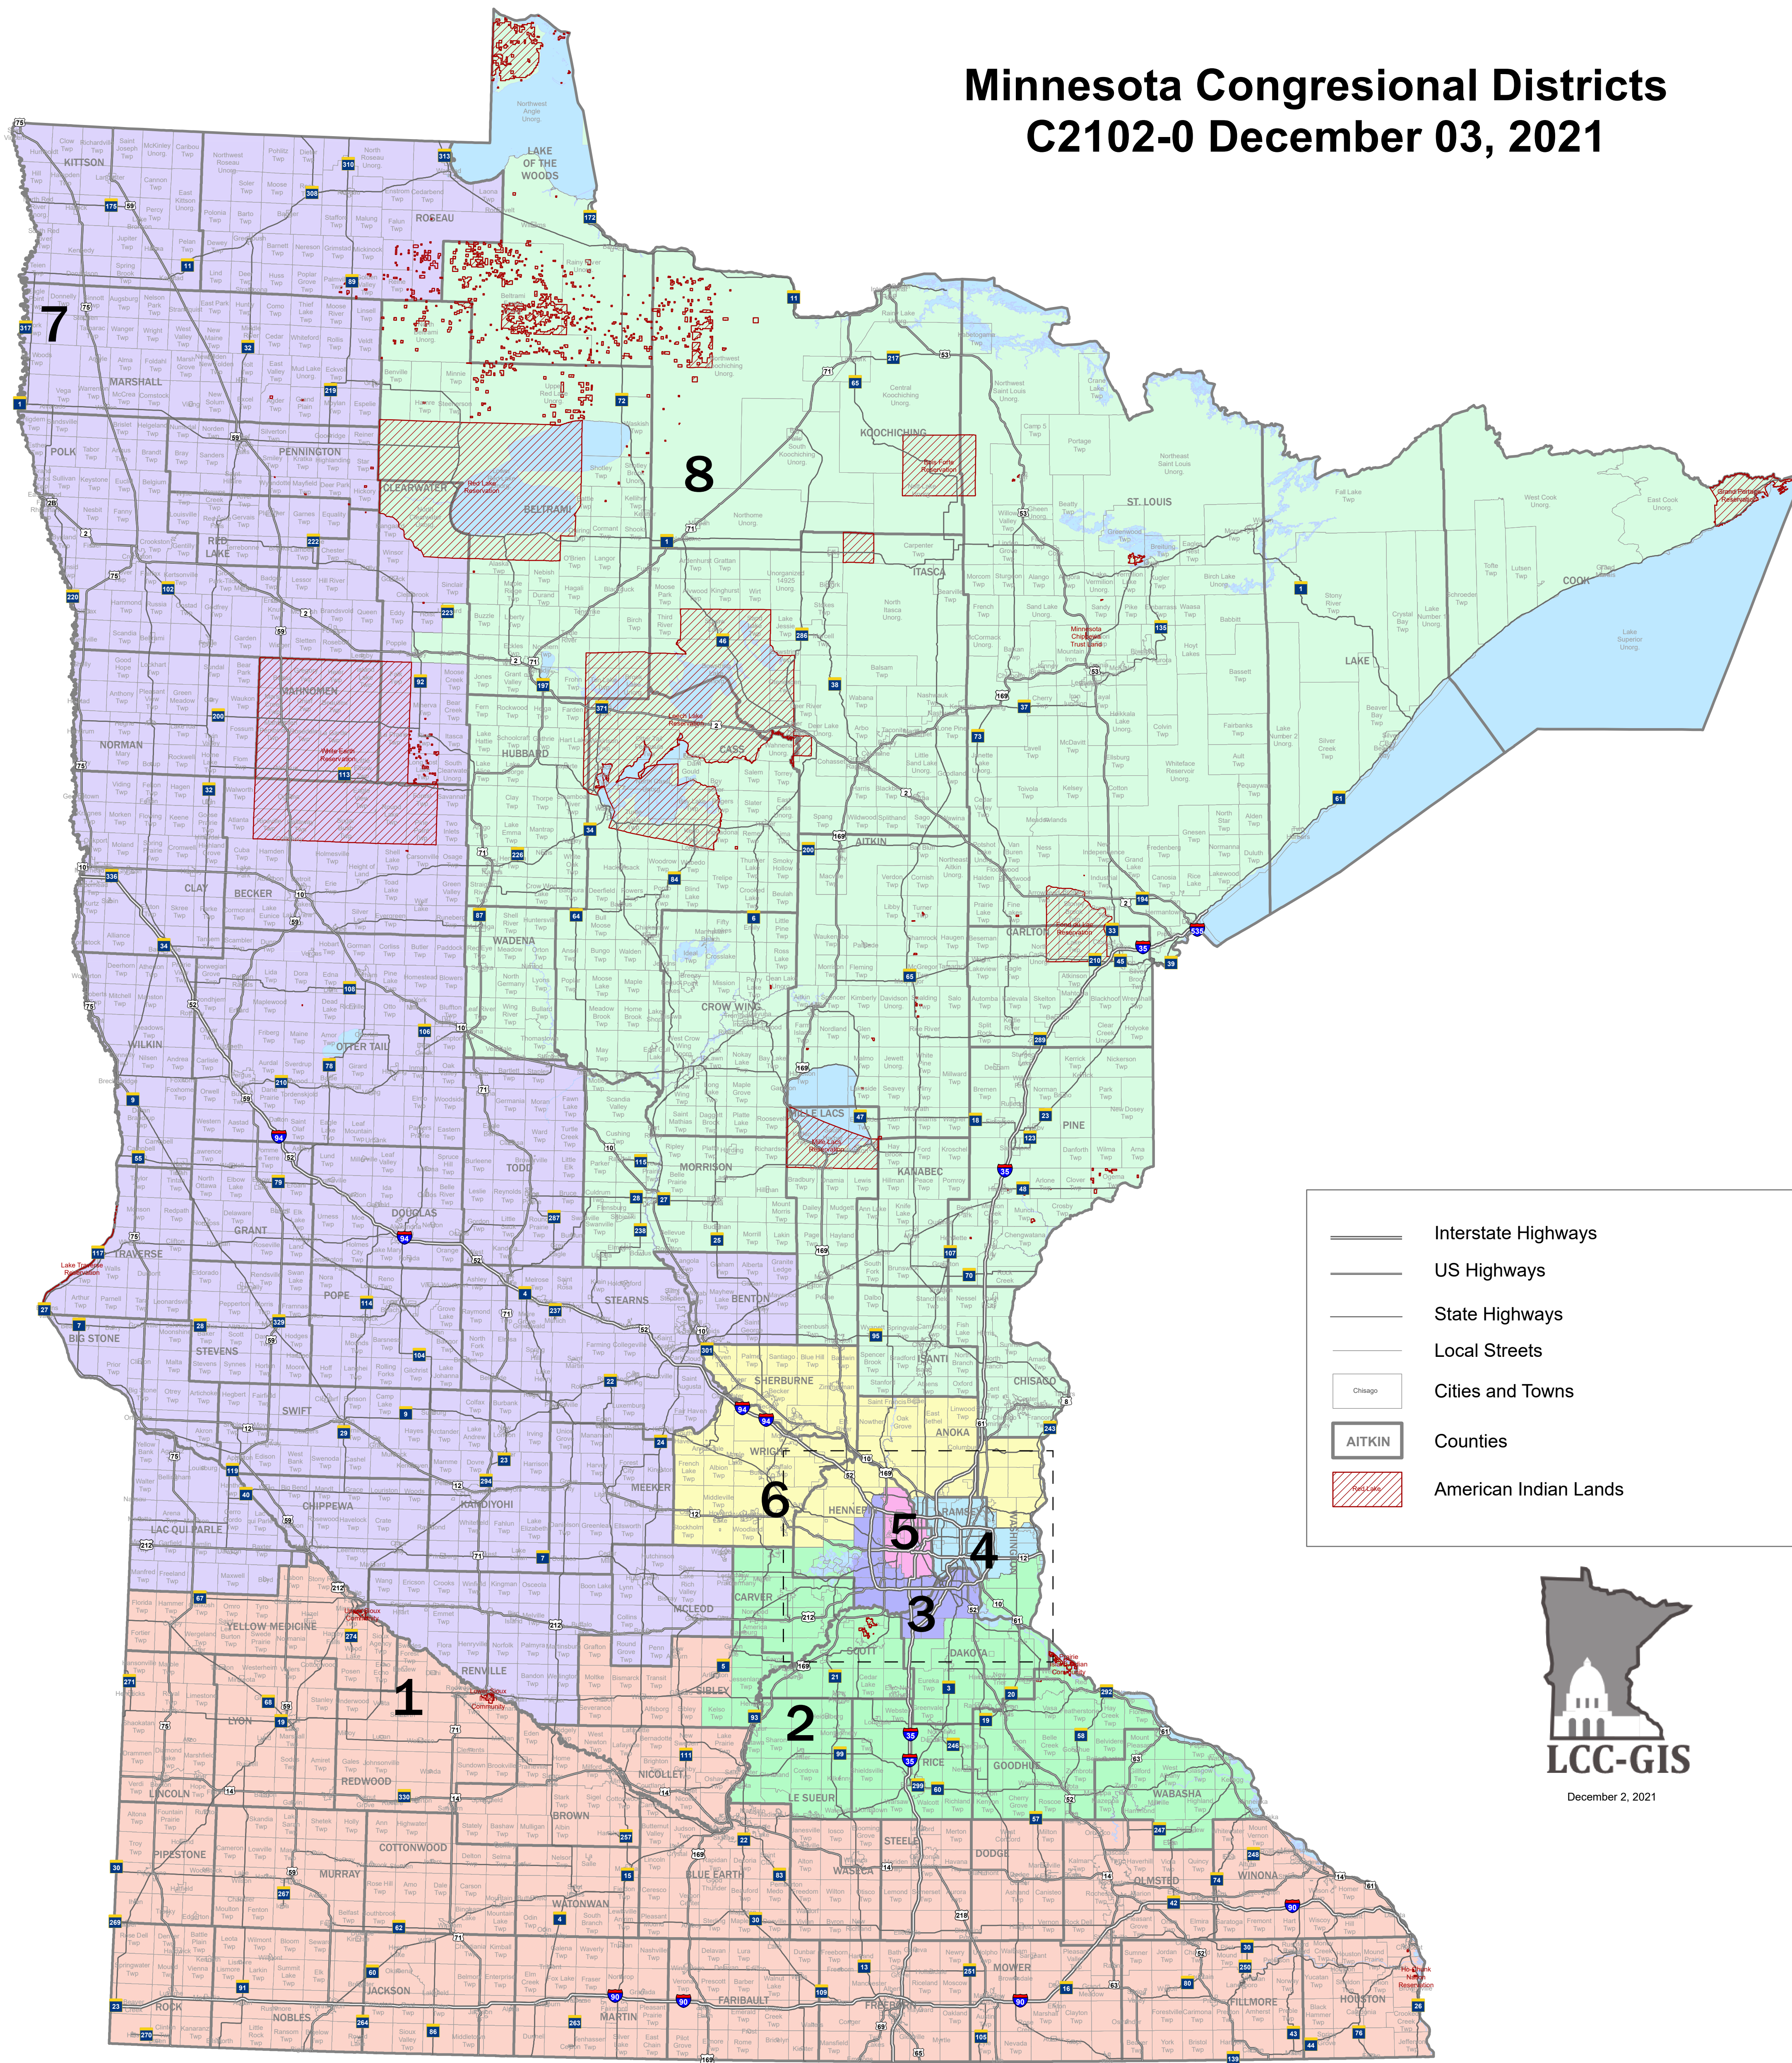

Minnesota Congressional Districts C2102-0 December 03, 2021

- Interstate Highways
- US Highways
- State Highways
- Local Streets
- Cities and Towns
- Counties
- American Indian Lands

Minneapolis and St. Paul

Metro Area

Duluth

Mankato

Rochester

St. Cloud

Moorhead