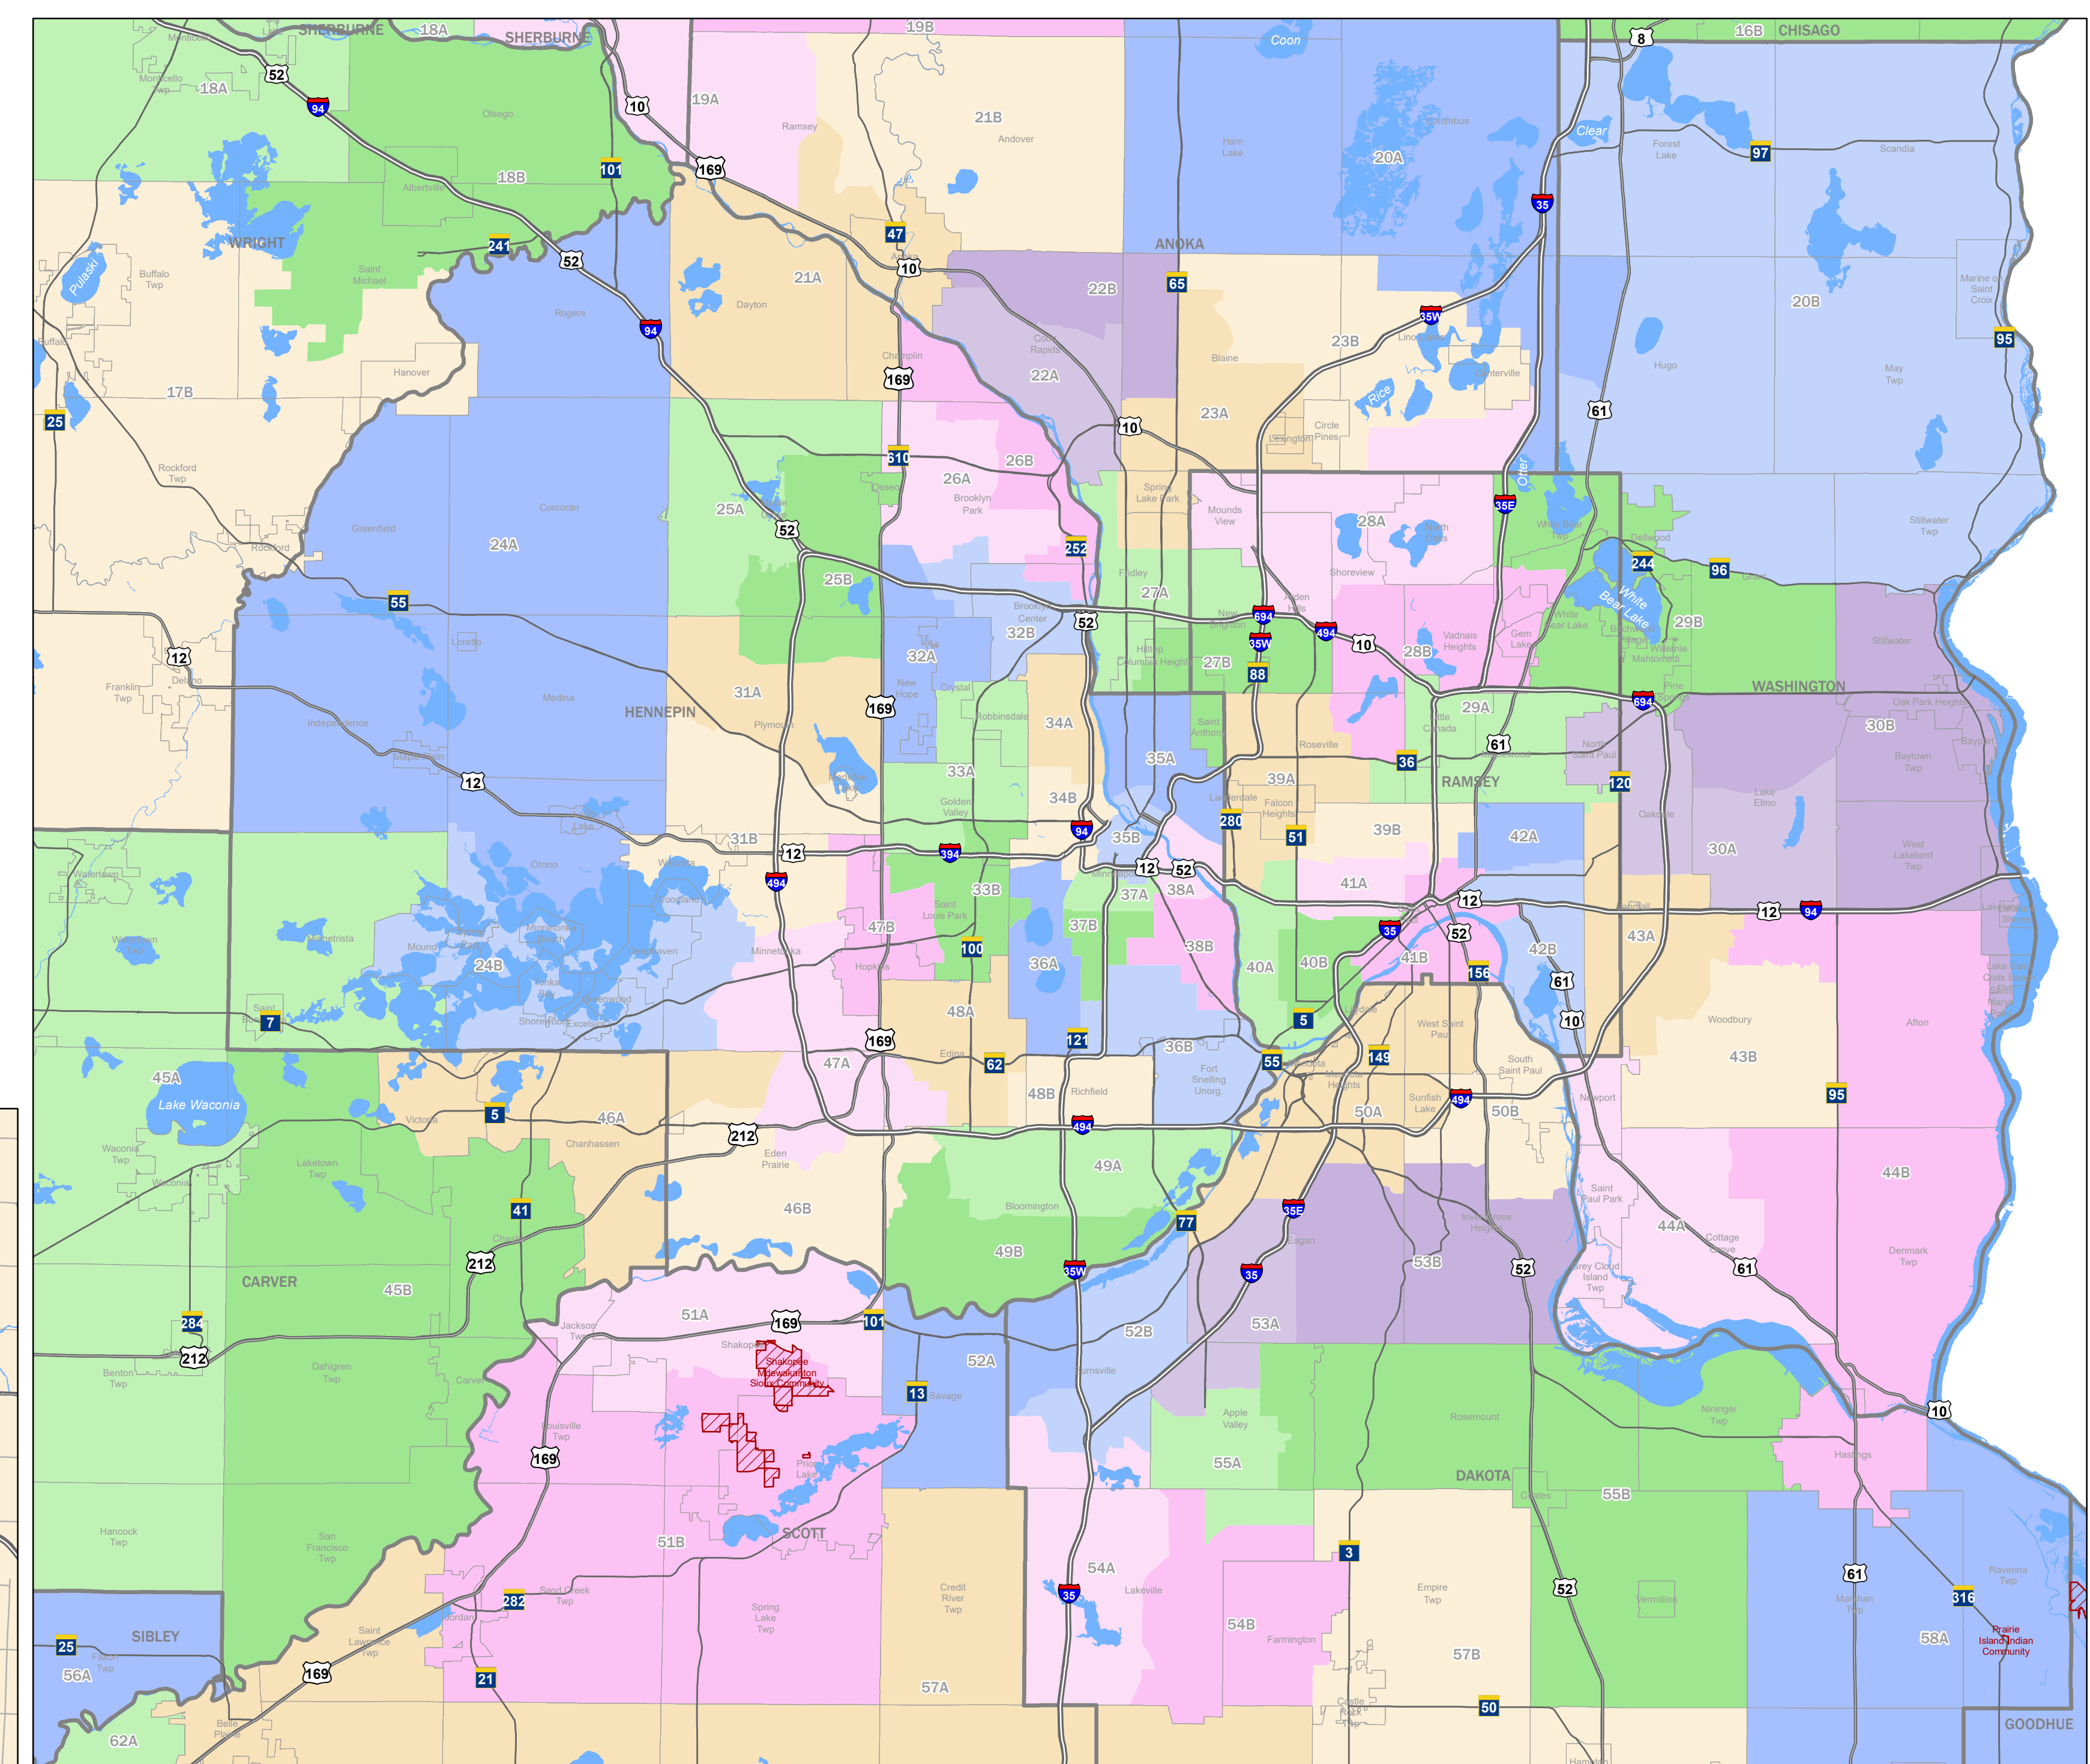

Minnesota Legislative Districts L2101-0 November 19, 2021

Minneapolis and St. Paul

Metro Area

Duluth

Mankato

Rochester

St. Cloud

Moorhead