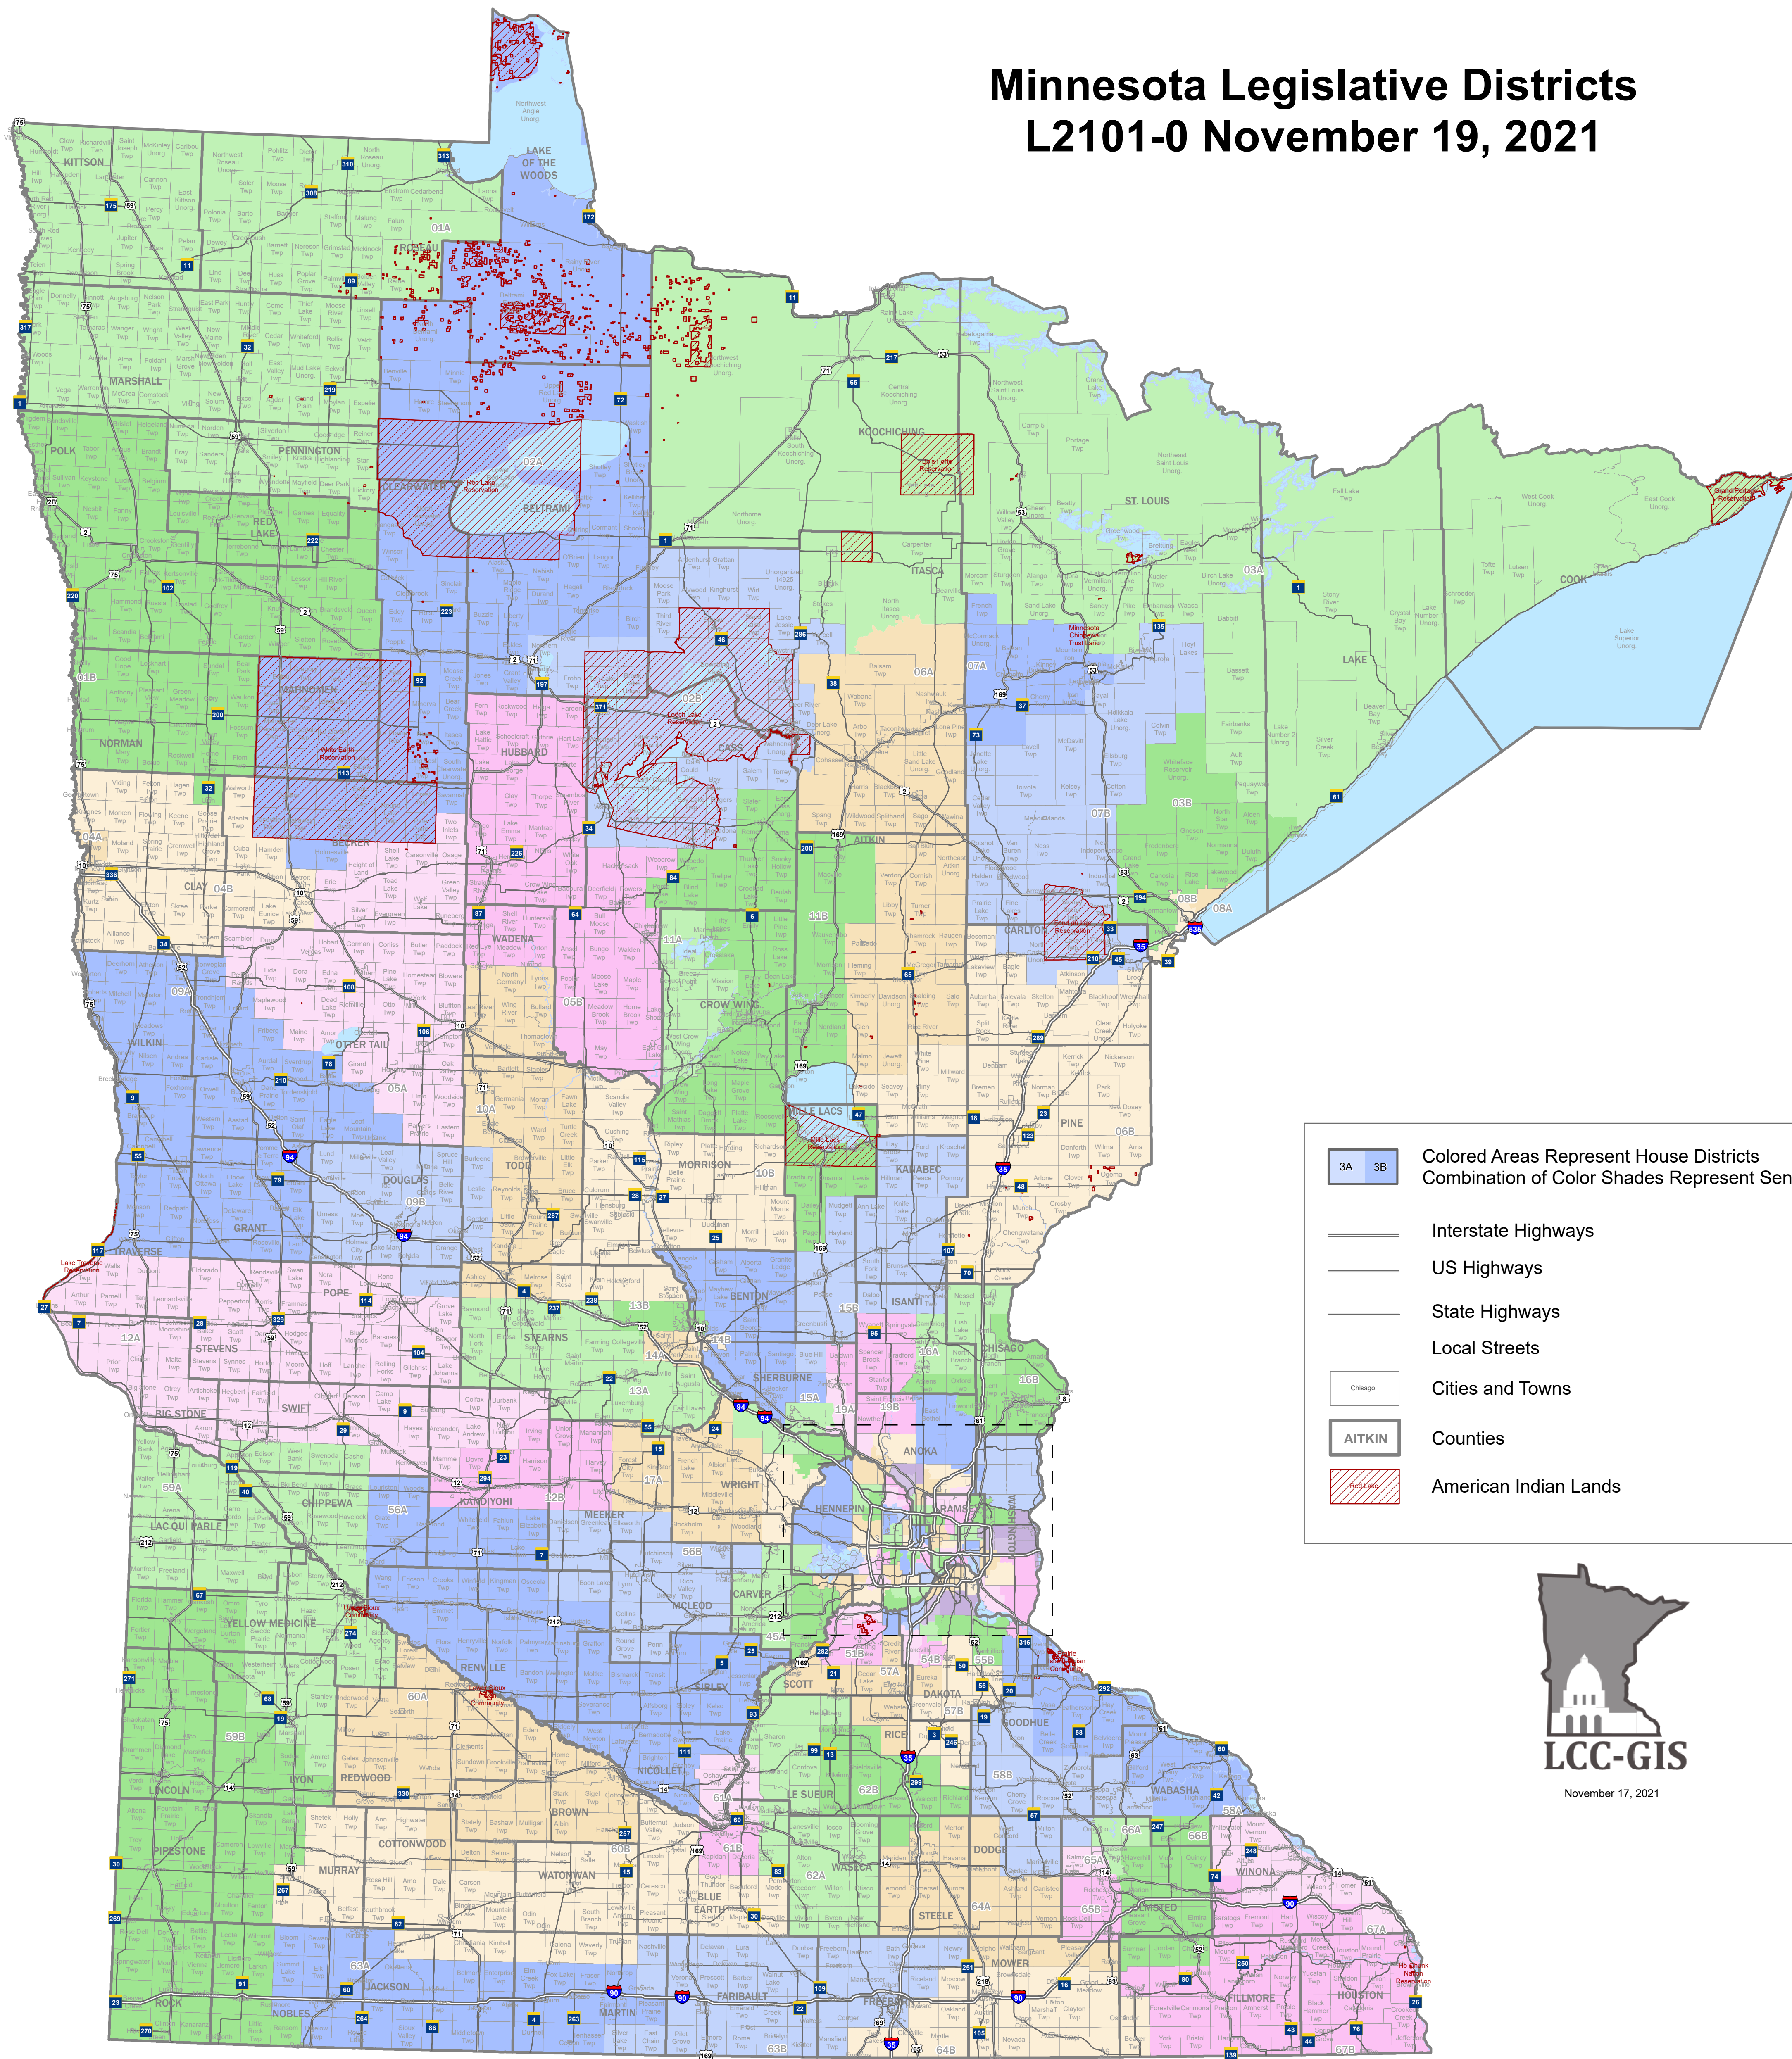

Minnesota Legislative Districts L2101-0 November 19, 2021

Minneapolis and St. Paul

Metro Area

Duluth

Mankato

Rochester

St. Cloud

Moorhead