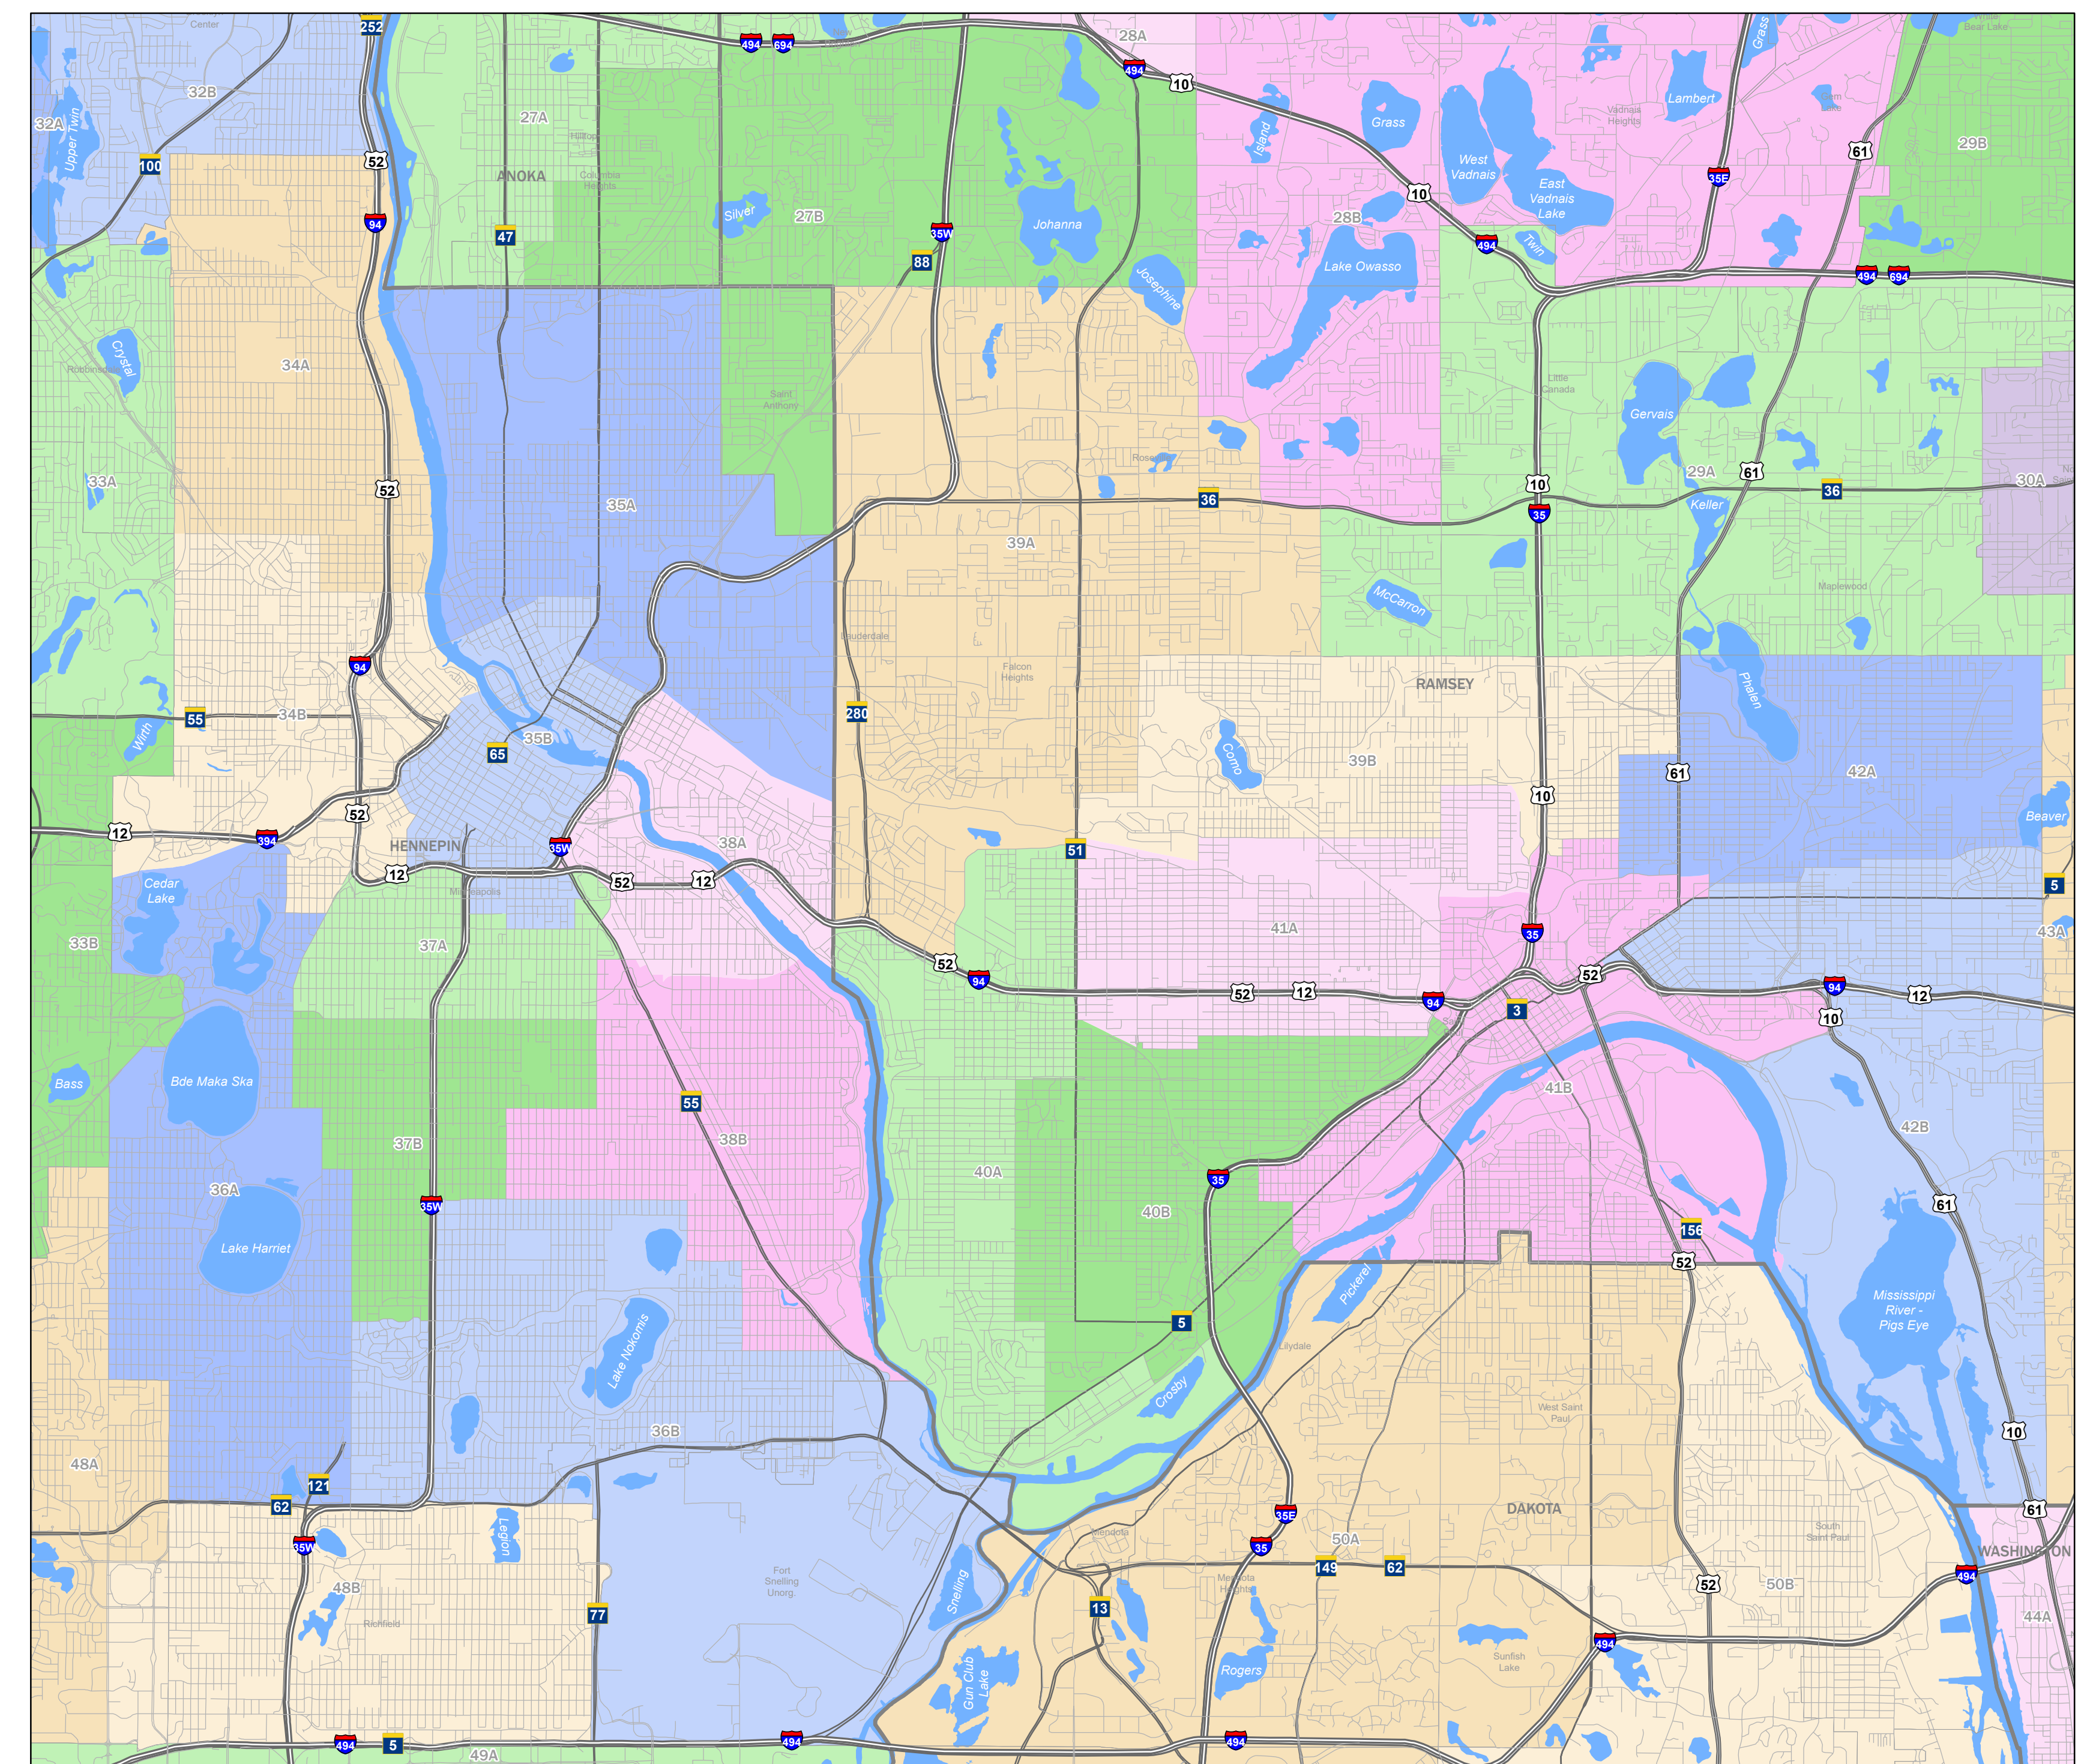

Minnesota Legislative Districts L2101-0 November 19, 2021

Minneapolis and St. Paul

Metro Area

Duluth

Mankato

Rochester

St. Cloud

Moorhead