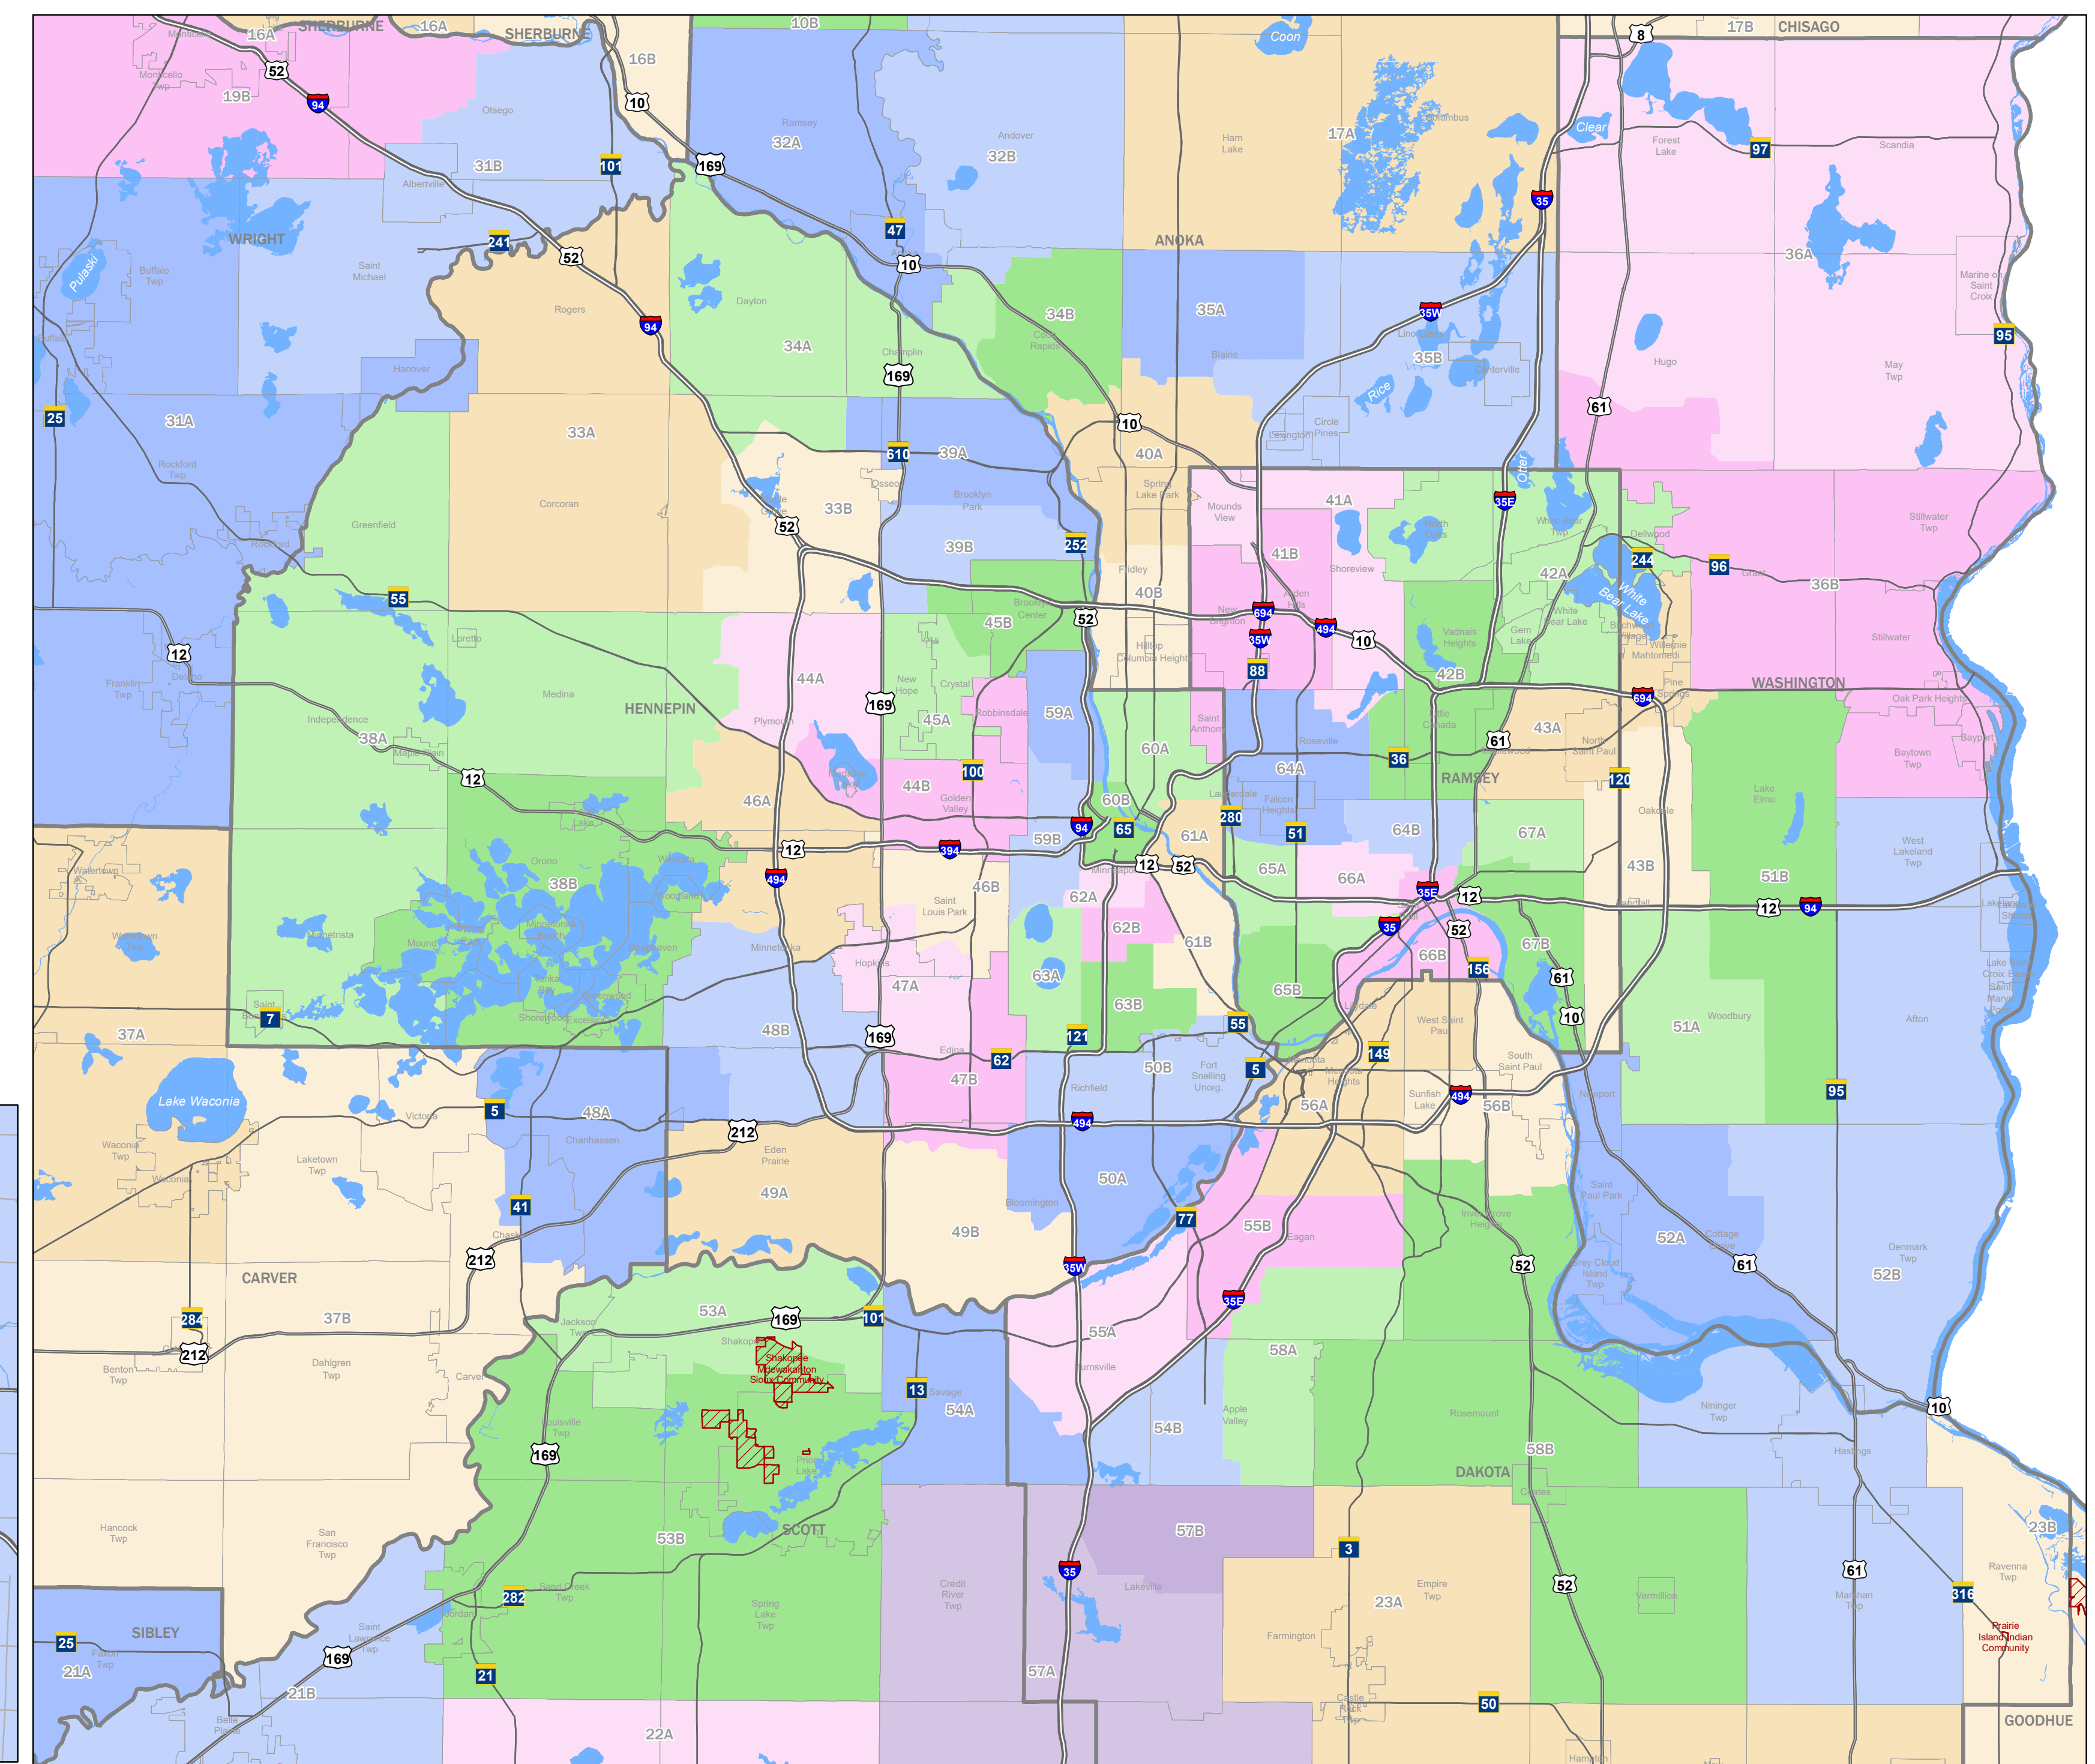

Minnesota Legislative Districts L2102-0 December 03, 2021

- 3A 3B Colored Areas Represent House Districts
Combination of Color Shades Represent Senate Districts
- Interstate Highways
- US Highways
- State Highways
- Local Streets
- Cities and Towns
- AITKIN Counties
- American Indian Lands

December 2, 2021

Minneapolis and St. Paul

Metro Area

Duluth

Mankato

Rochester

St. Cloud

Moorhead