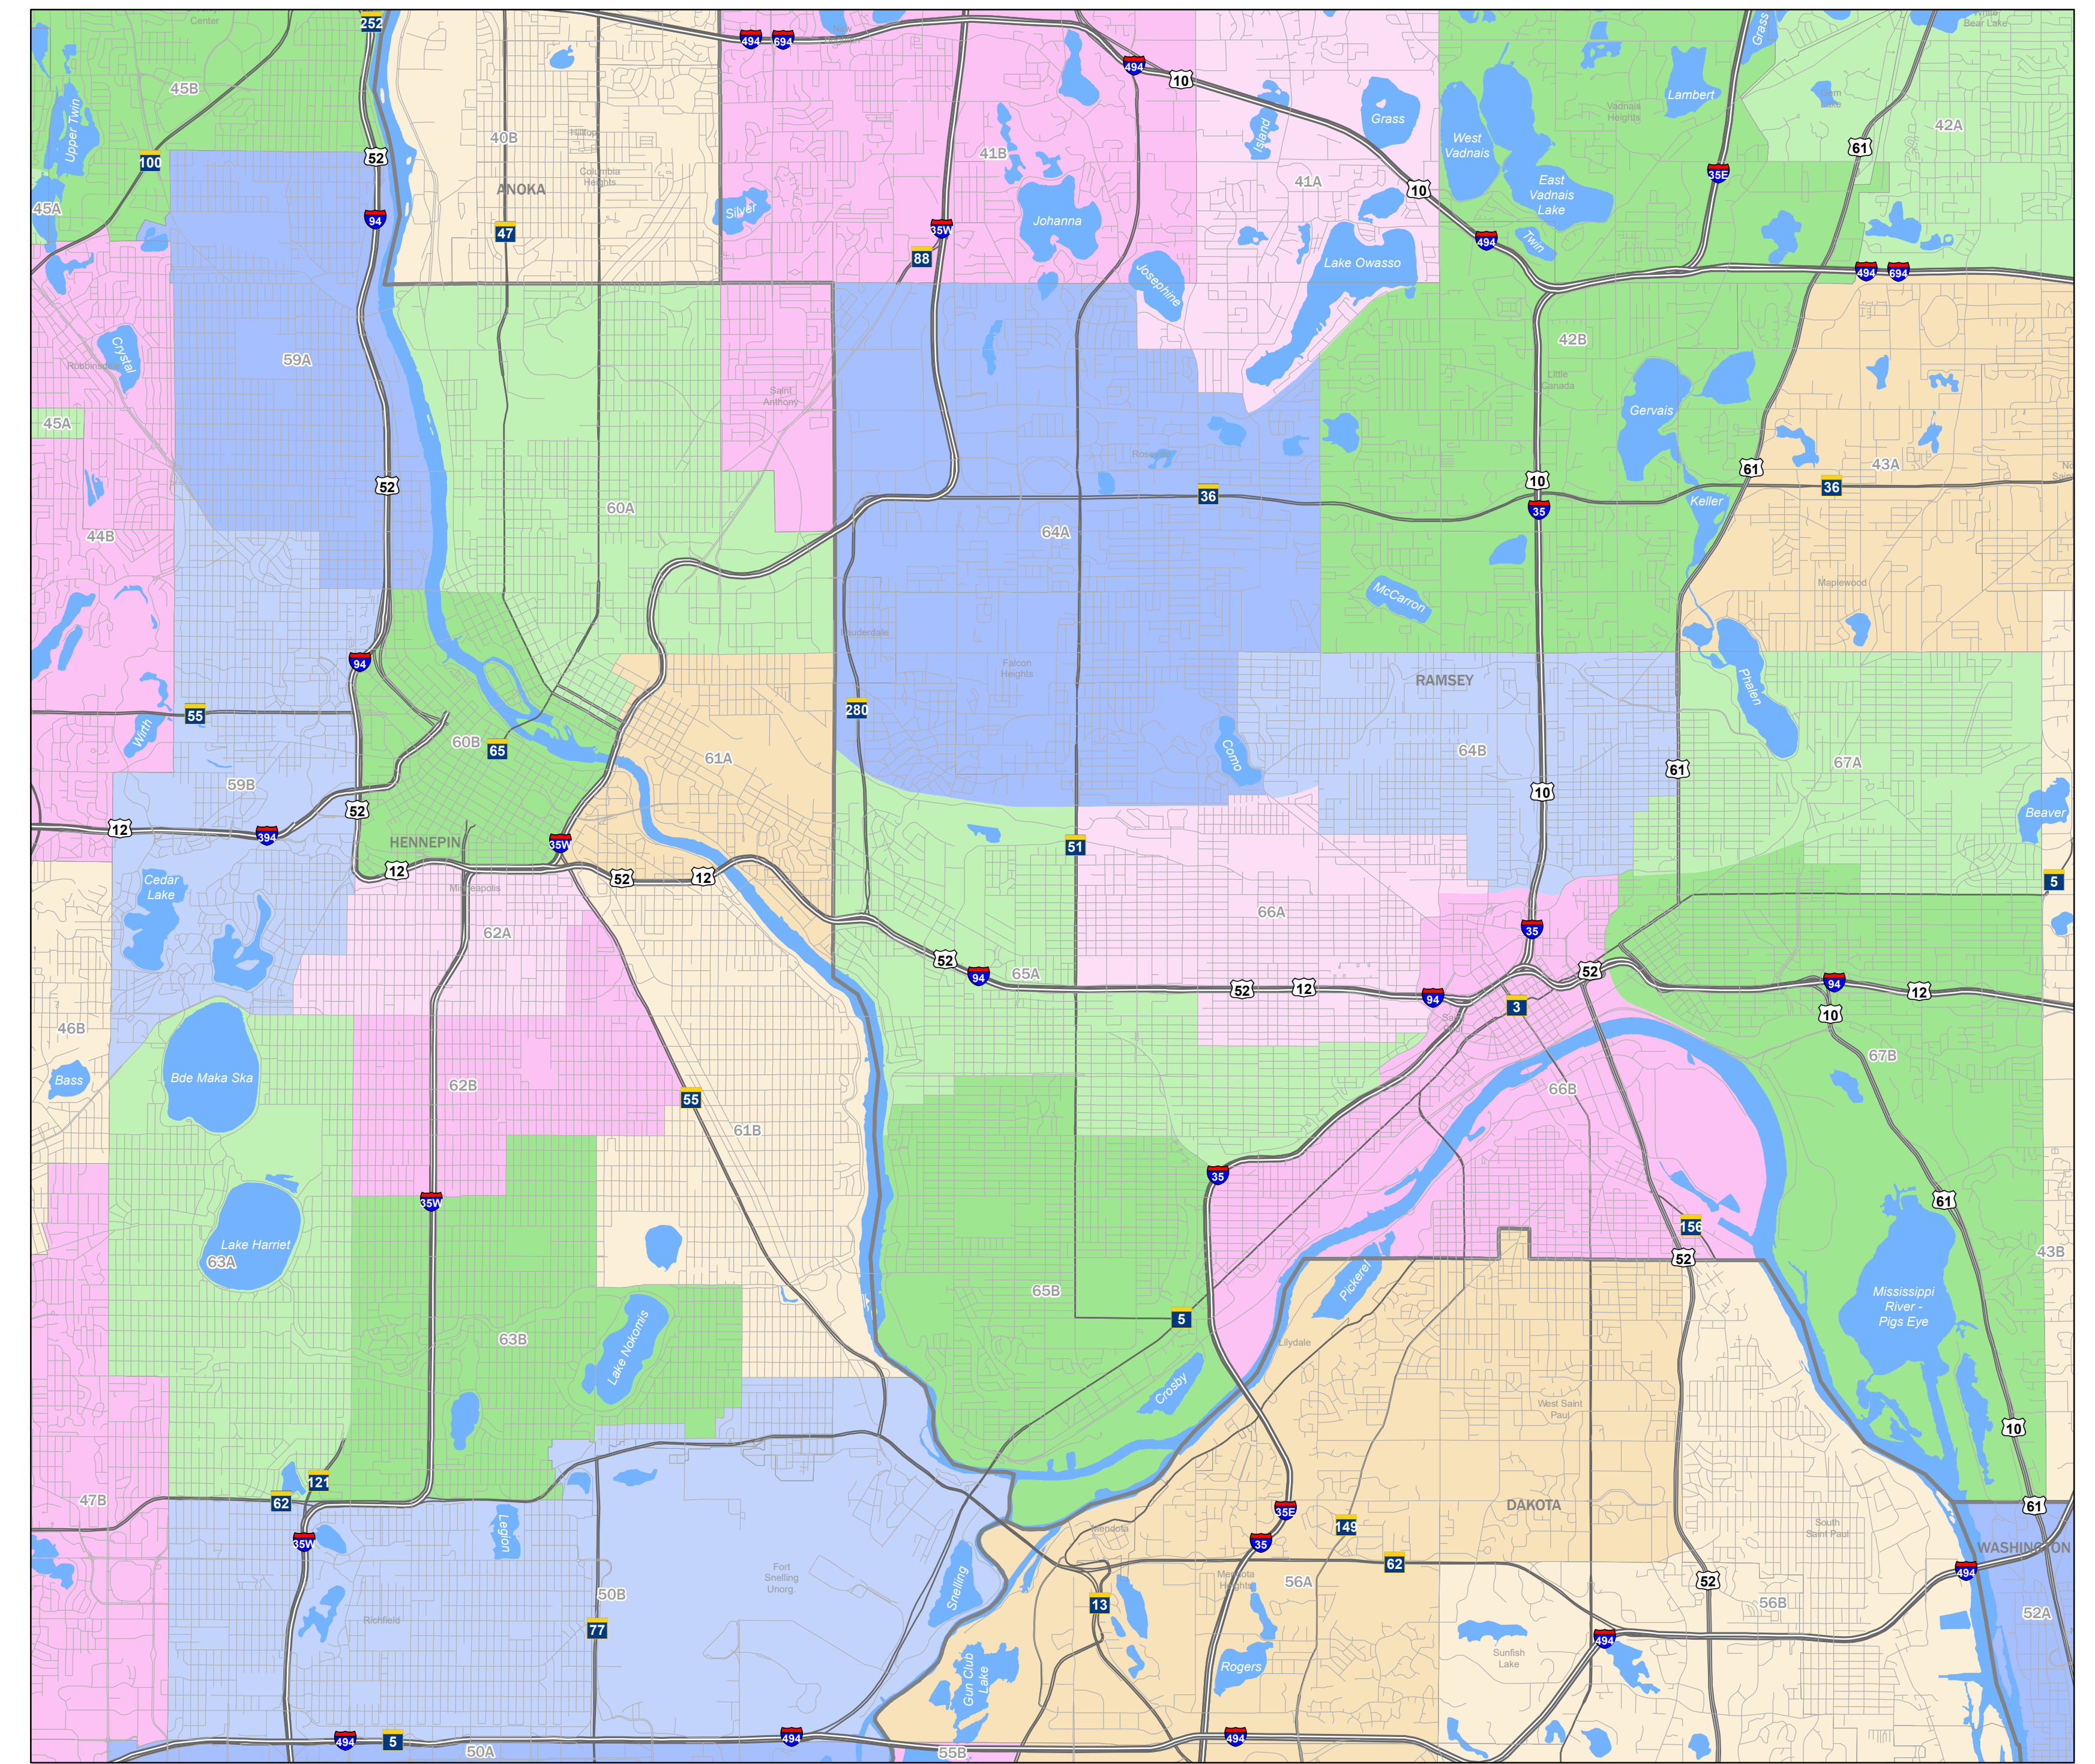

Minnesota Legislative Districts L2102-0 December 03, 2021

- 3A 3B Colored Areas Represent House Districts
Combination of Color Shades Represent Senate Districts
- Interstate Highways
- US Highways
- State Highways
- Local Streets
- Cities and Towns
- AITKIN Counties
- American Indian Lands

December 2, 2021

Minneapolis and St. Paul

Metro Area

Duluth

Mankato

Rochester

St. Cloud

Moorhead