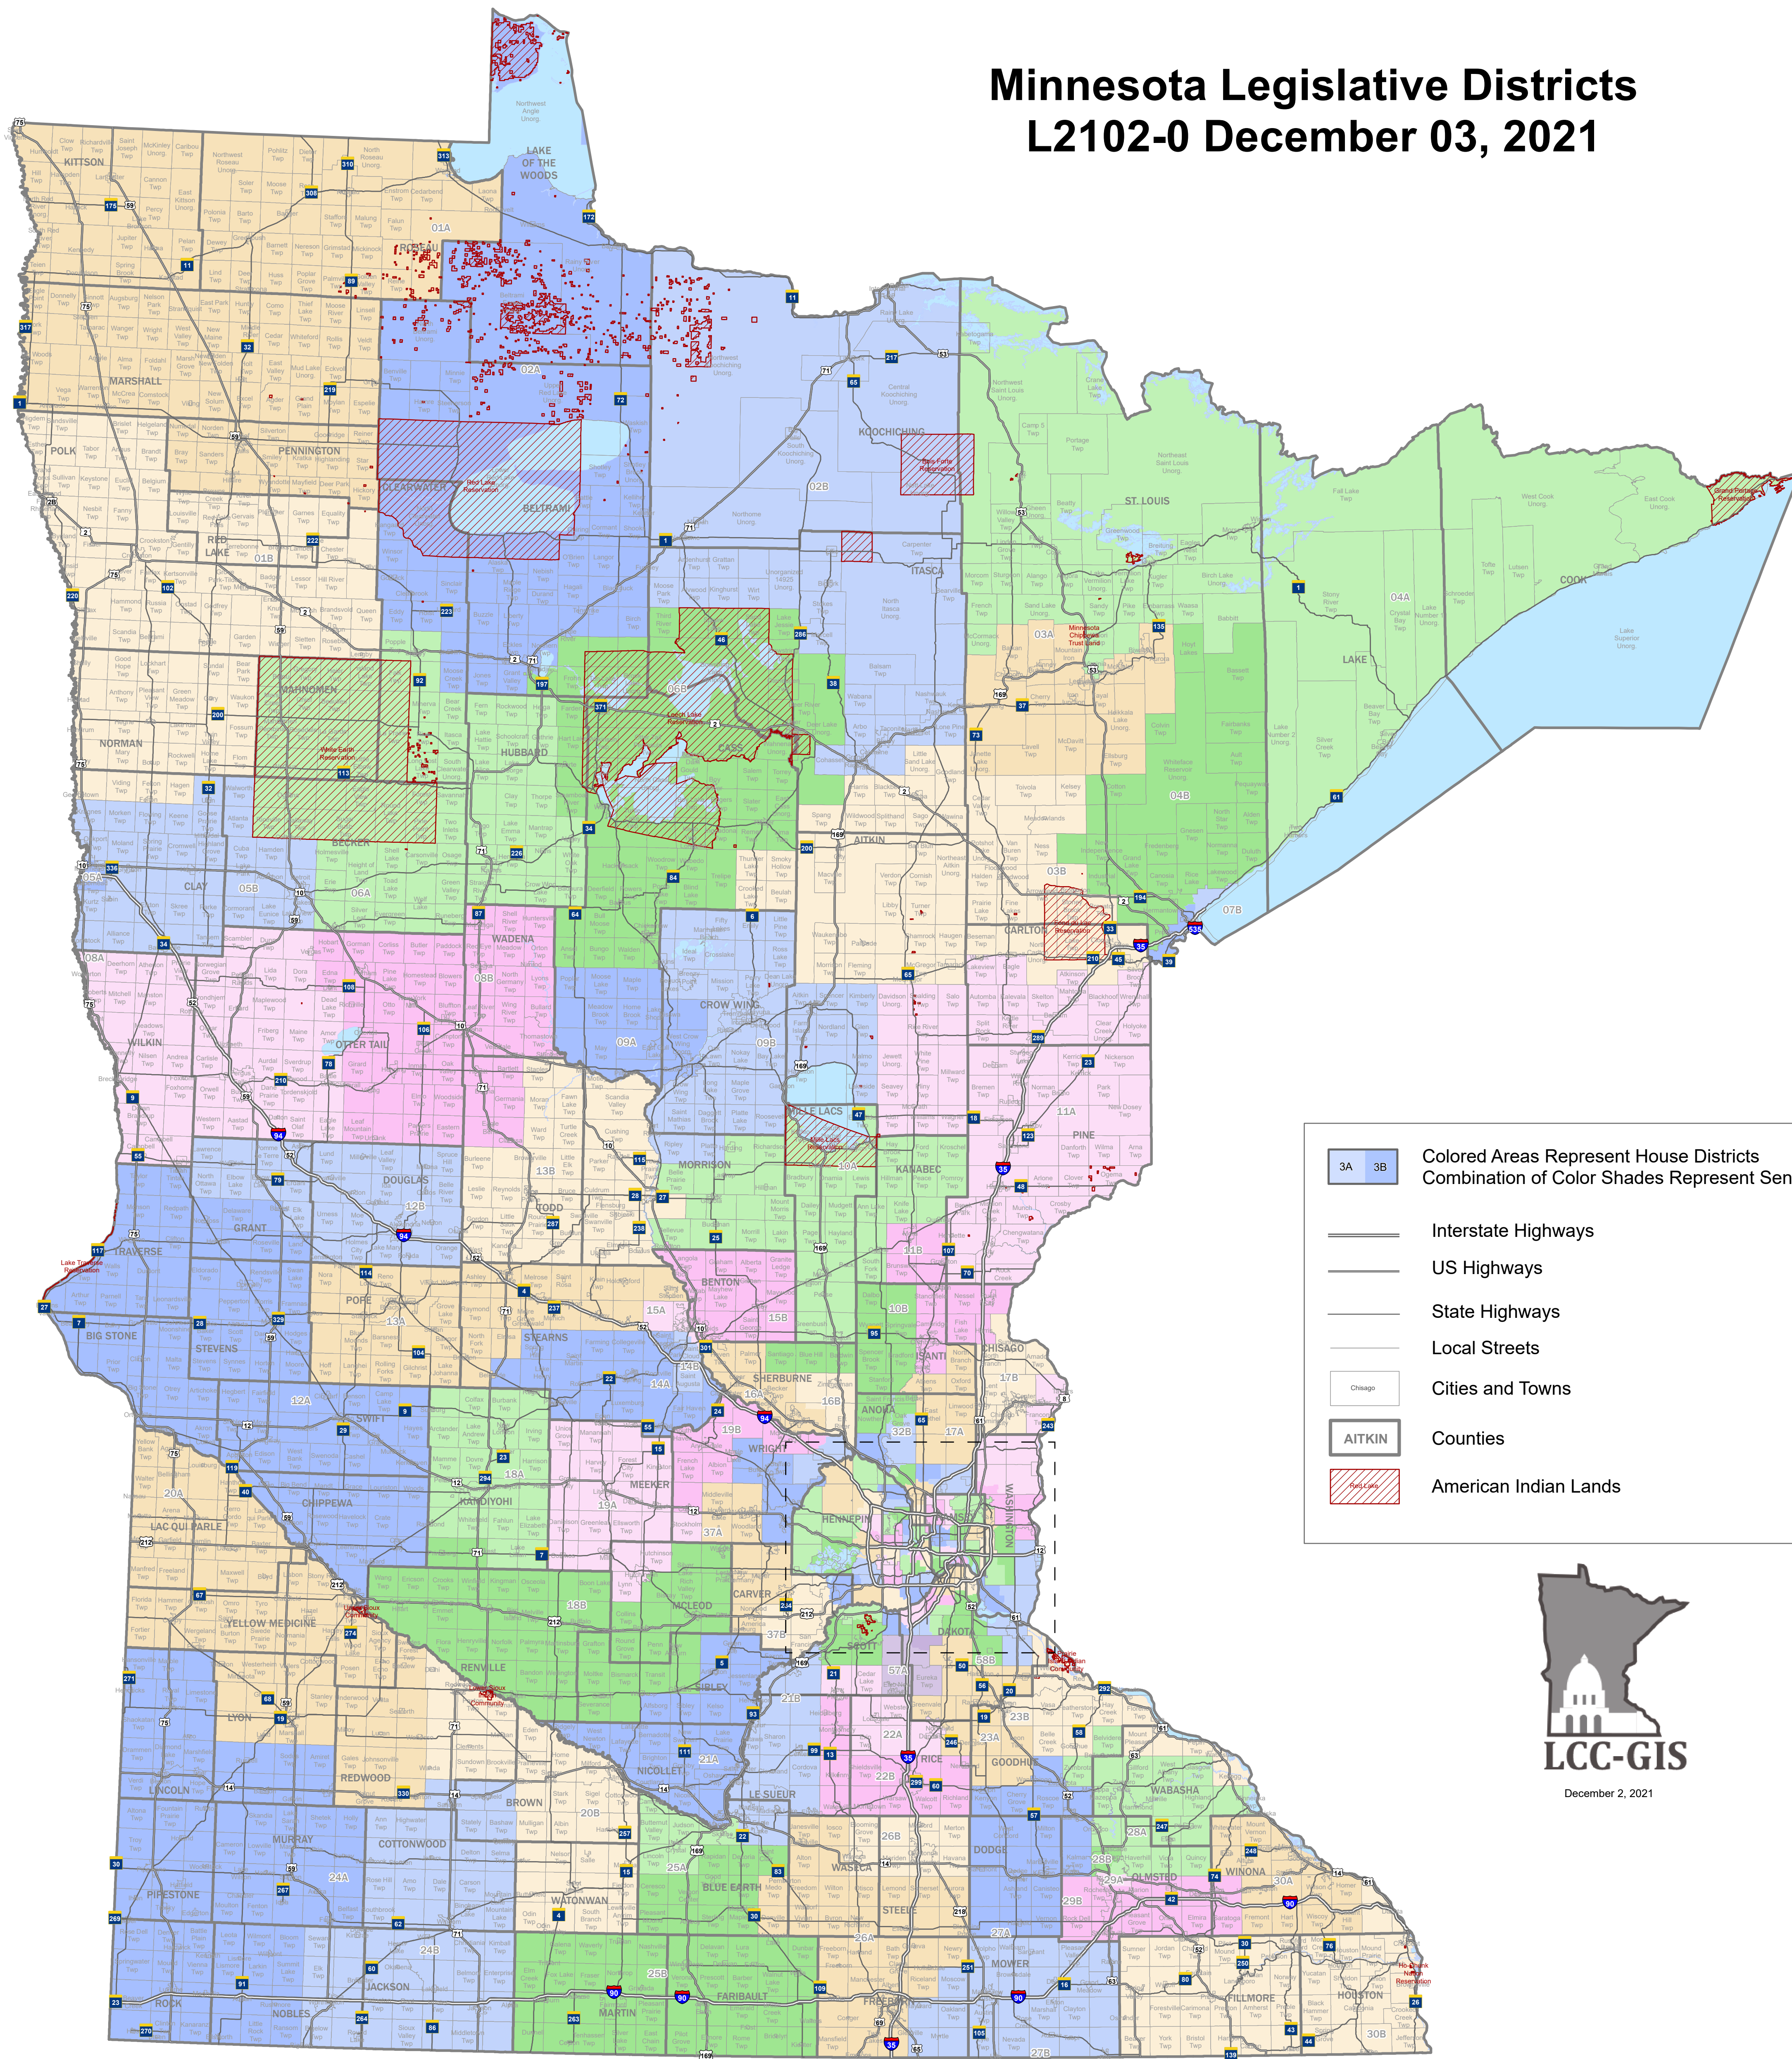

Minnesota Legislative Districts L2102-0 December 03, 2021

- 3A 3B Colored Areas Represent House Districts
Combination of Color Shades Represent Senate Districts
- Interstate Highways
- US Highways
- State Highways
- Local Streets
- Cities and Towns
- AITKIN Counties
- American Indian Lands

December 2, 2021

Minneapolis and St. Paul

Metro Area

Duluth

Mankato

Rochester

St. Cloud

Moorhead